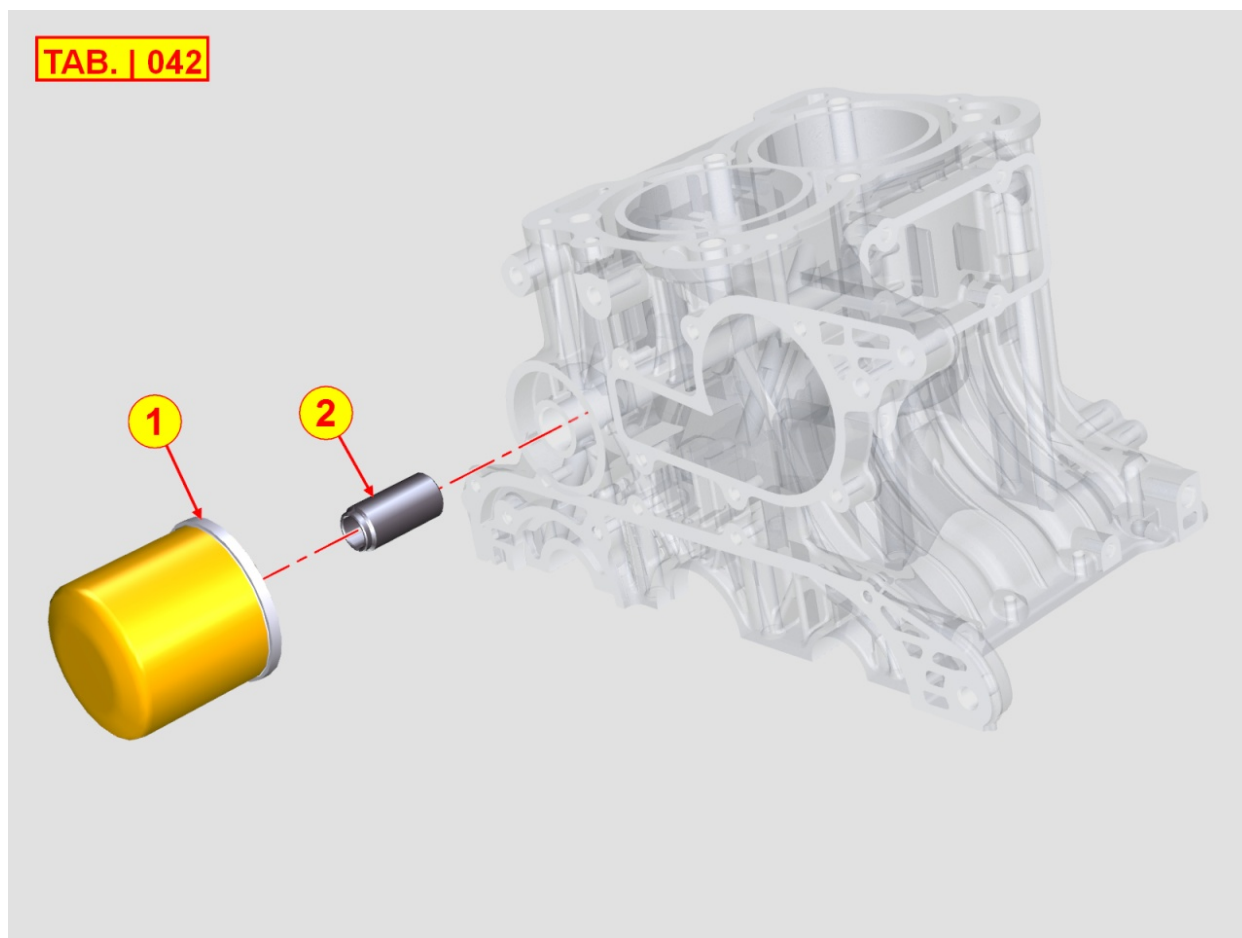

8042400020 - OIL FILTER

Pos	Kit	Included In	Code	Description	Qty	Old Code	Tech. Info
1			ED0021752180-S	*CARTRIDGE FILTER OIL	1		
2			ED0072650210-S	OIL FLTER CONNECTION	1