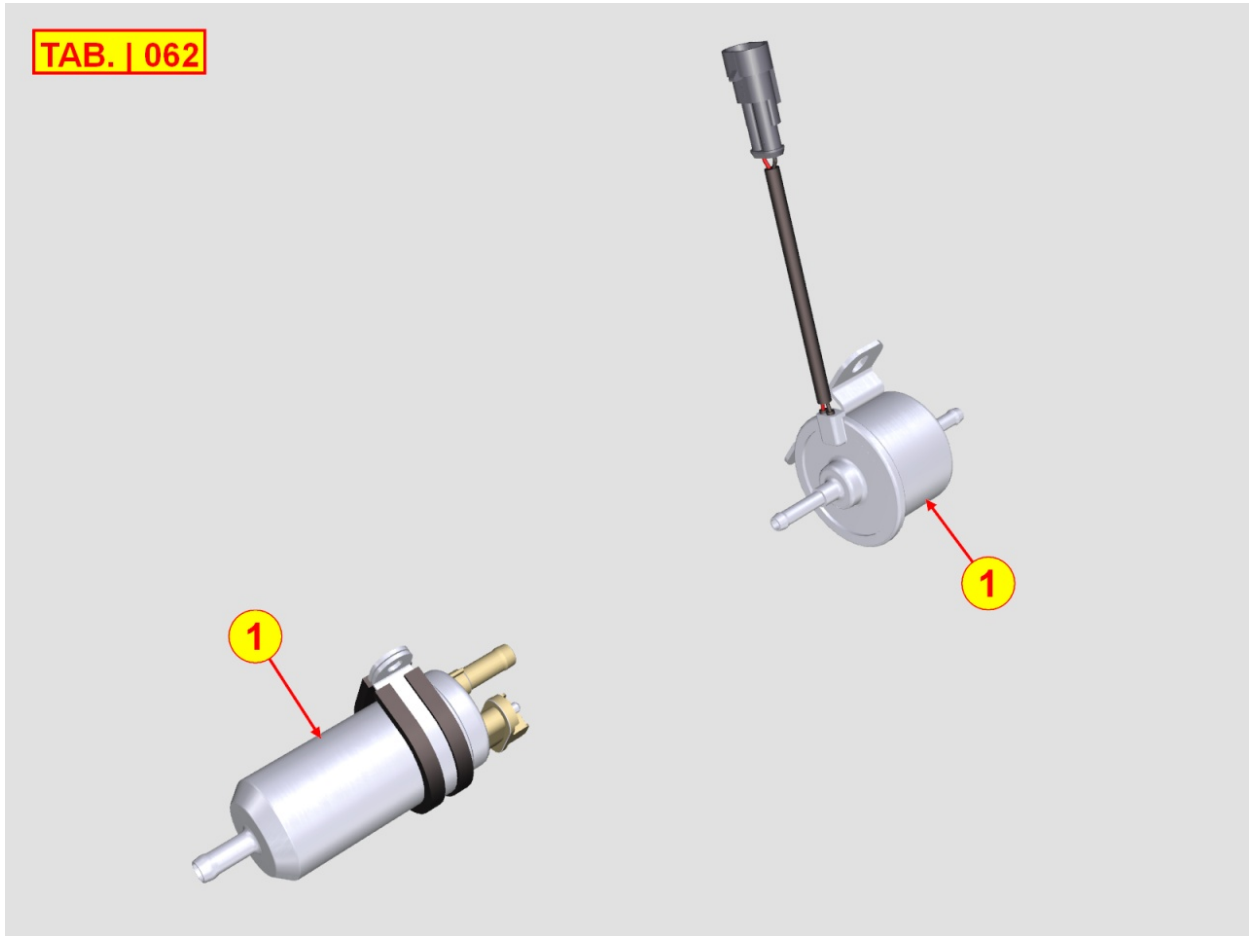

TAB. | 062

Pos	Kit	Included In	Code	Description	Qty	Old Code	Tech. Info
1			ED0065851680-S	PRICOL FUEL PUMP ELECTRICAL	1		

8064400060 - FUEL LINES

Pos	Kit	Included In	Code	Description	Qty	Old Code	Tech. Info
1		(A)	ED0095712370-S	TUBO RIFIUTO INIETTORI	1		
2		(A)	ED0093761420-S	TUBO COMBUSTIBILE 6.5X11.5	1		
3		(A)	ED0050251220-S	QUICK CONNECTOR 5/16"	1		
4		(A)	ED0093761410-S	TUBO COMBUSTIBILE 6.5X11.5	1		
5		(A)	ED0036300040-S	CLAMP	1		
6			ED0050251230-S	QUICK CONNECTOR 3/8"	1		
7		(A)	ED0035450800-S	DISTR.COMB./DISTR.COMB.	1		
8		(A)	ED0093761400-S	*TUBO COMBUSTIBILE 6.5X11.5	1		
9		(A)	ED0037300710-S	FILTRO COMB./FUEL FILTER	1		
10			ED0097304090-S	VITE/SCREW 10	2		
11	(A)		ED0035450820-S	DISTR.COMB./DISTR.COMB.	1		