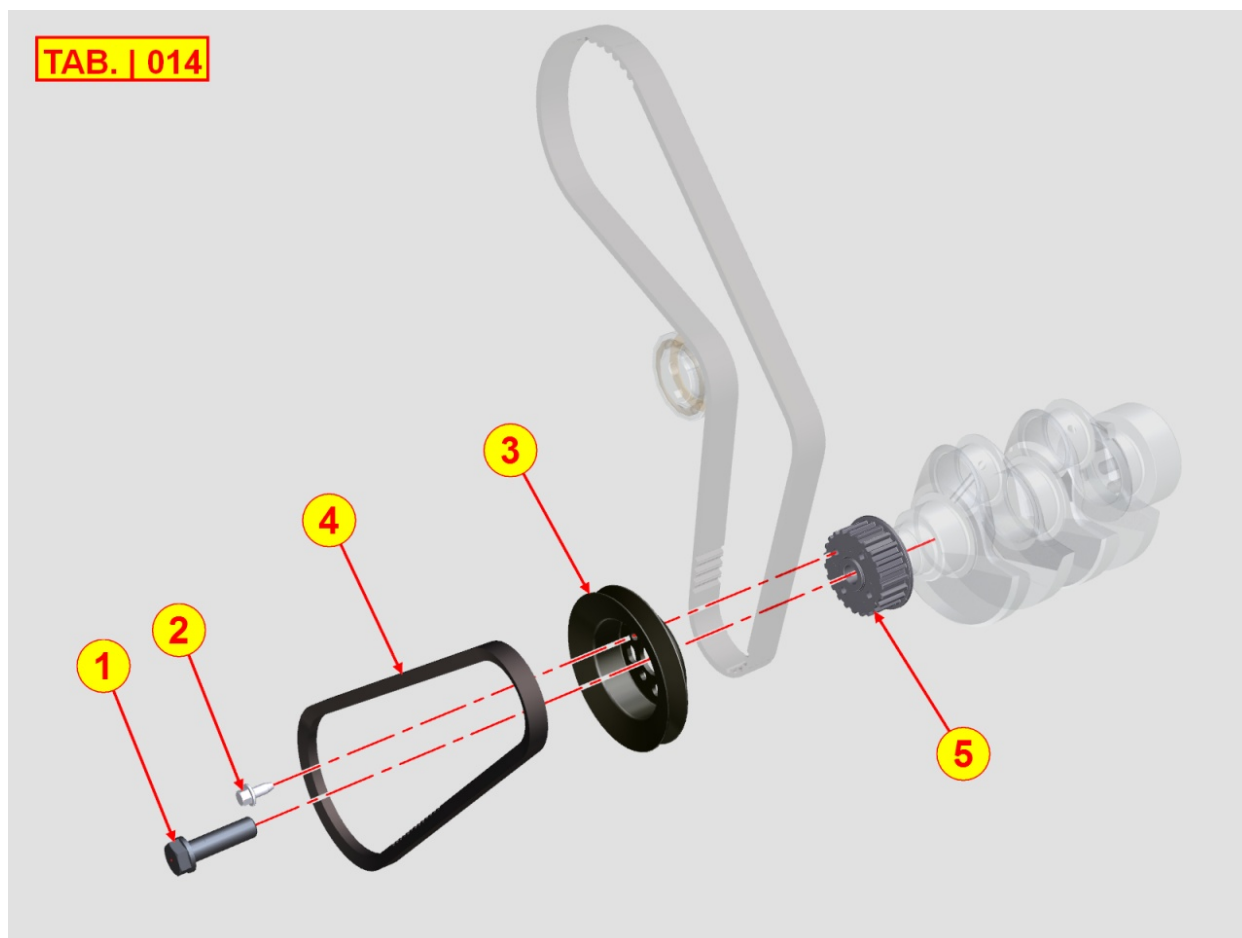

8014400040 - PULLEYS / BELT

Pos	Kit	Included In	Code	Description	Qty	Old Code	Tech. Info
1			ED0018620730-S	BOLT	1		
2			ED0017601300-S	HEX FLANG HEAD SCRE M6X12-8.8+Zn.B	4		
3			ED0069753580-S	PULEGGIA/PULLEY	1		
4			ED0024403050-S	V belt 6708	1		
5			ED0069753570-S	PULEGGIA/PULLEY	1