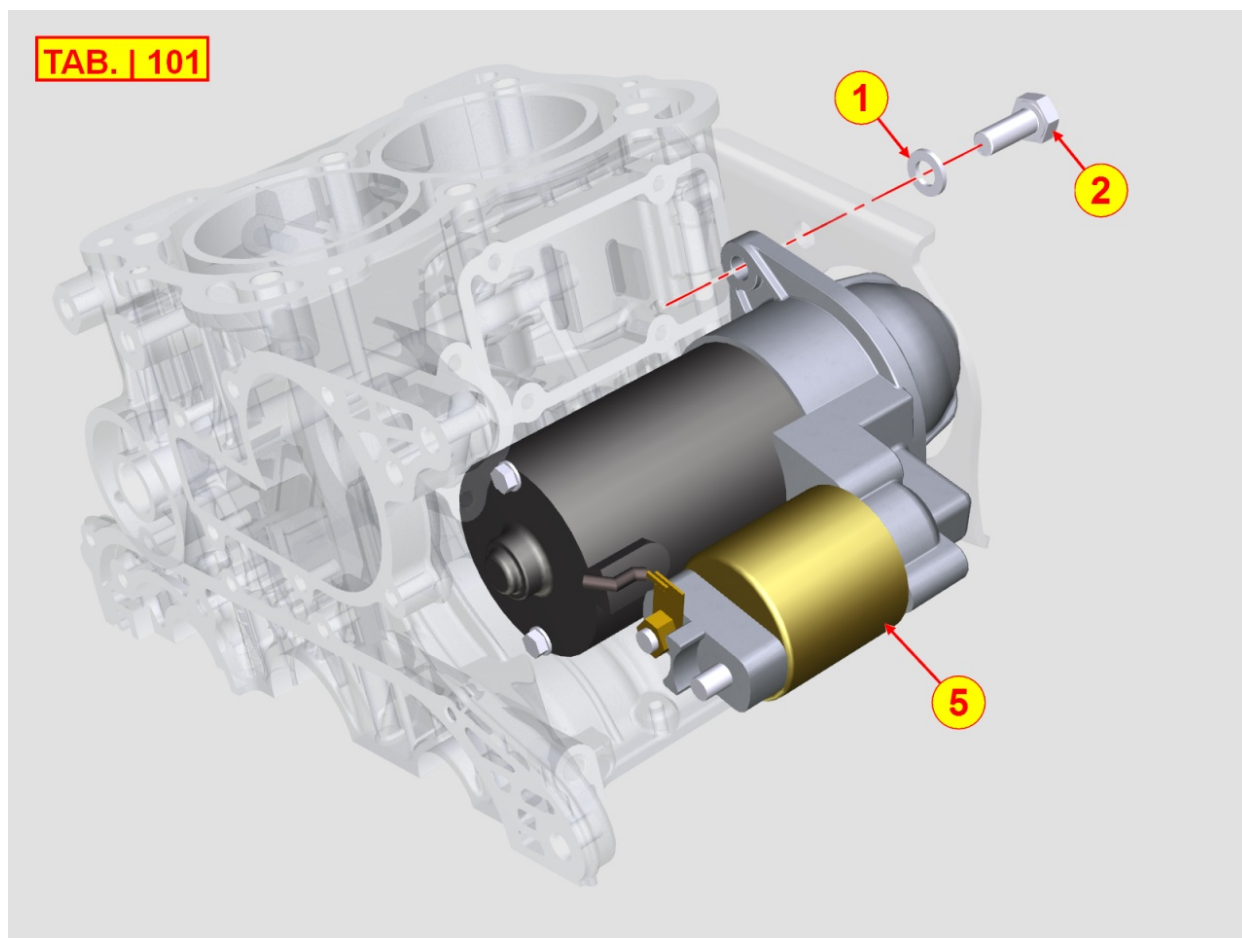

8101400020 - STARTING MOTOR

Pos	Kit	Included In	Code	Description	Qty	Old Code	Tech. Info
1			ED0076250190-S	WASHER 10X18X2	2		
2			ED0098201420-S	Hex bolt M10x25L, 1.25P	2		
5			ED0058402380-S	MOTOR.AVV./STA.MOTOR 1S C**	1