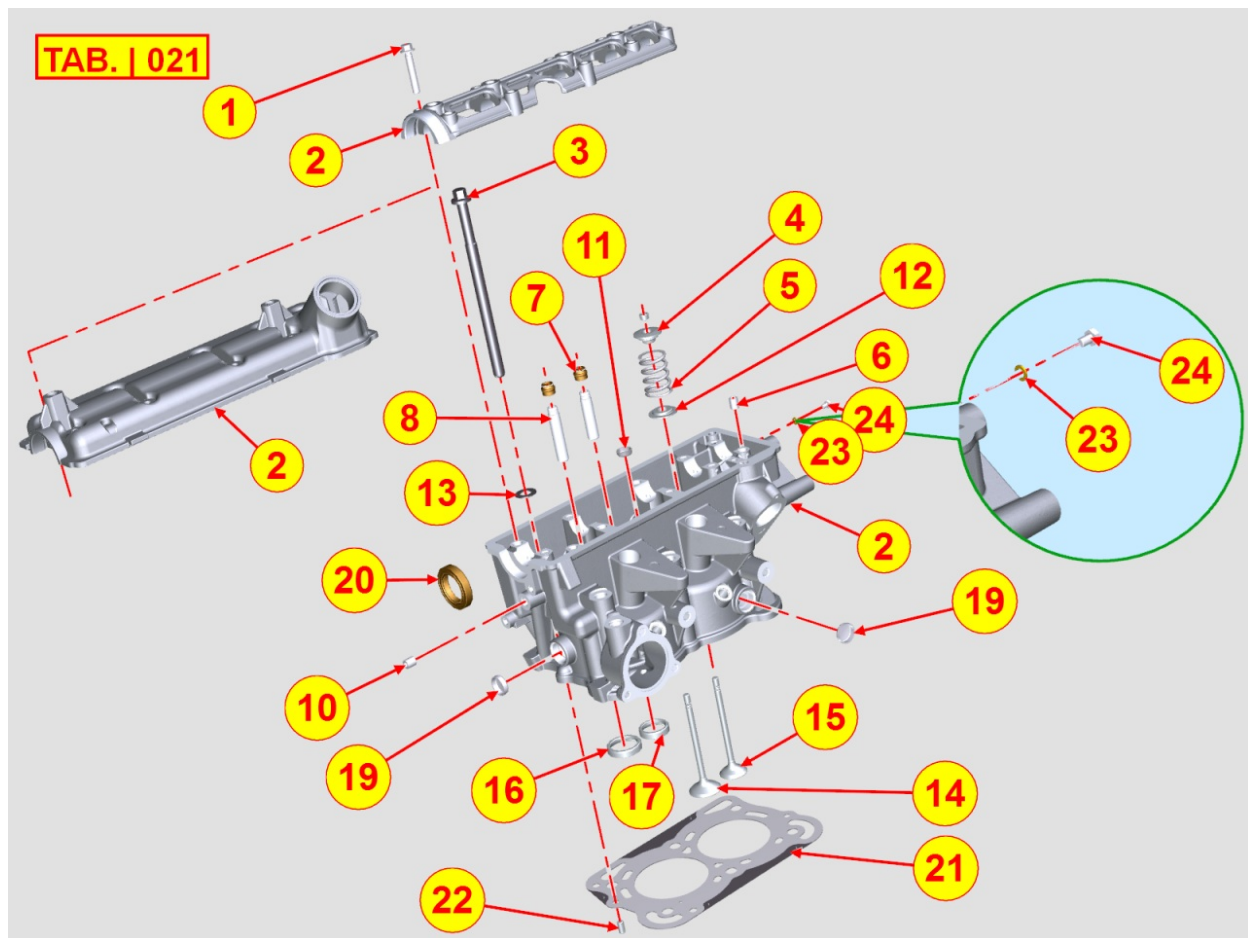

8021400110 - CYLINDER HEAD

Pos	Kit	Included In	Code	Description	Qty	Old Code	Tech. Info
1		(A)	ED0017601470-S	VITE/SCREW 10	10		
2	(A)		ED0092013010-S	CYLINDER HEAD ASSY LDW492	1	ED0092019470-S	
3			ED0018621520-S	CYLINDER HEAD BOLT	6		
4	(A)		ED0064101370-S	PIATTELLO/CAP D	4		
5	(A)		ED0057551530-S	MOLLA/SPRING D	4		
6	(A)		ED0084001570-S	LOCKPIN	2		
7	(A)		ED0012611180-S	ANELLO TEN./GROMMET D 10	4		
8	(A)		ED0048452550-S	GUIDA/GUIDE N	2		
9	(A)		ED0048452560-S	GUIDA/GUIDE N	2		
10			ED0090801330-S	PLUG AVSEAL D8 02961-00810	1		
11			ED0089900420-S	TAPPO/PLUG N 10	1		
12			ED0064001050-S	LOWER PLATE (SHEET METAL) LDW442CRS	4		
13			ED0076251300-S	WASHER D19/10.2 1.0 THK	6		
14	(A)		ED0096851870-S	VALVOLA DI SCARICO LDW 442	2		
15	(A)		ED0096521930-S	VALVOLA ASPIRAZIONE LDW442	2		
16	(A)		ED0080003440-S	SEDE VALV.ASPIRAZ.LDW442	2		
17	(A)		ED0080002240-S	SEDE VALV./VALVE SEAT FV CR	2		
19			ED0089900470-S	Shutter cap D18	2		
20			ED0012135610-S	SEAL RING 25X40X7	1		
21			ED0047310090-S	CYL HEAD GASKET 0,82	1		⚠
21			ED0047310100-S	CYL HEAD GASKET 0,72	1		⚠
21			ED0047310070-S	CYL HEAD GASKET 1,02	1		⚠
21			ED0047310080-S	CYL HEAD GASKET 0,92	1		⚠
22			ED0084000200-S	SPINA CIL.D.6X12 UNI 1707	2