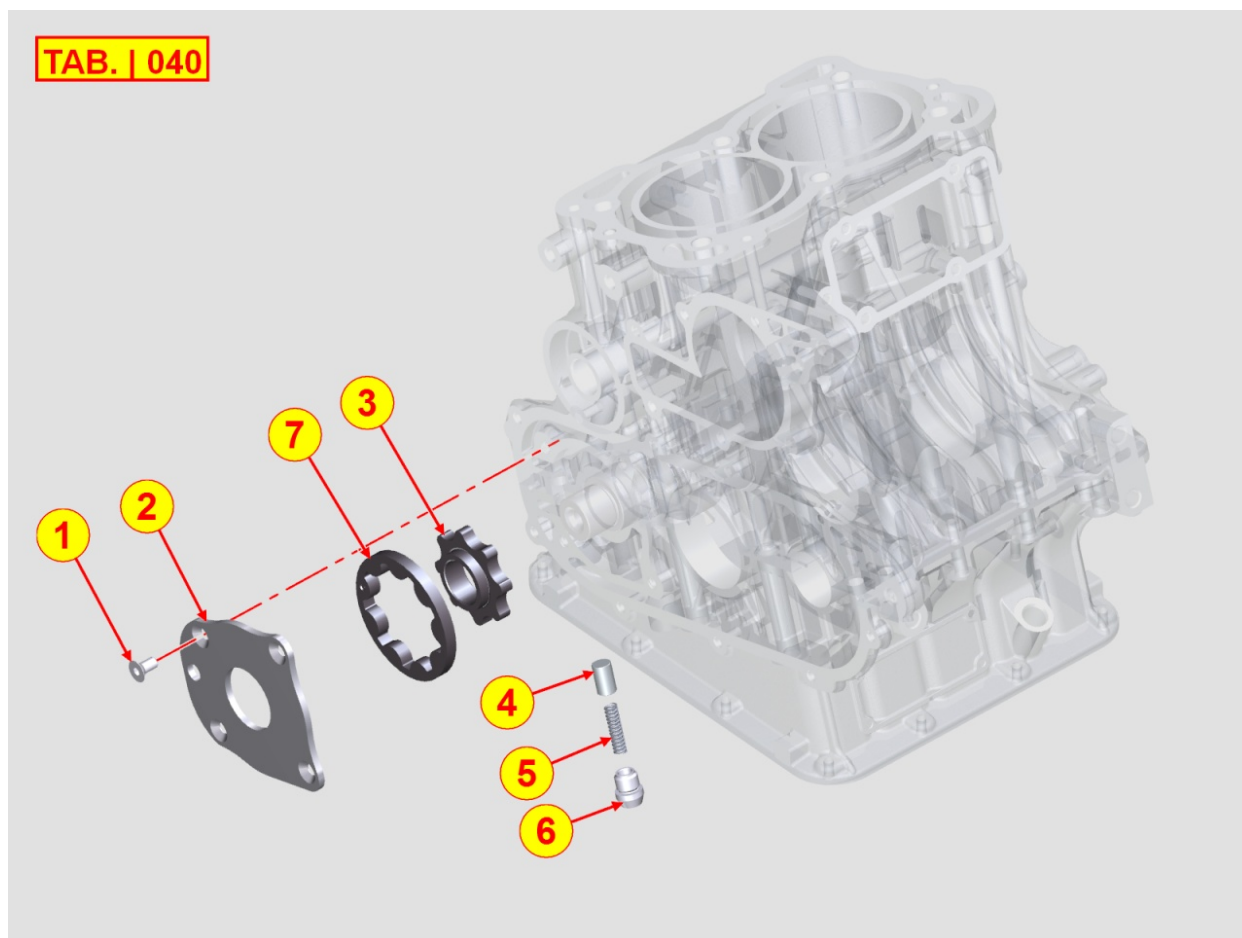

8040400060 - OIL PUMP

Pos	Kit	Included In	Code	Description	Qty	Old Code	Tech. Info
1			ED0098001630-S	VITE TSEI M6X12 INSERTO TORX	4		
2			ED0062752600-S	PLATE	1		
3			ED0077501440-S	ROTORE/ROTOR D **	1		
4			ED0064950760-S	PISTONCINO/PLUNGER N	1		
5			ED0056250290-S	SPRING FOR BY-PASS VALVE	1		
6			ED0090002080-S	TAPPO/PLUG	1