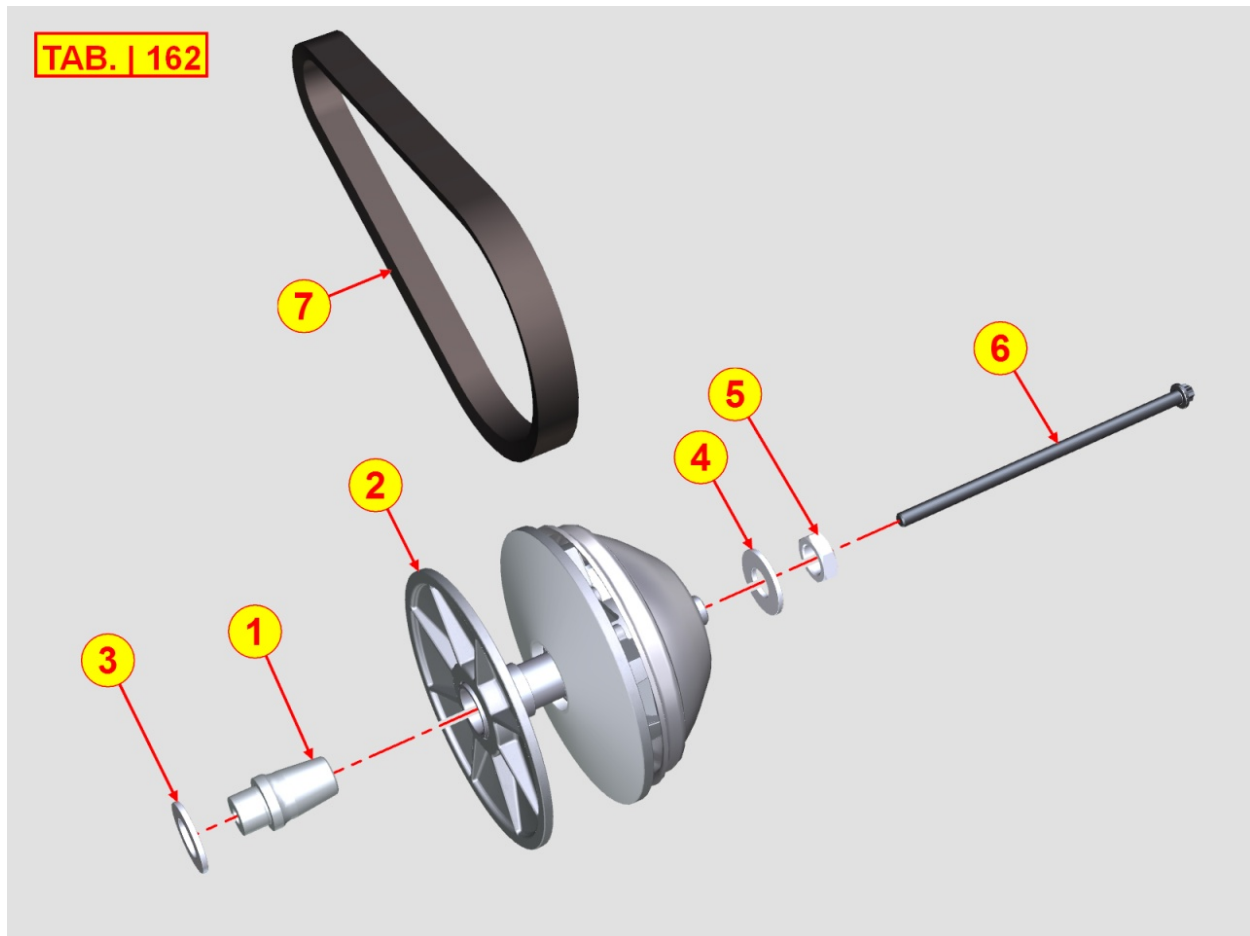

8162400090 - 1st PTO ACCESSORIES

Pos	Kit	Included In	Code	Description	Qty	Old Code	Tech. Info
1			ED0069022210-S	PROLUNGA/EXTENSION	1		
4			ED0075650110-S	LOCK WASHER M10	1		
6			ED0017801790-S	BULLONE/BOLT N	1