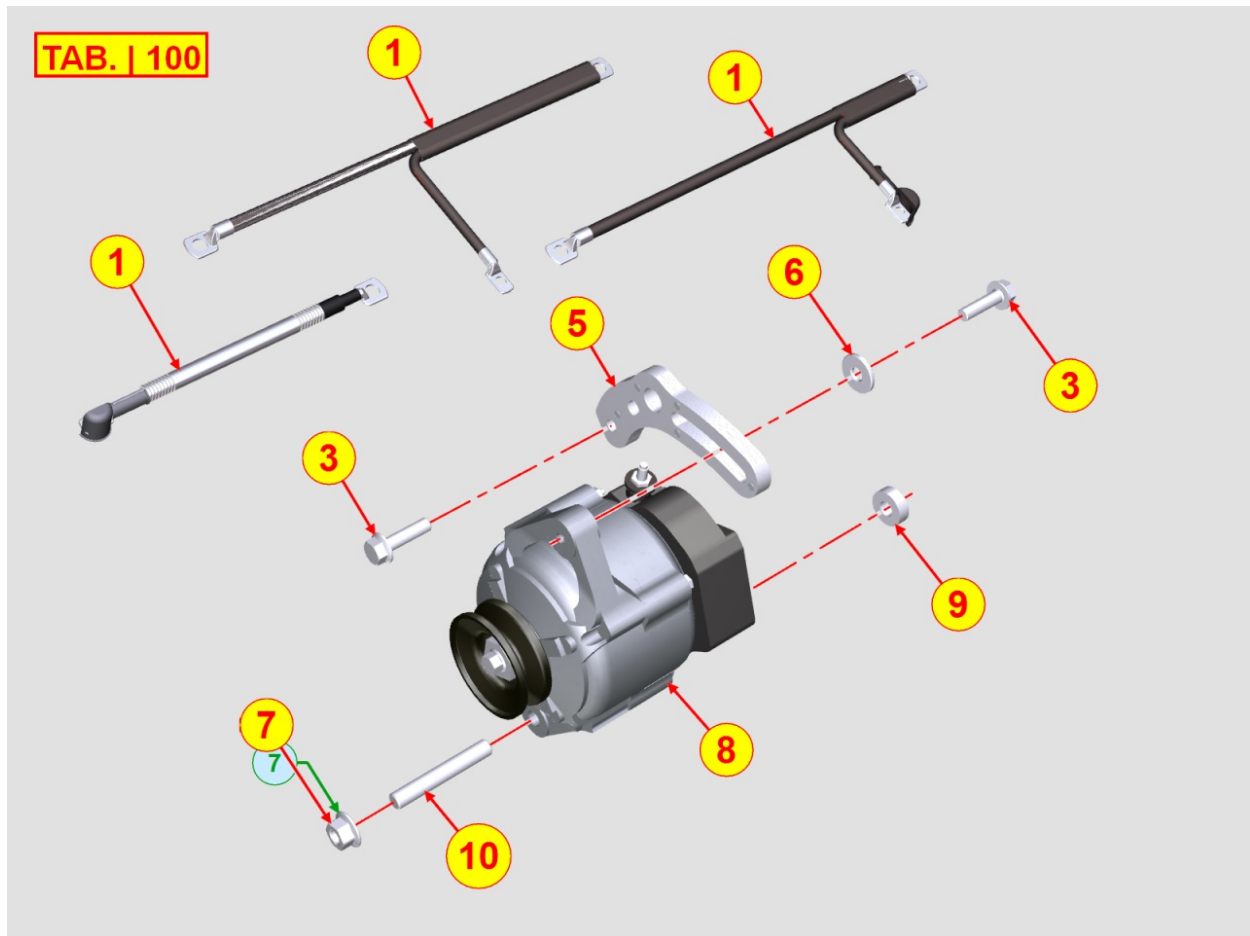

8100400130 - VOLTAGE ALTERNATOR

Pos	Kit	Included In	Code	Description	Qty	Old Code	Tech. Info
3			ED0017701550-S	BOLT	3		
5			ED0085463560-S	STAFFA ATTACCO COFANO	1		
6			ED0076250980-S	WASHER 8.4X24X3	1		
7			ED0032401850-S	DADO/NUT 10	1		
8			ED0011573970-S	ALTERNATOR 12V 50A	1		
9			ED0076253540-S	RONDELLA/WASHER N 10	1		
10			ED0068001030-S	PRIGIONIERO/STUD 10	1