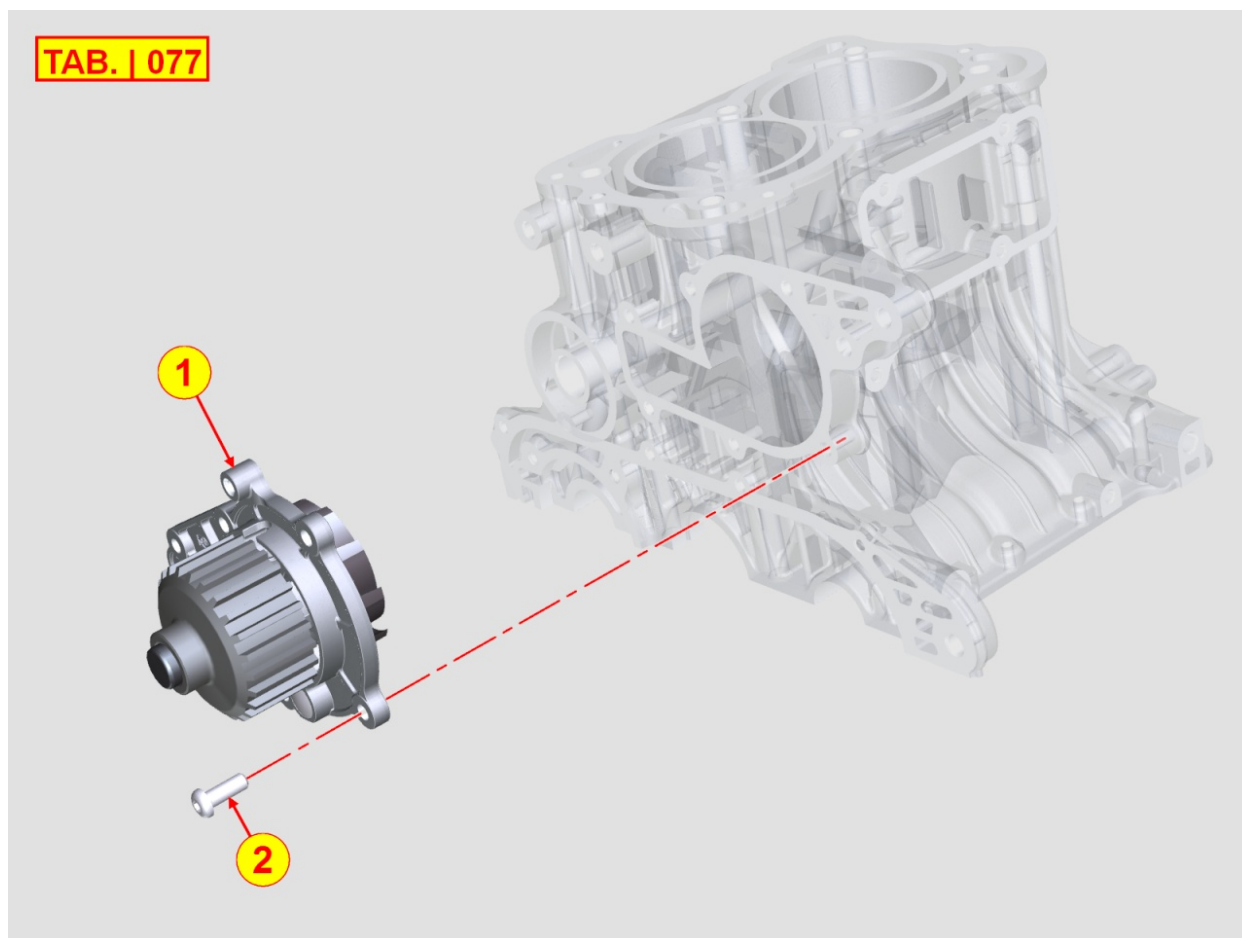

8077400040 - COOLANT PUMP

Pos	Kit	Included In	Code	Description	Qty	Old Code	Tech. Info
1			ED0065845110-S	POMPA ACQUA/WATER PUMP	1		
2			ED0097303370-S	HEX SOC BUTTON HEAD SCR M6X16L	6