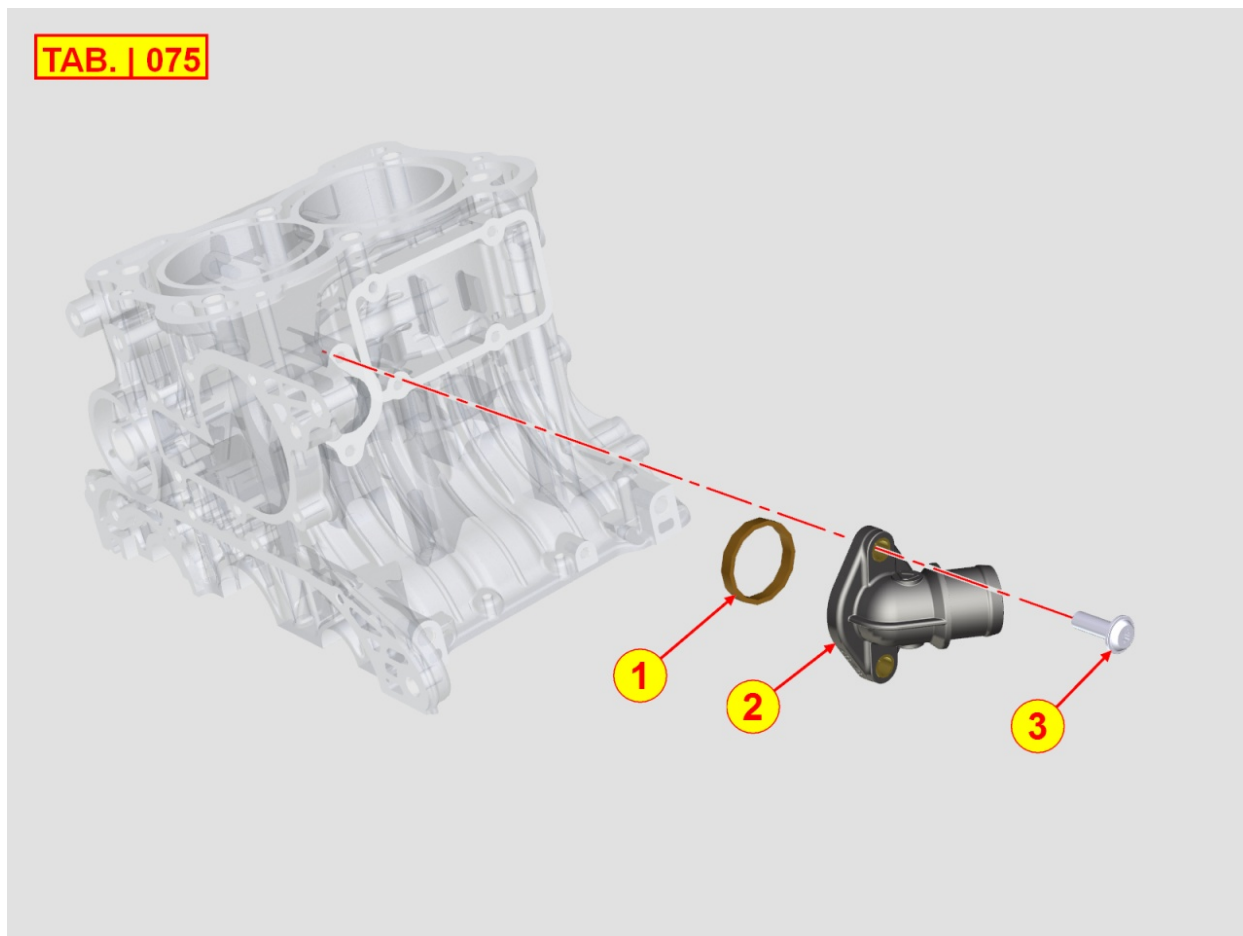

8075400020 - COOLANT INLET FLANGE

TAB. | 075

Pos	Kit	Included In	Code	Description	Qty	Old Code	Tech. Info
1		(A)	ED0044000910-S	GUARNIZIONE/GASKET 10	1		
2	(A)		ED0038651070-S	FLANGIA/FLANGE N	1		
3			ED0097303890-S	VITE/CAPSCREW 10	2		