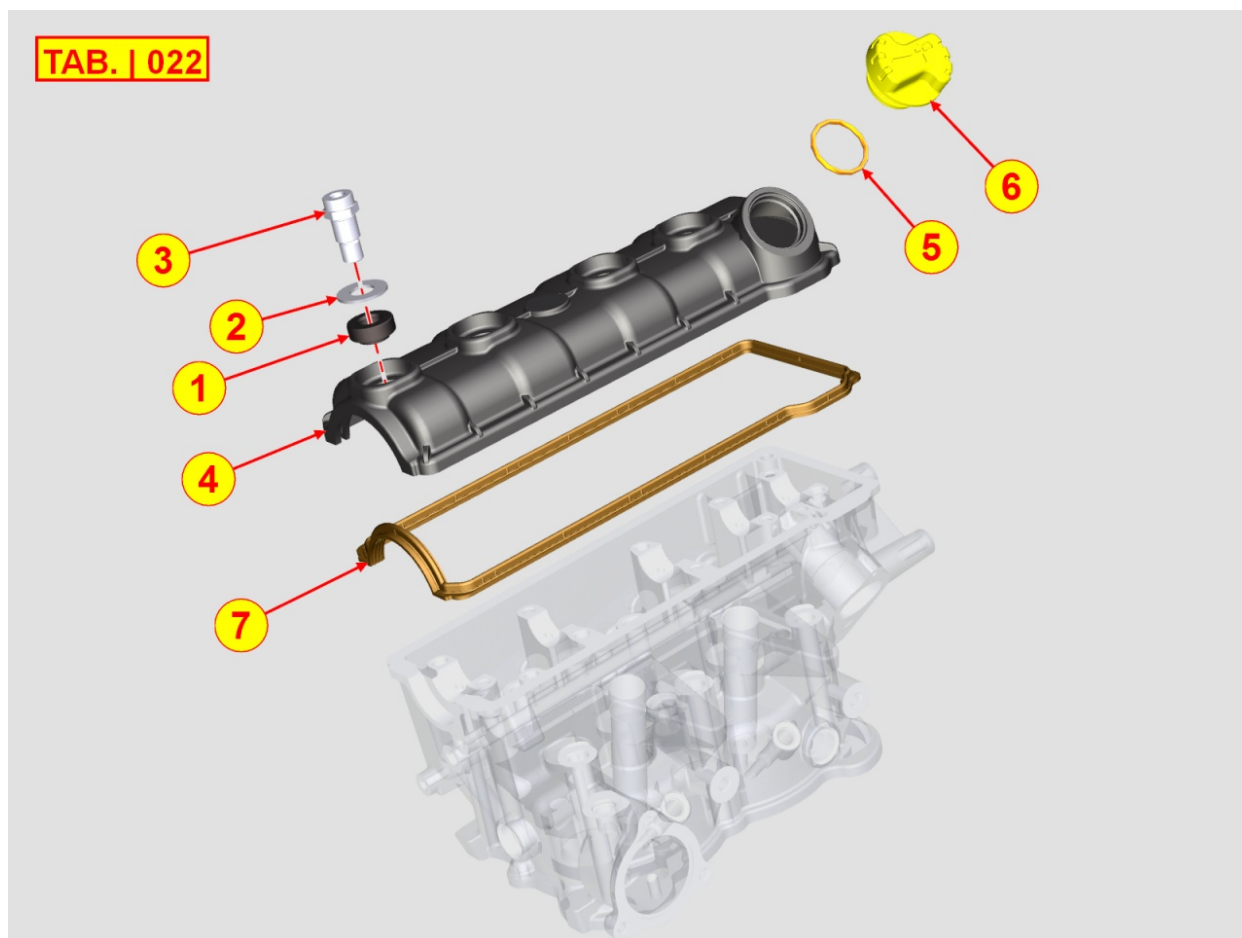

8022400050 - HEAD COVER

Pos	Kit	Included In	Code	Description	Qty	Old Code	Tech. Info
5			ED0012000820-S	O-RING D31.89/26.50 2.62 THK	1		
6			ED0090321290-S	INLET OIL PLUG KOHLER	1