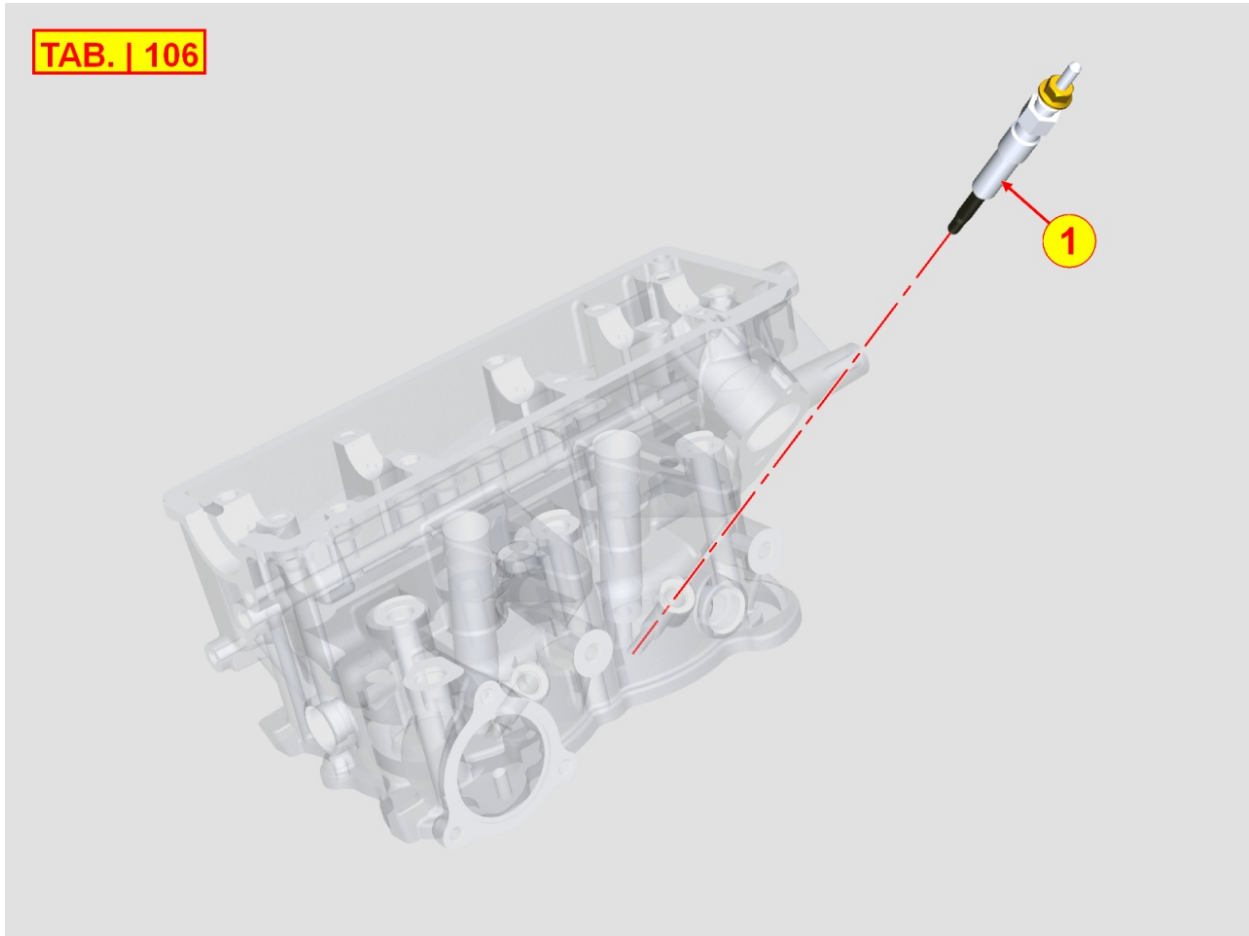

8106400040 - GLOW PLUGS / CONTROL UNIT

TAB. | 106

Pos	Kit	Included In	Code	Description	Qty	Old Code	Tech. Info
1			ED0021001240-S	GLOW PLUG	2		

8107400500 - ECU - DCU - ELECTRONIC CONTROLS

Pos	Kit	Included In	Code	Description	Qty	Old Code	Tech. Info
1			ED0021936390-S	ECU 3200rpm (ligier+Microcar)	1	ED0021934420-S	