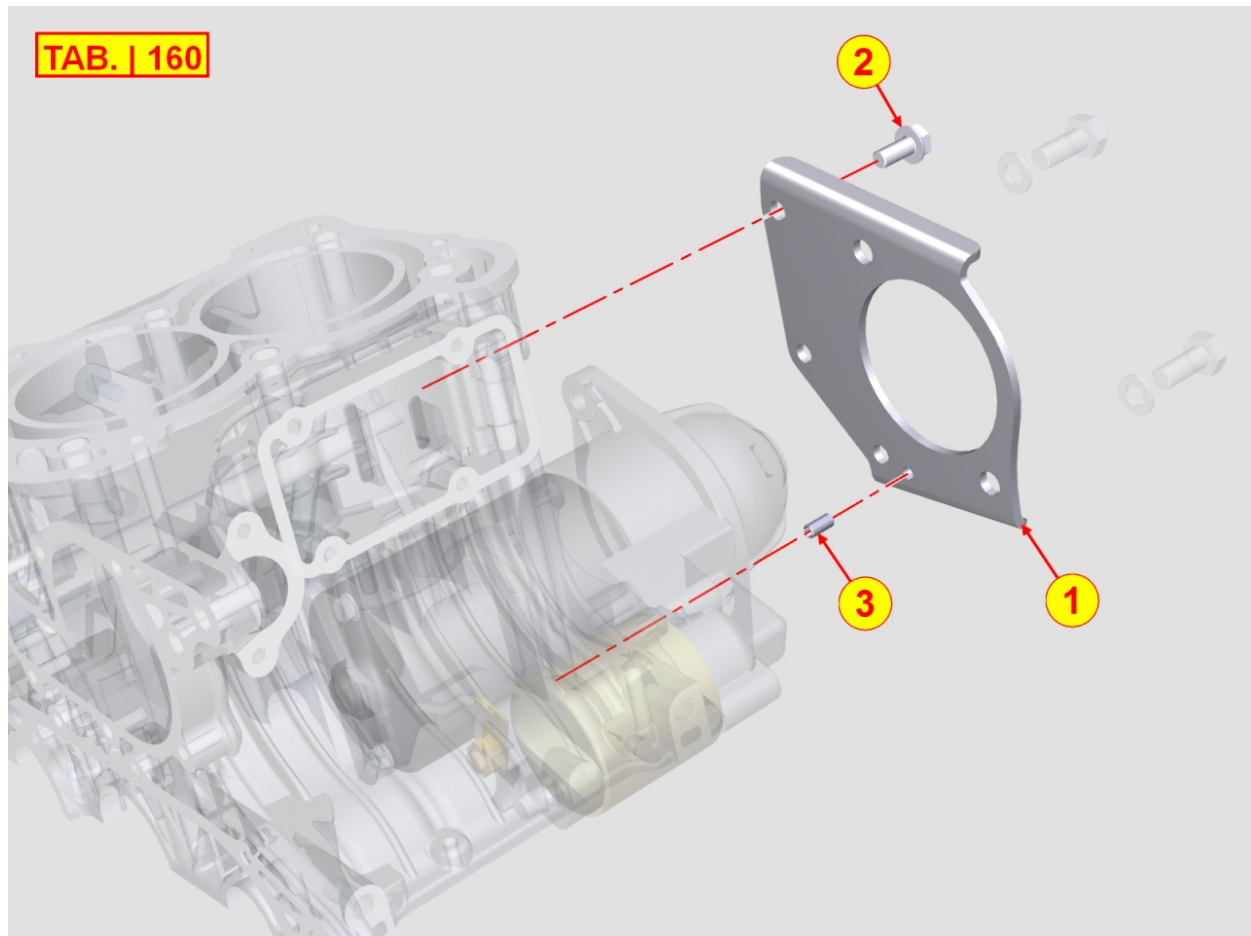

8160400030 - ENGINE FLANGE / BACKPLATE

Pos	Kit	Included In	Code	Description	Qty	Old Code	Tech. Info
1			ED0063706790-S	PIASTRA/PLATE N	1		
2			ED0017701110-S	FLG.HEX HEAD SCREW M8X18	3		
3			ED0084301090-S	SPINA CIL./PARAL.PIN N 10	1