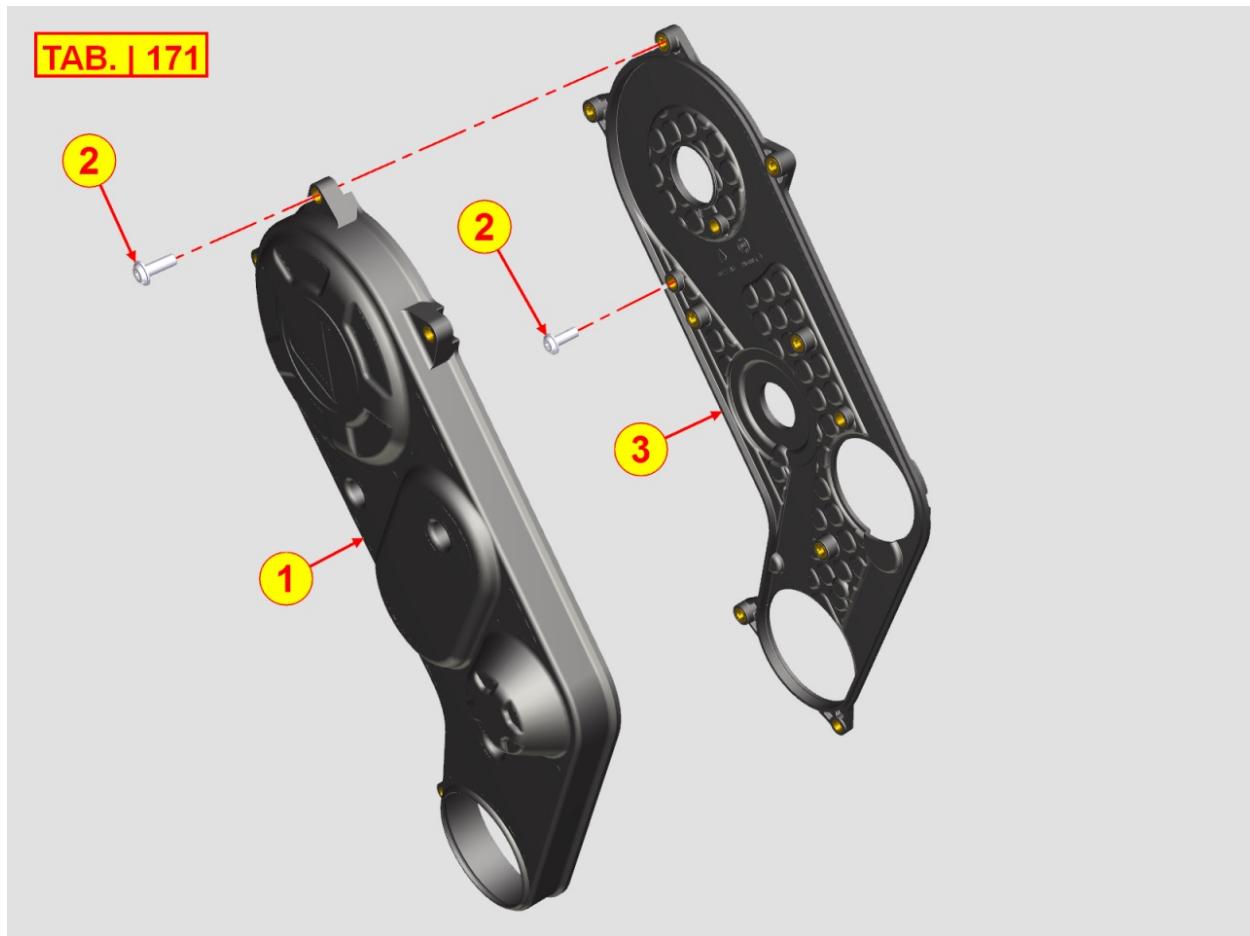

8171400050 - TIMING GEAR GUARD

Pos	Kit	Included In	Code	Description	Qty	Old Code	Tech. Info
1			ED0069276470-S	PROTEZIONE/GUARD N A	1		
2			ED0097303890-S	VITE/CAPSCREW 10	11		
3			ED0069277160-S	PROTEZIONE/GUARD D I	1