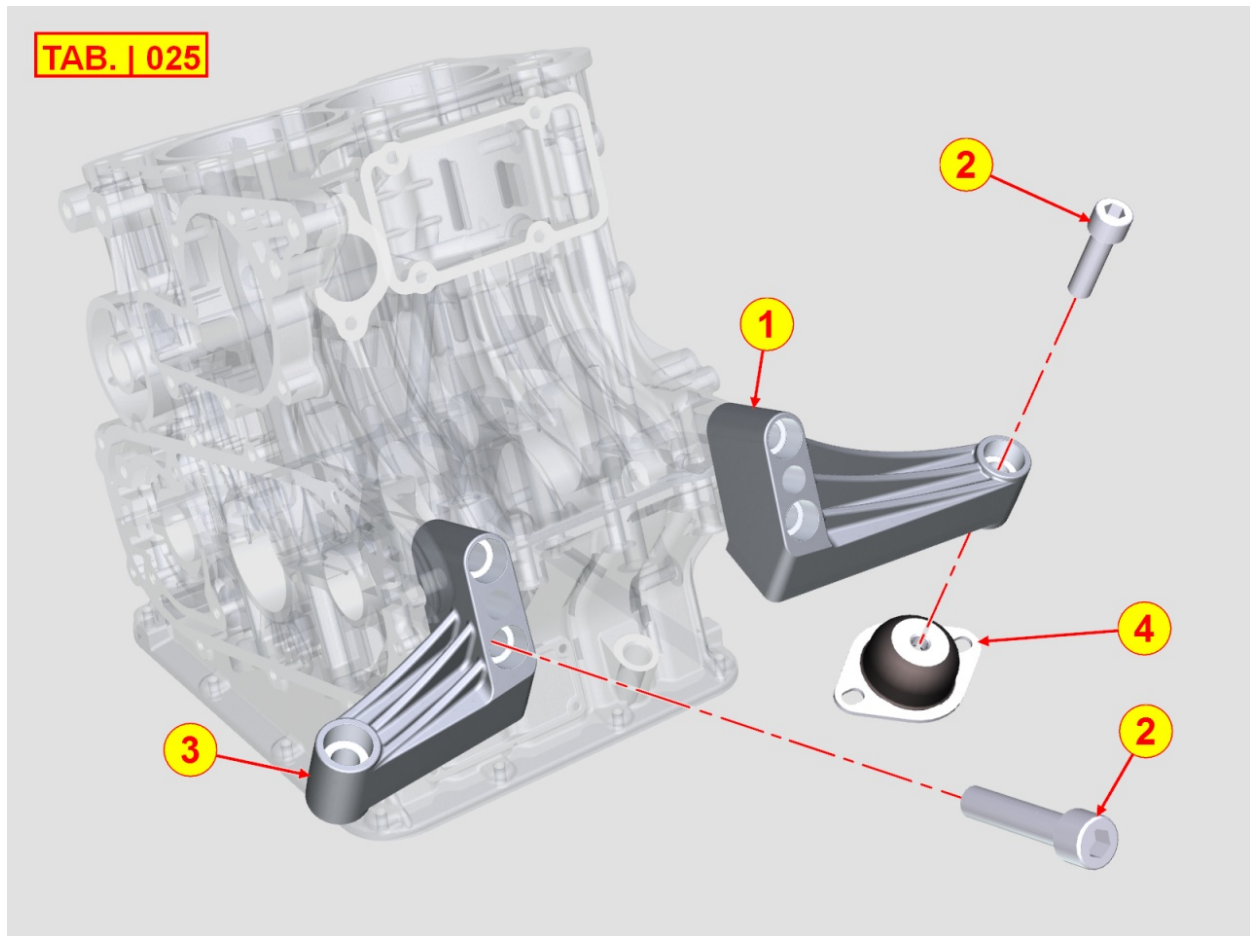

8025400020 - ENGINE MOUNTS

Pos	Kit	Included In	Code	Description	Qty	Old Code	Tech. Info
1			ED0064294110-S	PIEDE/ENGINE MOUNT F C	1		
2			ED0097300480-S	SCREW	4		
3			ED0064294100-S	PIEDE/ENGINE MOUNT F C	1