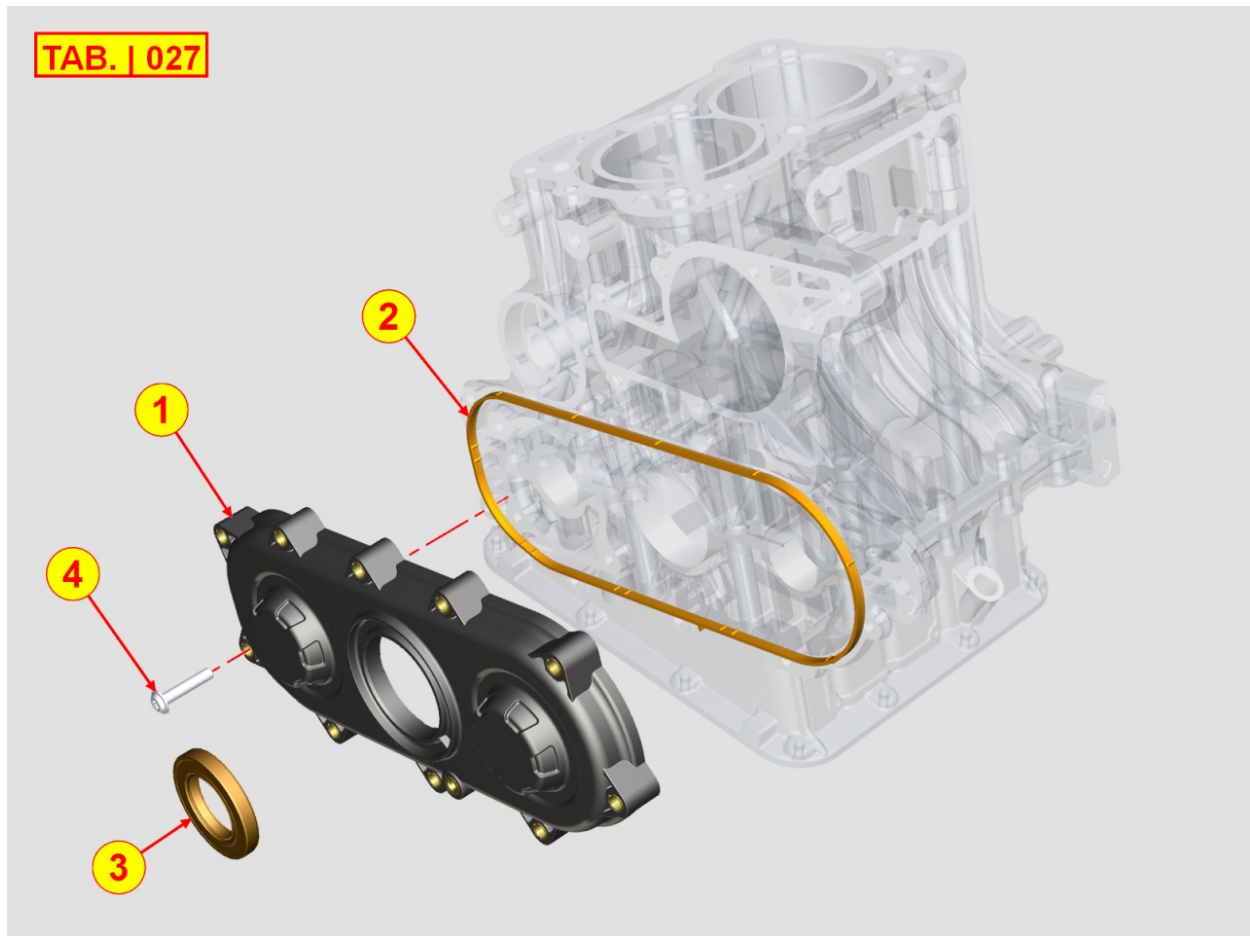

8027400030 - TIMING SYSTEM COVER

Pos	Kit	Included In	Code	Description	Qty	Old Code	Tech. Info
1	(A)		ED0026350130-S	COPERCHIO/COVER	1		
2		(A)	ED0044000890-S	GUARNIZIONE/GASKET N	1		
3			ED0012135110-S	ANEL.PARAO./SEAL RING N	1		
4			ED0097304090-S	VITE/SCREW	10