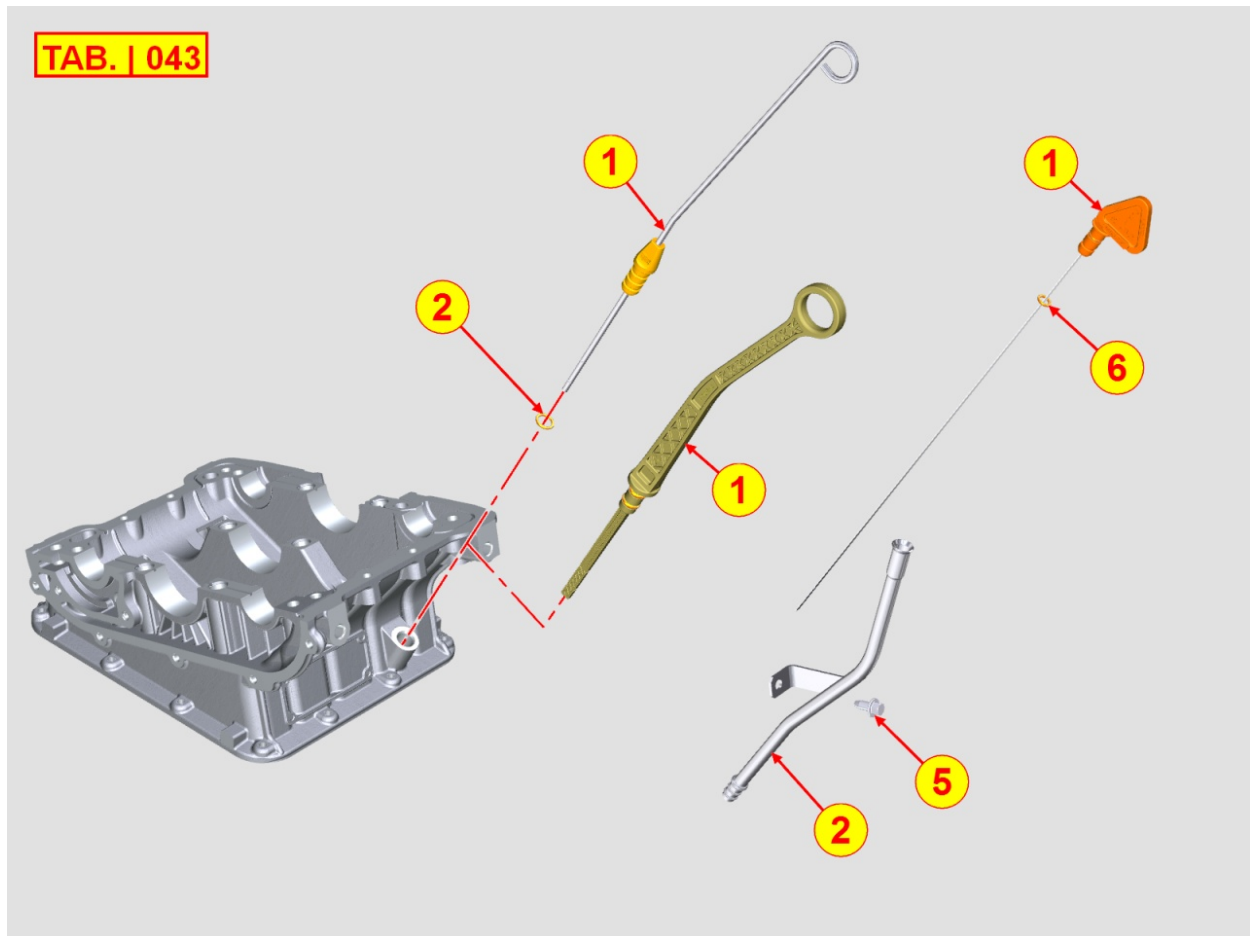

8043400070 - OIL DIPSTICK

Pos	Kit	Included In	Code	Description	Qty	Old Code	Tech. Info
1	(A)		ED0014005430-S	DIPSTICK	1