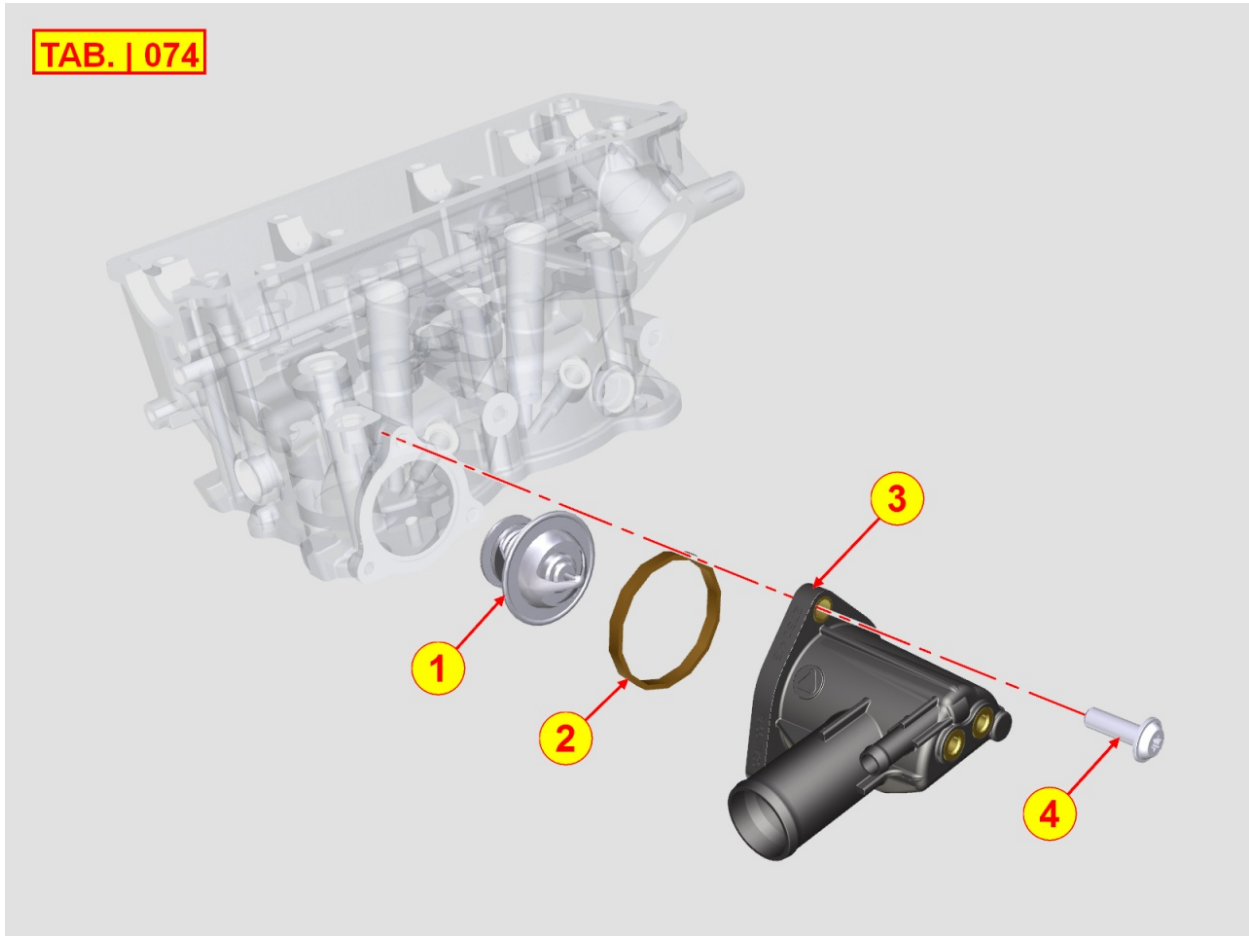

8074400030 - THERMOSTAT UNIT

TAB. | 074

Pos	Kit	Included In	Code	Description	Qty	Old Code	Tech. Info
1			ED0091951240-S	WATER THERMOSTAT	1		
2		(A)	ED0044000900-S	GUARNIZIONE/GASKET	1		
3	(A)		ED0027504830-S	COPERCHIO/COVER	1		
4			ED0097303890-S	VITE/CAPSCREW	10