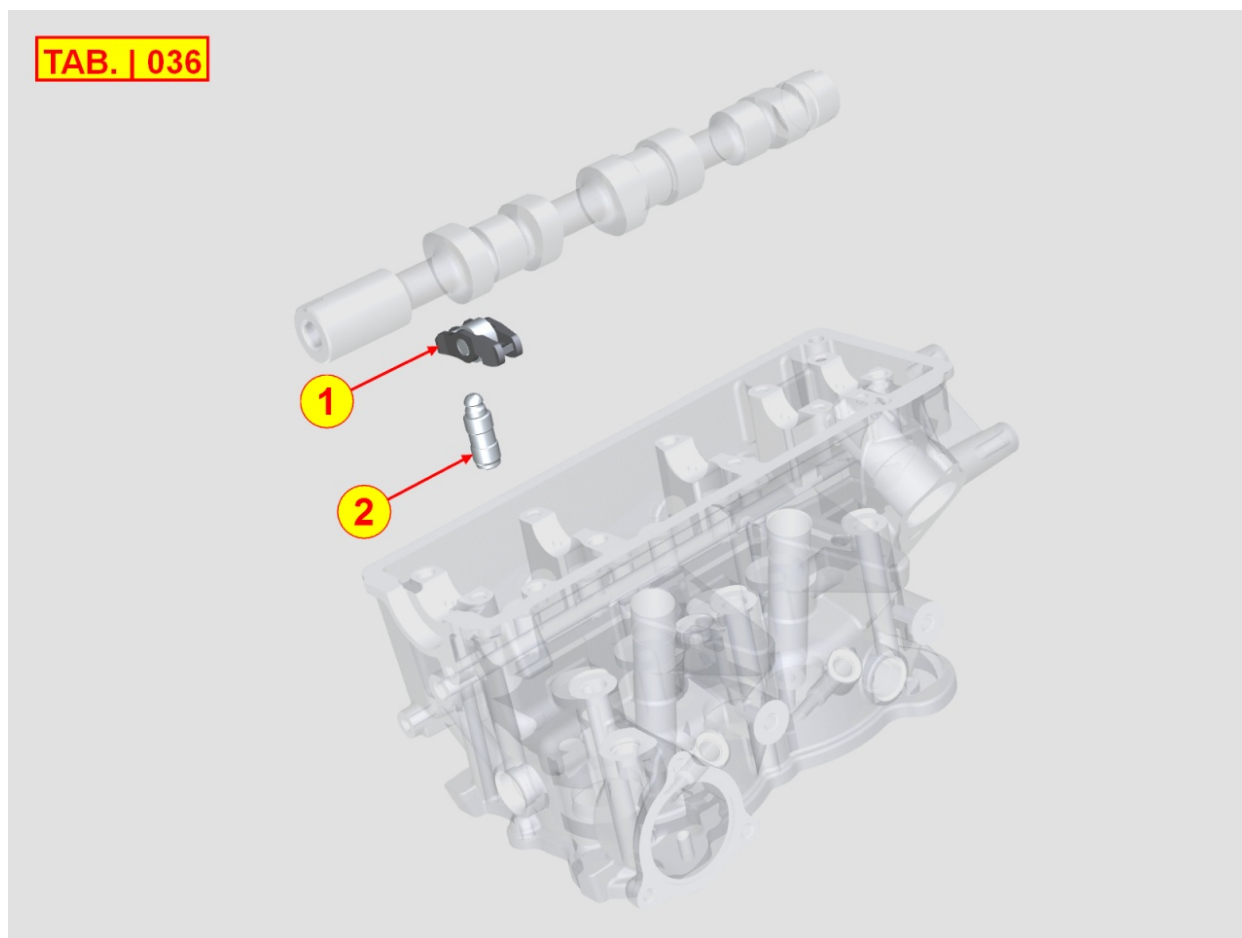

8036400020 - ROCKER ARMS / VALVES

Pos	Kit	Included In	Code	Description	Qty	Old Code	Tech. Info
1			ED0015412420-S	BILANCIERE/ROCKER ARM	4		
2			ED0072151280-S	PUNTERIA/TAPPET N	4