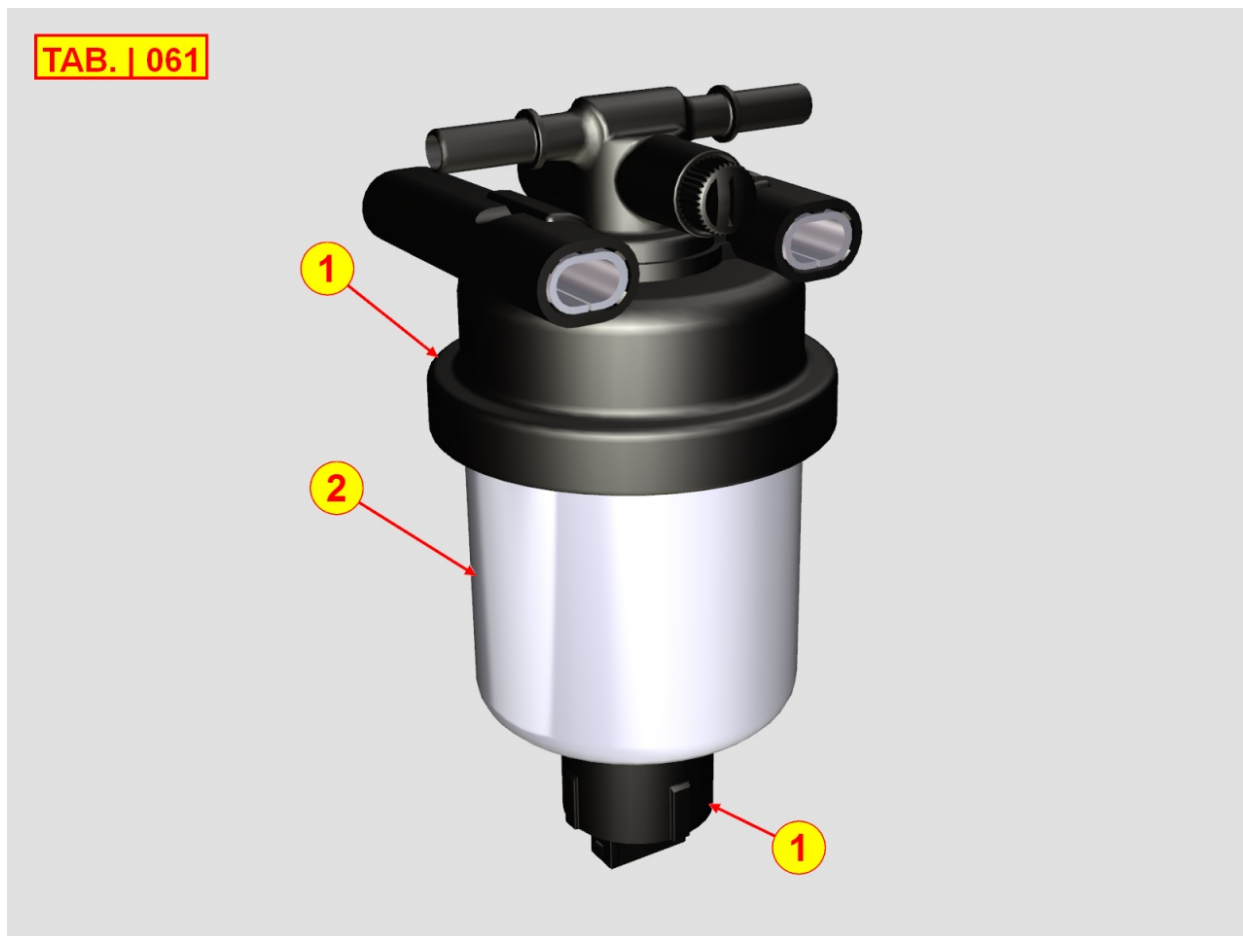

8061400020 - FUEL FILTER

TAB. | 061

Pos	Kit	Included In	Code	Description	Qty	Old Code	Tech. Info
1			ED0037301640-S	FILTRO GAS./FUEL FILTER	1		
2			ED0021752410-S	FUEL FILTER CARTRIDGE	1