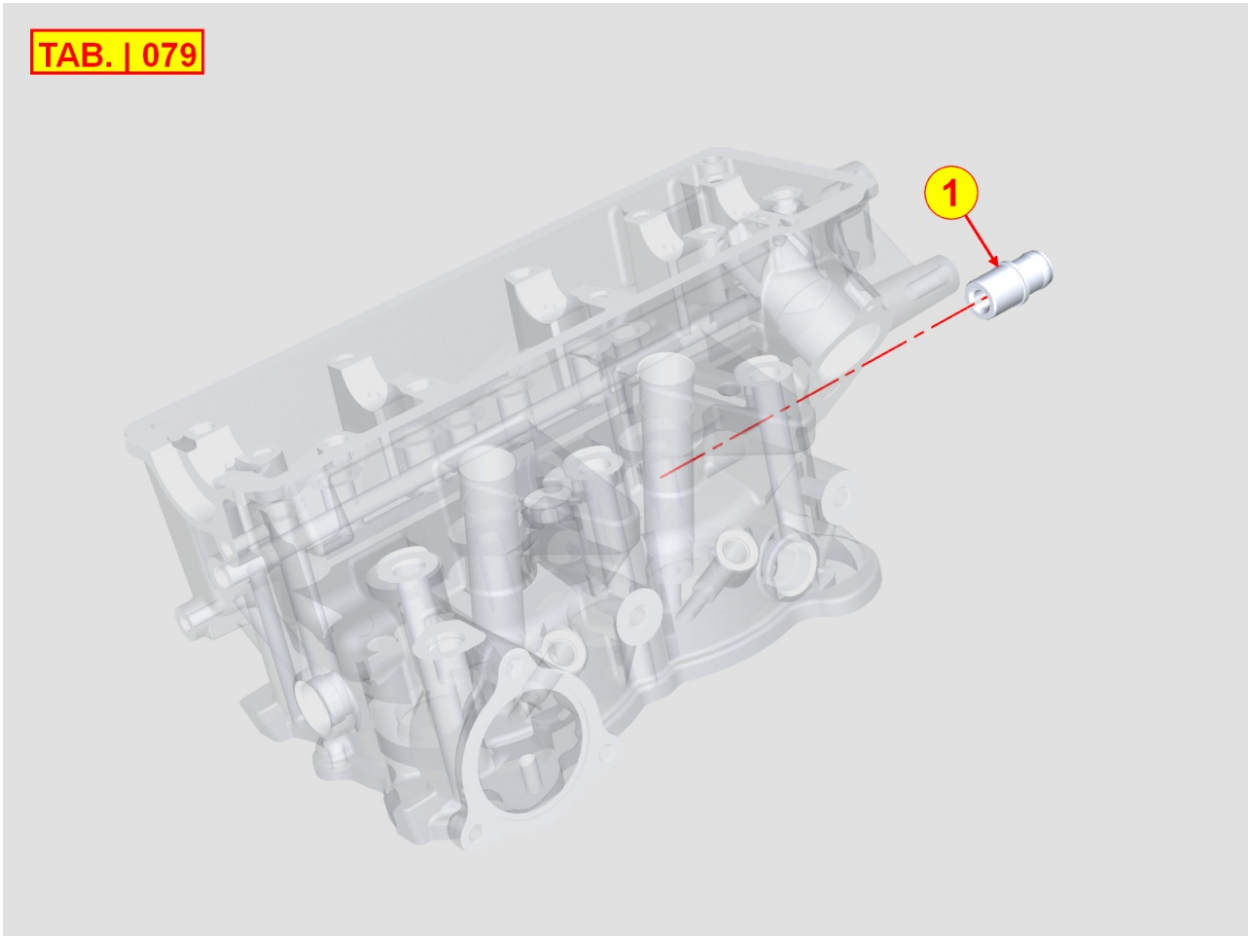

8079400030 - FITTING FOR CAB HEATING

TAB. | 079

Pos	Kit	Included In	Code	Description	Qty	Old Code	Tech. Info
1			ED0093054940-S	TUBO/TUBE WATER N	1