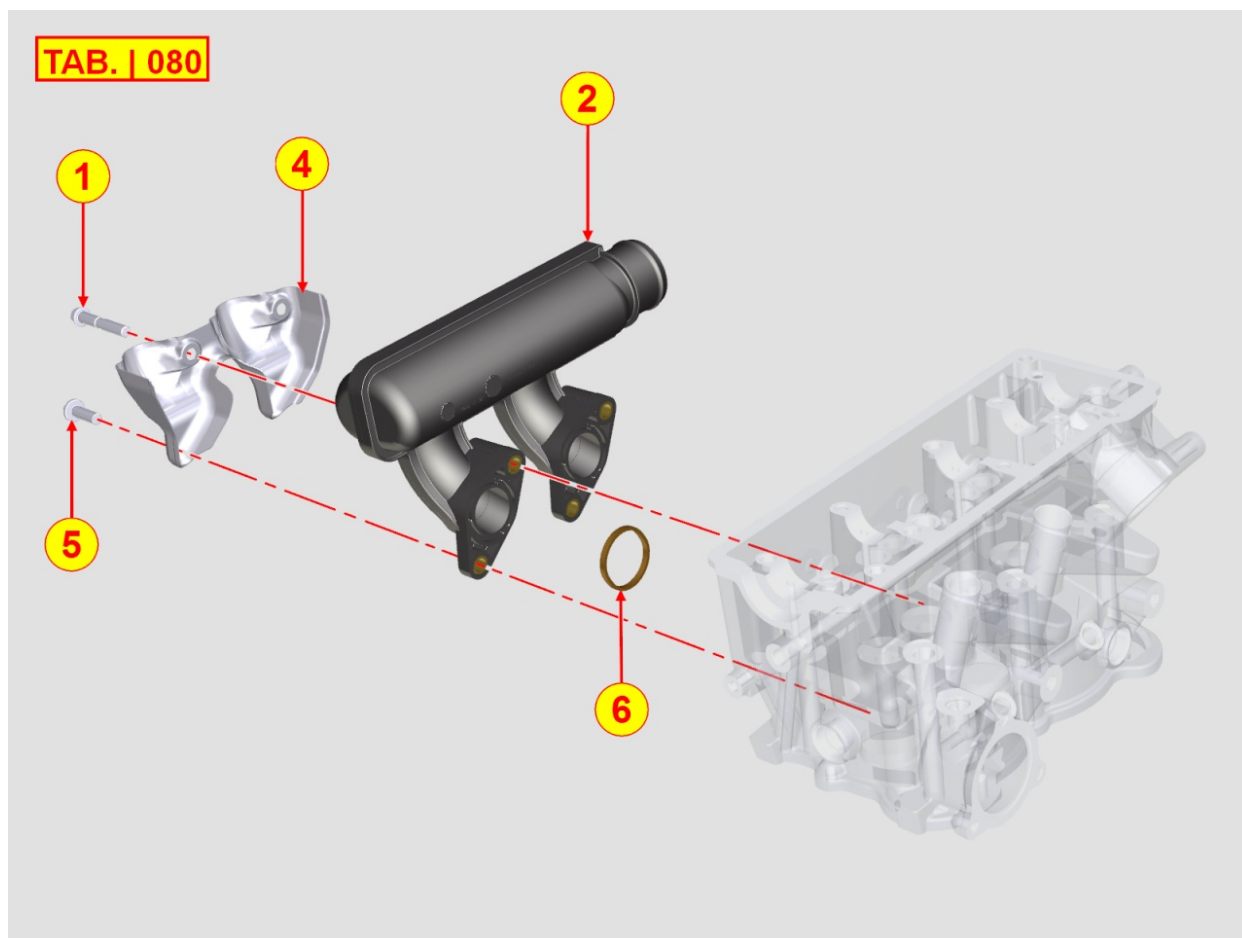

TAB. | 079

Pos	Kit	Included In	Code	Description	Qty	Old Code	Tech. Info
1			ED0093054940-S	TUBO/TUBE WATER N	1		

8080400040 - AIR INLET MANIFOLD / AIR FILTER

Pos	Kit	Included In	Code	Description	Qty	Old Code	Tech. Info
1			ED0098201910-S	VITE/SCREW N 10	2		
2	(A)		ED0024865020-S	COLLETT.SCAR./INLET MAN. **	1		
4			ED0069276360-S	PROTEZIONE/GUARD	1		
5			ED0017701990-S	VITE/SCREW 10	2		
6		(A)	ED0044000920-S	GUARNIZIONE/GASKET	2		