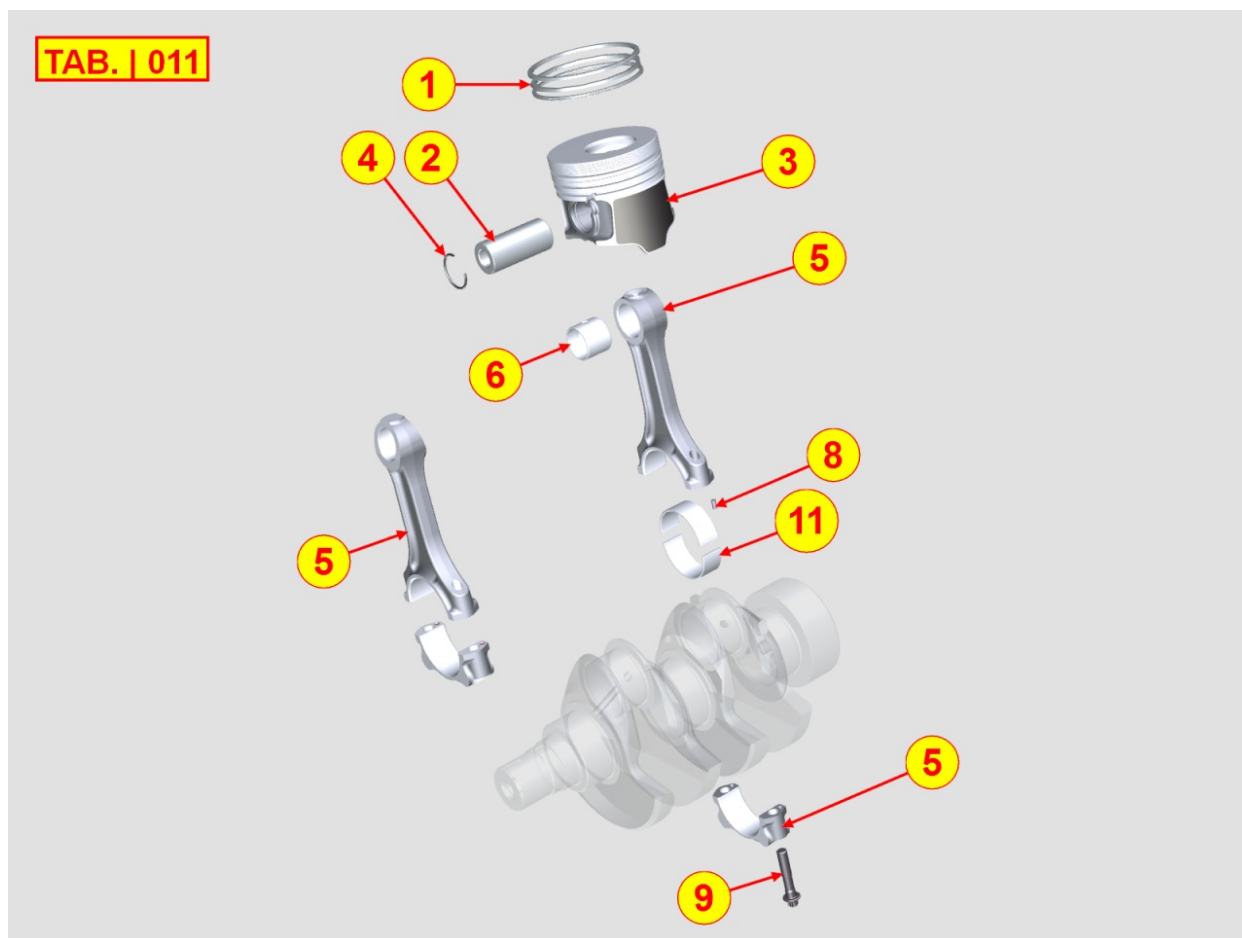

8011400100 - PISTON / CONNECTING ROD

Pos	Kit	Included In	Code	Description	Qty	Old Code	Tech. Info
1		(B)	ED0082112510-S	RING SET STD	2		
1		(B)	ED0082112520-S	RING SET +0.50	2		
2		(B)	ED0084801130-S	SPINOTTO/PIN	2		
3	(B)		ED0065020900-S	PISTON STD LDW492	2		
4		(B)	ED0011600570-S	STOPRING	4		
5	(A)		ED0015263090-S	CONNECTING ROD	2		
8		(A)	ED0077702770-S	NEEDLE ROLLER 3X6 DIN540	4		
9		(A)	ED0017701760-S	VITE/SCREW 10	2		
11			ED0016401610-S	CONN. ROD BEARING STD LDW442/492	2