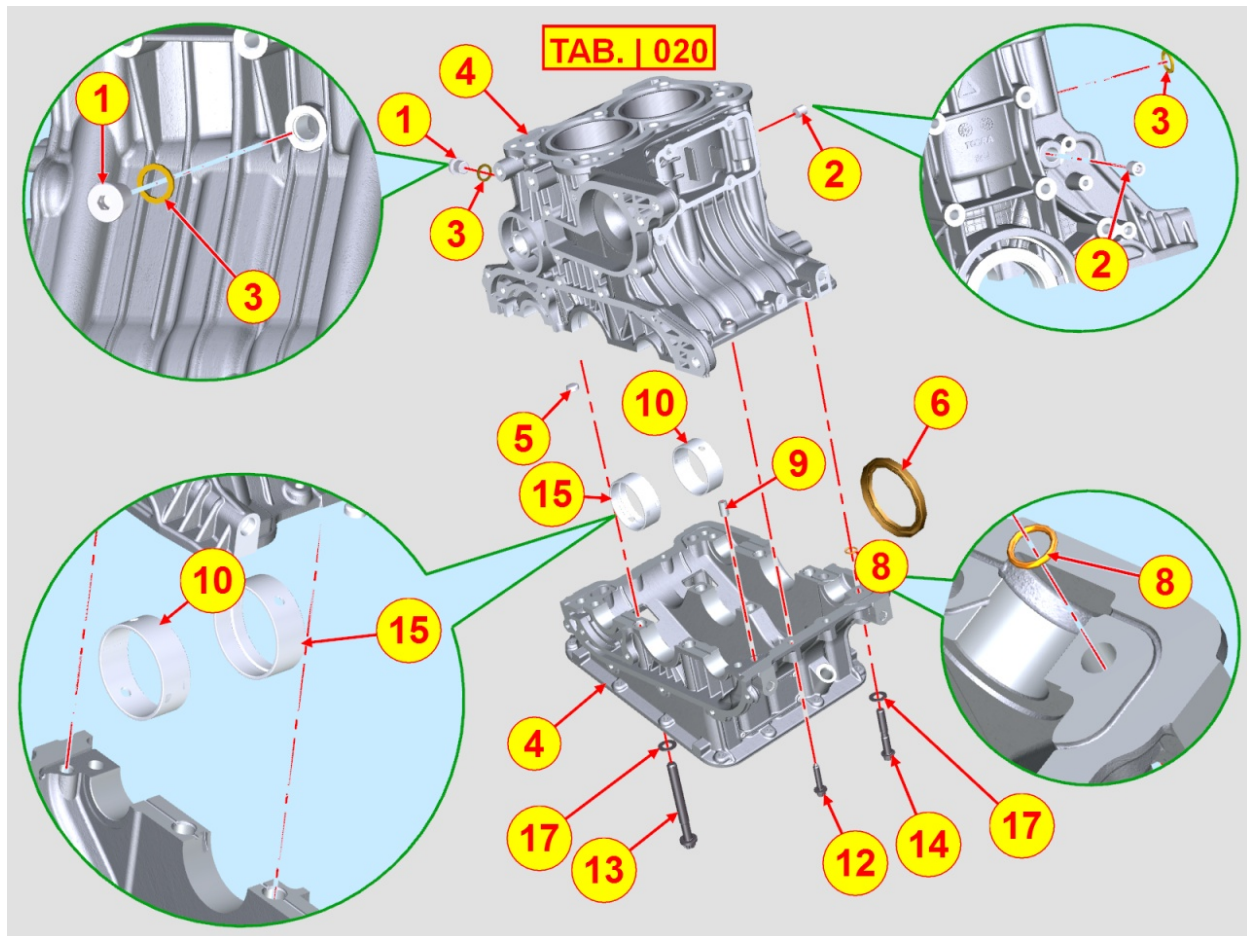

8020400090 - CRANKCASE

Pos	Kit	Included In	Code	Description	Qty	Old Code	Tech. Info
0			ED0082051300-S	SERIE ANELLI E GUARNIZ.LDW442	1		⚠
1			ED0090270070-S	CAP	1		
2		(A)	ED0090801820-S	PLUG AVSEAL D10 02961-01012	1		
3			ED0046700600-S	COPPER WASHER	1		
4	(A)		ED0015112540-S	CRANKCASE	1		
5		(A)	ED00886R0570-S	PLUG	1		
6			ED0012135090-S	ANEL.PARAO./SEAL RING N	1		
9		(A)	ED0084001200-S	PARAL.PIN	2		⚠
10			ED0016112750-S	BEARING STD (CENTR.) LDW442/492	1		
12			ED0017601380-S	BOLT	4		
14		(A)	ED0098201910-S	VITE/SCREW N 10	4		⚠
15			ED0016112720-S	BEARING STANDARD LDW442/492	2		
17		(A)	ED0076251300-S	WASHER D19/10.2 1.0 THK	6		
17		(A)	ED0076701320-S	RONDELLA DI TENUTA	2		⚠