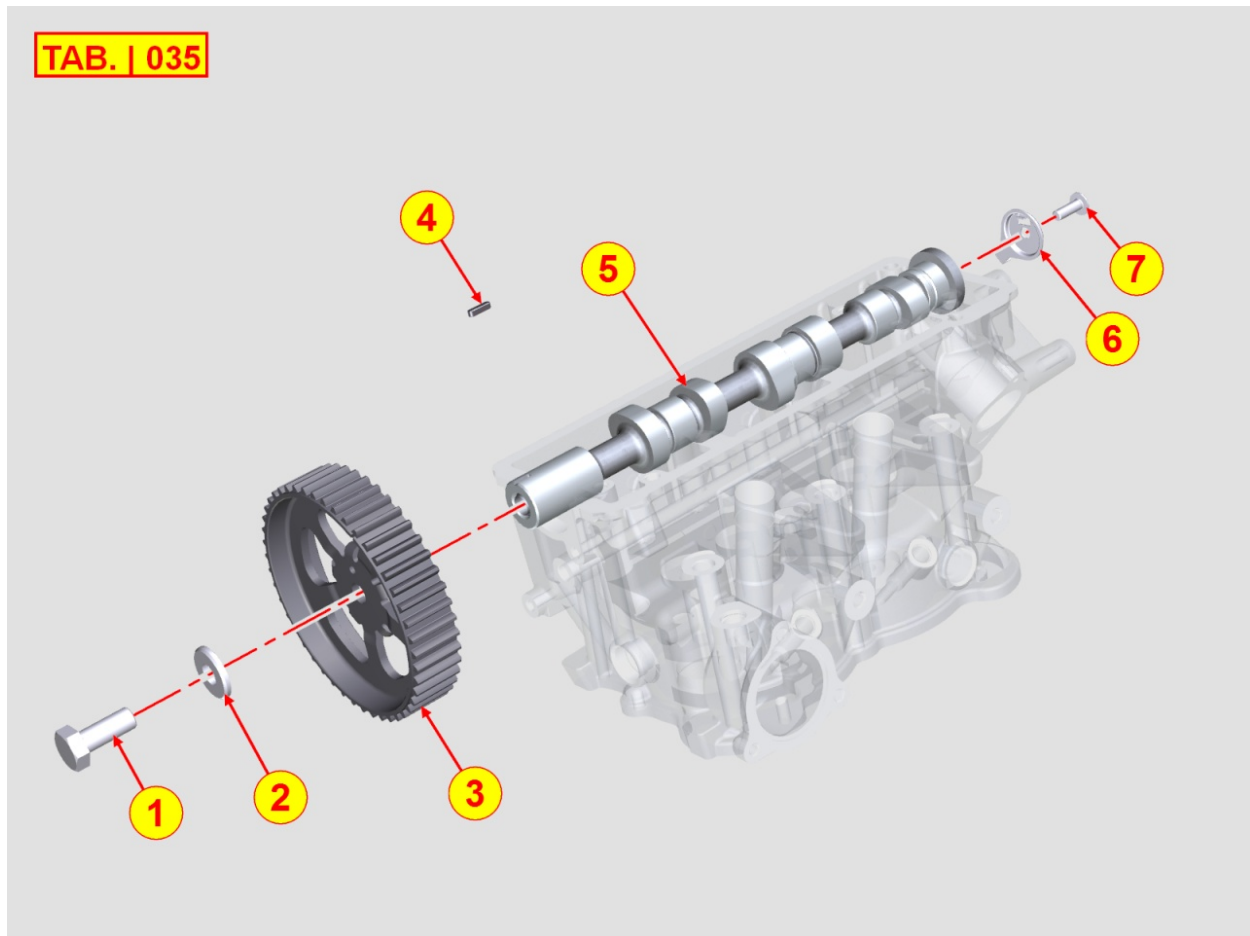

8035400060 - CAMSHAFT

Pos	Kit	Included In	Code	Description	Qty	Old Code	Tech. Info
1		(A)	ED0017800970-S	Hex. Screw M10 X 1.25 x 30	1		
3	A		ED0048960350-S	PULLEY ASSY LDW442	1	ED0069754550-S	
5			ED0010101370-S	CAMSH. LDW492 FOR PHASE SENS.	1