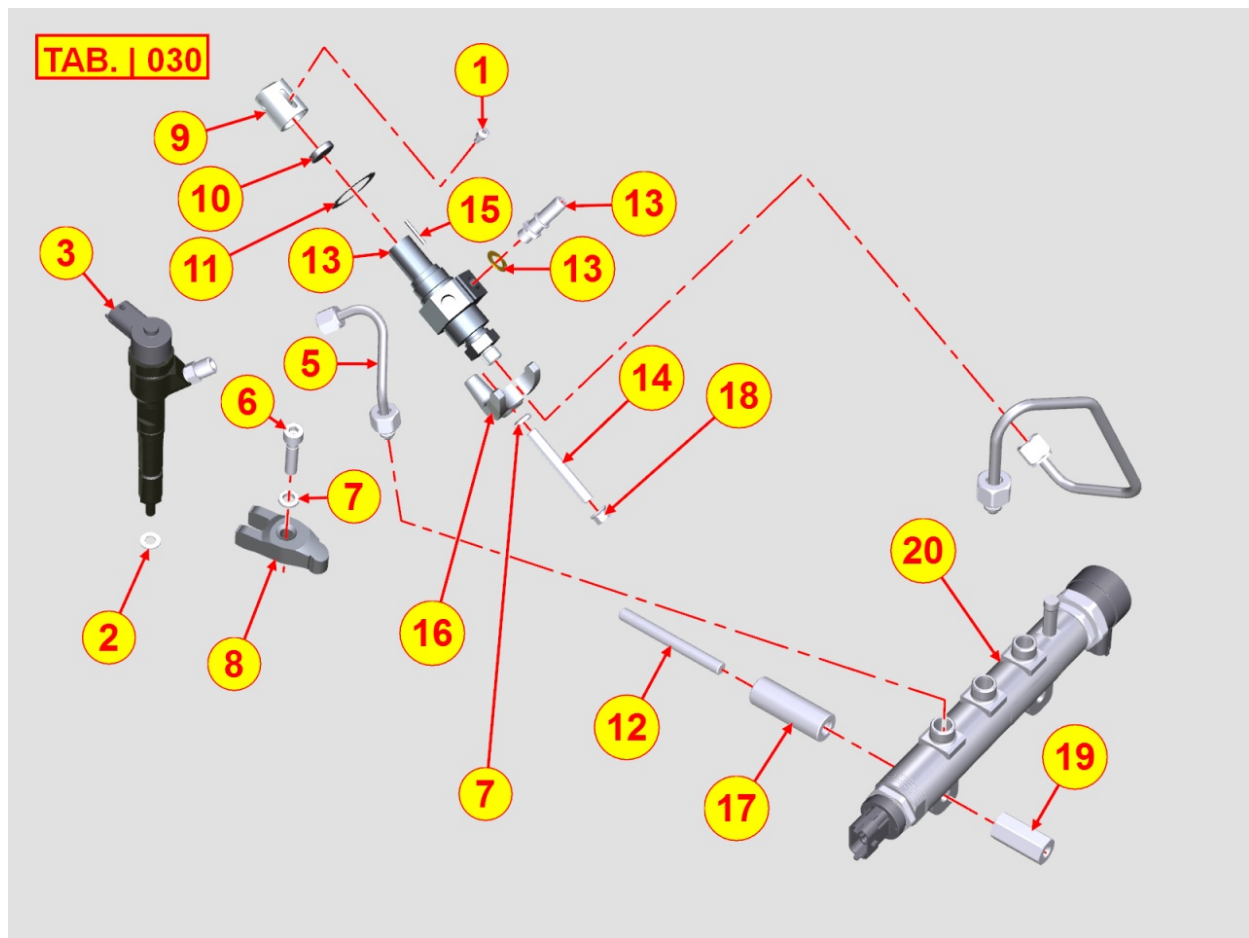

8030400070 - INJECTION SYSTEM

Pos	Kit	Included In	Code	Description	Qty	Old Code	Tech. Info
1			ED0097651850-S	VITE STEI/A.GRUBSCREW N A 10	1		
2			ED0046701330-S	INJ. GASKET 1,5MM	2		
2			ED0046700990-S	COPPER WASHER D16/7.5 1.0 THK	1		
2			ED0046701010-S	COPPER WASHER 0,50mm	4		
3			ED0050100940-S	INIETT.COMPL.BOSCH	2		
4			ED0043401000-S	GUAINA TUBO INIEZIONE	1		
5			ED0093761690-S	TUBO/FUEL TUBE N	1		
6			ED0097320630-S	SOC HEAD CAP SCR M8X35L 8.8	2		
7			ED0076253780-S	RONDELLA SMUSSATA	3		
8			ED0085463960-S	BRACKET	2		
9			ED0072151450-S	PUNTERIA/TAPPET N	1		
10			ED0060001300-S	SHIM 5.1MM	1		
10			ED0060001130-S	SHIM 4.0MM	1		
10			ED0060001160-S	SHIM 4.3MM	1		
10			ED0060001140-S	SHIM 4.1MM	1		
10			ED0060001170-S	SHIM 4.4MM	1		
10			ED0060001150-S	SHIM 4.2MM	1		
10			ED0060001220-S	SHIM 4.9MM	1		
10			ED0060001290-S	SHIM 5.0	1		
11			ED0045802310-S	GUARNIZIONE/GASKET N 10	1		
12			ED0067800860-S	STUD	2		
13			ED0065904380-S	POMPA INIEZ./INJ.PUMP N	1		
14			ED0067800270-S	STUD M8X50	1		
15			ED0084301300-S	SPINA/PIN 10	1		
16			ED0085464460-S	BRACKET	1		
17			ED0025011970-S	COLONNETTA/HOLOWSTUD	2		
18			ED0032401630-S	HEX FLANG HEAD NUT M8 RM	1