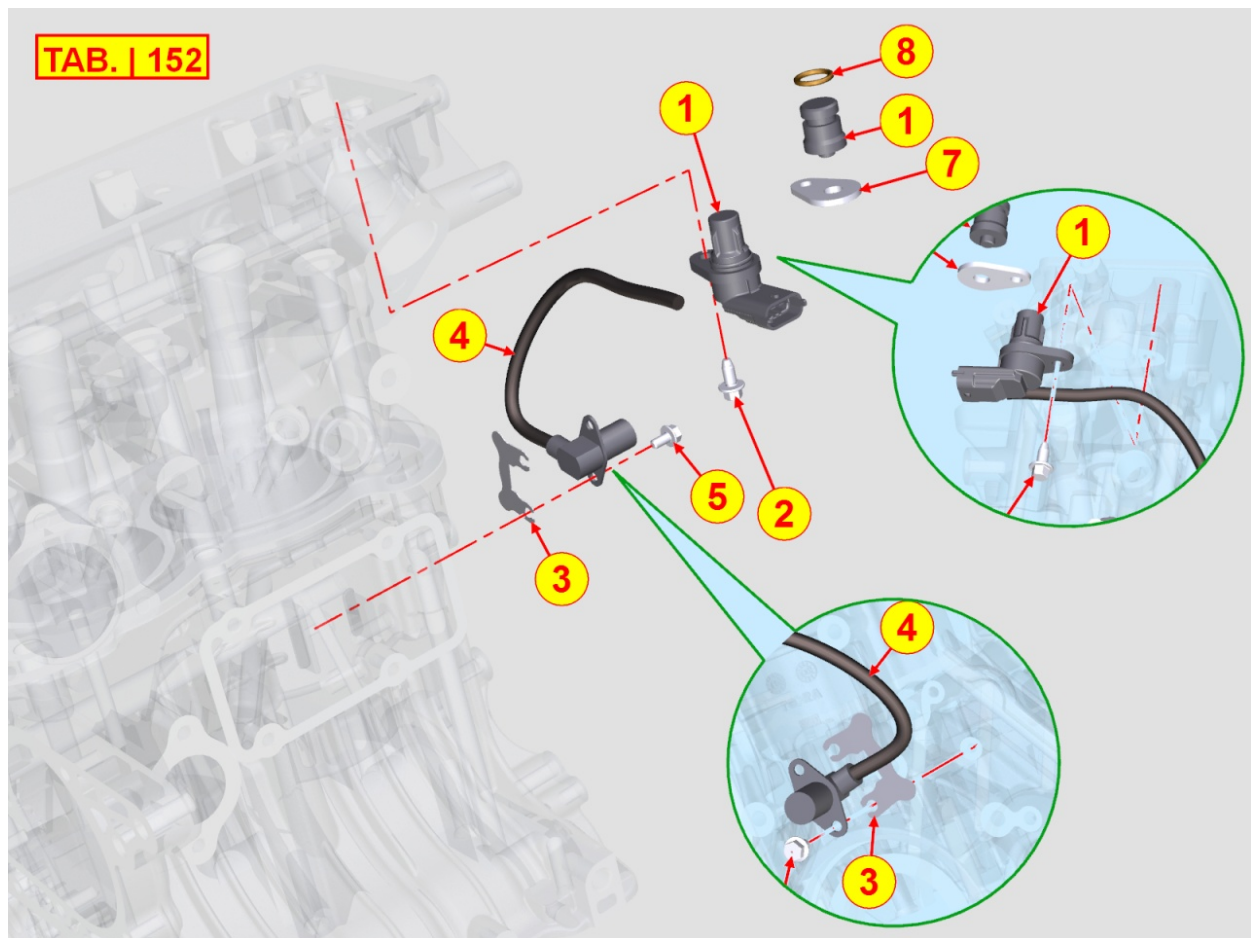

8152400070 - HOURMETER, TACHOMETER, RIGHT ANGLE GEAR

Pos	Kit	Included In	Code	Description	Qty	Old Code	Tech. Info
1	(A)		ED0090002620-S	CAP	1		
2			ED0017601300-S	HEX FLANG HEAD SCRE M6X12-8.8+Zn.B	1		
3			ED0063707060-S	PIASTRA /FLANGE 10	1		
4			ED0080891340-S	SENSORE/SENSOR	1		
5			ED0097300030-S	SCREW SHCS M5X10 U5931 8G+Zn.B	2		
7			ED0051111360-S	SHEET	1		
8	(A)		ED0012004210-S	RING	1