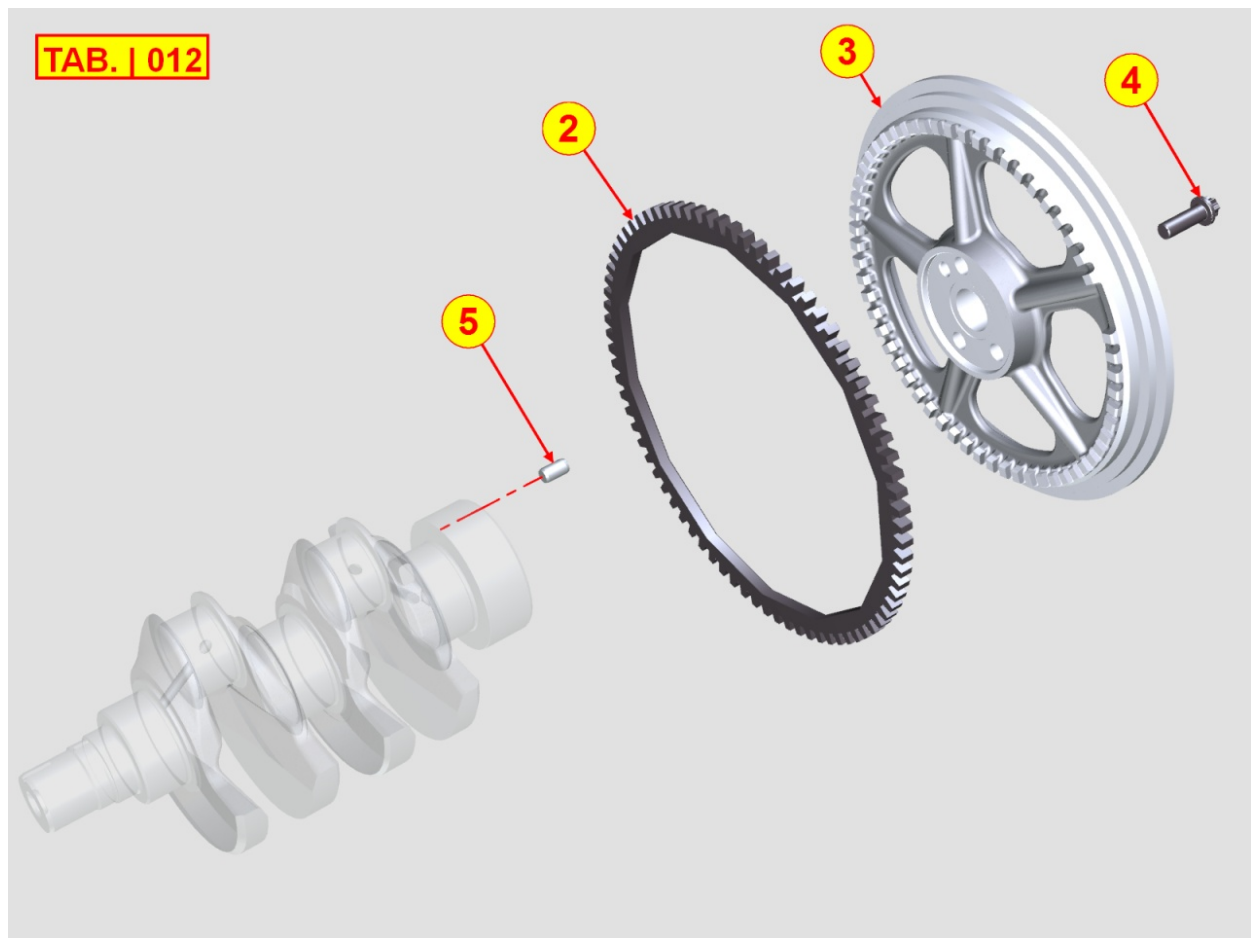

8012400050 - FLYWHEEL

Pos	Kit	Included In	Code	Description	Qty	Old Code	Tech. Info
2		(A)	ED0098816620-S	VOLANO COMPLETO	1	ED0028162420-S	⚠
4			ED0017801400-S	VITE/SCREW 10	3		⚠
5			ED0084001200-S	PARAL.PIN	1		⚠