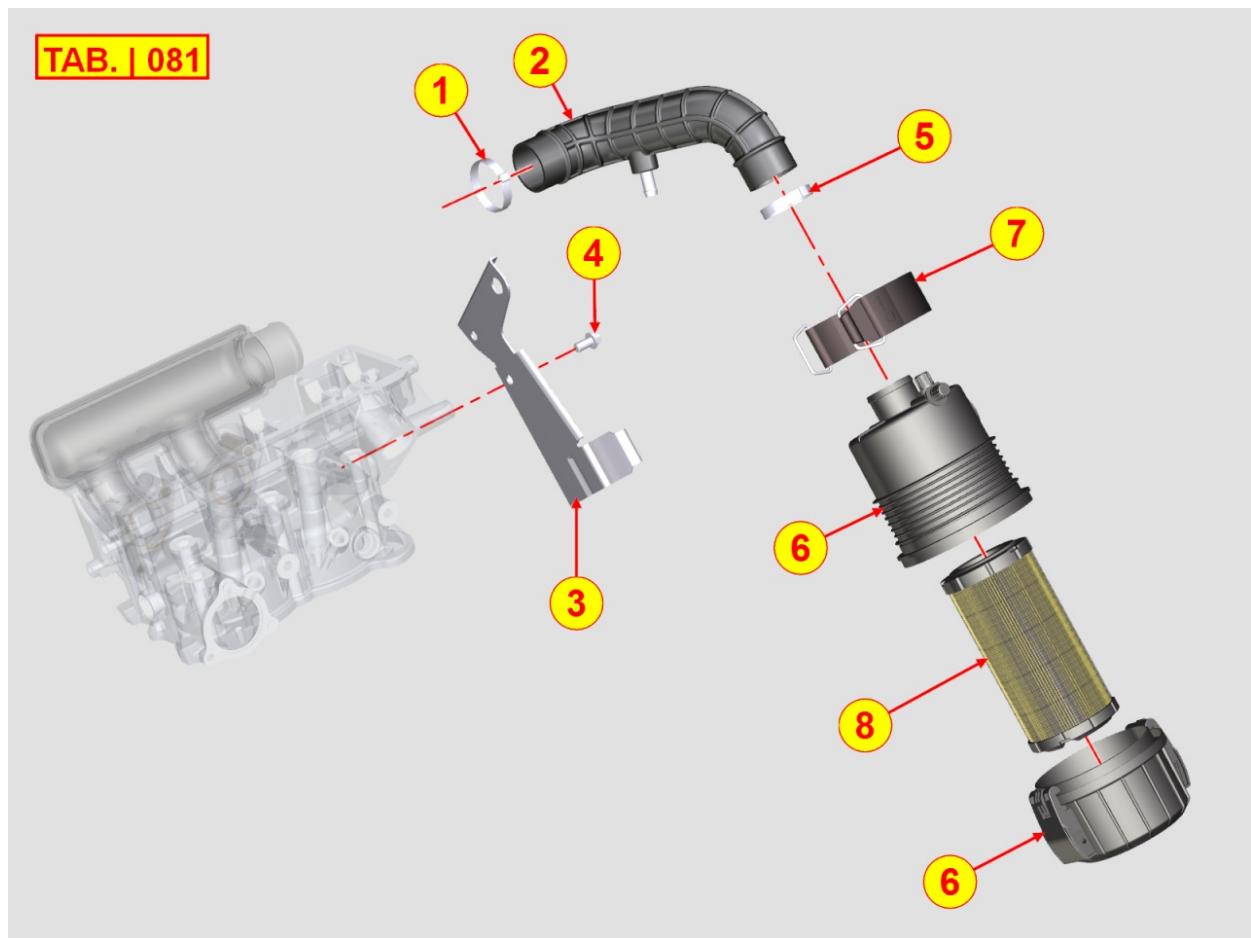

8081400030 - AIR FILTER

Pos	Kit	Included In	Code	Description	Qty	Old Code	Tech. Info
1			ED0036302200-S	FASCETTA/CLAMP 10	1		
2			ED0053651490-S	MANICOTTO/HOSE N	1		
3			ED0085459740-S	STAFFA/BRACE N	1		
4			ED0017701600-S	HEX FLANG HEAD M8x16-8G+ZN.B	2		
5			ED0036301760-S	FASCETTA/CLAMP	1		
6	(A)		ED0037004620-S	FILTRO AR./AIRCLEANER N	1		
7			ED0024404210-S	CINGHIA/V-BELT	1		
8		(A)	ED0021751660-S	CARTRIDGE,AIR	1