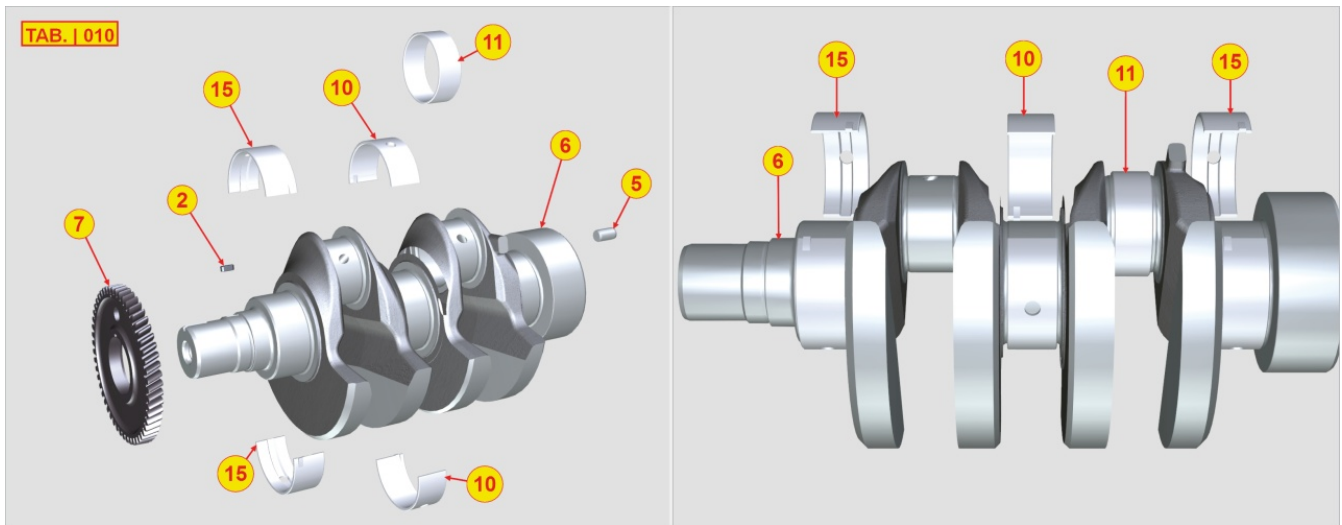

8010400050 - CRANKSHAFT

Pos	Kit	Included In	Code	Description	Qty	Old Code	Tech. Info
2		(A)	ED0022801630-S	CHIAVETTA/KEY N 10	1		
5		(A)		801240...0			
6	(A)		ED0010514870-S	CRANKSHAFT LDW492 S/P ASS.Y	1		
7		(A)	ED0049363050-S	INGRANAGGIO COMANDO EQUILIBR.	1		⚠
10		(A)		802040...0			
11		(A)		801140...0			
15		(A)		802040...0