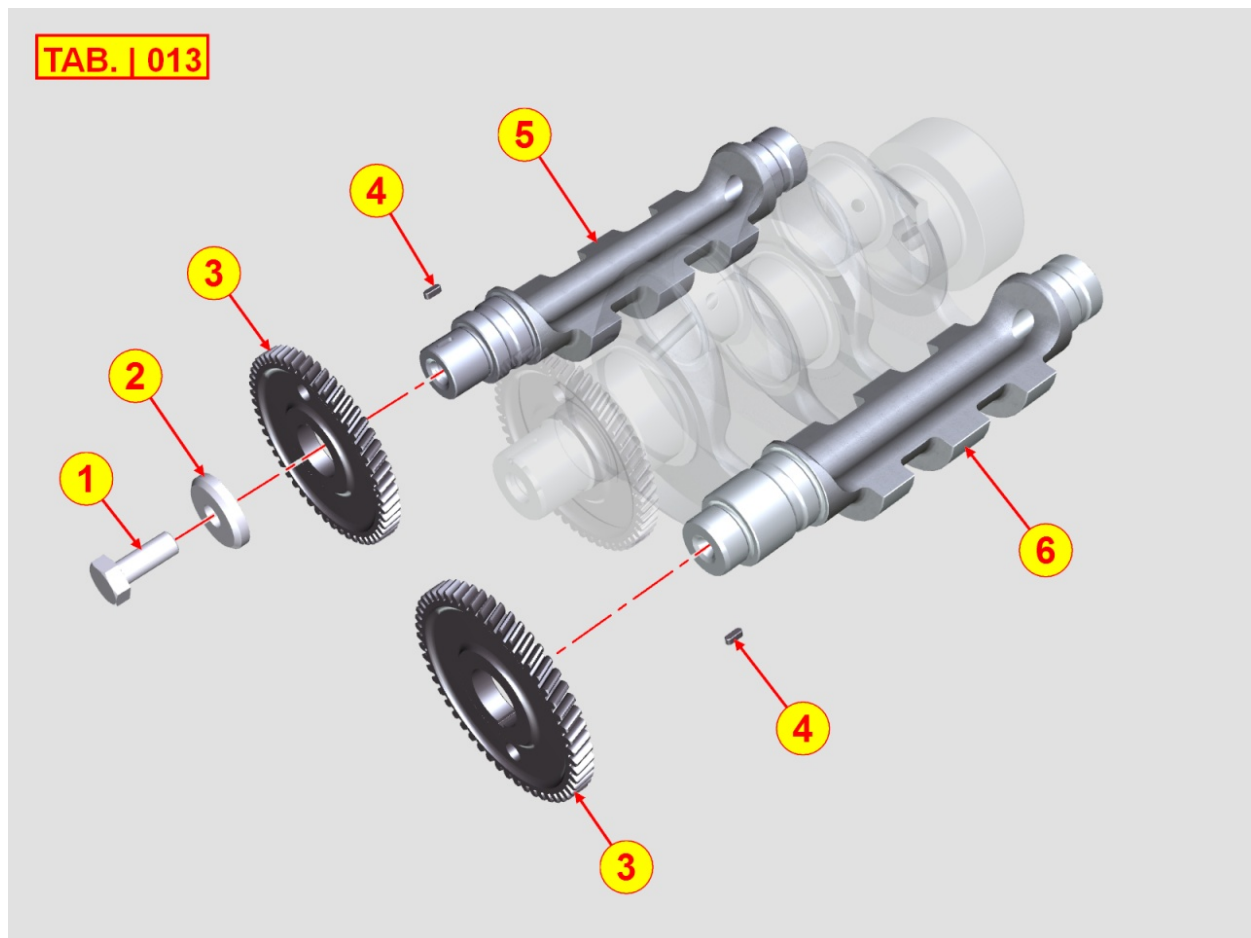

8013400030 - EQUALIZER SHAFT

Pos	Kit	Included In	Code	Description	Qty	Old Code	Tech. Info
1			ED0098201420-S	Hex bolt M10x25L, 1.25P	1		
2			ED0076253190-S	RONDELLA/WASHER N	1		
3			ED0049362700-S	INGRANAGGIO/GEAR D	2		
4			ED0022801630-S	CHIAVETTA/KEY N 10	2		
5			ED0011112510-S	ALBERO/SHAFT	1		
6			ED0011112500-S	ALBERO/SHAFT	1