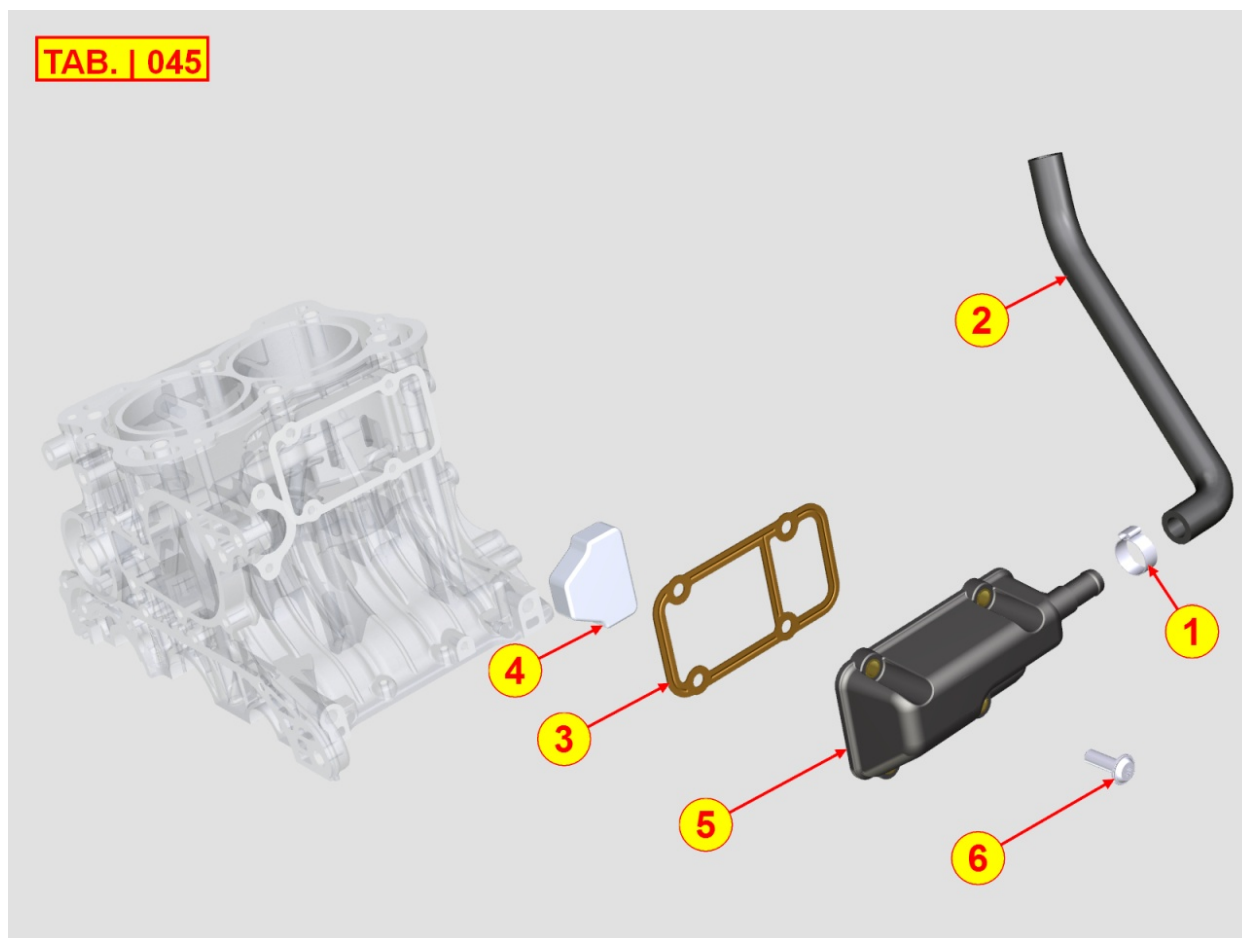

8045400030 - BREATHER SYSTEM

TAB. | 045

Pos	Kit	Included In	Code	Description	Qty	Old Code	Tech. Info
1			ED0036301740-S	FASCETTA/CLAMP	10		
2			ED0094001620-S	TUBO DEPR./SUCTIONL.			
3			ED0045802190-S	GUARNIZIONE/GASKET	10		
4			ED0059760090-S	PAGLIETTA/WIREMESH	N		
5			ED0026101130-S	COPERCHIO/COVER			
6			ED0097303890-S	VITE/CAPSCREW	10