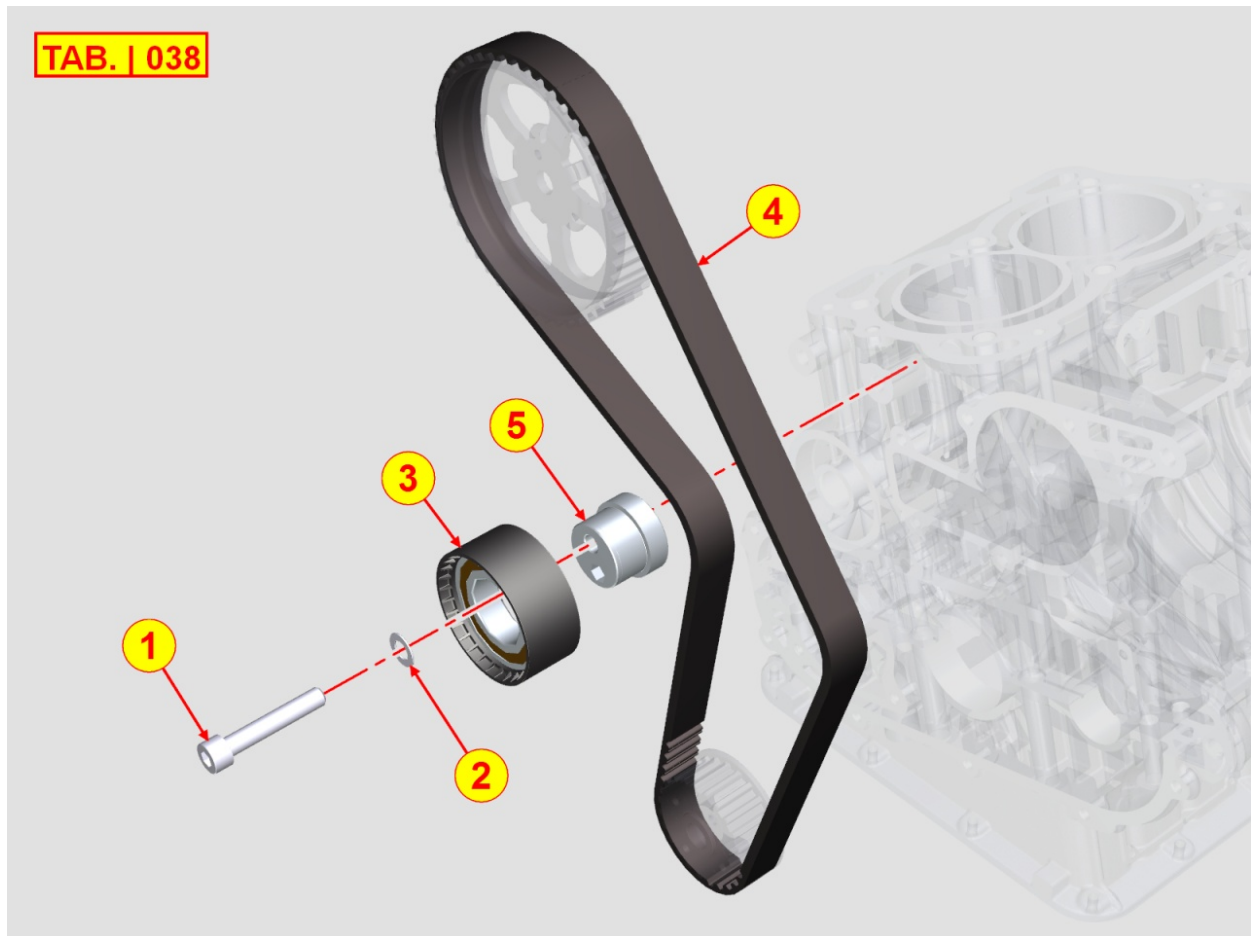

8038400040 - TIMING SYSTEM

Pos	Kit	Included In	Code	Description	Qty	Old Code	Tech. Info
1			ED0097300320-S	SOC HEAD CAP SCR M8X45L 8.8	1		
2			ED0075550290-S	BEL WASHER D15/8.4 0.8 T	1		
3			ED0041100500-S	GALOPPINO TENDICINGHIA COMPL.	1	ED0041100450-S	
4			ED0024404110-S	CINGHIA/V-BELT	1