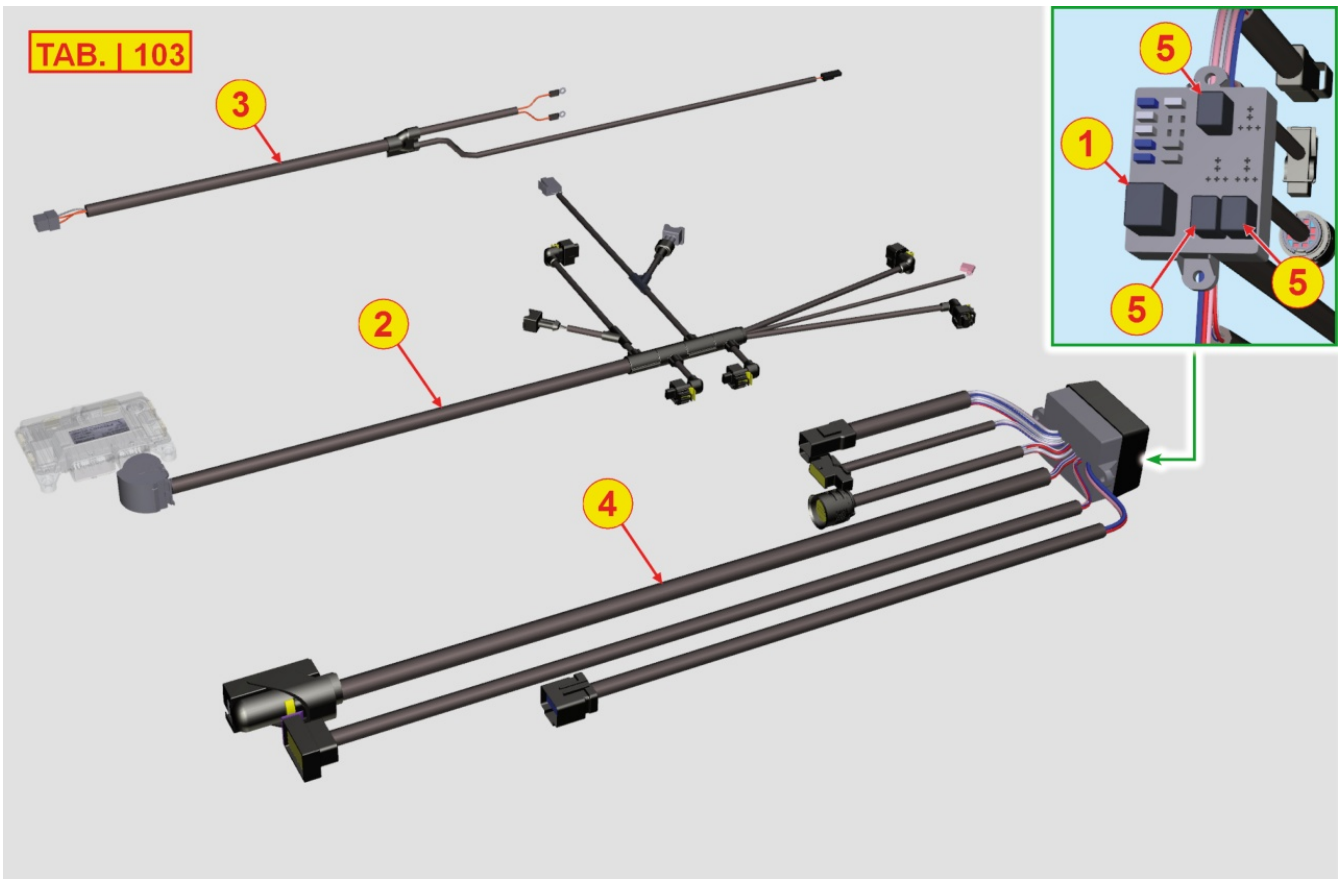

8103400070 - CONTROL PANEL / ENGINE WIRES

Pos	Kit	Included In	Code	Description	Qty	Old Code	Tech. Info
2			ED0021864000-S	CABLE	1		
3			ED0021863310-S	CABLE	1