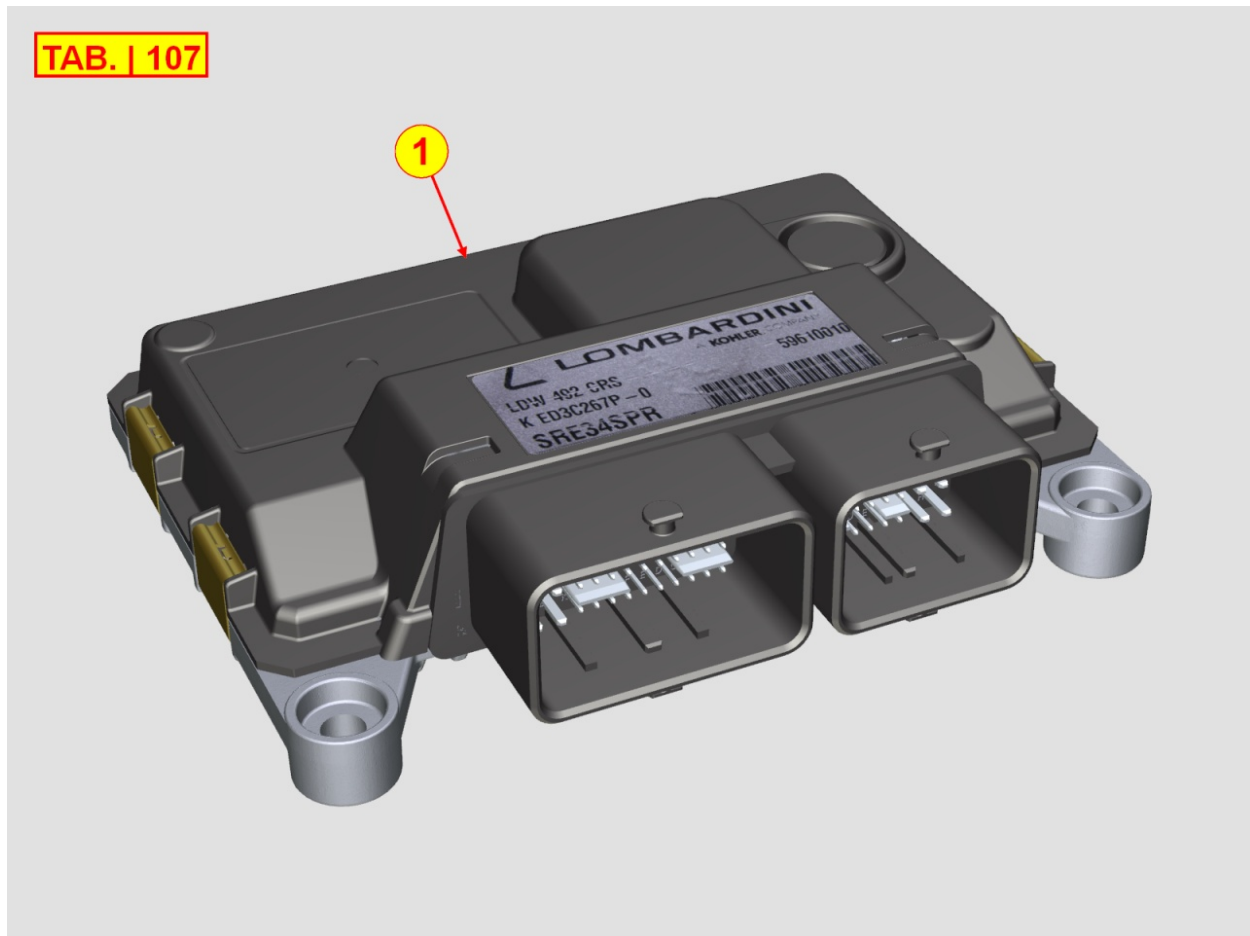

8106400040 - GLOW PLUGS / CONTROL UNIT

TAB. | 106

Pos	Kit	Included In	Code	Description	Qty	Old Code	Tech. Info
1			ED0021001240-S	GLOW PLUG	2		

8107400500 - ECU - DCU - ELECTRONIC CONTROLS

Pos	Kit	Included In	Code	Description	Qty	Old Code	Tech. Info
1			ED0021936390-S	ECU 3200rpm (ligier+Microcar)	1	ED0021934420-S	