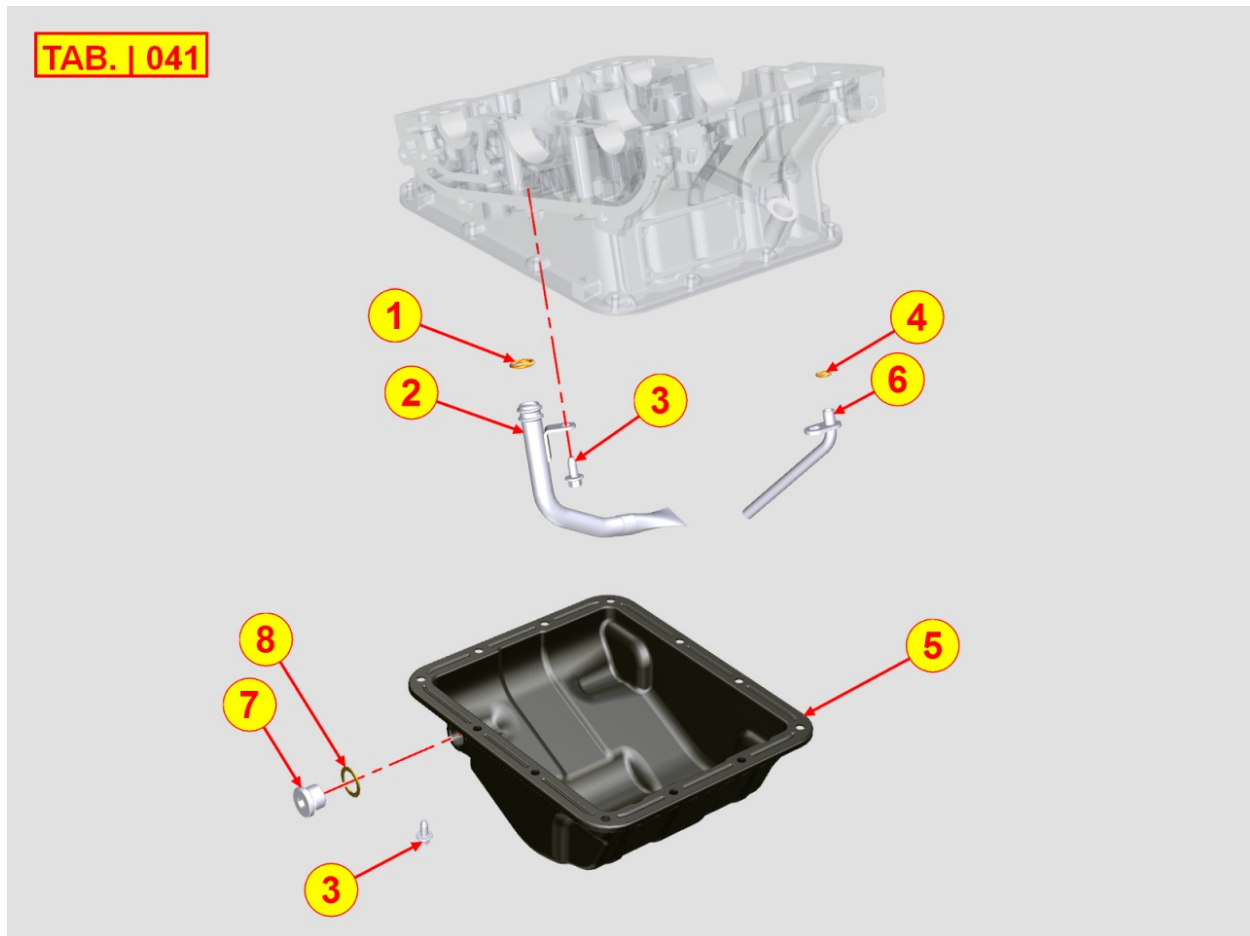

8041400040 - OIL PAN

Pos	Kit	Included In	Code	Description	Qty	Old Code	Tech. Info
1			ED0012000300-S	OR 116-SILICONIC RUBBER	1		
2			ED0094853150-S	TUBO OLIO/OIL PIPE	1		
3			ED0017601300-S	HEX FLANG HEAD SCRE M6X12-8.8+Zn.B	14		
4			ED0012002660-S	O RING	1		
5	(A)		ED0066457750-S	PORT. FONDO/OIL PAN	1		
6			ED0094852880-S	TUBO OLIO/OIL PIPE	1		
7		(A)	ED0090400260-S	PLUG M18x1,5 DIN 908 8.8+ZnB	1		
8		(A)	ED0046700880-S	CUPPER WASHER 18X24X1	1