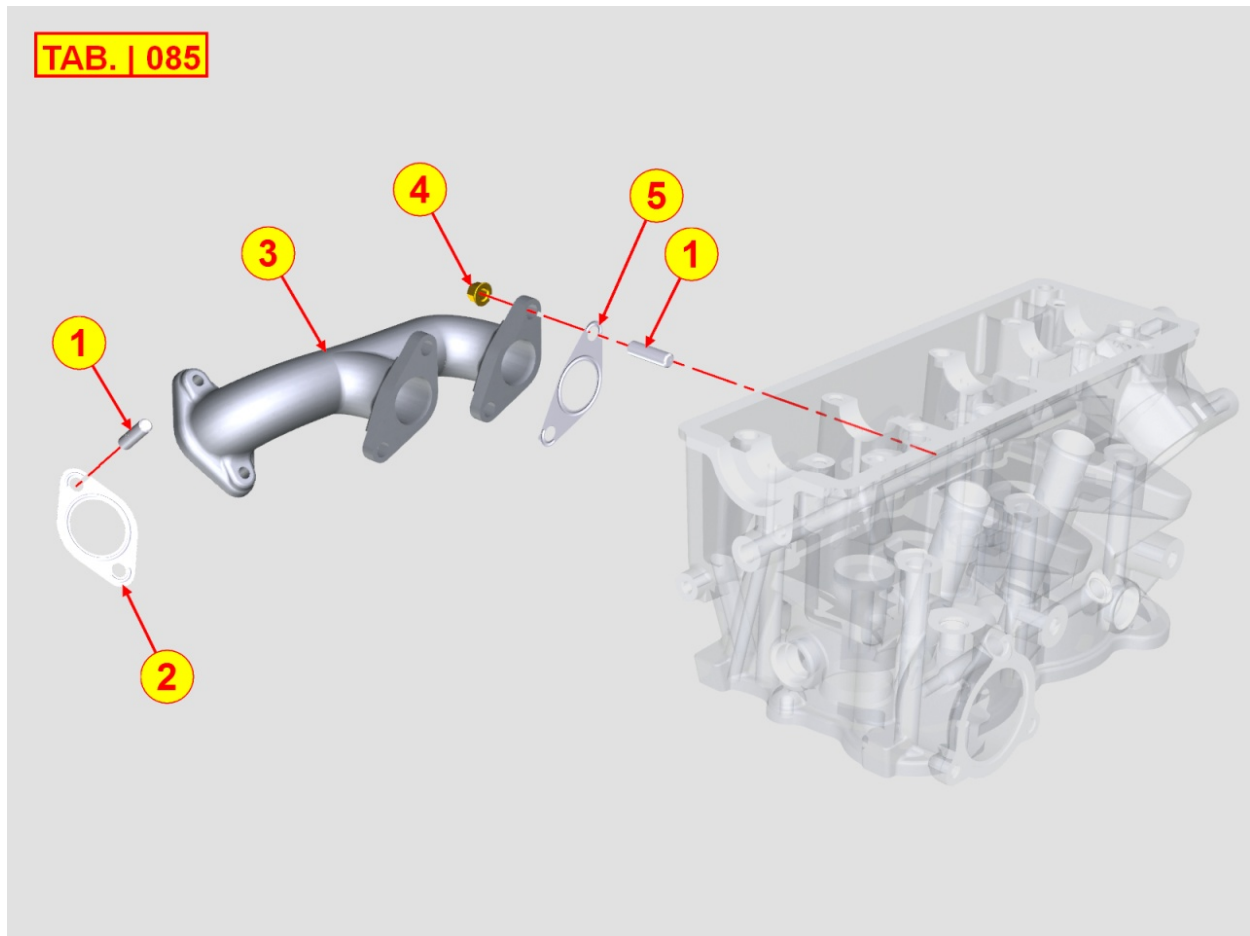

8085400020 - EXHAUST GAS MANIFOLD

Pos	Kit	Included In	Code	Description	Qty	Old Code	Tech. Info
1			ED0067800680-S	STUD	6		
2			ED0048200690-S	GUARNIZIONE/GASKET	10		
3			ED0024865330-S	EXHAUST MANIFOLD	1		
4			ED0032401650-S	FLG NUT M8 COPPER PLATED	6		
5			ED0048200670-S	GUARNIZIONE/GASKET	10