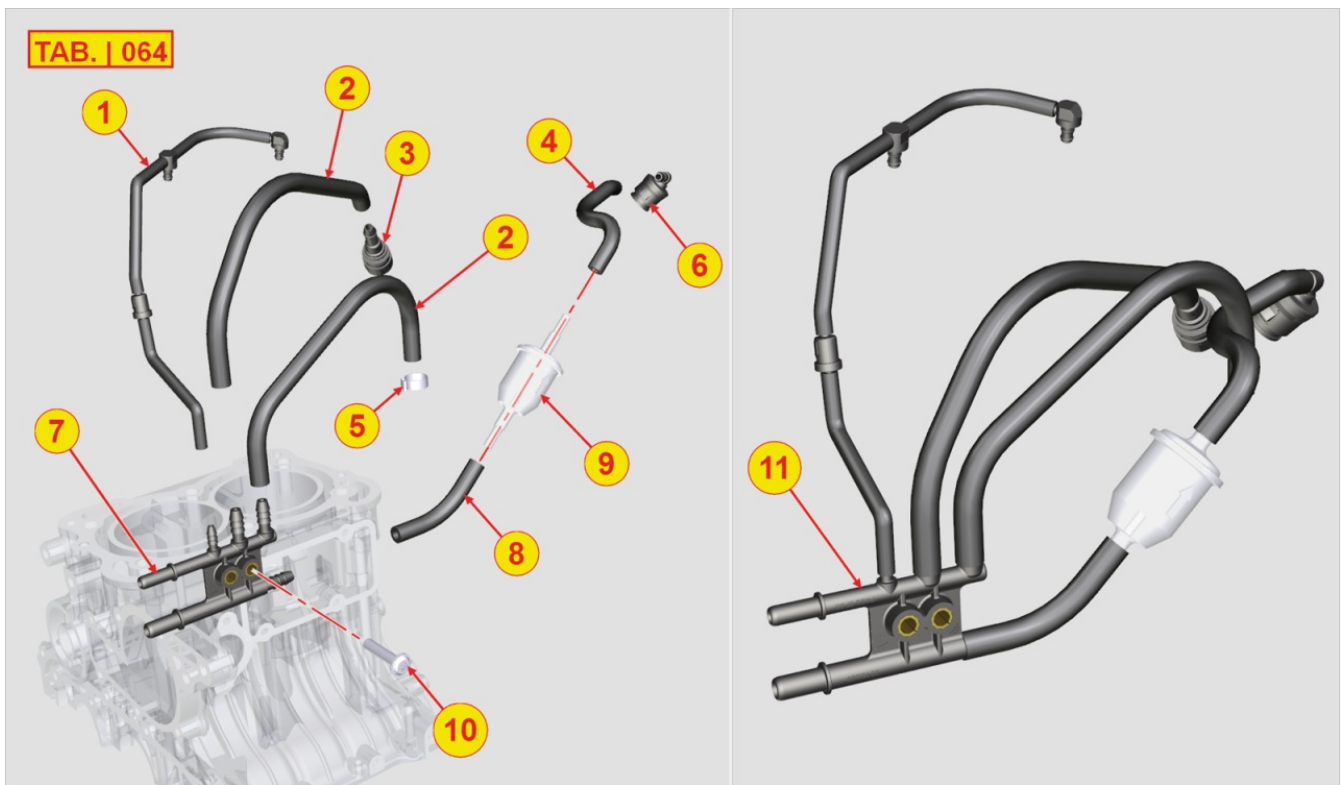

8064400060 - FUEL LINES

Pos	Kit	Included In	Code	Description	Qty	Old Code	Tech. Info
1		(A)	ED0095712370-S	TUBO RIFIUTO INIETTORI	1		
2		(A)	ED0093761420-S	TUBO COMBUSTIBILE 6.5X11.5	1		
3		(A)	ED0050251220-S	QUICK CONNECTOR 5/16"	1		
4		(A)	ED0093761410-S	TUBO COMBUSTIBILE 6.5X11.5	1		
5		(A)	ED0036300040-S	CLAMP	1		
6			ED0050251230-S	QUICK CONNECTOR 3/8"	1		
7		(A)	ED0035450800-S	DISTR.COMB./DISTR.COMB.	1		
8		(A)	ED0093761400-S	*TUBO COMBUSTIBILE 6.5X11.5	1		
9		(A)	ED0037300710-S	FILTRO COMB./FUEL FILTER	1		
10			ED0097304090-S	VITE/SCREW 10	2		
11	(A)		ED0035450820-S	DISTR.COMB./DISTR.COMB.	1