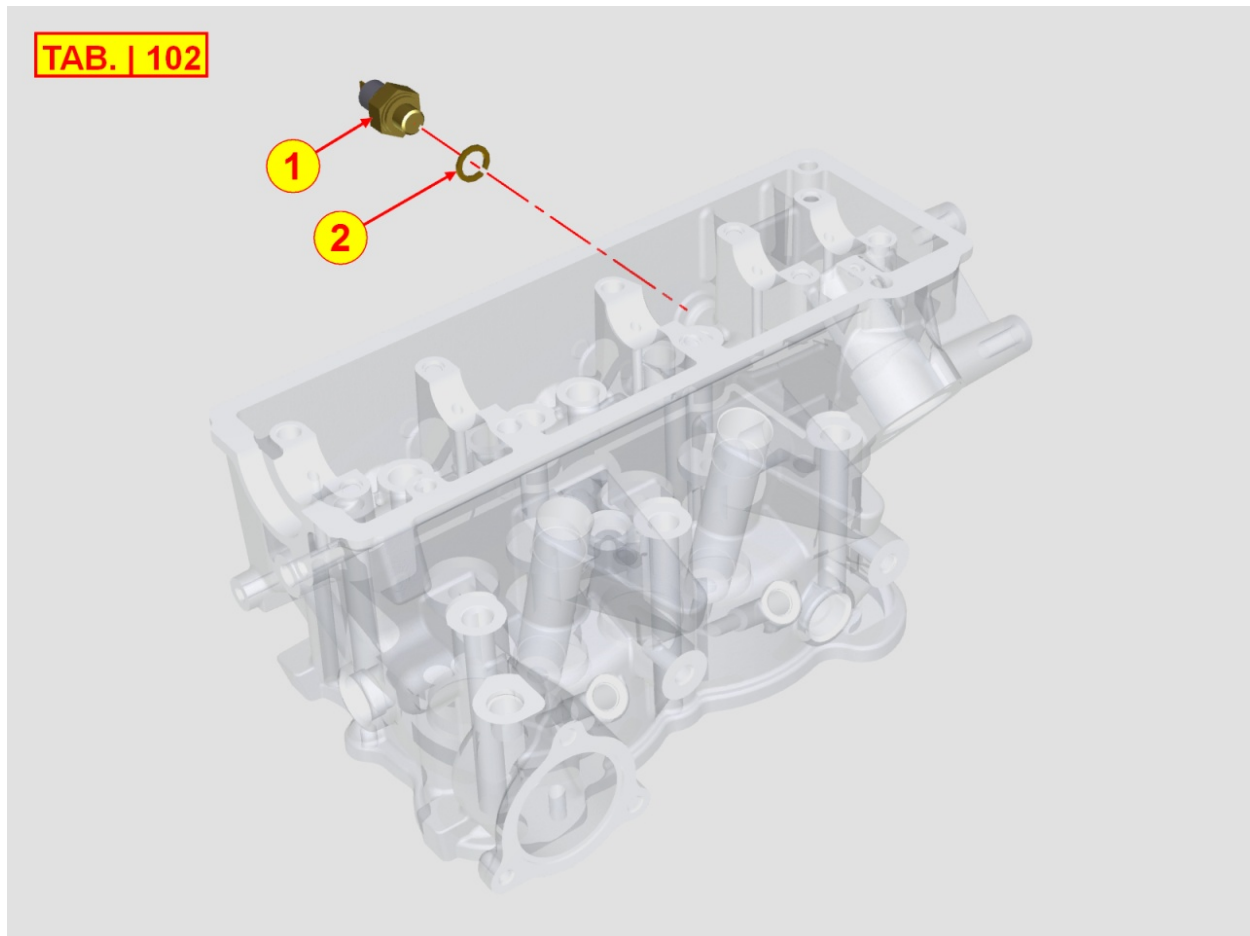

8102400010 - OIL PRESSURE SWITCH

Pos	Kit	Included In	Code	Description	Qty	Old Code	Tech. Info
1			ED0067450930-S	OIL PRESSURE SWITCH 0.3BAR	1		
2			ED0046700600-S	COPPER WASHER	1