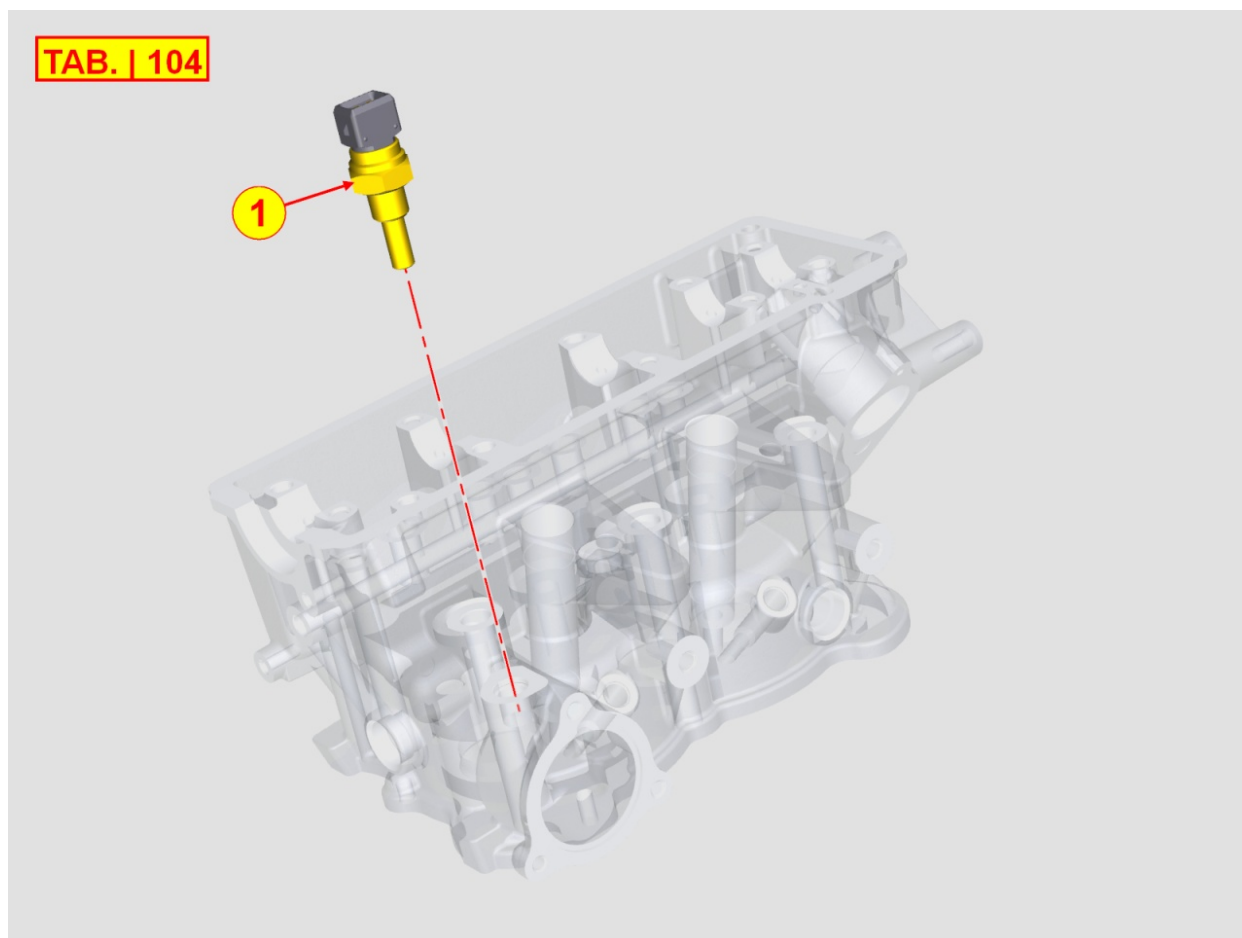

8104400020 - TEMPERATURE SENSORS

Pos	Kit	Included In	Code	Description	Qty	Old Code	Tech. Info
1			ED0080891700-S	WATER TEMPERATURE SENSOR	1