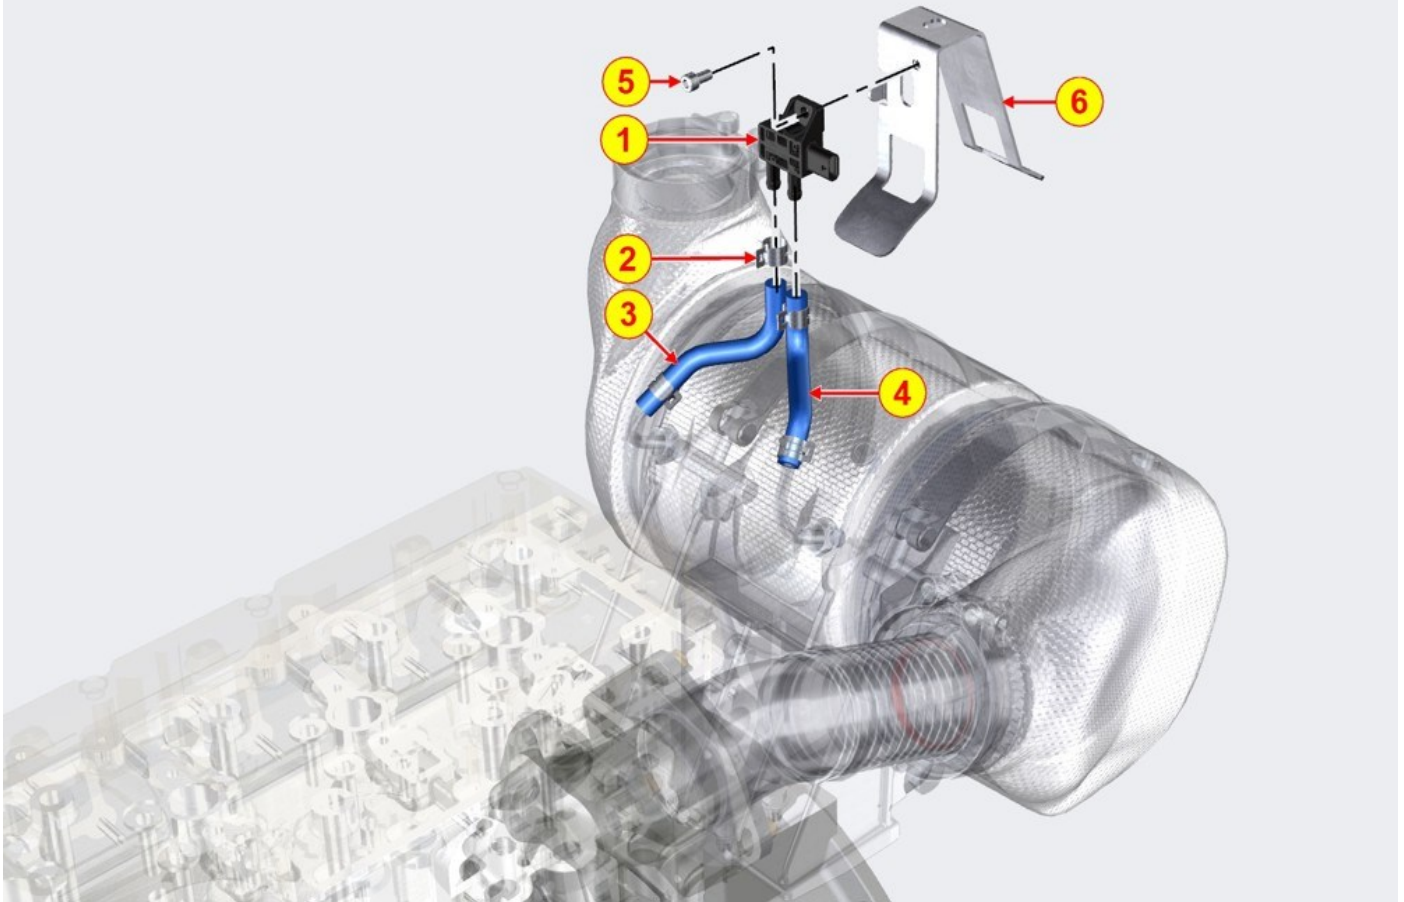

EXHAUST LINE PRESSURE SENSORS - Group: 8113700110

TAB | 113

EXHAUST LINE PRESSURE SENSORS - Group: 8113700110

Pos	Kit	Included in	Part #	Description	QTY	Tech info
1			ED0080891850-S	DELTA-P SENSOR	1	
2			ED0036302790-S	Clamp	4	
3			ED0093056590-S	Delta-P HOSE	1	
4			ED0093056600-S	Delta-P HOSE	1	
5			ED0017601960-S	Screw	1