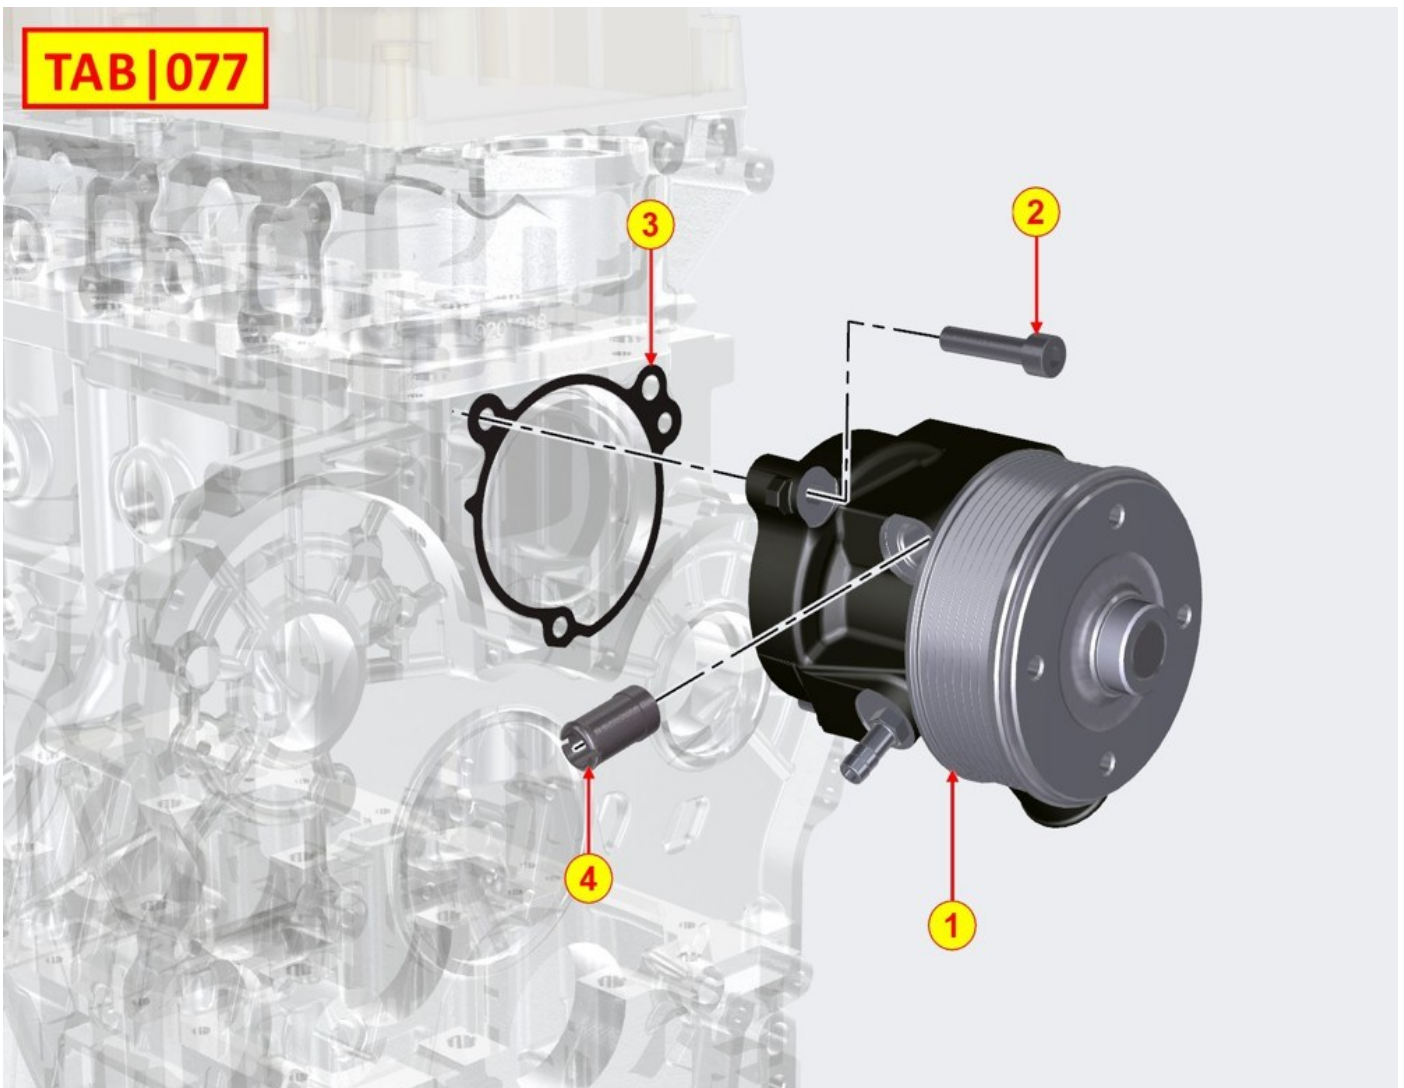

COOLANT PUMP - Group: 8077700200

COOLANT PUMP - Group: 8077700200

Pos	Kit	Included in	Part #	Description	QTY	Tech info
1	A		ED0065845690-S	Coolant pump	1	
2			ED0097320630-S	Screw	3	
3		(A)	ED0045802460-S	Gasket	1	
4			ED0072850010-S	Joint	1