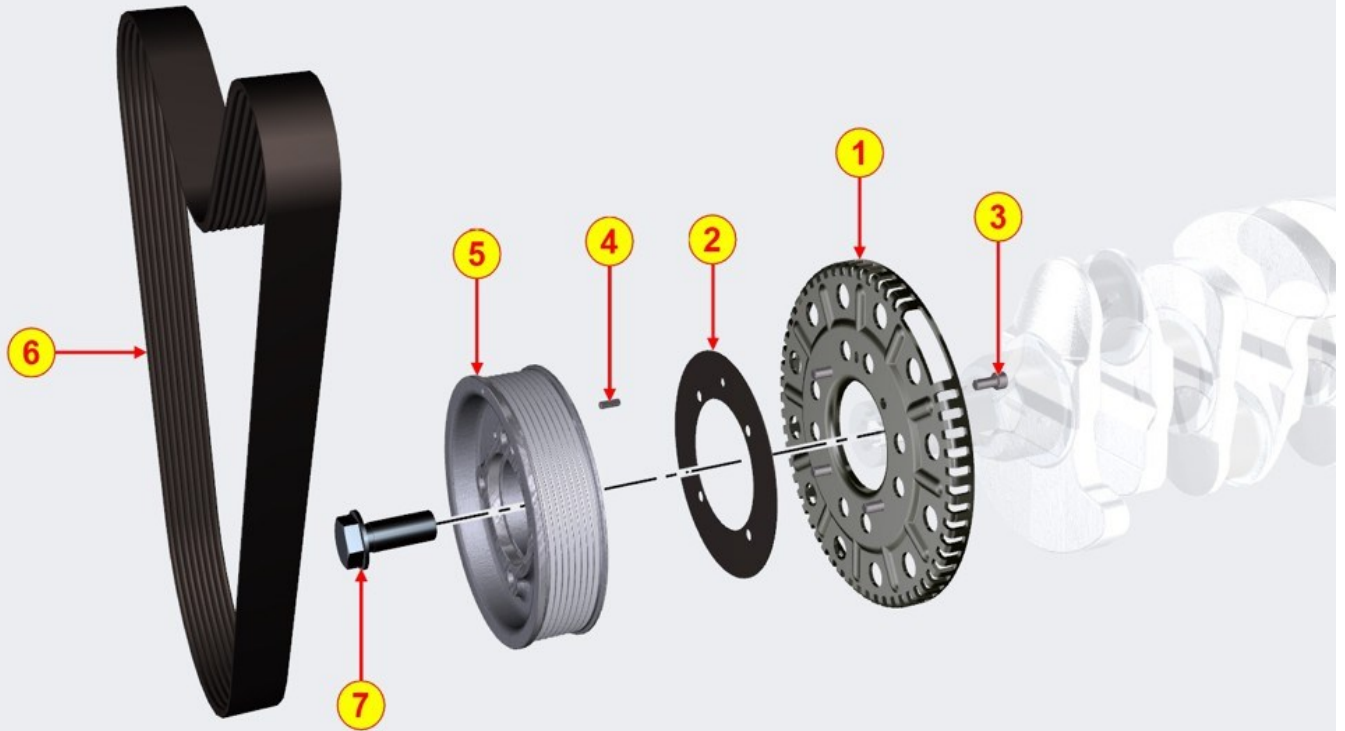

PULLEYS / BELT - Group: 8014700110

TAB|014

PULLEYS / BELT - Group: 8014700110

Pos	Kit	Included in	Part #	Description	QTY	Tech info
1			ED0078151320-S	Wheel	1	
2			ED0034301760-S	Disc	1	
3			ED0097301070-S	Screw	4	
4			ED0084000480-S	Pin	1	
5			ED0069754840-S	Pulley	1