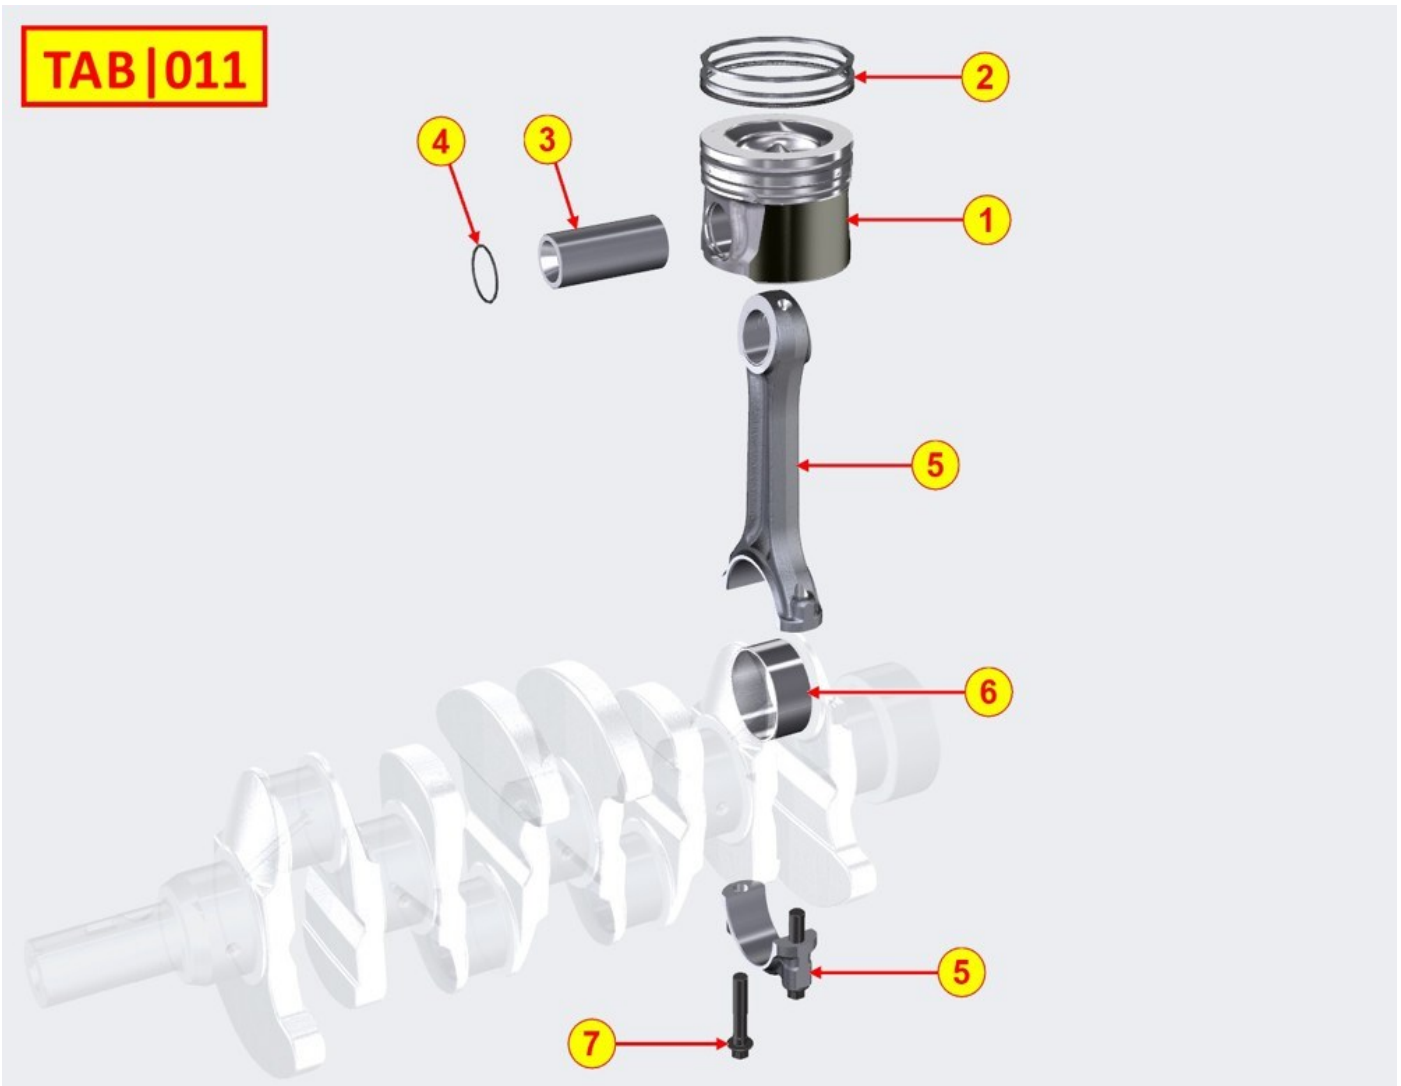

PISTON / CONNECTING ROD - Group: 8011700150

TAB|011

PISTON / CONNECTING ROD - Group: 8011700150

Pos	Kit	Included in	Part #	Description	QTY	Tech info
0			ED0016300850-S	Conrod bushing	1	
1	A		ED0065020890-S	Piston ass.y	4	
2		(A)	ED0082112900-S	Rings kit	4	
3		(A)	ED0084801220-S	Piston pin	4	
4		(A)	ED0011750970-S	Ring	8