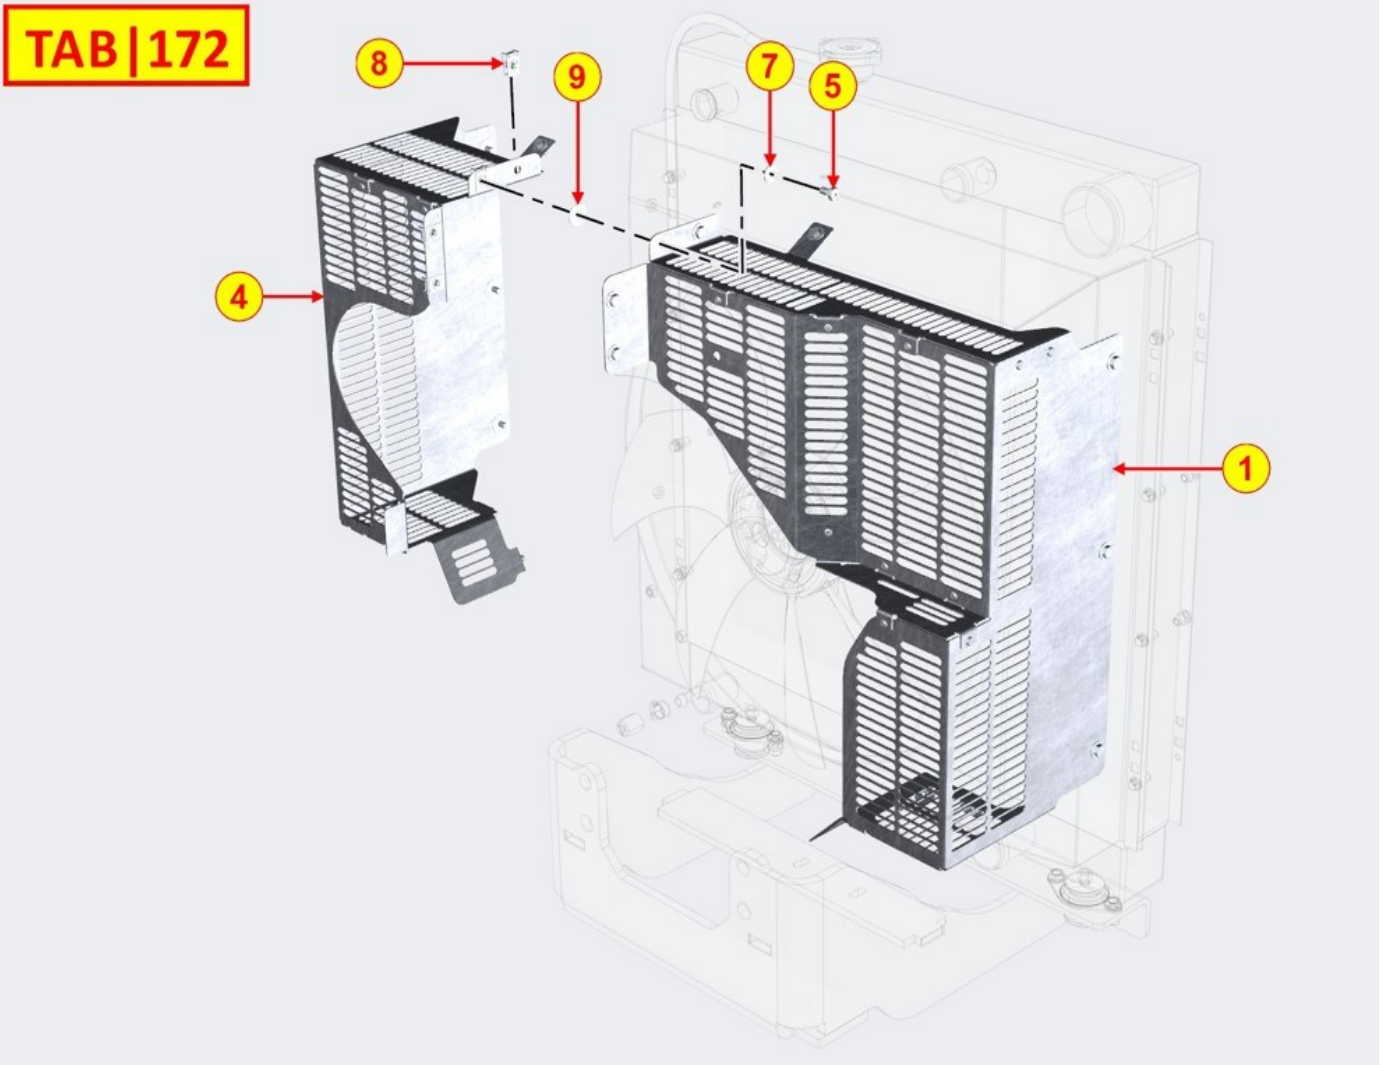

FAN GUARD - Group: 8172700150

FAN GUARD - Group: 8172700150

Pos	Kit	Included in	Part #	Description	QTY	Tech info
1	A		ED0069278850-S	Guard	1	
4	A		ED0069278450-S	Guard	1	
5		(A)	ED0098202470-S	Screw	16	⚠
7		(A)	ED0076250700-S	Washer	16	⚠
8			ED0032060870-S	Nut	4	⚠