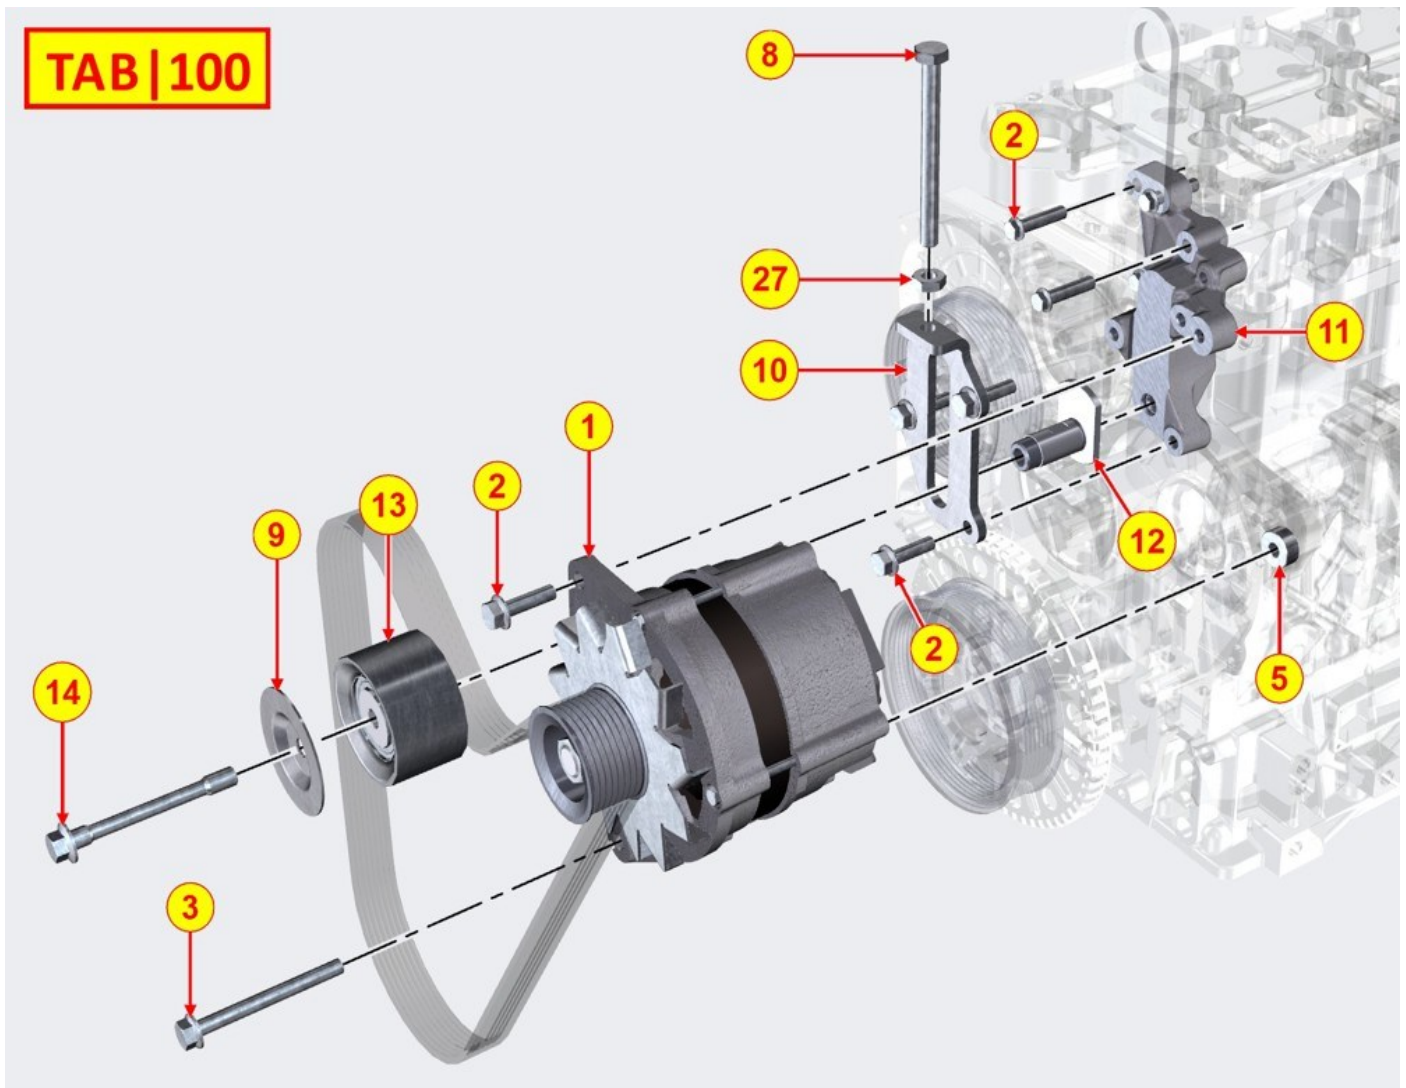

VOLTAGE ALTERNATOR - Group: 8100700200

TAB | 100

VOLTAGE ALTERNATOR - Group: 8100700200

Pos	Kit	Included in	Part #	Description	QTY	Tech info
1			ED0011574220-S	Alternator	1	
2			ED0017701780-S	Screw	6	
3			ED0017702010-S	Screw	1	
5			ED0035276760-S	Spacer	1	
8			ED0017801890-S	Screw	1