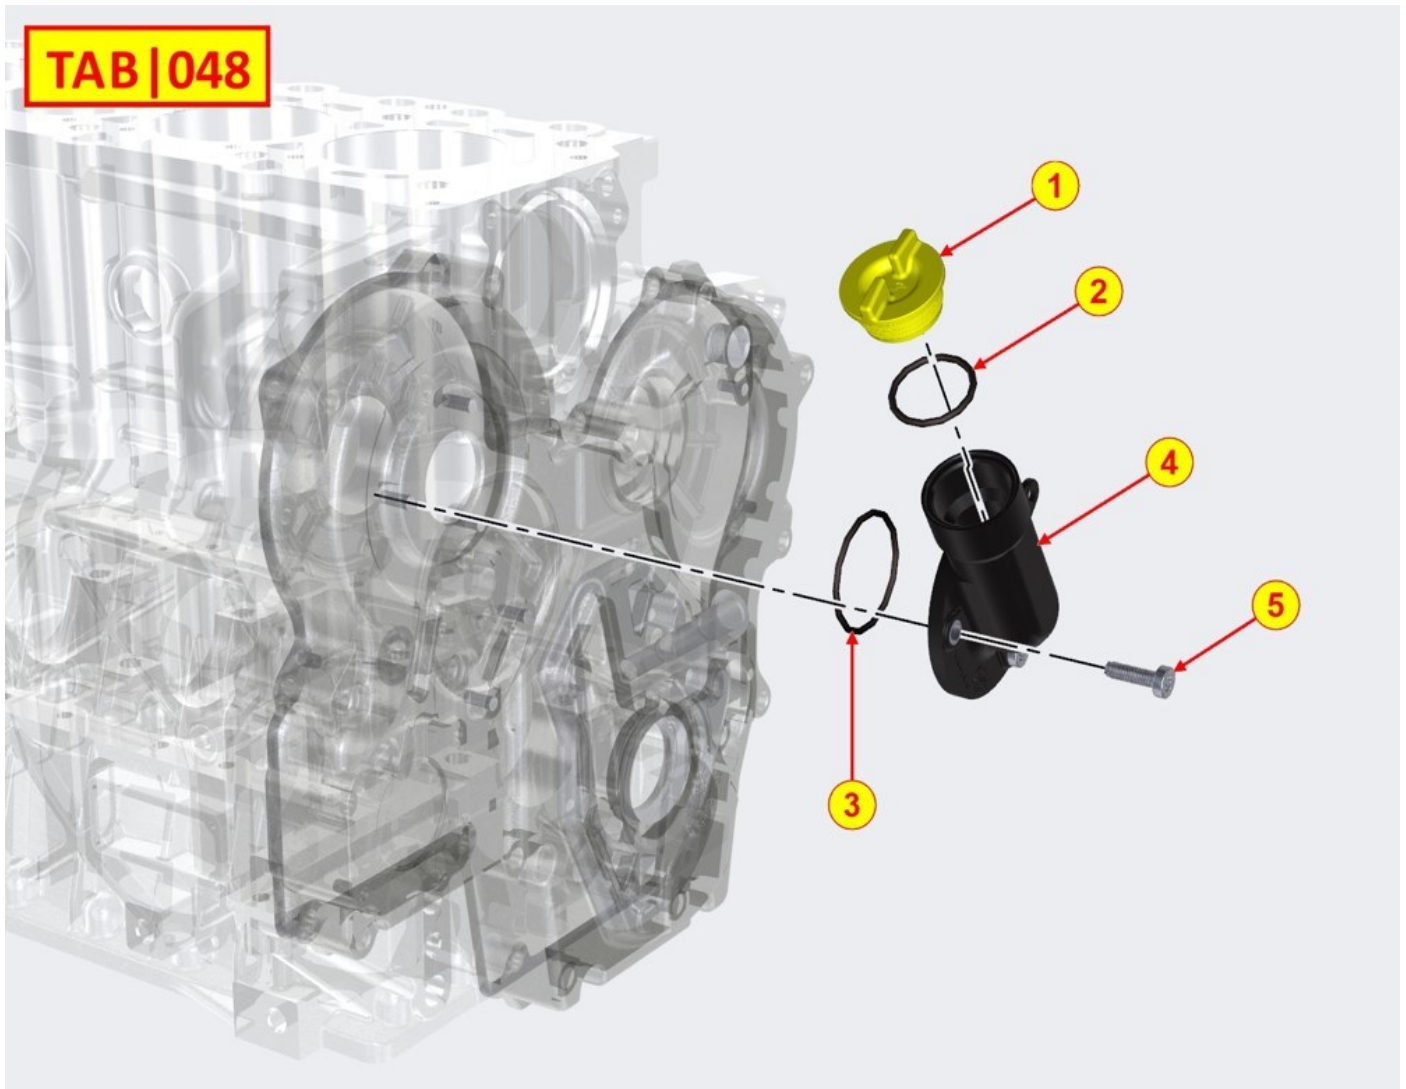

OIL FILLING KIT - Group: 8048700030

TAB | 048

OIL FILLING KIT - Group: 8048700030

Pos	Kit	Included in	Part #	Description	QTY	Tech info
1			ED0090321290-S	Filler cap	1	
2			ED0012000820-S	O-ring	1	
3			ED0012010980-S	O-ring	1	
4			ED0015700770-S	Union screw	1	
5			ED0097610460-S	Screw	3