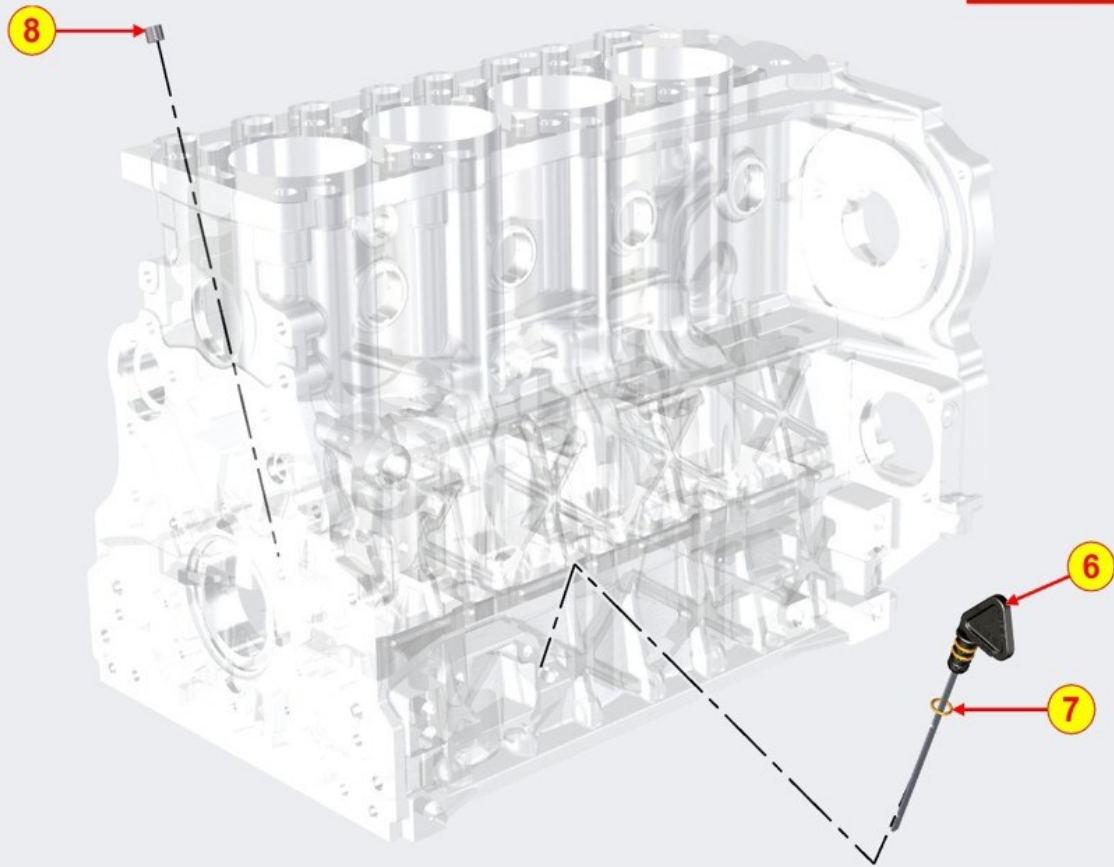

OIL DIPSTICK - Group: 8043700160

TAB | 043

OIL DIPSTICK - Group: 8043700160

Pos	Kit	Included in	Part #	Description	QTY	Tech info
6	A		ED0014006130-S	Dipstick	1	
7		(A)	ED0012003250-S	O-ring	3	
8			ED0090802850-S	Cap	1