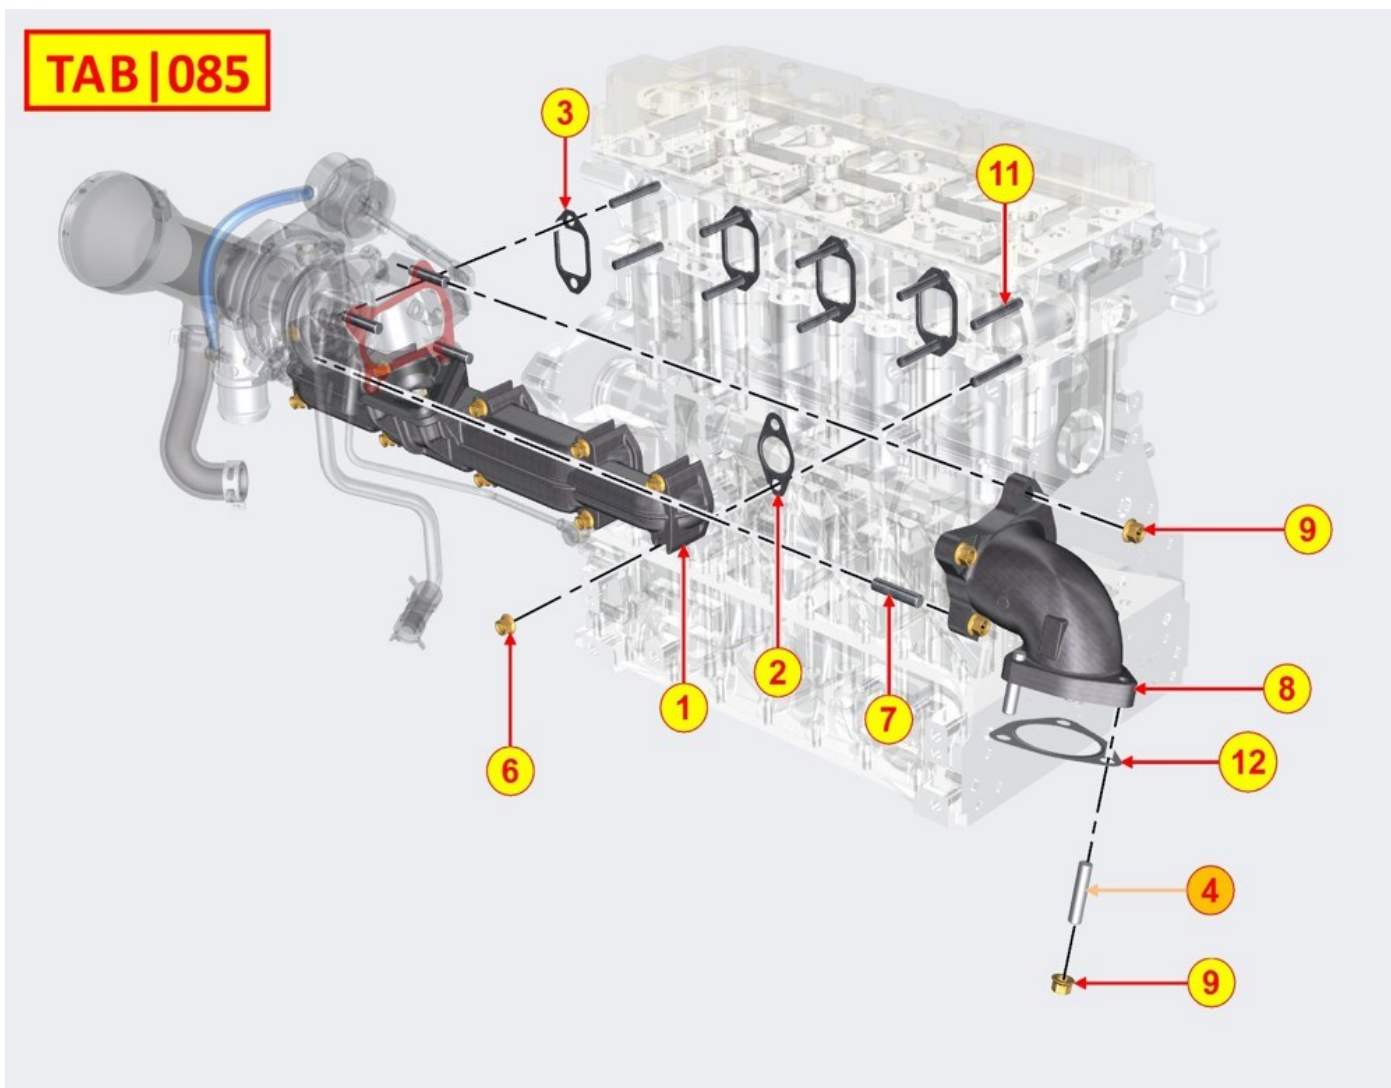

TAB | 085

EXHAUST GAS MANIFOLD - Group: 8085700490

Pos	Kit	Included in	Part #	Description	QTY	Tech info
1			ED0024865990-S	manifold	1	
2			ED0044201230-S	Gasket	1	
3			ED0044201260-S	Gasket	4	
4			ED0067802140-S	Stud	3	
6			ED0032402100-S	Nut	10	