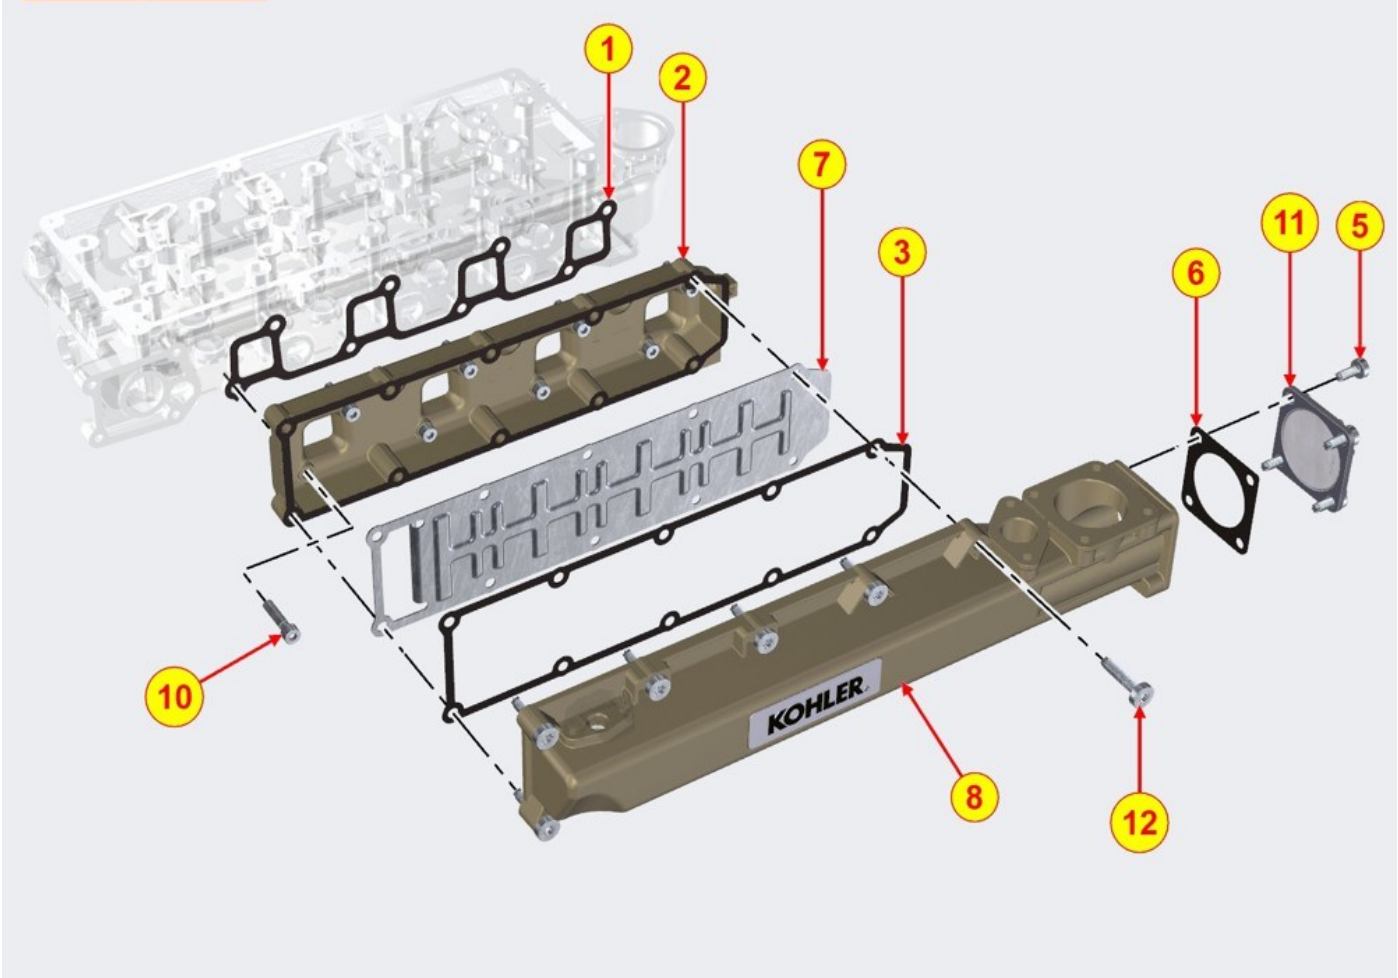

AIR INLET MANIFOLD / AIR FILTER - Group: 8080700120

TAB | 080

AIR INLET MANIFOLD / AIR FILTER - Group: 8080700120

Pos	Kit	Included in	Part #	Description	QTY	Tech info
1			ED0048200870-S	Gasket	1	
2			ED0024865960-S	manifold	1	
3			ED0048200960-S	Gasket	2	
5			ED0097610480-S	Screw	4	
6			ED0048200150-S	Gasket	2	