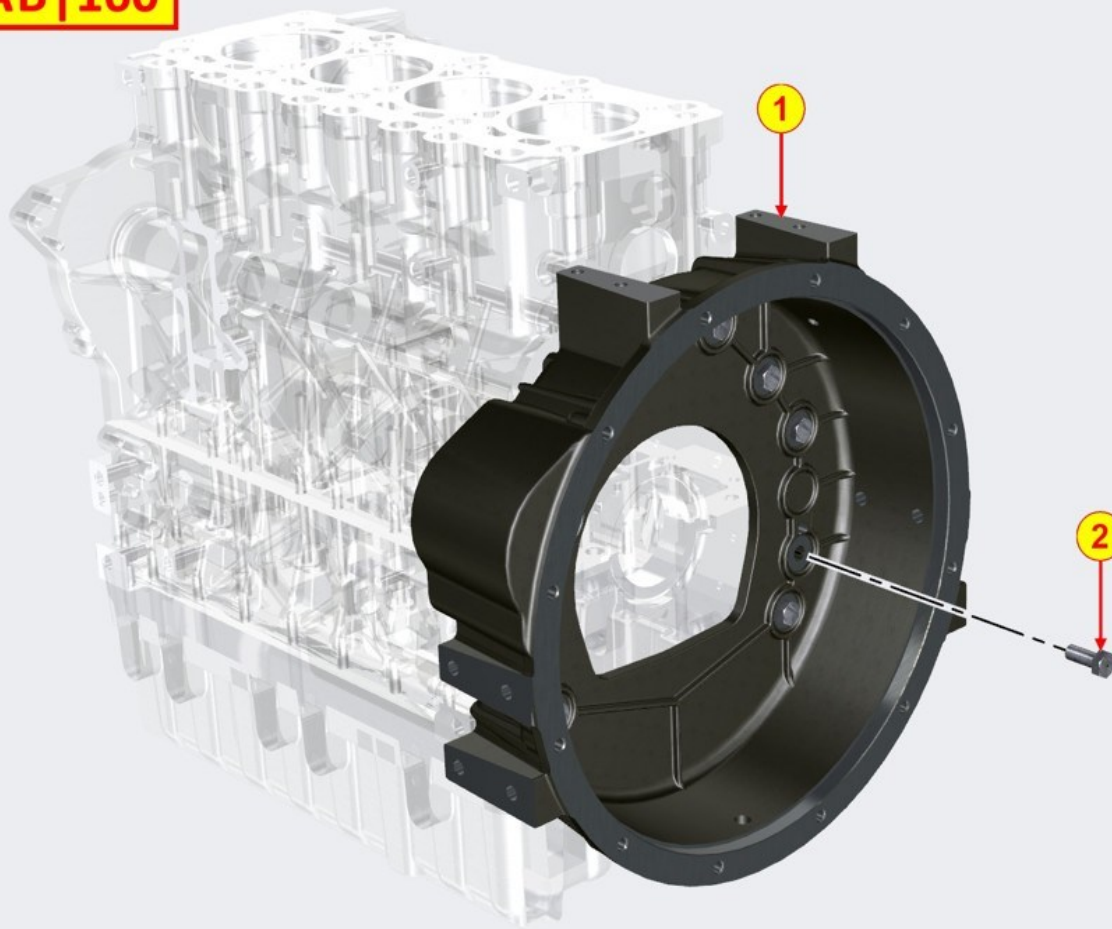

ENGINE FLANGE / BACKPLATE - Group: 8160700090

TAB | 160

ENGINE FLANGE / BACKPLATE - Group: 8160700090

Pos	Kit	Included in	Part #	Description	QTY	Tech info
1			ED0020324490-S	Flywheel housing	1	
2			ED0017800310-S	Screw	10