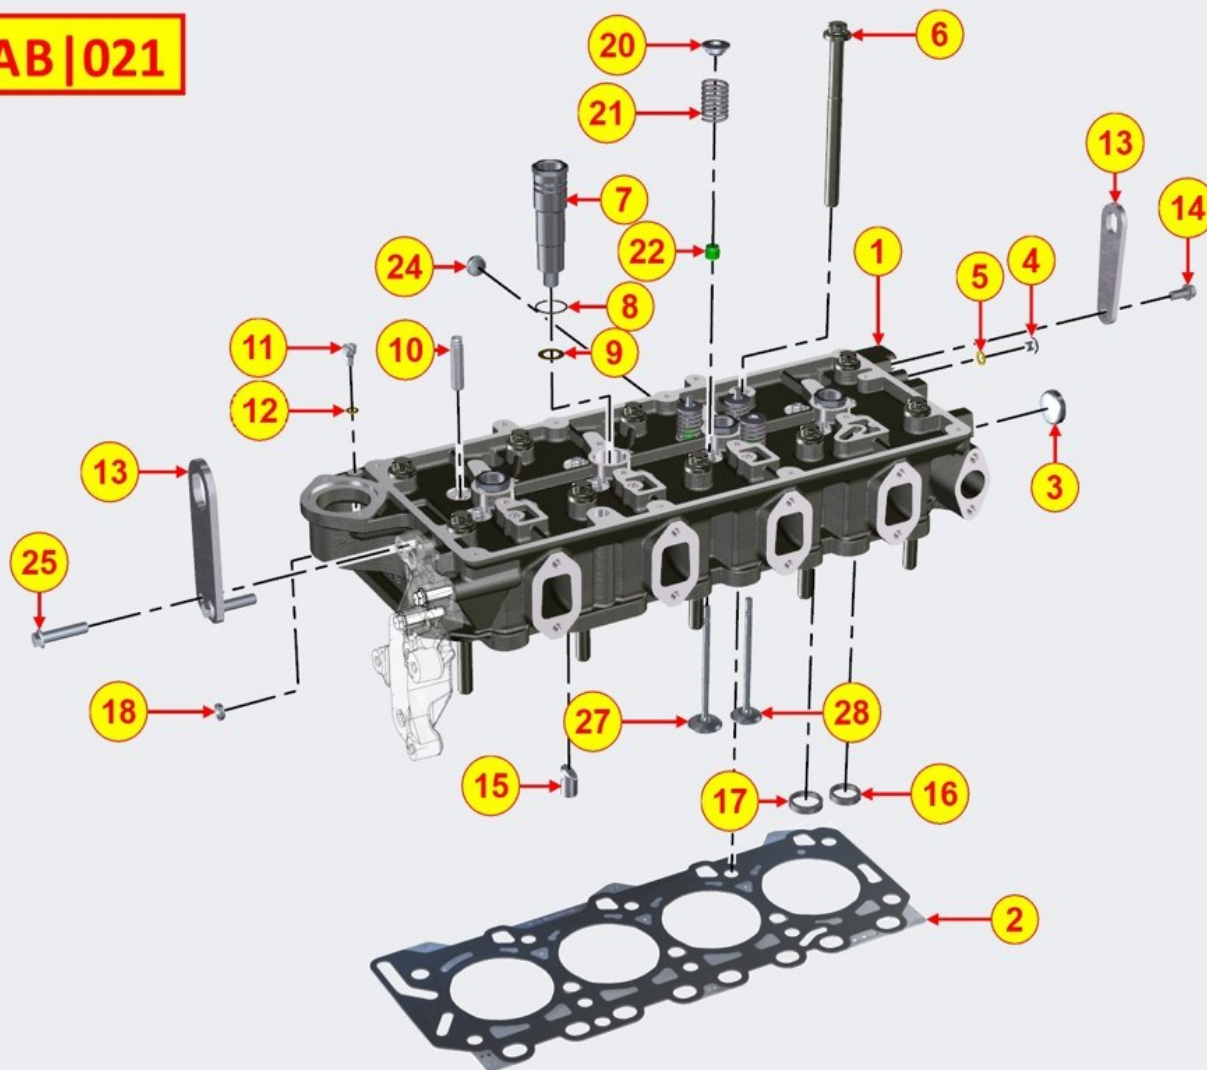

CYLINDER HEAD - Group: 8021700750

TAB|021

CYLINDER HEAD - Group: 8021700750

Pos	Kit	Included in	Part #	Description	QTY	Tech info
1	A		ED0092020170-S	CYLINDER HEAD ASSY KDI2504	1	⚠
2			ED0047311120-S	Cyl. head gasket 1 hole	1	⚠
2			ED0047311130-S	Cyl. head gasket 2 holes	1	⚠
2			ED0047311140-S	Cyl. head gasket 3 holes	1	⚠
3	(A)		ED0089900220-S	Cap	1