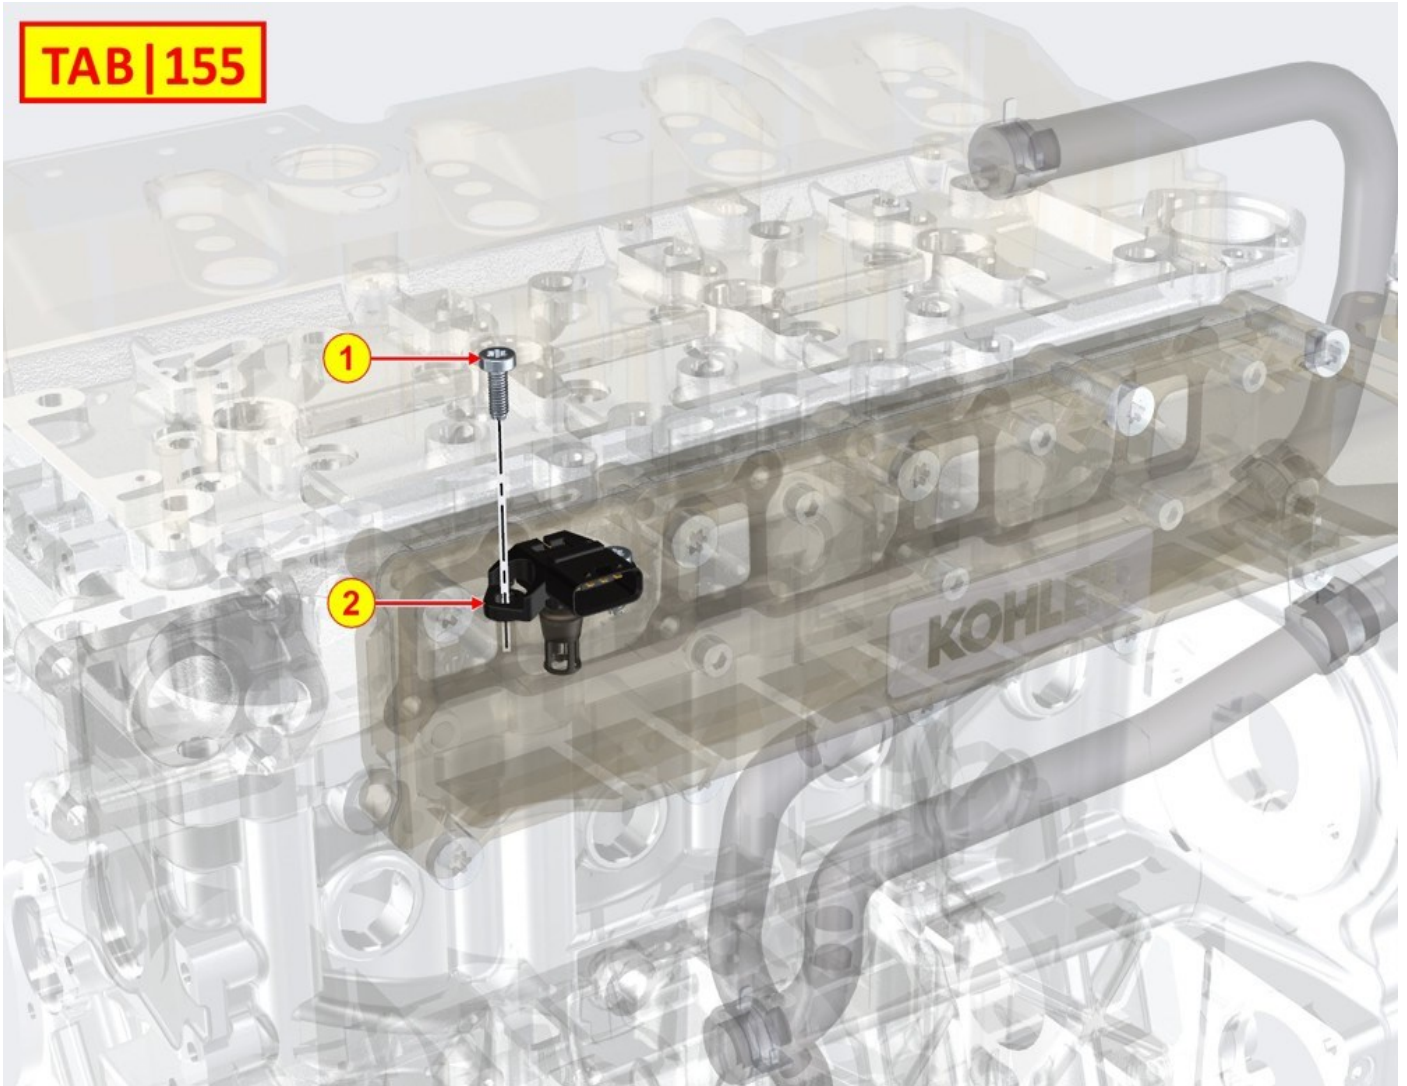

6

ED0076252130-S

Washer

2

T-MAP SENSOR - Group: 8155700010

TAB | 155

T-MAP SENSOR - Group: 8155700010

Pos	Kit	Included in	Part #	Description	QTY	Tech info
1			ED0097610450-S	Screw	2	
2			ED0080891620-S	T-MAP SENSOR	1	