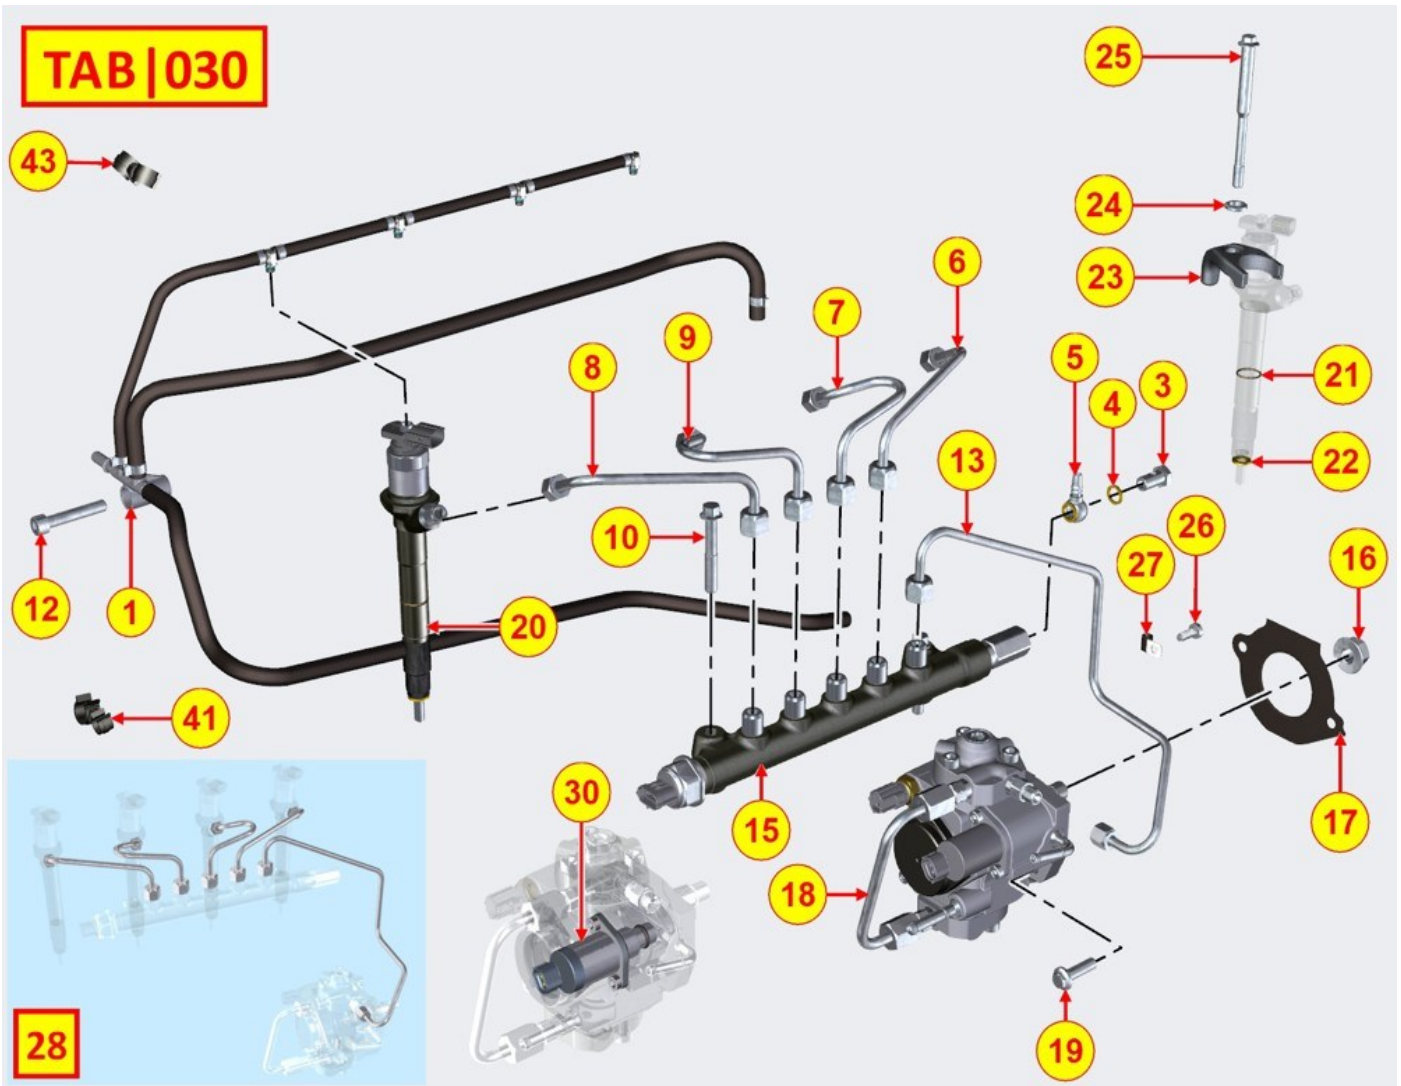

INJECTION SYSTEM - Group: 8030700990

INJECTION SYSTEM - Group: 8030700990

Pos	Kit	Included in	Part #	Description	QTY	Tech info
0			ED0036175690-S	Clamp	1	
0			ED0045802920-S	Gasket	1	
1			ED0035450980-S	Distributor	1	⚠
3			ED0019011670-S	Union screw	1	
4			ED0046700590-S	Gasket	2