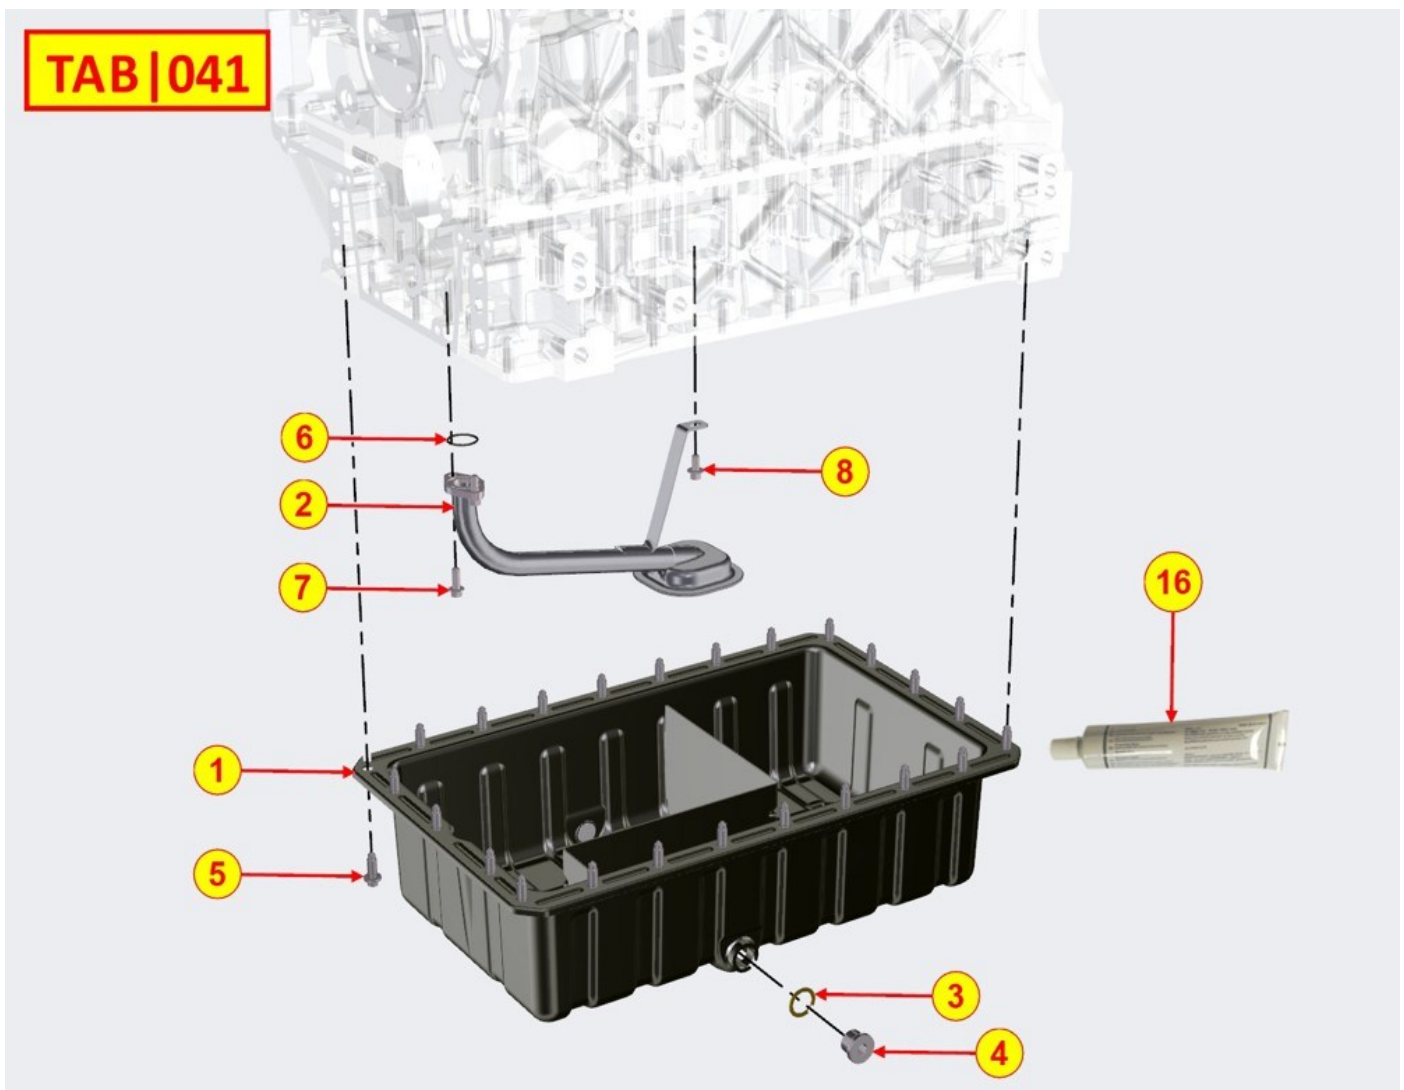

OIL PAN - Group: 8041700480

OIL PAN - Group: 8041700480

Pos	Kit	Included in	Part #	Description	QTY	Tech info
1	A		ED0066459790-S	Oil sump	1	
2			ED0093202280-S	hose	1	
3			ED0046701810-S	Gasket	2	
4		(A)	ED0090400260-S	Cap	2	
5			ED0097660060-S	Screw	24