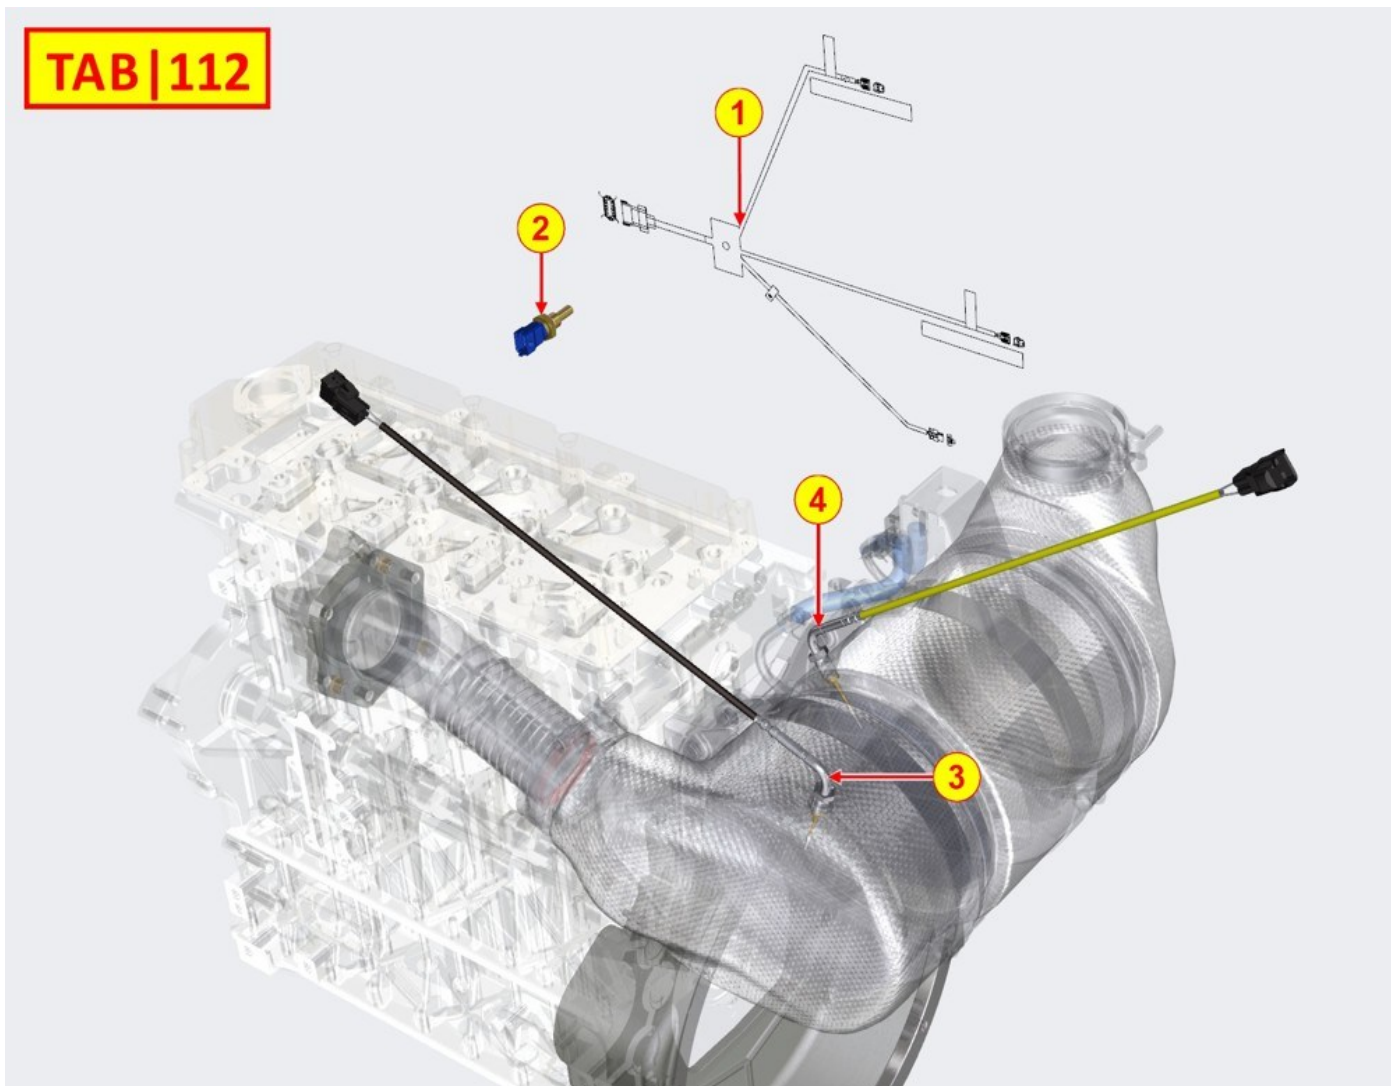

TAB | 107

ECU - DCU - ELECTRONIC CONTROLS - Group: 8107707270

Pos	Kit	Included in	Part #	Description	QTY	Tech info
1			ED0021950090-S	ECU STAGE 5	1	

EXHAUST LINE TEMPERATURE SENSORS - Group: 8112700010

TAB | 112