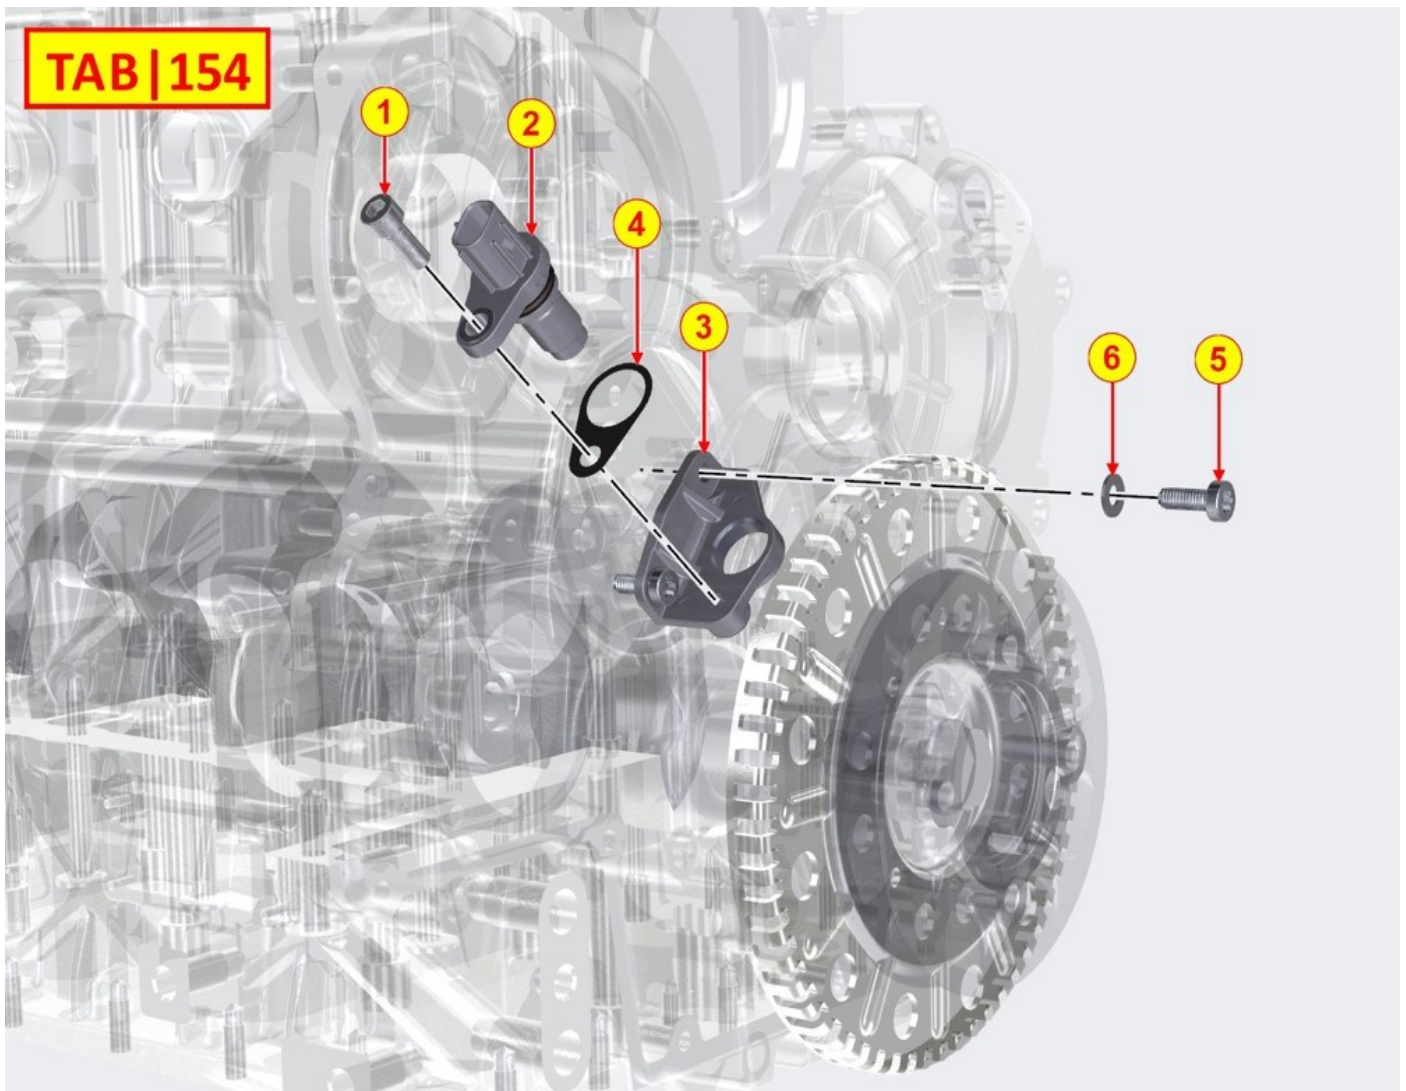

SPEED SENSOR - INJECTION SENSOR - Group: 8154700020

SPEED SENSOR - INJECTION SENSOR - Group: 8154700020

Pos	Kit	Included in	Part #	Description	QTY	Tech info
1			ED0097300100-S	Screw	1	
2			ED0080891720-S	SPEED SENSOR	1	
3			ED0085464310-S	Bracket	1	
4			ED0051511460-S	SPACER	2	
5			ED0097610460-S	Screw	2