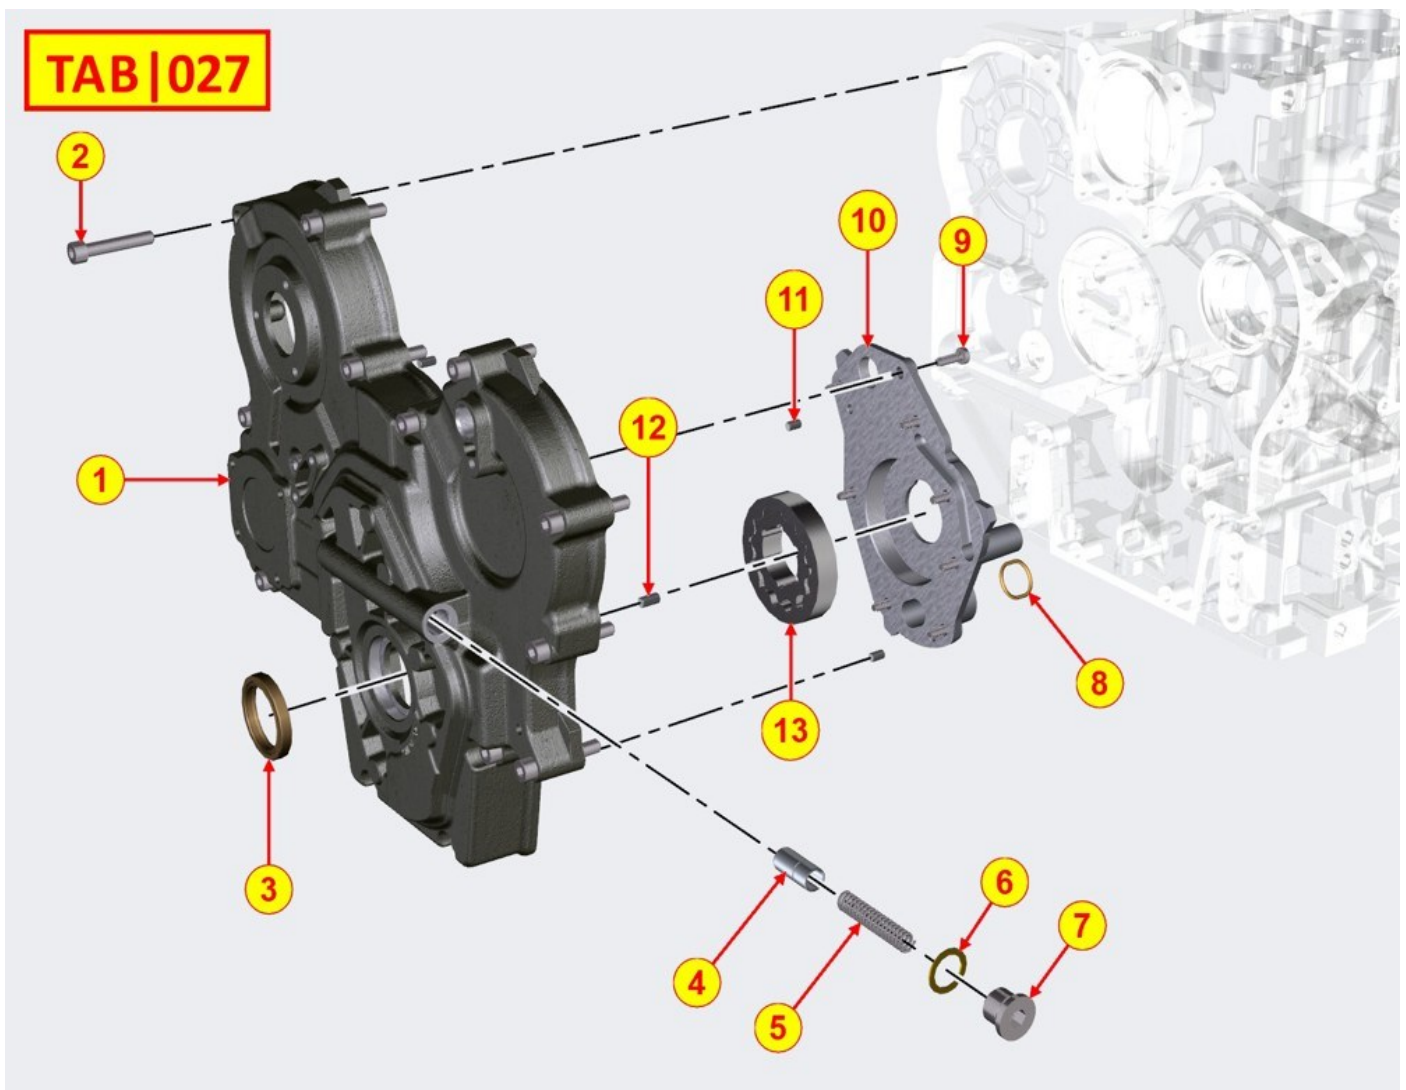

TIMING SYSTEM COVER - Group: 8027700200

TAB|027

TIMING SYSTEM COVER - Group: 8027700200

Pos	Kit	Included in	Part #	Description	QTY	Tech info
1	(A)		ED0066580390-S	Timing Gear Cover	1	⚠
2			ED0097300320-S	Screw	15	
3			ED0012135500-S	Seal ring	1	
4	(A)		ED0064950840-S	Plunger	1	
5	(A)		ED0056250300-S	Spring	1