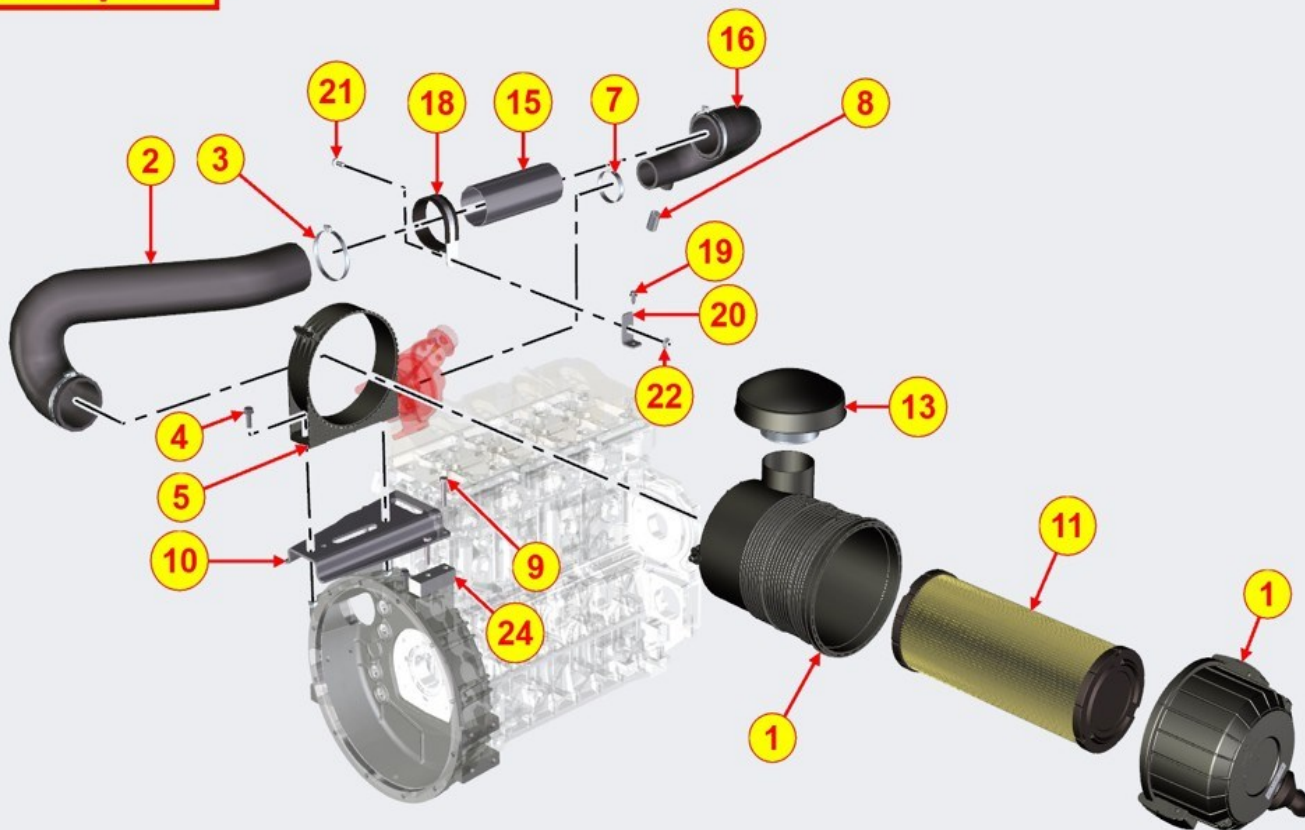

AIR FILTER - Group: 8081700330

TAB | 081

AIR FILTER - Group: 8081700330

Pos	Kit	Included in	Part #	Description	QTY	Tech info
1	A		ED0037004130-S	Filter	1	
2			ED0053652210-S	Hose	1	
3			ED0036301660-S	Clamp	3	
4			ED0017701560-S	Screw	2	
5			ED0085457250-S	Bracket	1