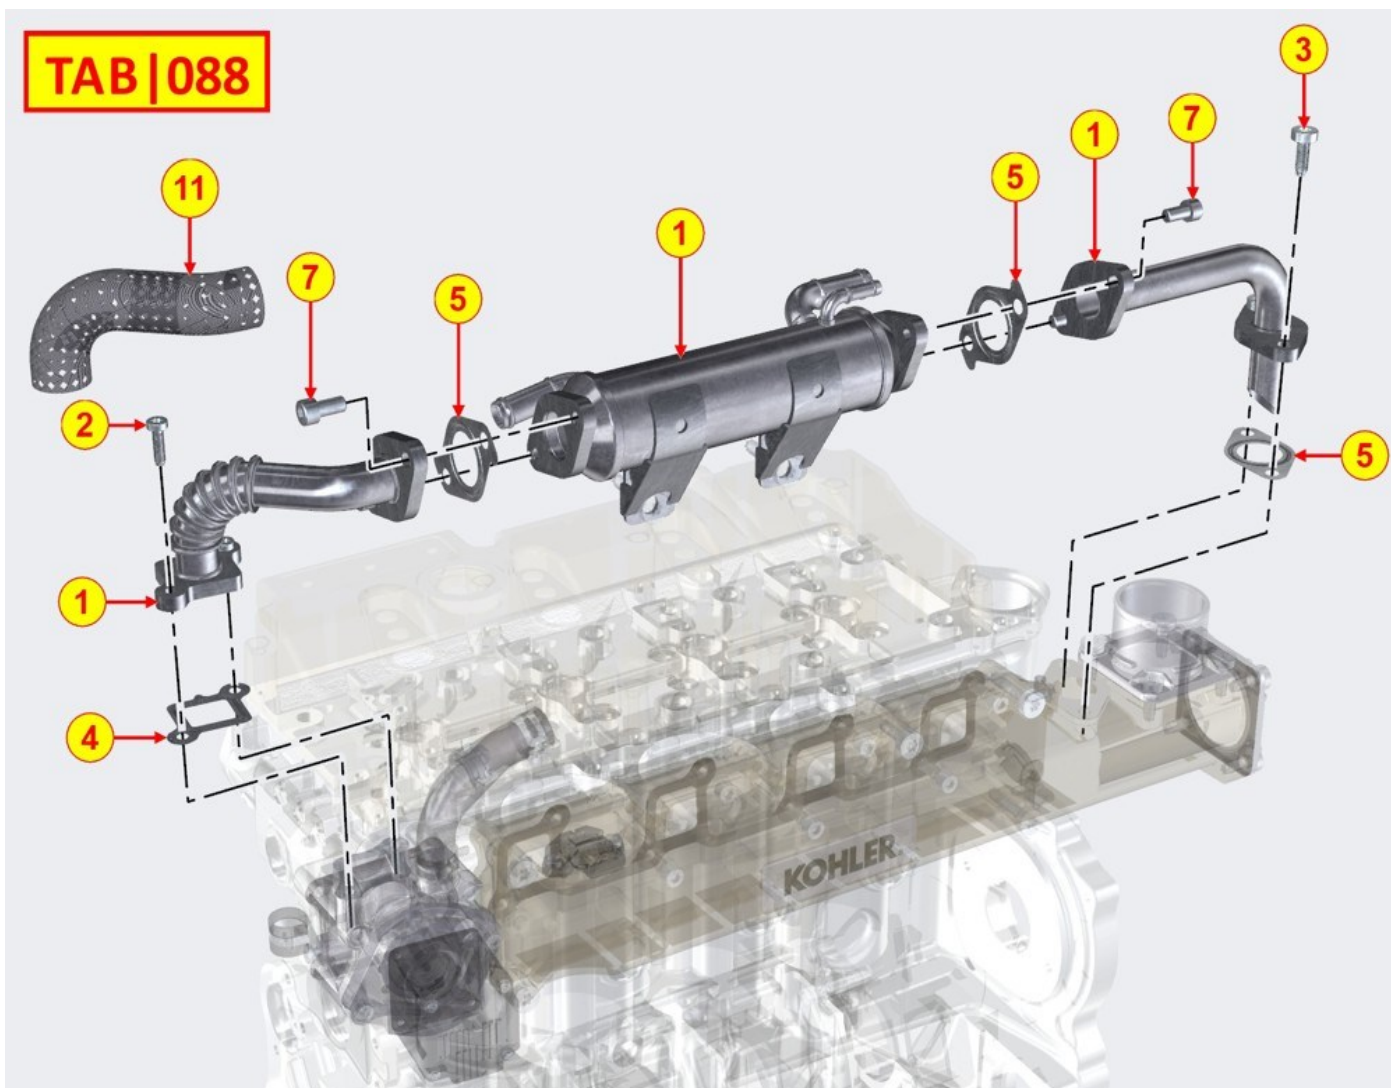

27

C B

(A)

ED0021803020-S

DPF Filter KIT - NEW

2/1

EGR SYSTEM - Group: 8088700150

EGR SYSTEM - Group: 8088700150