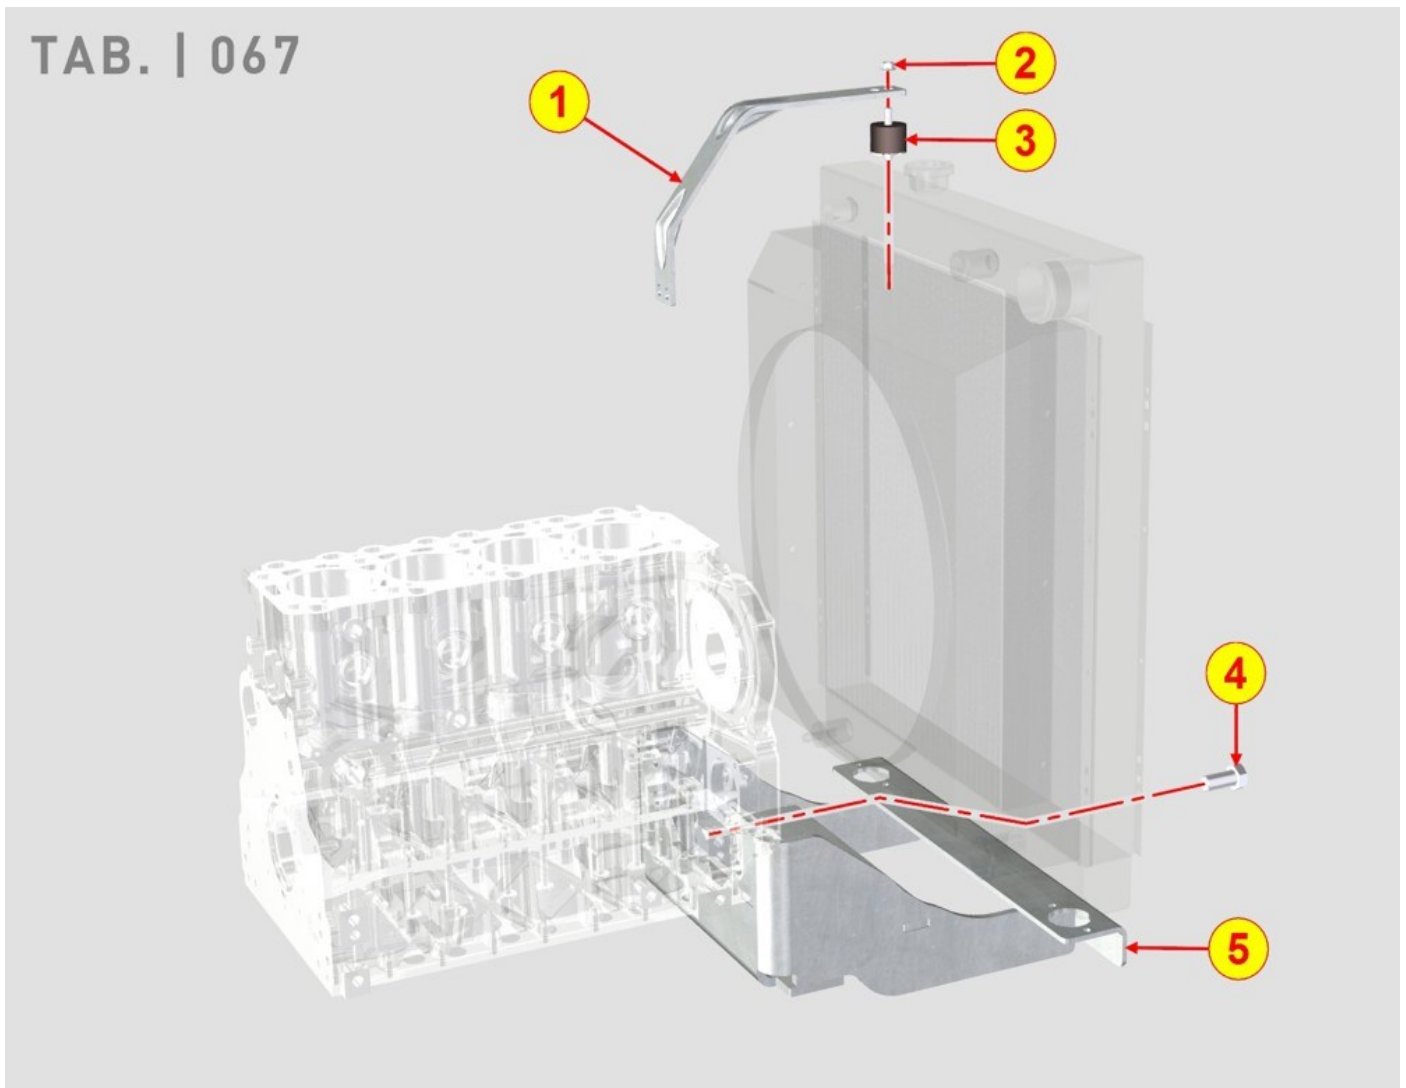

FIXING FOR COOLANT RADIATOR - Group: 8067700030

TAB. | 067

FIXING FOR COOLANT RADIATOR - Group: 8067700030

Pos	Kit	Included in	Part #	Description	QTY	Tech info
1			ED0085464430-S	Bracket	1	
2			ED0032402100-S	Nut	1	
3			ED0086361780-S	Silent block	1	
4			ED0018050090-S	Screw	4	
5			ED0088500700-S	Support	1