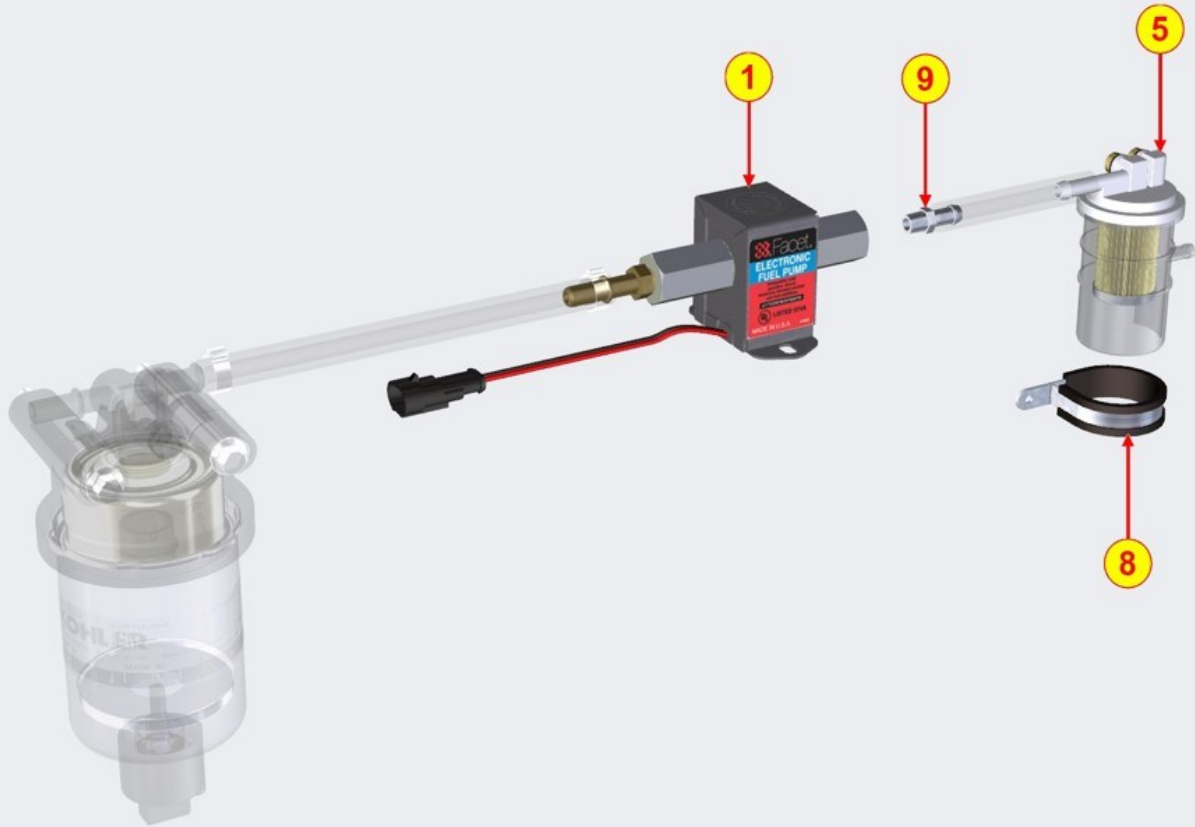

FUEL FEED PUMP - Group: 8062700250

TAB | 062

FUEL FEED PUMP - Group: 8062700250

Pos	Kit	Included in	Part #	Description	QTY	Tech info
1	A		ED0065850010-S	Lift pump	1	⚠
5			ED0067270600-S	Fuel Pre-filter	1	⚠
8			ED0036172480-S	Clamp	1	⚠
9	(A)		ED0072703130-S	Joint	2	⚠