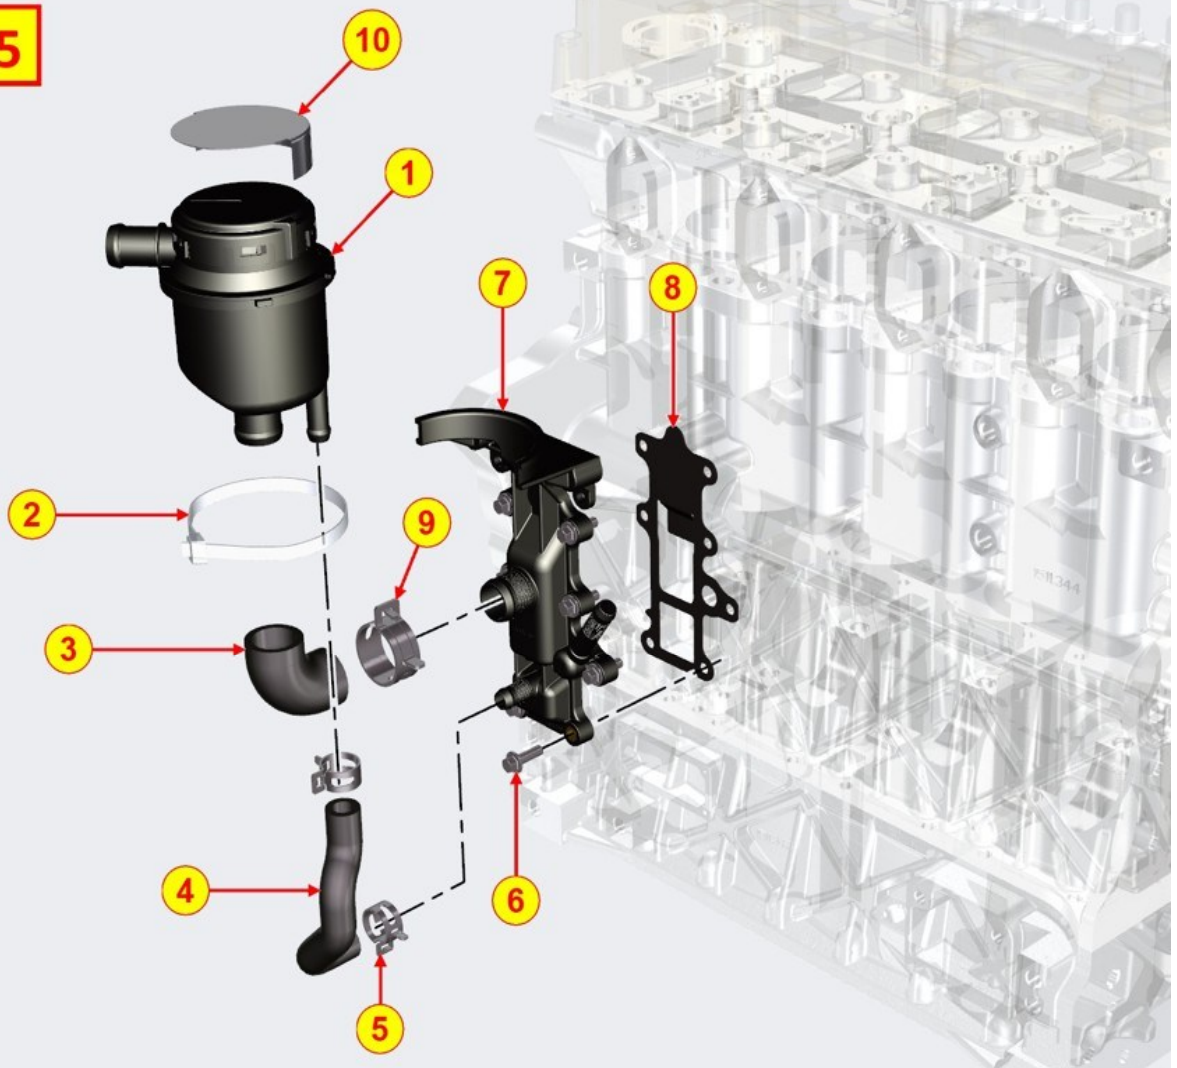

BREATHER SYSTEM - Group: 8045700240

TAB | 045

BREATHER SYSTEM - Group: 8045700240

Pos	Kit	Included in	Part #	Description	QTY	Tech info
0			ED0038651500-S	Flange	1	
1			ED0028713260-S	VAPOR SEPARATOR	1	
2			ED0024711110-S	Cable tie	1	
3			ED0094001820-S	hose	1	
4			ED0094001880-S	hose	1