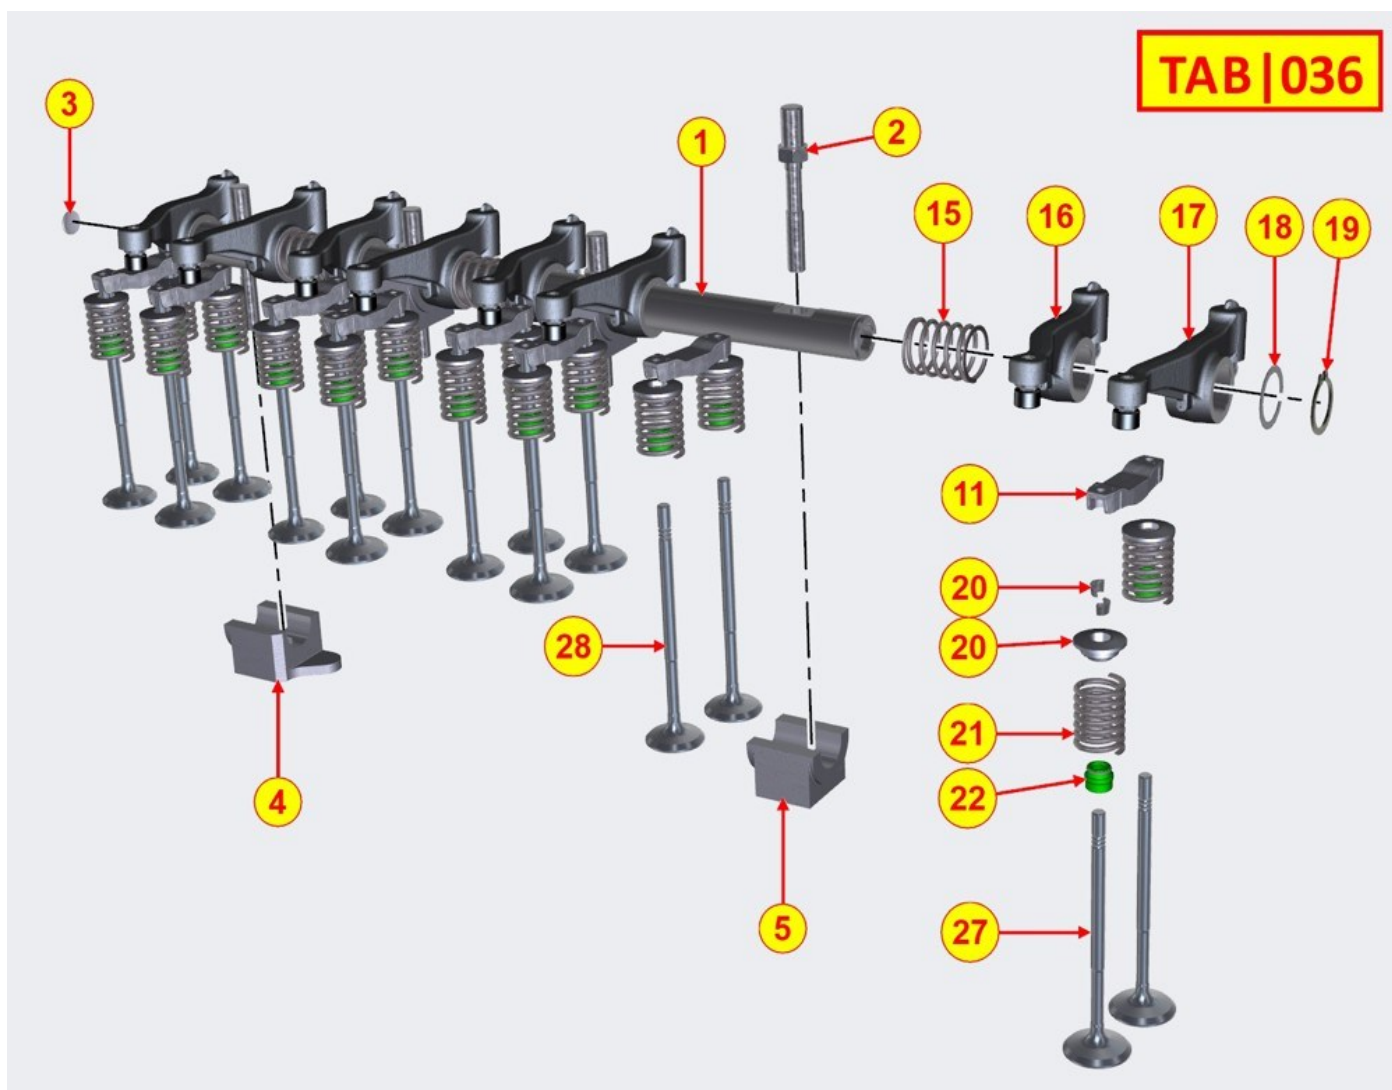

CAMSHAFT - Group: 8035700250

TAB | 035

CAMSHAFT - Group: 8035700250

Pos	Kit	Included in	Part #	Description	QTY	Tech info
1			ED0014100010-S	Pushrod	8	
2			ED0072151870-S	Tappet	8	
3			ED0010100390-S	Camshaft	1	
4			ED0022000020-S	Key	1	
5			ED0012400570-S	Snap ring	1	

6

ED0017801040-S

Screw

1

ROCKER ARMS / VALVES - Group: 8036700320

ROCKER ARMS / VALVES - Group: 8036700320

Pos	Kit	Included in	Part #	Description	QTY	Tech info
1	A		ED0060452420-S	Rocker arm shaft	1	
2			ED0098202700-S	Screw	4	
11			ED0021831240-S	U-bolt	8	⚠
15		(A)	ED0056150200-S	Spring	3	
16		(A)	ED0015413680-S	rocker arm	4	⚠