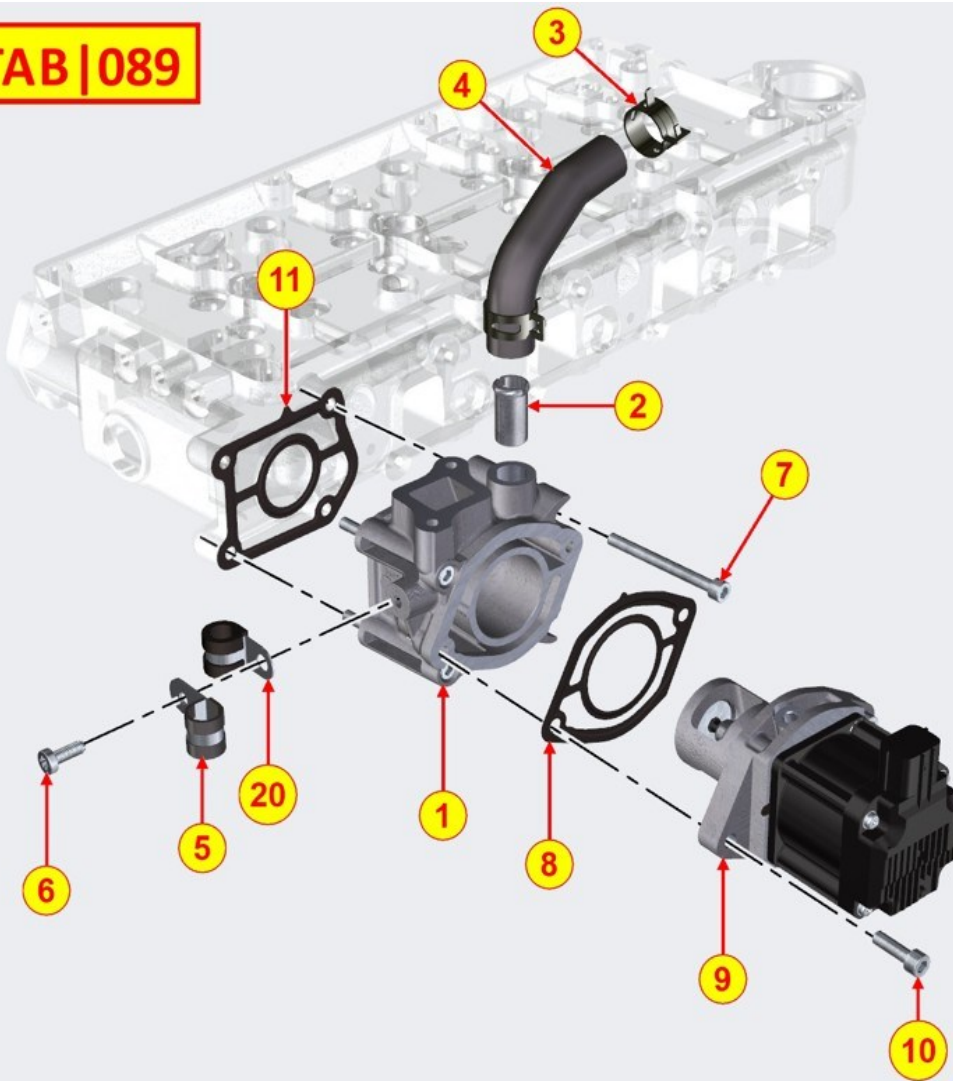

EGR VALVE - Group: 8089700120

TAB | 089

EGR VALVE - Group: 8089700120

Pos	Kit	Included in	Part #	Description	QTY	Tech info
1			ED0038651430-S	Flange	1	⚠
2			ED0072850010-S	Joint	1	⚠
3			ED0036302420-S	Clamp	2	
4			ED0093055730-S	hose	1	⚠
5			ED0036302000-S	Clamp	1