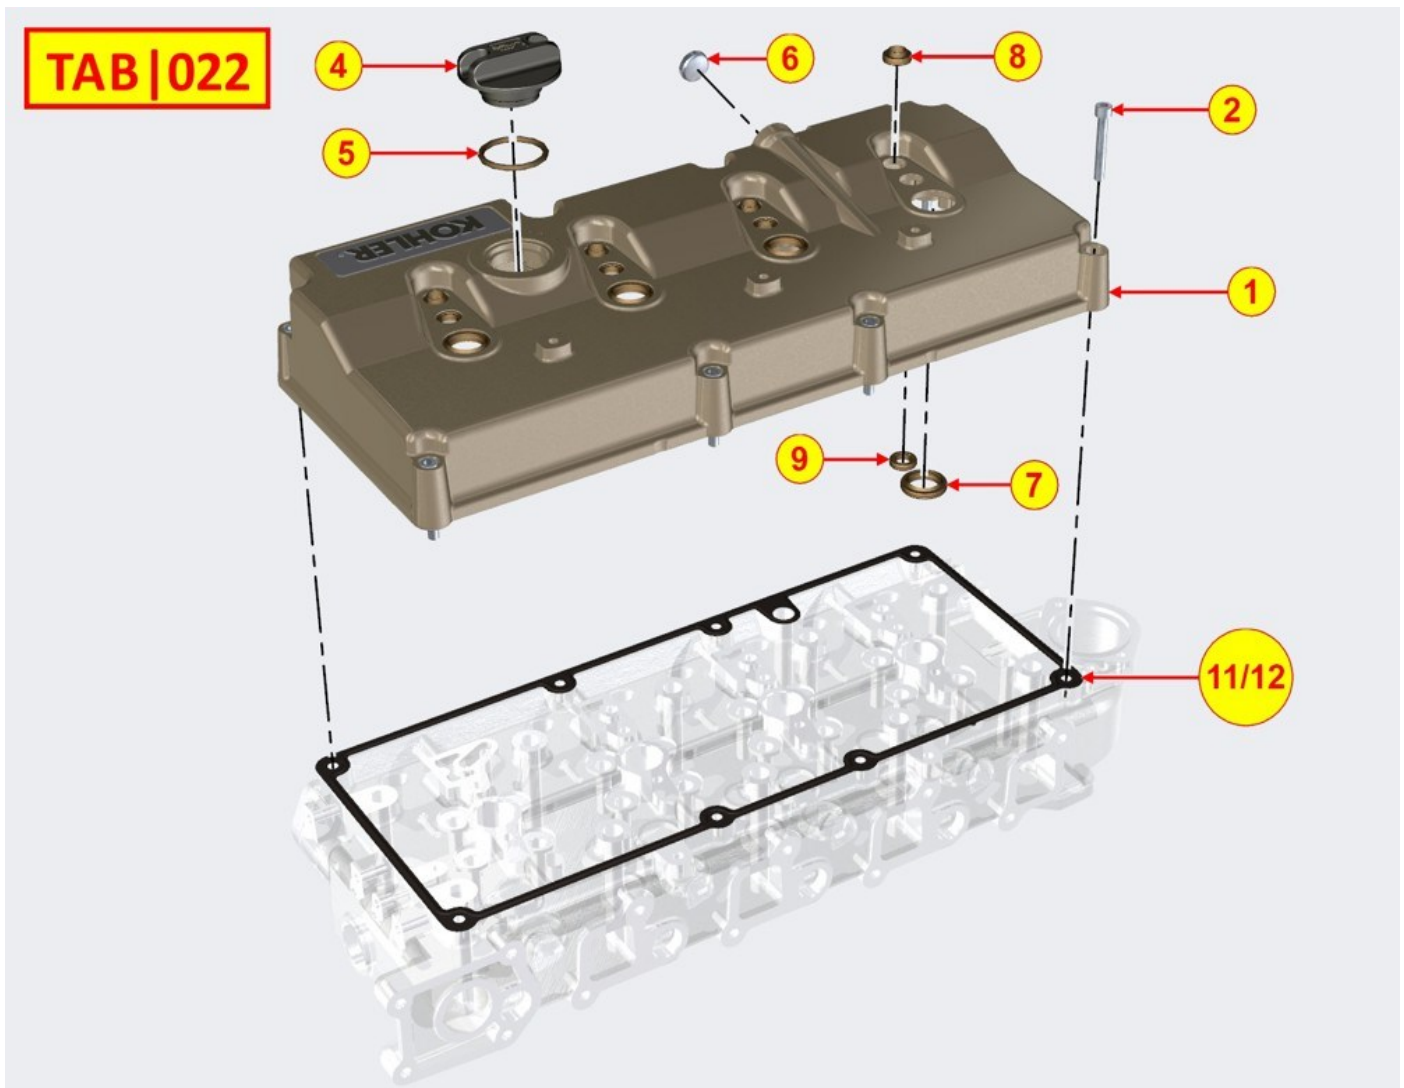

HEAD COVER - Group: 8022700430

HEAD COVER - Group: 8022700430

Pos	Kit	Included in	Part #	Description	QTY	Tech info
1	A		ED0021259140-S	Rocker arm cover	1	⚠
2			ED0097320160-S	Screw	8	
4		(A)	ED0090321350-S	Filler cap	1	
5		(A) (C) (D)	ED0012000150-S	O-ring	1	
6		(A)	ED0090801080-S	Cap	1