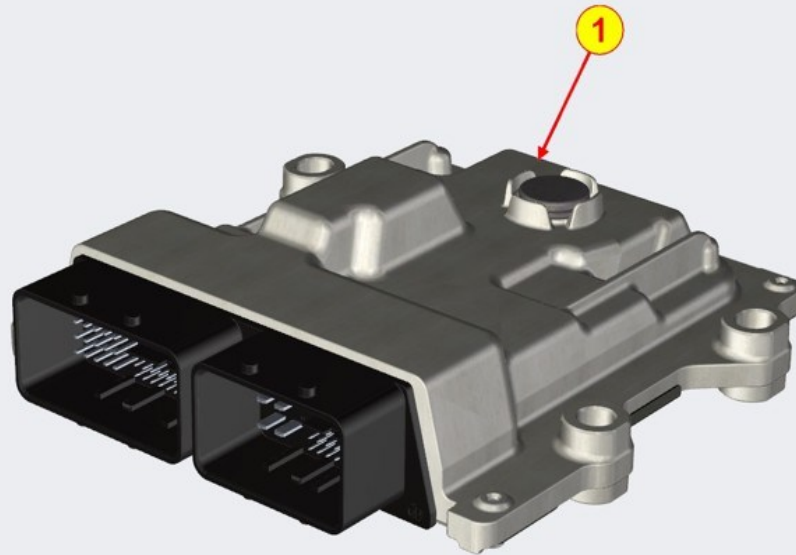

ECU - DCU - ELECTRONIC CONTROLS - Group: 8107707270

TAB | 107

ECU - DCU - ELECTRONIC CONTROLS - Group: 8107707270

Pos	Kit	Included in	Part #	Description	QTY	Tech info
1			ED0021950090-S	ECU STAGE 5	1