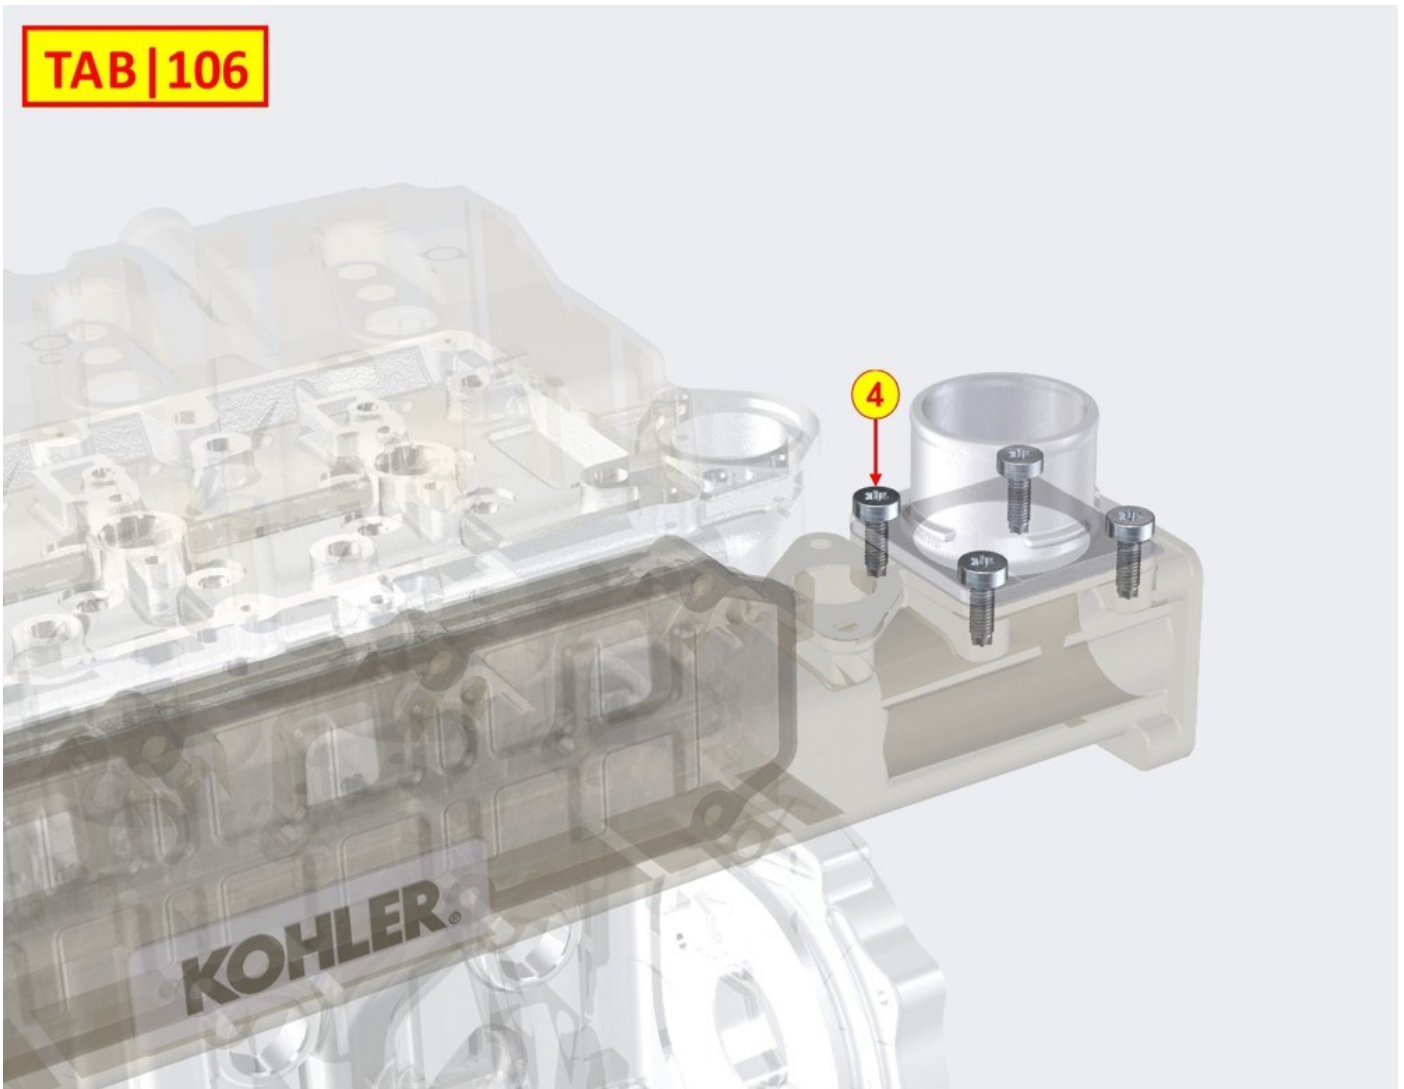

GLOW PLUGS / PRE-HEATING RELAY - Group: 8106700050

TAB | 106

GLOW PLUGS / PRE-HEATING RELAY - Group: 8106700050

Pos	Kit	Included in	Part #	Description	QTY	Tech info
4			ED0097610480-S	Screw	4