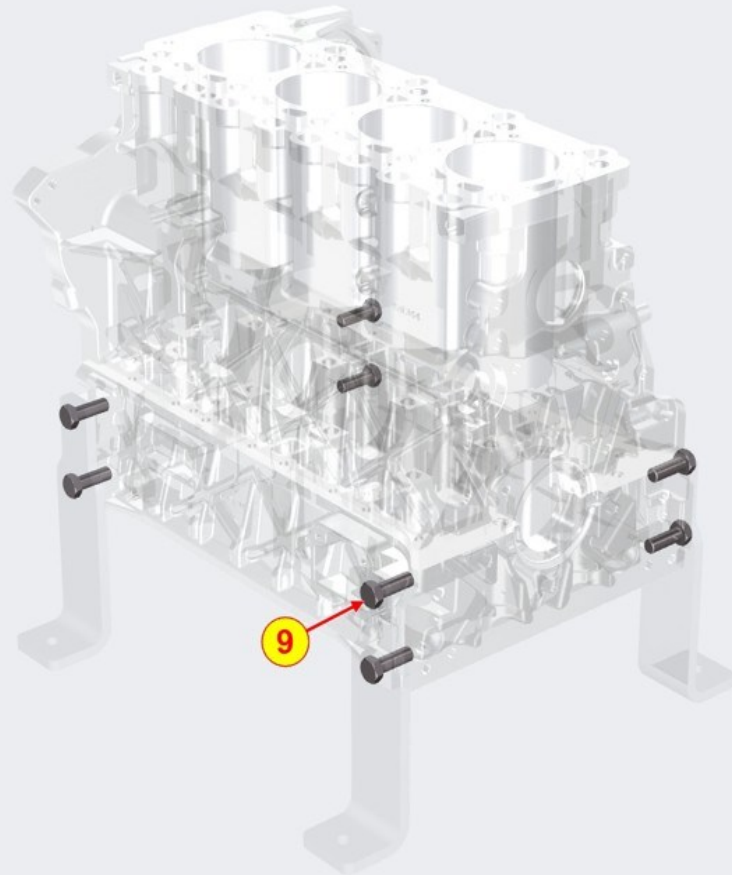

ENGINE MOUNTS - Group: 8025700050

TAB | 025

ENGINE MOUNTS - Group: 8025700050

Pos	Kit	Included in	Part #	Description	QTY	Tech info
9			ED0017900240-S	Screw	8