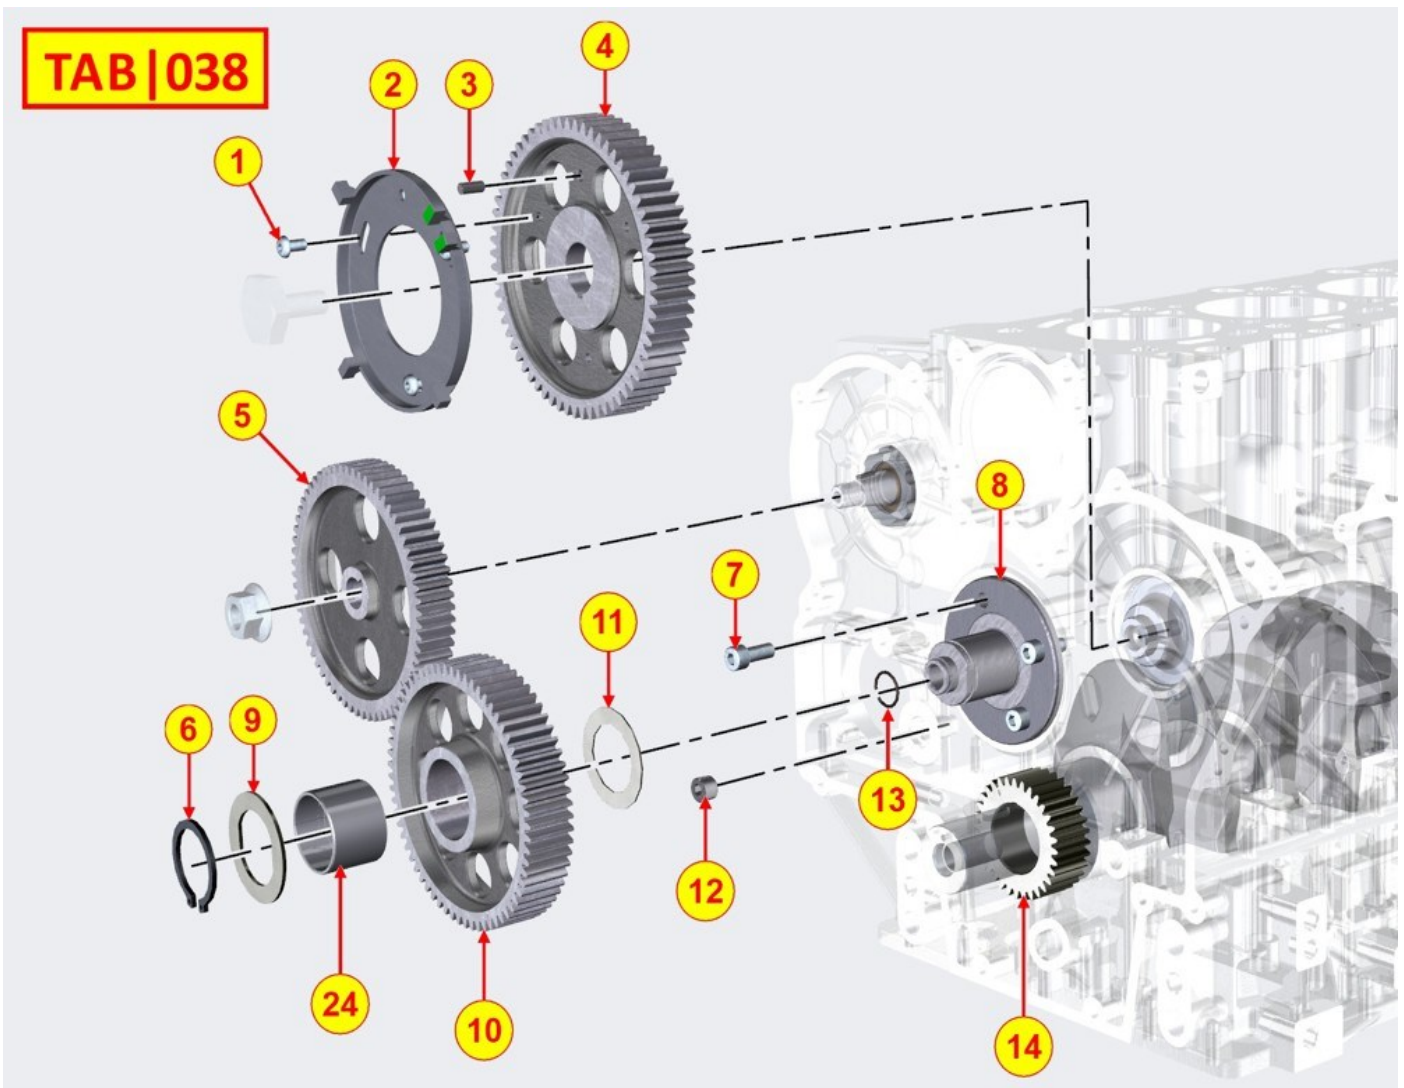

TIMING SYSTEM - Group: 8038700330

TIMING SYSTEM - Group: 8038700330

Pos	Kit	Included in	Part #	Description	QTY	Tech info
1		(A)	ED0017702270-S	Screw	3	
2		(A)	ED0078151330-S	Wheel	1	
3		(A)	ED0084000100-S	Pin	1	
4			ED0049363410-S	Gear	1	
5			ED0049363430-S	Gear	1