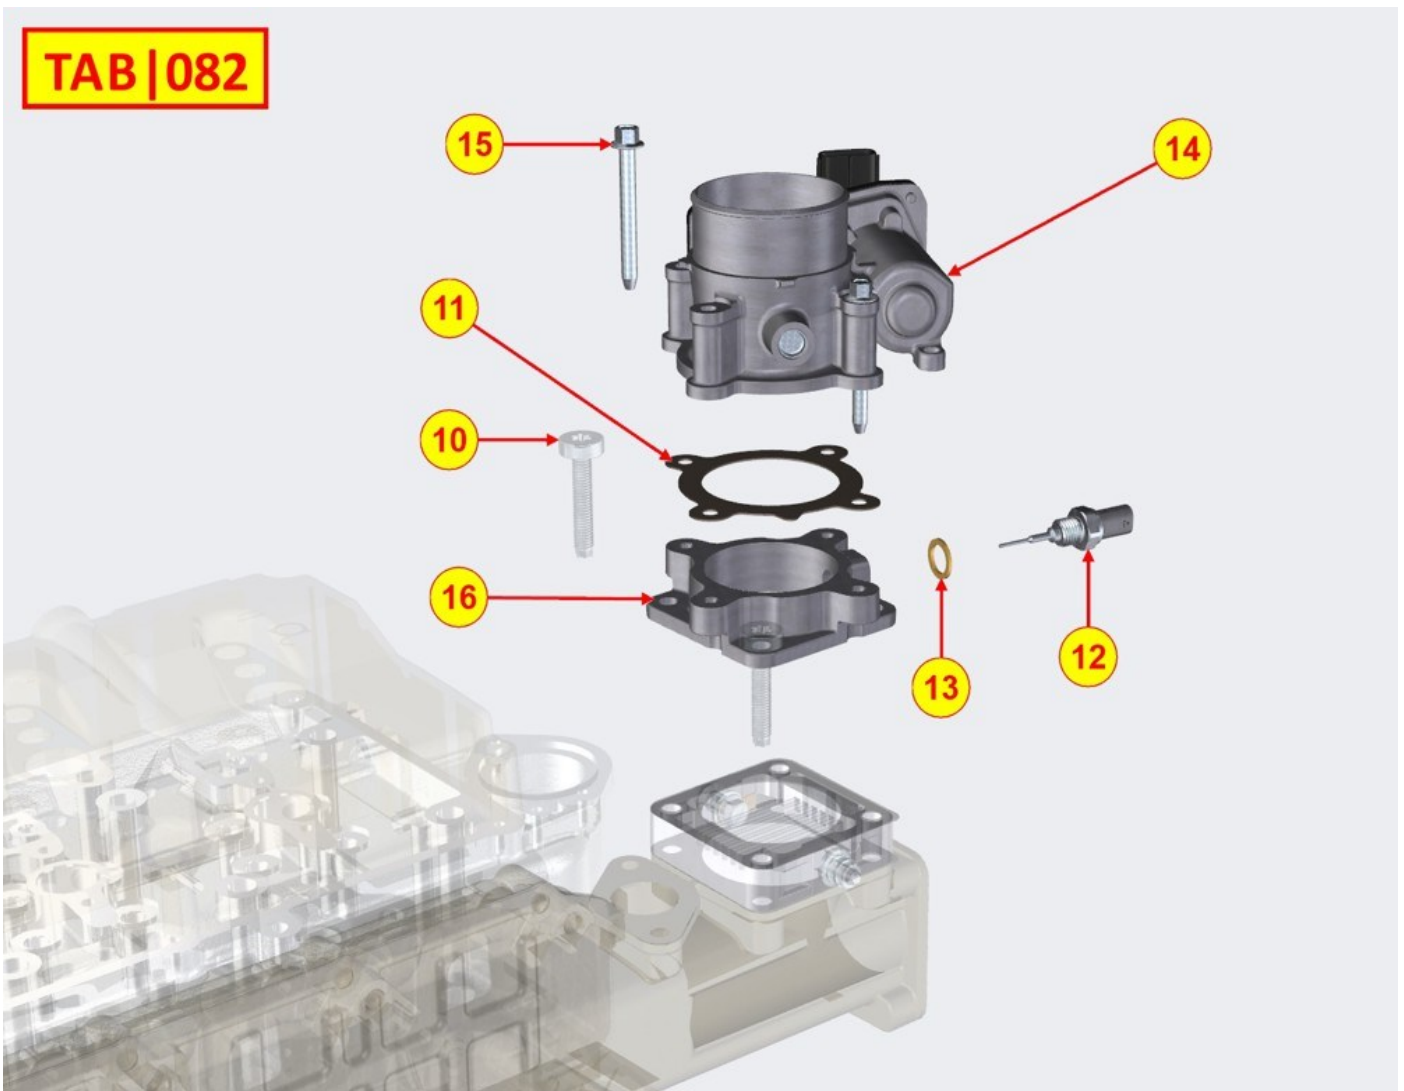

AIR INLET ACCESORIES - Group: 8082700110

TAB | 082

AIR INLET ACCESORIES - Group: 8082700110

Pos	Kit	Included in	Part #	Description	QTY	Tech info
11			ED0048200140-S	Gasket	1	
12			ED0080891900-S	AIR TEMPERATURE SENSOR	1	
13			ED0046700600-S	Gasket	1	
14			ED0028713500-S	ETB	1	
15			ED0017601940-S	Screw	4