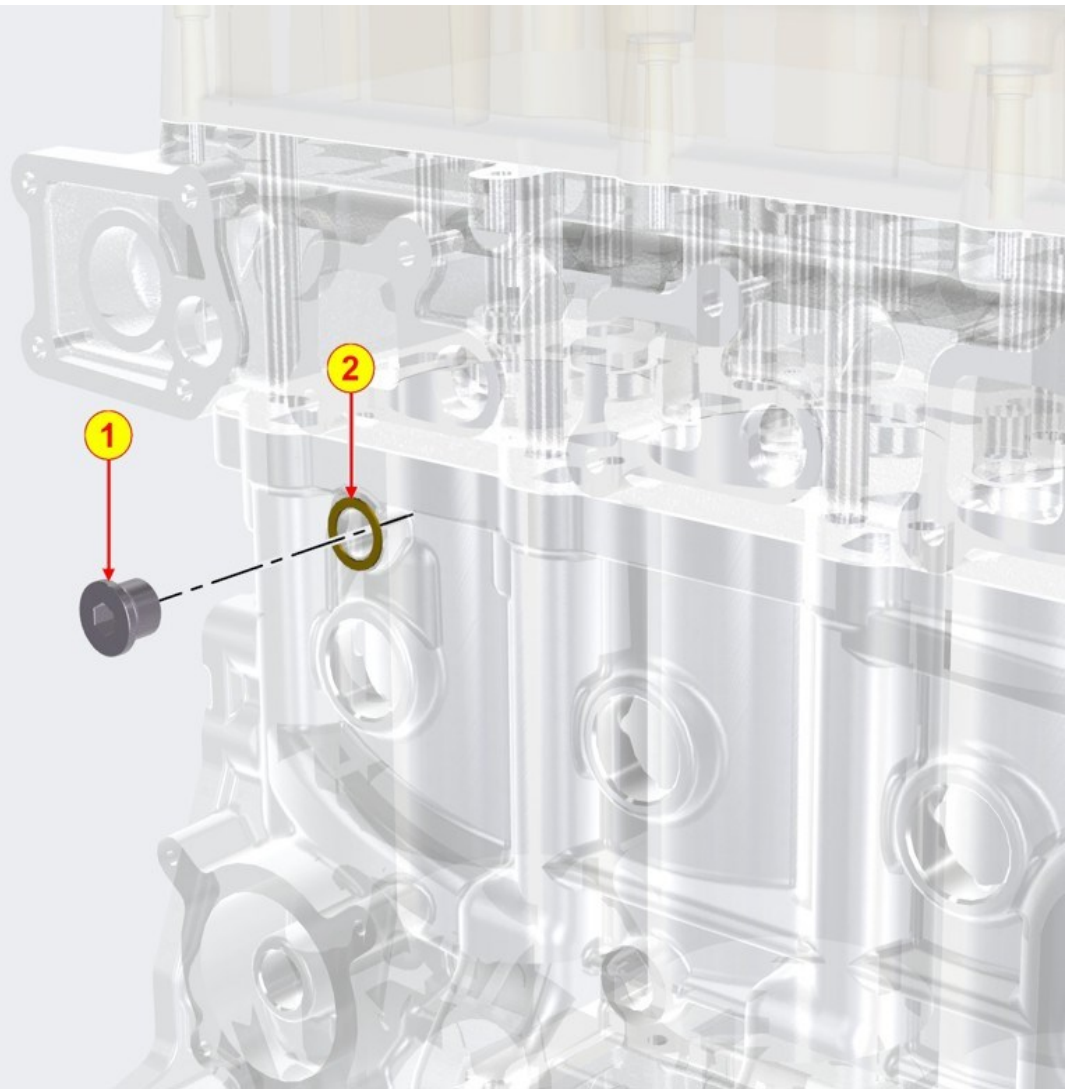

FITTING FOR CAB HEATING - Group: 8079700010

TAB | 079

FITTING FOR CAB HEATING - Group: 8079700010

Pos	Kit	Included in	Part #	Description	QTY	Tech info
1			ED0090400310-S	Cap	1	
2			ED0046700190-S	Gasket	1