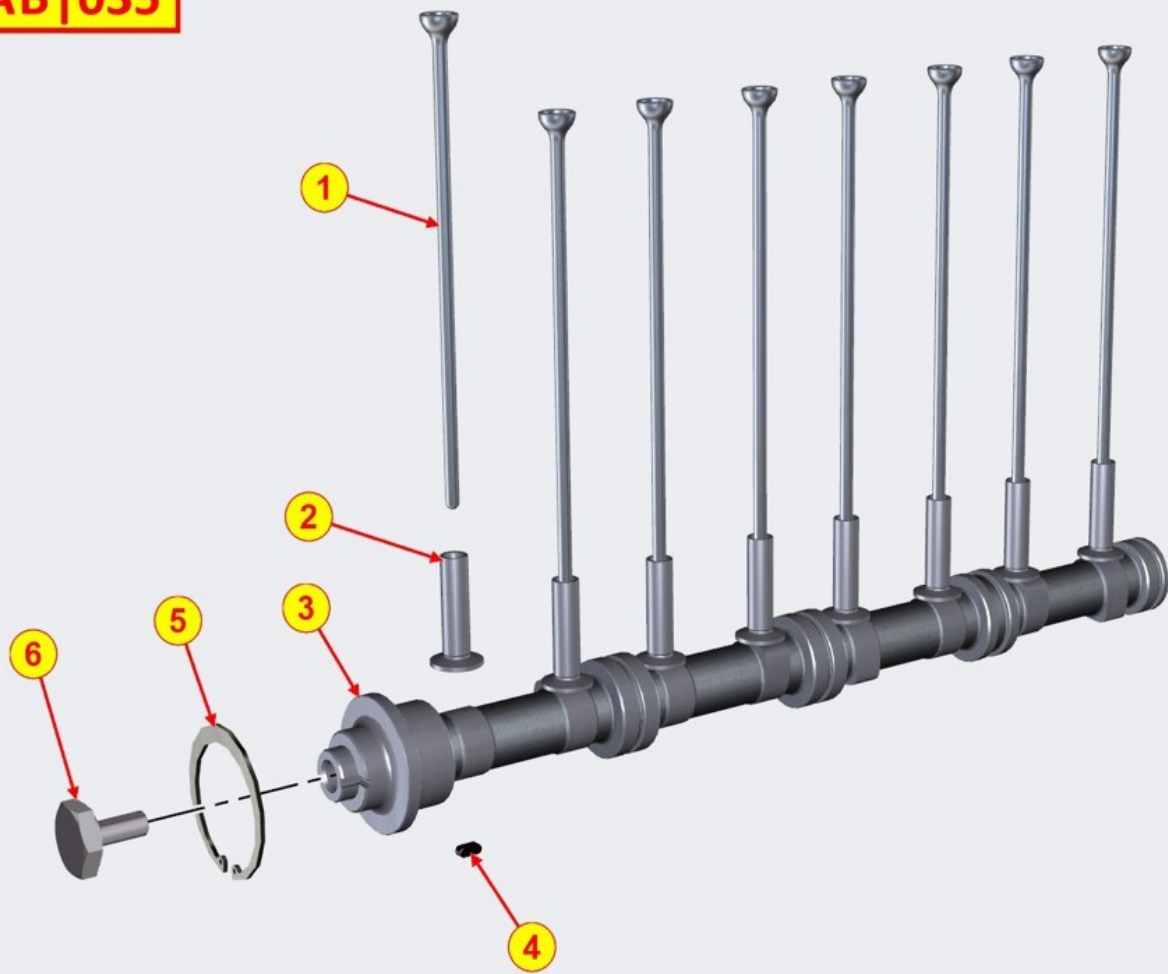

CAMSHAFT - Group: 8035700250

TAB | 035

CAMSHAFT - Group: 8035700250

Pos	Kit	Included in	Part #	Description	QTY	Tech info
1			ED0014100010-S	Pushrod	8	
2			ED0072151870-S	Tappet	8	
3			ED0010100390-S	Camshaft	1	
4			ED0022000020-S	Key	1	
5			ED0012400570-S	Snap ring	1