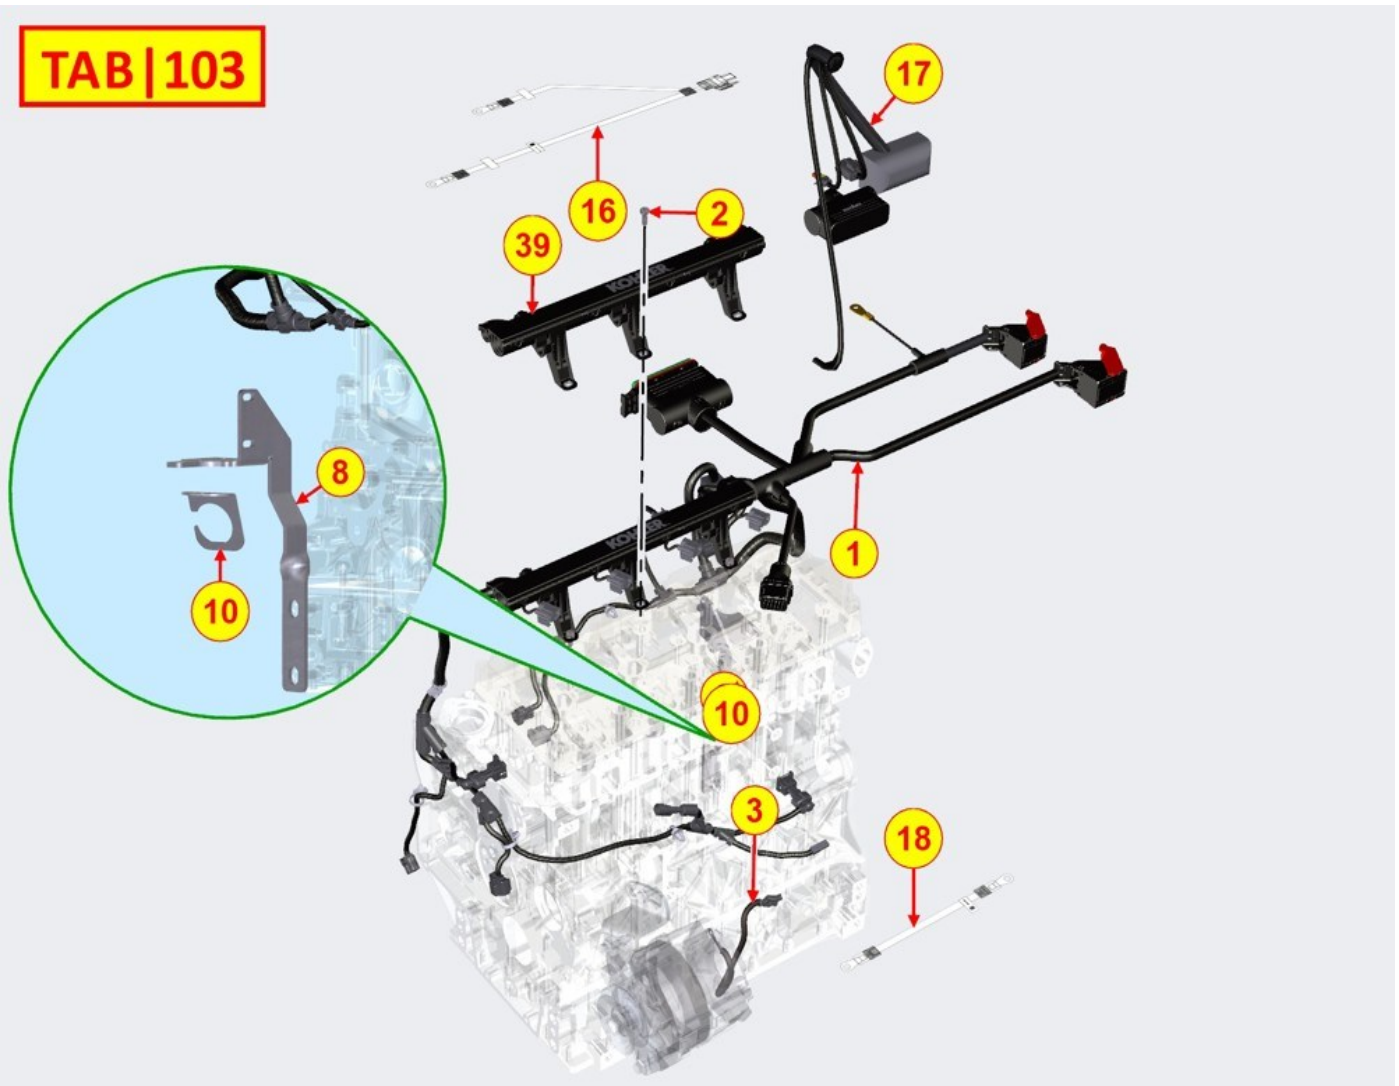

OIL PRESSURE SWITCH - Group: 8102700070

TAB | 102

OIL PRESSURE SWITCH - Group: 8102700070

Pos	Kit	Included in	Part #	Description	QTY	Tech info
1			ED0067451010-S	switch	1	

CONTROL PANEL / ENGINE WIRES - Group: 8103700930