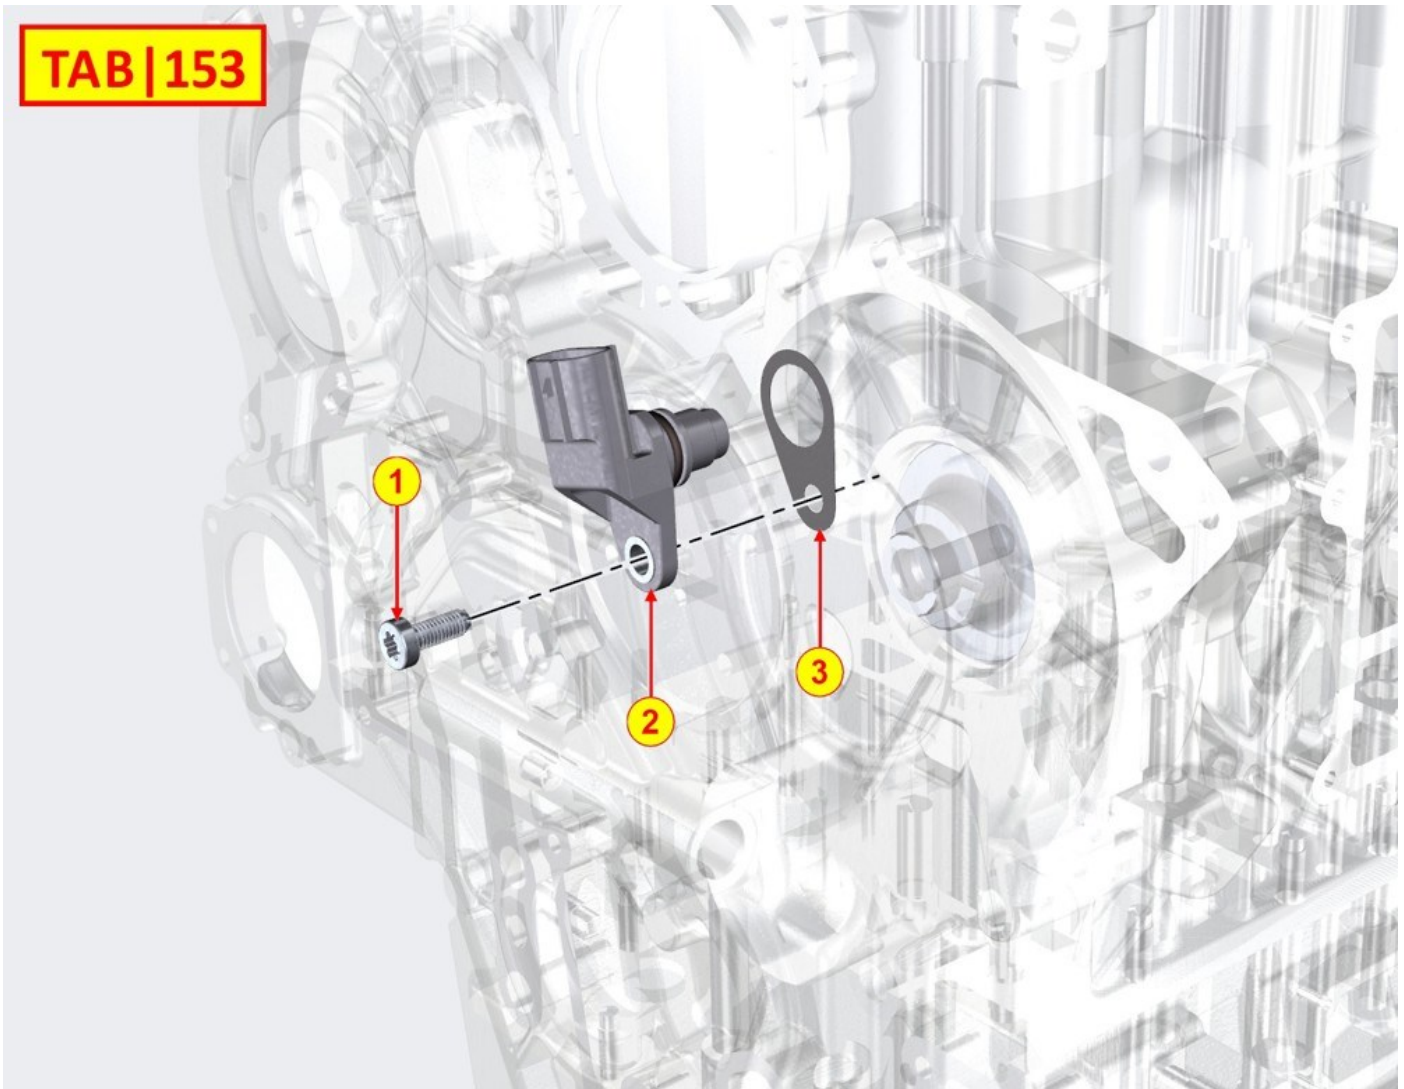

PHASE SENSOR - Group: 8153700020

TAB | 153

PHASE SENSOR - Group: 8153700020

Pos	Kit	Included in	Part #	Description	QTY	Tech info
1			ED0097610460-S	Screw	1	
2			ED0080891730-S	CAMSHAFT SENSOR	1	
3			ED0051511380-S	Sheet metal	1