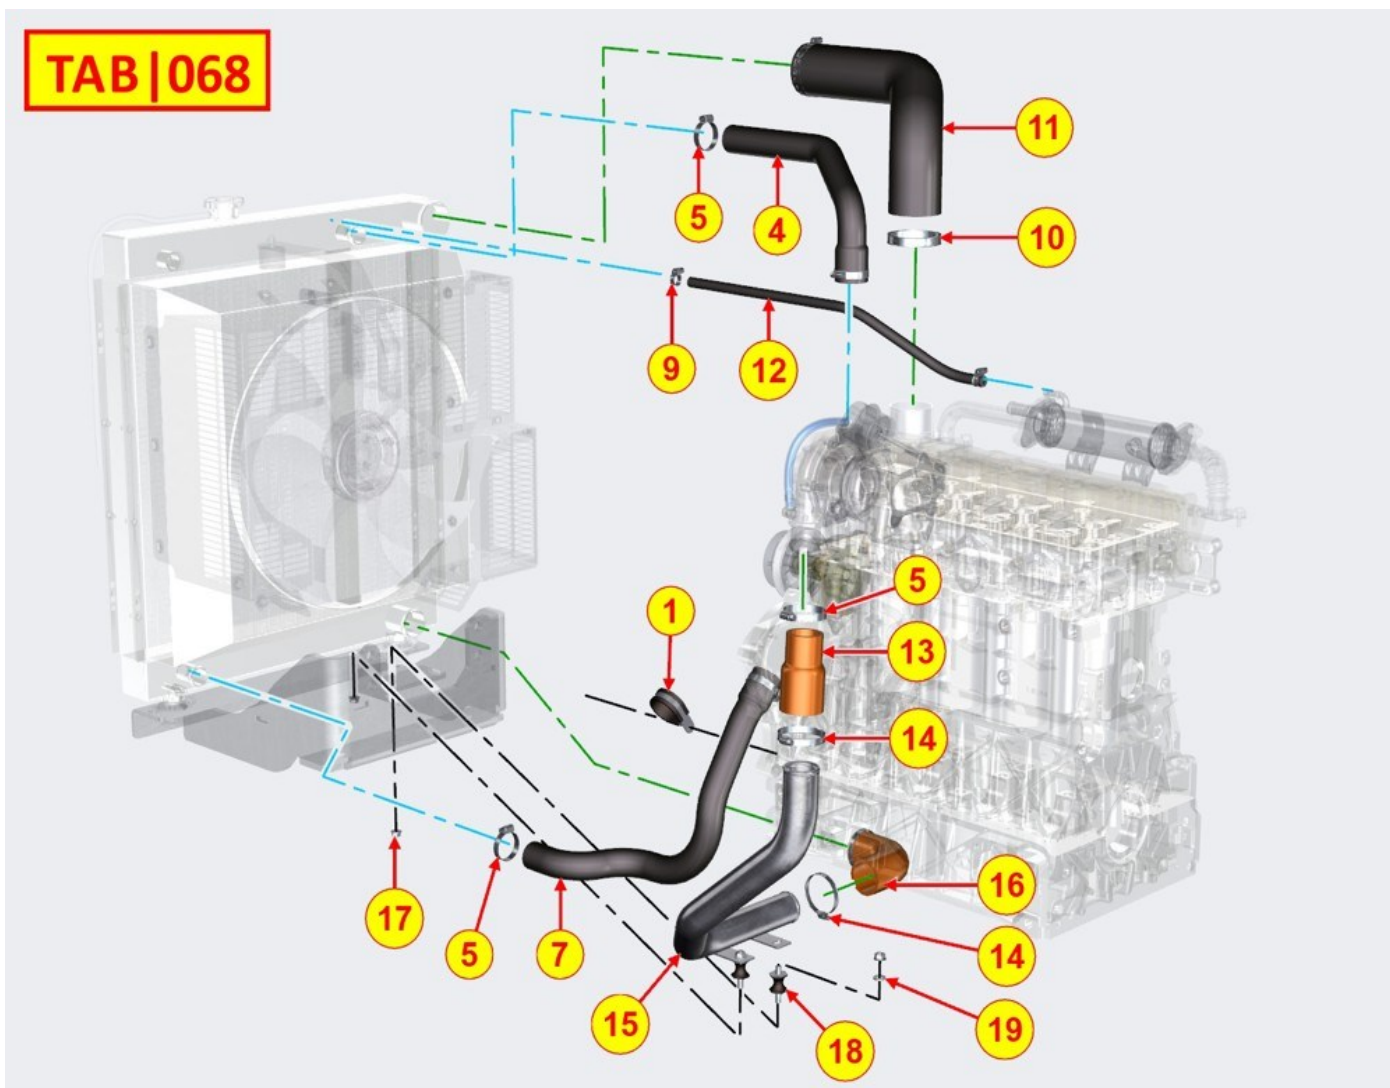

COOLANT HOSES - Group: 8068700280

TAB | 068

COOLANT HOSES - Group: 8068700280

Pos	Kit	Included in	Part #	Description	QTY	Tech info
0			ED0036302790-S	Clamp	2	
1			ED0036171970-S	Clamp	1	
2			ED0076250590-S	Washer	1	
3			ED0097610450-S	Screw	1	
4			ED0053652040-S	Hose	1