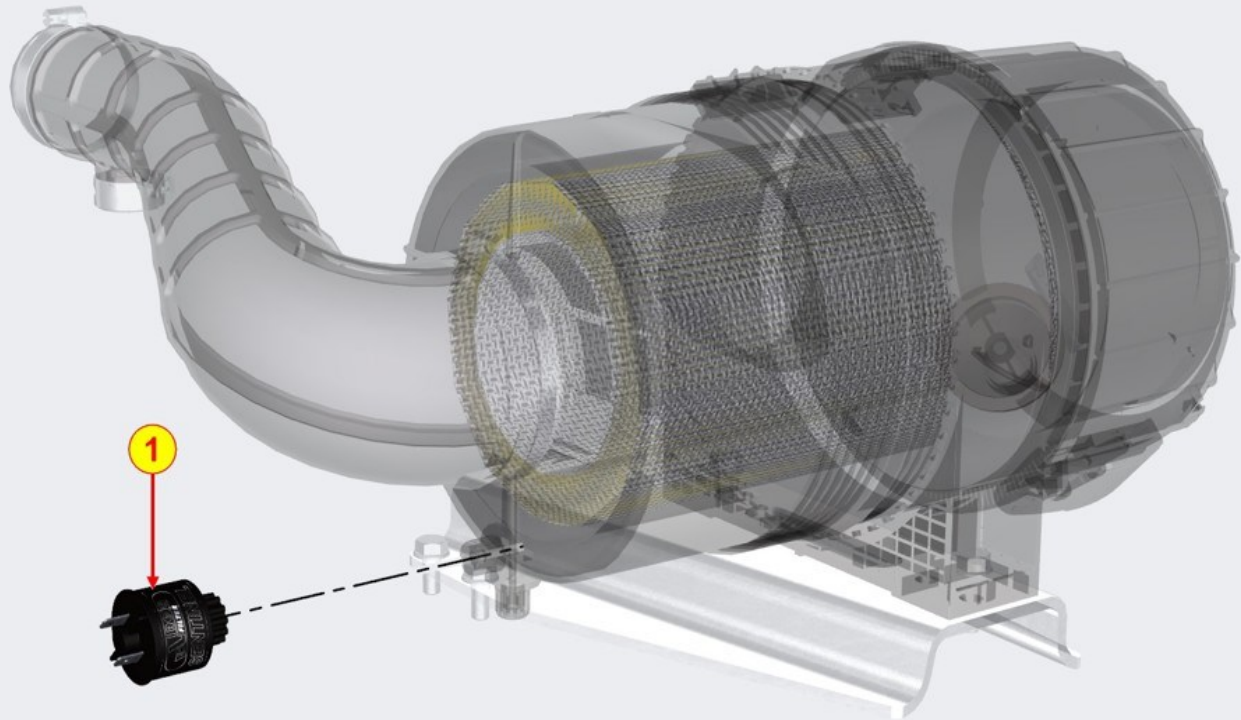

AIR FILTER DUST INDICATOR - Group: 8084700010

TAB | 084

AIR FILTER DUST INDICATOR - Group: 8084700010

Pos	Kit	Included in	Part #	Description	QTY	Tech info
1			ED0083450740-S	Clogging Indicator	1