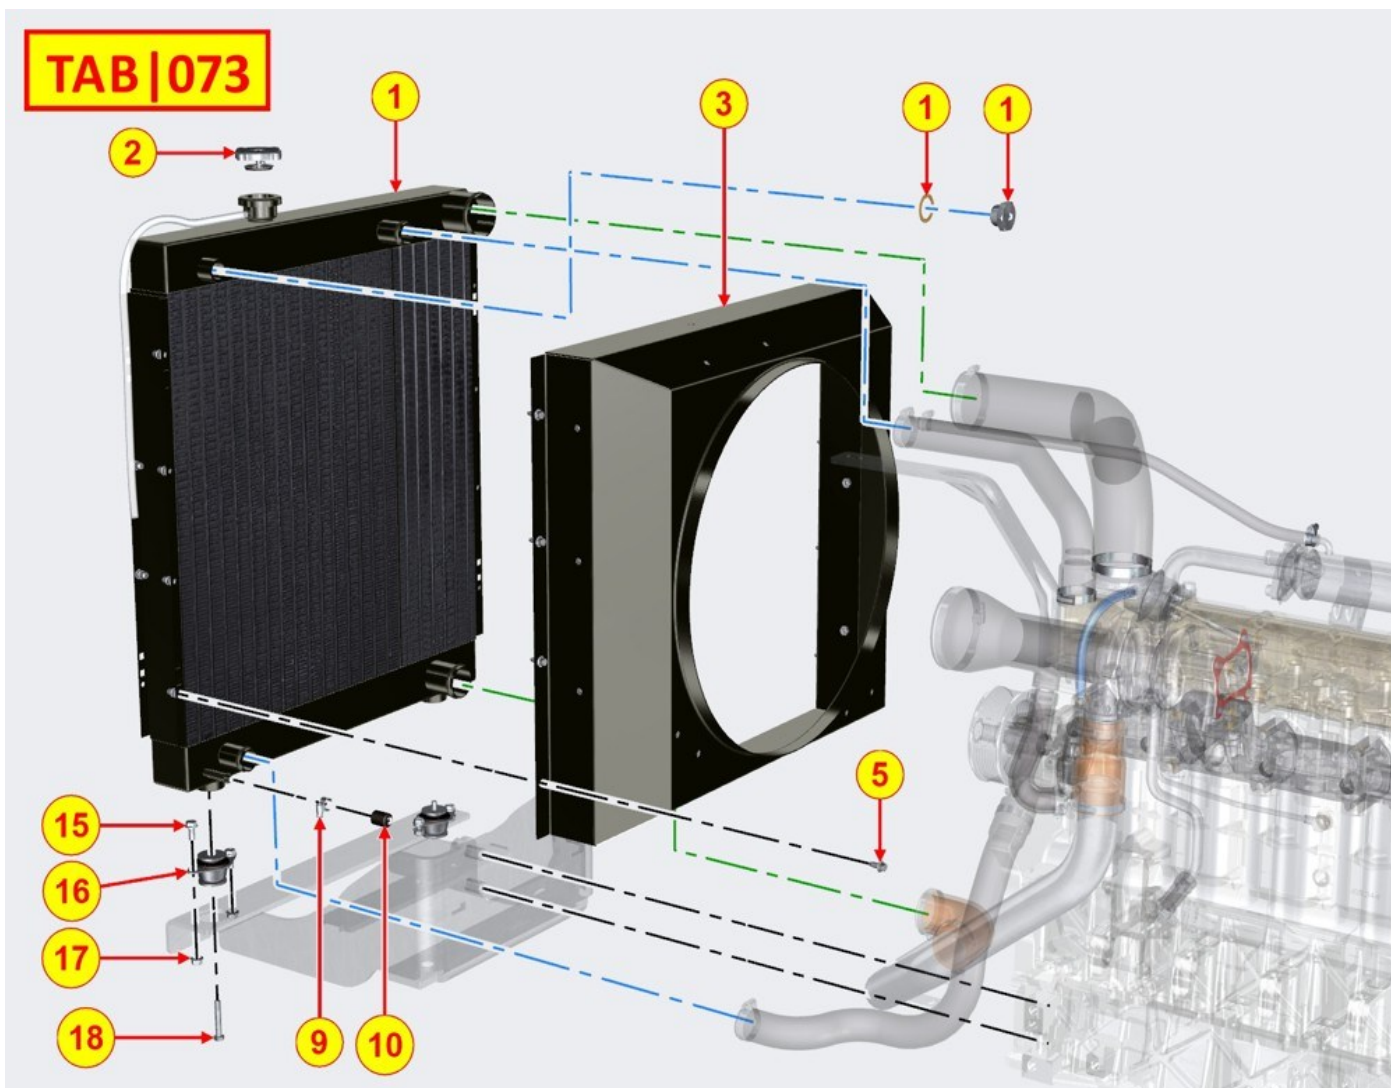

COOLANT RADIATOR - Group: 8073700090

COOLANT RADIATOR - Group: 8073700090

Pos	Kit	Included in	Part #	Description	QTY	Tech info
1			ED0073504520-S	Cooler	1	
2		(A)	ED0090001840-S	Cap	1	
3			ED0025697830-S	Shroud	1	
5			ED0017601310-S	Screw	8	
9			ED0090802070-S	Cap	1