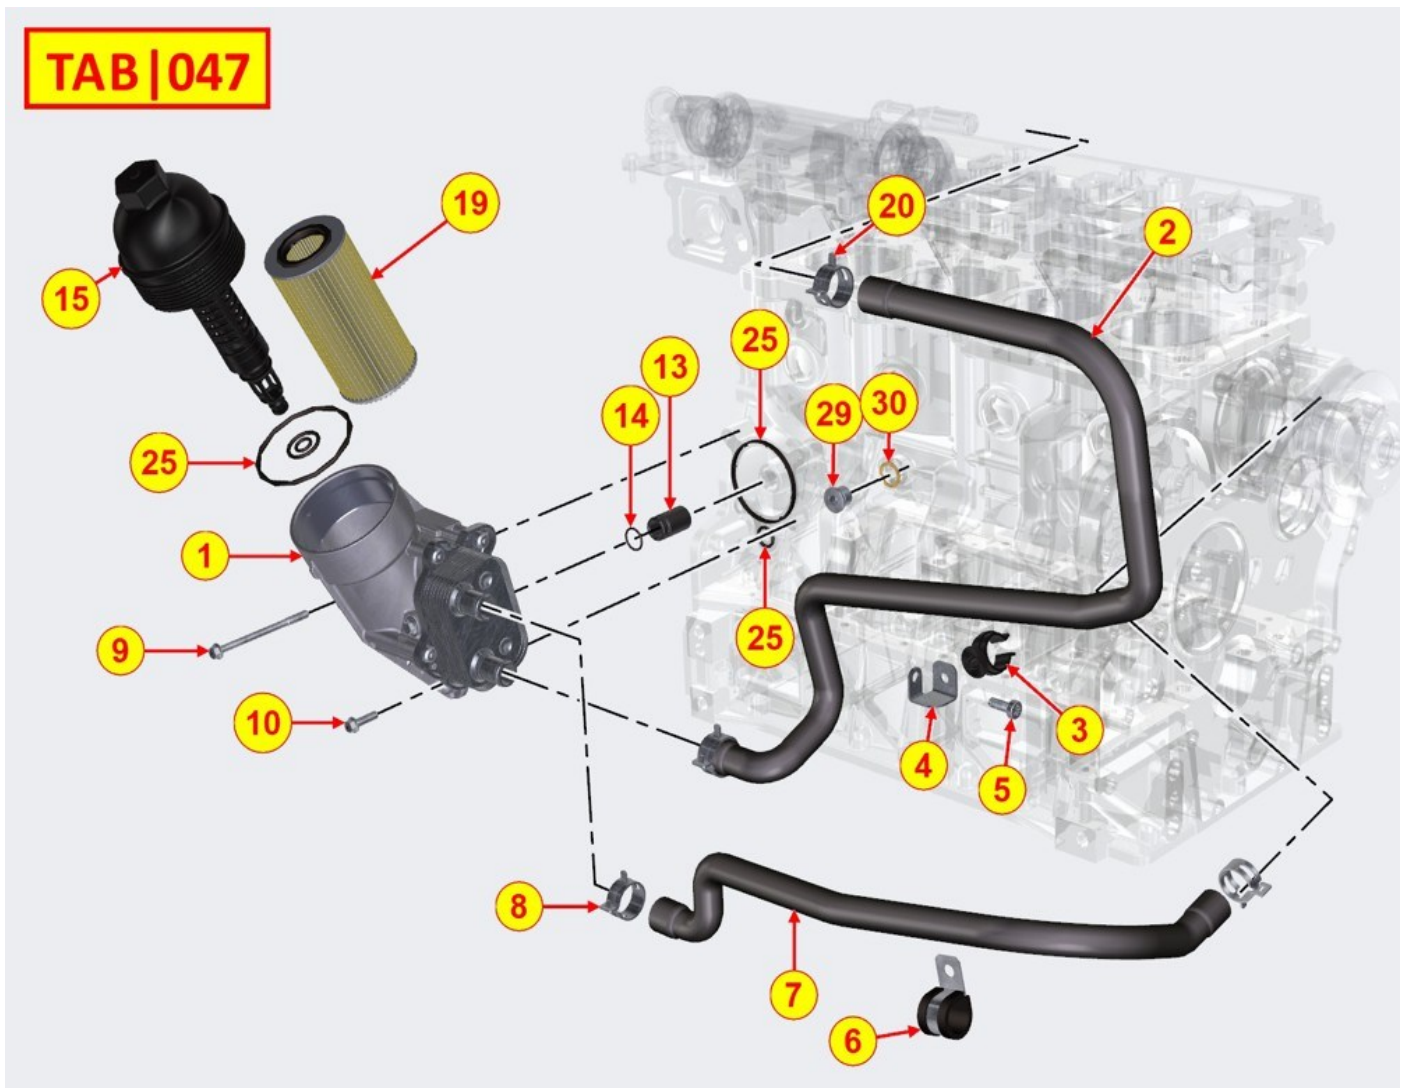

OIL COOLER - Group: 8047700140

TAB|047

OIL COOLER - Group: 8047700140

Pos	Kit	Included in	Part #	Description	QTY	Tech info
1	A		ED0037401690-S	Oil Cooler + Oil Filter	1	⚠
2			ED0093055720-S	hose	1	
3			ED0036172500-S	Clamp	1	
4			ED0063602310-S	Plate	1	
5			ED0097610450-S	Screw	1