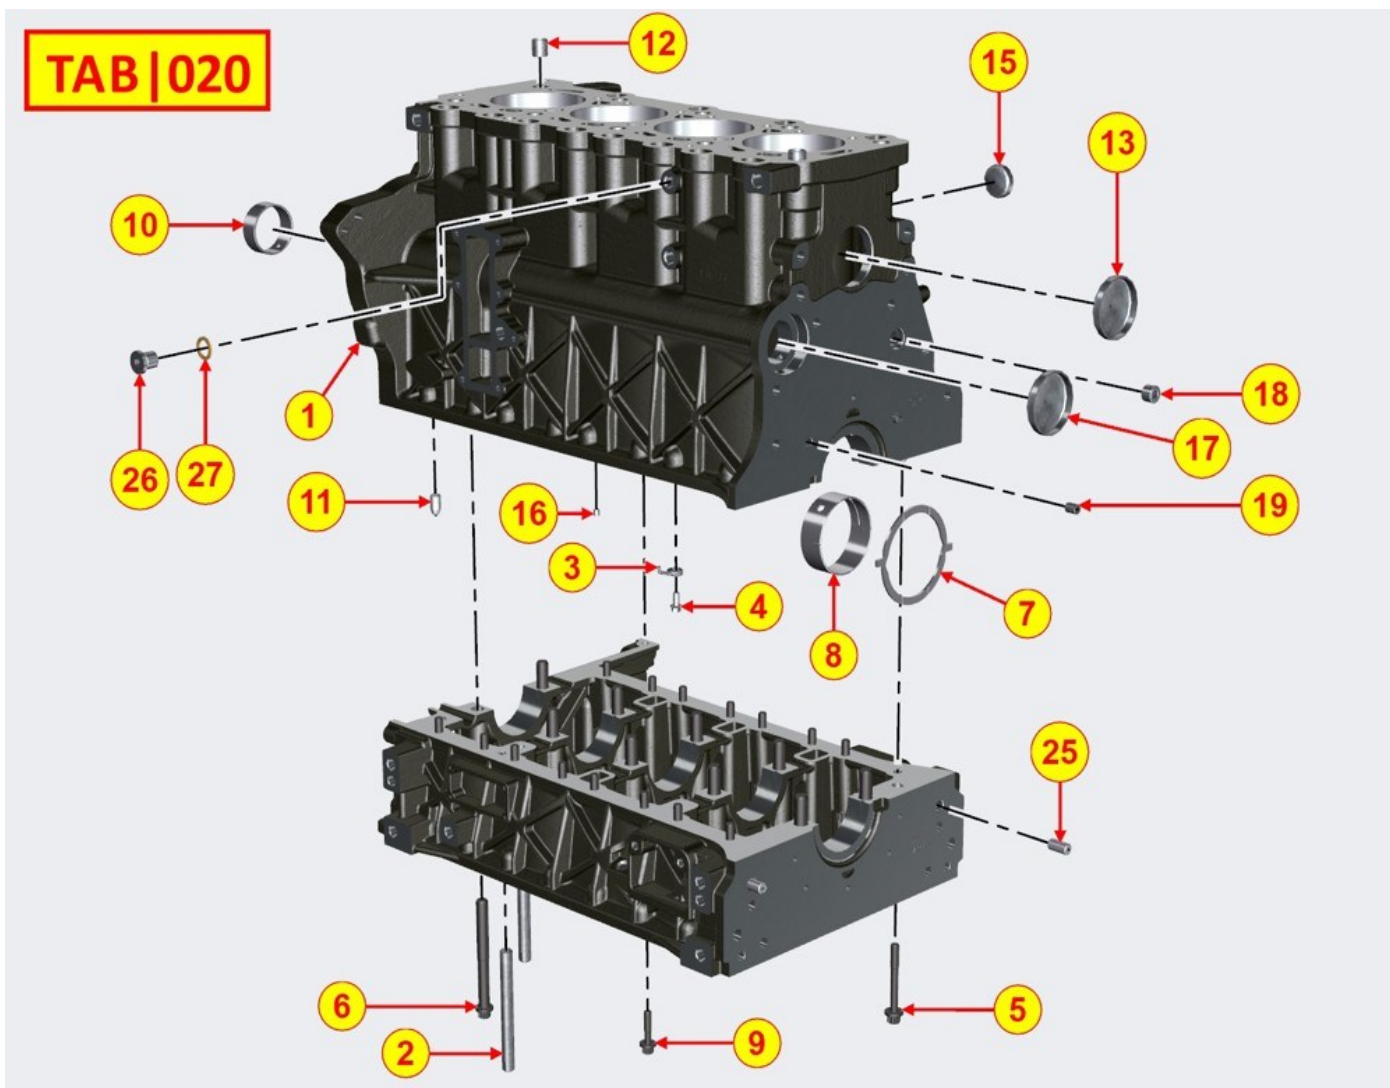

§KDI-TCR 2504E5/26(#370078SV00000-01)

Last update 14/04/2024

Print date 16/04/2024

Spec ED370078DV00000-01	Description §KDI-TCR 2504E5/26(#370078SV00000-01)
-------------------------	---

Specification attributes			
Horse power	55,40 kW	Idle speed	1000
High speed	2.600 rpm	Status	Inactive

5	B	ED0015263490-S	Connecting rod	4
6		ED0016401550-S	Bearing	3/4
7	(B)	ED0017801810-S	Screw	6/8

FLYWHEEL - Group: 8012700030

TAB|012

FLYWHEEL - Group: 8012700030

Pos	Kit	Included in	Part #	Description	QTY	Tech info
1	A		ED0098816860-S	Flywheel	1	
2			ED0018620890-S	Screw	6	
3		(A)	ED0028162450-S	Ring gear	1	

PULLEYS / BELT - Group: 8014700110

TAB|014

PULLEYS / BELT - Group: 8014700110

Pos	Kit	Included in	Part #	Description	QTY	Tech info
1			ED0078151320-S	Wheel	1	
2			ED0034301760-S	Disc	1	
3			ED0097301070-S	Screw	4	
4			ED0084000480-S	Pin	1	
5			ED0069754840-S	Pulley	1	

6	ED0024404860-S	Belt	1
7	ED0098653190-S	CRANKSHAFT BOLT	1

CRANKCASE - Group: 8020700530

CRANKCASE - Group: 8020700530

Pos	Kit	Included in	Part #	Description	QTY	Tech info
0			ED0082051330-S	Crankcase Gasket Set KDI 1903-2504	1	
1	A		ED0015116130-S	Crankcase	1	
2			ED0095801170-S	Pipe	2	
3			ED0084850270-S	Spray nozzle	4	
4			ED0015700800-S	Union screw	4	