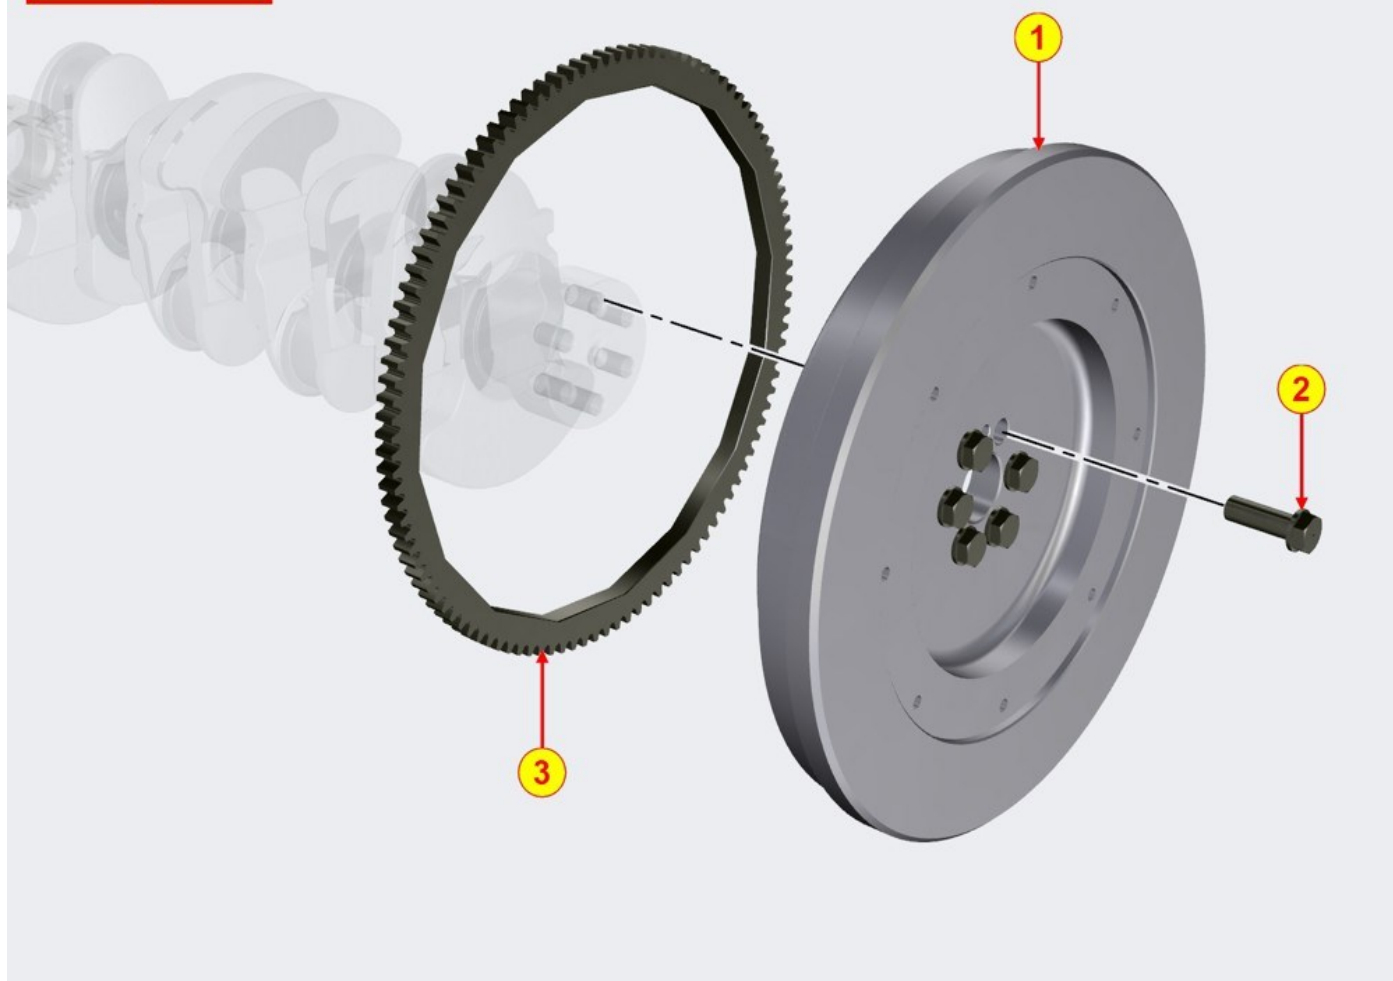

5	B	ED0015263490-S	Connecting rod	4
6		ED0016401550-S	Bearing	3/4
7	(B)	ED0017801810-S	Screw	6/8

FLYWHEEL - Group: 8012700030

TAB|012

FLYWHEEL - Group: 8012700030

Pos	Kit	Included in	Part #	Description	QTY	Tech info
1	A		ED0098816860-S	Flywheel	1	
2			ED0018620890-S	Screw	6	
3		(A)	ED0028162450-S	Ring gear	1	