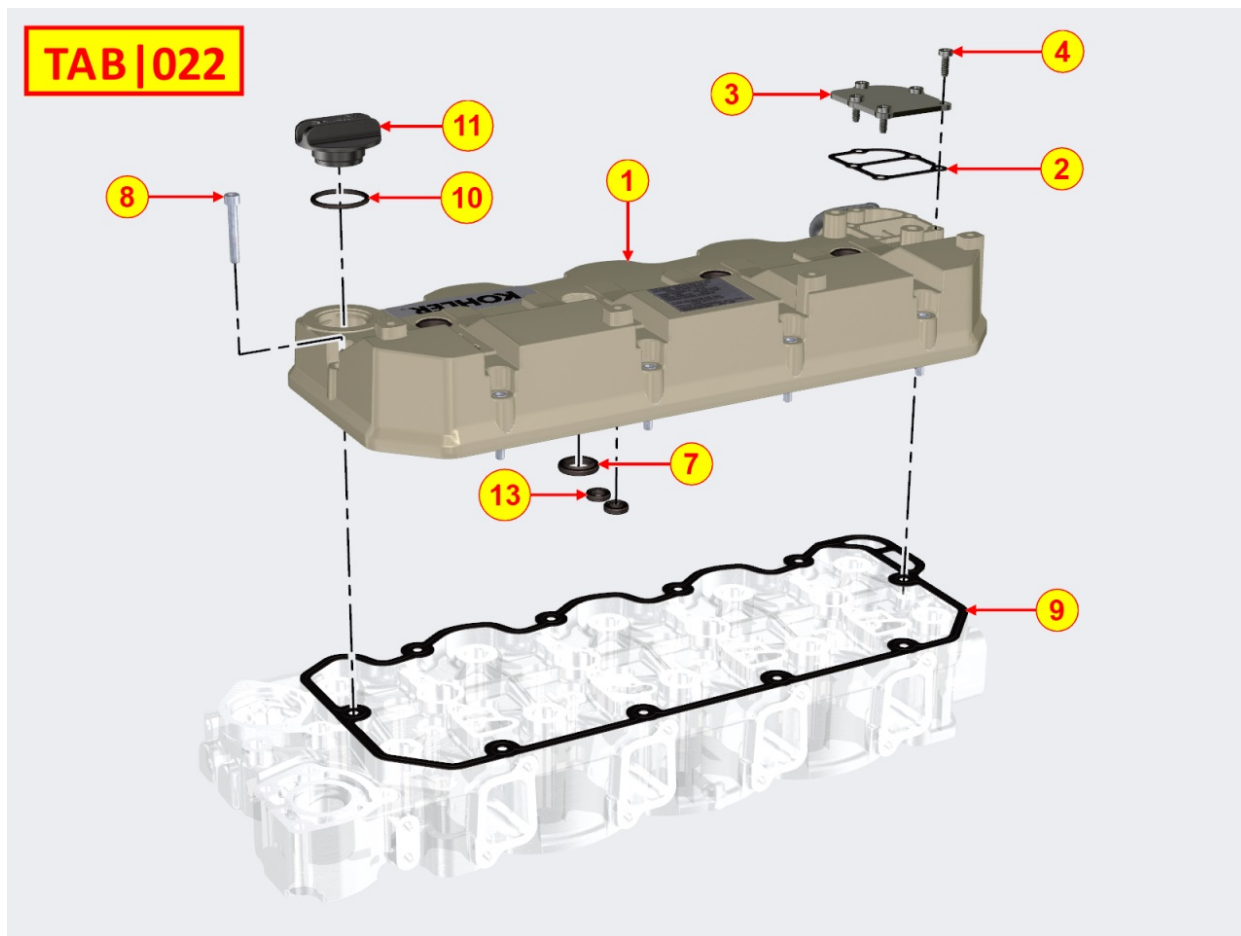

8022710090 - HEAD COVER

Pos	Kit	Included In	Code	Description	Qty	Old Code	Tech. Info
1	A		ED0021258960-S	ROCKER ARM COVER	1		
2		(A)	ED0044001480-S	GASKET	1		
3		(A)	ED0026101460-S	COVER	1		
4		(A)	ED0097610450-S	SCREW	5		
7		(A)	ED0012135700-S	SEAL RING	4		
8			ED0097320160-S	SCREW	10		
9			ED0044001470-S	GASKET	1		
10		(A)	ED0012000150-S	O-RING	1		
11		(A)	ED0090321350-S	FILLER CAP	1		
13		(A)	ED0012135710-S	SEAL RING	8