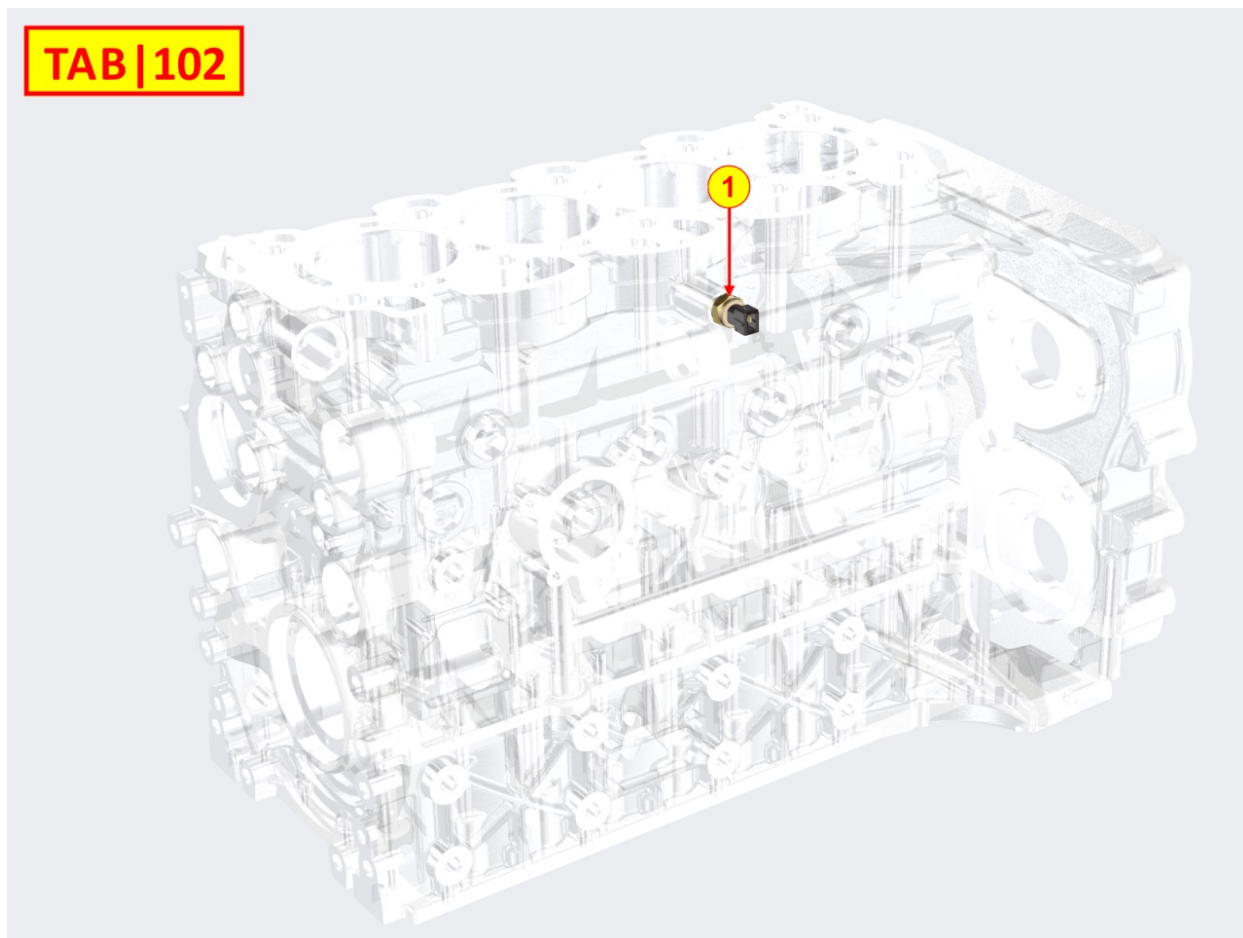

8102710030 - OIL PRESSURE SWITCH

TAB | 102

Pos	Kit	Included In	Code	Description	Qty	Old Code	Tech. Info
1			ED0067451010-S	SWITCH	1	ED0067451000-S