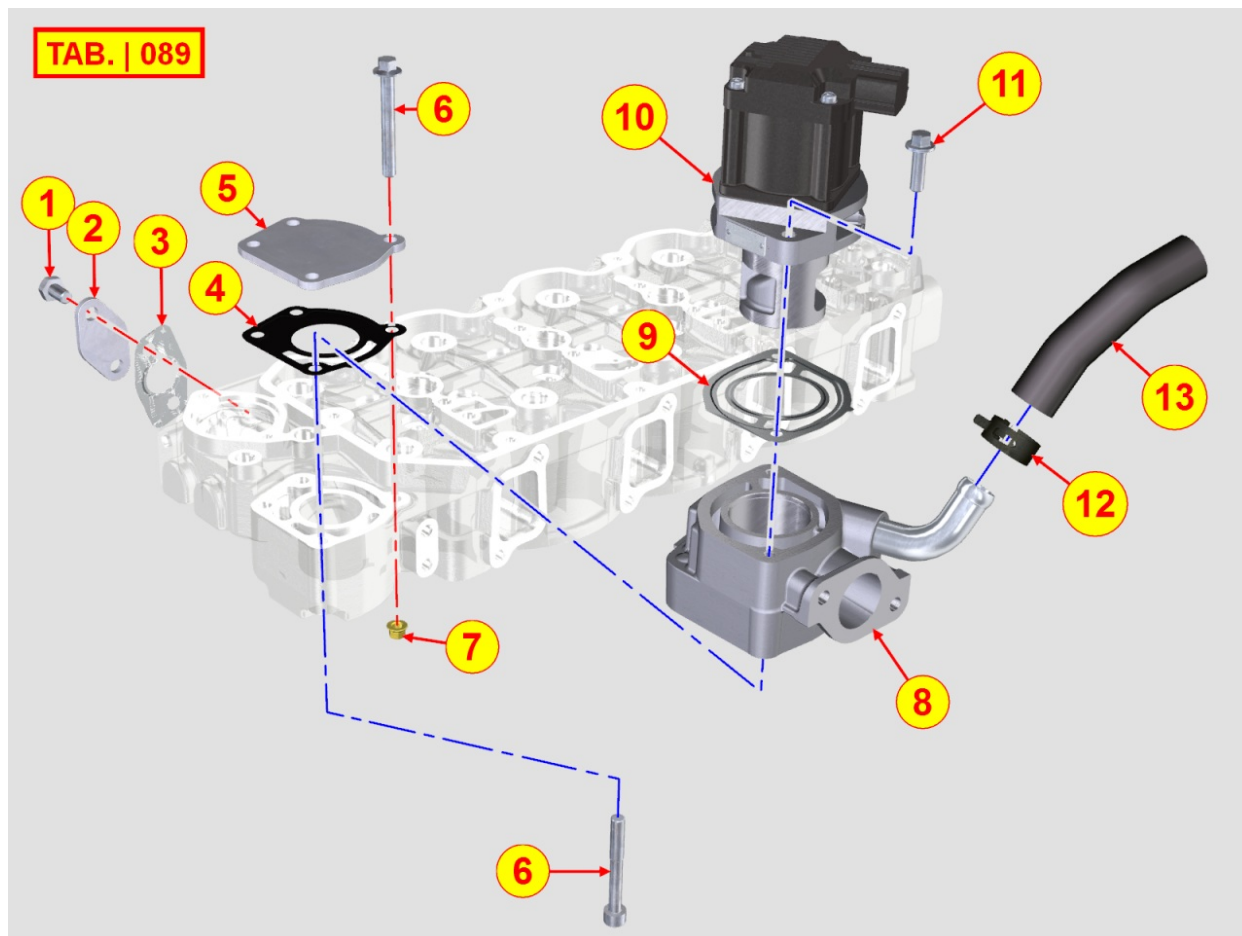

8089710120 - EGR VALVE

Pos	Kit	Included In	Code	Description	Qty	Old Code	Tech. Info
4			ED0047600640-S	GASKET	1		
6			ED0097300350-S	SCREW	4		
8			ED0038651410-S	FLANGE	1		
9			ED0047600760-S	GASKET	1		
10			ED0097002210-S	VALVE	1		
11			ED0017601310-S	SCREW	2		
12			ED0036302450-S	CLAMP	2		
13			ED0093056150-S	HOSE	1		
14			ED0090002790-S	CAP	1