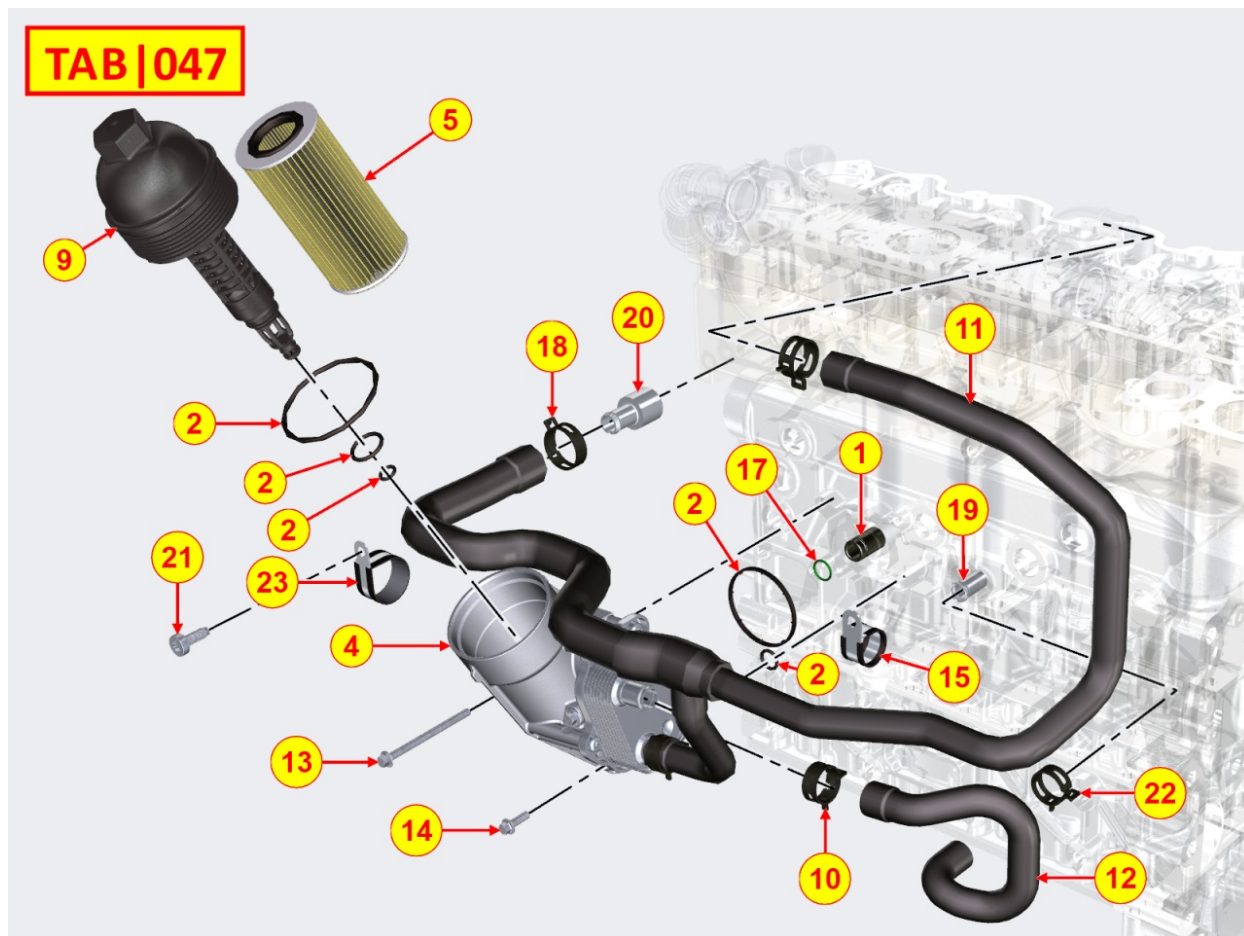

8047710010 - OIL COOLER

Pos	Kit	Included In	Code	Description	Qty	Old Code	Tech. Info
1			ED0072650700-S	JOINT	1		
2		(A) (B)	ED0081802150-S	GASKET KIT	1		
4	A		ED0037401690-S	OIL COOLER + OIL FILTER	1		
5	B	(A)	ED0021750010-S	OIL CARTRIDGE	1	ED0021753090-S	
9		(A)	ED0027505400-S	OIL FILTER CARTRIDGE SUPPORT	1		
10			ED0036302450-S	CLAMP	3		
11			ED0093055940-S	HOSE	1		
12			ED0093055950-S	HOSE	1		
13			ED0017601930-S	SCREW	2		
14			ED0017601310-S	SCREW	2		
15			ED0036172610-S	CLAMP	2		
17			ED0012004180-S	O-RING	1		
18			ED0036302560-S	CLAMP	1		
19			ED0072850010-S	JOINT	1		
20			ED0073012860-S	JOINT	1		
21			ED0097610480-S	SCREW	4		
22			ED0036302420-S	CLAMP	1		
23			ED0036172250-S	CLAMP	2