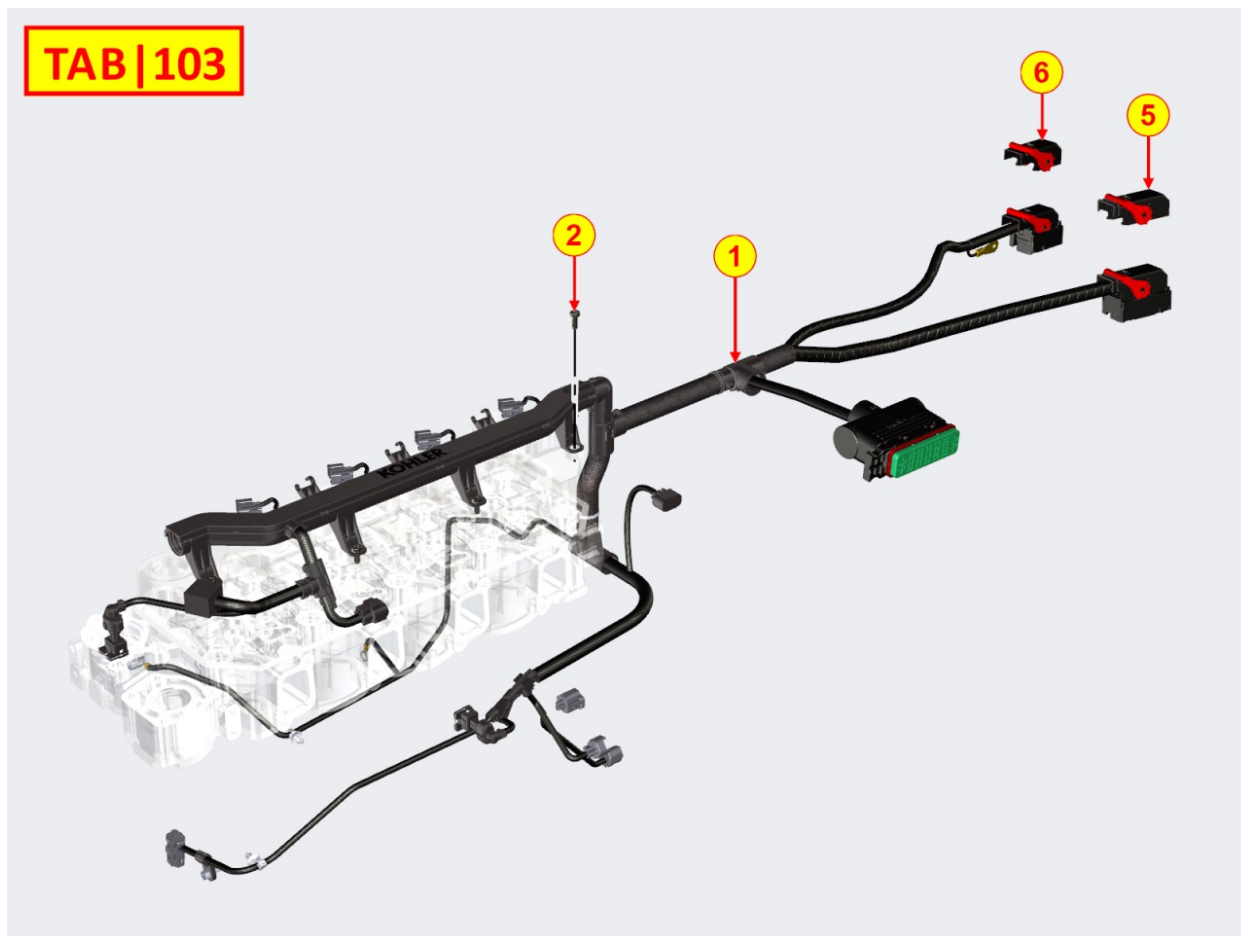

8103710100 - CONTROL PANEL / ENGINE WIRES

TAB | 103

Pos	Kit	Included In	Code	Description	Qty	Old Code	Tech. Info
1	A		ED0021864630-S	CABLE	1		
2			ED0097610450-S	SCREW	4		
5		(A)	ED0069278370-S	GUARD	1		
6		(A)	ED0069278360-S	GUARD	1