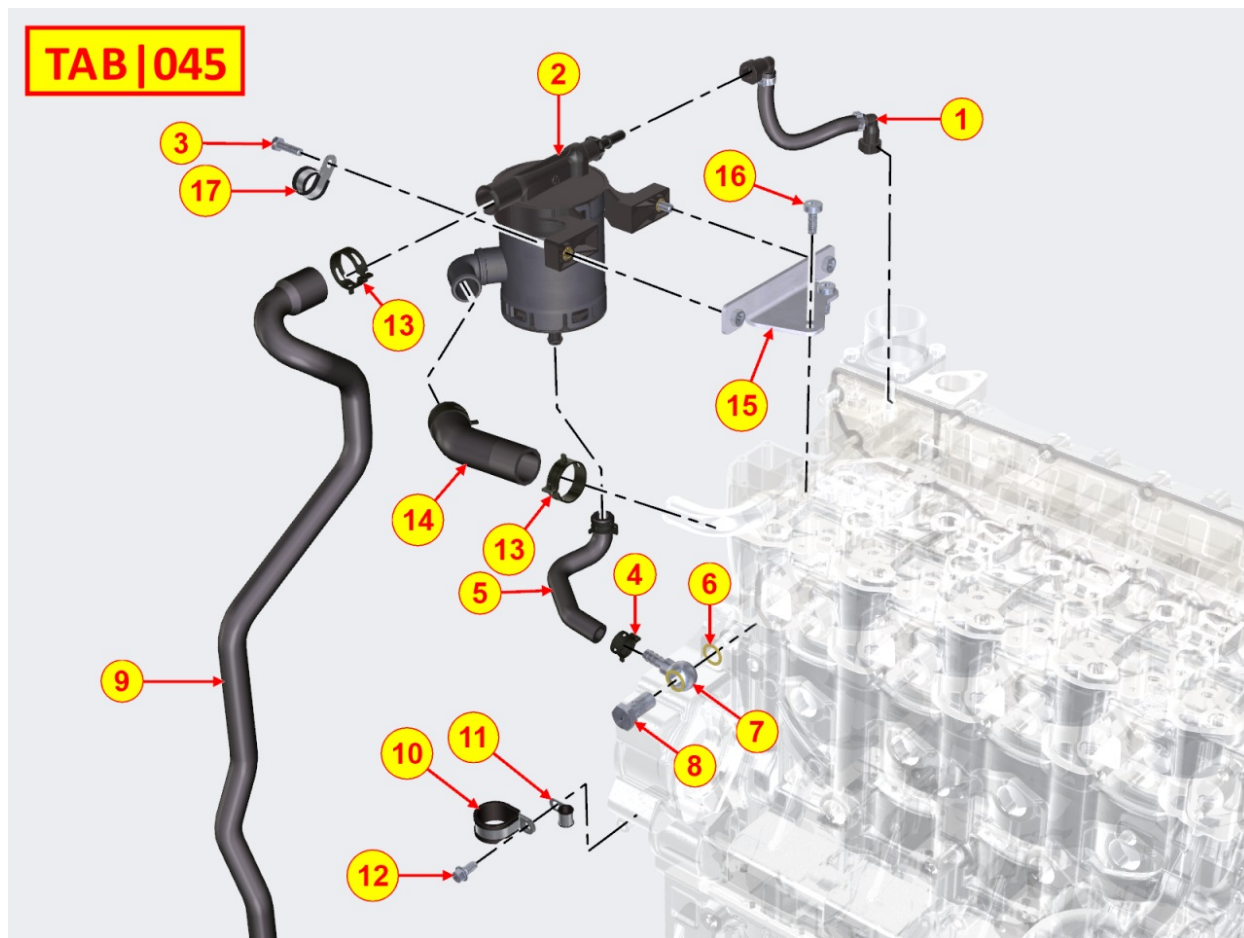

8045710050 - BREATHER SYSTEM

Pos	Kit	Included In	Code	Description	Qty	Old Code	Tech. Info
1			ED0093765200-S	FUEL PIPE	1		
2			ED0028713440-S	VAPOR SEPARATOR	1		
3			ED0097610480-S	SCREW	2		
4			ED0036302440-S	CLAMP	2		
5			ED0093055990-S	HOSE	1		
6			ED0046700190-S	GASKET	2		
7			ED0072702550-S	JOINT	1		
8			ED0019011770-S	UNION SCREW	1		
9			ED0094002030-S	HOSE	1		
10			ED0036172250-S	CLAMP	1		
11			ED0036301160-S	CLAMP	1		
12			ED0017701600-S	SCREW	1		
13			ED0036302480-S	CLAMP	3		
14			ED0093056170-S	HOSE	1		
15			ED0085465090-S	BRACKET	1		
16			ED0017700070-S	SCREW	2		
17			ED0036172610-S	CLAMP	1