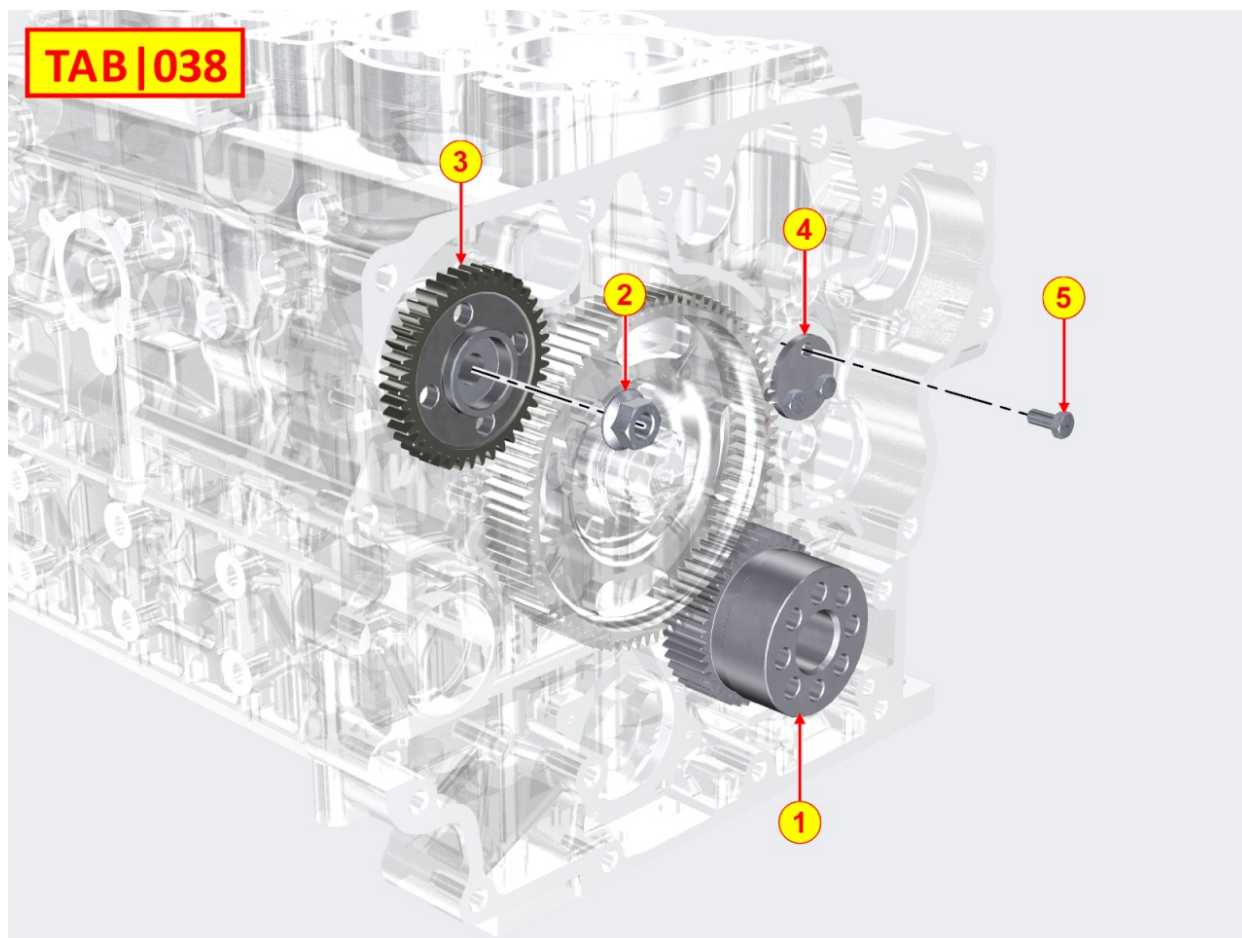

8038710050 - TIMING SYSTEM

Pos	Kit	Included In	Code	Description	Qty	Old Code	Tech. Info
1			ED0049100770-S	GEAR	1		
2			ED0032402050-S	NUT	1		
3			ED0049363330-S	GEAR	1		
4			ED0090400530-S	CAP	1		
5			ED0017700560-S	SCREW	3