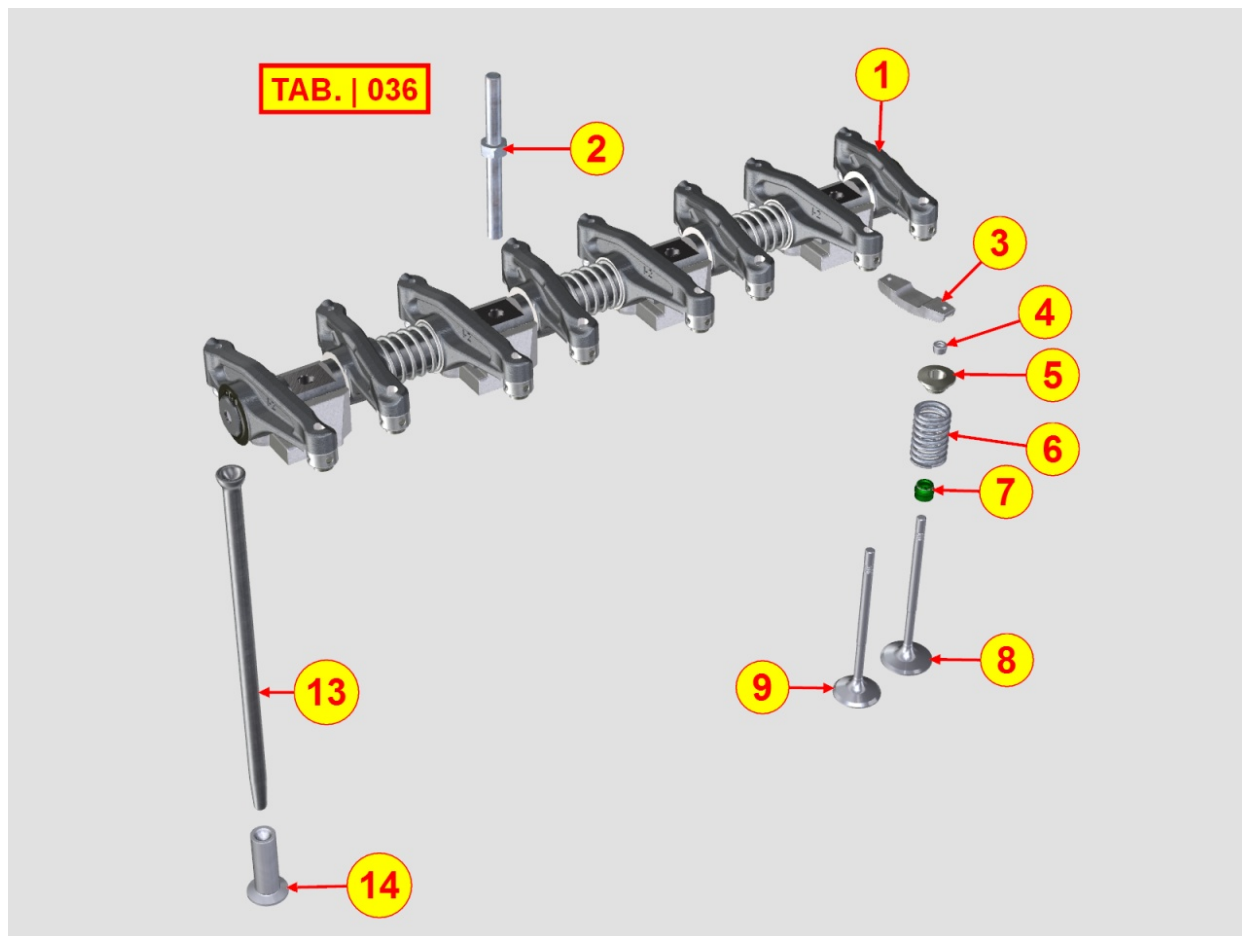

**8025710010 - ENGINE MOUNTS**

Pos	Kit	Included In	Code	Description	Qty	Old Code	Tech. Info
0			ED0076250260-S	WASHER	2		

8030710240 - INJECTION SYSTEM

Pos	Kit	Included In	Code	Description	Qty	Old Code	Tech. Info
1			ED0085464200-S	BRACKET	4		
2			ED0076253790-S	WASHER	4		
3			ED0098202680-S	SCREW	4		
4	A		ED0035451000-S	DISTRIBUTOR	1		
12			ED0017702230-S	SCREW	2		
15			ED0050107860-S	INJECTOR	4		
16			ED0012004100-S	O-RING	4		
17			ED0046701330-S	GASKET (1.5MM)	4		
17			ED0046701420-S	GASKET (2.5MM)	4		
17			ED0046701430-S	GASKET (2MM)	4		
17			ED0046701760-S	GASKET (1MM)	4		
20			ED0093764620-S	FUEL PIPE	1		
22			ED0065905240-S	INJECTION PUMP	1		⚠
23			ED0019010180-S	UNION SCREW	1		
24			ED0046700590-S	GASKET	2		
25	(A)		ED0097320630-S	SCREW	1		
27			ED0045802350-S	GASKET	1		
28			ED0017702250-S	SCREW	2		
29			ED0093800330-S	COMMON RAIL	1		
33			ED0036172550-S	CLAMP	2		
34			ED0097300100-S	SCREW	2		
35			ED0085464960-S	BRACKET	2		
36			ED0097610450-S	SCREW	2		
54			ED0096610200-S	SCV VALVE KIT	1		⚠

8035710090 - CAMSHAFT

Pos	Kit	Included In	Code	Description	Qty	Old Code	Tech. Info
4			ED0010101890-S	CAMSHAFT	1		

8036710070 - ROCKER ARMS / VALVES

Pos	Kit	Included In	Code	Description	Qty	Old Code	Tech. Info
1	A		ED0060452110-S	ROCKER ARM SHAFT	1		
2			ED0098202730-S	SCREW	4		
3			ED0021833900-S	U-BOLT	8	ED0021831230-S	
4	C		ED0064100040-S	VALVE SPRING RETAINER	16		
5		(C)		POS. 4			
6			ED0057551860-S	SPRING	16		
7			ED0012611300-S	RING	16		
8			ED0096522030-S	INTAKE VALVE	8		
9			ED0096851960-S	EXHAUST VALVE	8		
13			ED0014102020-S	PUSHROD	8		
14			ED0072151880-S	TAPPET	8		