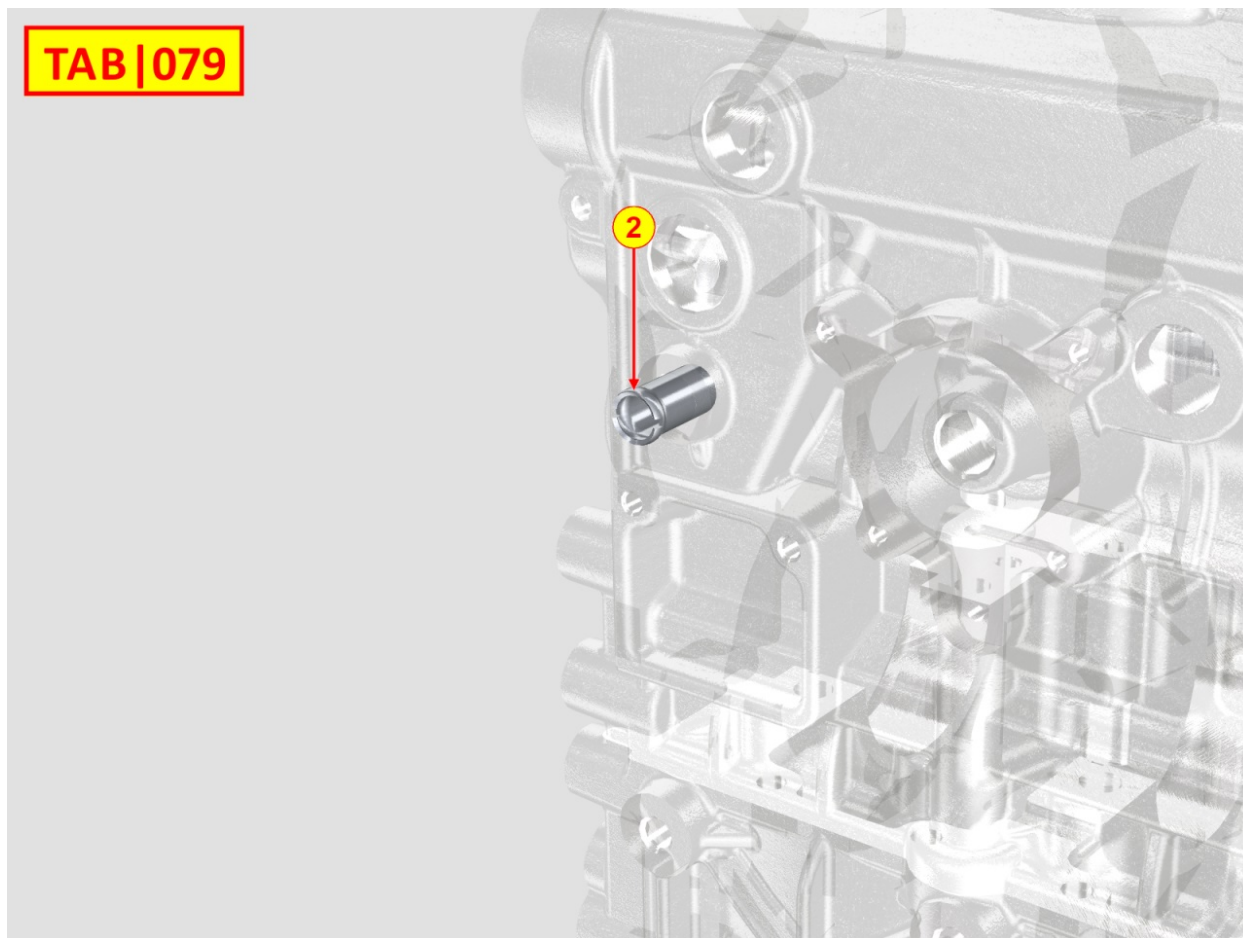

8079710020 - FITTING FOR CAB HEATING

Pos	Kit	Included In	Code	Description	Qty	Old Code	Tech. Info
2			ED0072850010-S	JOINT	1