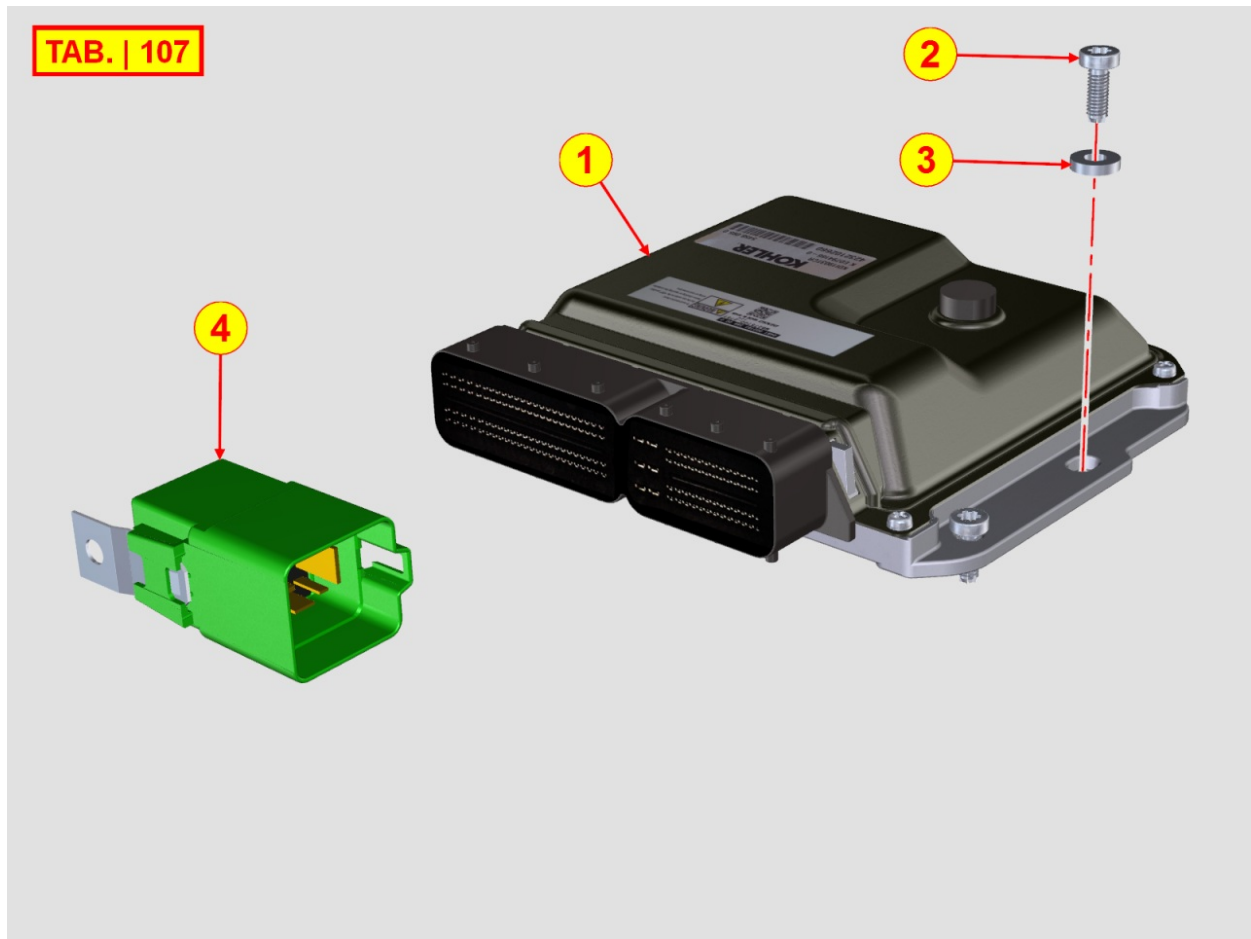

8107712120 - ECU - DCU - ELECTRONIC CONTROLS

Pos	Kit	Included In	Code	Description	Qty	Old Code	Tech. Info
1			ED0021934380-S	ECU	1