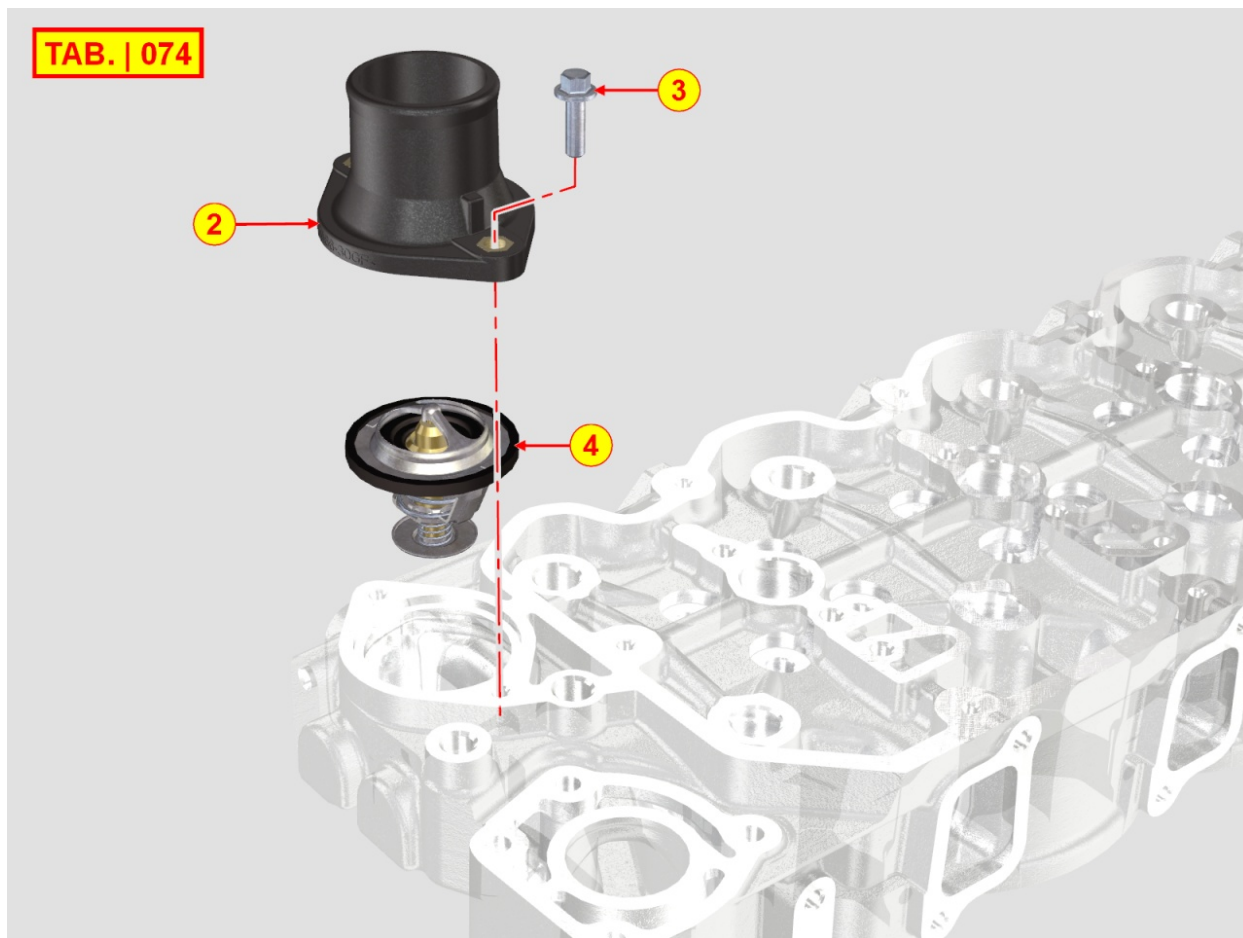

8074710040 - THERMOSTAT UNIT

Pos	Kit	Included In	Code	Description	Qty	Old Code	Tech. Info
2			ED0027505840-S	COVER	1		
3			ED0017601310-S	SCREW	2		
4			ED0091955770-S	VALVE	1