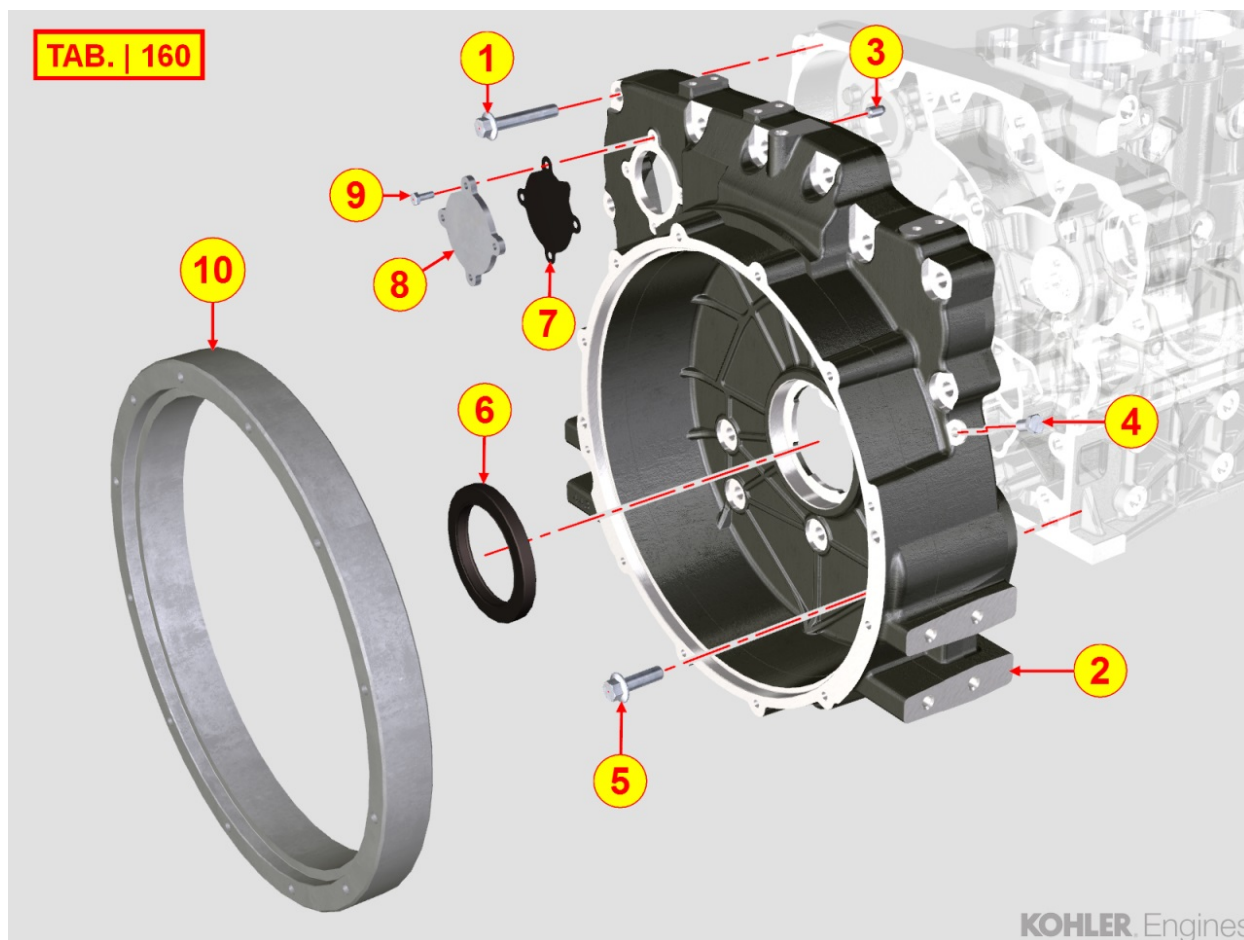

8160710050 - ENGINE FLANGE / BACKPLATE

Pos	Kit	Included In	Code	Description	Qty	Old Code	Tech. Info
1			ED0017901030-S	SCREW	12		
2			ED0020324790-S	FLYWHEEL HOUSING	1		
3			ED0084001560-S	PIN	2		
5			ED0017901040-S	SCREW	6		
6			ED0012135670-S	SEAL RING	1		
7			ED0045011800-S	GASKET	1		
8			ED0027505460-S	COVER	1		
9			ED0017600050-S	SCREW	4