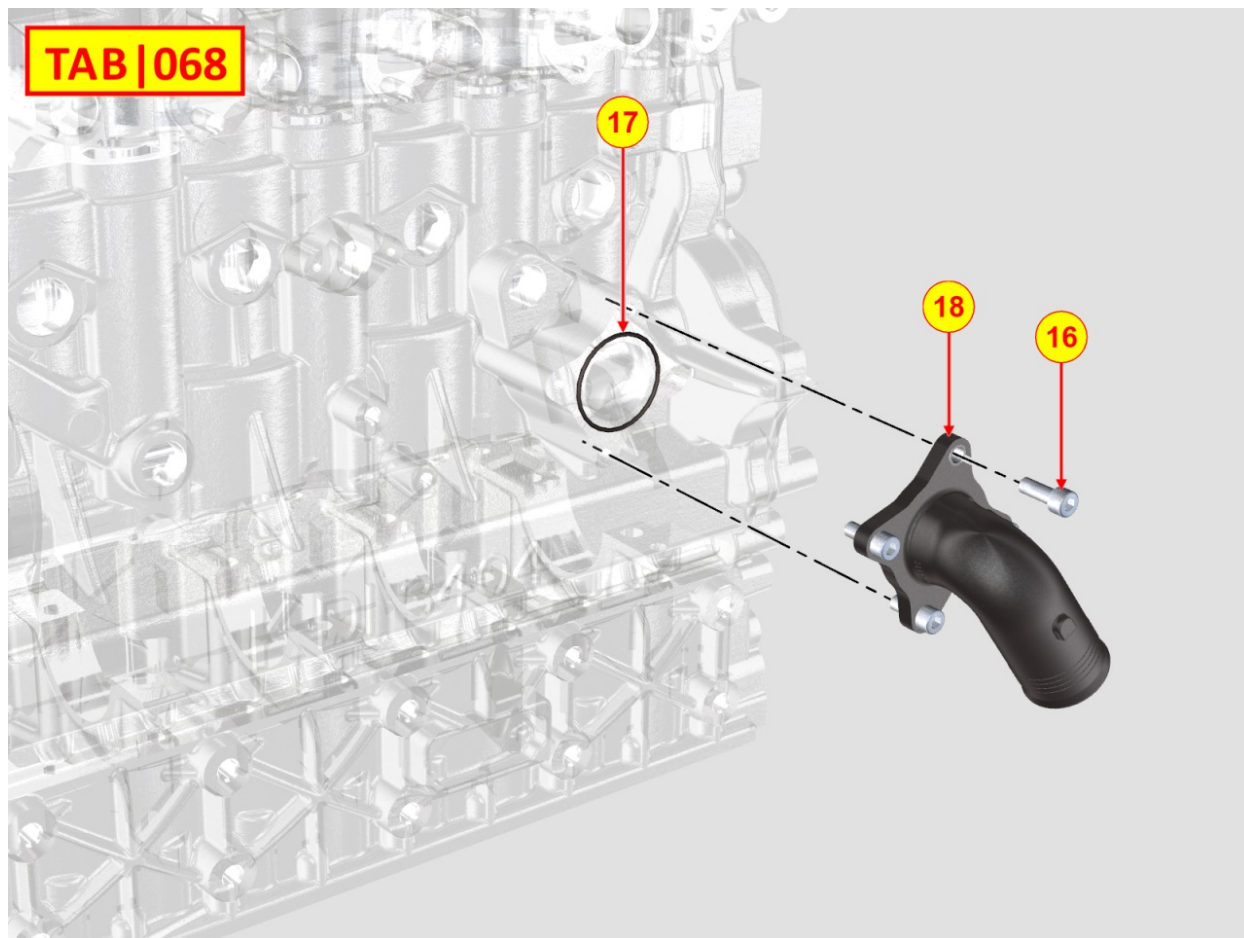

8068710070 - COOLANT HOSES

Pos	Kit	Included In	Code	Description	Qty	Old Code	Tech. Info
16			ED0097301180-S	SCREW	4		
17			ED0012004300-S	O-RING	1		
18			ED0038660010-S	FLANGE	1