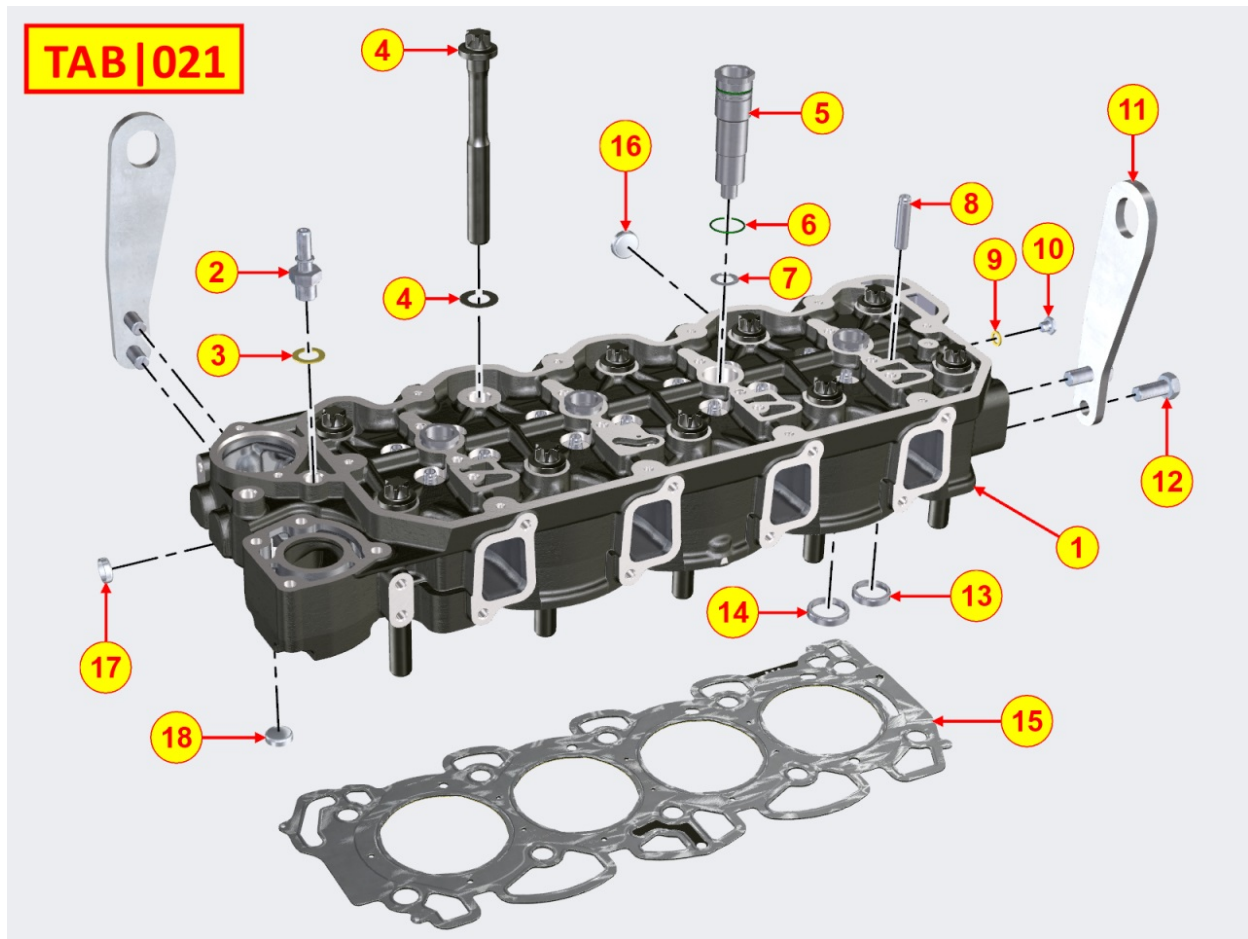

8021710130 - CYLINDER HEAD

Pos	Kit	Included In	Code	Description	Qty	Old Code	Tech. Info
0			ED0082051390-S	GASKET & O-RINGS KIT	1		
1	A		ED0092020230-S	ASSEMBLY CYLINDER HEAD REINFORCE ST.V	1	ED0092013190-S	
2			ED0072703070-S	JOINT	1		
3			ED0046700160-S	GASKET	1		
4			ED0048968790-S	SCREWS + WASHERS KIT FOR HEAD FIXING	1		
5		(A)	ED0021101400-S	SLEEVE	4		
6		(A)	ED0012004090-S	O-RING	8		
7		(A)	ED0046701470-S	GASKET	4		
8		(A)	ED0048452830-S	GUIDE	16		
9			ED0046700580-S	GASKET	1		
10			ED0089650370-S	CAP	1		
11			ED0085464980-S	BRACKET	2		
12			ED0017900240-S	SCREW	4		
13		(A)	ED0080003660-S	VALVE SEAT - EXHAUST	8		
14		(A)	ED0080003670-S	VALVE SEAT - INTAKE	8		
15			ED0047310480-S	CYL. HEAD GASKET 1 HOLE	1		
15			ED0047310490-S	CYL. HEAD GASKET 2 HOLES	1		
15			ED0047310500-S	CYL. HEAD GASKET 3 HOLES	1		
16		(A)	ED0090800830-S	CAP	4		
17		(A)	ED0089900470-S	CAP	1		
18		(A)	ED0090801080-S	CAP	1