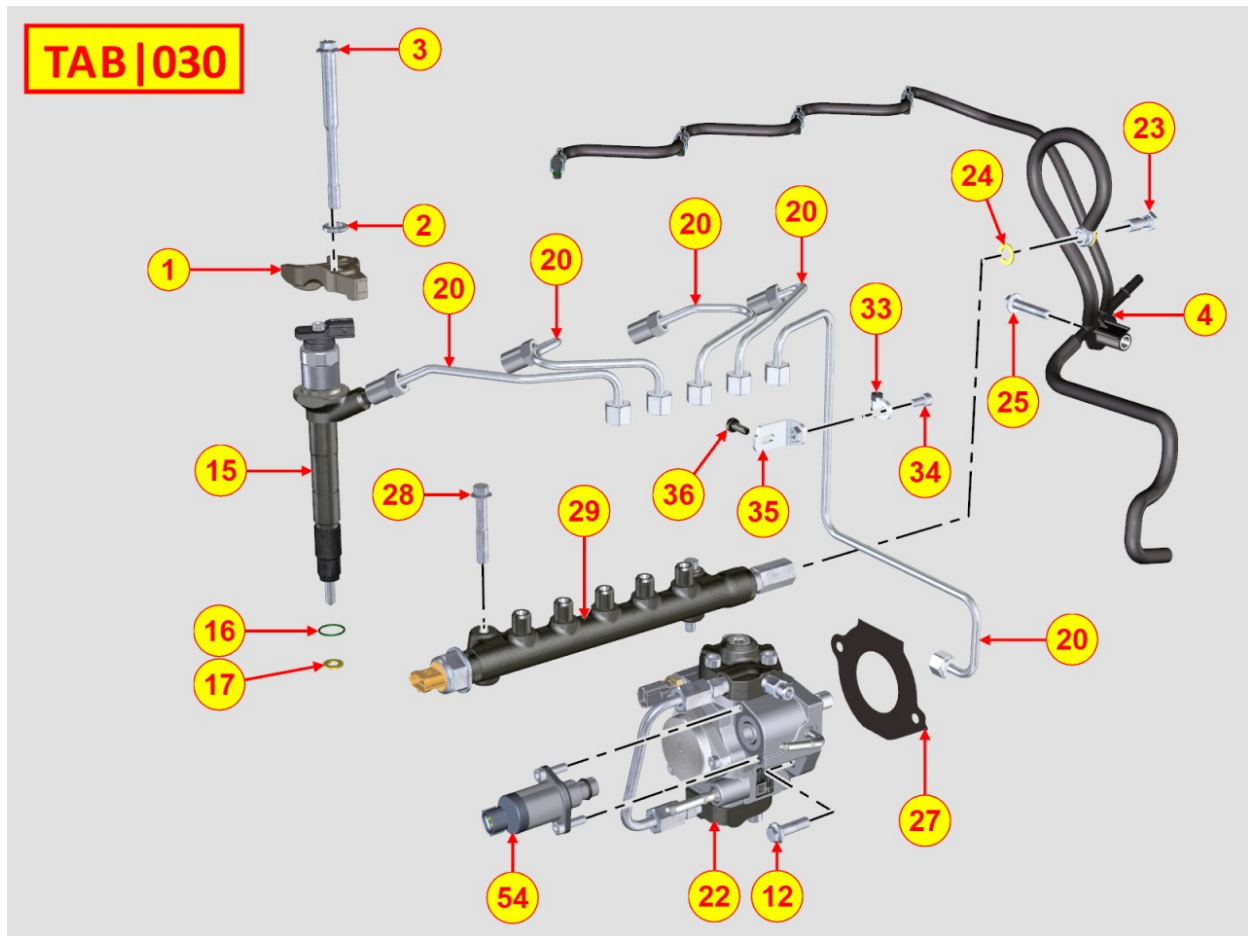

8030710240 - INJECTION SYSTEM

Pos	Kit	Included In	Code	Description	Qty	Old Code	Tech. Info
1			ED0085464200-S	BRACKET	4		
2			ED0076253790-S	WASHER	4		
3			ED0098202680-S	SCREW	4		
4	A		ED0035451000-S	DISTRIBUTOR	1		
12			ED0017702230-S	SCREW	2		
15			ED0050107860-S	INJECTOR	4		
16			ED0012004100-S	O-RING	4		
17			ED0046701330-S	GASKET (1.5MM)	4		
17			ED0046701420-S	GASKET (2.5MM)	4		
17			ED0046701430-S	GASKET (2MM)	4		
17			ED0046701760-S	GASKET (1MM)	4		
20			ED0093764620-S	FUEL PIPE	1		
22			ED0065905240-S	INJECTION PUMP	1		⚠
23			ED0019010180-S	UNION SCREW	1		
24			ED0046700590-S	GASKET	2		
25	(A)		ED0097320630-S	SCREW	1		
27			ED0045802350-S	GASKET	1		
28			ED0017702250-S	SCREW	2		
29			ED0093800330-S	COMMON RAIL	1		
33			ED0036172550-S	CLAMP	2		
34			ED0097300100-S	SCREW	2		
35			ED0085464960-S	BRACKET	2		
36			ED0097610450-S	SCREW	2		
54			ED0096610200-S	SCV VALVE KIT	1		⚠