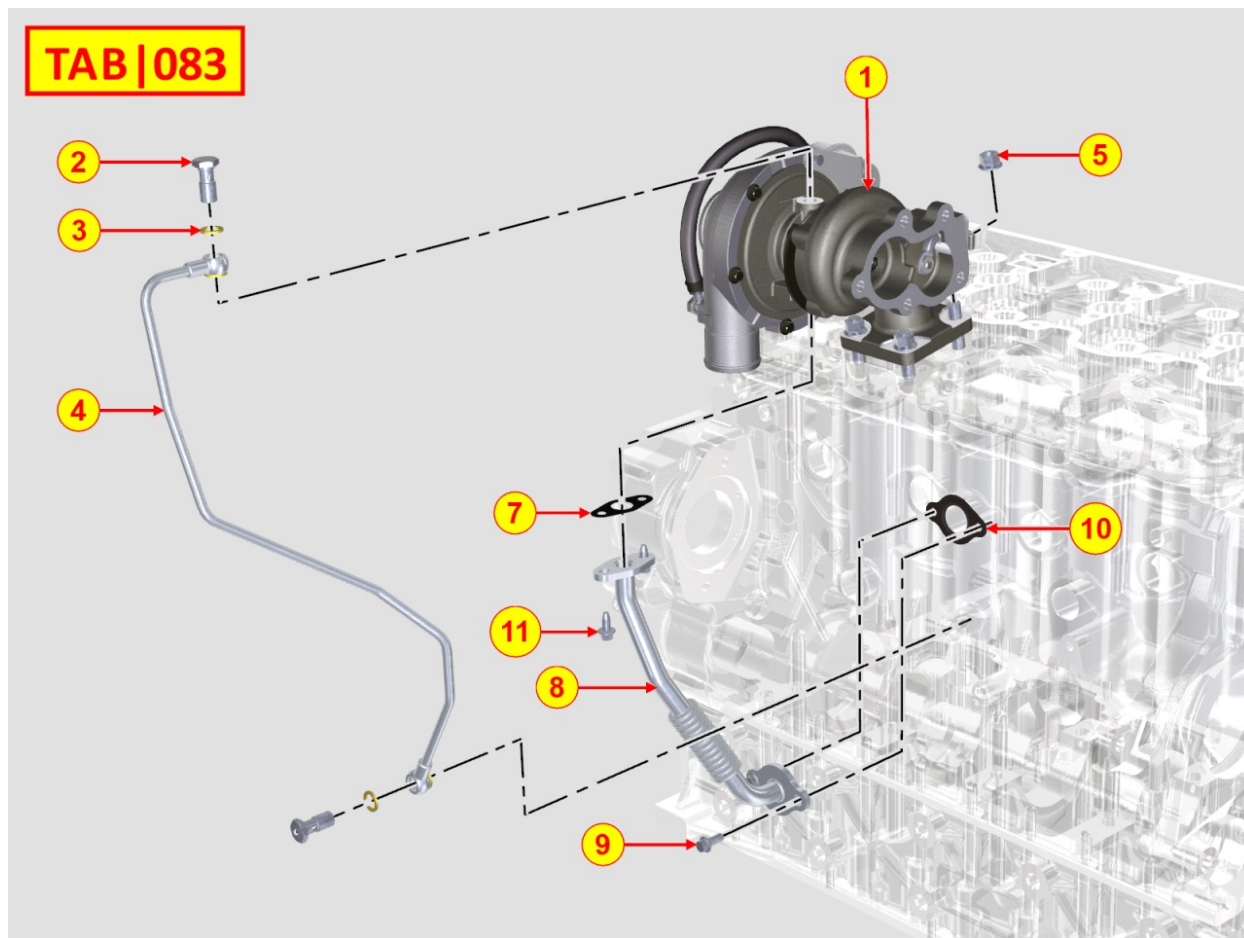

8083710060 - TURBOCHARGER

Pos	Kit	Included In	Code	Description	Qty	Old Code	Tech. Info
1			ED0096100830-S	TURBOCHARGER	1		
2			ED0019010180-S	UNION SCREW	2		
3			ED0046700590-S	GASKET	4		
4			ED0094650840-S	PIPE	1		
5			ED0032402140-S	NUT	4		
7			ED0045802670-S	GASKET	1		
8			ED0095352250-S	PIPE	1		
9			ED0017601510-S	SCREW	2		
10			ED0045802590-S	GASKET	1		
11			ED0017601300-S	SCREW	2