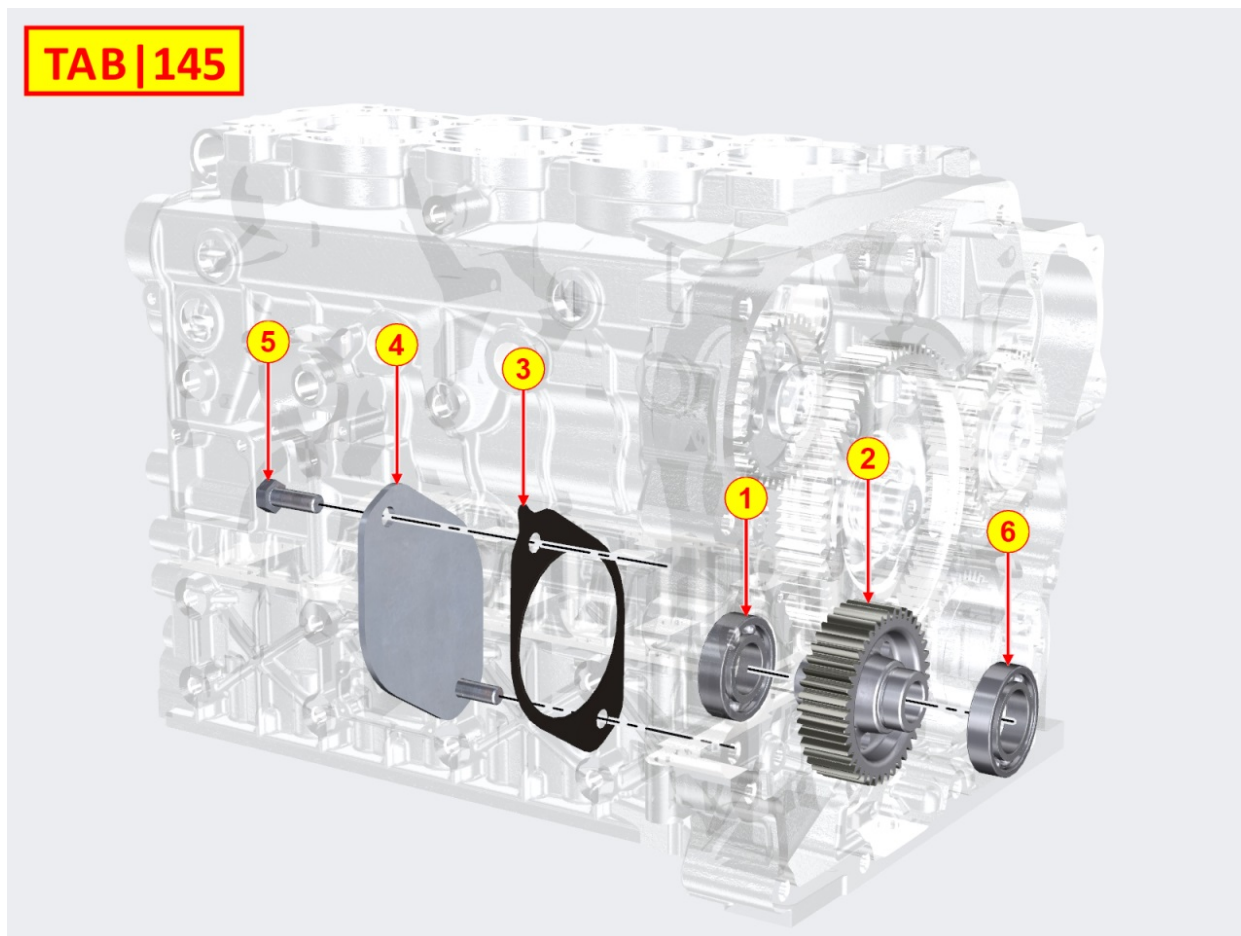

8145710030 - 4th PTO

Pos	Kit	Included In	Code	Description	Qty	Old Code	Tech. Info
1		(A)	ED0030102850-S	BEARING	1		
2	A		ED0049363680-S	GEAR	1		
3			ED0045802570-S	GASKET	1		
4			ED0026500740-S	COVER	1		
5			ED0017900240-S	SCREW	2		
6		(A)	ED0030102860-S	BEARING	1