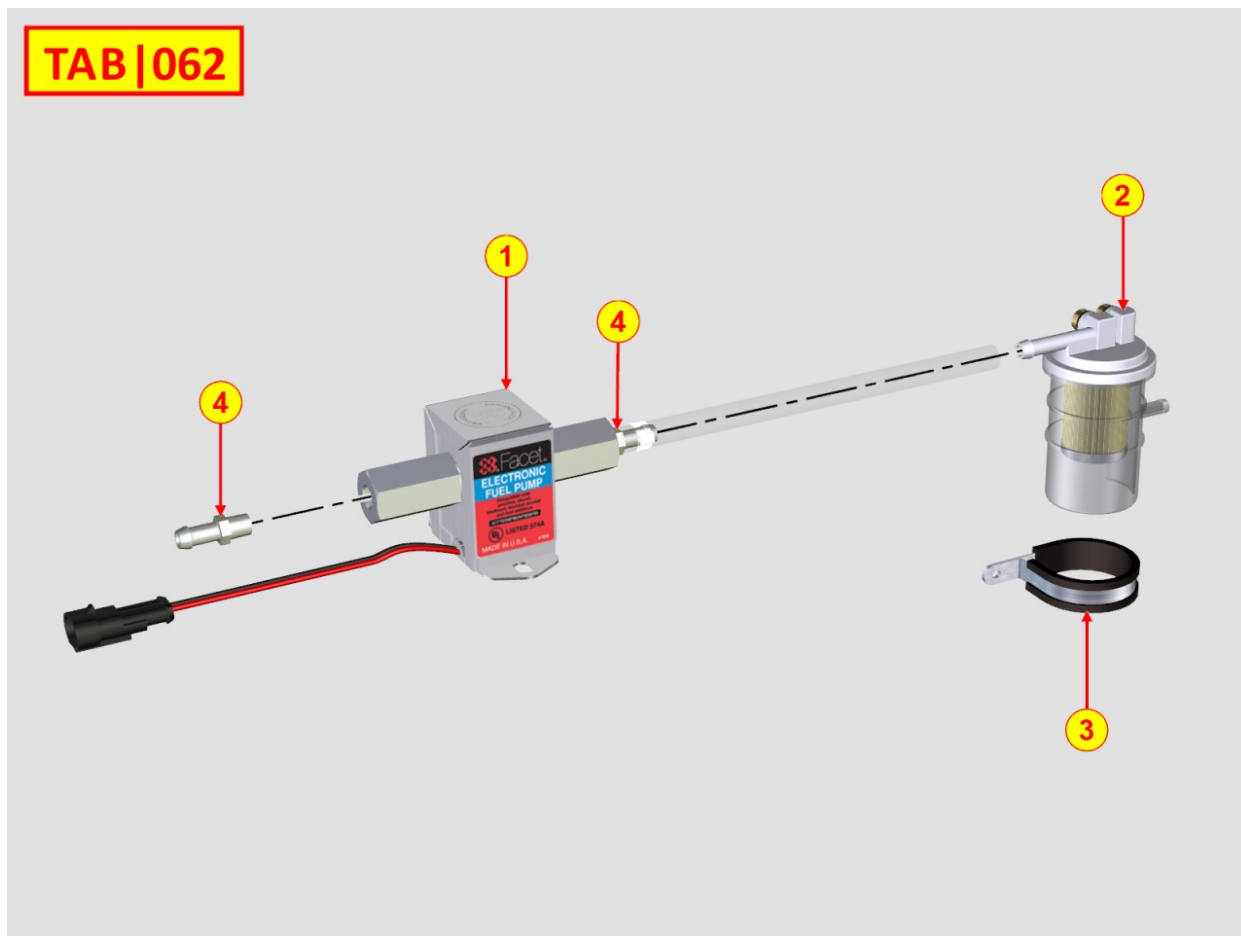

8062710040 - FUEL FEED PUMP

Pos	Kit	Included In	Code	Description	Qty	Old Code	Tech. Info
1	A		ED0065850010-S	LIFT PUMP	1		
2			ED0067270600-S	FUEL PRE-FILTER	1		
3			ED0036172480-S	CLAMP	1		
4		(A)	ED0072703130-S	JOINT	2