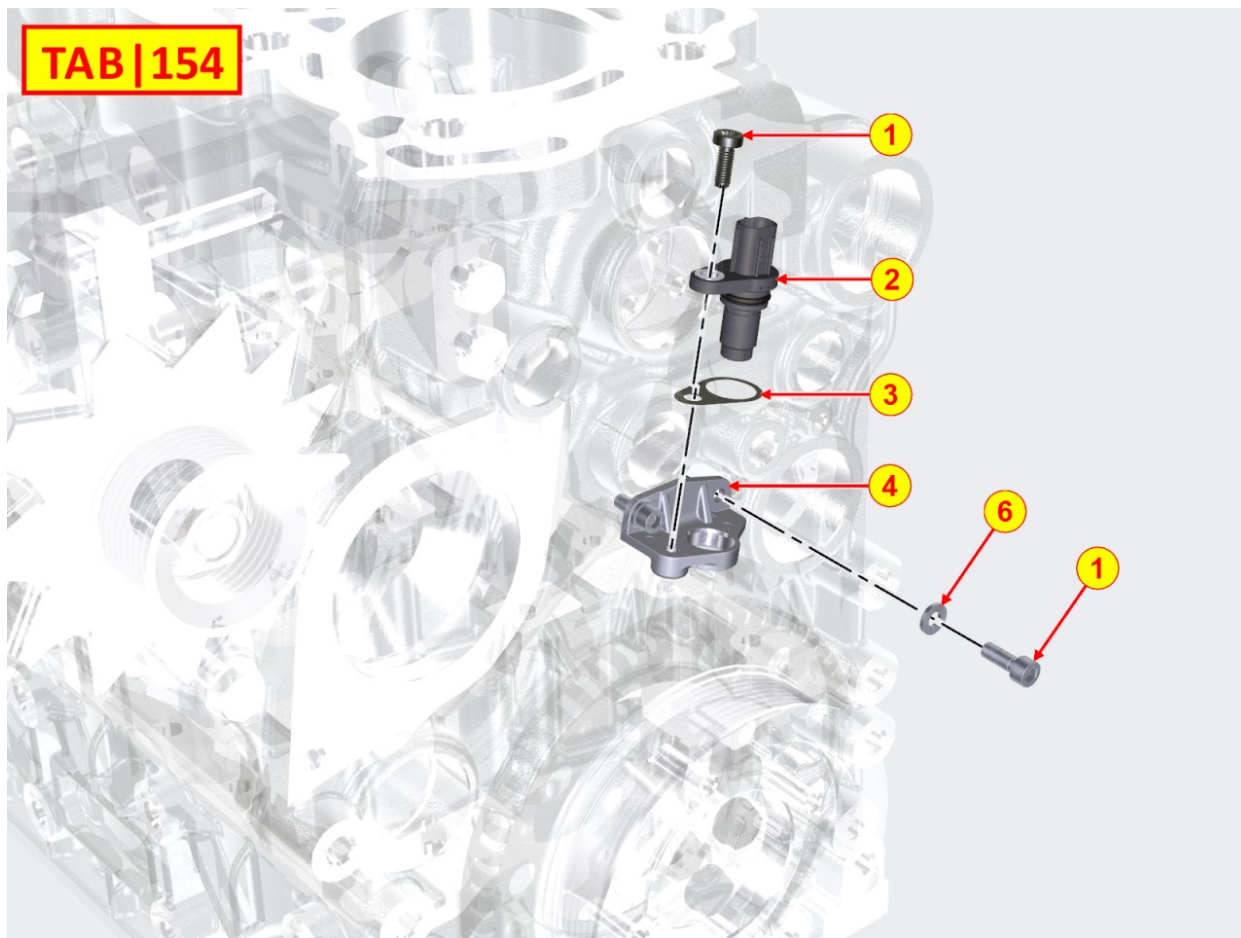

8154710020 - SPEED SENSOR - INJECTION SENSOR

Pos	Kit	Included In	Code	Description	Qty	Old Code	Tech. Info
1			ED0097300100-S	SCREW	3		
2			ED0080891720-S	SPEED SENSOR	1		
3			ED0051511460-S	SPACER	2		
4			ED0085464310-S	BRACKET	1		
6			ED0076250080-S	WASHER	2