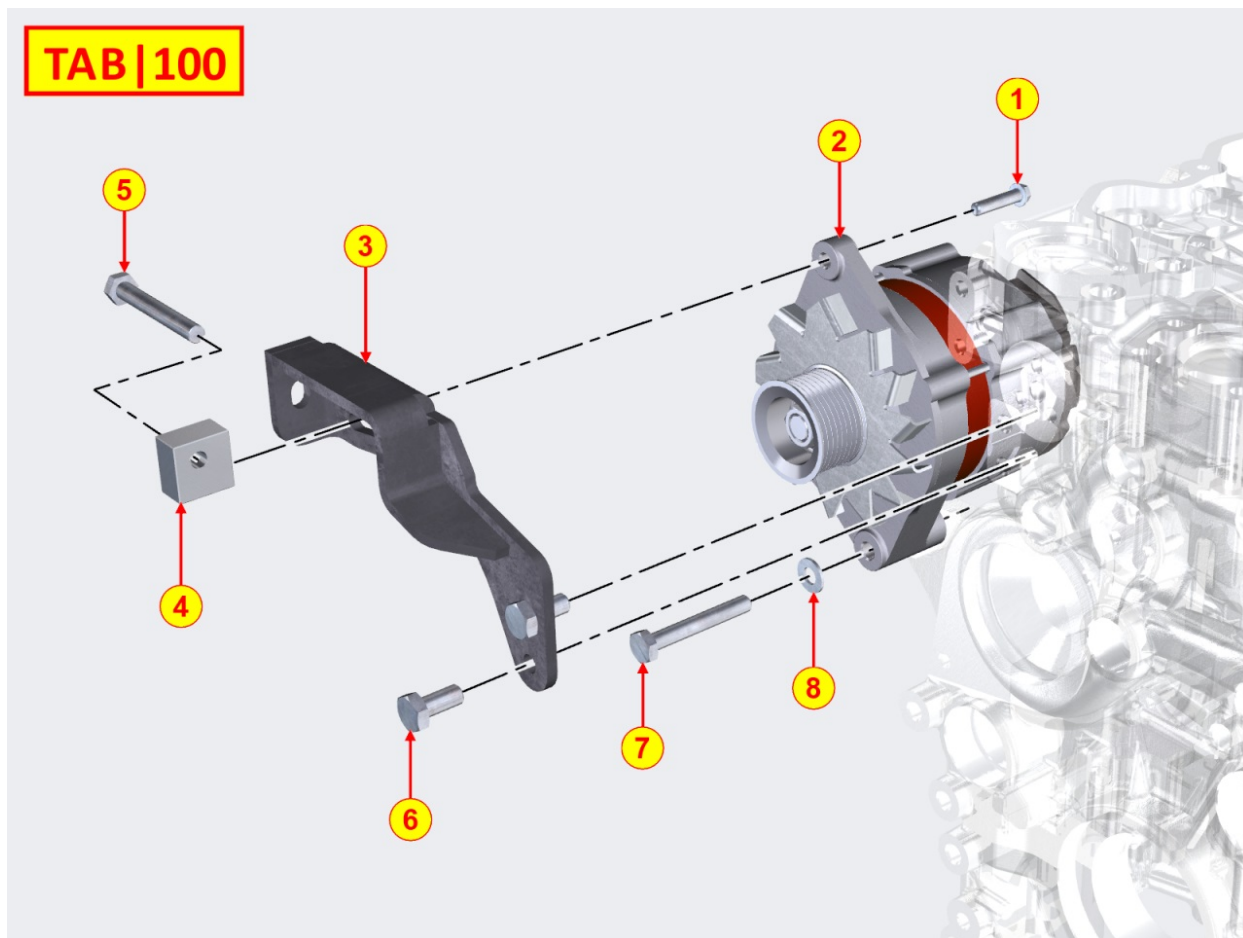

8100710050 - VOLTAGE ALTERNATOR

Pos	Kit	Included In	Code	Description	Qty	Old Code	Tech. Info
1			ED0017701780-S	SCREW	1		
2			ED0011575090-S	ALTERNATOR	1		
3			ED0085465110-S	BRACKET	1		
4			ED0063200920-S	PLATE	1		⚠
5			ED0017800440-S	SCREW	1		
6			ED0017800040-S	SCREW	2		
7			ED0017800660-S	SCREW	1		⚠
8			ED0076250200-S	WASHER	1