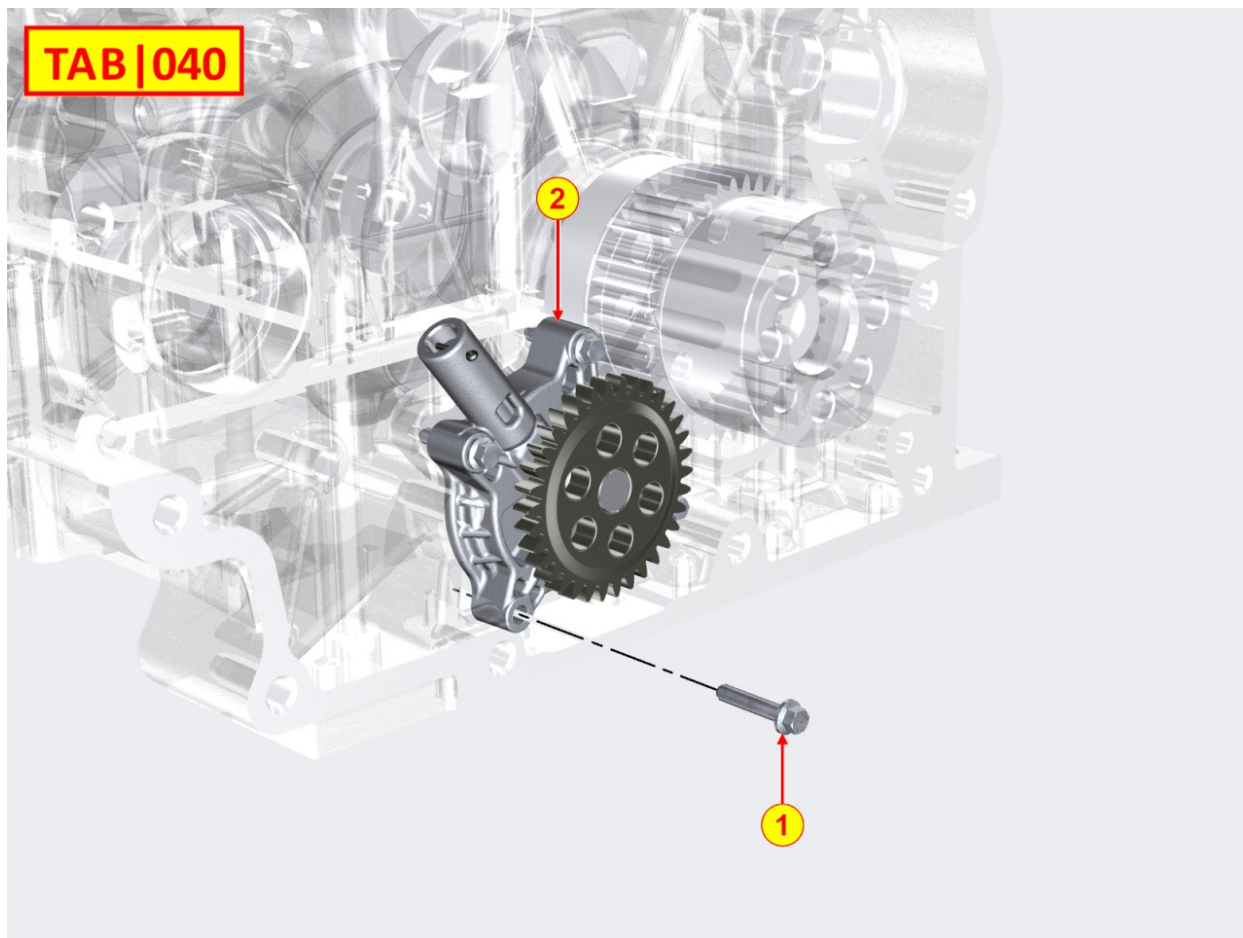

8040710030 - OIL PUMP

Pos	Kit	Included In	Code	Description	Qty	Old Code	Tech. Info
1			ED0017601380-S	SCREW	4		
2			ED0066051340-S	OIL PUMP	1