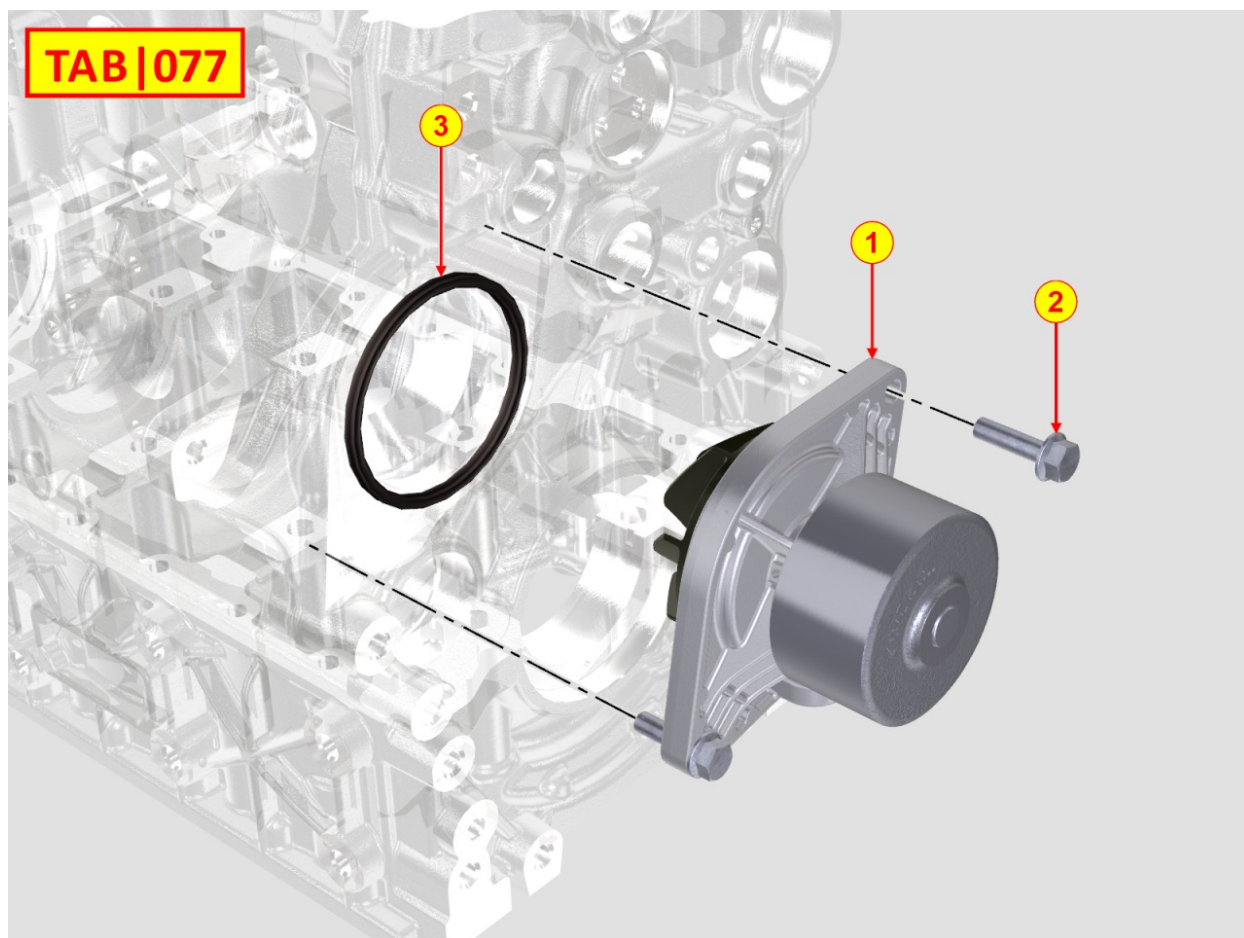

8077710030 - COOLANT PUMP

Pos	Kit	Included In	Code	Description	Qty	Old Code	Tech. Info
1			ED0065845470-S	COOLANT PUMP	1		
2			ED0017701550-S	SCREW	2		
3			ED0012004200-S	O-RING	1