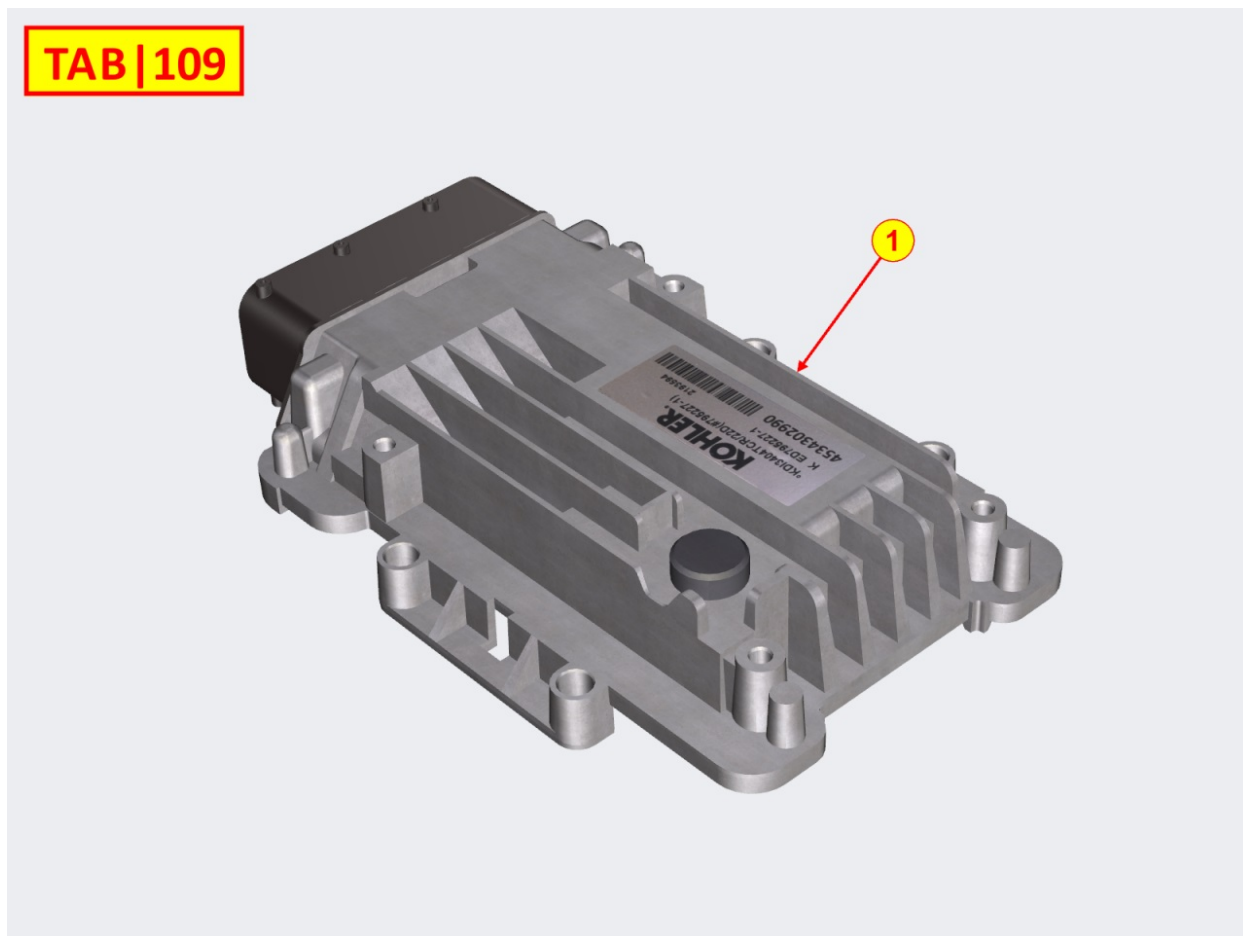

8109710300 - ECU - DCU - ELECTRONIC CONTROLS

TAB | 109

Pos	Kit	Included In	Code	Description	Qty	Old Code	Tech. Info
1			ED0021935940-S	SCR-DCU	1