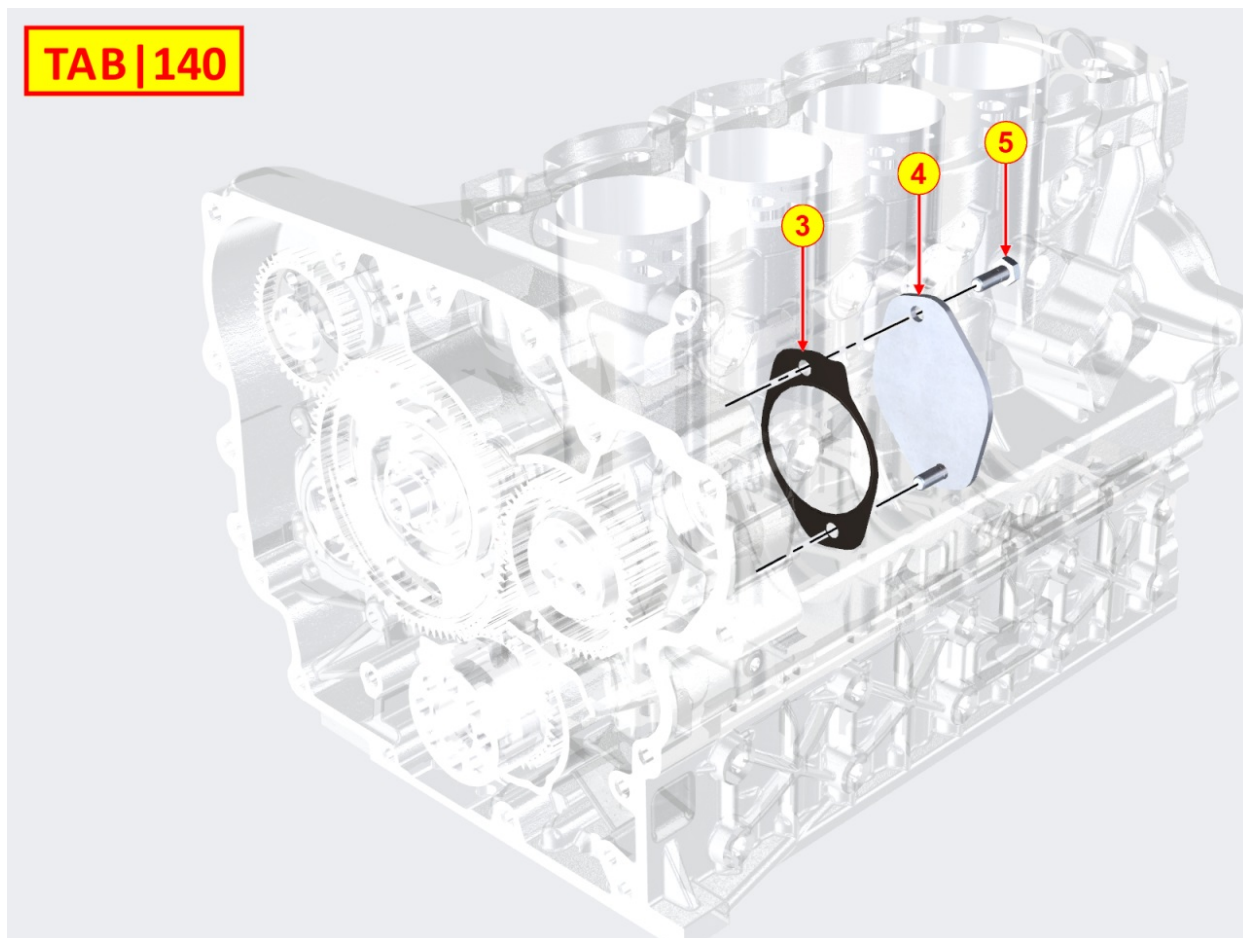

8140710020 - 3rd PTO

TAB | 140

Pos	Kit	Included In	Code	Description	Qty	Old Code	Tech. Info
3			ED0045802560-S	GASKET	1		
4			ED0026500730-S	COVER	1		
5			ED0017800050-S	SCREW	2