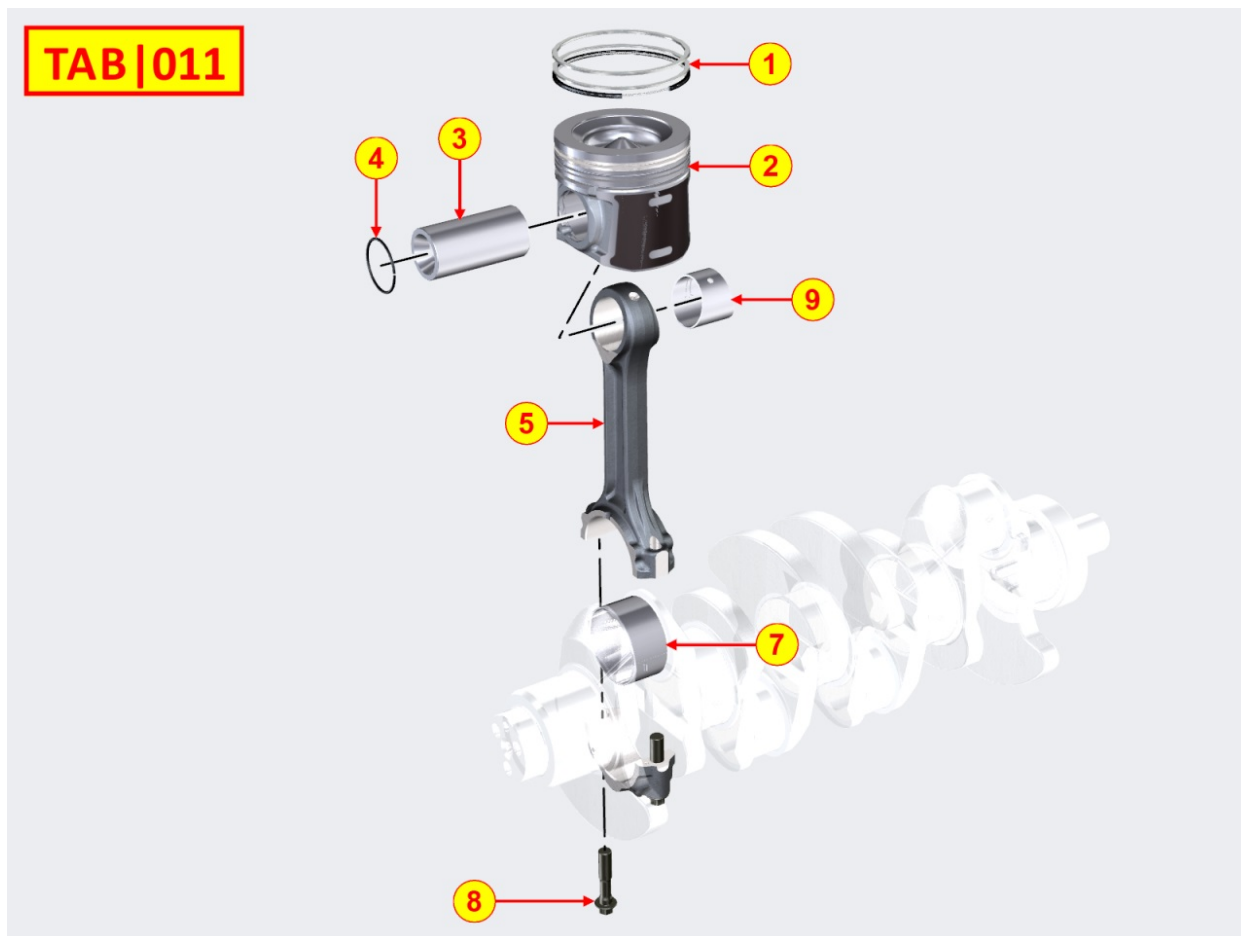

8011710050 - PISTON / CONNECTING ROD

Pos	Kit	Included In	Code	Description	Qty	Old Code	Tech. Info
1		(A)	ED0082111570-S	RINGS KIT	4		
2	A		ED0065030620-S	PISTON ASS.Y STD KDI3404TCR >56KW	4		
3		(A)	ED0084801260-S	PISTON PIN	4		
4		(A)	ED0011750980-S	RING	8		
5	B		ED0015263470-S	CONNECTING ROD	4		
7			ED0016401640-S	BEARING	4		
8		(B)	ED0017801840-S	SCREW	8		
9		(B)	ED0016300730-S	CONROD BUSHING	1