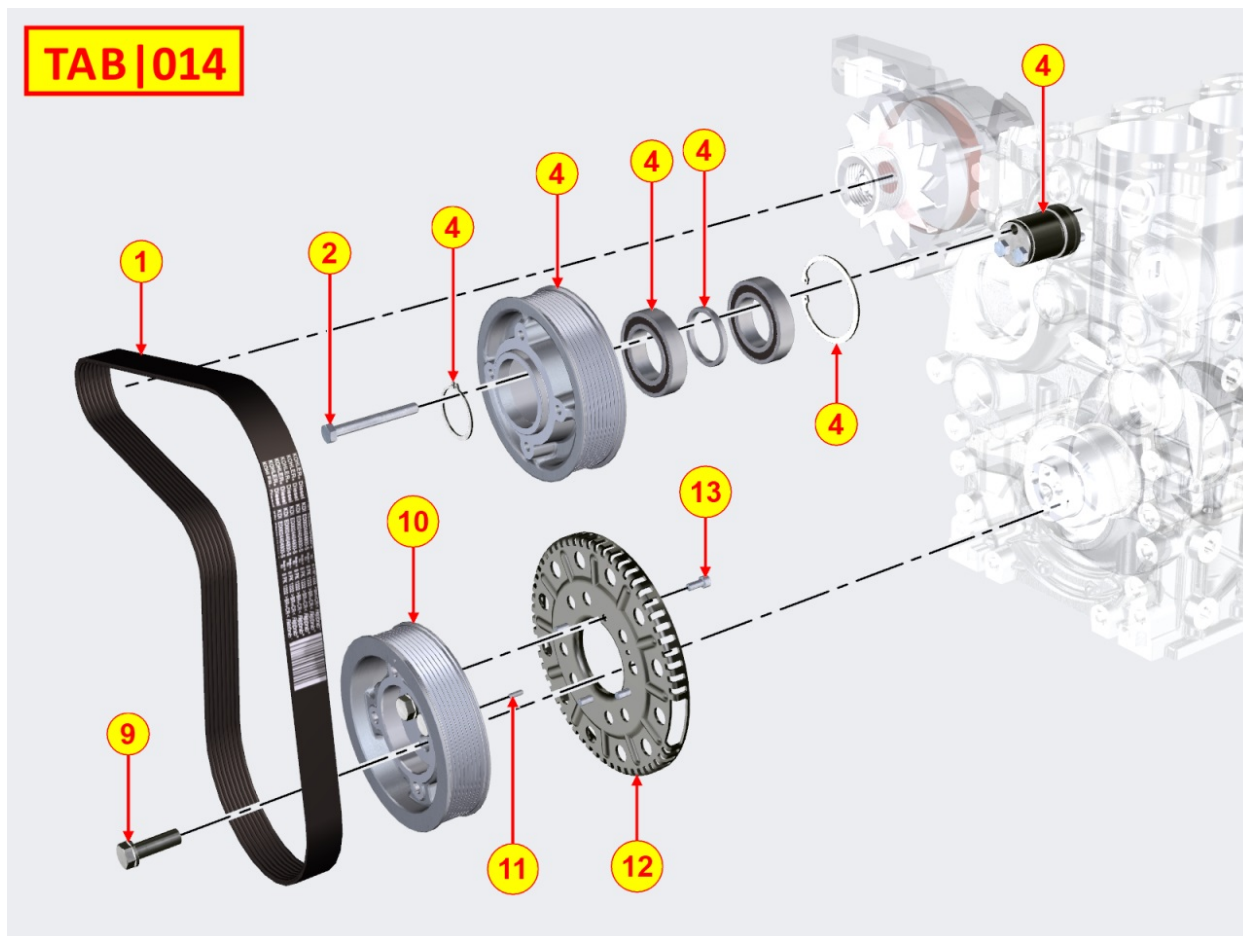

8011710050 - PISTON / CONNECTING ROD

Pos	Kit	Included In	Code	Description	Qty	Old Code	Tech. Info
1		(A)	ED0082111570-S	RINGS KIT	4		
2	A		ED0065030620-S	PISTON ASS.Y STD KDI3404TCR >56KW	4		
3		(A)	ED0084801260-S	PISTON PIN	4		
4		(A)	ED0011750980-S	RING	8		
5	B		ED0015263470-S	CONNECTING ROD	4		
7			ED0016401640-S	BEARING	4		
8		(B)	ED0017801840-S	SCREW	8		
9		(B)	ED0016300730-S	CONROD BUSHING	1		

8012710040 - FLYWHEEL

Pos	Kit	Included In	Code	Description	Qty	Old Code	Tech. Info
1	A		ED0098817510-S	FLYWHEEL	1		
2			ED0097660090-S	SCREW	8		
3		(A)	ED0028162530-S	RING GEAR	1		

8014710220 - PULLEYS / BELT