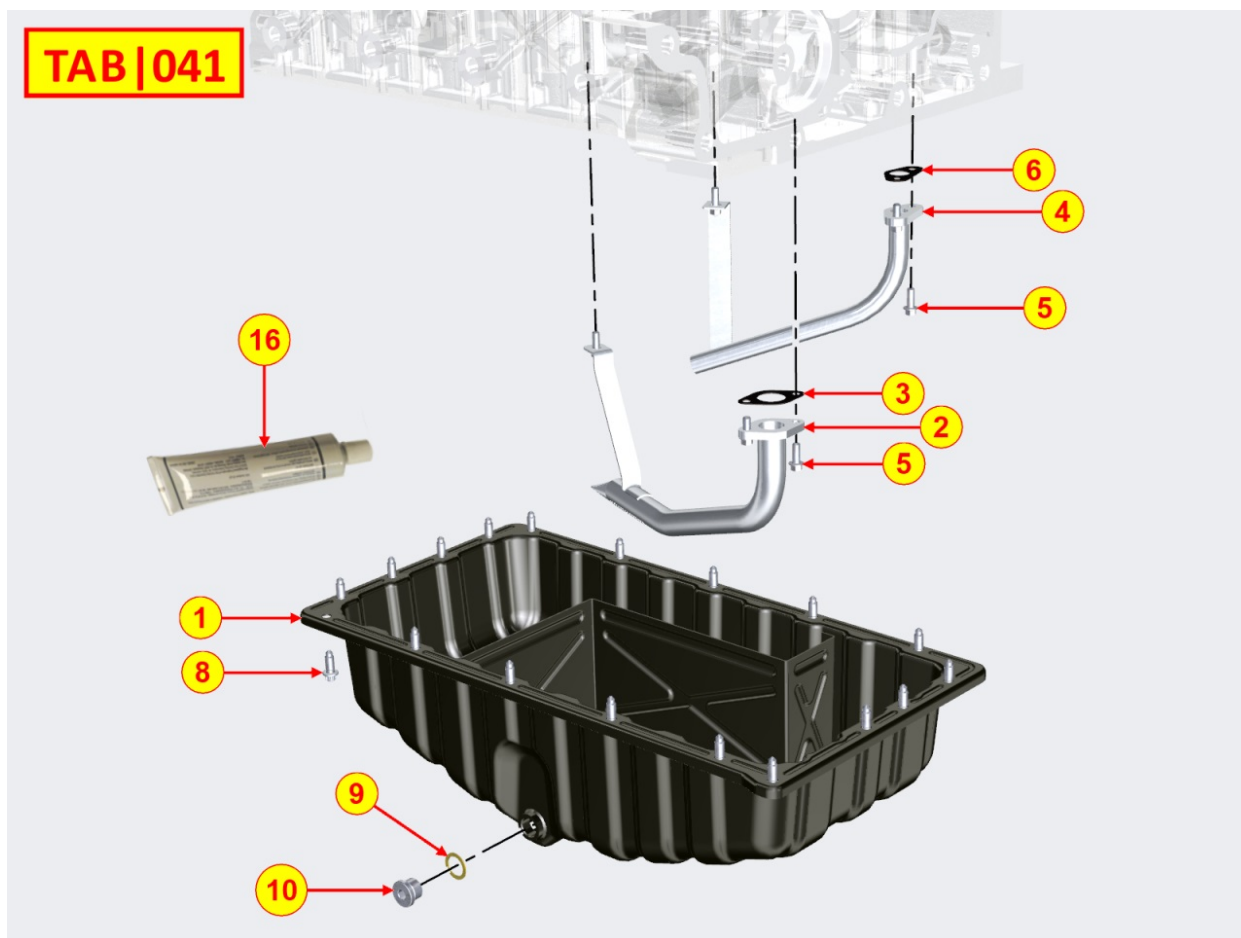

8040710030 - OIL PUMP

Pos	Kit	Included In	Code	Description	Qty	Old Code	Tech. Info
1			ED0017601380-S	SCREW	4		
2			ED0066051340-S	OIL PUMP	1		

8041710040 - OIL PAN

Pos	Kit	Included In	Code	Description	Qty	Old Code	Tech. Info
1	A		ED0066459090-S	OIL SUMP	1		
2			ED0093202580-S	HOSE	1		
3			ED0045011710-S	GASKET	1		
4			ED0095801600-S	PIPE	1		
5			ED0017601510-S	SCREW	6		
6			ED0045011770-S	GASKET	1		
8			ED0097660060-S	SCREW	18		
9		(A)	ED0046700880-S	GASKET	2		
10		(A)	ED0090400260-S	CAP	2		
16			ED0004041120-S	IDH 2061041 LOCTITE 5970 FLACONE 300 ML.	1	ED0047761000-S	