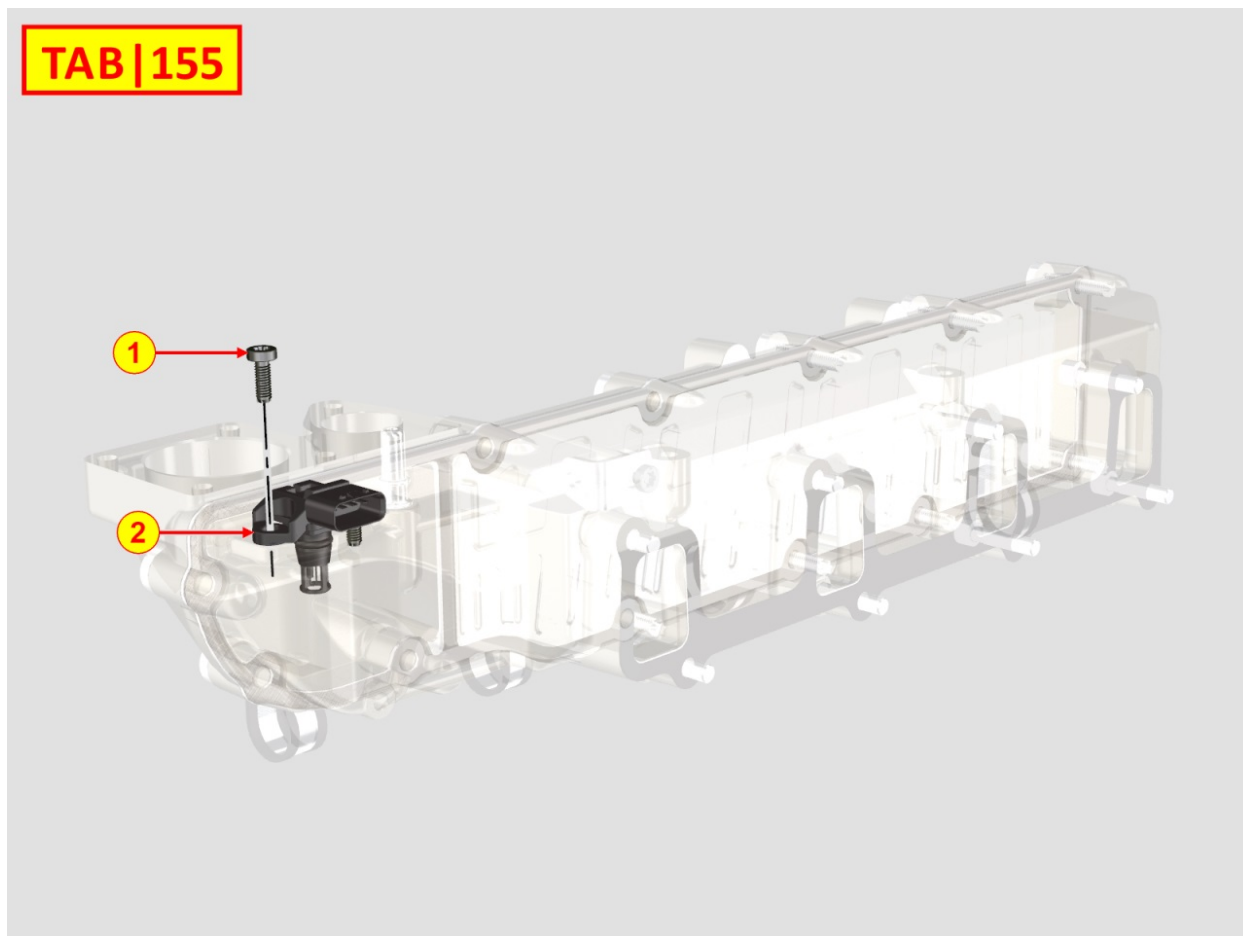

8155710010 - T-MAP SENSOR

**TAB | 155**

Pos	Kit	Included In	Code	Description	Qty	Old Code	Tech. Info
1			ED0097610450-S	SCREW	2		
2			ED0080891620-S	T-MAP SENSOR	1		

8160710050 - ENGINE FLANGE / BACKPLATE