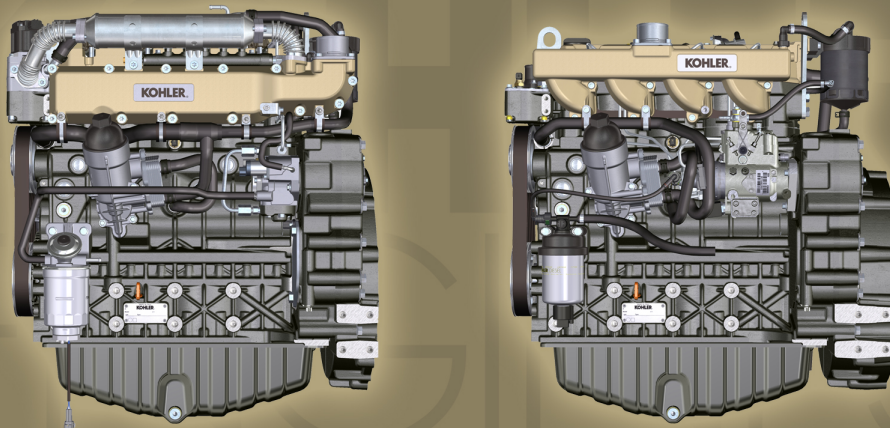

KDI 3404

§KDI3404TCR/22HVILAKONE(37100 9 ---Stage4

Update Date 13/09/2022

Print Date 03/10/2022