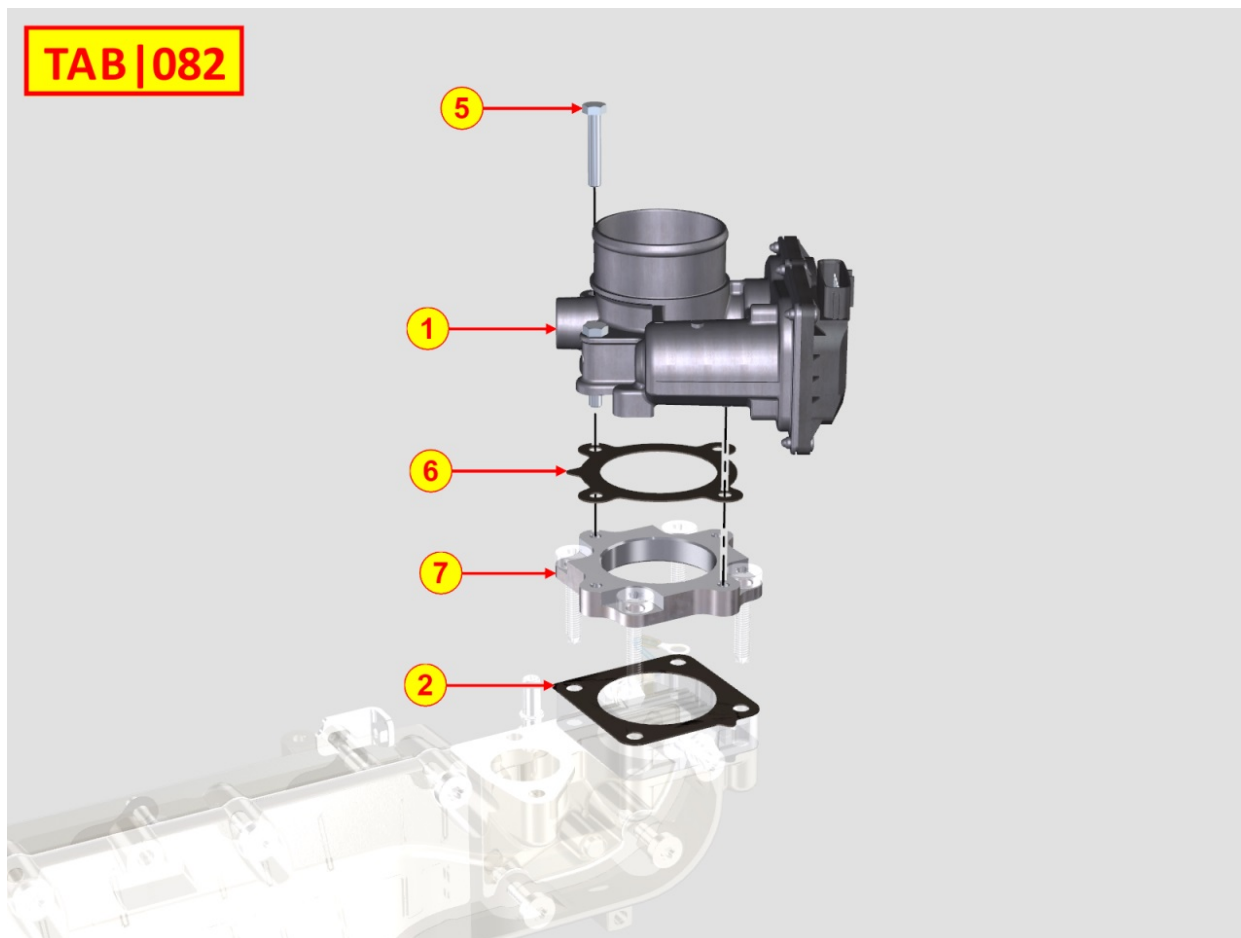

8082710050 - AIR INLET ACCESORIES

Pos	Kit	Included In	Code	Description	Qty	Old Code	Tech. Info
1			ED0028713460-S	ETB	1		
2			ED0048200150-S	GASKET	1		
5			ED0017600120-S	SCREW	4		
6			ED0048200140-S	GASKET	1		
7			ED0037801130-S	FLANGE	1