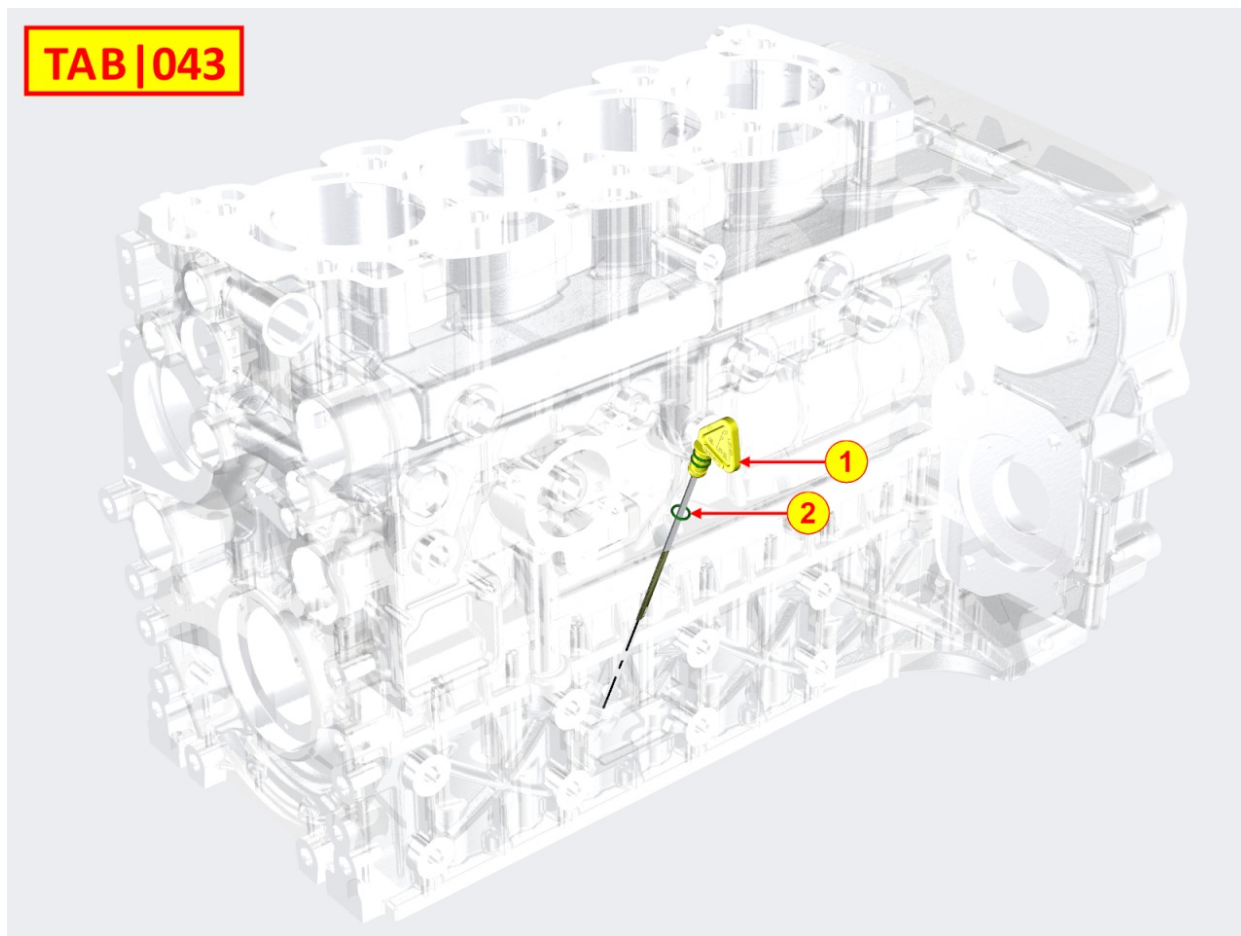

8043710020 - OIL DIPSTICK

Pos	Kit	Included In	Code	Description	Qty	Old Code	Tech. Info
2		(A)	ED0012003250-S	O-RING	2