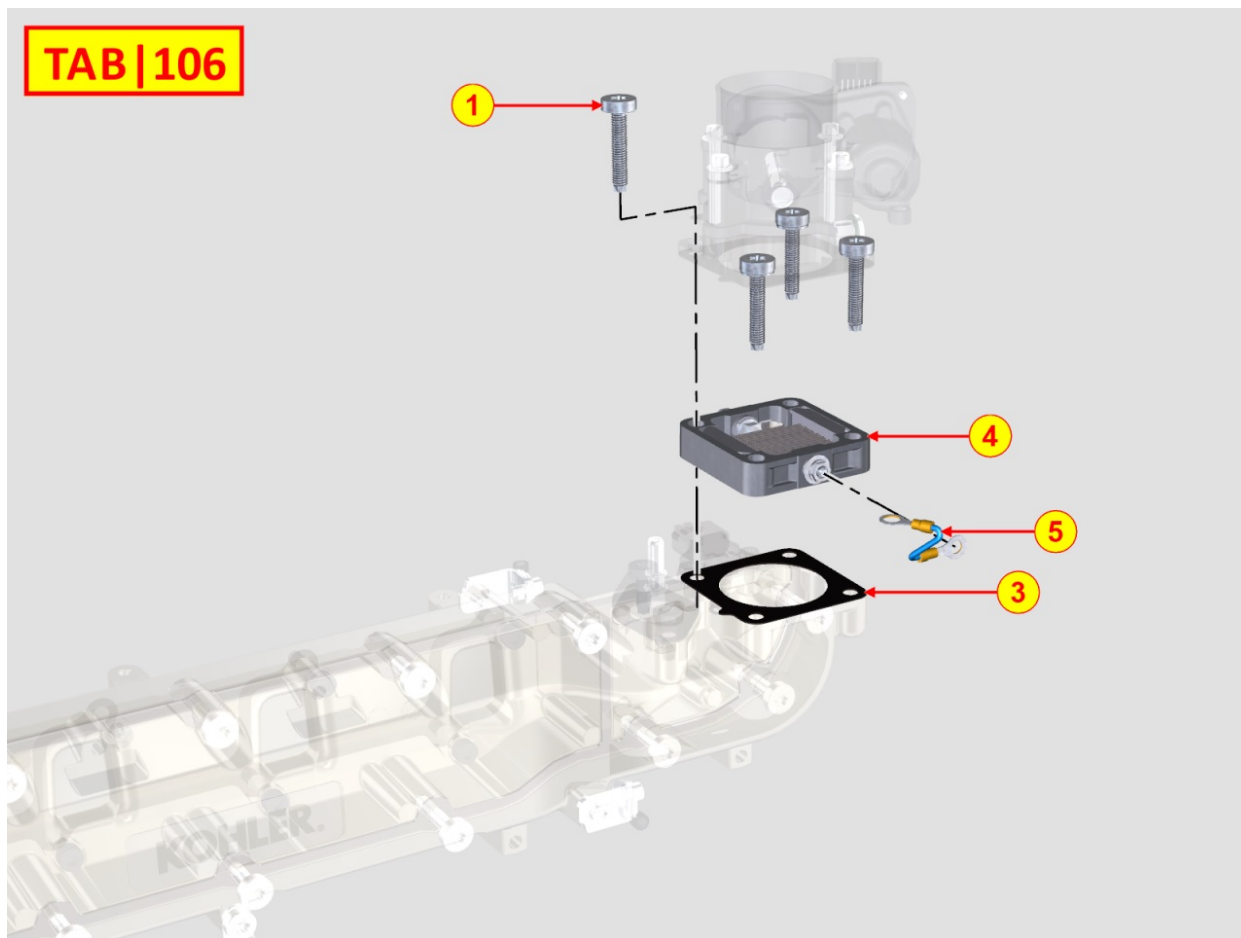

8106710030 - GLOW PLUGS / PRE-HEATING RELAY

Pos	Kit	Included In	Code	Description	Qty	Old Code	Tech. Info
1			ED0097610500-S	SCREW	4		
3			ED0048200150-S	GASKET	1		
4			ED0021001250-S	HEATER	1		
5			ED0021863770-S	CABLE	1