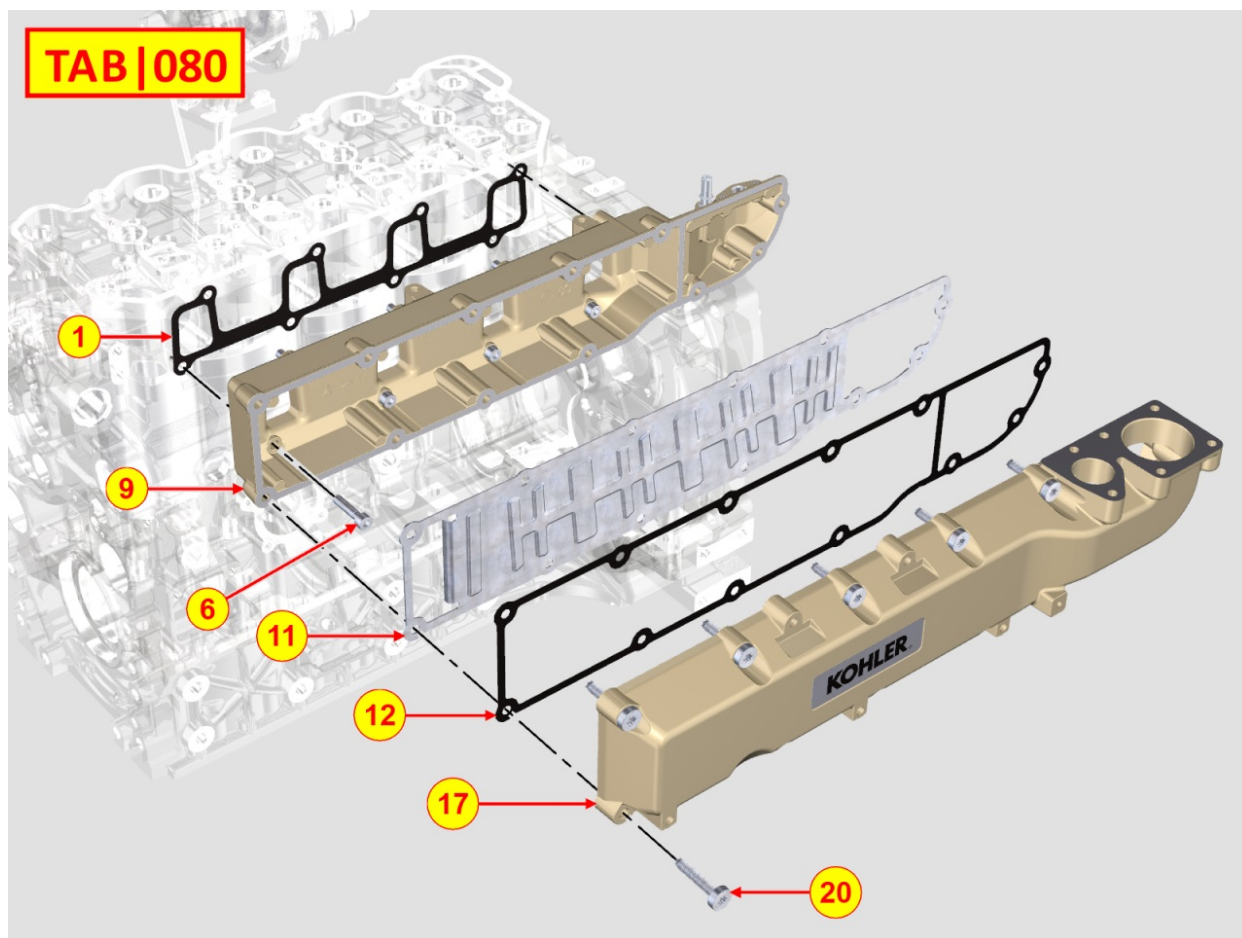

8080710050 - AIR INLET MANIFOLD / AIR FILTER

Pos	Kit	Included In	Code	Description	Qty	Old Code	Tech. Info
1			ED0048201010-S	GASKET	1		
6			ED0097320630-S	SCREW	8		
9			ED0024866890-S	MANIFOLD	1		
11			ED0051111380-S	RETAINER PLATE	1		
12			ED0048201000-S	GASKET	2		
17			ED0024866350-S	MANIFOLD	1		
20			ED0097610500-S	SCREW	12