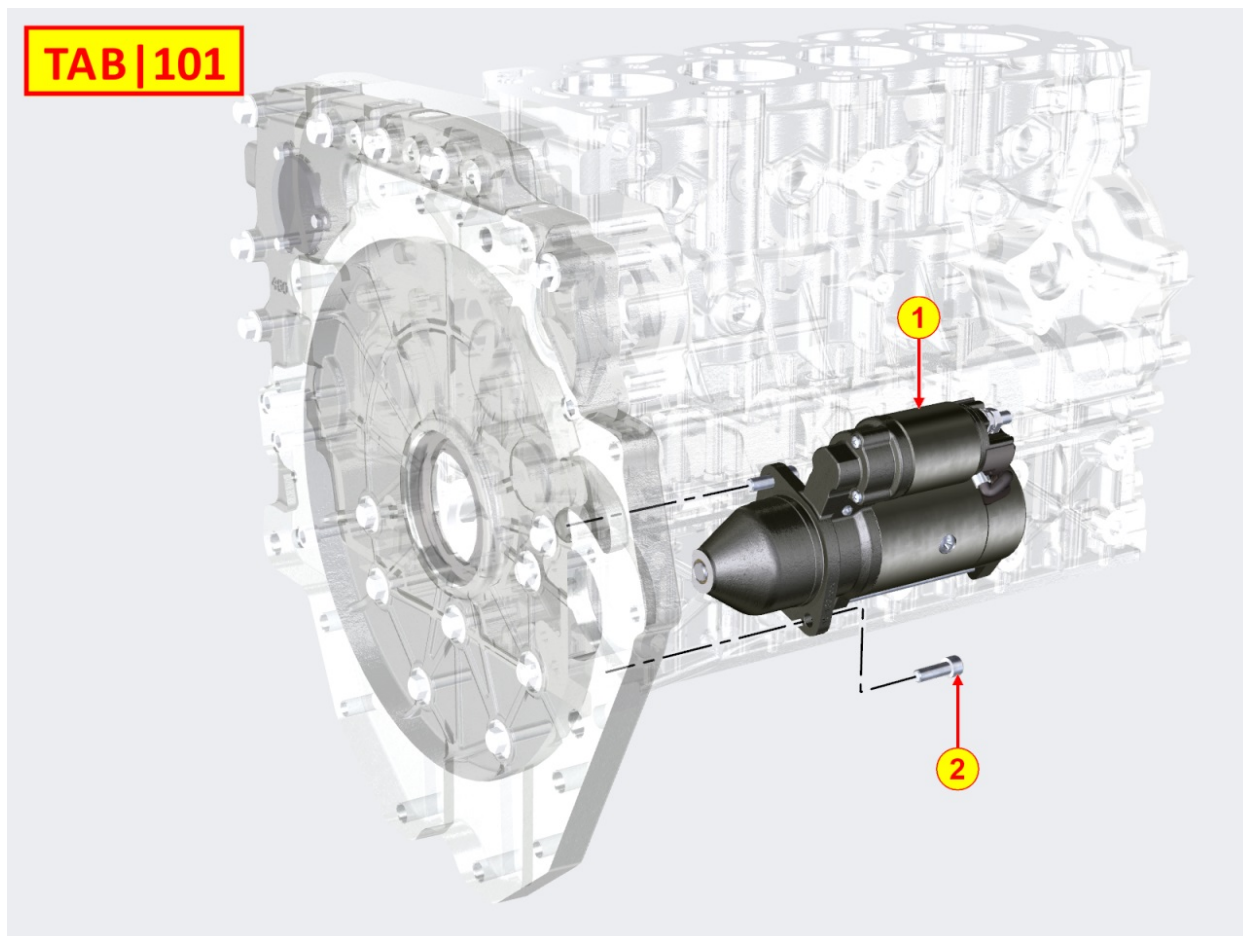

8101710020 - STARTING MOTOR

Pos	Kit	Included In	Code	Description	Qty	Old Code	Tech. Info
1			ED0058403010-S	STARTER MOTOR	1	ED0058402850-S	
2			ED0097300450-S	SCREW	2