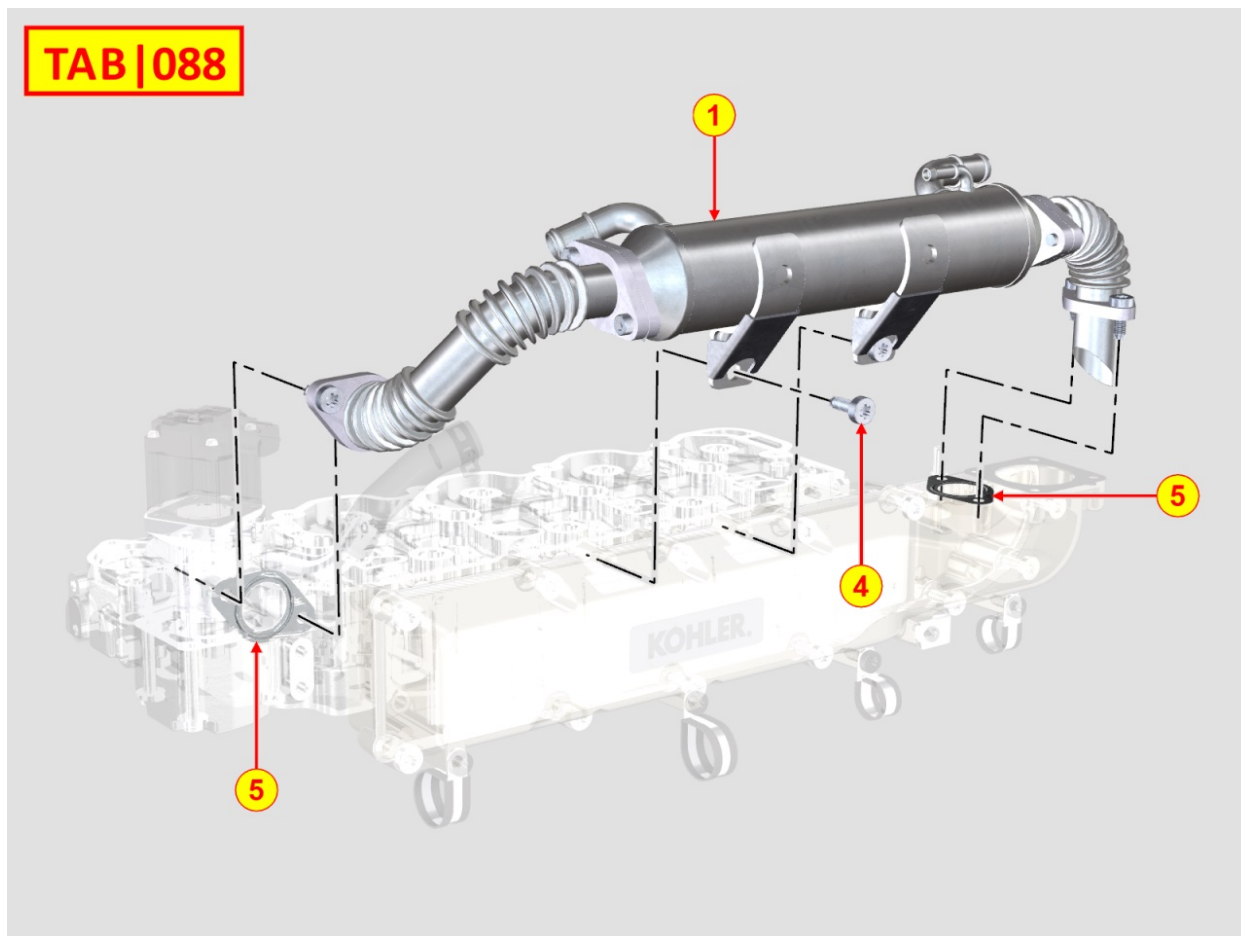

8088710040 - EGR SYSTEM

Pos	Kit	Included In	Code	Description	Qty	Old Code	Tech. Info
0			ED0021450370-S	CAP	1		
1			ED0073504820-S	EGR COOLER	1		
4			ED0097610480-S	SCREW	6		
5			ED0047600590-S	GASKET	2