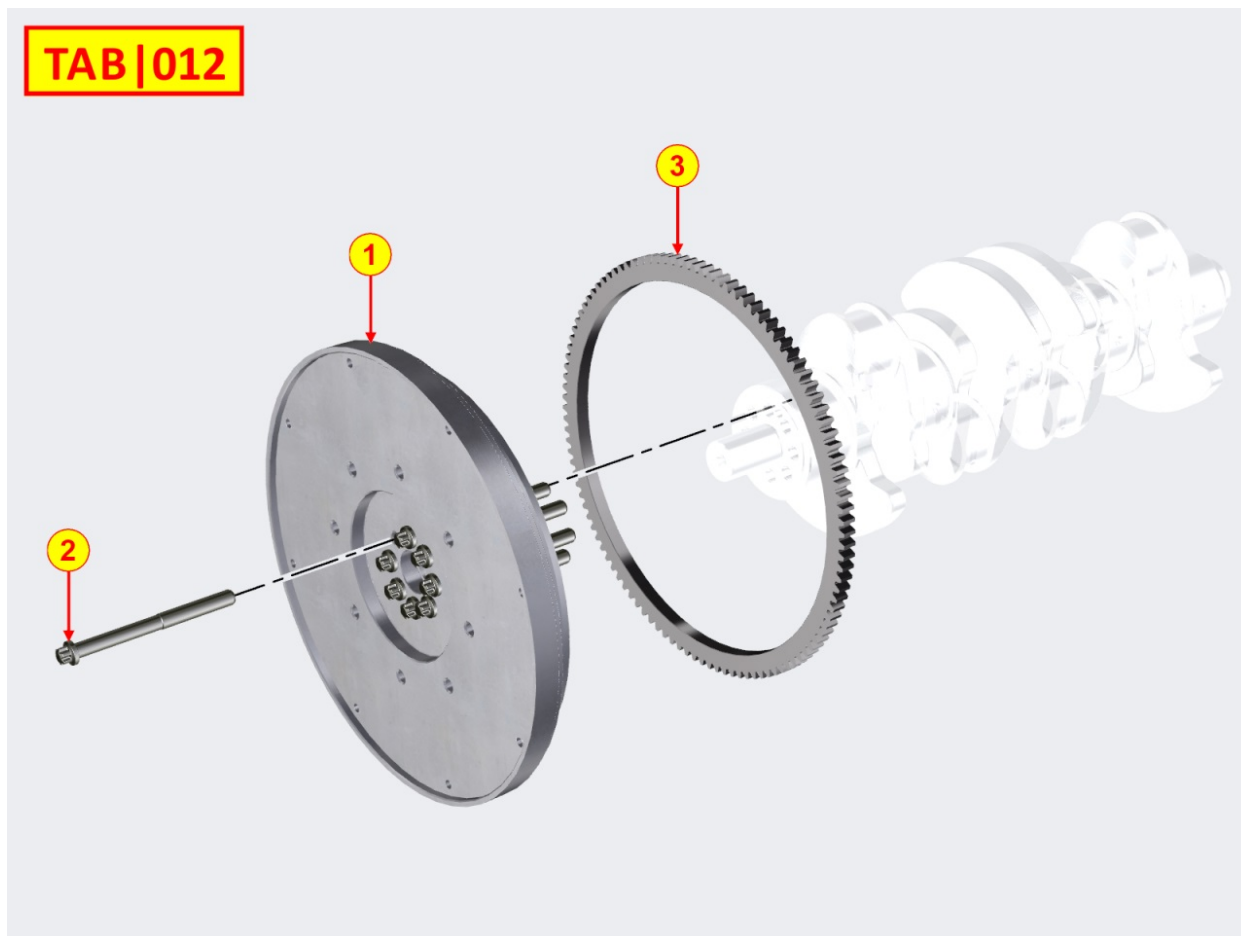

8012710040 - FLYWHEEL

Pos	Kit	Included In	Code	Description	Qty	Old Code	Tech. Info
1	A		ED0098817510-S	FLYWHEEL	1		
2			ED0097660090-S	SCREW	8		
3		(A)	ED0028162530-S	RING GEAR	1