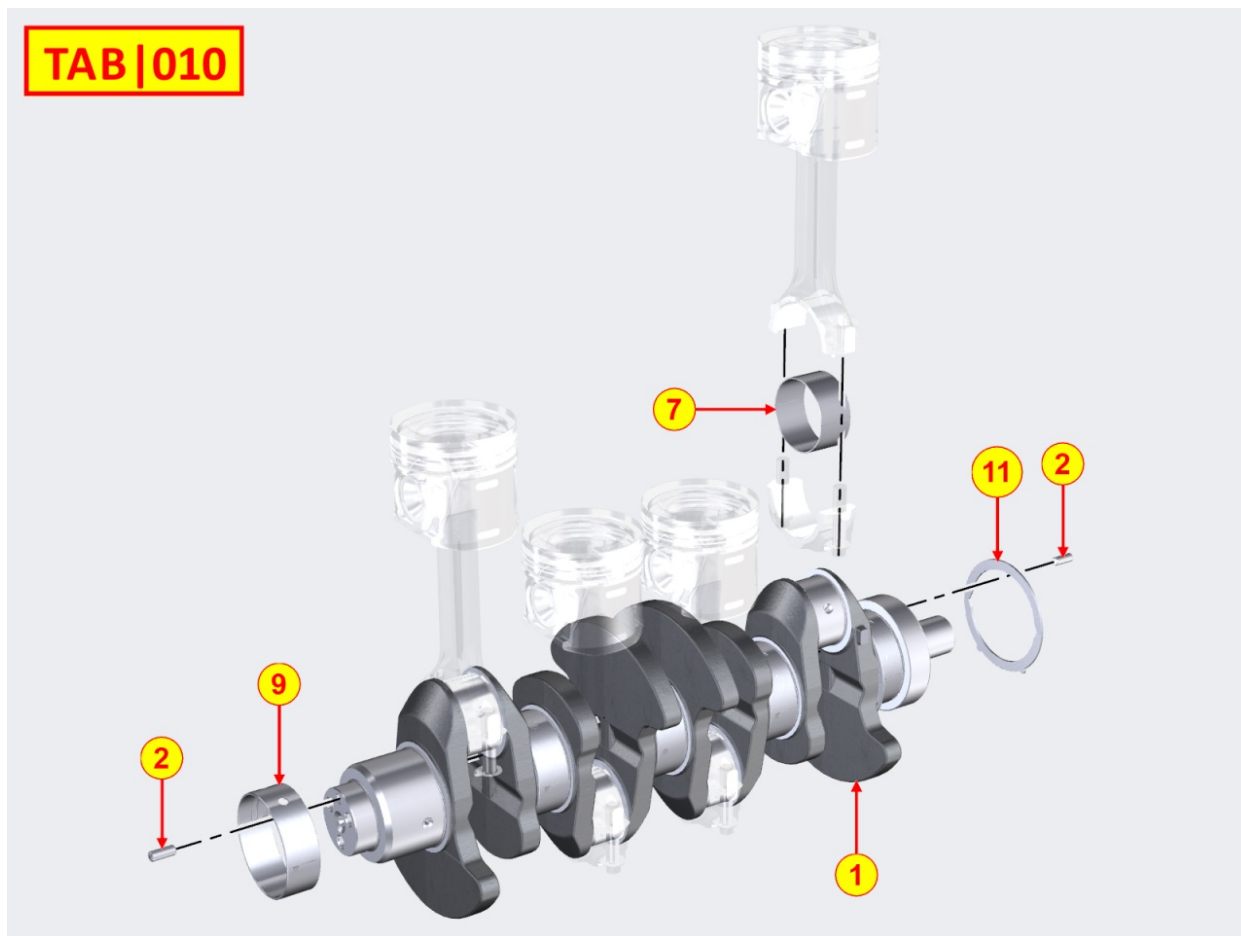

8010710020 - CRANKSHAFT

Pos	Kit	Included In	Code	Description	Qty	Old Code	Tech. Info
1	A		ED0010514910-S	CRANKSHAFT	1		
2		(A)	ED0084000250-S	PIN	2		
7		(A)		801171...0			
9		(A)		802071...0			
11		(A)		802071...0