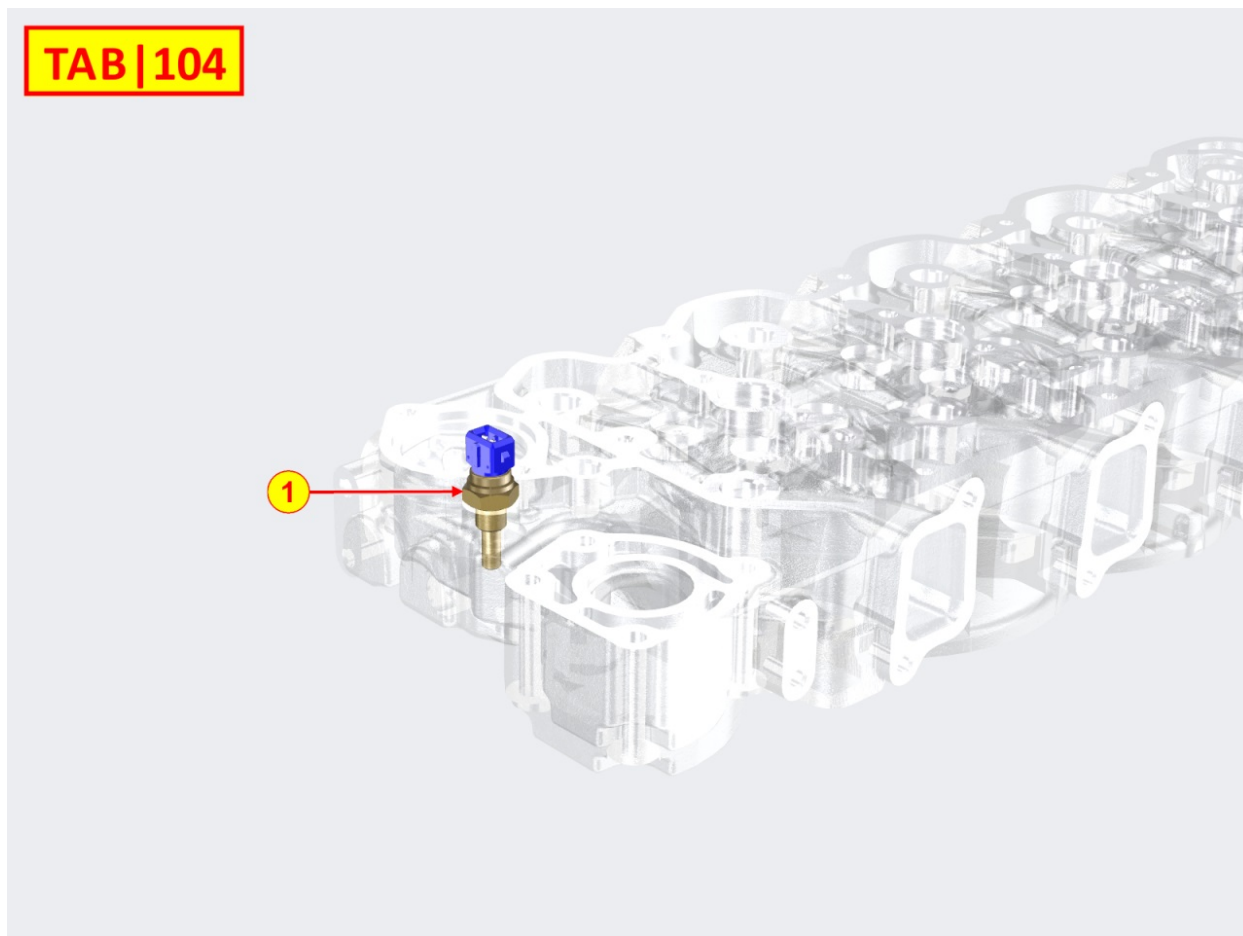

8104710010 - TEMPERATURE SENSORS

TAB | 104

Pos	Kit	Included In	Code	Description	Qty	Old Code	Tech. Info
1			ED0080891700-S	TEMPERATURE SENSOR	1