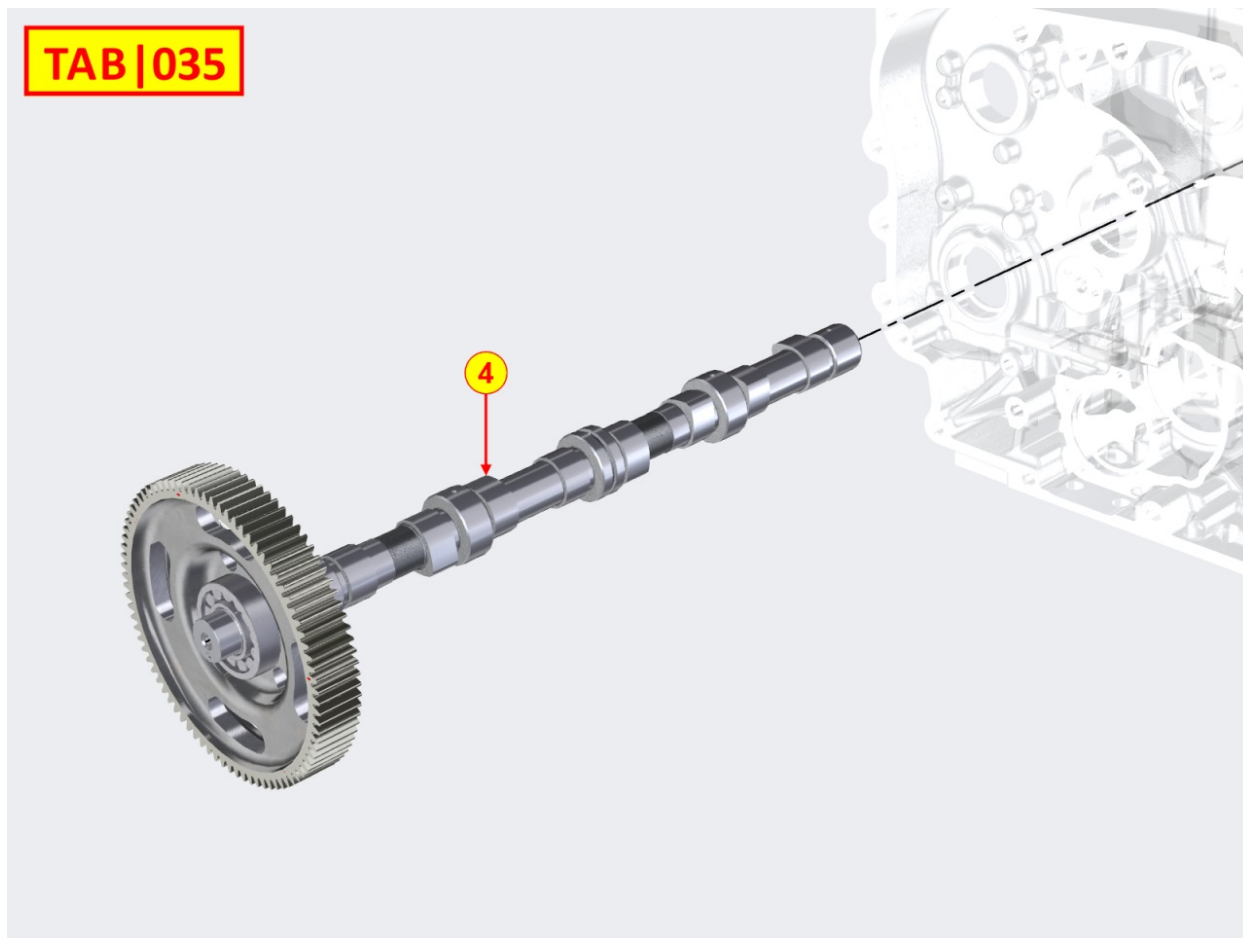

8035710090 - CAMSHAFT

Pos	Kit	Included In	Code	Description	Qty	Old Code	Tech. Info
4			ED0010101890-S	CAMSHAFT	1		

8036710070 - ROCKER ARMS / VALVES

Pos	Kit	Included In	Code	Description	Qty	Old Code	Tech. Info
1	A		ED0060452110-S	ROCKER ARM SHAFT	1		
2			ED0098202730-S	SCREW	4		
3			ED0021833900-S	U-BOLT	8	ED0021831230-S	
4	C		ED0064100040-S	VALVE SPRING RETAINER	16		
5		(C)		POS. 4			
6			ED0057551860-S	SPRING	16		
7			ED0012611300-S	RING	16		
8			ED0096522030-S	INTAKE VALVE	8		
9			ED0096851960-S	EXHAUST VALVE	8		
13			ED0014102020-S	PUSHROD	8		
14			ED0072151880-S	TAPPET	8		