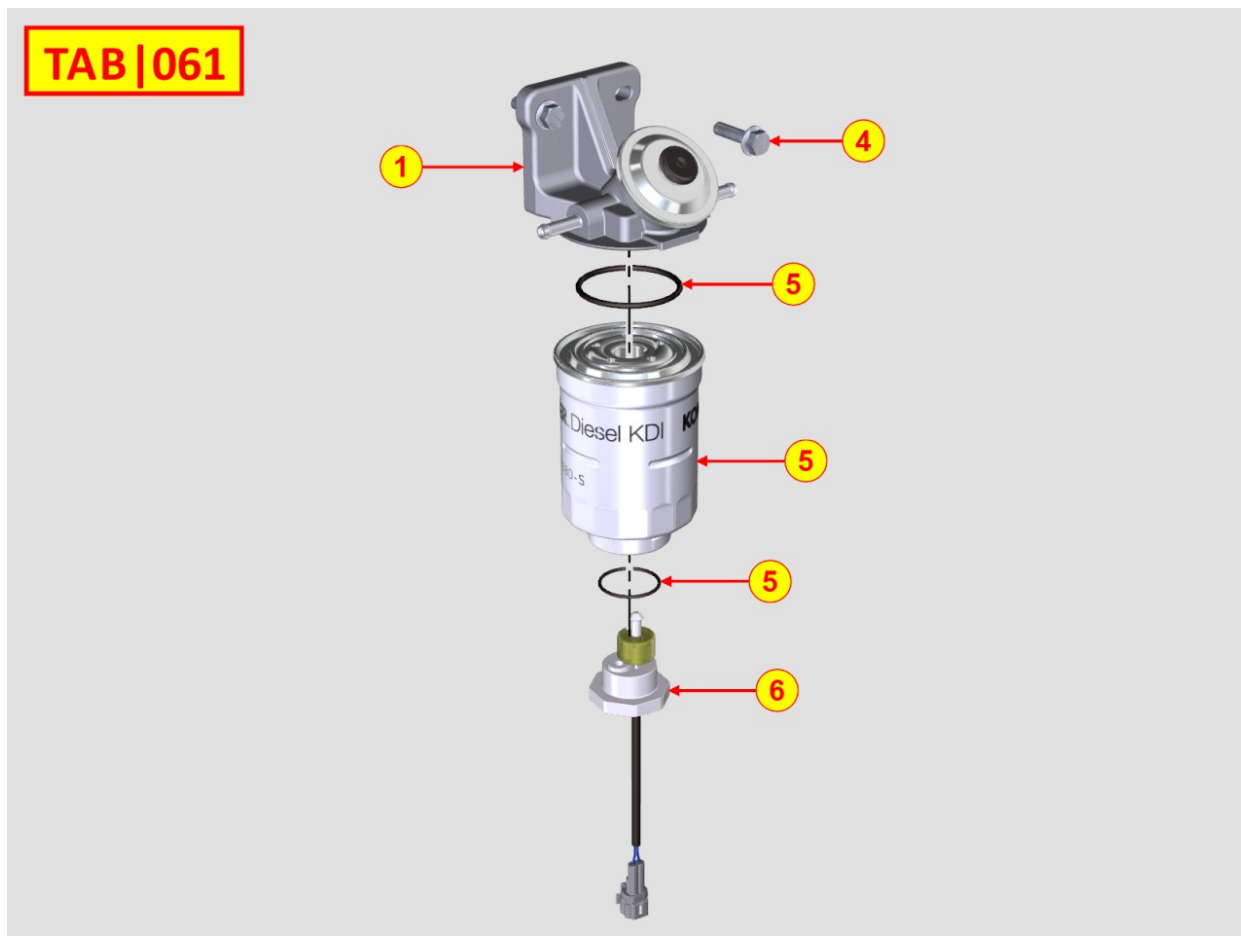

8061710010 - FUEL FILTER

Pos	Kit	Included In	Code	Description	Qty	Old Code	Tech. Info
1	A		ED0037302160-S	FUEL FILTER	1		
4			ED0017701550-S	SCREW	2		
5		(A)	ED0021753180-S	FUEL CARTRIDGE	1		
6		(A) (C)	ED0080890100-S	WIF SENSOR	1