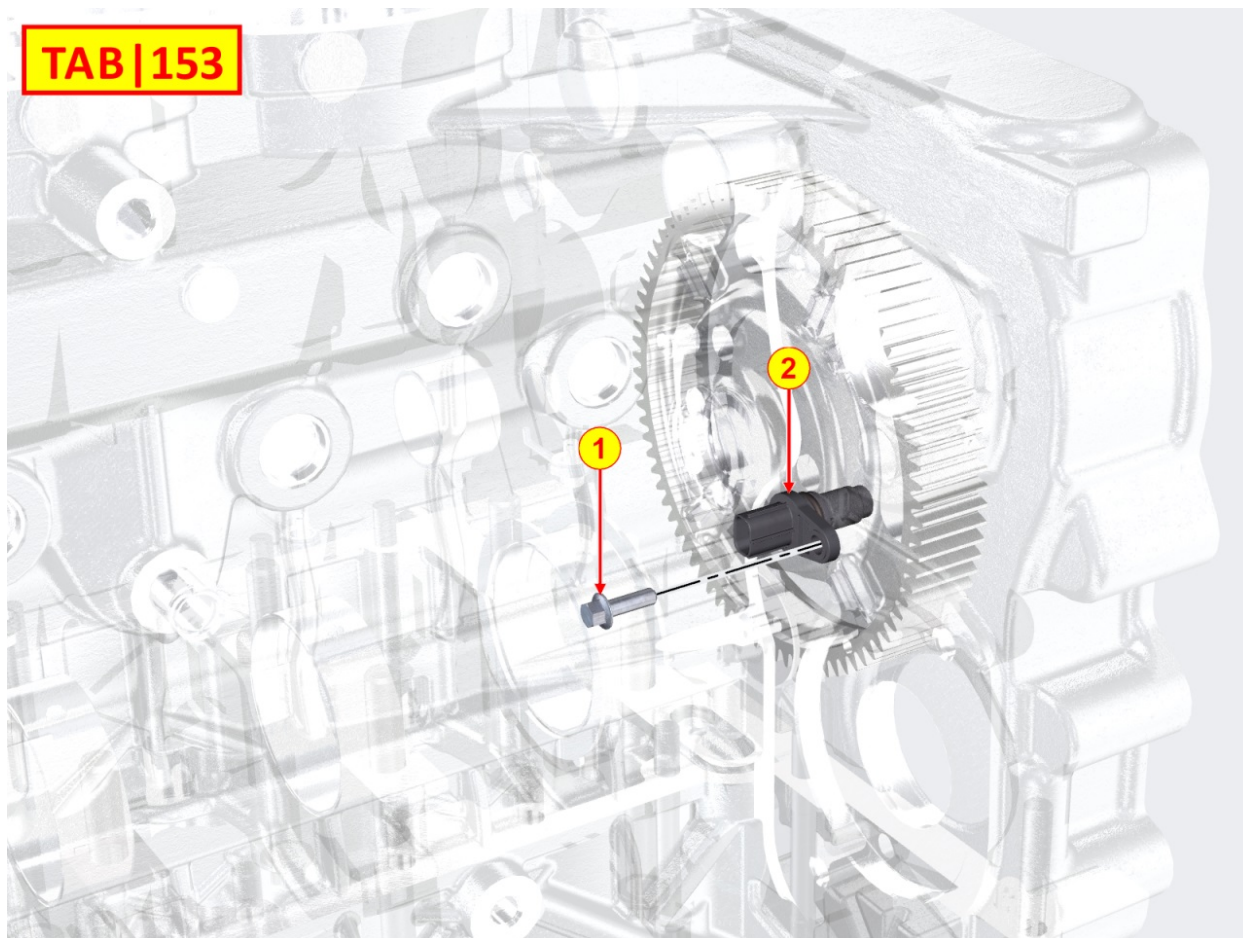

8153710020 - PHASE SENSOR

Pos	Kit	Included In	Code	Description	Qty	Old Code	Tech. Info
1			ED0017601310-S	SCREW	1		
2			ED0080891740-S	CAMSHAFT SENSOR	1