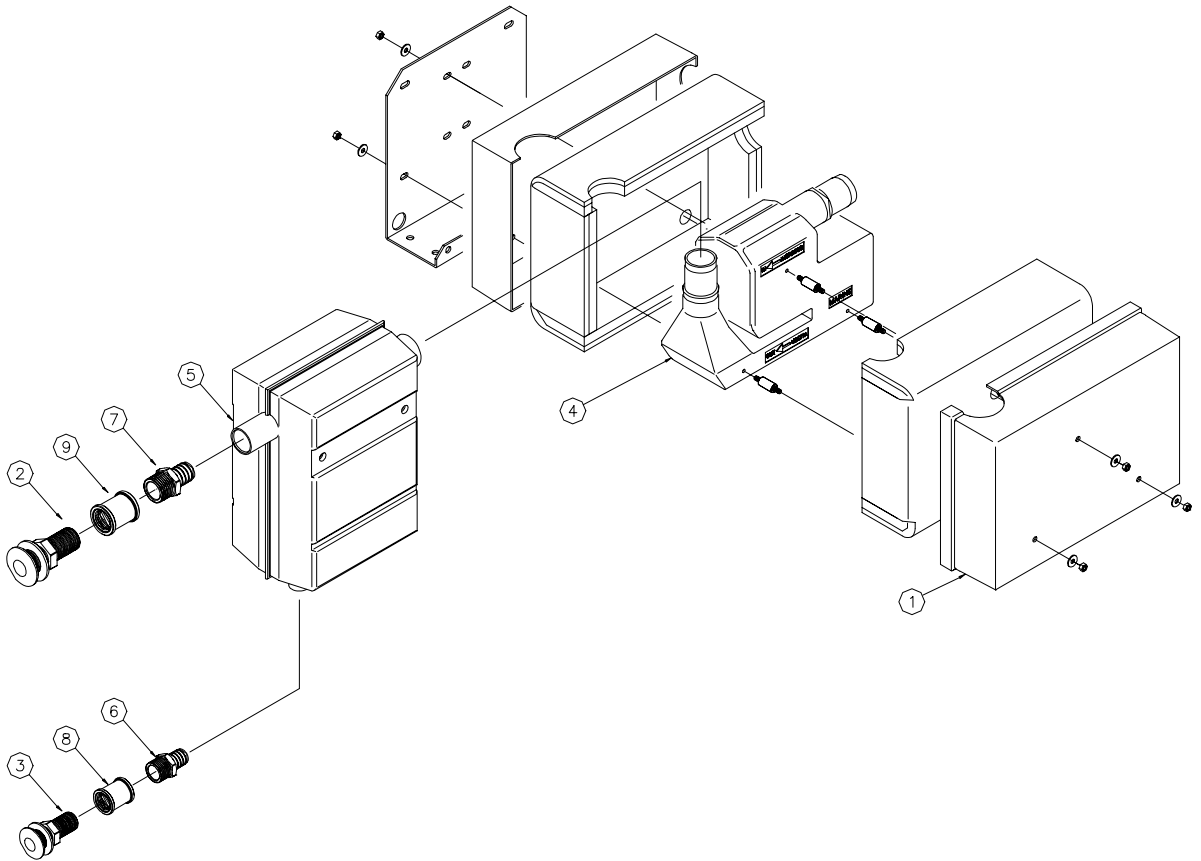

Kit scarico e separatore
Super silent exhaust kit & e.g.separator

Cod. 010078

1

Rev. / Rel.

Utilizzabile per

Suitable for:

IS 2500 - IS 3501 - IS 4501 - IS 5501

IS 7.6 - IS 9.5 - 10.2

IS 2.5 - IS 3.5 - IS 5.0 - IS 4.0 - IS 6.0

IS 6.5 - IS 8 - IS 9 - 10.8 - 12.2

IS 10T

IS 7.6 - IS 9.5

Ref	Code MASE	DESCRIZIONE	DESCRIPTION	Q.T.
1	09937	KIT INSONOR.MARMITTA IS3000G.	Sound proof kit	1
2	20139	SCARICO A MARE 1121 1"1/4	Smoke outlet size 1"1/4	1
3	20336	PRESA A MARE 1" ART.1121	Water outlet size 1"	1
4	70795	MARMITTA D. 45/50 PLT	Muffler	1
5	04488	SEPARATORE EG	Water-gas separator	1
6	20338	PORTAGOMMA D.25 1" M. 1004	Fitting diam.25mm x 1"	1
7	20140	PORTAGOMMA D.40 1"1/4 M. 1004	Fitting diam..40mm x 1"1/4	1
8	20138	MANICOTTO 1" F. ART.270	Fitting size 1"	1
9	20141	MANICOTTO 1"1/4 F. ART.270	Fitting size 1"1/4	1
-	41114	FOGLIO ISTRUZ.PER SEPARATORE	Water gas separator instructions	1
-	41127	FOGLIO ISTRUZ.PER MARMITTA	Muffler instructions	1