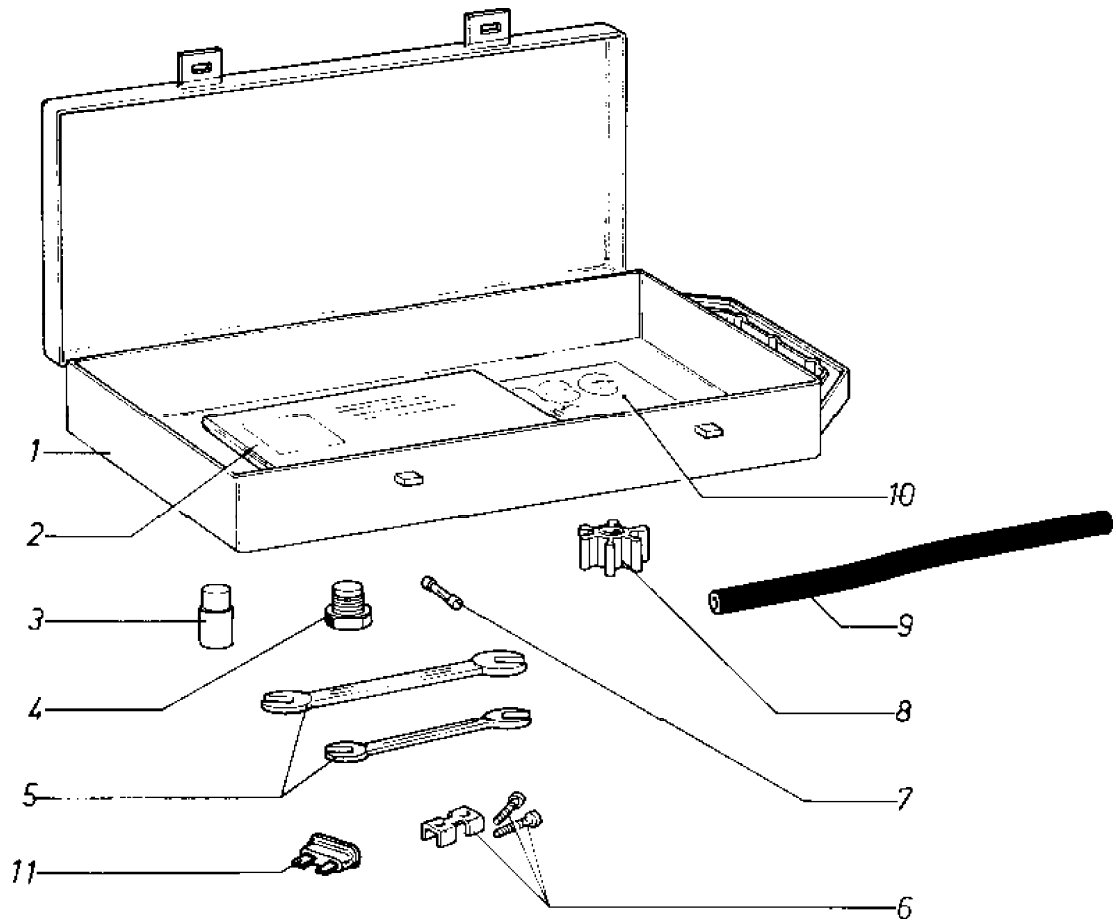

Rif.	Cod.	Qty.	Descrizione	Description
1	40321	1	Valigetta accessori	Bag
2	40848	1	Libretto istruzioni IS 40/8000	Use and maintenance manual
3	80160	1	Zinco motore LDW 401	Engine zinc
3	80162	1	Zinco con tappo	Zinc anode with plug
4	80159	2	Tappo porta zinco completo	Complete zinc anode
5*		2	Chiavi Lombardini	Lombardini spanners
6	30911	2	Ponte	Bridge
7	30448	1	Fusibile 1 A 5x20	Fuse 1 A 5x20
8	93143	1	Girante pompa acqua	Water pump impeller
8	80163	1	Girante Johnson	Impeller
9	70226	1	Tubo acqua GP 40 0 13	Water tube
10	40851	1	Kit adesivi (I.S.4000)	Labels kit
10	40862	1	Kit adesivi (I.S.8000)	Labels kit
11	30921	1	Fusibile lamellare 30 A	Fuse 30 A