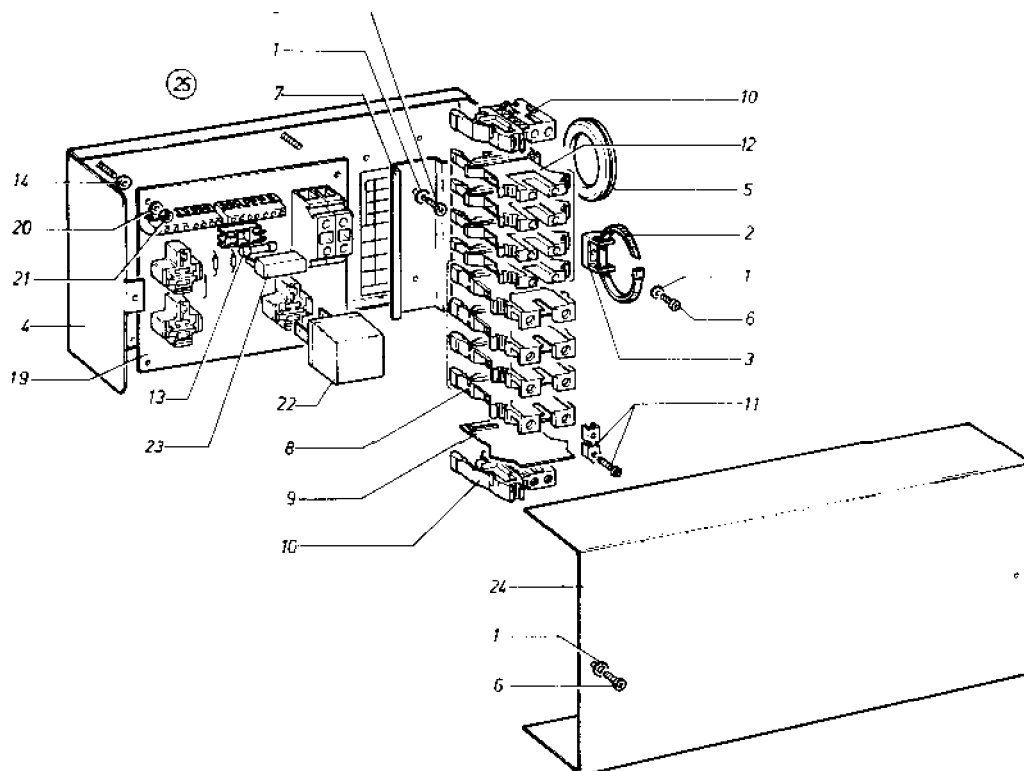

IS 4000-8000

SCATOLA DERIVAZIONE
BRANCH BOX

FIG. 2 / 5

Rev. / Rel.

IS 4000