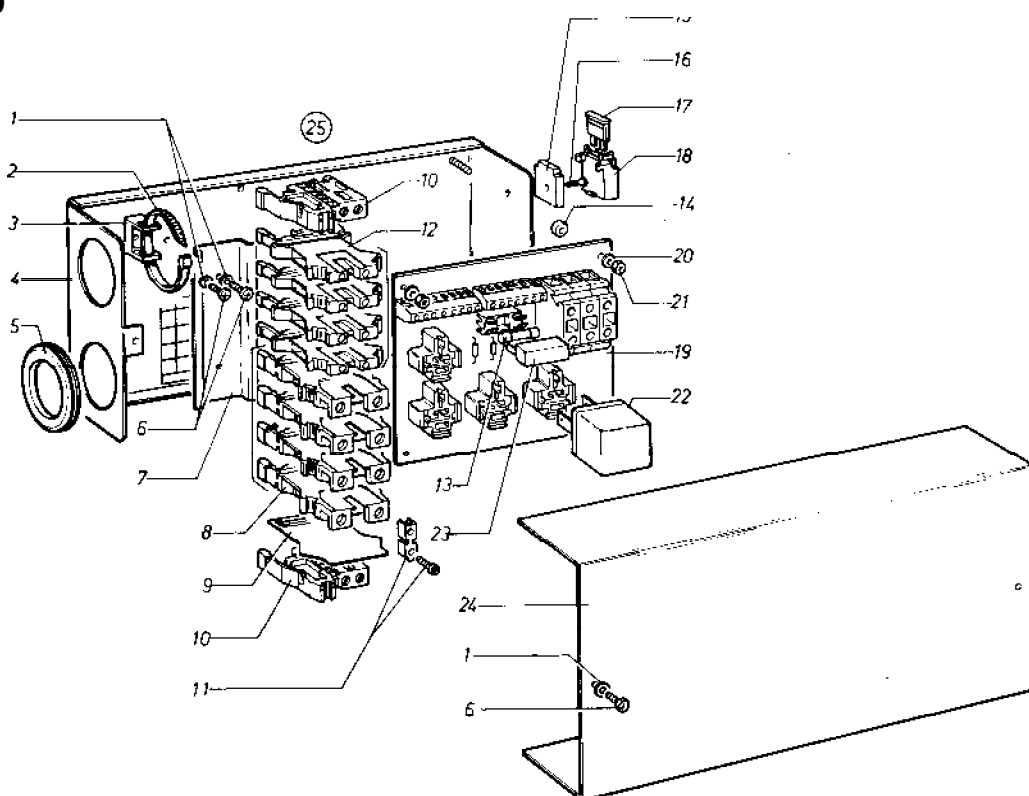

IS 4000-8000

SCATOLA DERIVAZIONE  
BRANCH BOX

FIG. 2 / 5

Rev. / Rel.

IS 4000

IS 8000

IS 4000-8000

SCATOLA DERIVAZIONE  
BRANCH BOX

FIG. 2 / 5

Rev. / Rel.

Rif.	Cod.	Qty.	Descrizione	Description
1	10308	4	Rond.D 4 Din6798A De Zn	Washer
2	40307	10	Fascetta cablaggi	Harness clamp
3	10537	1	Supporto Sarel	Support
4	08059	1	Scatola derivazione	Boiler
5	70755	2	Passacavo	Cable guide
6	10057	5	Vite M 4X 10 Uni7687 Tctcr Zn	Screw
7	30906	1	Guida	Guide
8	30909	4	Morsetto UK 16	Terminal
9	30910	1	Piastra terminale	Terminal board
10	30907	2	Appoggio universale	Supporto
11	30911	2	Ponte	Bridge
12	30908	4	Morsetto UK 2.5	Terminal
13	30448	1	Fusibile 1 A 5x20	Fuse 1 A 5x20
14	70124	4	Distanziale nylon	Spacer
15	30926	4	Piastra portafusibile	Support
16	10197		Vite Af 2,9X 9,5Uni6954 Tctcr Zn	Screw
17	30921	4	Fusibile 30 A	Fuse
18	30925	4	Portafusibile	Fuse holder
19	20545	1	Scheda relay IS 4000	Printed circuit relay
19	20531	1	Scheda relay IS 8000	Relay board
20	10341	4	Rondella D4 piana	Washer
21	A10120	4	Dado M 4 Autofr.Flanc.Df004/B1	Nut
22	31678	3	Relay Bosch 12V 30A	Relay
23	31678	4	Relay Bosch 12V 30A	Relay
23	90614	1	Coperchio fusibile	Fuse cover
24	60929	1	Coperchio	Cover
25	90615	1	Scatola derivazione comp. IS4000	Cut-out system
25	90616	1	Scatola derivazione comp. IS8000	Cut-out system