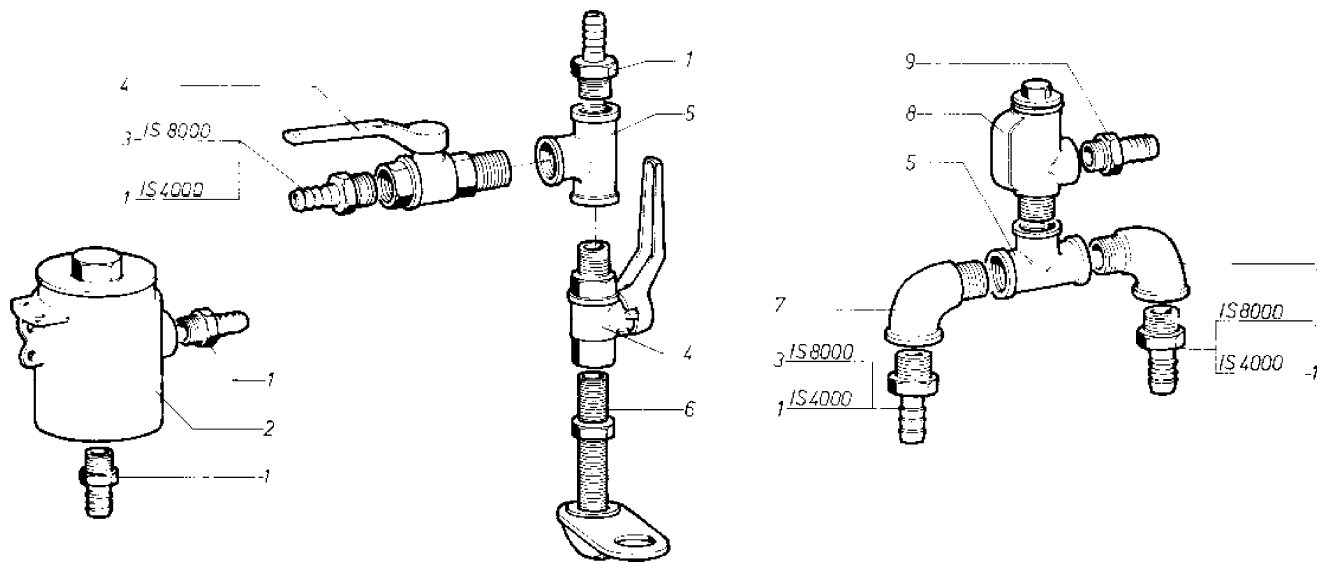

IS 4000 - 8000

KIT DI FILTRAGGIO
FILTRING SYSTEM KIT

FIG. 3 / 5

Rev. / Rel.

Rif.	Cod.	Qty.	Descrizione	Description
1	20523	5	Portagomma 1/2 D 16	Nipple
2	20524	1	Filtro acqua	Water filter
3	20512	2	Portagomma 1/2 D 14	Nipple
4	20525	1	Valvola a sfera	Valve
5	20505	2	Raccordo a T 1/2	Union
6	20526	1	Scarico a mare	Sea water exhaust pipe
7	20506	2	Gomito a 90° 1/2"	Elbow
8	20504	1	Valvola siphon break	Siphon break
9	20502	1	Portagomma D 14 3/8	Nipple