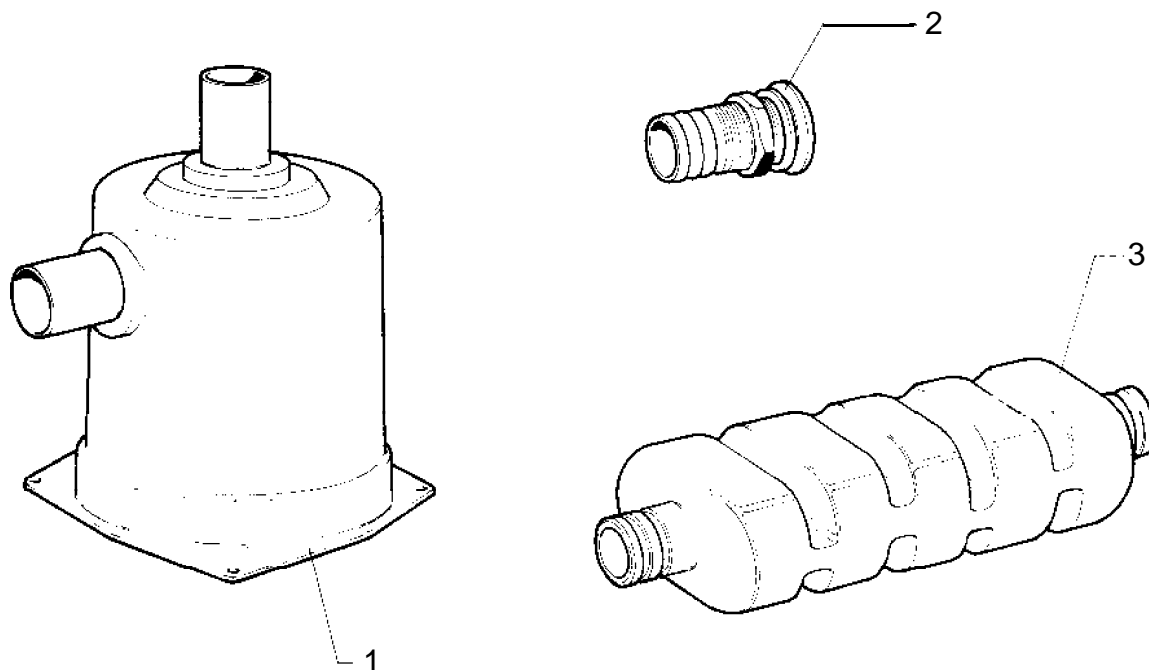

IS 4000 - 8000

KIT DI SCARICO
EXHAUST SYSTEM KIT

FIG. 4 / 5

Rev. / Rel.

Rif.	Cod.	Qty.	Descrizione	Description
1	70759	1	Marmitta	Muffler
2	20528	1	Bocchettone di scarico	Exhaust pipe union
3	20527	1	Silenziatore	Silencer