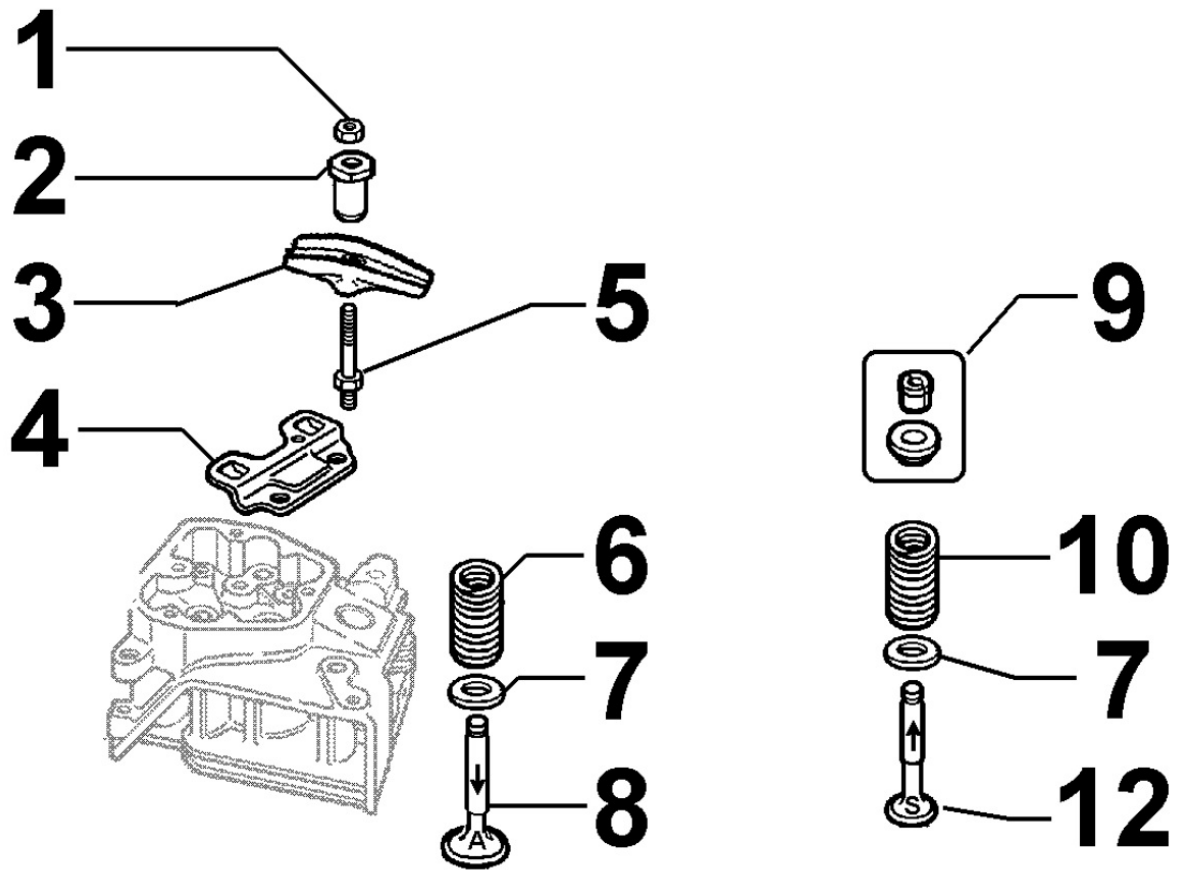

8036150010 - ROCKER ARMS / VALVES

Pos	Kit	Included In	Code	Description	Qty	Old Code	Tech. Info
1			ED0032401610-S	LOCK NUT FOR ROCKER ARM	2		
2			ED0033002650-S	ROCKER ARM ADJUSTMENT NUT	2		⚠
3			ED0015411760-S	ROCKER ARM FOR MECH. TAP	2		
4			ED0051511000-S	RETAINER	1		
5			ED0098501160-S	ADJ.SCREW	2		
7			ED0034301140-S	LOWER CUP	2		
8			ED0096521300-S	INTAKE VALVE	1		
9			ED0064101360-S	CUP COLLET SET 15LD400	2		
10			ED0057551170-S	SPRING 15LD 315	2		
12			ED0096851330-S	EXH.VALVE	1