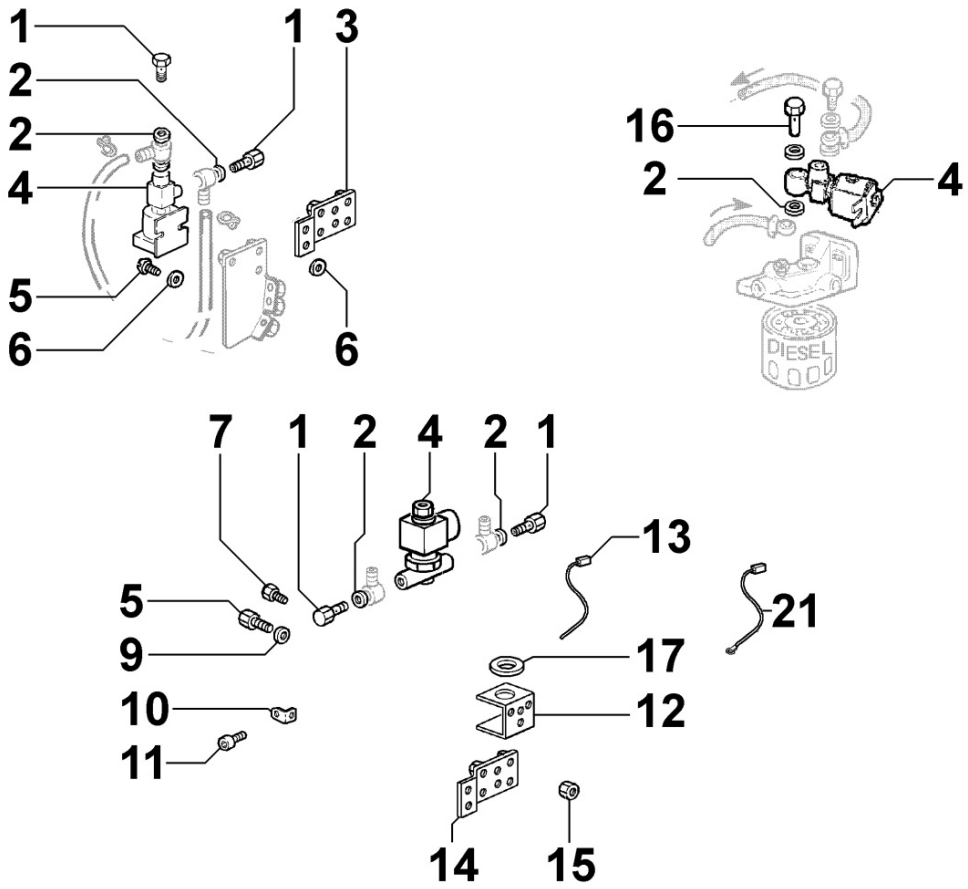

8052150020 - ELECTROVALVE

Pos	Kit	Included In	Code	Description	Qty	Old Code	Tech. Info
1			ED0019011930-S	UNION BOLT M 10	2		
2			ED0046700590-S	COPPER WASHER D14/10.2 1.	4		
4			ED0035871050-S	EL. VALVE	1		
5			ED0097300100-S	SOC HEAD CAP SCR M6X16L STEEL	2		
6			ED0076250590-S	WASHER	4		
13			ED0021859500-S	CAVETTO PER ELETTROVALVOLA	1