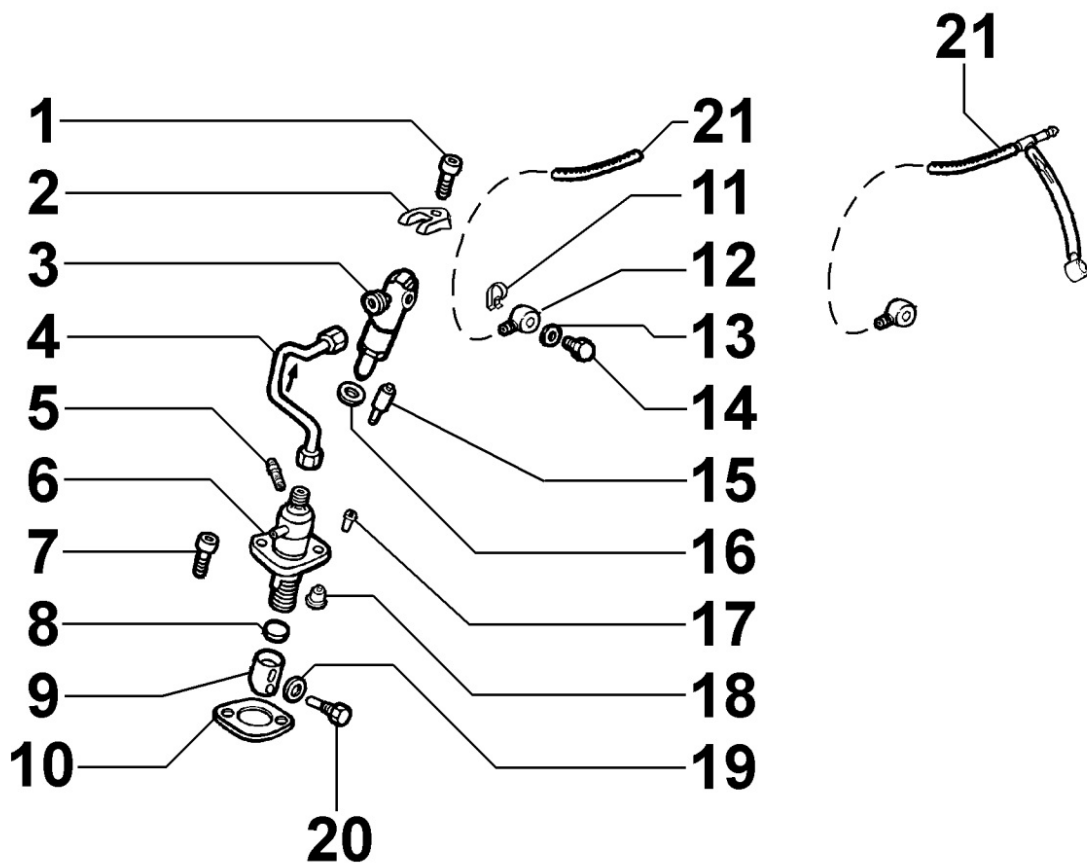

8030150060 - INJECTION SYSTEM

Pos	Kit	Included In	Code	Description	Qty	Old Code	Tech. Info
1			ED0097320780-S	SOC HEAD CAP SCR M6X25 8.8	1		
2			ED0085460790-S	INJECTOR SUPPORT BRACKET	1	ED0085457930-S	
3	(A)		ED0050100430-S	INJECTOR COMPLETE	1		
4			ED0093758070-S	FUEL TUBE	1		
5			ED0072600420-S	UNION	1		
6	(B)		ED0065902590-S	INJ.PUMP	1		
7			ED0097300130-S	SCREW TCEI 6X25-5931-12.	2		
8			ED0060001130-S	SHIM 4.0MM	1		
8			ED0060001140-S	SHIM 4.1MM	1		
8			ED0060001150-S	SHIM 4.2MM	1		
8			ED0060001160-S	SHIM 4.3MM	1		
8			ED0060001170-S	SHIM 4.4MM	1		
8			ED0060001180-S	SHIM 4.5MM	1		
8			ED0060001190-S	SHIM 4.6MM	1		
8			ED0060001200-S	SHIM 4.7MM	1		
8			ED0060001210-S	SHIM 4.8MM	1		
8			ED0060001220-S	SHIM 4.9MM	1		
8			ED0060001290-S	SHIM 5.0	1		
8			ED0060001300-S	SHIM 5.1MM	1		
9			ED0072151330-S	ROLLER TAPPET 15LD400	1		
10			ED0045801800-S	GUARNIZIONE/GASKET S	1		
12			ED0072701080-S	BANJO D.6	1		
13			ED0046700620-S	COPPER WASHER D10/6.2 1.5 THK	2		
14			ED0072600530-S	SCREW NIPPLE	1		
15	(A)		ED0065314470-S	NOZZLE	1		
16			ED0046700990-S	COPPER WASHER D16/7.5 1.0 THK	1