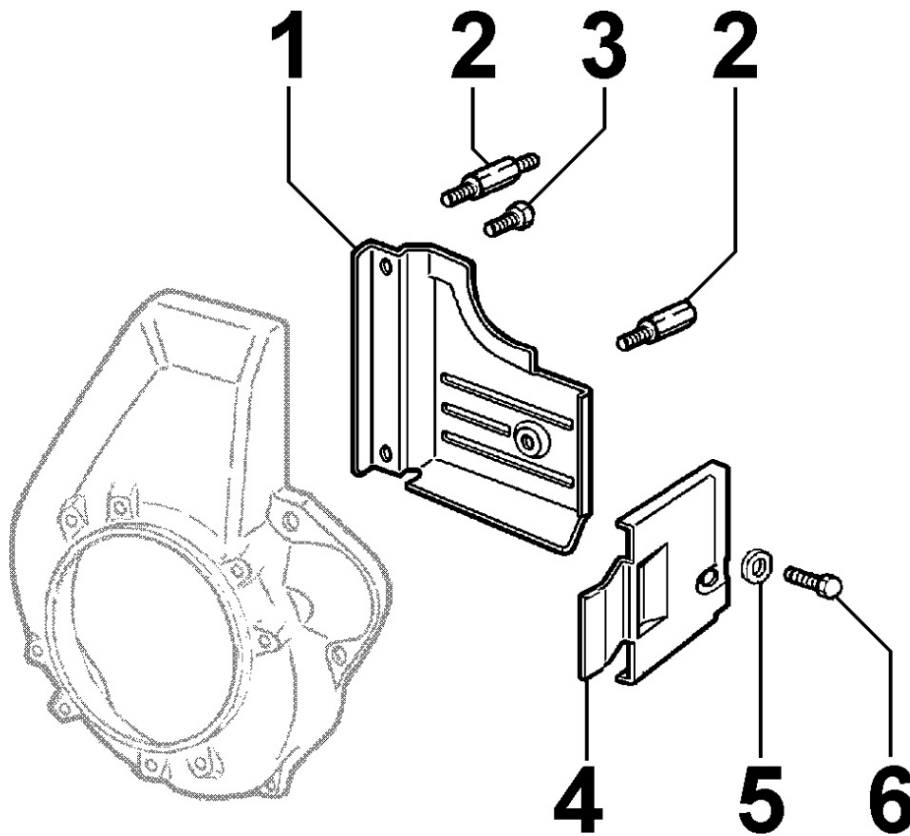

8072150070 - COOLING PLATES

Pos	Kit	Included In	Code	Description	Qty	Old Code	Tech. Info
1			ED0050664060-S	LAMIERA/PANEL N	1		
3			ED0098651220-S	VITE/SCREW	1		
4			ED0050663110-S	PANEL	1		
5			ED0075550040-S	*BEL WASHER D11/6.4 0.5 TH	3		
6			ED0097900370-S	VITE/SCREW	3