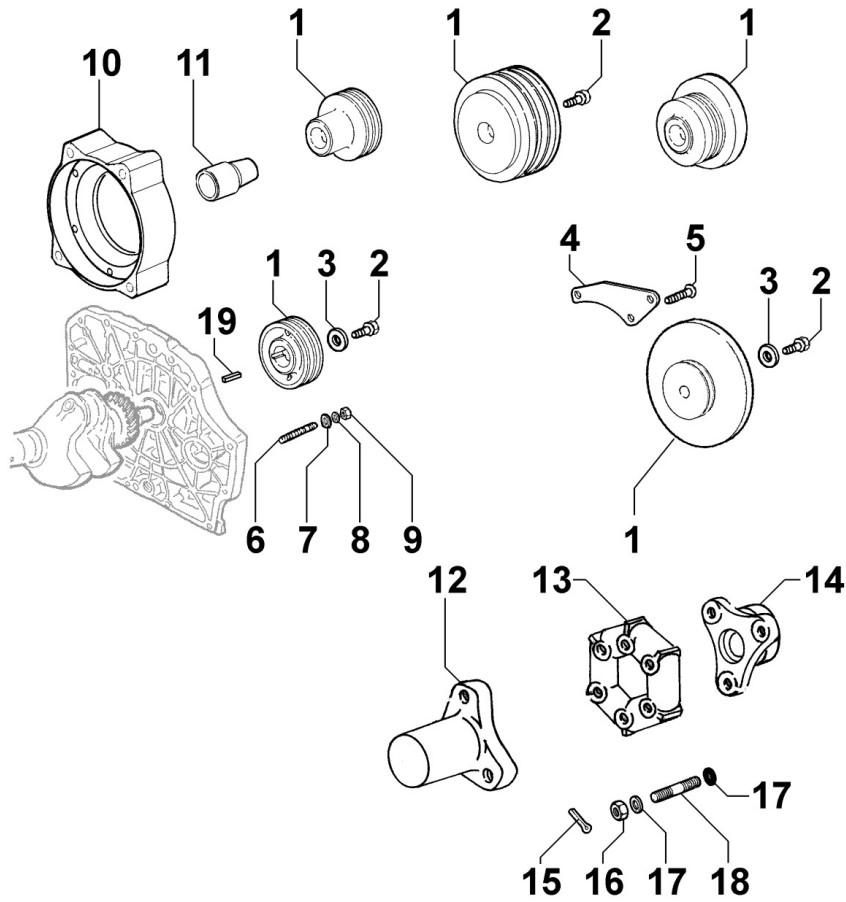

8162150010 - 1st PTO ACCESSORIES

Pos	Kit	Included In	Code	Description	Qty	Old Code	Tech. Info
2			ED0017700390-S	BULLONE/BOLT 'S C10	1		
3			ED0076250600-S	PLAIN WASHERS 8,4X24X6	1