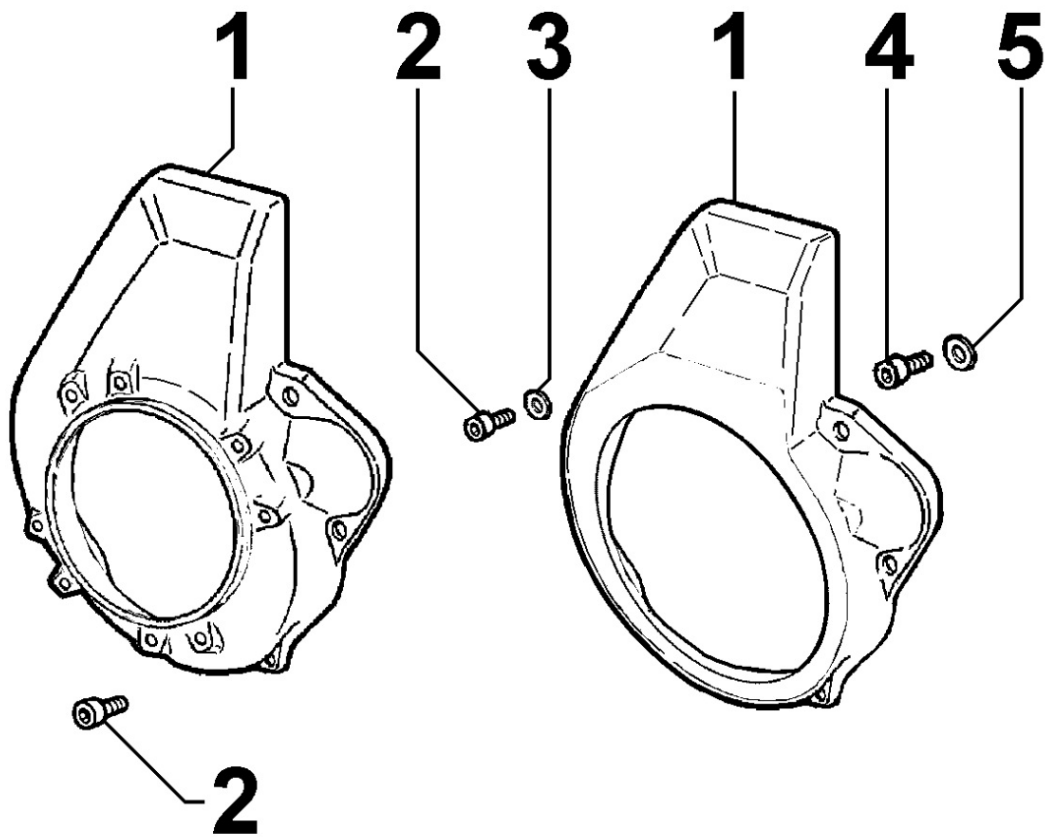

8070150040 - AIR SHROUD

Pos	Kit	Included In	Code	Description	Qty	Old Code	Tech. Info
1			KDISC.		1	ED0025697000-S	
2			ED0097320840-S	SOC HEAD SCR M6X12L UNI5931 ST	5		
4			ED0097300240-S	SOC HEAD CAP SCR M8X16L 1.25P	1