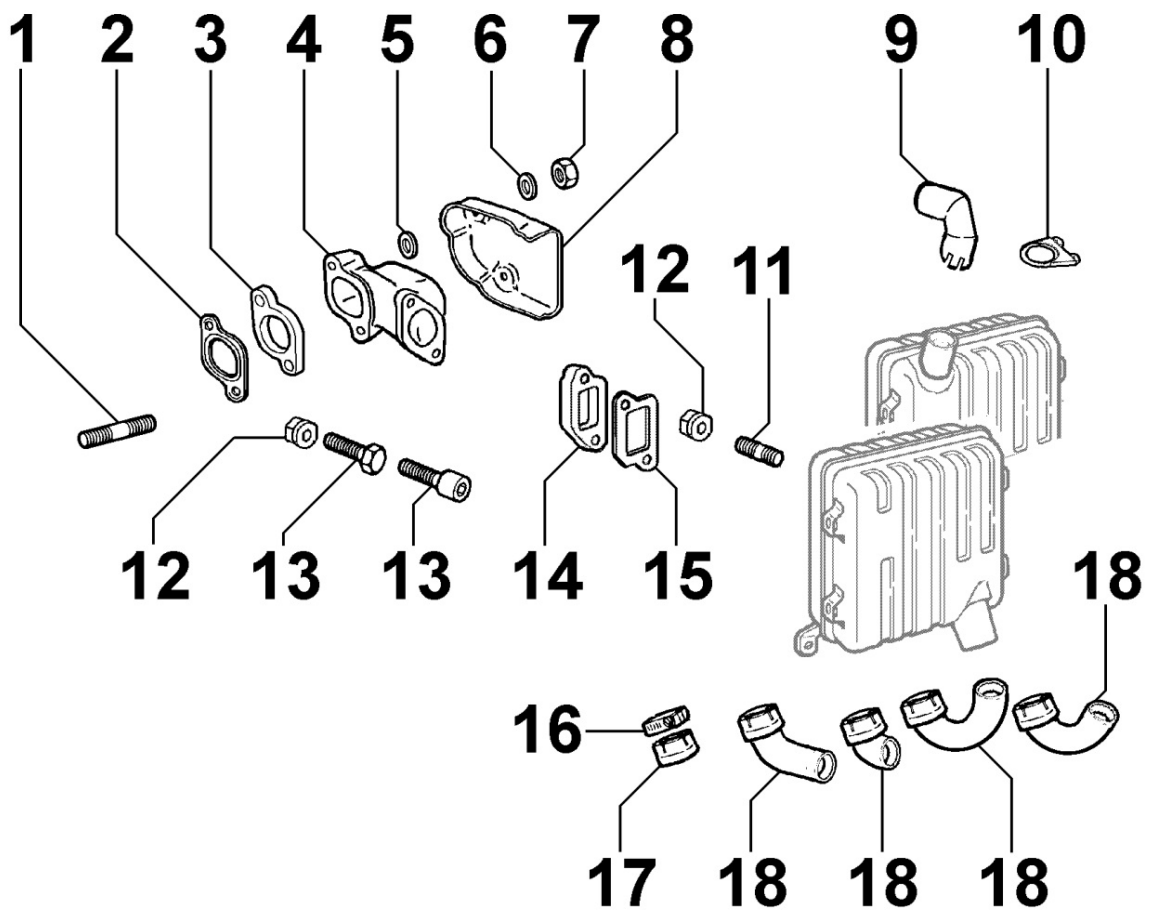

8087150130 - EXHAUST GAS ACCESSORIES

Pos	Kit	Included In	Code	Description	Qty	Old Code	Tech. Info
2			ED0045011010-S	GASKET EXHAUST MANIFOLD	1		
3			ED00400R0010-S	FLANGIA/FLANGE	1		
4			KDISC.		1	ED0024864450-S	
11			ED0067800190-S	STUD	2		
12			ED0032401650-S	FLG NUT M8 COPPER PLATED	4		
13			ED0017700820-S	BULLONE/BOLT N 10	2		
15			ED00451R0240-S	GASKET	1