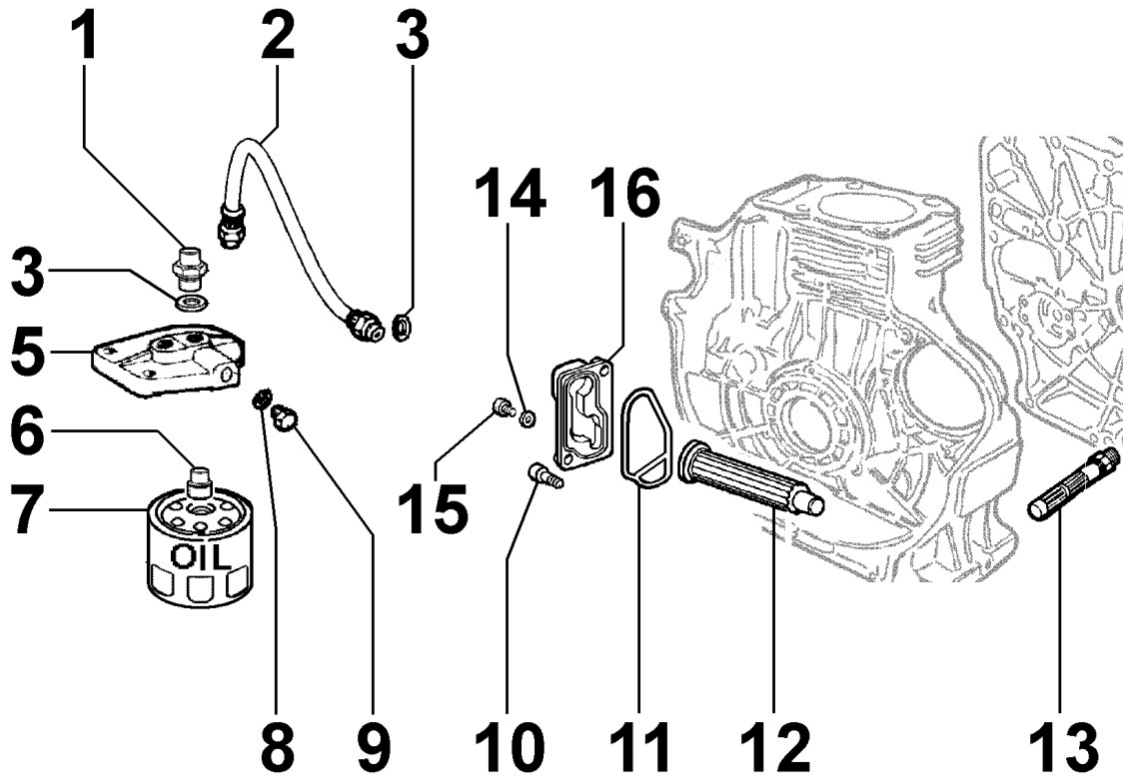

8042150030 - OIL FILTER

Pos	Kit	Included In	Code	Description	Qty	Old Code	Tech. Info
10			ED0097303010-S	SOC HEAD CAP SCR M6X20L STEEL	2		
11			ED0012002340-S	O-RING D57.26/53.70 1.78 THK	1		
12			ED0021751550-S	OIL FILTER CARTRIDGE	1	ED0021751290-S	
13			ED00395R0150-S	OIL FILTER RY	1		
16	(A)		ED0092201020-S	HEAD	1	ED0092200960-S