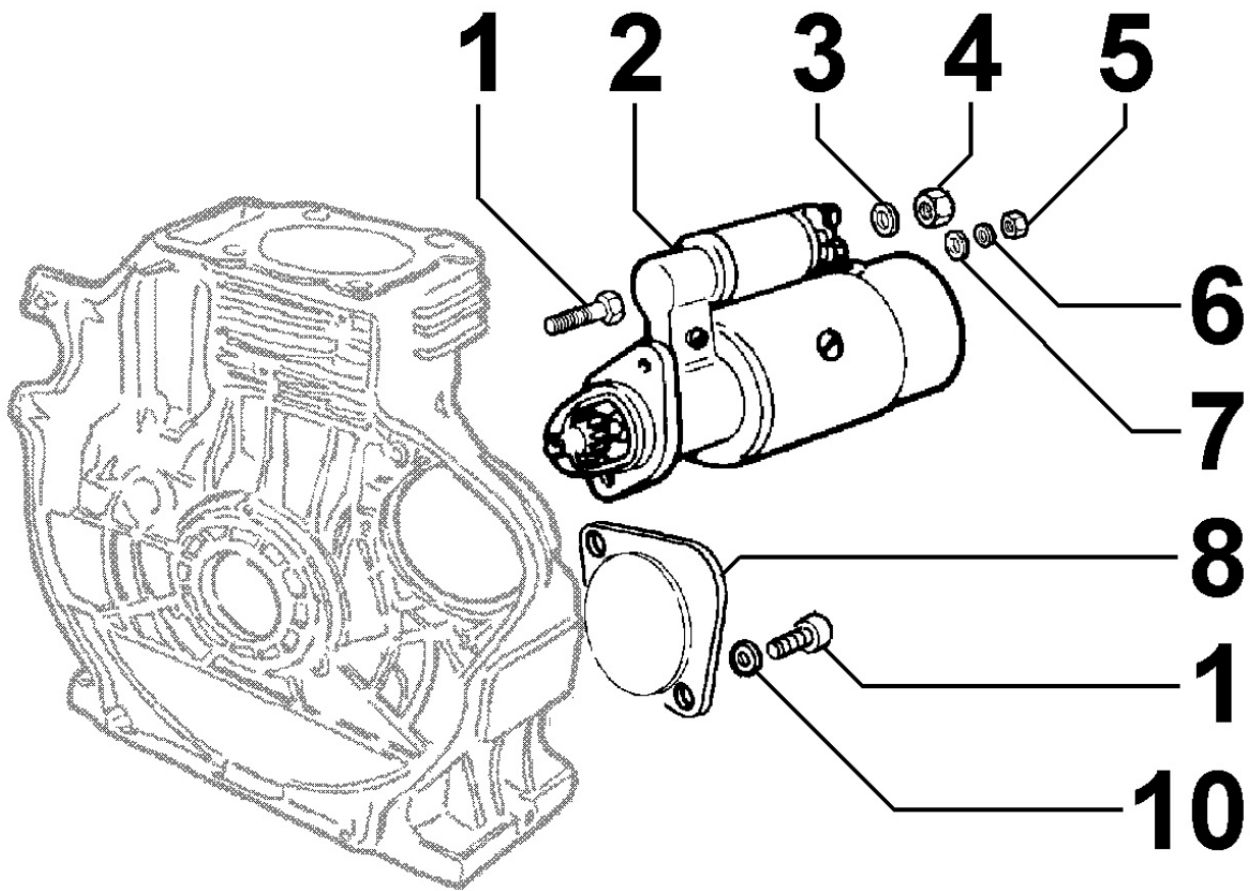

8101150070 - STARTING MOTOR

Pos	Kit	Included In	Code	Description	Qty	Old Code	Tech. Info
1			ED0097300450-S	VITE TCEI 10X30-5931-12.9+dac	1		
1			ED00992R0240-S	SOC HEAD CAP SCR M10X25	1		
2			ED0058402180-S	STARTER MOTOR 12V 1,1kW	1	ED0058401760-S	
3			ED0075650070-S	SPRING WASHER D14.2/8.2	1		
4			ED0032400180-S	HEX NUT M8 1.25P STEEL 8	1		
5			ED0032400090-S	HEX NUT M6 1.0P UNI55886	1		
6			ED0075550040-S	*BEL WASHER D11/6.4 0.5 TH	1		
7			ED0076250080-S	PLAIN WASHERS 6,4X12,5X1,6	1