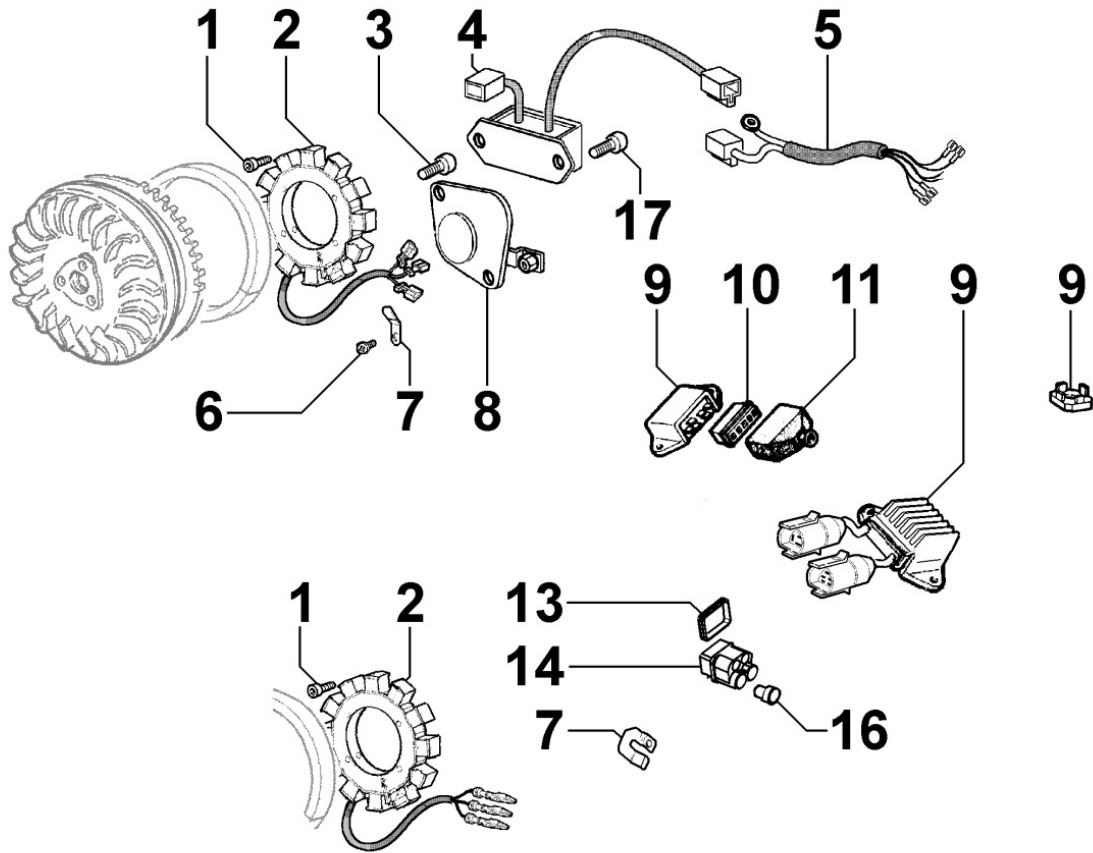

8100150020 - VOLTAGE ALTERNATOR

Pos	Kit	Included In	Code	Description	Qty	Old Code	Tech. Info
1			ED00992R0460-S	VITE/SCREW M.6X22 5931 8.8+Zn.b	3		
2			ED0085651130-S	STATOR	1		
6			ED0097901300-S	SCREW TC 6X8 CrNi1810 AISI 304	1		
7			ED0062751540-S	PIASTRA/PLATE D	1		
9	(A)		ED0073624070-S	VOLTAGE REGULATOR 12V-30A	1	ED0073622280-S	
10		(A)	ED0067401530-S	INLET	1		
11			ED0021450140-S	CAP	1