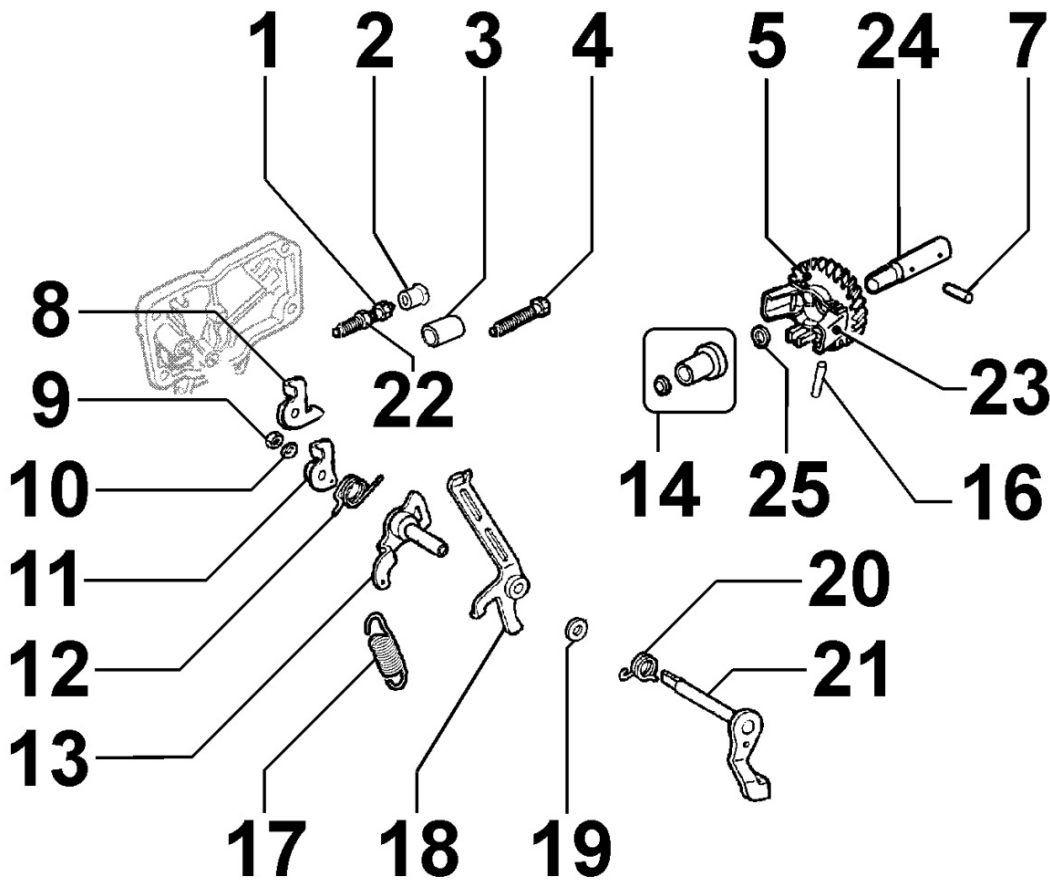

8050150060 - SPEED GOVERNOR

Pos	Kit	Included In	Code	Description	Qty	Old Code	Tech. Info
1			ED0085760720-S	EX.FUELDEV.	1		
2			ED0021450370-S	RUBBER CAP FOR ADJ BANJO - 6MM	1		
5	(B)		ED0048964340-S	GOV.ASS.Y	1		⚠
7		(B)	ED0077701720-S	CYL. PIN D3X15.8L	1		
9			ED0032400080-S	NUT M6-Cl.8 type 1-ISO	1		
10			ED0075650040-S	SPRING WASHER D11.1/6.1 1.3 TH	1		
11			ED0052011100-S	LEVA/LEVER D 10	1		⚠
12			ED0058015340-S	SPRING FOR 15LD 315	1		
13			ED0052012690-S	LEVA/LEVER	1		
14		(B)	ED0072002760-S	PUNTALINO/DRIVE ROD N	1		⚠
16		(B)	ED0077701710-S	CYL. PIN D3X27.8L	2		
17			ED0056551910-S	MOLLA REGOLAT. "A" 3000 G/1	1		
18			ED0052008720-S	LEVA/LEVER D	1		
19			ED0076251050-S	PL. WASHER D15/8.2 0.5 THK STE	1		
20			ED0056000400-S	SPRING	1		
21			ED0052011090-S	LEVA/LEVER S IC	1		⚠
22			ED0032400630-S	HEX.NUT	1		
24		(B)		804015...0	1		
25		(B)		804015...0	1