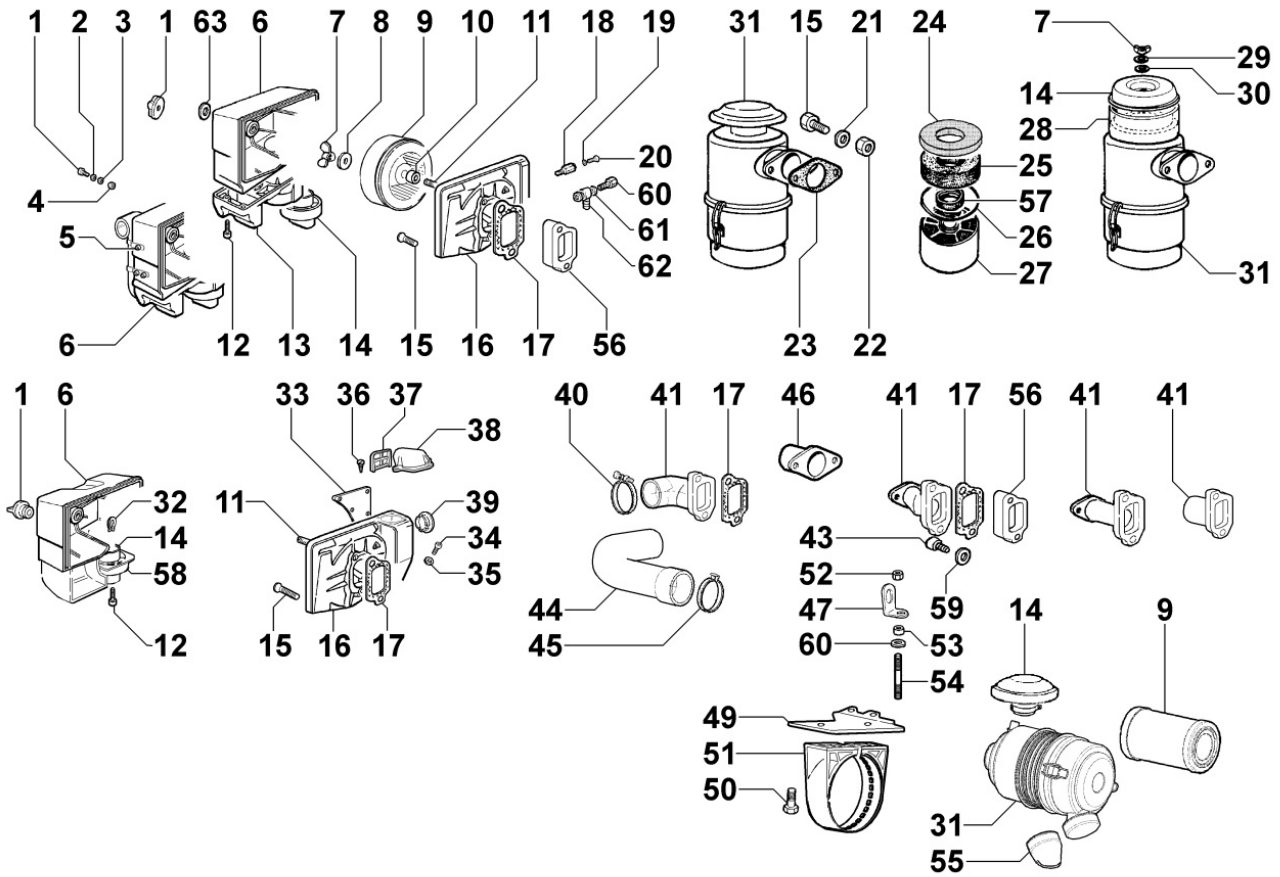

8081150150 - AIR FILTER

Pos	Kit	Included In	Code	Description	Qty	Old Code	Tech. Info
0			ED00997R0390-S	VITE/SCREW 10	2		
1			ED00648R0370-S	POMELLO/KNOB	1		
6			ED0027503890-S	COPERCHIO/COVER	1		
7			ED0032000250-S	DADO/NUT N	1		
9			ED0021752520-S	AIR FILTER CARTRIDGE	1	ED0021752390-S	
10			ED00758R0380-S	RONDELLA/WASHER 10	1		
11			ED0067800840-S	STUD	1		
13		(A)		Pos. 6			
14			KDISC.		1	ED00670R0200-S	
14			ED00264R0250-S	SUPPORTO PREF./SUPPORT 10	1		
16			KDISC.		1	ED0088363120-S	
17			ED0044900910-S	GUARNIZIONE/GASKET 10	1		
17			ED0044900930-S	GASKET for AIR INLET FLANGE	1		
56			KDISC.		1	ED0038150900-S	
63			ED00771R0110-S	WASHER	1