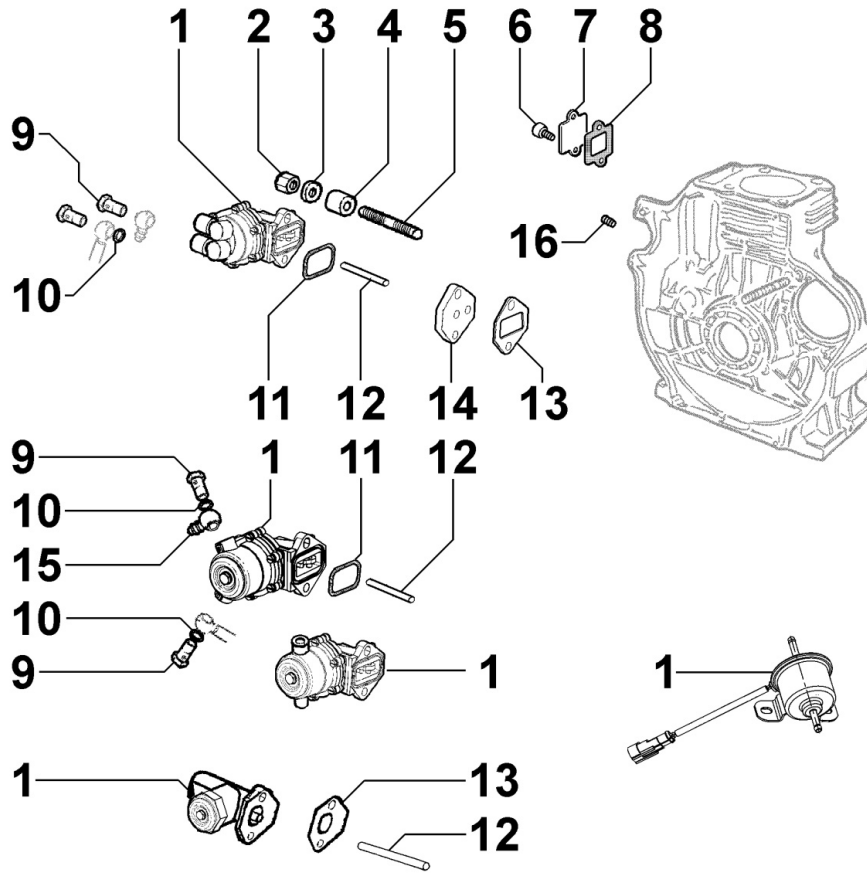

8062150010 - FUEL FEED PUMP

Pos	Kit	Included In	Code	Description	Qty	Old Code	Tech. Info
16			ED0090802700-S	CONICAL CAP M8X1.25	3