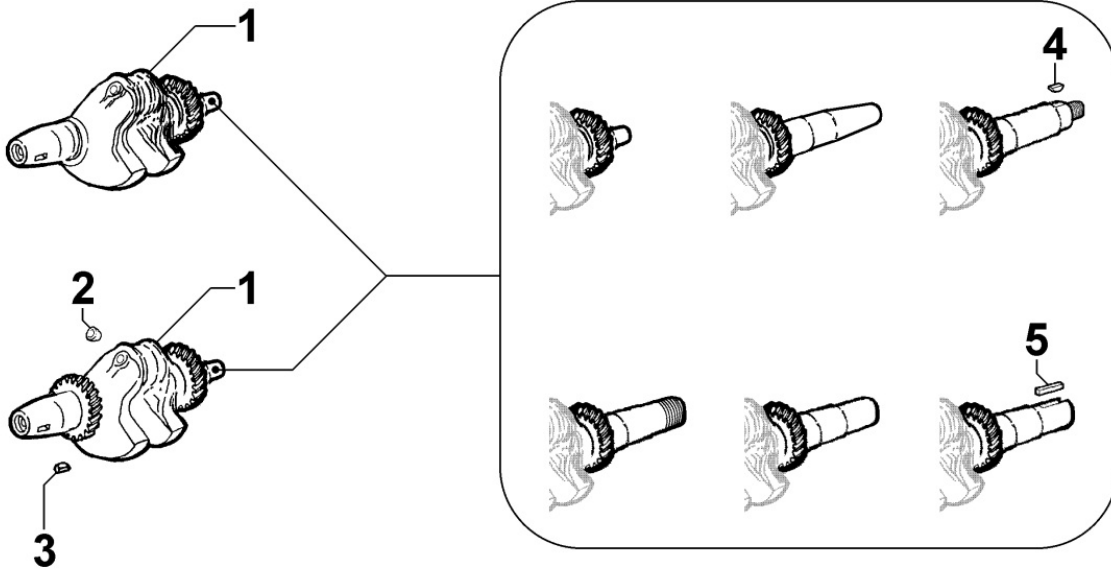

8010150070 - CRANKSHAFT

Pos	Kit	Included In	Code	Description	Qty	Old Code	Tech. Info
1	(A)		ED0010508550-S	CRANKSHAFT	1		
2		(A)	ED0090801320-S	PLUG AVSEAL D6 02961-00607	1		
3		(A)	ED0022800670-S	KEY	1