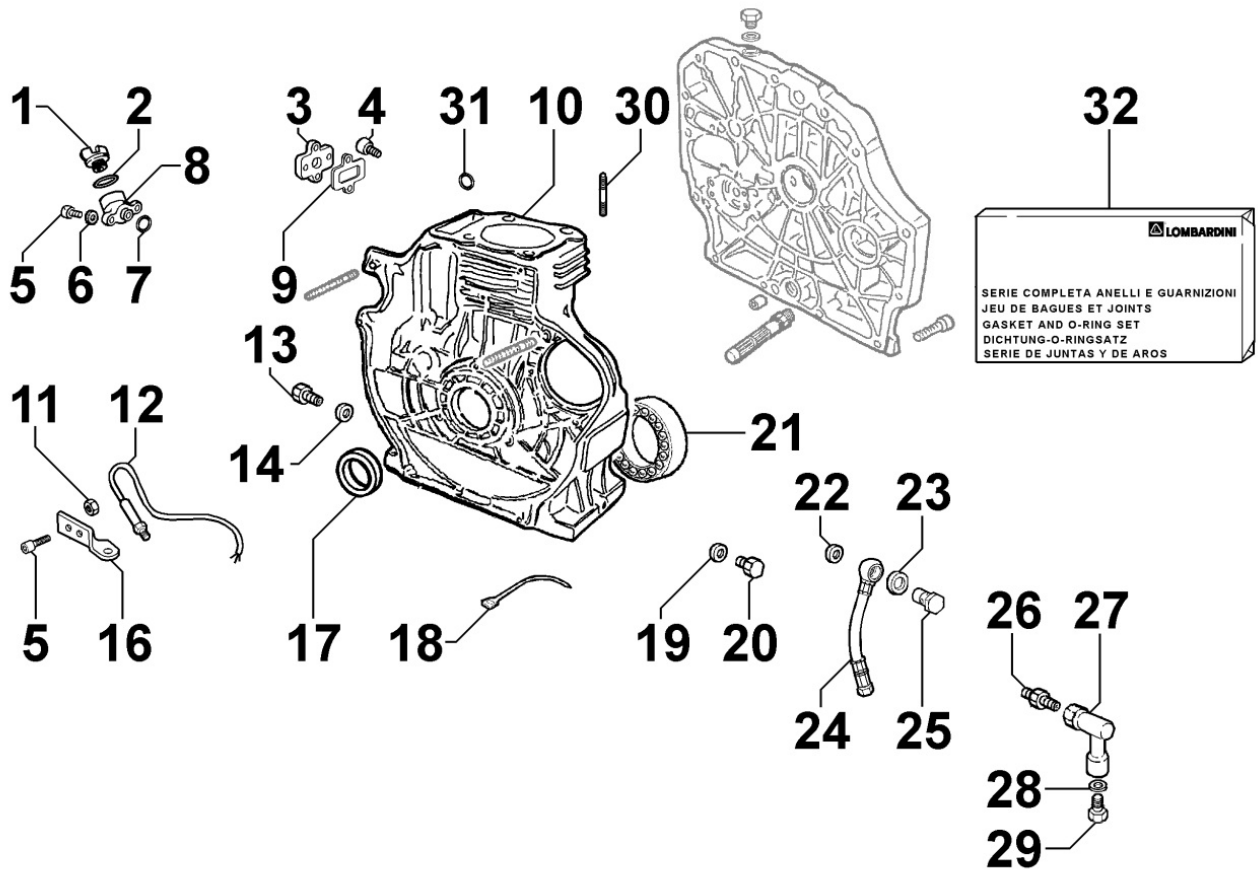

8020150070 - CRANKCASE

Pos	Kit	Included In	Code	Description	Qty	Old Code	Tech. Info
10			ED0015107840-S	CRANKCASE	1	ED0015109430-S	
17			ED0012135310-S	OIL SEAL 35X52X7 CONT	1		
19			ED0043500070-S	AL.WASHER D14.2x20x1	2		
20			ED0090400120-S	OIL DRAIN PLUG M14	2		
21			ED0030020580-S	BEARING	1		
32			ED0082051050-S	Gasket Gasket 15 Ld350	1