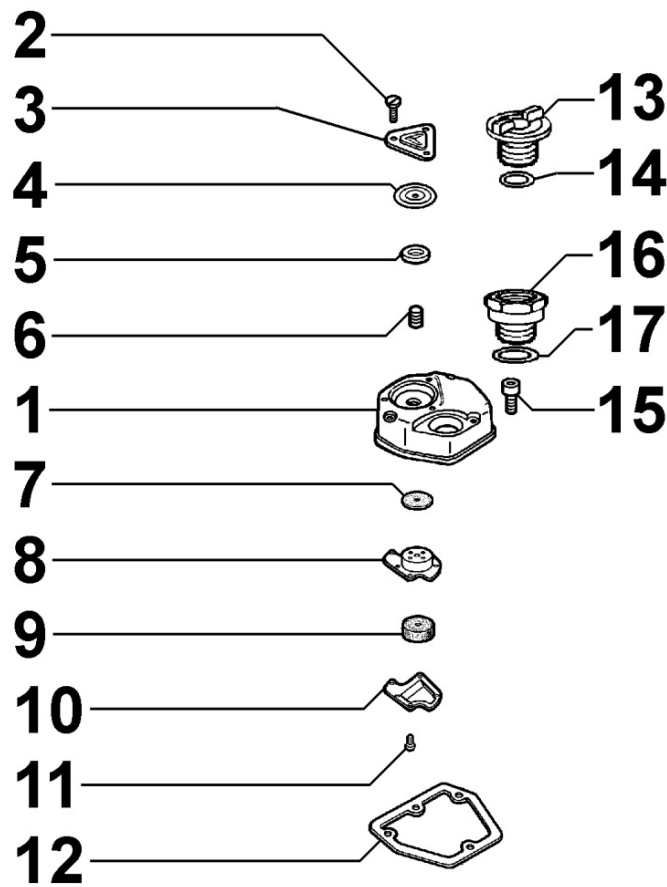

8012150050 - FLYWHEEL

Pos	Kit	Included In	Code	Description	Qty	Old Code	Tech. Info
1	(B)		ED0098811970-S	VOLANO/FLYWHEEL D **	1		
1	(A)	(B)	ED0098811960-S	FLYWHEEL	1		▲
2		(A) (B)	ED0028161020-S	RING GEAR	1		▲
3		(B)	ED0020020190-S	PLASTOFERRITE ROTOR X 15LD440	1		▲
4			ED0018000300-S	FLYWHEEL HEX BOLT M14X35	1		
5			ED0076260430-S	PL WASHER D40/14.5 9 THK	1		

8021150020 - CYLINDER HEAD

Pos	Kit	Included In	Code	Description	Qty	Old Code	Tech. Info
1	(A)		KDISC.		1	ED0092004870-S	
2			ED0076250610-S	PLAIN WASHERS 8,4X16X3	1		
3			ED0045350150-S	VALVE STEM SEAL	2		
4			ED0018621460-S	BOLT	4		
5			ED0097320780-S	SOC HEAD CAP SCR M6X25 8.8	2		▲
6		(A)	ED0048452180-S	VALVE GUIDE INTAKE F	1		
7		(A)	ED0080001740-S	VALVE SEAT	1		
8			ED0047307360-S	HEAD GASKET 1,1mm	1		▲
8			ED0047307480-S	GASKET	1		▲
8			ED0047307490-S	GASKET	1		▲
8			ED0047307500-S	HEAD GASKET 15LD SP.1,2mm	1		▲
9			ED0076251300-S	WASHER D19/10.2 1.0 THK	4		
10			ED0047755550-S	GUARNIZIONE/GASKET 10	1		
11			ED0019701400-S	CYL DOWEL D13/11 15 LONG	2		
12		(A)	ED0080001750-S	VALVE SEAT	1		
13		(A)	ED0048452820-S	VALVE GUIDE EXHAUST	1	ED0048452190-S	

8022150010 - HEAD COVER

Pos	Kit	Included In	Code	Description	Qty	Old Code	Tech. Info
1	(A)		ED0021256500-S	COVER	1		
2		(A)	ED0098201680-S	*PHL HEAD SCR D3.9X9.5L	3		
3		(A)	ED0027503110-S	SAFETY VALVE COVER	1		
4		(A)	ED0096930070-S	RUBBER SAFETY VALVE (BLACK)	1		
5		(A)	ED0076252700-S	LOCKING WASHER	1		
7		(A)	ED0096950220-S	VALVE 15LD -40°	1		
8		(A)		POS. 1			
9		(A)	ED0059760040-S	BRAID FILTER	1		
11		(A)	ED0098201810-S	PHL HEAD SCR D3.53X6.5L	5		
12			ED0044000970-S	ROKER ARMS CAP GASKET	1		
13			ED0090320860-S	OIL REFUELLING CAP	1		⚠
14			ED0012000820-S	O-RING D31.89/26.50 2.62 THK	1		⚠
15			ED0097320160-S	SOC HEAD CAP SCR M6X40L 8.8	3		