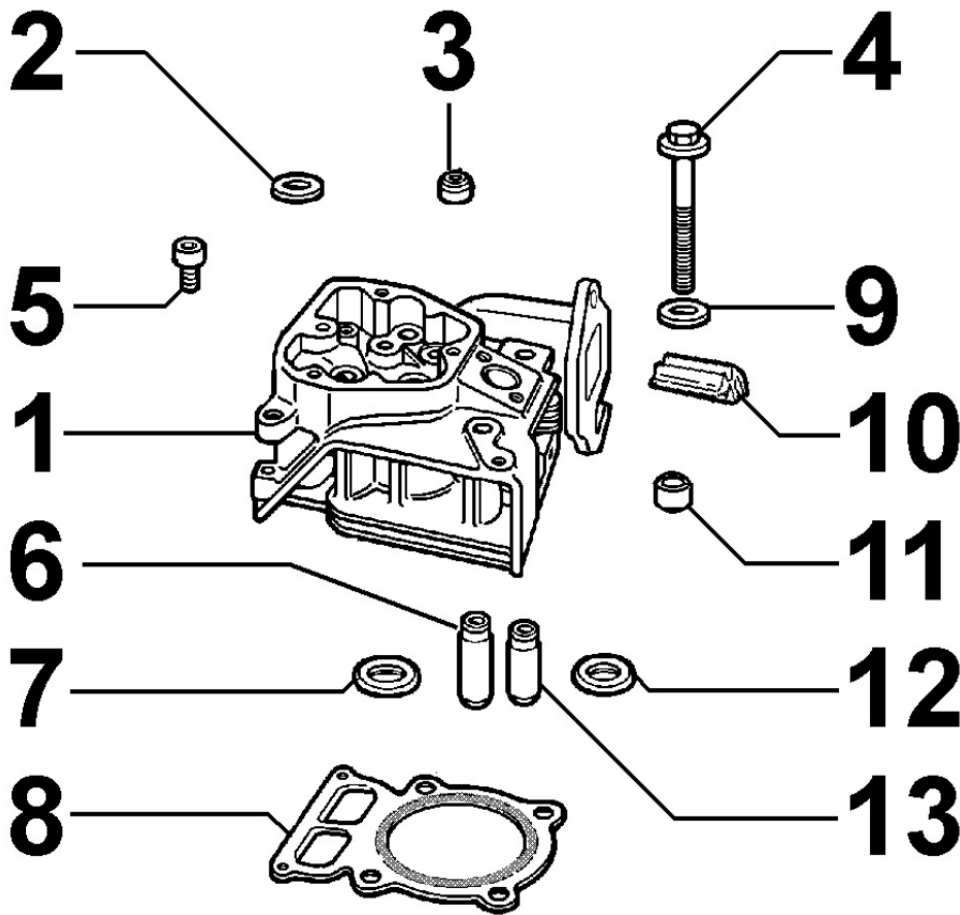

8021150020 - CYLINDER HEAD

Pos	Kit	Included In	Code	Description	Qty	Old Code	Tech. Info
1	(A)		KDISC.		1	ED0092004870-S	
2			ED0076250610-S	PLAIN WASHERS 8,4X16X3	1		
3			ED0045350150-S	VALVE STEM SEAL	2		
4			ED0018621460-S	BOLT	4		
5			ED0097320780-S	SOC HEAD CAP SCR M6X25 8.8	2		▲
6		(A)	ED0048452180-S	VALVE GUIDE INTAKE F	1		
7		(A)	ED0080001740-S	VALVE SEAT	1		
8			ED0047307360-S	HEAD GASKET 1,1mm	1		▲
8			ED0047307480-S	GASKET	1		▲
8			ED0047307490-S	GASKET	1		▲
8			ED0047307500-S	HEAD GASKET 15LD SP.1,2mm	1		▲
9			ED0076251300-S	WASHER D19/10.2 1.0 THK	4		
10			ED0047755550-S	GUARNIZIONE/GASKET 10	1		
11			ED0019701400-S	CYL DOWEL D13/11 15 LONG	2		
12		(A)	ED0080001750-S	VALVE SEAT	1		
13		(A)	ED0048452820-S	VALVE GUIDE EXHAUST	1	ED0048452190-S