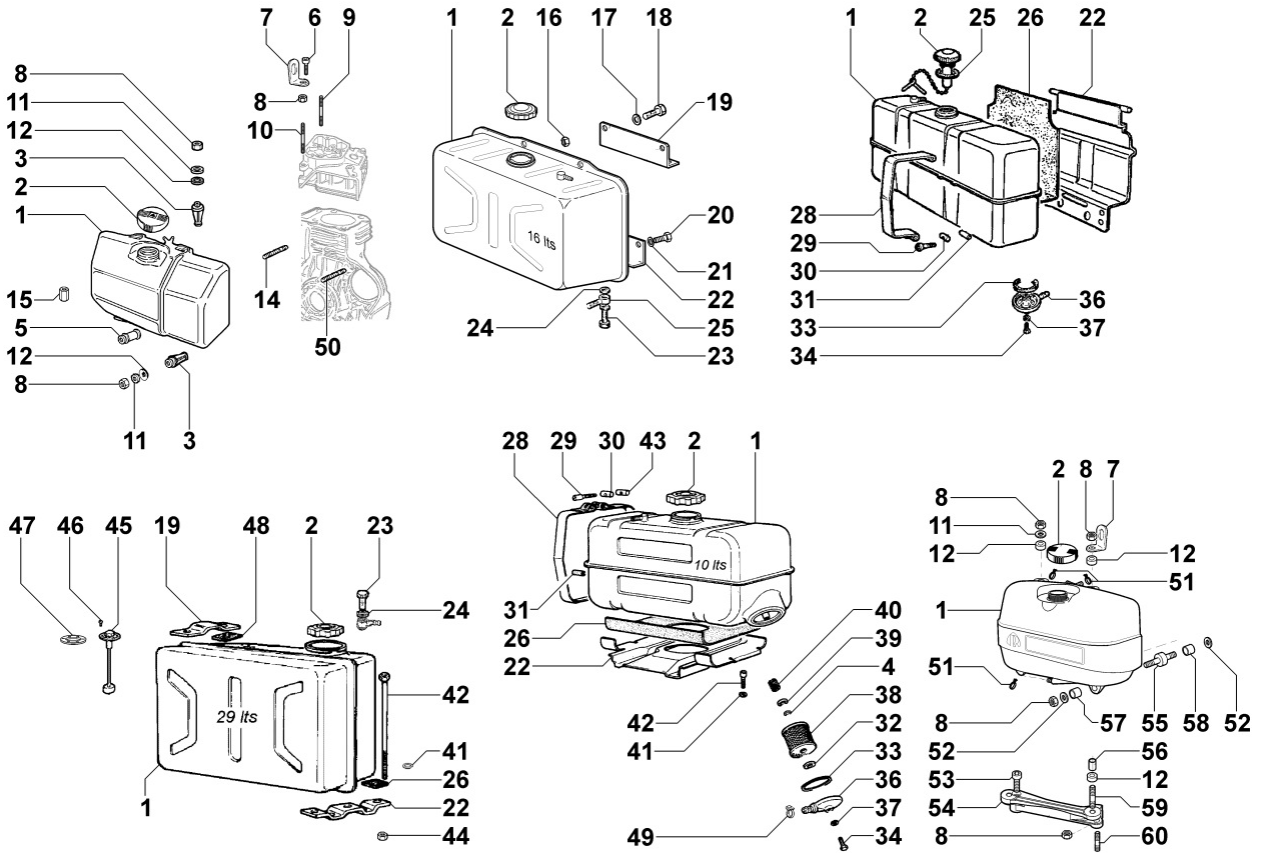

8063150020 - FUEL TANK

Pos	Kit	Included In	Code	Description	Qty	Old Code	Tech. Info
6			ED0097300240-S	SOC HEAD CAP SCR M8X16L 1.25P	2		
7			ED0085060030-S	LIFTING HOOK	1