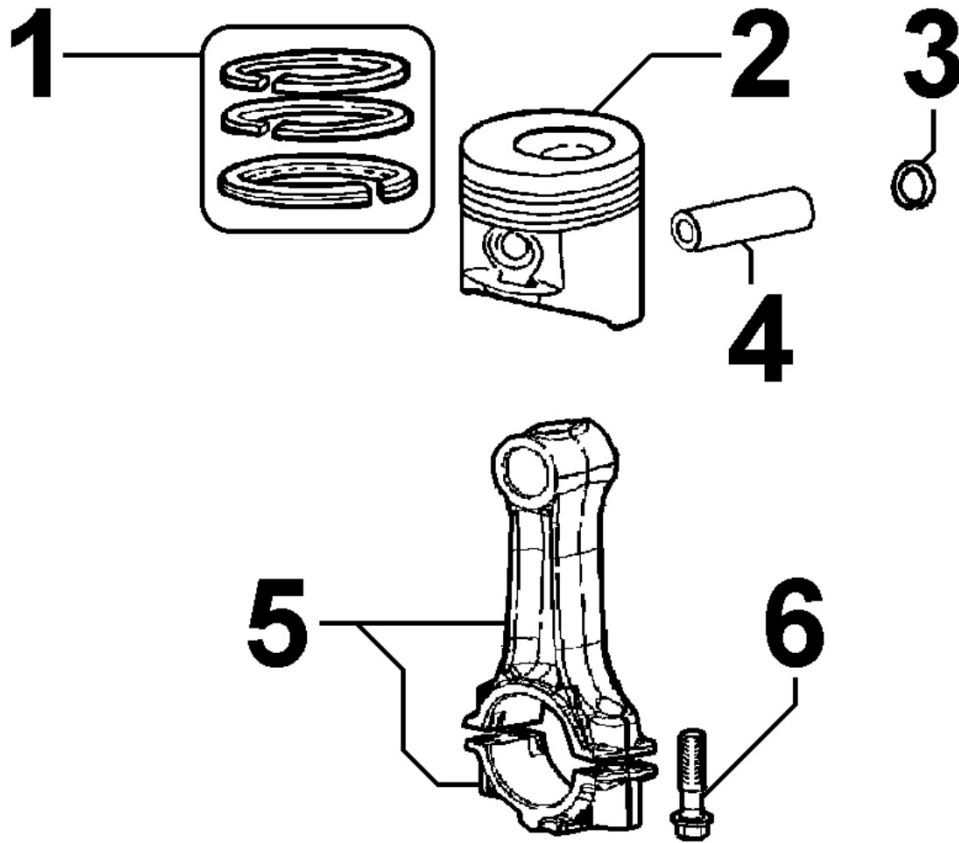

ED3B2220

Spare Parts Catalogue

15LD350

Update Date 15/06/2018

Print Date 02/07/2018

Tavola ricambi

Index	Description
8010150070	CRANKSHAFT
8011150030	PISTON / CONNECTING ROD
8012150050	FLYWHEEL
8020150070	CRANKCASE
8021150020	CYLINDER HEAD
8022150010	HEAD COVER
8024150010	TIMING GEAR SIDE SUPPORT
8030150060	INJECTION SYSTEM
8035150010	CAMSHAFT
8036150010	ROCKER ARMS / VALVES
8040150010	OIL PUMP
8042150030	OIL FILTER
8043150010	OIL DIPSTICK
8044150010	OIL PRESSURE VALVE
8050150060	SPEED GOVERNOR
8051150110	CONTROLS
8052150020	ELECTROVALVE
8061150130	FUEL FILTER
8062150010	FUEL FEED PUMP
8063150020	FUEL TANK
8064150100	FUEL LINES
8070150040	AIR SHROUD
8072150070	COOLING PLATES
8081150150	AIR FILTER
8087150130	EXHAUST GAS ACCESSORIES
8100150020	VOLTAGE ALTERNATOR
8101150070	STARTING MOTOR
8102150010	OIL PRESSURE SWITCH
8120150210	RECOIL STARTING
8162150010	1st PTO ACCESSORIES

8010150070 - CRANKSHAFT

Pos	Kit	Included In	Code	Description	Qty	Old Code	Tech. Info
1	(A)		ED0010508550-S	CRANKSHAFT	1		
2		(A)	ED0090801320-S	PLUG AVSEAL D6 02961-00607	1		
3		(A)	ED0022800670-S	KEY	1		

8011150030 - PISTON / CONNECTING ROD

Pos	Kit	Included In	Code	Description	Qty	Old Code	Tech. Info
1		(B)	ED0082112390-S	PISTON RING SET	1		
1		(B)	ED0082112400-S	PIST.RING.SET+0.50 15LD350-400	1		
1		(B)	ED0082112410-S	RING SET +1.00	1		
2	(B)		ED0065014870-S	PISTON STD 15LD 350	1		
2	(B)		ED0065014880-S	PISTONE COMPL.+0,5 15LD350	1		
2	(B)		ED0065014890-S	PISTON +1	1		
3		(B)	ED0011600610-S	STOPRING	2		
4		(B)	ED0084800980-S	PISTON PIN 22x48	1		
5	(A)		ED0015262040-S	CONNECTING ROD STD	1		
5	(A)		ED0015262050-S	CONNECTING ROD -0,25	1		
5	(A)		ED0015262060-S	CONNECTING ROD 0,50	1		
6		(A)	ED0017701010-S	CONROD SCREW FL 8X1X42 R12	2		