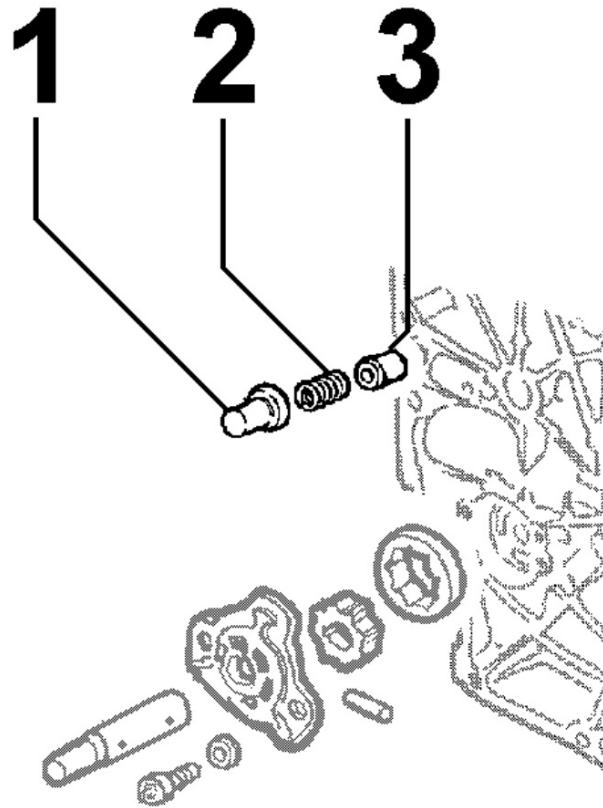

8044150010 - OIL PRESSURE VALVE

Pos	Kit	Included In	Code	Description	Qty	Old Code	Tech. Info
1			ED0090150080-S	PRESSURE VALVE PLUG	1		
2			ED0056250080-S	BY PASS SPRING	1		
3			ED0064950560-S	DRIVE ROD	1