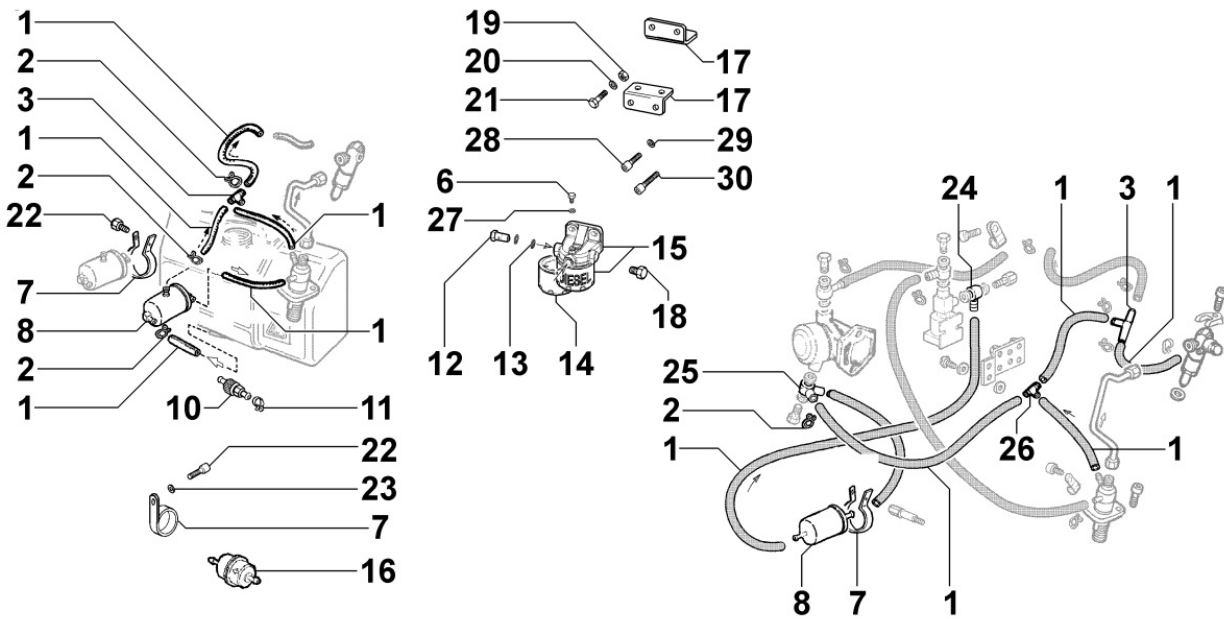

8061150130 - FUEL FILTER

Pos	Kit	Included In	Code	Description	Qty	Old Code	Tech. Info
1			ED0093762300-S	FUEL TUBE TPR-PUR 5X10XL.500	1-6		
2			ED0036301630-S	CLAMP	4		
7			ED0036171970-S	FASCETTA/CLAMP	1		
8			ED0037300960-S	FUEL FILTER CARTRIDGE	1	ED0037300880-S	
8			ED0037300960-S	FUEL FILTER CARTRIDGE	1	ED0037301360-S	
22			ED00994A0010-S	FLG HEX BOLT M6X12 8.8	1		
26			ED0025270940-S	CONNECTOR A "T"	1