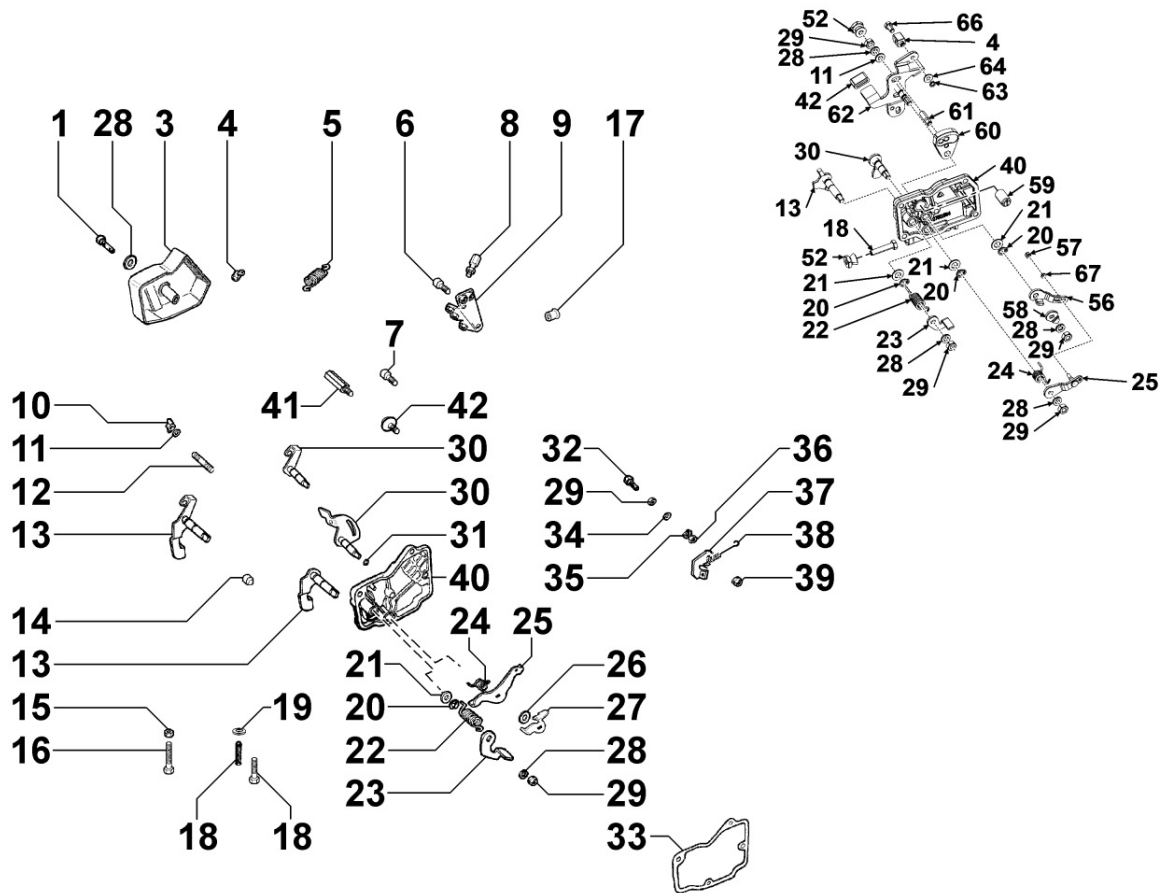

8051150110 - CONTROLS

Pos	Kit	Included In	Code	Description	Qty	Old Code	Tech. Info
6			ED0097300080-S	SCREW 6X10-5931-8.8+Zn.B	2		
6			ED0097300120-S	SOC HEAD CAP SCR M6X20L STEEL	4		
9			ED0085101430-S	AN.BRACKET	1		
10			ED0032000020-S	WING NUT 6X1 UNI5448+ZNB	1		
11			ED0076250070-S	WASHER D12/6 1 THK	1		
12			ED0067600470-S	STUD BOLT M6X16 UNI 5911	1		
15			ED0032401530-S	NUT M 6X1 SEAL LOCK	2		
16			ED0017600270-S	HEX BOLT M6X40L STEEL 8.	2		
20		(A)	ED0012400020-S	EXT. CIRCLIP D8/7.6 0.8	2		
21		(A)	ED0076251050-S	PL. WASHER D15/8.2 0.5 THK STE	2		
22		(A)	ED0056000390-S	SPRING STOP LEVER 15LD	1		
24		(A)	ED0056000380-S	SPRING ACC. LEVER 15LD	1		
28		(A)	ED0075650040-S	SPRING WASHER D11.1/6.1 1.3 TH	2		
29		(A)	ED0032400080-S	NUT M6-CI.8 type 1-ISO	2		
31		(A)	ED0012000410-S	O-RING D8.04/4.48 1.78 T	2		
33			ED0044311990-S	GASKET FOR CONTROL COVER	1		
40	(A)		ED0027505660-S	CONTROL COVER	1	ED0027504160-S