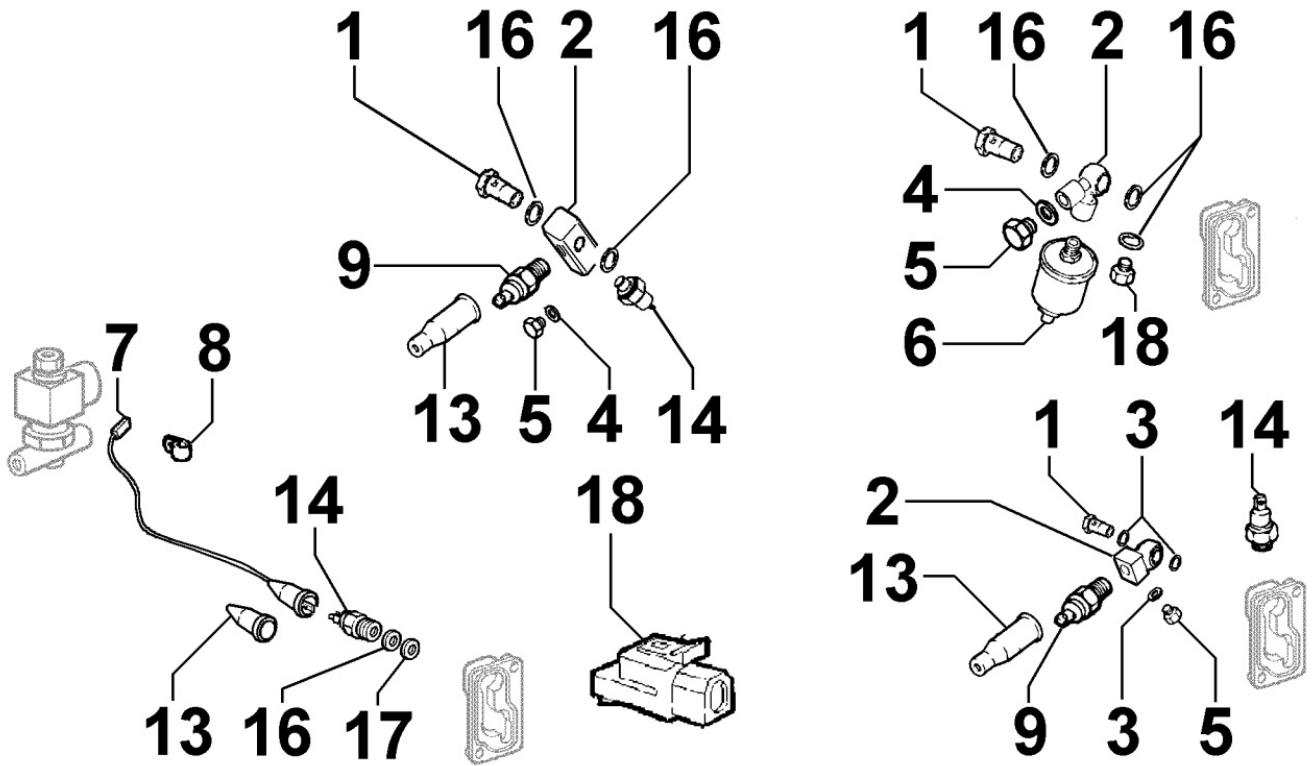

8102150010 - OIL PRESSURE SWITCH

Pos	Kit	Included In	Code	Description	Qty	Old Code	Tech. Info
14			ED0067450520-S	P.SWITCH	1