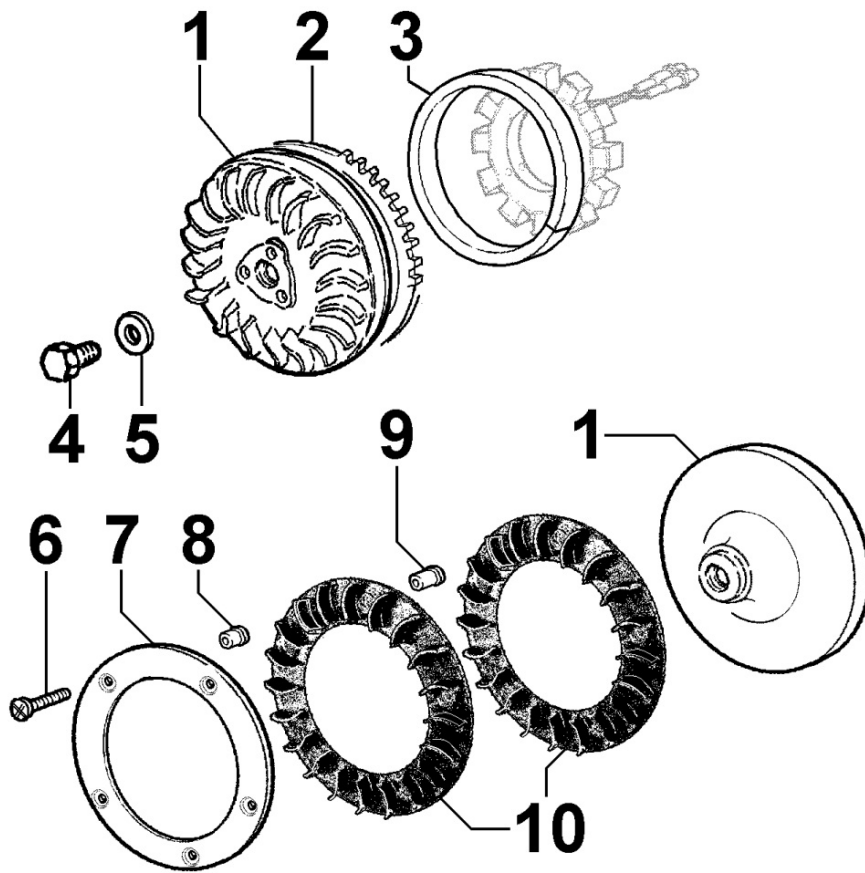

8012150050 - FLYWHEEL

Pos	Kit	Included In	Code	Description	Qty	Old Code	Tech. Info
1	(B)		ED0098811970-S	VOLANO/FLYWHEEL D **	1		
1	(A)	(B)	ED0098811960-S	FLYWHEEL	1		▲
2		(A) (B)	ED0028161020-S	RING GEAR	1		▲
3		(B)	ED0020020190-S	PLASTOFERRITE ROTOR X 15LD440	1		▲
4			ED0018000300-S	FLYWHEEL HEX BOLT M14X35	1		
5			ED0076260430-S	PL WASHER D40/14.5 9 THK	1