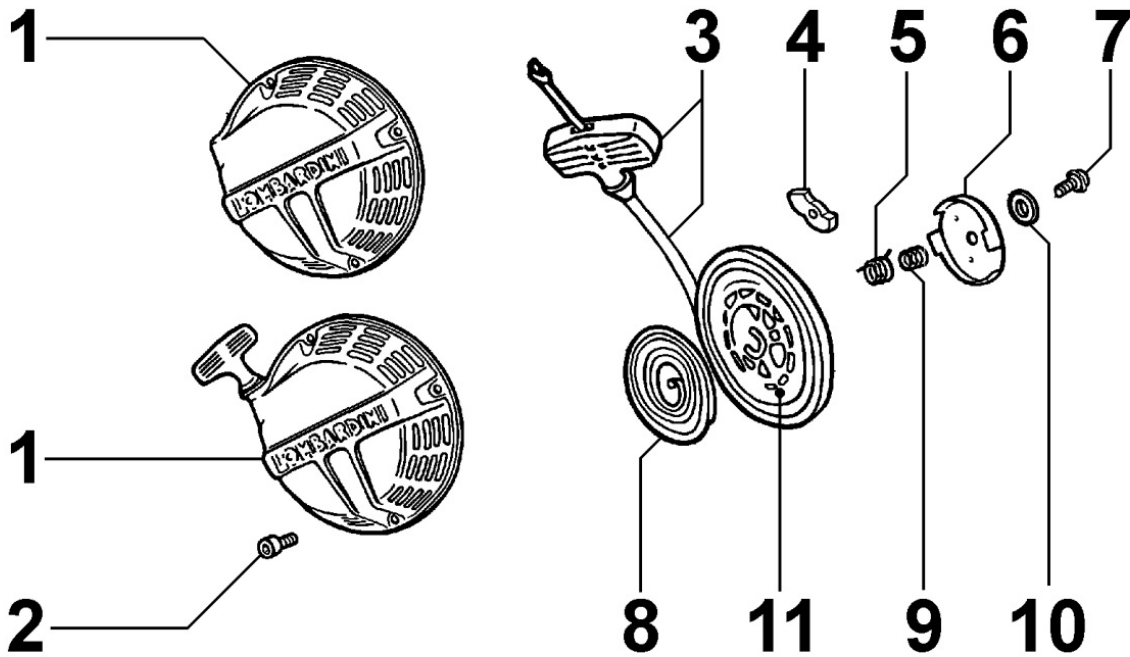

8120150210 - RECOIL STARTING

Pos	Kit	Included In	Code	Description	Qty	Old Code	Tech. Info
1			ED0079512630-S	SCATOLA/HOUSING	1		
2			ED0097303090-S	SOC HEAD CAP SCR M6X8L 8.8	4