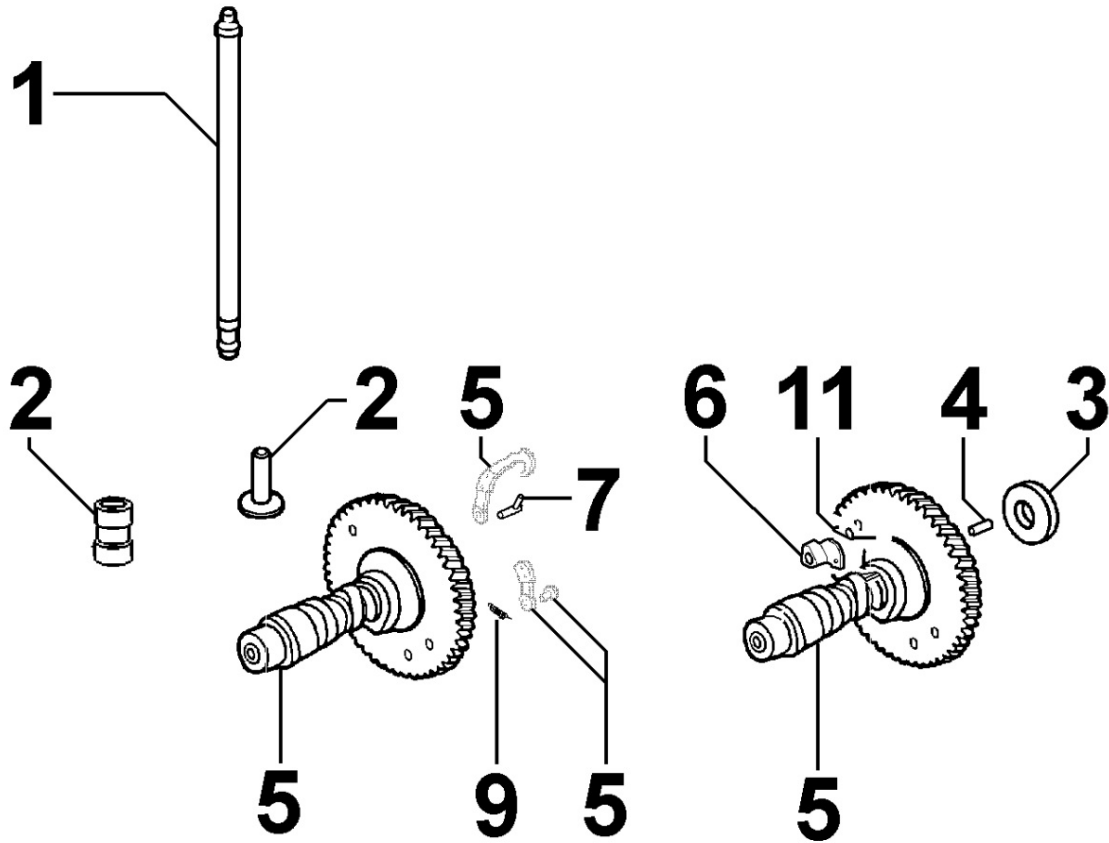

8035150010 - CAMSHAFT

Pos	Kit	Included In	Code	Description	Qty	Old Code	Tech. Info
1			ED0014101670-S	PUSH ROD	2		
2			ED0072151370-S	TAPPET	2		⚠
3			ED0013012450-S	PL. WASHER D28/16 0.5 TH	1		
4		(A)	803715...0				
5			ED0010115130-S	CAMSHAFT	1		⚠
6		(A)	803715...0				
7		(A)	803715...0		1		
9		(A)	803715...0		1		
11		(A)	803715...0		1