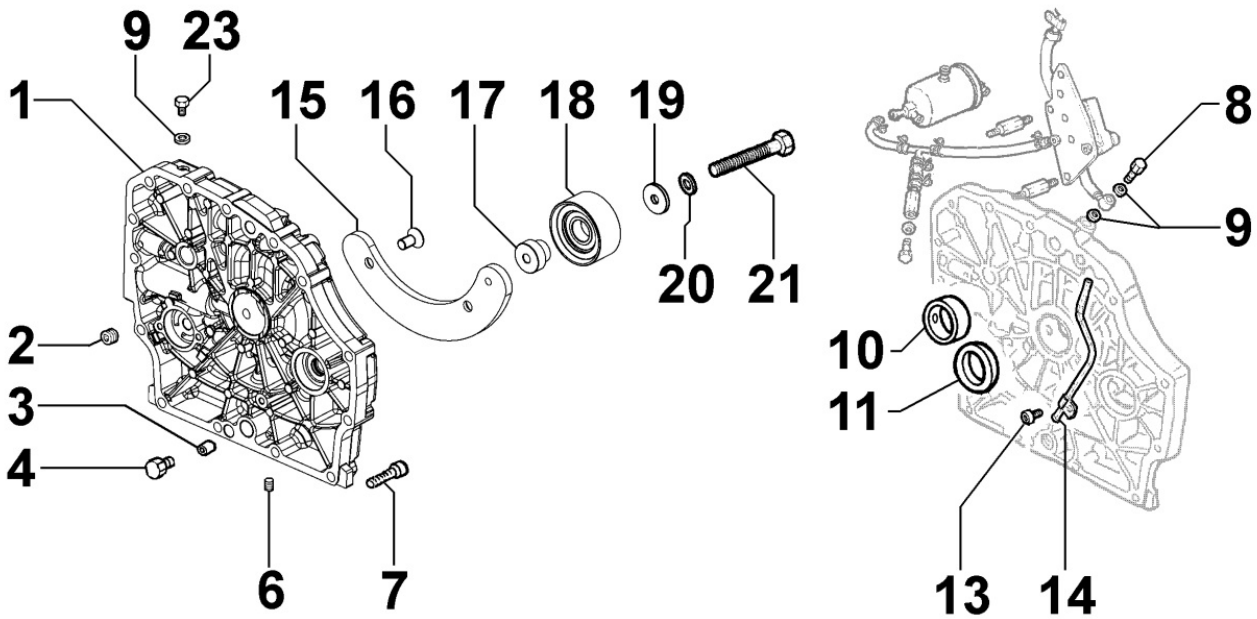

8024150010 - TIMING GEAR SIDE SUPPORT

Pos	Kit	Included In	Code	Description	Qty	Old Code	Tech. Info
1	A		KDISC.		1	ED0066455660-S	
3			ED0019703380-S	CYL. DOWEL D11/8 18 LONG	2		
6		(A)	ED0097651620-S	VITE STEI 10X1 CONICA DI	1		
7			ED0097300310-S	SOC HEAD CAP SCR M8X40L 1	14		
10			ED0016111860-S	BEAR.-1.00	1		
10			ED0016111800-S	Bearing 0.25 For 15Ld350	1		
10			ED0016111810-S	BEAR.-0.50	1		
10		(A)	ED0016111850-S	BEAR.STAND.	1		
11			ED0012133450-S	SEAL RING	1