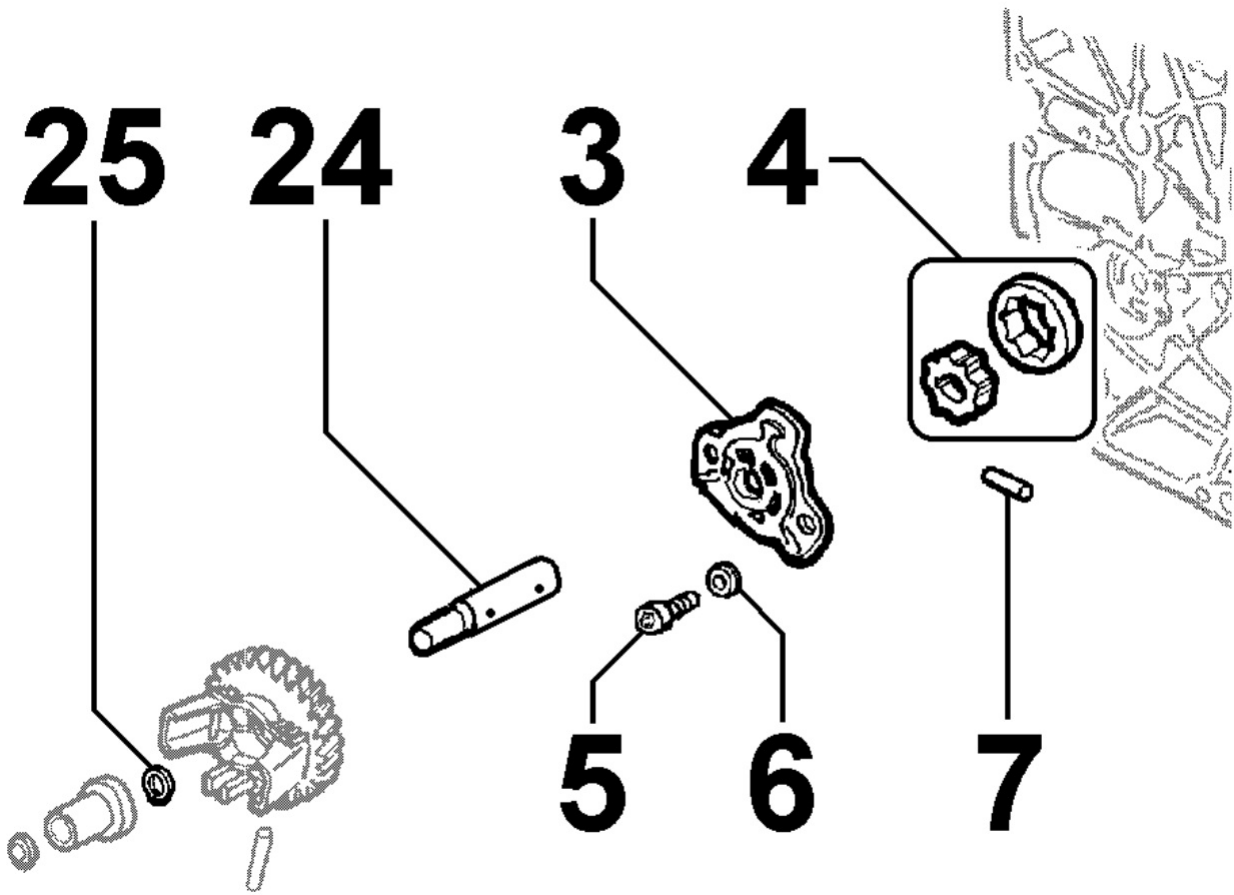

8040150010 - OIL PUMP

Pos	Kit	Included In	Code	Description	Qty	Old Code	Tech. Info
3			ED0088362100-S	SUPPORT OIL PUMP CAP	1		
4			ED0066050900-S	POMPA OLIO/OIL PUMP F	1		
5			ED0097300100-S	SOC HEAD CAP SCR M6X16L STEEL	2		
6			ED0075550040-S	*BEL WASHER D11/6.4 0.5 TH	2		
7			ED0077701720-S	CYL. PIN D3X15.8L	1		
24			ED0011112250-S	OIL PUMP SHAFT	1		
25			ED0012400040-S	EXT. CIRCLIP D10/9.6 1.0 THK	1