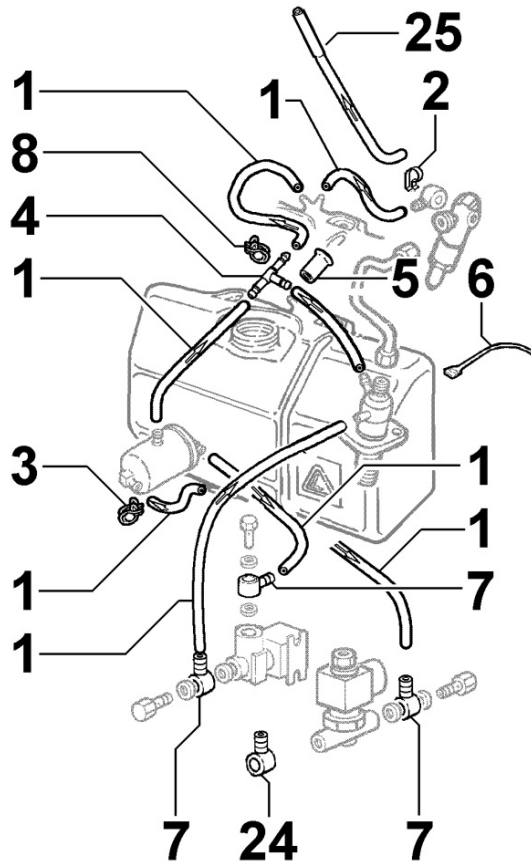

8010150070 - CRANKSHAFT

Pos	Kit	Included In	Code	Description	Qty	Old Code	Tech. Info
1	(A)		ED0010508550-S	CRANKSHAFT	1		
2		(A)	ED0090801320-S	PLUG AVSEAL D6 02961-00607	1		
3		(A)	ED0022800670-S	KEY	1		

8061150130 - FUEL FILTER

Pos	Kit	Included In	Code	Description	Qty	Old Code	Tech. Info
1			ED0093762300-S	FUEL TUBE TPR-PUR 5X10XL.500	1-6		
2			ED0036301630-S	CLAMP	4		
7			ED0036171970-S	FASCETTA/CLAMP	1		
8			ED0037300960-S	FUEL FILTER CARTRIDGE	1	ED0037300880-S	
8			ED0037300960-S	FUEL FILTER CARTRIDGE	1	ED0037301360-S	
22			ED00994A0010-S	FLG HEX BOLT M6X12 8.8	1		
26			ED0025270940-S	CONNECTOR A "T"	1		

8062150010 - FUEL FEED PUMP

Pos	Kit	Included In	Code	Description	Qty	Old Code	Tech. Info
16			ED0090802700-S	CONICAL CAP M8X1.25	3		

8063150020 - FUEL TANK

Pos	Kit	Included In	Code	Description	Qty	Old Code	Tech. Info
6			ED0097300240-S	SOC HEAD CAP SCR M8X16L 1.25P	2		
7			ED0085060030-S	LIFTING HOOK	1		

8064150100 - FUEL LINES

Pos	Kit	Included In	Code	Description	Qty	Old Code	Tech. Info
1			ED0093762300-S	FUEL TUBE TPR-PUR 5X10XL.500	1-6		
2			ED0036300500-S	CLAMP TYPE CLIC D.9-11 55	1		
3			ED0036301630-S	CLAMP	2		
4			ED0073010520-S	METAL T CONNECTOR	1		
5			ED0021450380-S	RUBBER CAP FOR ADJ BANJO- 4MM	1		
6			ED0024710060-S	NYLON COLLAR	1		