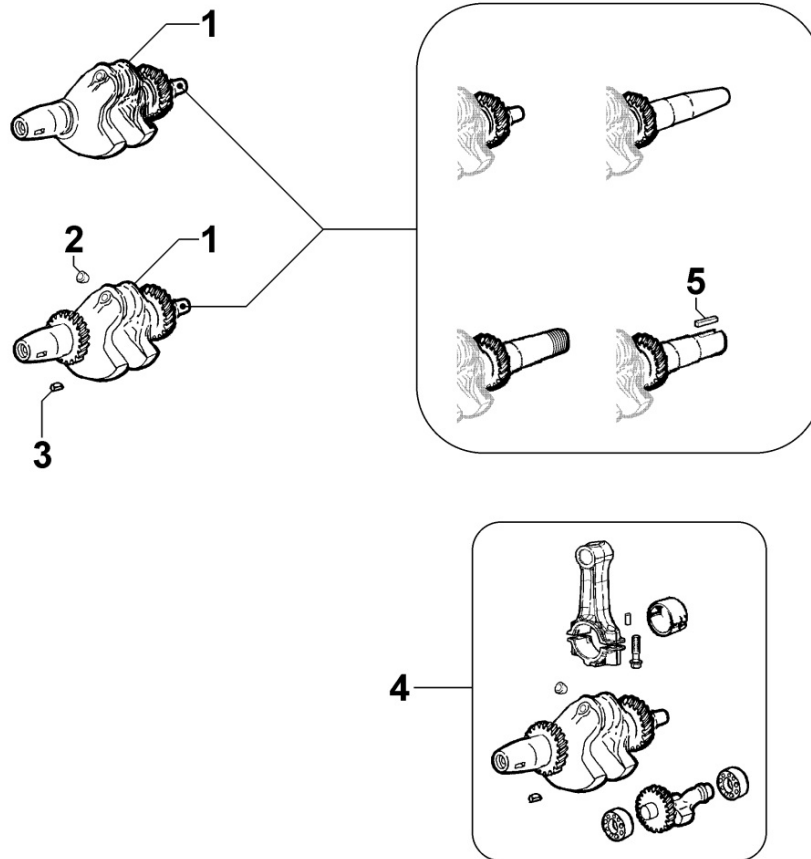


ED3C0773

Spare Parts Catalogue

15LD440/B1

Update Date 14/03/2018

Print Date 19/03/2018

Tavola ricambi

Index	Description
8010180340	CRANKSHAFT
8011180060	PISTON / CONNECTING ROD
8012180070	FLYWHEEL
8013180020	EQUALIZER SHAFT
8020180350	CRANKCASE
8021180020	CYLINDER HEAD
8022180010	HEAD COVER
8024180010	CRANKCASE COVER
8030180360	INJECTION SYSTEM
8035180060	CAMSHAFT
8036180020	ROCKER ARMS / VALVES
8037180060	COMPRESSION RELEASE
8040180010	OIL PUMP
8042180010	OIL FILTER
8043180010	OIL DIPSTICK
8044180010	OIL PRESSURE VALVE
8050180160	SPEED GOVERNOR
8051180230	CONTROLS
8061180040	FUEL FILTER
8062180020	FUEL FEED PUMP
8063180010	FUEL TANK
8070180120	AIR SHROUD
8072180060	COOLING PLATES
8081180570	AIR CLEANER
8086180150	EXHAUST MUFFLER
8087180120	EXHAUST GAS ACCESSORIES
8100180280	VOLTAGE ALTERNATOR
8101180050	STARTING MOTOR
8102180260	OIL PRESSURE SWITCH
8103180840	ELECTRIC DASHBOARD / ENGINE WIRES
8110180010	STARTING
8120180280	RECOIL STARTING

8010180340 - CRANKSHAFT

Pos	Kit	Included In	Code	Description	Qty	Old Code	Tech. Info
1	(A)		ED0010514270-S	CR.SHFT EXT 4SAE 15LD400 FOR SPARE	1	ED0010512320-S	
2		(A)	ED0090801320-S	PLUG AVSEAL D6 02961-00607	1		
3		(A)	ED0022800670-S	KEY	1		
5		(A)	ED0022800500-S	KEY 6,32x6,32x60	1		

8011180060 - PISTON / CONNECTING ROD

Pos	Kit	Included In	Code	Description	Qty	Old Code	Tech. Info
1		(B)	ED0082112820-S	SEGMENTS SERIES STD 15LD440	1		
1		(B)	ED0082112830-S	RING SET +0,5 15LD440	1		
1		(B)	ED0082112840-S	SERIE SEGM. +1,0 15LD440	1		
2	(B)		ED0065028950-S	COMPLETE PISTON STD UR 15LD440	1		
2	(B)		ED0065028960-S	PISTONE COMPL.+0,5 UR 15LD440	1		
2	(B)		ED0065028970-S	COMPL. PISTON +1,0 UR 15LD440	1		
3		(B)	ED0011600650-S	PISTON PIN CIRCLIP	2		
4		(B)	ED0084801030-S	PISTON PIN 15LD440	1		
5	(A)		ED0015263020-S	COMPLETE CONNECTING ROD	1		▲
6		(A)	ED0017701770-S	BOLT	2		▲
8			ED0016401520-S	HALF BEAR. STD KIT 15LD400/441	1		▲
8			ED0016401530-S	BRONZ.BIELLA -0.25 15LD400/441	1		▲
8			KDISC.		1	ED0016401540-S	