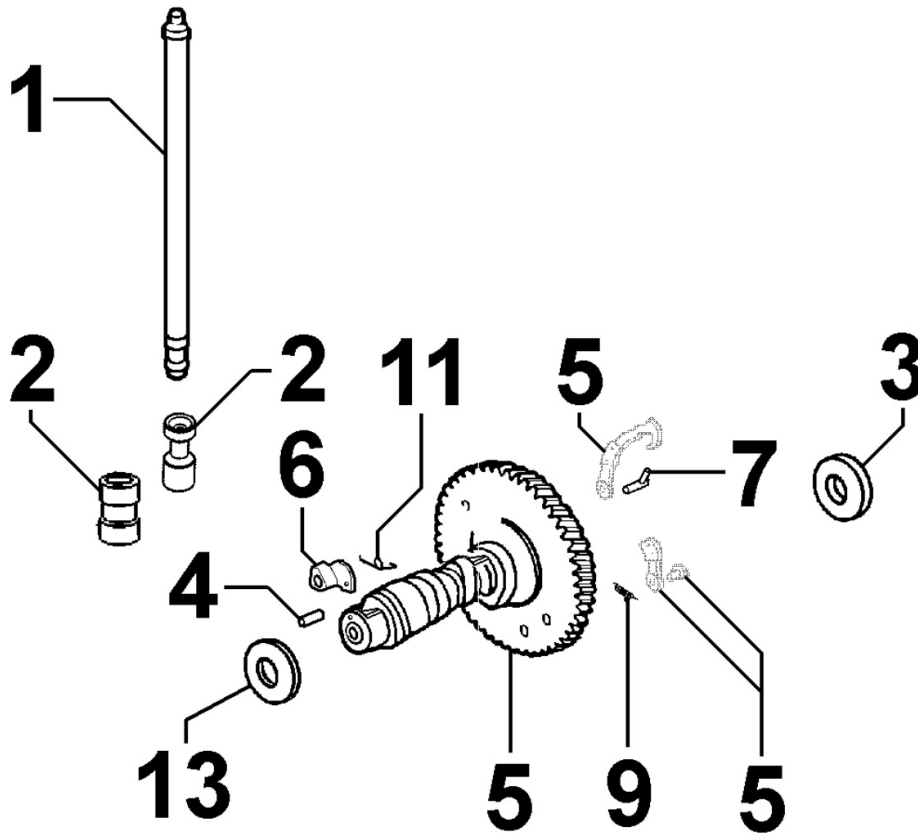

8035180060 - CAMSHAFT

Pos	Kit	Included In	Code	Description	Qty	Old Code	Tech. Info
1			ED0014101650-S	PUSHROD D	2		
2			ED0072151130-S	HYDRAULIC TAPPET N	2		
3			ED0013012450-S	PL. WASHER D28/16 0.5 TH	1		
4		(A)		803718..0	1		
5	A		KDISC.		1	ED0010110530-S	
6		(A)		803718..0			
7		(A)		803718..0	1		
9		(A)		803718..0	1		
11		(A)		803718..0	1		
13			ED0013013540-S	PL.WASHER D29.8/18 0.5 T	1