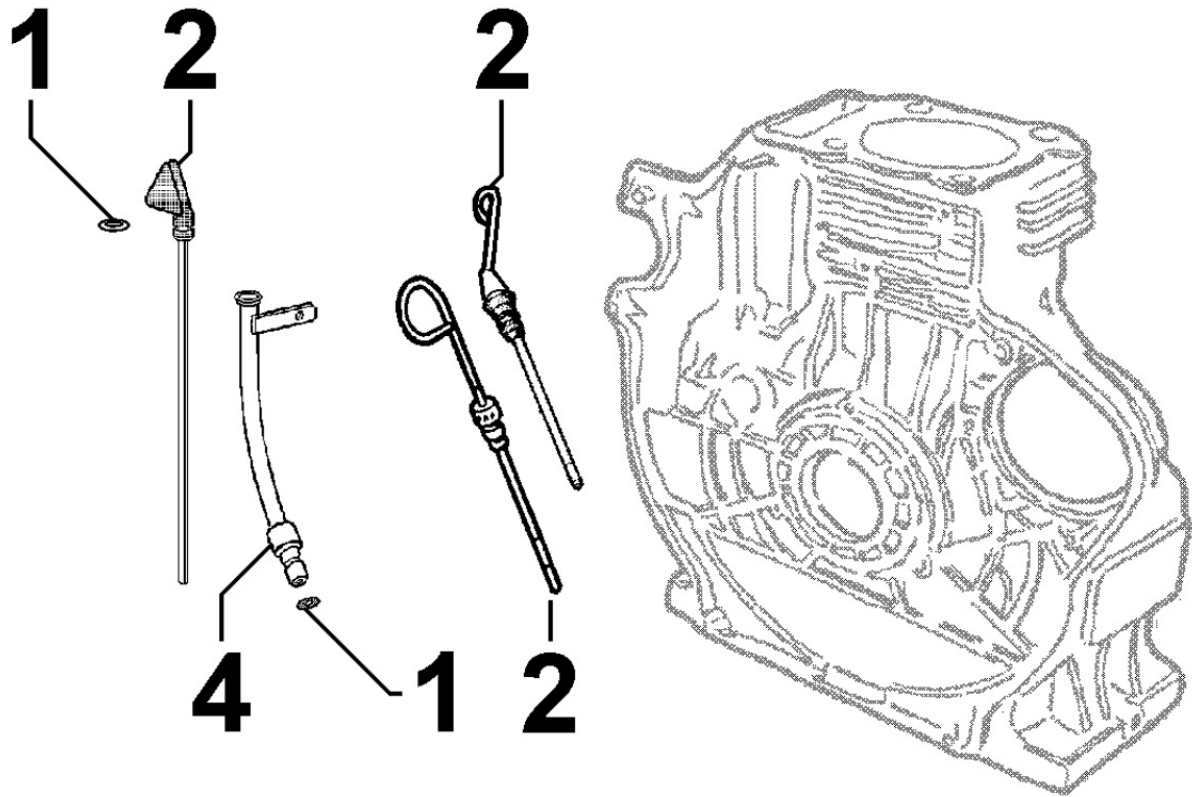

8043180010 - OIL DIPSTICK

Pos	Kit	Included In	Code	Description	Qty	Old Code	Tech. Info
2	(A)		ED0014004200-S	ASTA LIVELLO/DIPSTICK D	1