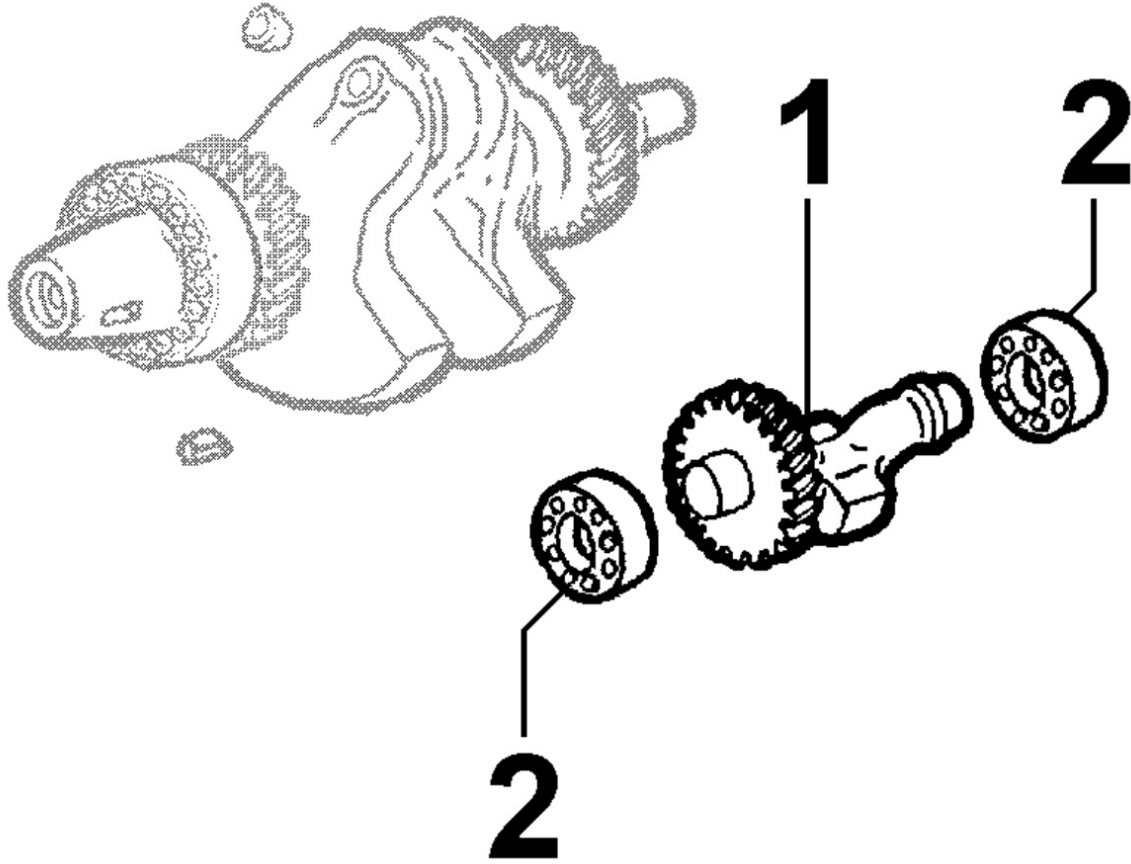

8013180020 - EQUALIZER SHAFT

Pos	Kit	Included In	Code	Description	Qty	Old Code	Tech. Info
1			ED0011112670-S	EQUALIZER SHAFT ASS.Y	1	ED0011112590-S	
2			ED0030020770-S	BALL BEARING D35/15 11 T	2