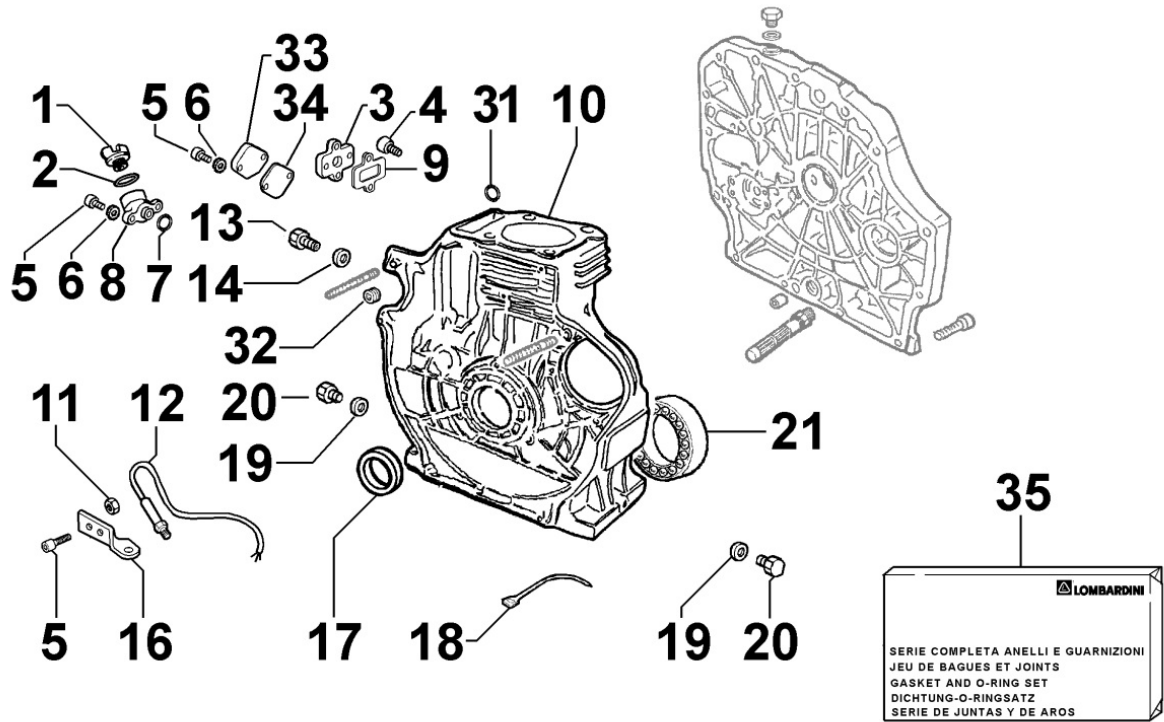

8020180350 - CRANKCASE

Pos	Kit	Included In	Code	Description	Qty	Old Code	Tech. Info
10			ED0015112310-S	CRANKCASE	1		
13			ED0019011690-S	BANJO BOLT M10X26L 1.25P	1		
14			ED0046700590-S	COPPER WASHER D14/10.2 1.	1		
17			ED0012135350-S	OIL SEAL RING 40X50X7 RIGHT	1		
19			ED0043500070-S	AL.WASHER D14.2x20x1	3		
20			ED0090400120-S	OIL DRAIN PLUG M14	1		
21			ED0030020810-S	BALL BEARING D90/40 23 THK	1		
31			ED0012000350-S	O-RING D11.22/7.66 1.78	1		
32			ED0097651110-S	TAPER PLUG 'D' C10	1		
35			ED0082051250-S	GASKET SET COMPLETE AND OR 15LD400-440	1