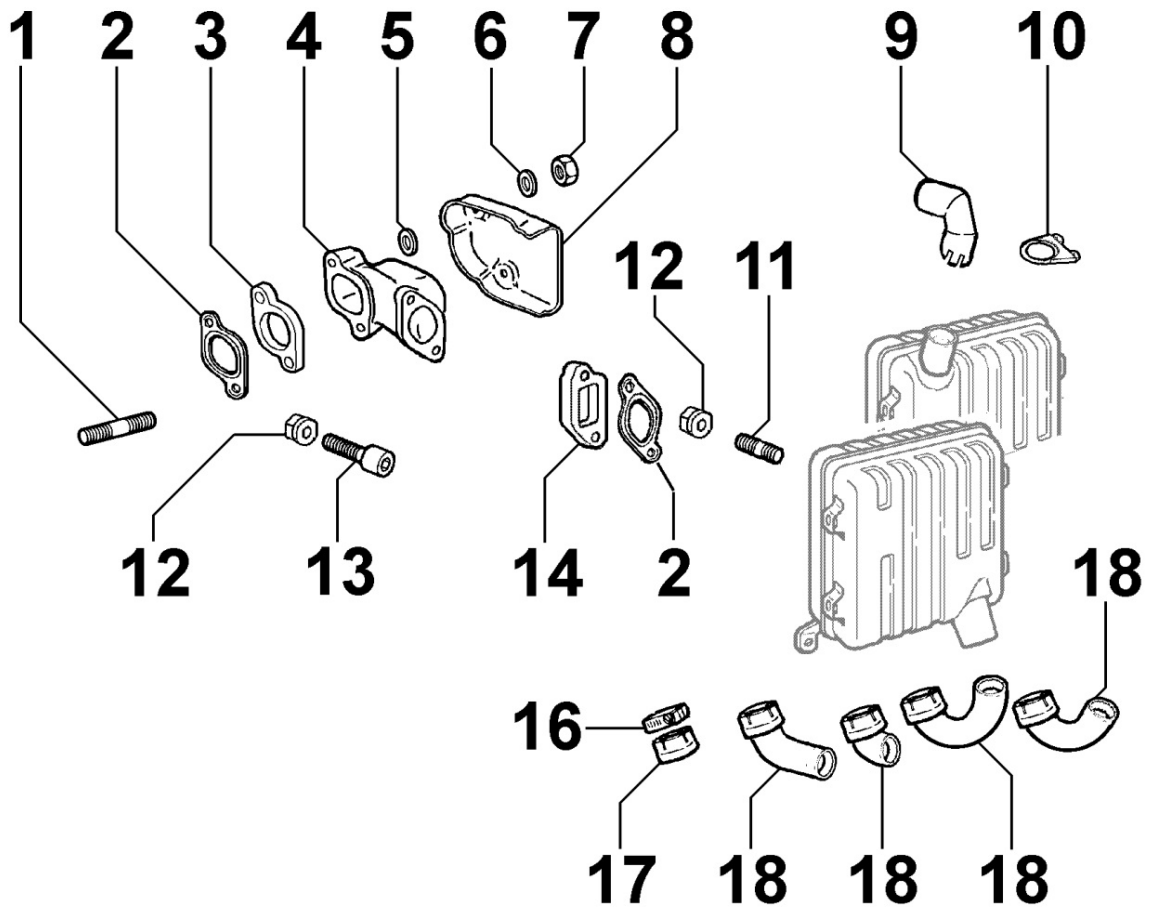

8087180120 - EXHAUST GAS ACCESSORIES

Pos	Kit	Included In	Code	Description	Qty	Old Code	Tech. Info
10			ED0036302210-S	CLAMP M8-D.35	1		
18			ED0091701270-S	TERMINALE SCARICO 15LD	1