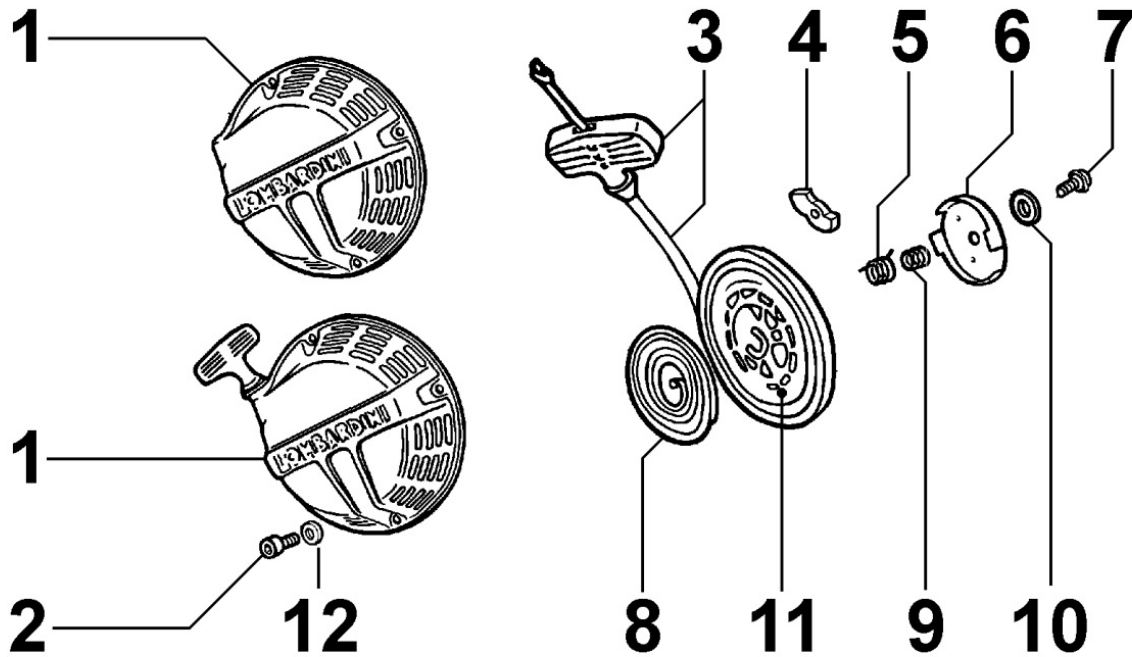

8120180280 - RECOIL STARTING

Pos	Kit	Included In	Code	Description	Qty	Old Code	Tech. Info
1	(A)		ED0014720620-S	RECOIL STARTING BLACK	1		
2			ED0097303090-S	SOC HEAD CAP SCR M6X8L 8.8	4		
3		(A)	ED0049040400-S	HANDLE	1		
4		(A)	ED0050250970-S	RECOILTOOTH	2		
5		(A)	ED0056600660-S	MOLLA DI RICHIAMO AUTOAVVOLGEN	1		
6		(A)	ED0079800630-S	SCODELLINO COMANDO INNESTI PER	1		
7		(A)	ED0097303400-S	ALLEN S.	1		
8		(A)	ED0058015390-S	MOLLA A SPIRALE X AUTOAVVOLGEN	1		
9		(A)	ED0055900260-S	MOLLA FRIZIONE X AUTOAVVOLGENT	1		
10		(A)	ED0077011820-S	RONDELLA/WASHER D 10	1		
11		(A)	ED0071003770-S	PULEGGIA X AUTOAVV. DX E SX	1