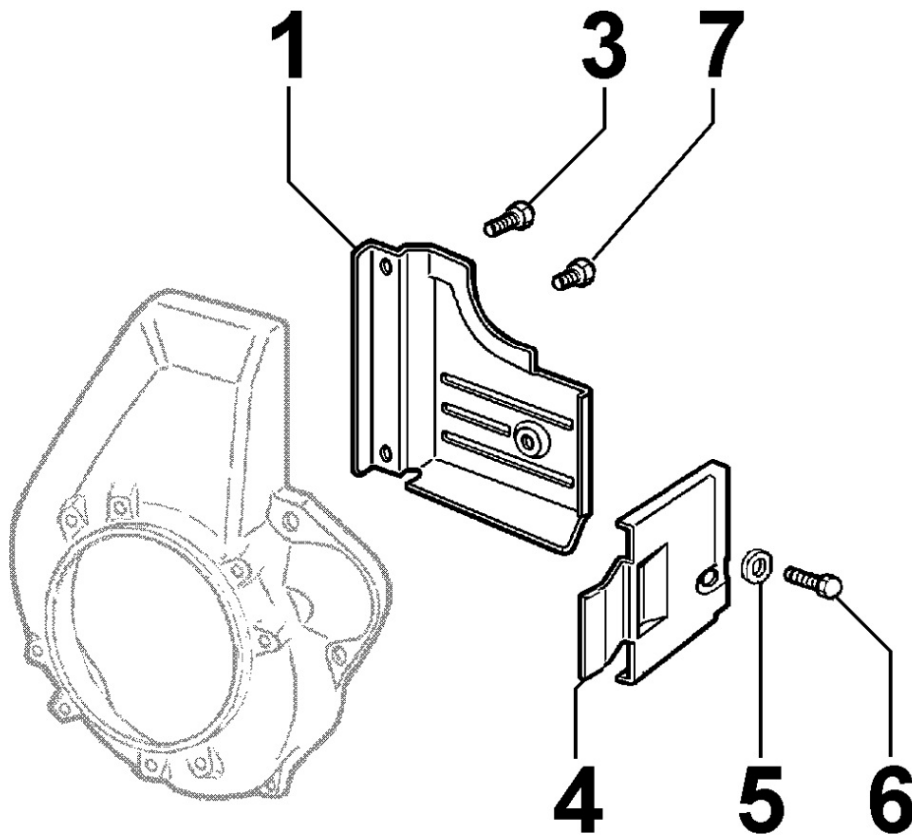

8072180060 - COOLING PLATES

Pos	Kit	Included In	Code	Description	Qty	Old Code	Tech. Info
1			ED0050664040-S	BLACK METAL SHEET ANTIPH	1		
3			ED0097901380-S	SCREW M6x10	3		
4			ED0050663340-S	LAMIERA/PANEL N	1		
5			ED0075550040-S	*BEL WASHER D11/6.4 0.5 TH	2		
6			ED0098651220-S	VITE/SCREW	1