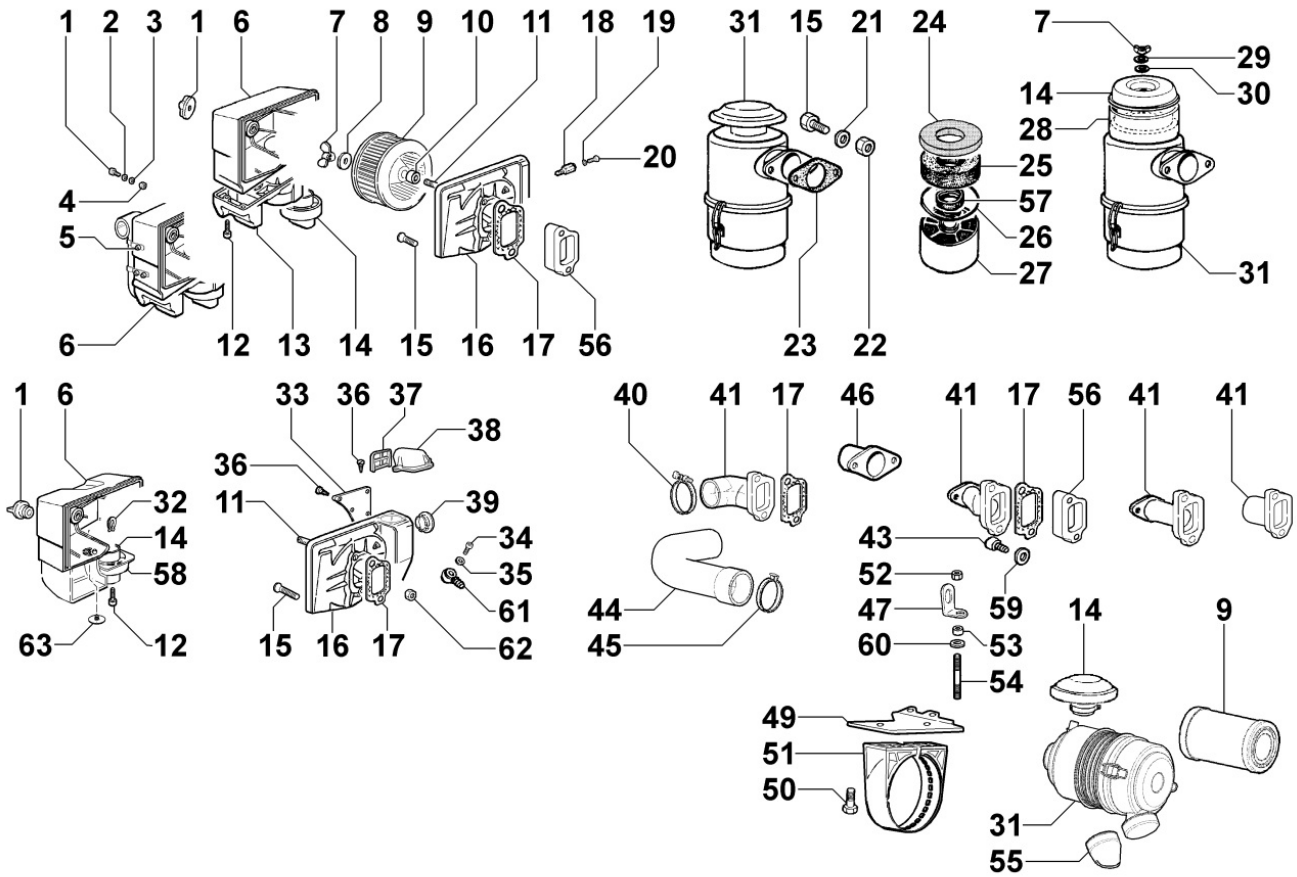

8081180570 - AIR CLEANER

Pos	Kit	Included In	Code	Description	Qty	Old Code	Tech. Info
1		(A)	ED0065600010-S	AIR CLEANER COVER FIXING KNOB	1		
6	A		ED0027504550-S	STD AIR FLT COVER WITH C	1		▲
6		(A)	ED0027504520-S	COVER	1		▲
7			ED0032000060-S	WING NUT	1		
9			ED0021753060-S	AIR CLEANER CARTRIDGE	1		▲
10			ED0044900010-S	GASKET ON AIR FILTER BODY	1		▲
11			ED0067600430-S	STUD M6X35 SPECIAL - Zn	1		▲
12		(A)	ED0098201720-S	SCREW	4		
14		(A)	ED0067270520-S	CYCLONE PREFILTER 15LD400	1		
15			ED0098000550-S	SCREW TSPEI M8X30 UNI 59	2		
16	B		ED0087412990-S	SUPP.FT.COMPLETO 15LD EX255	1		▲
17			ED0044900960-S	GASKET	1		▲
32		(A)	ED0012410670-S	RING SEEG. E.D.18 INOX FOR SH.	1		▲
33		(B)	ED0028363470-S	BODY SEPARATOR	1		▲
36		(B)	ED0098201680-S	*PHL HEAD SCR D3.9X9.5L	13		
37		(B)	ED0069274930-S	PROT. FOR AIR SUCT. CURVE	1		
38		(B)	ED0029401010-S	CURVA ORIENTABILE ASPIRAZIONE	1		
39		(B)	ED0090001900-S	CLOSING CAP AIR FILTER	1		
58		(A)	ED0067270510-S	PREFILTER BRACE 15LD400	1