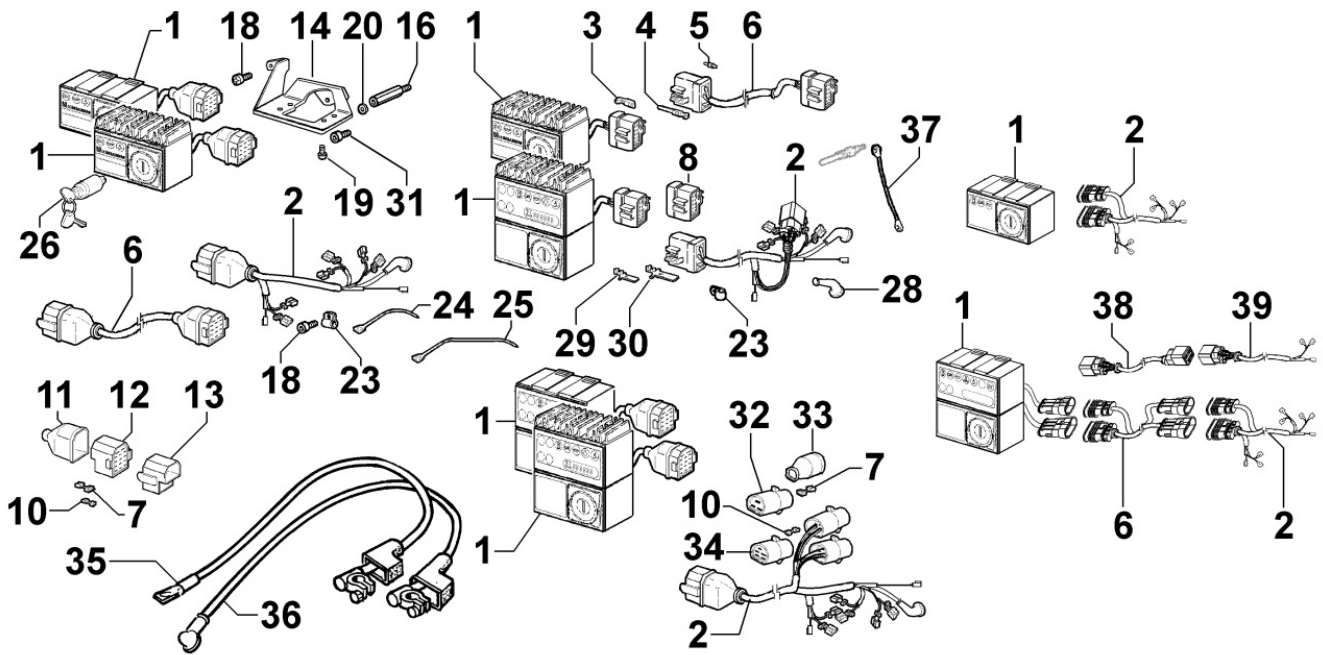

8103180840 - ELECTRIC DASHBOARD / ENGINE WIRES

Pos	Kit	Included In	Code	Description	Qty	Old Code	Tech. Info
1	(A)		ED0072454920-S	CONTROL PANEL 12V	1		
2			ED0021864180-S	COMPL. WIRE WITH NEW CONNECT.	1		
6			ED0021863540-S	EXT CABLE 2MT	1		
19			ED0097900280-S	SCREW TC 5X10 DIN7985 5S+Zn.b	5		
23			ED0036170180-S	CLAMP D.6	1		
25			ED0024710140-S	COLLARE/COLLAR N 10	2		
28			ED0064910050-S	PIPETTA/PIPE ELBOW FV C	1