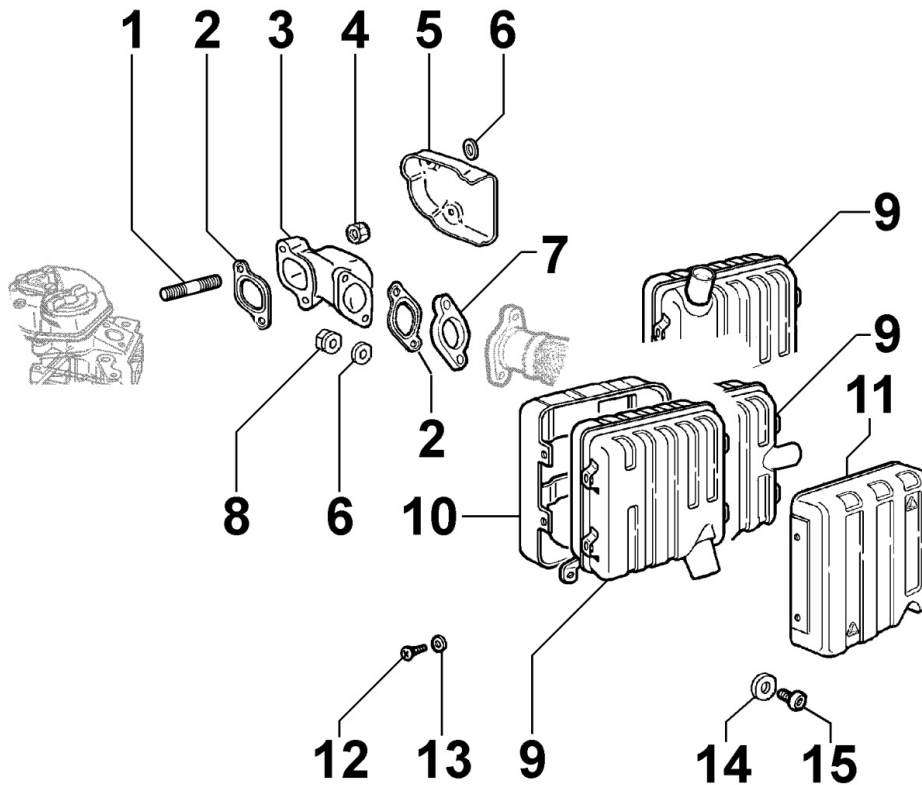

8086180150 - EXHAUST MUFFLER

Pos	Kit	Included In	Code	Description	Qty	Old Code	Tech. Info
1			ED0067800250-S	STUD	2	ED00676R0300-S	
2		(B)	ED0045011010-S	GASKET EXHAUST MANIFOLD	1		
3		(B)	ED0024864000-S	EXHAUST MANIFOLD 15LD400	1		
4			ED0032401720-S	NUT M8X1,25 5588 cl.8	2		
5		(A)	ED0069275950-S	PROT COVER EXH MANIFOLD 15LD	1		
6			ED0044800030-S	PAPER WASHER FOR EXHAUST MANIFOLD	4		
8		(B)	ED0032401650-S	FLG NUT M8 COPPER PLATED	2		
9	(A)		ED0054606300-S	MUFFLER	1		
9		(A)	ED0054606220-S	MUFFLER	1		
11		(A)	ED0069275210-S	GUARD	1		
12			ED0097900370-S	VITE/SCREW	4		
13			ED0075550270-S	X5 CR.NI1810 AISI3	4		
14			ED0075000200-S	PLAIN WASHERS 8,4X20X6	1		
15			ED0097301180-S	*SCREW M8x22 UNI5931-8.8+Z	1