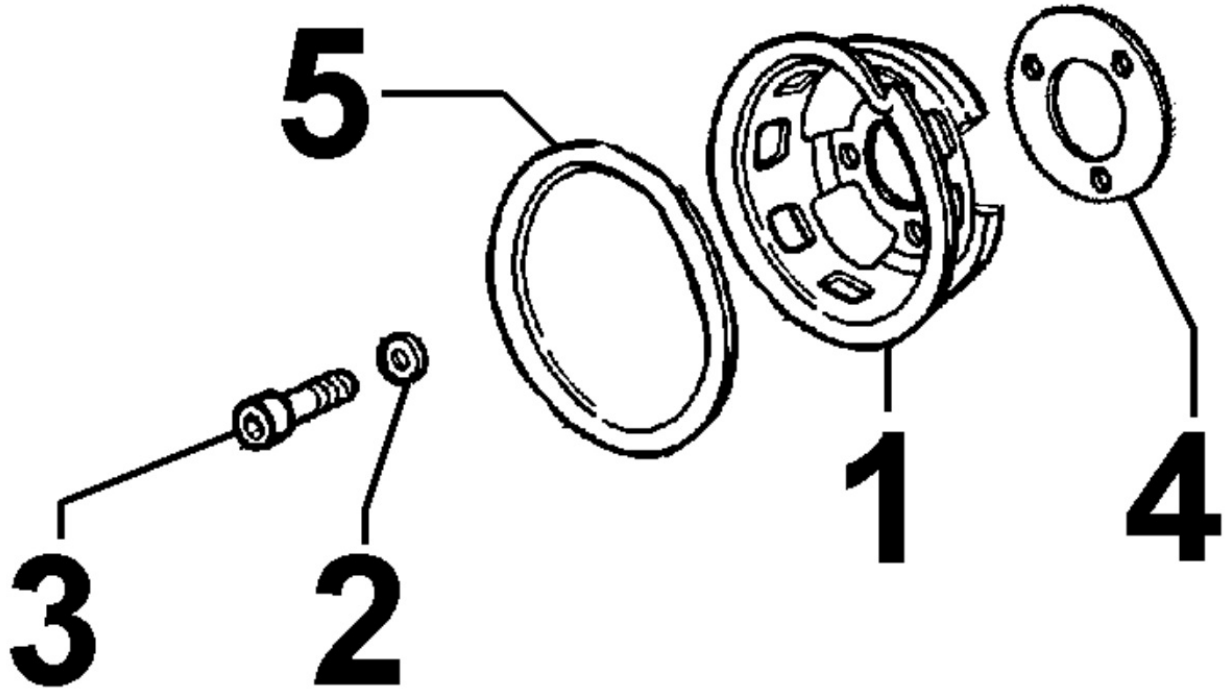

8110180010 - STARTING

Pos	Kit	Included In	Code	Description	Qty	Old Code	Tech. Info
1			ED0069611080-S	STARTING PULLEY GR.16	1		
2			ED0075650070-S	SPRING WASHER D14.2/8.2	3		
3			ED0097320630-S	SOC HEAD CAP SCR M8X35L 8.8	3