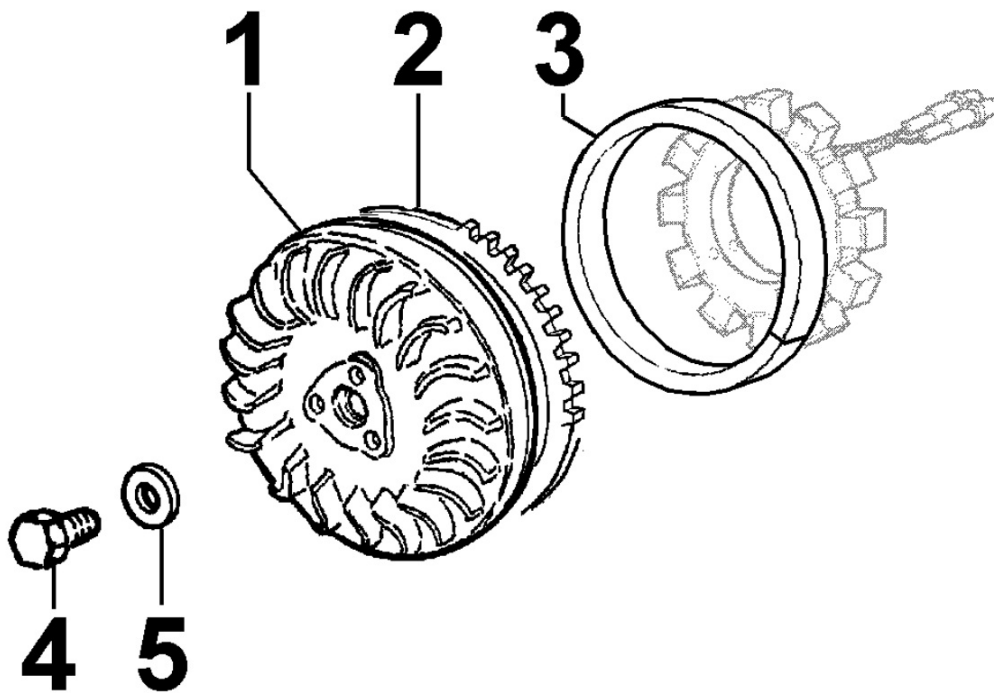

8012180070 - FLYWHEEL

Pos	Kit	Included In	Code	Description	Qty	Old Code	Tech. Info
1	(B)		ED0098816700-S	FLYWEEL WITH GEAR AND MAGNETE	1		
1	(A)	(B)	ED0098816020-S	COMPLETE FLYWHEEL RING G	1		
2		(A) (B)	ED0028162040-S	CORONA/RING GEAR N 15LD	1		
3		(B)	ED0020020190-S	PLASTOFERRITE ROTOR X 15LD440	1		
4			ED0018000300-S	FLYWHEEL HEX BOLT M14X35	1		
5			ED0076260430-S	PL WASHER D40/14.5 9 THK	1