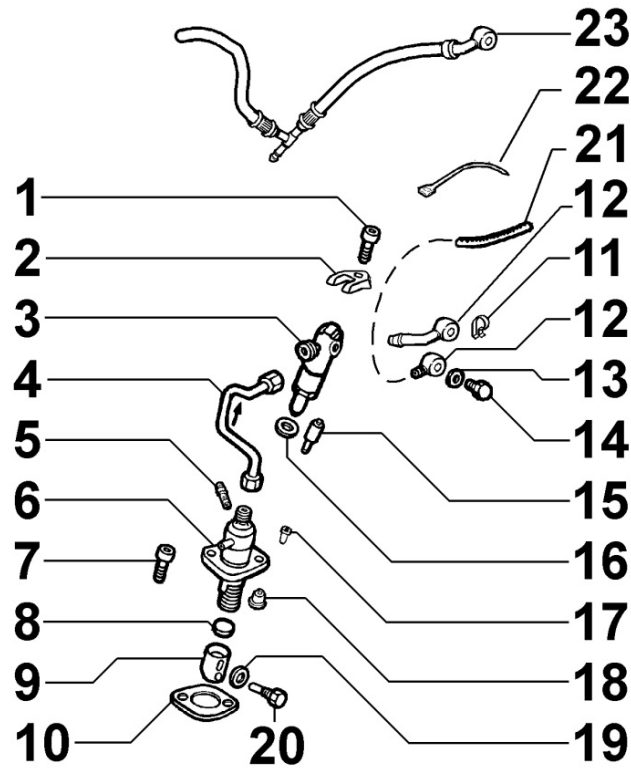

8030180360 - INJECTION SYSTEM

Pos	Kit	Included In	Code	Description	Qty	Old Code	Tech. Info
1			ED0097320780-S	SOC HEAD CAP SCR M6X25 8.8	1		
2			ED0085460790-S	INJECTOR SUPPORT BRACKET	1		
3	A		ED0066151270-S	P.POLVERIZ./NOZZLEHL. N	1		
4			ED0093760290-S	HIGH PRESSURE FUEL PIPE	1		
5			ED0072600570-S	RACCORDO/UNION N	1		
6	B		ED0065905190-S	INJECTION PUMP	1		
7			ED0097303010-S	SOC HEAD CAP SCR M6X20L STEEL	2		
8			ED0060001130-S	SHIM 4.0MM	1		
8			ED0060001140-S	SHIM 4.1MM	1		
8			ED0060001150-S	SHIM 4.2MM	1		
8			ED0060001160-S	SHIM 4.3MM	1		
8			ED0060001170-S	SHIM 4.4MM	1		
8			ED0060001180-S	SHIM 4.5MM	1		
8			ED0060001190-S	SHIM 4.6MM	1		
8			ED0060001200-S	SHIM 4.7MM	1		
8			ED0060001210-S	SHIM 4.8MM	1		
8			ED0060001290-S	SHIM 5.0	1		
8			ED0060001300-S	SHIM 5.1MM	1		
9			ED0072151330-S	ROLLER TAPPET 15LD400	1		
10			ED0045801800-S	GUARNIZIONE/GASKET S	1		
11			ED0036300500-S	CLAMP TYPE CLIC D.9-11 55	1		
12			ED0072702910-S	INJECTOR BANJO	1		
13			ED0046700620-S	COPPER WASHER D10/6.2 1.5 THK	2		
14			ED0072600530-S	SCREW NIPPLE	1		
15		(A)	ED0065316460-S	PULVERIZER VCO 5X160° QNI=830CC/MIN	1		
16			ED0046700990-S	COPPER WASHER D16/7.5 1.0 THK	1