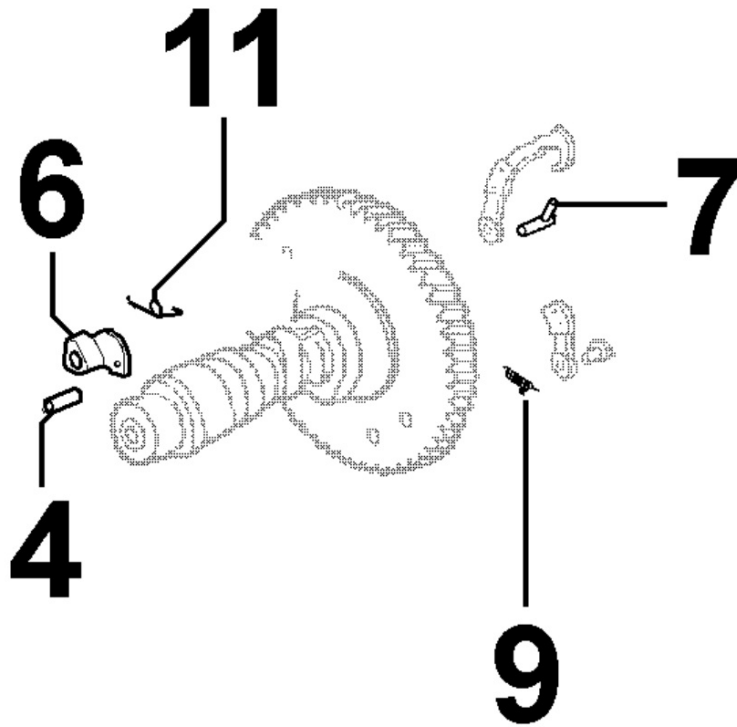

8037180060 - COMPRESSION RELEASE

Pos	Kit	Included In	Code	Description	Qty	Old Code	Tech. Info
4			ED0077702500-S	NEEDLE ROLLER D.3X13.8 BG2	1		
6			ED0054963890-S	MASSA ALZAVOLTA ANTIREVERSE	1		
7			ED0010150940-S	Albero COM.DECOMPRESS.COM	1		
9			ED0056601040-S	SPRING	1		
11			ED0056000490-S	MOLLA LEVA ANTIREVERSE	1