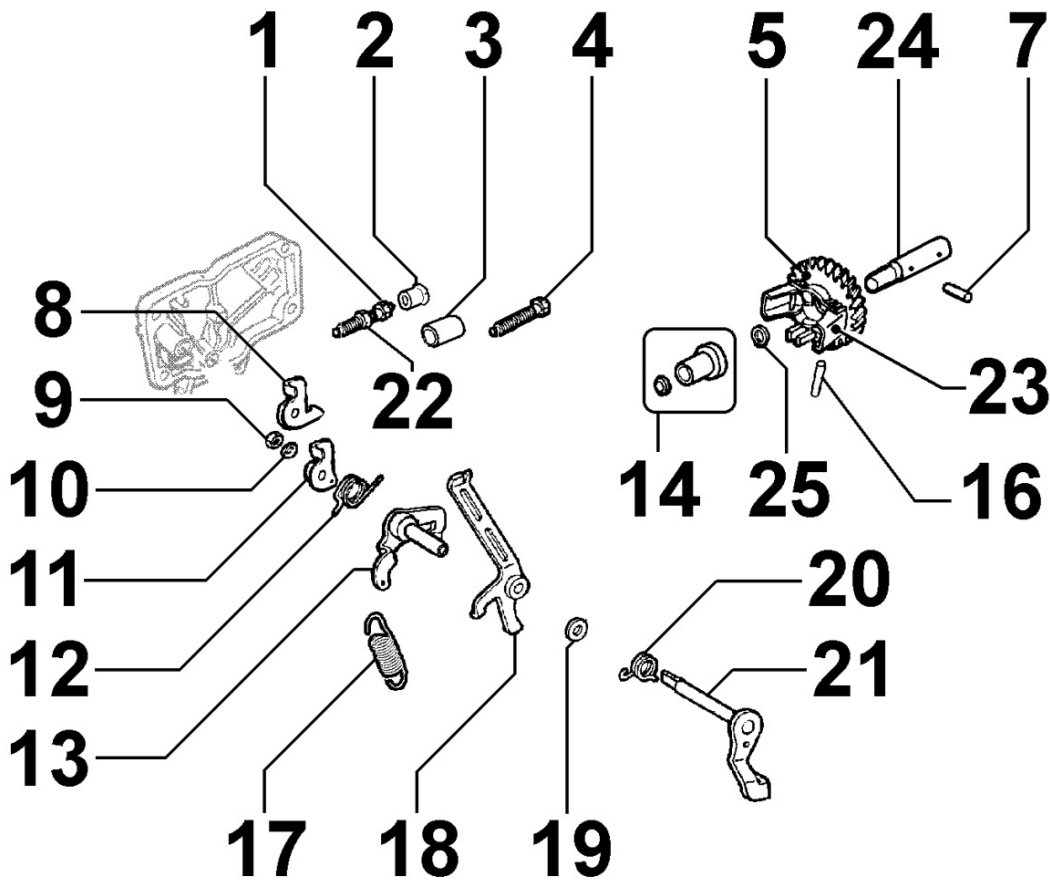

8050180160 - SPEED GOVERNOR

Pos	Kit	Included In	Code	Description	Qty	Old Code	Tech. Info
1			ED0085761430-S	Torque adapter capsule BOMAG	1		
2			ED0021450370-S	RUBBER CAP FOR ADJ BANJO - 6MM	1		
5	(B)		ED0048964350-S	REGULATOR GEAR SUB-ASSY	1		▲
7		(B)	ED0077701720-S	CYL. PIN D3X15.8L	1		
8			ED0052012870-S	LEVA/LEVER N	1		
9			ED0032400080-S	NUT M6-CI.8 type 1-ISO	1		
10			ED0075650040-S	SPRING WASHER D11.1/6.1 1.3 TH	1		
12			ED0058015820-S	MOLLA/SPRING S I 10	1		
13			ED0052021010-S	LEVA/LEVER	1	ED0015852150-S	
14		(B)	ED0072002760-S	PUNTALINO/DRIVE ROD N	1	ED0072002750-S	▲
16		(B)	ED0077701710-S	CYL. PIN D3X27.8L	2		
17			ED0056552200-S	MOLLA/SPRING F 10	1		
18			ED0052011320-S	LEVER N	1		▲
19			ED0076251050-S	PL. WASHER D15/8.2 0.5 THK STE	1		▲
20			ED0056000420-S	MOLLA/SPRING N	1		
21			ED0052012940-S	COMPLETE LEVER 18LD	1		▲
24		(B)		804018...0			
25		(B)		804018...0