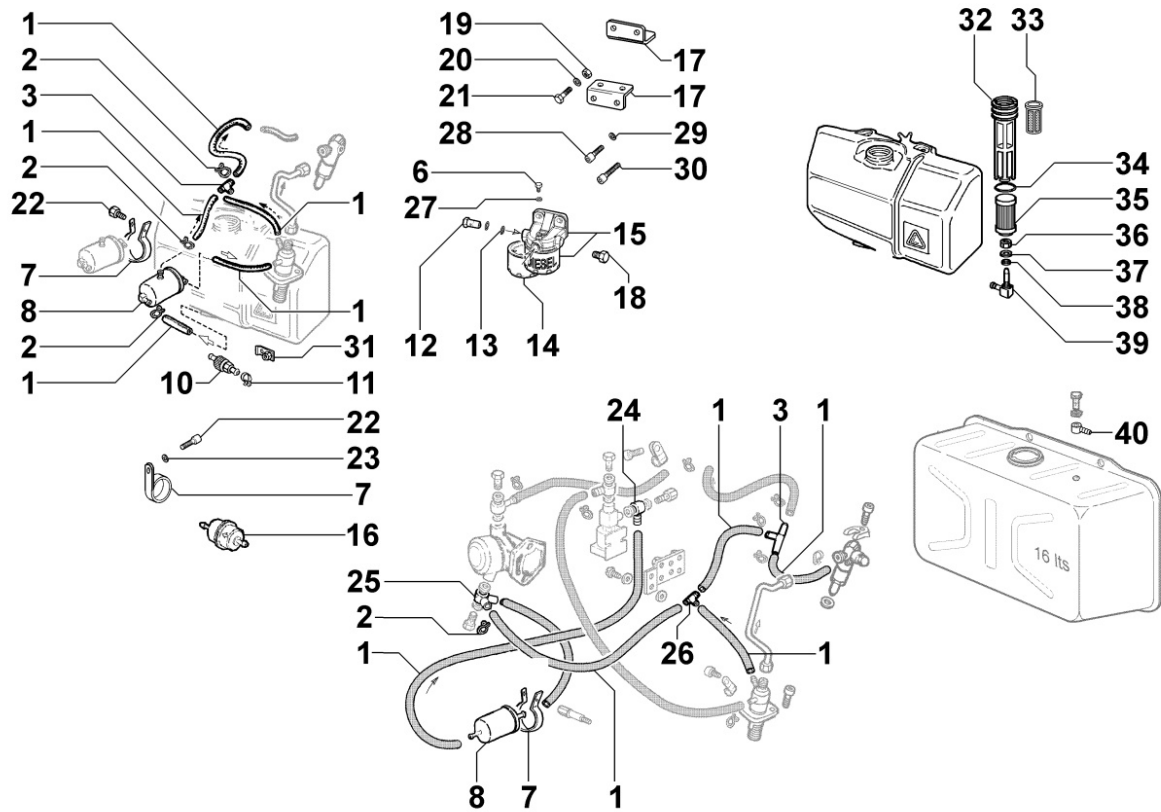

8061180040 - FUEL FILTER

Pos	Kit	Included In	Code	Description	Qty	Old Code	Tech. Info
1			ED0093762300-S	FUEL TUBE TPR-PUR 5X10XL.500	1		
2			ED0036301630-S	CLAMP	4		
7			ED0036171970-S	FASCETTA/CLAMP	1		⚠
8			ED0037300960-S	FUEL FILTER CARTRIDGE	1	ED0037300880-S	⚠
22			ED00994A0010-S	FLG HEX BOLT M6X12 8.8	1		
26			ED0025270940-S	CONNECTOR A "T"	1