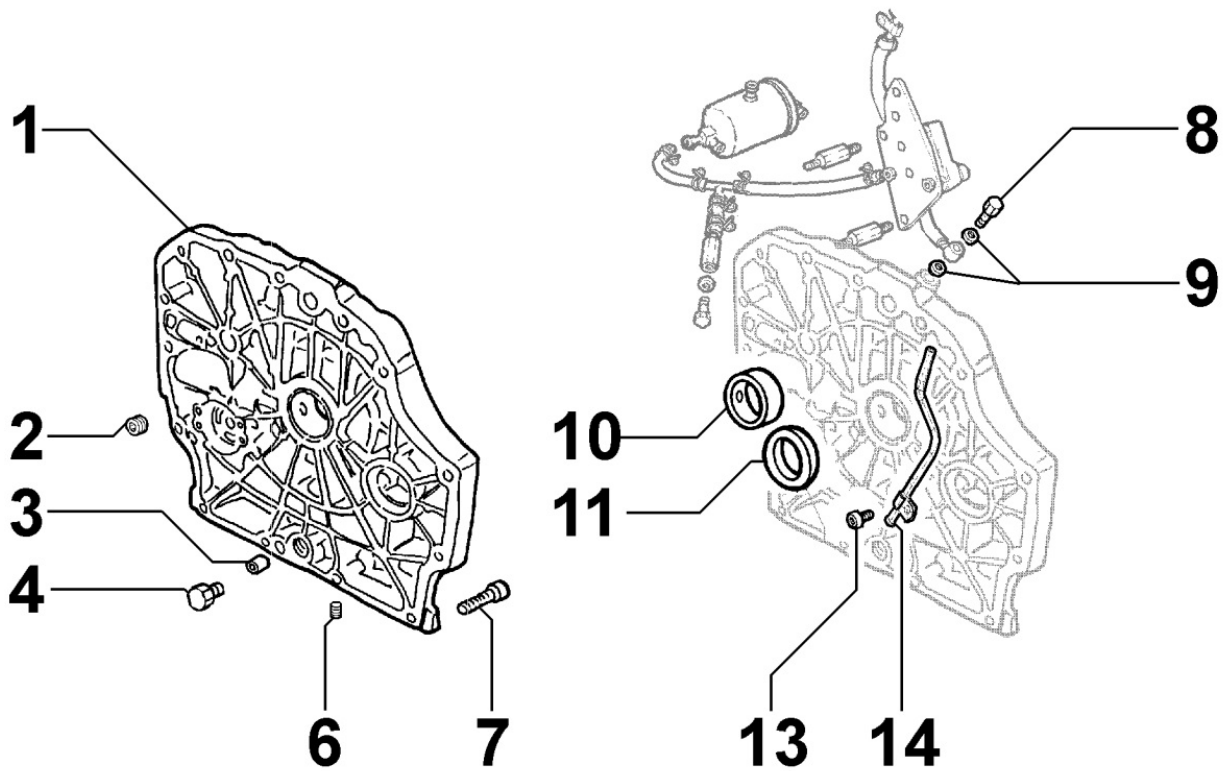

8024180010 - CRANKCASE COVER

Pos	Kit	Included In	Code	Description	Qty	Old Code	Tech. Info
1	(A)		ED0066458780-S	CASE COVER	1		
3			ED0019703380-S	CYL. DOWEL D11/8 18 LONG	2		
6			ED0097651620-S	VITE STEI 10X1 CONICA DI	2		
7			ED0097300310-S	SOC HEAD CAP SCR M8X40L 1	15		
10			ED0016112100-S	BUSH.B.CRSHFT-0.25mm15LD400	1		
10			ED0016112110-S	BUSH B.CRSHFT-0.50mm15LD400	1		
10			ED0016112120-S	BUSH B.CRSHFT-1.0mm15LD400/440	1		
10		(A)	ED0016112090-S	BUSH B.CRSHAFT STD SPARE 15LD	1	ED0016112020-S	
11			ED0012133900-S	OIL SEAL D50/30 7 THK	1