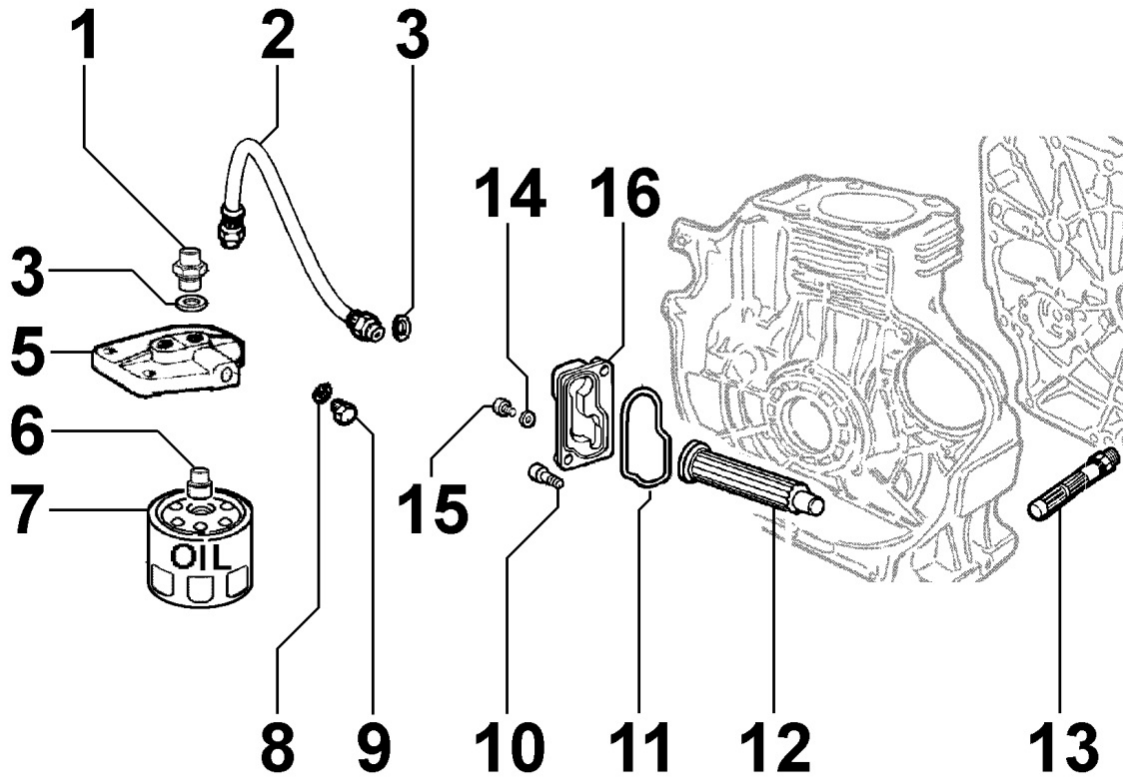

8042180010 - OIL FILTER

Pos	Kit	Included In	Code	Description	Qty	Old Code	Tech. Info
10			ED0097300130-S	SCREW TCEI 6X25-5931-12.	2		
11			ED0012003840-S	O RING	1		⚠
12			ED0021751550-S	OIL FILTER CARTRIDGE	1	ED0021751290-S	
13			ED00395R0150-S	OIL FILTER RY	1		
14			ED0046700600-S	COPPER WASHER	1		
15			ED0089650510-S	*HEXAGONAL PLUG M12X1,5	1		
16			ED0092201170-S	HEAD FILTRO	1		⚠