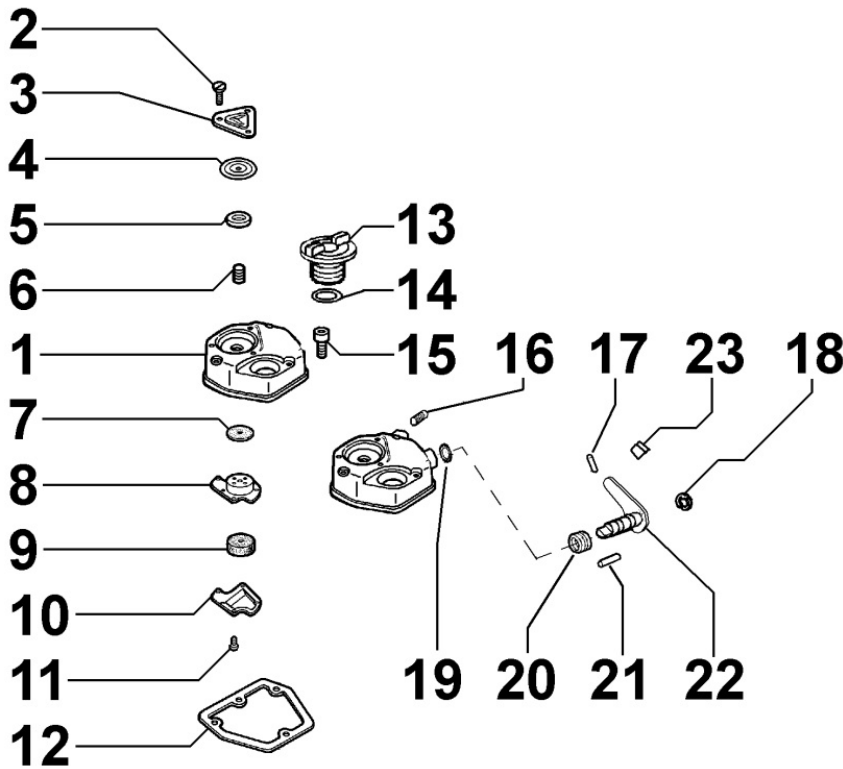

8022180010 - HEAD COVER

Pos	Kit	Included In	Code	Description	Qty	Old Code	Tech. Info
1			KV.M.		1	ED0021256290-S	
1	A		ED0021256500-S	COVER	1		
2		(A)	ED0098201680-S	*PHL HEAD SCR D3.9X9.5L	3		
3			ED0027503110-S	SAFETY VALVE COVER	1		
3		(A)		POS.1	1		
4		(A)	ED0096930070-S	RUBBER SAFETY VALVE (BLACK)	1		
5		(A)	ED0076252700-S	LOCKING WASHER	1		
6			ED0057551280-S	SPRING ROCK ARM COVER	1		
7		(A)	ED0096950220-S	VALVE 15LD -40°	1		
8		(A)		POS.1	1		
9		(A)	ED0059760040-S	BRAID FILTER	1		
10			ED0051400230-S	PLATE FOR LOCKING	1		
10		(A)		POS.1	1		
11		(A)	ED0098201810-S	PHL HEAD SCR D3.53X6.5L	5		
12			ED0044000970-S	ROKER ARMS CAP GASKET	1		
13			ED0090320860-S	OIL REFUELLING CAP	1		
14			ED0012000820-S	O-RING D31.89/26.50 2.62 THK	1		
15			ED0097320160-S	SOC HEAD CAP SCR M6X40L 8.8	3