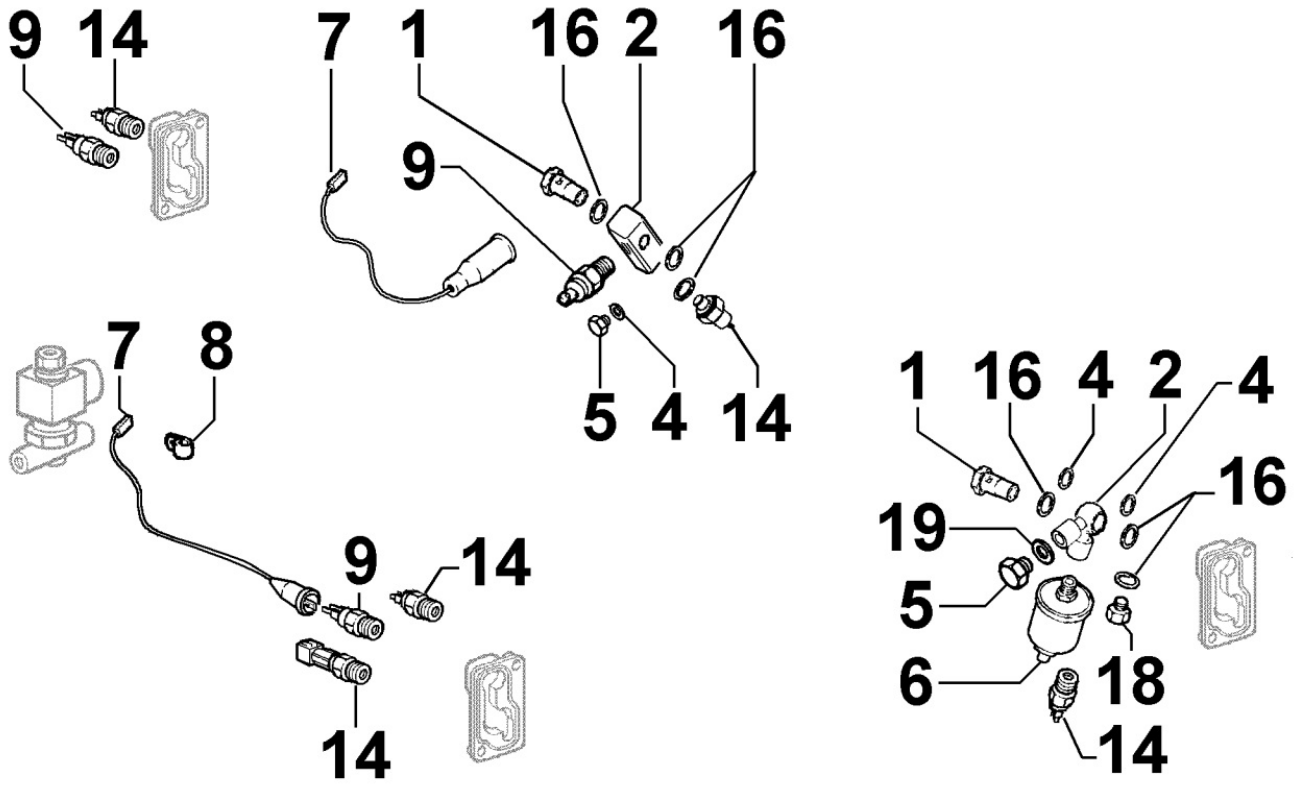

8102180260 - OIL PRESSURE SWITCH

Pos	Kit	Included In	Code	Description	Qty	Old Code	Tech. Info
14			ED0067450010-S	OIL PRESSURE SWITCH	1