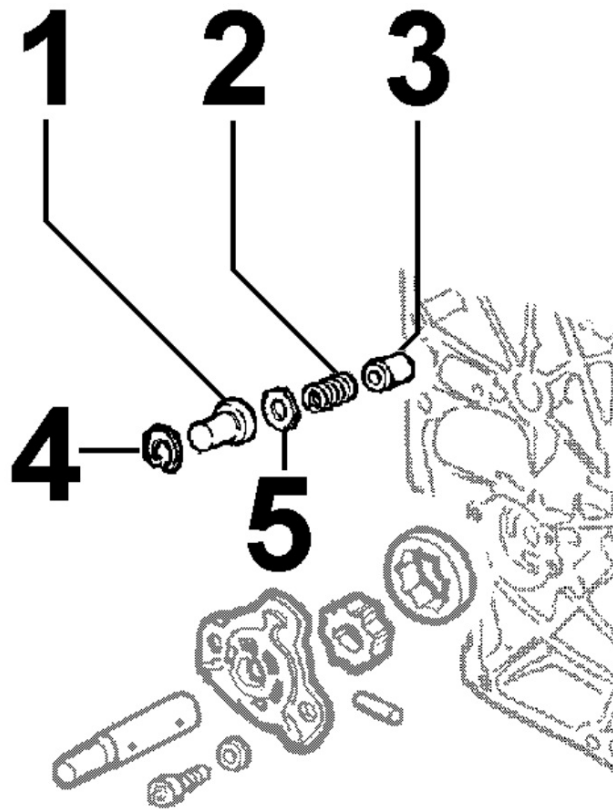

8044180010 - OIL PRESSURE VALVE

Pos	Kit	Included In	Code	Description	Qty	Old Code	Tech. Info
1			ED0079800770-S	SPRING RETAINER	1		
2			ED0056250230-S	MOLLA/SPRING N	1		
3			ED0064950740-S	MAX OIL PRES.PISTON	1		
4			ED0012400170-S	INT CIRCLIP D20/21.5 1.0 THK	1		
5			ED0076251050-S	PL. WASHER D15/8.2 0.5 THK STE	1