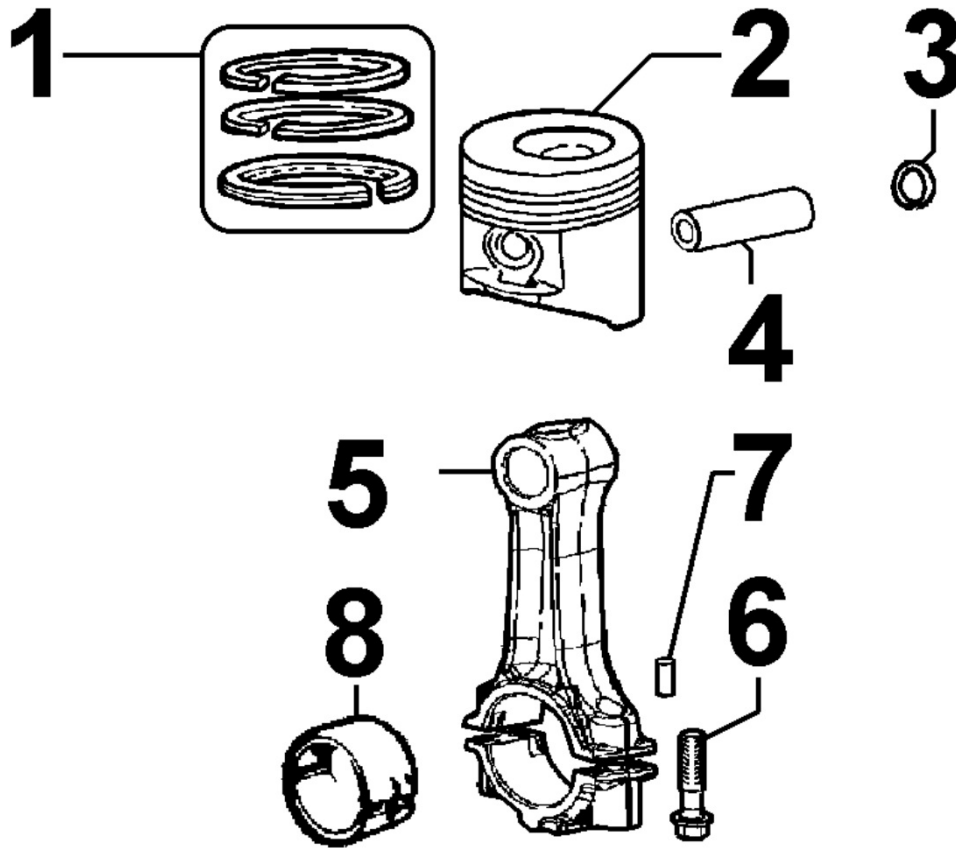


ED3C0773

Spare Parts Catalogue

15LD440/B1

Update Date 14/03/2018

Print Date 19/03/2018

Tavola ricambi

Index	Description
8010180340	CRANKSHAFT
8011180060	PISTON / CONNECTING ROD
8012180070	FLYWHEEL
8013180020	EQUALIZER SHAFT
8020180350	CRANKCASE
8021180020	CYLINDER HEAD
8022180010	HEAD COVER
8024180010	CRANKCASE COVER
8030180360	INJECTION SYSTEM
8035180060	CAMSHAFT
8036180020	ROCKER ARMS / VALVES
8037180060	COMPRESSION RELEASE
8040180010	OIL PUMP
8042180010	OIL FILTER
8043180010	OIL DIPSTICK
8044180010	OIL PRESSURE VALVE
8050180160	SPEED GOVERNOR
8051180230	CONTROLS
8061180040	FUEL FILTER
8062180020	FUEL FEED PUMP
8063180010	FUEL TANK
8070180120	AIR SHROUD
8072180060	COOLING PLATES
8081180570	AIR CLEANER
8086180150	EXHAUST MUFFLER
8087180120	EXHAUST GAS ACCESSORIES
8100180280	VOLTAGE ALTERNATOR
8101180050	STARTING MOTOR
8102180260	OIL PRESSURE SWITCH
8103180840	ELECTRIC DASHBOARD / ENGINE WIRES
8110180010	STARTING
8120180280	RECOIL STARTING

8010180340 - CRANKSHAFT

Pos	Kit	Included In	Code	Description	Qty	Old Code	Tech. Info
1	(A)		ED0010514270-S	CR.SHFT EXT 4SAE 15LD400 FOR SPARE	1	ED0010512320-S	
2		(A)	ED0090801320-S	PLUG AVSEAL D6 02961-00607	1		
3		(A)	ED0022800670-S	KEY	1		
5		(A)	ED0022800500-S	KEY 6,32x6,32x60	1		

8011180060 - PISTON / CONNECTING ROD

Pos	Kit	Included In	Code	Description	Qty	Old Code	Tech. Info
1		(B)	ED0082112820-S	SEGMENTS SERIES STD 15LD440	1		
1		(B)	ED0082112830-S	RING SET +0,5 15LD440	1		
1		(B)	ED0082112840-S	SERIE SEGM. +1,0 15LD440	1		
2	(B)		ED0065028950-S	COMPLETE PISTON STD UR 15LD440	1		
2	(B)		ED0065028960-S	PISTONE COMPL.+0,5 UR 15LD440	1		
2	(B)		ED0065028970-S	COMPL. PISTON +1,0 UR 15LD440	1		
3		(B)	ED0011600650-S	PISTON PIN CIRCLIP	2		
4		(B)	ED0084801030-S	PISTON PIN 15LD440	1		
5	(A)		ED0015263020-S	COMPLETE CONNECTING ROD	1		▲
6		(A)	ED0017701770-S	BOLT	2		▲
8			ED0016401520-S	HALF BEAR. STD KIT 15LD400/441	1		▲
8			ED0016401530-S	BRONZ.BIELLA -0.25 15LD400/441	1		▲
8			KDISC.		1	ED0016401540-S	