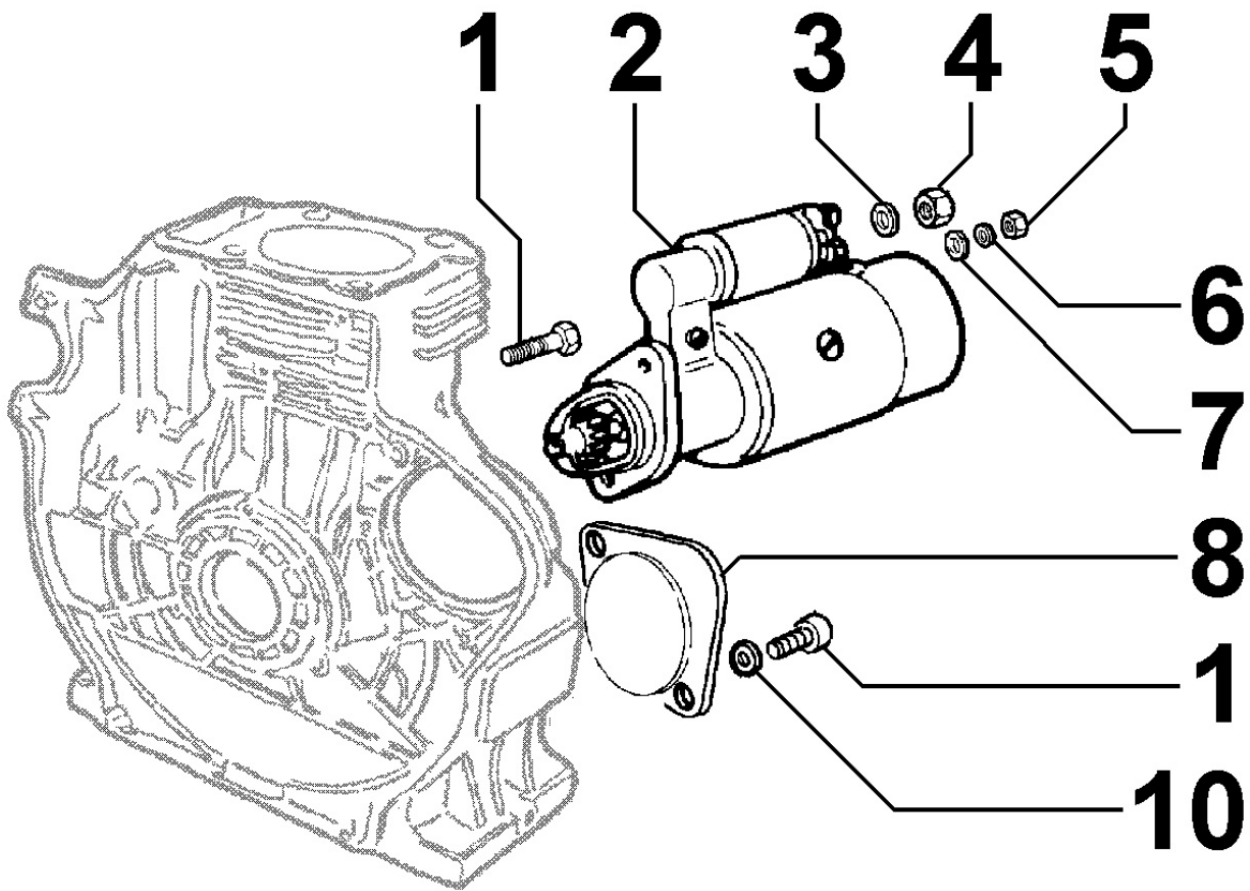

8101180050 - STARTING MOTOR

Pos	Kit	Included In	Code	Description	Qty	Old Code	Tech. Info
1			ED00992R0240-S	SOC HEAD CAP SCR M10X25	2		
2			ED0058402150-S	*MOTOR. AVV./STARTER MOTO	1		
3			ED0075650070-S	SPRING WASHER D14.2/8.2	1		
4			ED0032400180-S	HEX NUT M8 1.25P STEEL 8	1		
5			ED0032400090-S	HEX NUT M6 1.0P UNI55886	1		
6			ED0075550040-S	*BEL WASHER D11/6.4 0.5 TH	1		
7			ED0076250080-S	PLAIN WASHERS 6,4X12,5X1,6	1