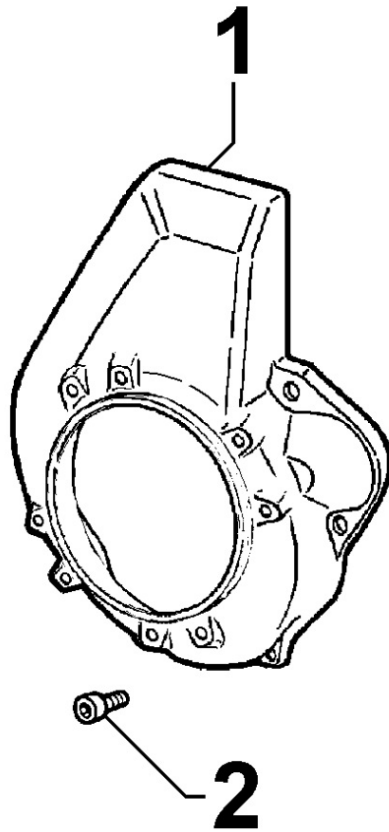

8070180120 - AIR SHROUD

Pos	Kit	Included In	Code	Description	Qty	Old Code	Tech. Info
1			ED0025697610-S	COMPLETE AIR SHROUD BLACK	1		
2			ED0097320840-S	SOC HEAD SCR M6X12L UNI5931 ST	5