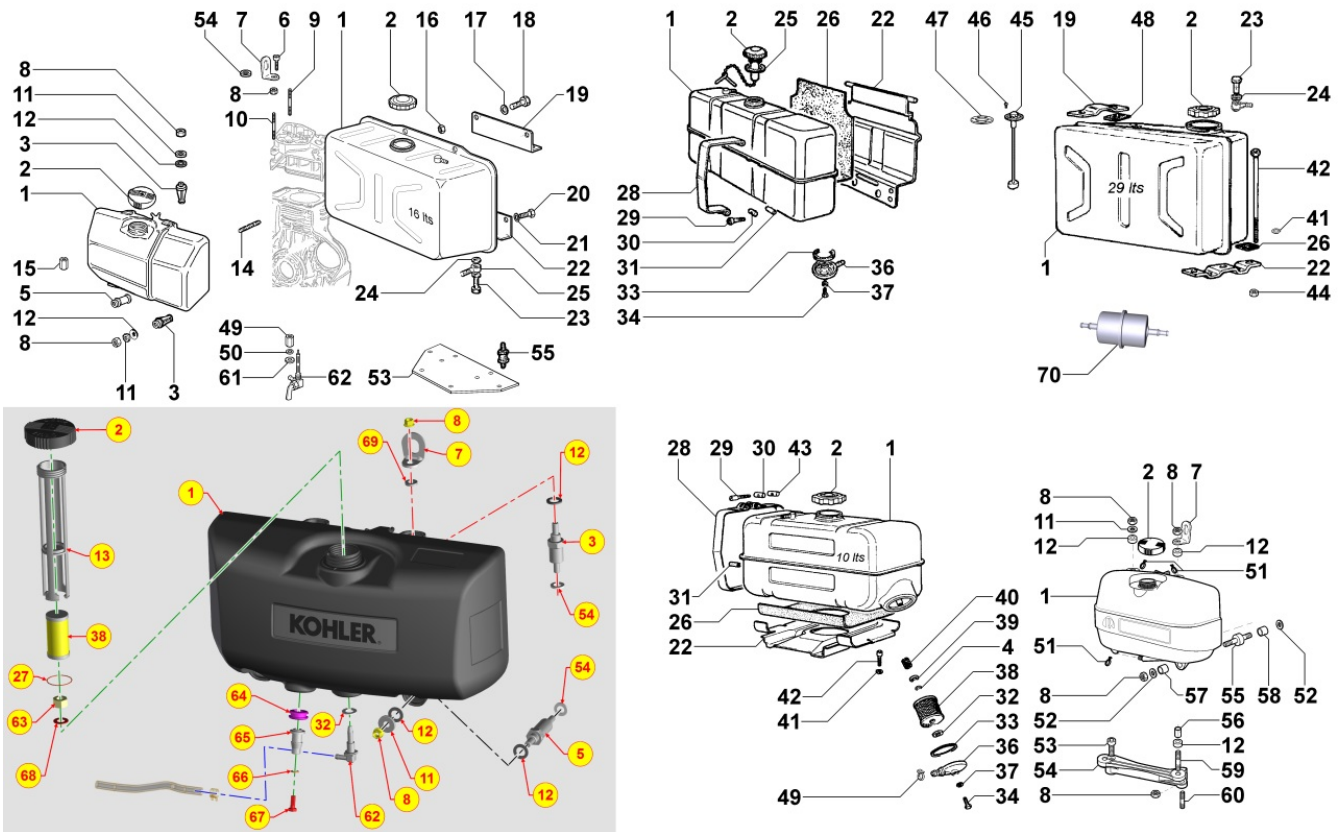

8063180010 - FUEL TANK

Pos	Kit	Included In	Code	Description	Qty	Old Code	Tech. Info
1			ED0081033230-S	FUEL TANK KOHLER 15LD400/440	1		
2			ED0090430790-S	CAP FUEL TANK COMPLETE	1		
3			ED0035274190-S	SPACER FOR FUEL TANK	2		
5			ED0035275090-S	SPACER FOR FUEL TANK	2		
7			ED0085060030-S	LIFTING HOOK	1		
8			ED0032401640-S	NUT	4		
9			ED0067800270-S	STUD M8X50	1		
10			ED0067801640-S	STUD M8X55	1		
11			ED0076701180-S	WASHER FOR FUEL TANK	4		
12			ED0077011540-S	RUBBER WASHER FOR FUEL TA	8		
14			ED0067801800-S	STUD M8X67	2		
69			ED0076250610-S	PLAIN WASHERS 8,4X16X3	1