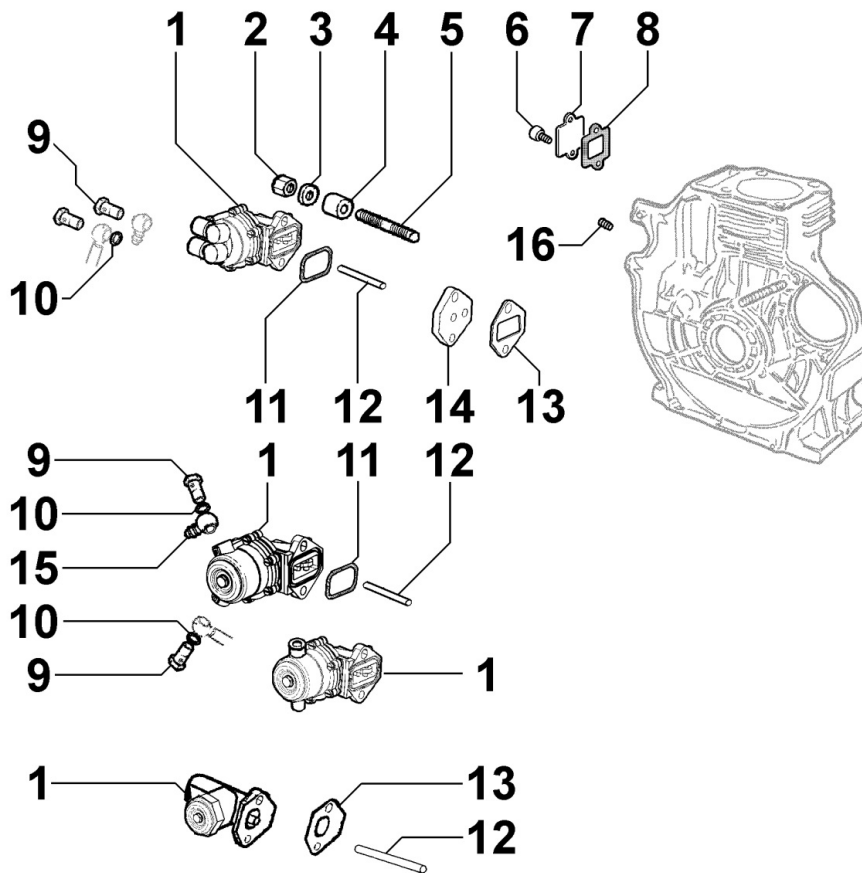

8062180020 - FUEL FEED PUMP

Pos	Kit	Included In	Code	Description	Qty	Old Code	Tech. Info
16			ED0090802700-S	CONICAL CAP M8X1.25	2