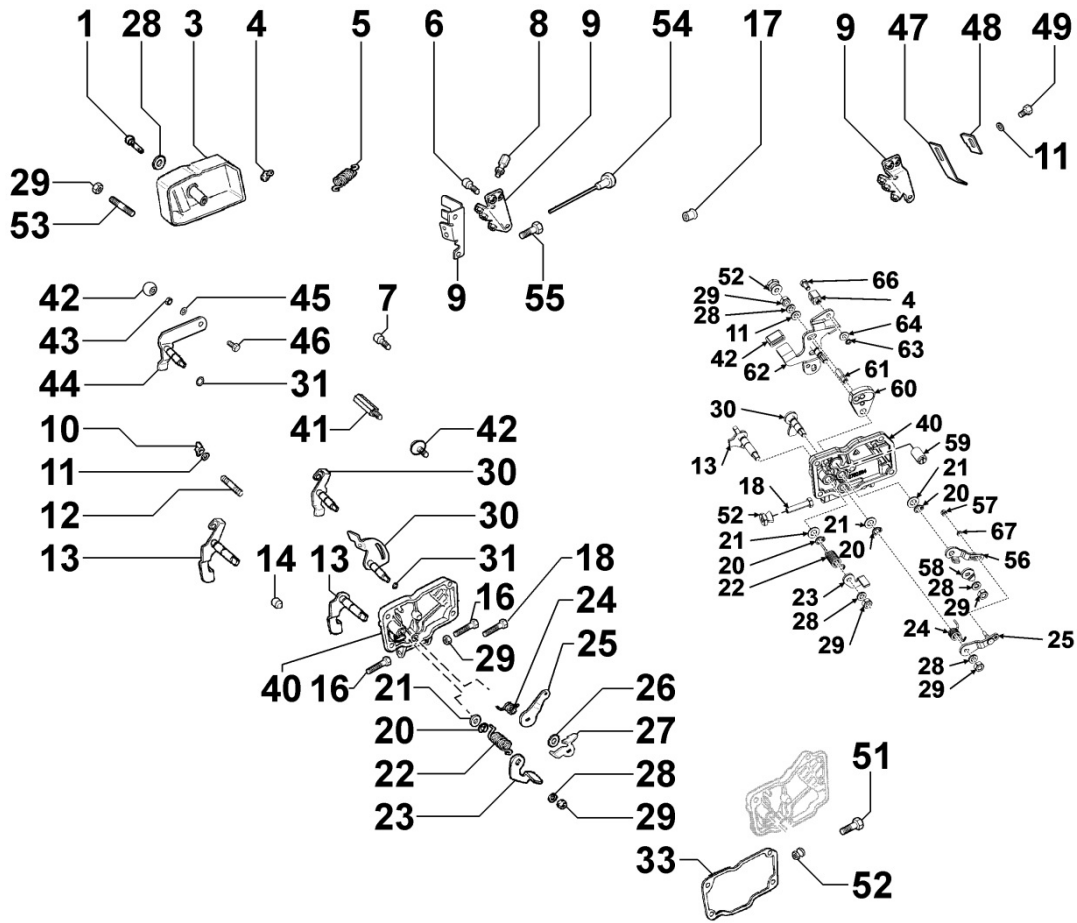

8051180230 - CONTROLS

Pos	Kit	Included In	Code	Description	Qty	Old Code	Tech. Info
5			ED0056554030-S	SPRING	1		
7			ED0097303370-S	HEX SOC BUTTON HEAD SCR M6X16L	2		
9			ED0085101690-S	BRACE	1		
11			ED0076250070-S	WASHER D12/6 1 THK	1		
14			ED0090801330-S	PLUG AVSEAL D8 02961-00810	1		
16		(A)	ED0017600270-S	HEX BOLT M6X40L STEEL 8.	1		
18			ED0017600290-S	HEX HEAD SCREW M6X30-5739-8G+ZN.B	1		
21		(A)	ED0076251050-S	PL. WASHER D15/8.2 0.5 THK STE	1		
26			ED0076250100-S	WASHER D.8X15X1,5	1		
28		(A)	ED0075650040-S	SPRING WASHER D11.1/6.1 1.3 TH	1		
29		(A)	ED0032400080-S	NUT M6-CI.8 type 1-ISO	3		
31		(A)	ED0012000410-S	O-RING D8.04/4.48 1.78 T	1		
33			ED0044311980-S	CONTROL COVER GASKET	1		
40		(A)	ED0027505740-S	CONTROL COVER	1		
55			ED0097300120-S	SOC HEAD CAP SCR M6X20L STEEL	2