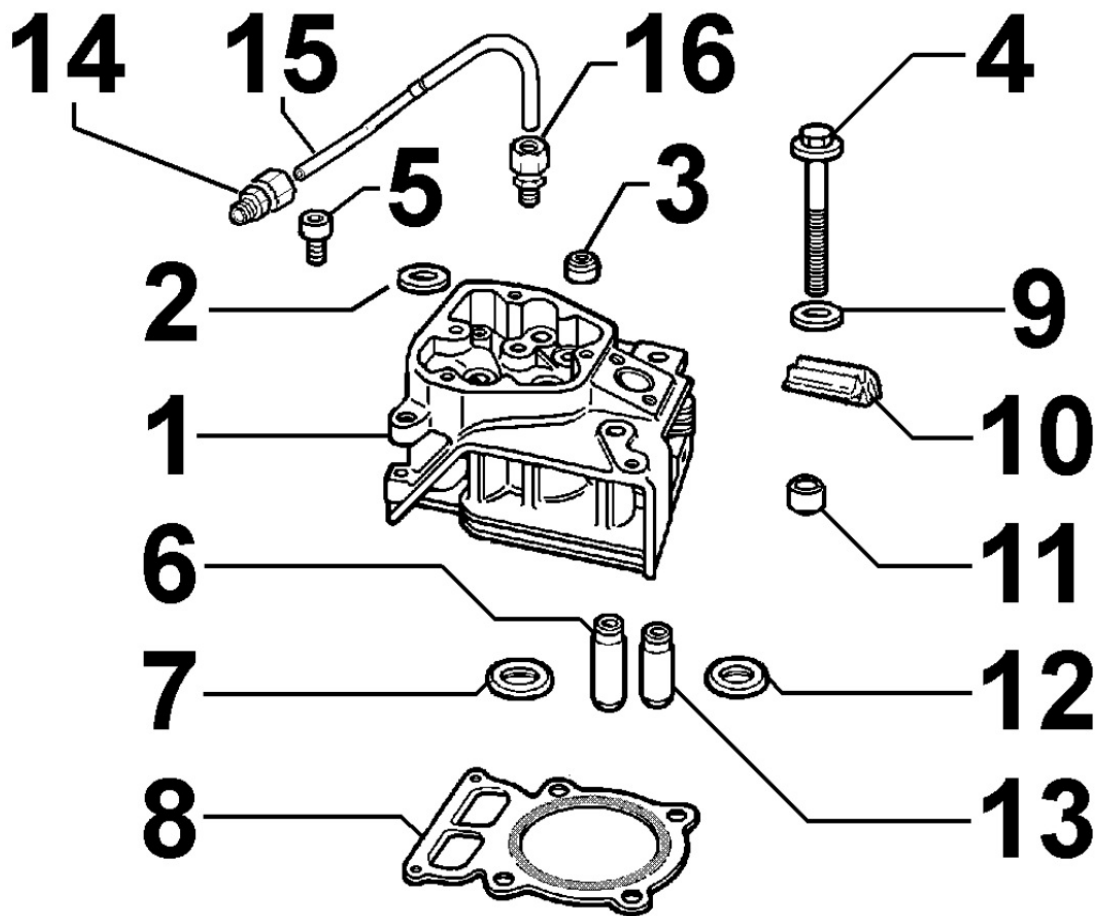

8021180020 - CYLINDER HEAD

Pos	Kit	Included In	Code	Description	Qty	Old Code	Tech. Info
1	(A)		ED0092007190-S	CYL. HEAD ASSY 15LD400	1		
1	(A)		ED0092007190-S	CYL. HEAD ASSY 15LD400	1	ED0092007200-S	
2			ED0076250610-S	PLAIN WASHERS 8,4X16X3	1		
3			ED0045350150-S	VALVE STEM SEAL	2		
4			ED0018621520-S	CYLINDER HEAD BOLT	4		
5			ED0097320780-S	SOC HEAD CAP SCR M6X25 8.8	2		▲
6		(A)	ED0048452180-S	VALVE GUIDE INTAKE F	1		
7		(A)	ED0080002190-S	VALVE SEAT EXHAUST	1		
8			ED0047307540-S	HEAD GASKET 15LD440 SP.1,0	1		▲
8			ED0047307550-S	HEAD GASKET 15LD440 SP.1,1	1		▲
8			ED0047307560-S	HEAD GASKET 15LD440 SP.1,2	1		▲
8			ED0047307620-S	GASKET THICKNESS 1mm INCREASED 1mm	1		▲
8			ED0047307630-S	GRAFPAK GASKET	1		▲
8			ED0047307640-S	GASKET SP.1.2	1		▲
9			ED0076251300-S	WASHER D19/10.2 1.0 THK	4		
10			ED0047755880-S	GASKET	1		
11			ED0019701400-S	CYL DOWEL D13/11 15 LONG	2		
12		(A)	ED0080002180-S	VALVE SEAT INLET	1		
13		(A)	ED0048452820-S	VALVE GUIDE EXHAUST	1