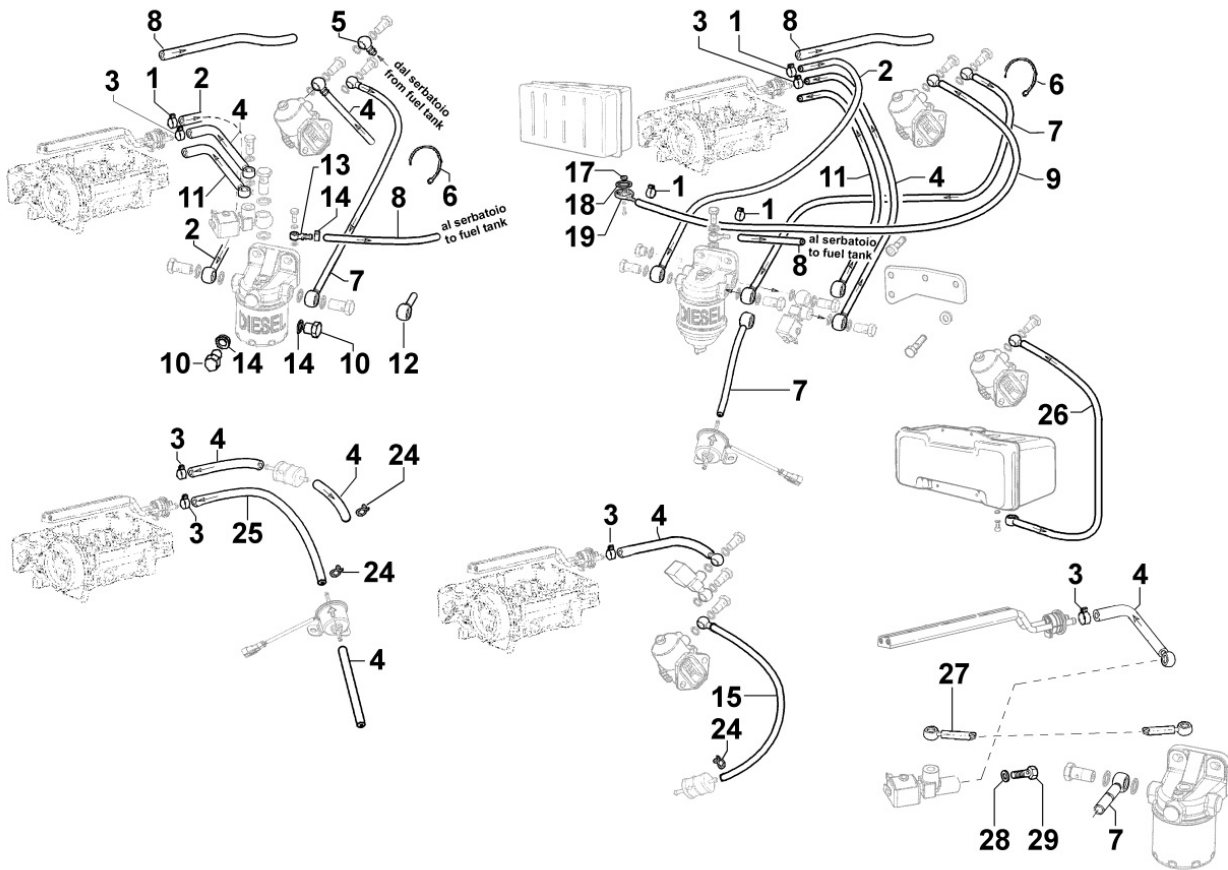

8064320990 - FUEL LINES

Pos	Kit	Included In	Code	Description	Qty	Old Code	Tech. Info
1			ED0036300500-S	CLAMP TYPE CLIC D.9-11 55	1		
3			ED0036302170-S	CLAMP CLIC110 11.5-13.5	1		
4			ED0093758590-S	FUEL TUBE	1		
5			ED0072701380-S	BANJO D.10	1		
6			ED0024710060-S	NYLON COLLAR	3		
7			ED0093758530-S	FUEL HOSE 10/14 6X12 L=1000	1		
8			ED0093761160-S	FUEL TUBE	1