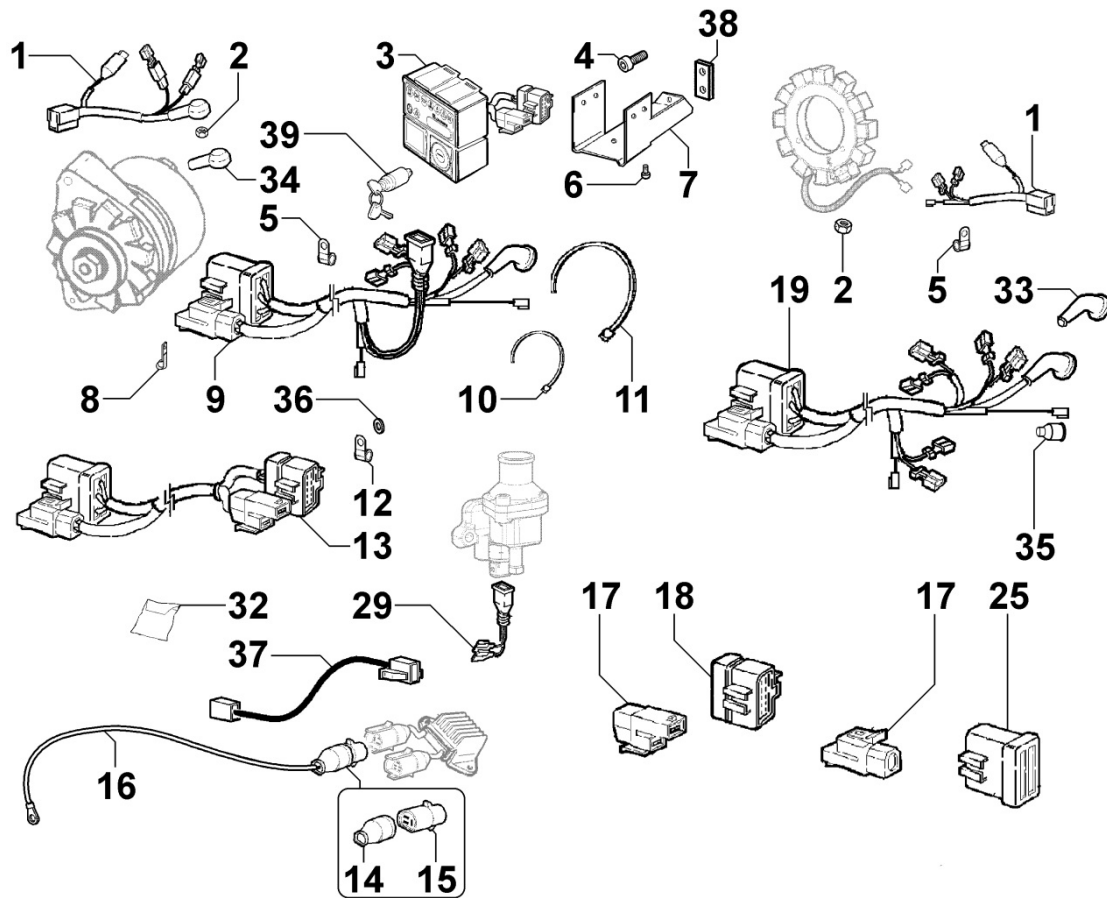

## 8103320730 - CONTROL PANEL / ENGINE WIRES

Pos	Kit	Included In	Code	Description	Qty	Old Code	Tech. Info
1			ED0021861430-S	*ALTERNATOR CABLE+DIOD + RES. 2W	1		
2			ED0032400080-S	NUT M6-Cl.8 type 1-ISO	1		
3	A		ED0072455010-S	SP.PART CONT.PANEL EX 7245.454	1	ED0072454540-S	
4			ED0097320920-S	SCREW	2		
5			ED0036170880-S	CLAMP	1		
6			ED0097303250-S	Hex. Soc. Button Head Screws M5x10 ISO 7	4		
7			ED0085455070-S	PANEL SUPPORT BRACKET	1		
8			ED0036171470-S	CLAMP D.14	1		
9	B		ED0021861090-S	CAVO/CABLE N	1		⚠
10			ED0024710060-S	NYLON COLLAR	1		
11			ED0024711110-S	NYLON COLLAR PLT 4H 7,6x366	1		
14			ED0021450650-S	CAP	1		⚠
15			ED0015571300-S	CONNECTOR	1		
15			ED0015571280-S	CONNECTION BOX	1		⚠
17	(C)		ED0015571220-S	PLUG	1		
25			ED0015571180-S	PLUG	1		
33	(B)		ED0064910050-S	PIPETTA/PIPE ELBOW FV C	1		
35	(B)		ED0064910130-S	GROMMET	1		