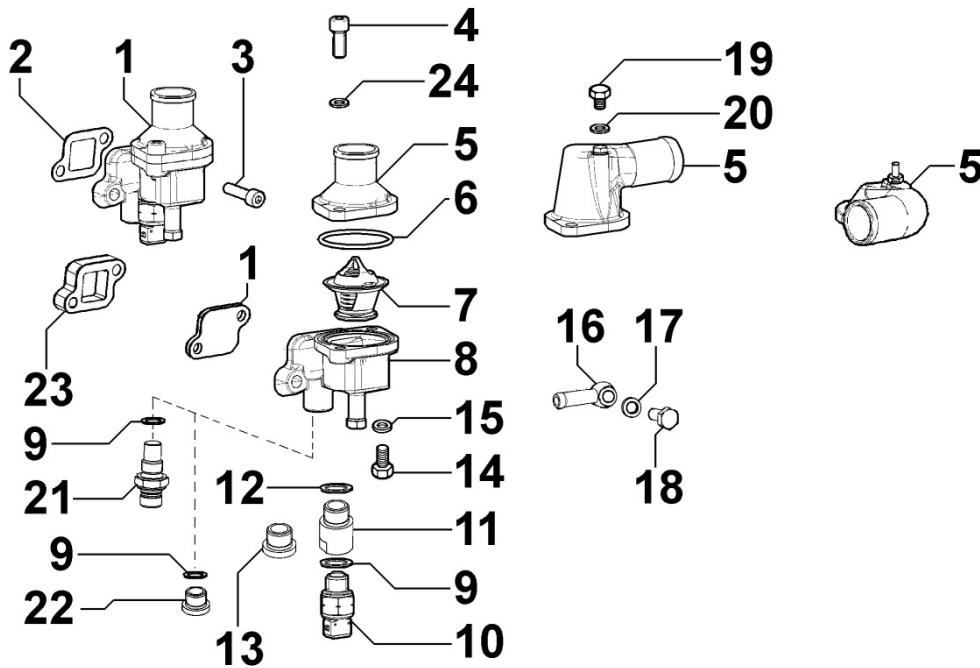

8074320010 - THERMOSTAT UNIT

Pos	Kit	Included In	Code	Description	Qty	Old Code	Tech. Info
1	A		ED0048962080-S	*GRUPPO TERMOSTATO PER MOTORI F	0		
2			ED0044600370-S	TERMOSTAT BODY GASKET	1		
3			ED0097320640-S	SOC HEAD SCREW M8x30-5931.8G+Zn.B	2		
4		(A)	ED0097320740-S	SOC HEAD SCR M8X20L UNI5931 ST	2		
5		(A)	ED0027502790-S	.HERMOSTAT COVER	1		
6		(A)	ED0012000910-S	OR 3193	1		
7		(A)	ED0091951240-S	WATER THERMOSTAT	1		
8		(A)	ED0028712740-S	THERMOSTAT BODY	1		
10		(A)	ED0091950770-S	TERMOSTATO SPIA TEMP.H20 M16	1		
12		(A)	ED0046700190-S	COPPER WASHER D22X16.2 1	1