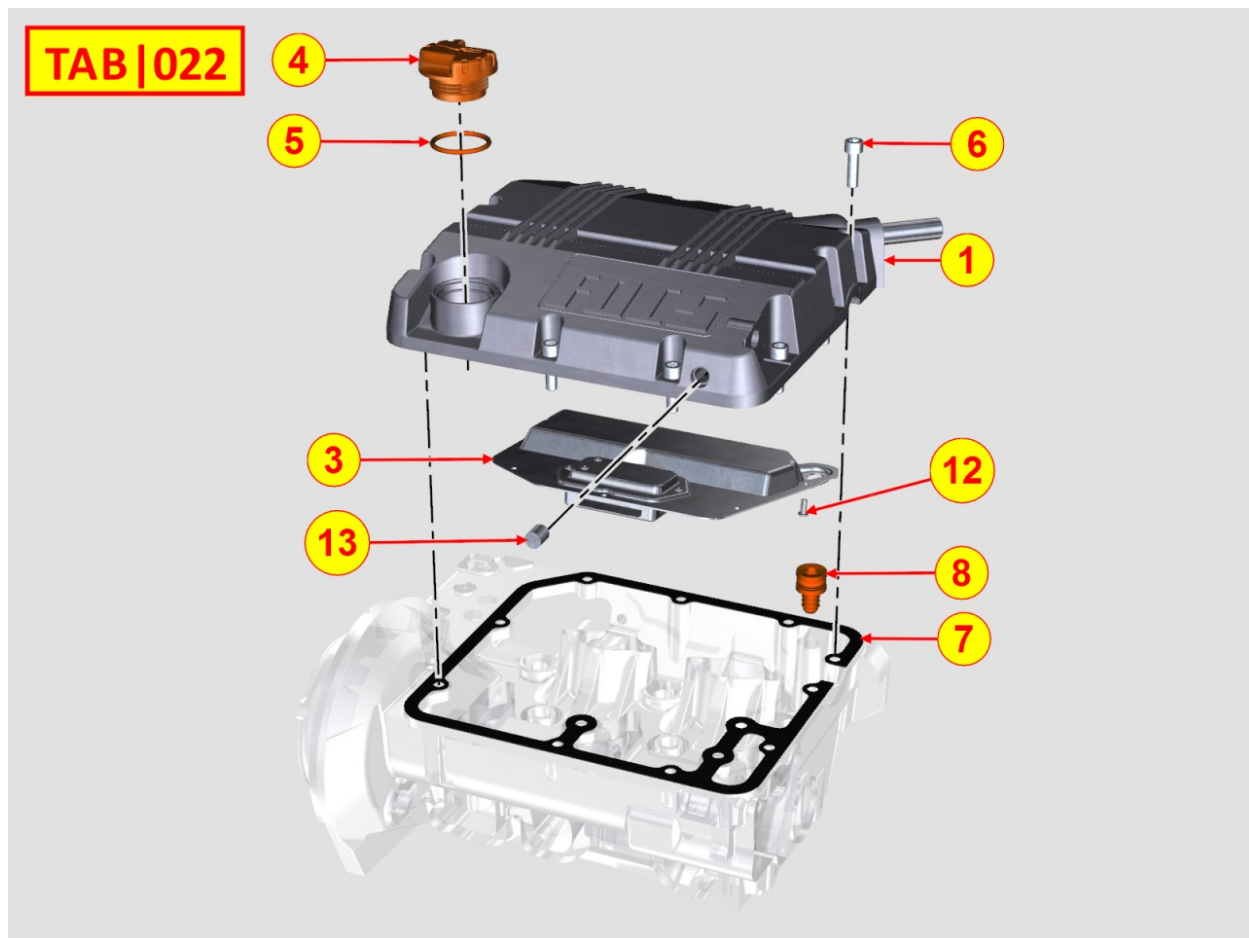

8022320480 - HEAD COVER

Pos	Kit	Included In	Code	Description	Qty	Old Code	Tech. Info
1			ED0021257400-S	ROCKER ARM COVER ASSY	1		
3		(A)	ED0050662200-S	BREATHING SYSTEM SHEET METAL PLATE KDW 7	1		
4			ED0090320930-S	Oil filling cap M30x2	1		
5			ED0012000820-S	O-RING D31.89/26.50 2.62 THK	1		
6			ED0097304160-S	SOCKET HEAD SCREW M6X20 WITH DRYLOC	10		
7			ED0044001030-S	ROCKER ARM COVER GASKET	1		
8			ED0053651220-S	COUPLING RUBBER COLLAR. HEAD / COVER	1		
12		(A)	ED0074810540-S	RIVET 3.2X8 -1103-0410	7		
13		(A)	ED0090801330-S	PLUG AVSEAL D8 02961-00810	1