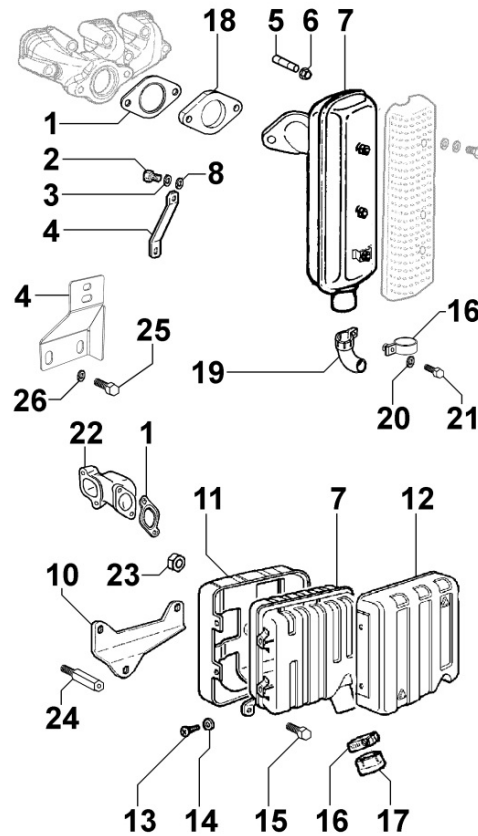

8086320060 - EXHAUST MUFFLER

Pos	Kit	Included In	Code	Description	Qty	Old Code	Tech. Info
1			ED0045011010-S	GASKET EXHAUST MANIFOLD	1	ED0045011130-S	
7			ED0054604650-S	MARMITTA/MUFFLER N	1		
7	(A)		ED0054604640-S	SILENCER ASSY.	1		
11		(A)	ED0069273180-S	GUARD	1	ED0069273680-S	
12		(A)	ED0069273190-S	GUARD	1	ED0069273690-S	
13		(A)	ED0097900370-S	VITE/SCREW	4		
14			ED0075550270-S	X5 CR.NI1810 AISI3	4		
16			ED0036301560-S	CLAMP d.20-32 CN032	1		
19			ED0091701270-S	TERMINALE SCARICO 15LD	1