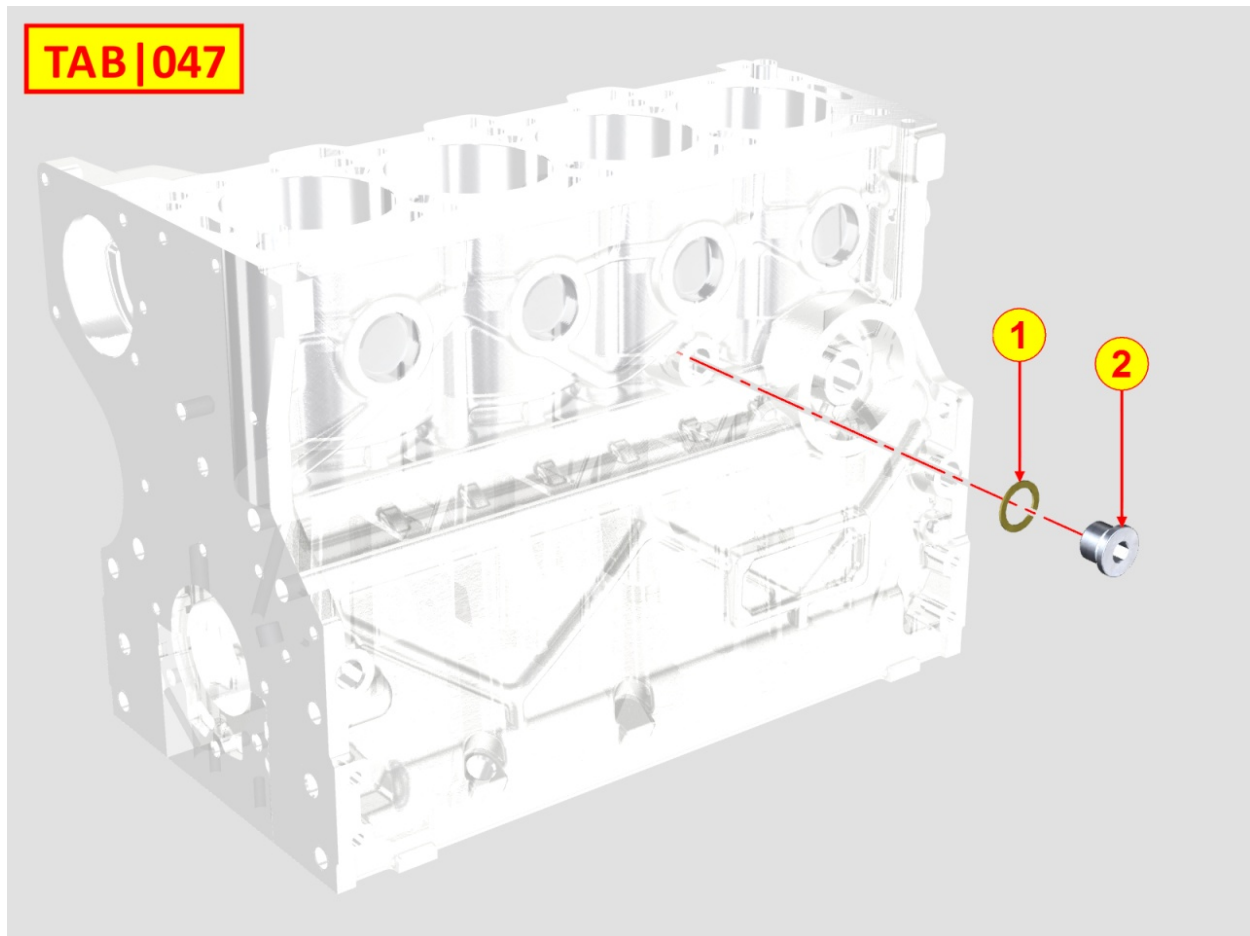

8047320150 - OIL COOLER

Pos	Kit	Included In	Code	Description	Qty	Old Code	Tech. Info
1			ED0046700190-S	COPPER WASHER D22X16.2 1	1		
2			ED0090400310-S	HEX PLUG M16X1.5 DIN 908 + ZNB	1