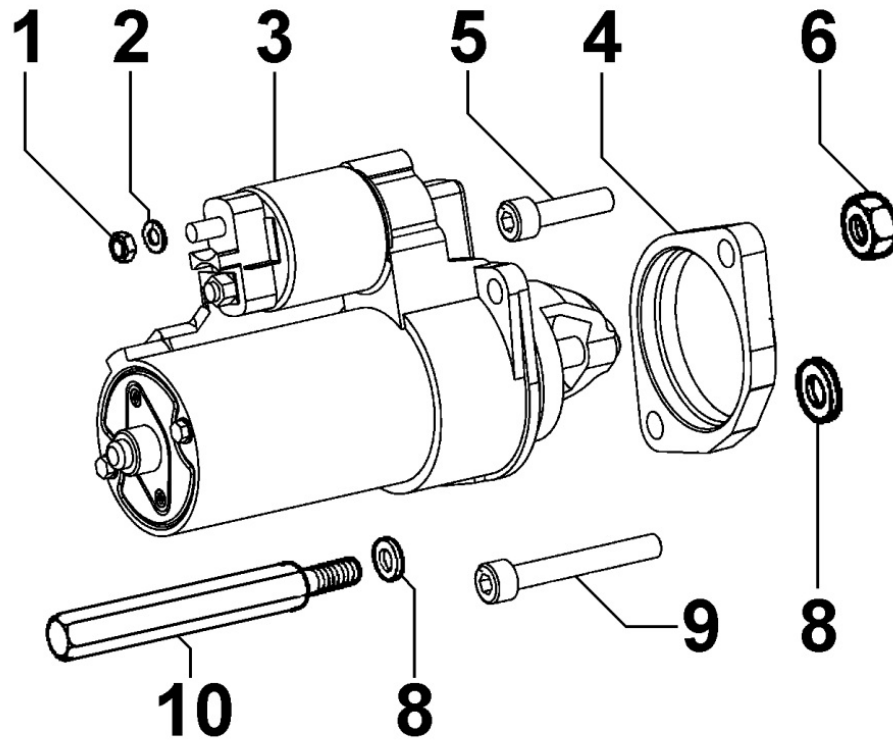

8101320490 - STARTING MOTOR

Pos	Kit	Included In	Code	Description	Qty	Old Code	Tech. Info
1			ED0032400200-S	NUT M8X1,25 UNI 5589-6S+ZN.B	1		
2			ED0075650070-S	SPRING WASHER D14.2/8.2	1		
3			ED0058402240-S	STARTER MOTOR 1.7KW	1		
4			ED0038100240-S	FLANGE	1		
6			ED0032400330-S	NUT M10X1,5-UNI.5588-8S+ZN.B	2		
9			ED0097320370-S	VITE TCEI 10X40-5931.8G+Zn.B	2