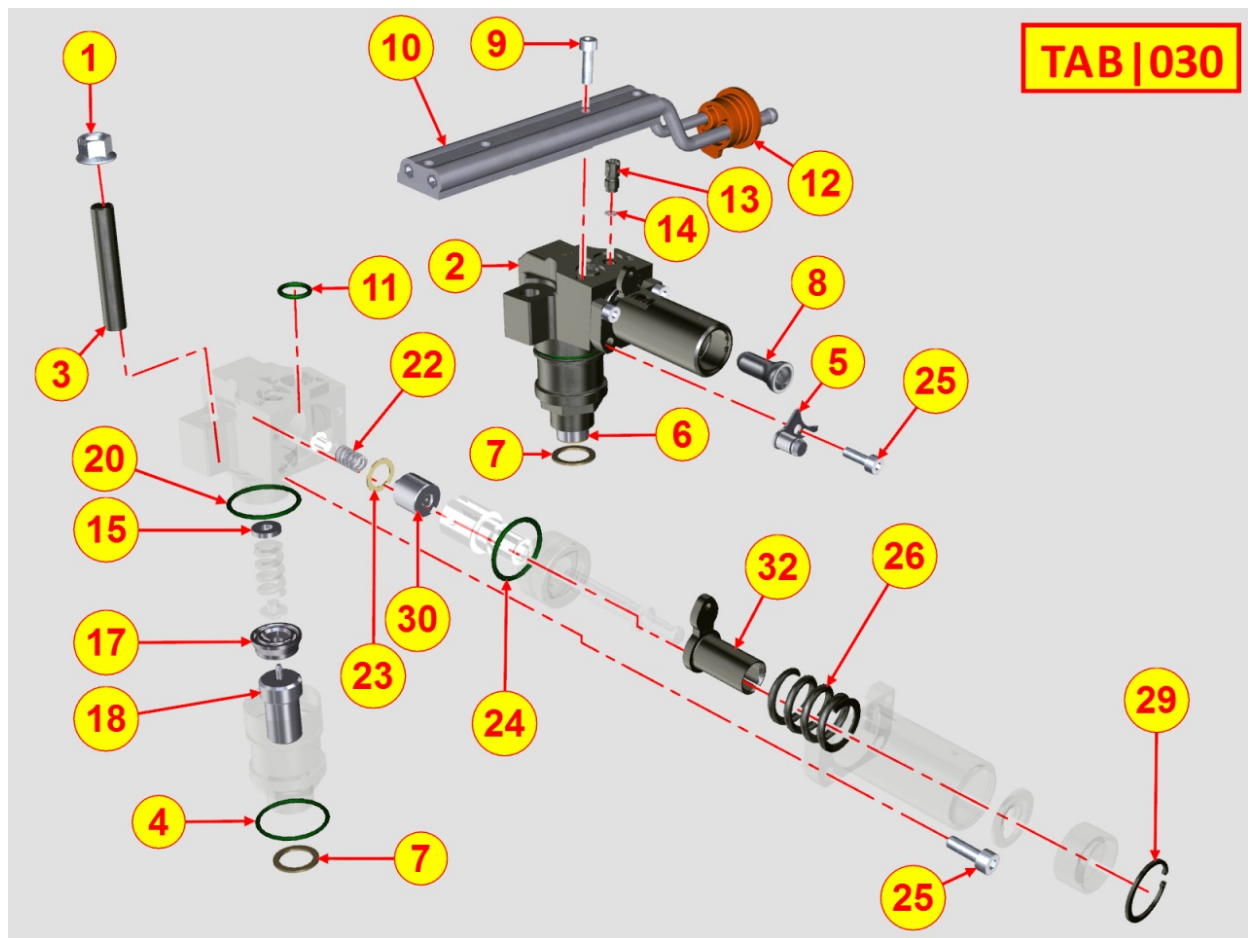

8030320070 - INJECTION SYSTEM

Pos	Kit	Included In	Code	Description	Qty	Old Code	Tech. Info
1			ED0032401640-S	NUT	4		
2	A		ED0065902900-S	UNIT PUMP INJECTOR	2		▲
3			ED0067802030-S	Stud M8X30 Fixing Unit Injector Pump	4		
4			ED0012002130-S	ANELLO OR 2106 - 26,70 X 1,78	2/3/4		
5			ED0063707960-S	OVERFUEL SPRING ASSEMBLY PLATE	1	ED0063703310-S	▲
6				802132...0			
7			ED0046700820-S	COPPER WASHER 14X19X1	2		
8				803532...0			
9			ED0097303130-S	SOCKET HEAD SCREW M4X16 DIN 7984-12.9	4		▲
10	B		ED0093759930-S	COMMON RAIL FOCS 2C	1		
11			ED0012002860-S	ANELLO OR 9,25 X 1,78	2		▲
12		(B)	ED0047500140-S	GASKET FOR FUEL TUBE COMPLETE	1		▲
13		(A)	ED0096800410-S	REL.VALVE	2/3/4		
14		(A)	ED0047600380-S	GASKET	2/3/4		
15		(A)		KDISC.	1	ED0083351430-S	
15		(A)	ED0083351460-S	SHIM	1		▲
15		(A)	ED0083351490-S	SHIM	1		▲
15		(A)	ED0083351420-S	SPACER	1		▲
15		(A)	ED0083351510-S	SHIM	1		▲
15		(A)	ED0083351470-S	SHIM	1		▲
15		(A)	ED0083351520-S	SHIM	1		▲
15		(A)	ED0083351500-S	SHIM	1		▲
15		(A)	ED0083351450-S	SHIM	1		▲
15		(A)	ED0083351440-S	SHIM	1		▲