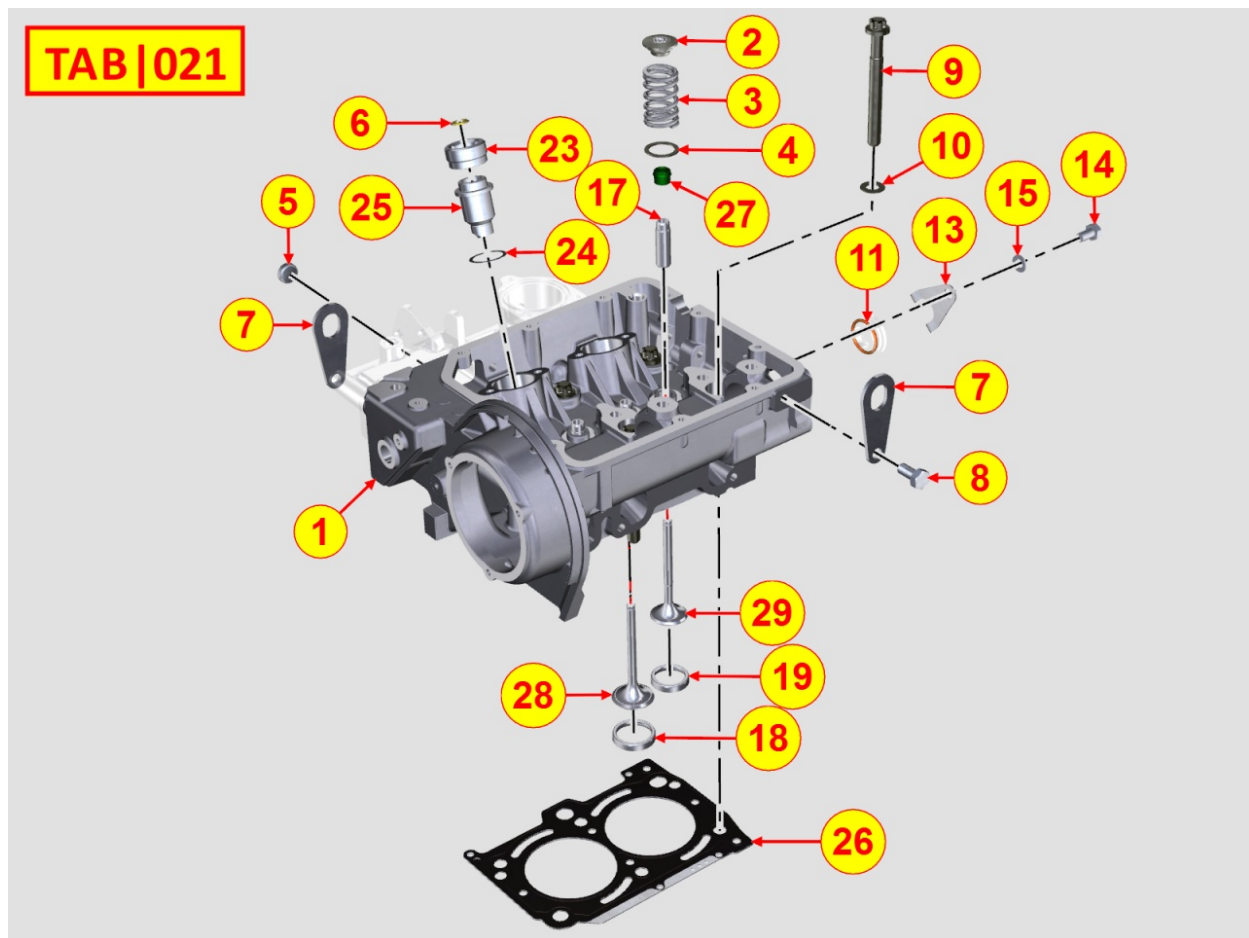

8021320490 - CYLINDER HEAD

Pos	Kit	Included In	Code	Description	Qty	Old Code	Tech. Info
1	B		ED0092007070-S	TESTA MOTORE COMPLETA LDW702 PREMONTATA	1		
2		(B)		803632...0	4/6/B*		
3		(B)		803632...0	4/6/B*		
4		(B)		803632...0	4/6/B*		
5		(A) (B)	ED0089900470-S	Shutter cap D18	1		
6			ED0059890070-S	SPARK ARRESTOR 2.430.190.002	2		
7			ED0085459390-S	LIFTING BRACKET	2		
8			ED0017700020-S	HEX.HEAD.SCR.M8X16-5739-	1		
9			ED0098202220-S	TORX BOLT M10X90 FOCS+	6		⚠
10			ED0076251300-S	WASHER D19/10.2 1.0 THK	6		
11		(B)	ED0012000810-S	OR 3100 D2000	1		⚠
12				807932...0	1		
13		(B)	ED0055700190-S	RETAINER	1		⚠
14		(B)	ED0017701270-S	SCREW	1		
15		(B)	ED0076250100-S	WASHER D.8X15X1,5	1		
17		(A) (B)	ED0048452000-S	VALVE GUIDE	4		⚠
18		(A) (B)	ED0080002280-S	VALVE SEAT	2		
19		(A) (B)	ED0080002290-S	VALVE SEAT	2		
23			ED0041300960-S	PRECHAMBER LOCKING NUT	2		
24			ED0035275170-S	PRECHAMBER SPACER	6		
25			ED0067250700-S	COMBUSTION PRECHAMBER	2		
26			ED0047308280-S	HEAD GASKET 702/P 1.61-1.69	0		
26			ED0047308260-S	HEAD GASKET 702/P 1.41-1.49	0		
26			ED0047308270-S	HEAD GASKET 702/P 1.51-1.59	1		
27		(B)		803632...0	4/6/B*