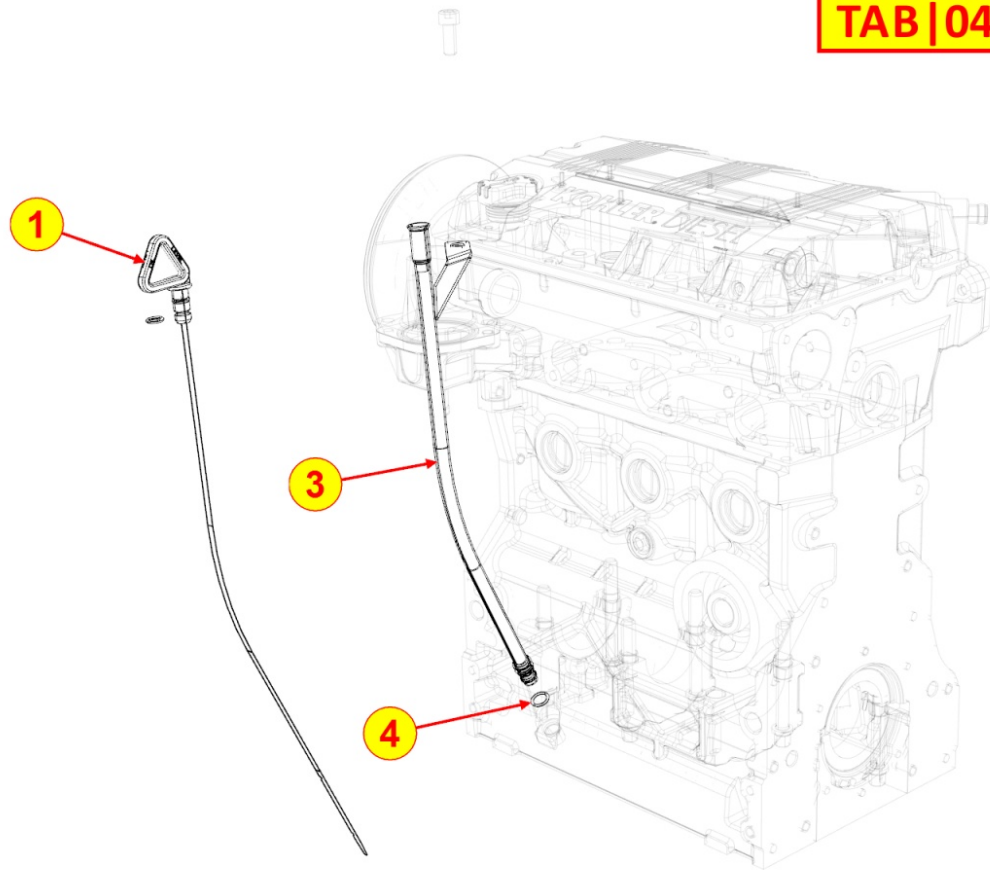

8043320310 - OIL DIPSTICK

TAB | 043

Pos	Kit	Included In	Code	Description	Qty	Old Code	Tech. Info
1	A		ED0014002960-S	Oil level Dipstick	1		
3			ED0093300860-S	PIPE FOR OIL DIPSTICK ON HEAD	1		
4		(A)	ED0012000340-S	O-RING 2025 6.07 x 1.78"	2