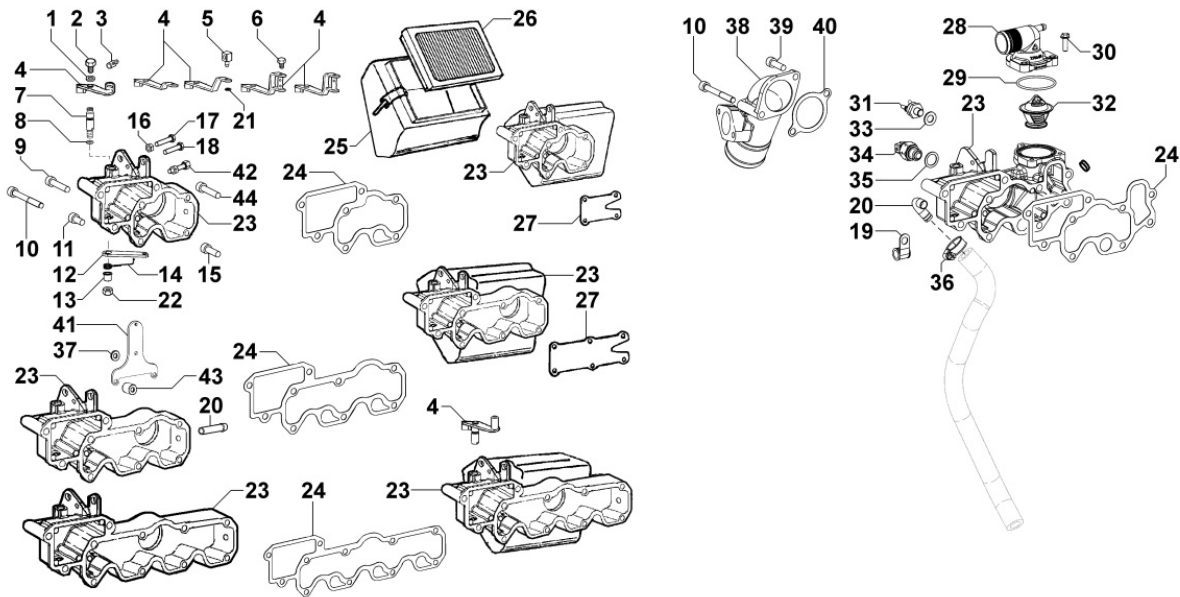

8080321230 - AIR INLET MANIFOLD / AIR FILTER

Pos	Kit	Included In	Code	Description	Qty	Old Code	Tech. Info
1			ED0076252850-S	WASHER D.5,3 x D.14x1	1		
2			ED0017550010-S	HEX HEAD SCREW M5X8 5739-8G+ZN.B	1		
3			ED0058301190-S	CONNECTOR 'FV C10	1		
4			ED0052013390-S	ACCELERATOR LEVER	1		⚠
7			ED0061405500-S	ACCELERATOR LEVER PIN	1		⚠
8		(B)	ED0012000520-S	O RING	1		⚠
10			ED0097300350-S	SOC HEAD SCREW M8X65-5931.8G+ZN.B	1		
11			ED0097320640-S	SOC HEAD SCREW M8x30-5931.8G+Zn.B	2		
12		(B)	ED0052006740-S	INTERNAL ACCELERATOR LEVER	1		
13		(B)	ED0019570140-S	BUSH	1		
14		(B)	ED0056600650-S	Spring for accelerator lever	1		⚠
15			ED0097300320-S	SOC HEAD CAP SCR M8X45L 8.8	3		
16		(B)	ED0032400080-S	NUT M6-CI.8 type 1-ISO	2		
18		(B)	ED0017600290-S	HEX HEAD SCREW M6X30-5739-8G+ZN.B	2		
20		(A) (B)	ED0095991570-S	PIPE R9599-116	1		
22			ED0032030500-S	SELF LOCKING NUT M6 X 1	1		
23	A		ED0024862650-S	INTAKE MANIFOLD	1		⚠
24			ED0044200800-S	INTAKE MANIFOLD GASKET	1		
39			ED0097320630-S	SOC HEAD CAP SCR M8X35L 8.8	1