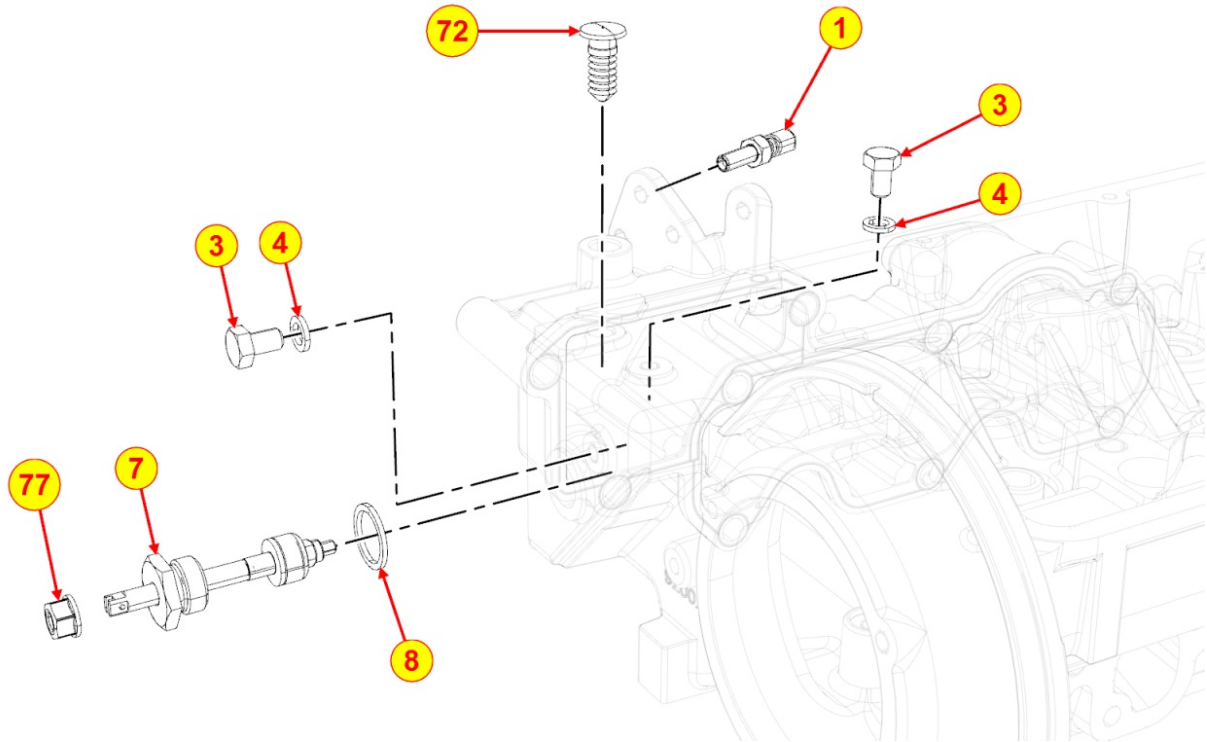

8051320490 - CONTROLS

TAB | 051

Pos	Kit	Included In	Code	Description	Qty	Old Code	Tech. Info
1			ED0091801910-S	CABLE END ASSEMBLY	1		
3			ED0017600010-S	HEX BOLT M6X10L 8.8	2		⚠
4			ED0046700620-S	COPPER WASHER D10/6.2 1.5 THK	2		⚠
7			ED0085761120-S	EX.FUELDEV.	1		
8			ED0044800460-S	Copper wahser 16.2X20X1.5	1		
10			ED0032400080-S	NUT M6-Cl.8 type 1-ISO	1		
72			ED0090001350-S	PLUG D.8	1		
77			ED0032401530-S	NUT M 6X1 SEAL LOCK	1		⚠