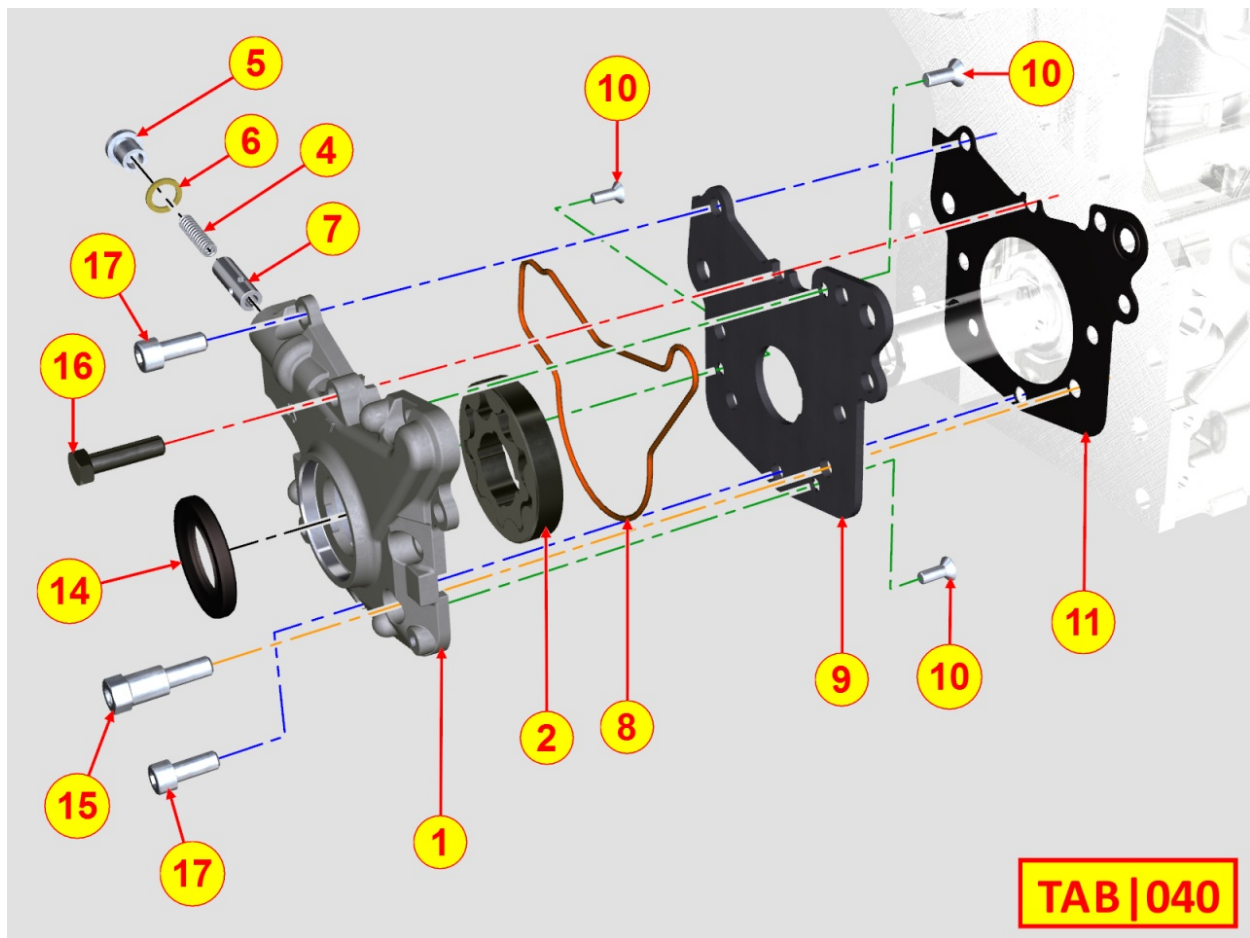

8040320040 - OIL PUMP

Pos	Kit	Included In	Code	Description	Qty	Old Code	Tech. Info
1	A		ED0066050960-S	*OIL PUMP ASSY	1		⚠
2		(A)		POS. 1			
4		(A)	ED0056250080-S	BY PASS SPRING	1		
5		(A)	ED0090150050-S	BY PASS VALVE PLUG	1		
6		(A)	ED0046700600-S	COPPER WASHER	1		⚠
7		(A)	ED0064950450-S	BY PASS VALVE PISTON	1		
8		(A)	ED0012002920-S	OIL PUMP COVER GASKET	1		⚠
9		(A)		POS. 1			
10		(A)	ED0098000610-S	CAPSCREW	3		
11		(A)	ED0045802160-S	*OIL PUMP GASKET	1		
14			ED0012133430-S	OIL SEAL 32X50X6 PER AL	1		⚠
15			ED0098651740-S	SPECIAL SCREW	2		
16			ED0017700070-S	HEX SCREW M8X30-5737-8G+ZN.B	1		
17			ED0097320740-S	SOC HEAD SCR M8X20L UNI5931 ST	6