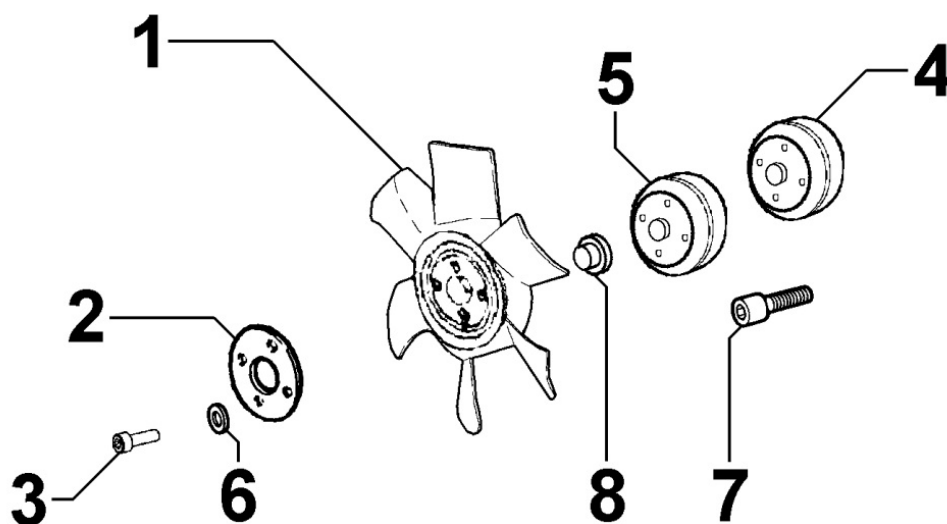

8071320560 - COOLING FAN

Pos	Kit	Included In	Code	Description	Qty	Old Code	Tech. Info
1			ED0097183310-S	VENTOLA ASPIRANTE D.280	1		
2			ED0062751670-S	PIASTRINA PER VENTOLA RAFFR.VE	1		
3			ED0097300120-S	SOC HEAD CAP SCR M6X20L STEEL	4		
4			ED0038100660-S	FLANGIA INTERMEDIA PER VENTILA	1		
7			ED0097320160-S	SOC HEAD CAP SCR M6X40L 8.8	4