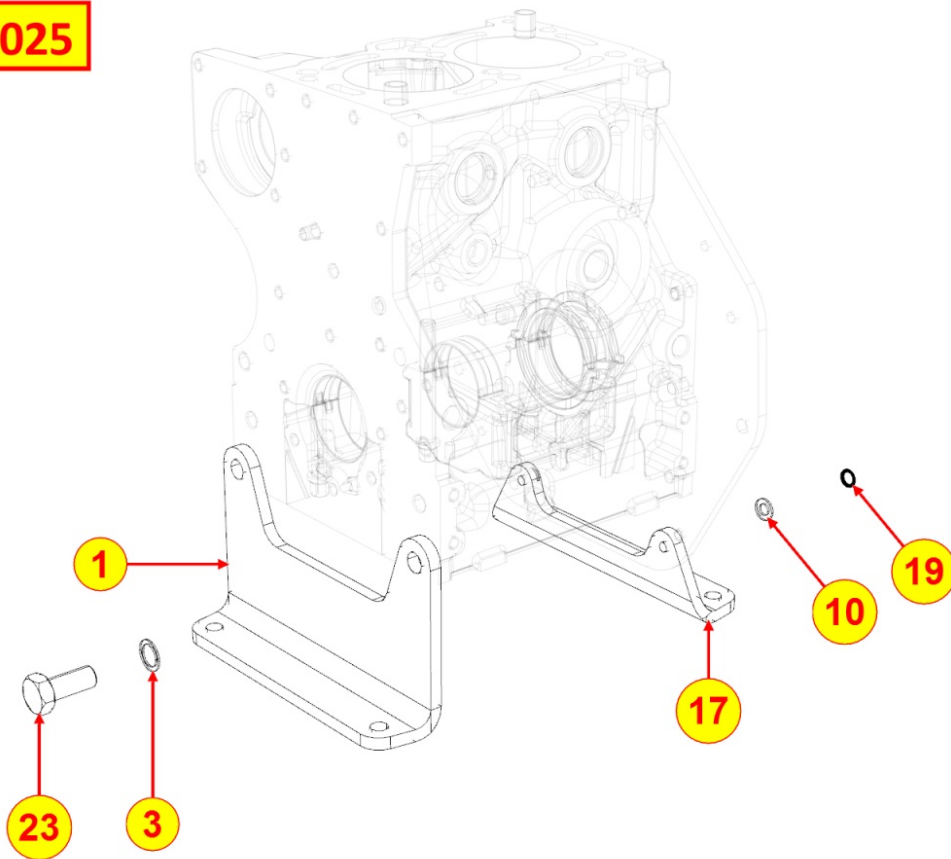

8025320110 - ENGINE MOUNTS

TAB | 025

Pos	Kit	Included In	Code	Description	Qty	Old Code	Tech. Info
1			ED0064291600-S	ENGINE MOUNT	1		
3			ED0076450070-S	SAFETY WASHER VS 12	2		
10			ED0076250100-S	WASHER D.8X15X1,5	2		
17			ED0064292500-S	ENGINE MOUNT	1		
19			ED0076450060-S	BEL WASHER D13/8.4 0.8 T	2		
23			ED0017900880-S	HEX SCREW M12X25-5739-8G+ZNB	2