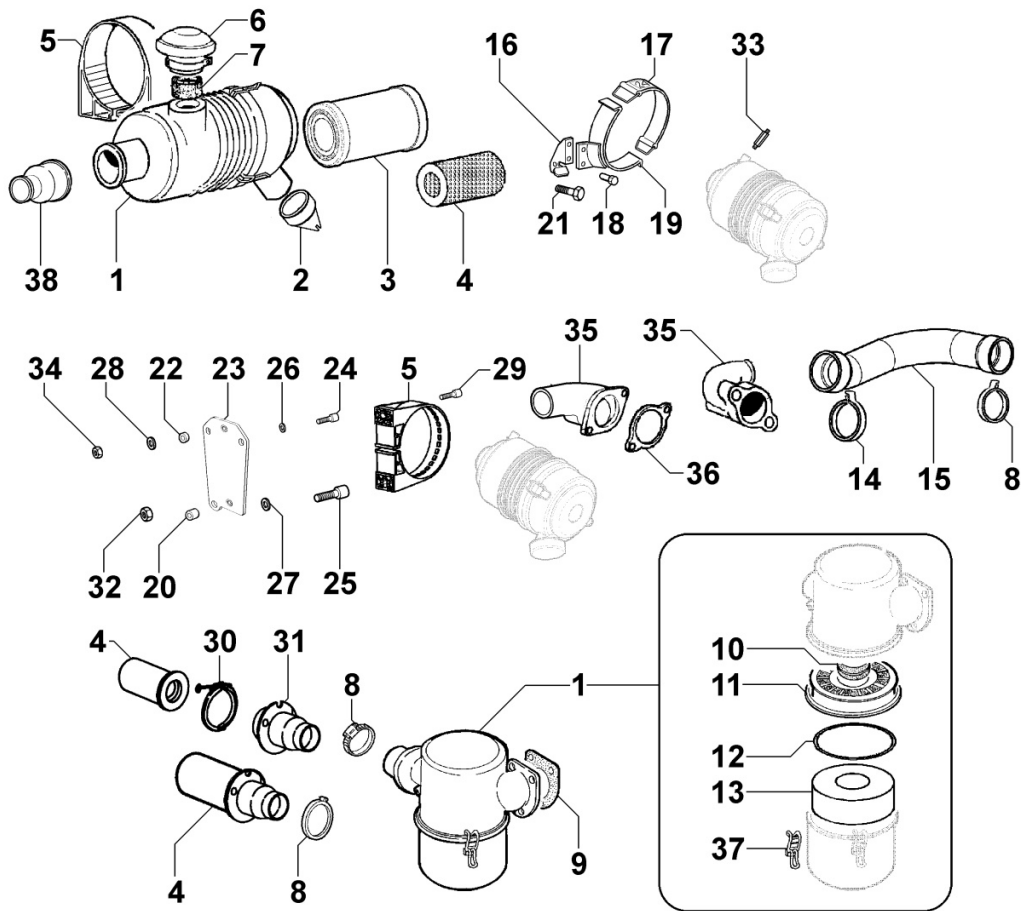

8081320270 - AIR FILTER

Pos	Kit	Included In	Code	Description	Qty	Old Code	Tech. Info
1	A		ED0037004560-S	FILTRO ARIA 5" DONALDSON 7610	1		
2		(A)	ED0064910310-S	PIPE ELBOW	1		
3		(A)	ED0021751240-S	AIR CLEANER FILTER 5"	1		
5			ED0085455660-S	STAFFA SUPPORTO FT.ARIA D.5"	1		
6			ED0021360530-S	CAPPELOTTO FT.ARIA 5"(1377)	1