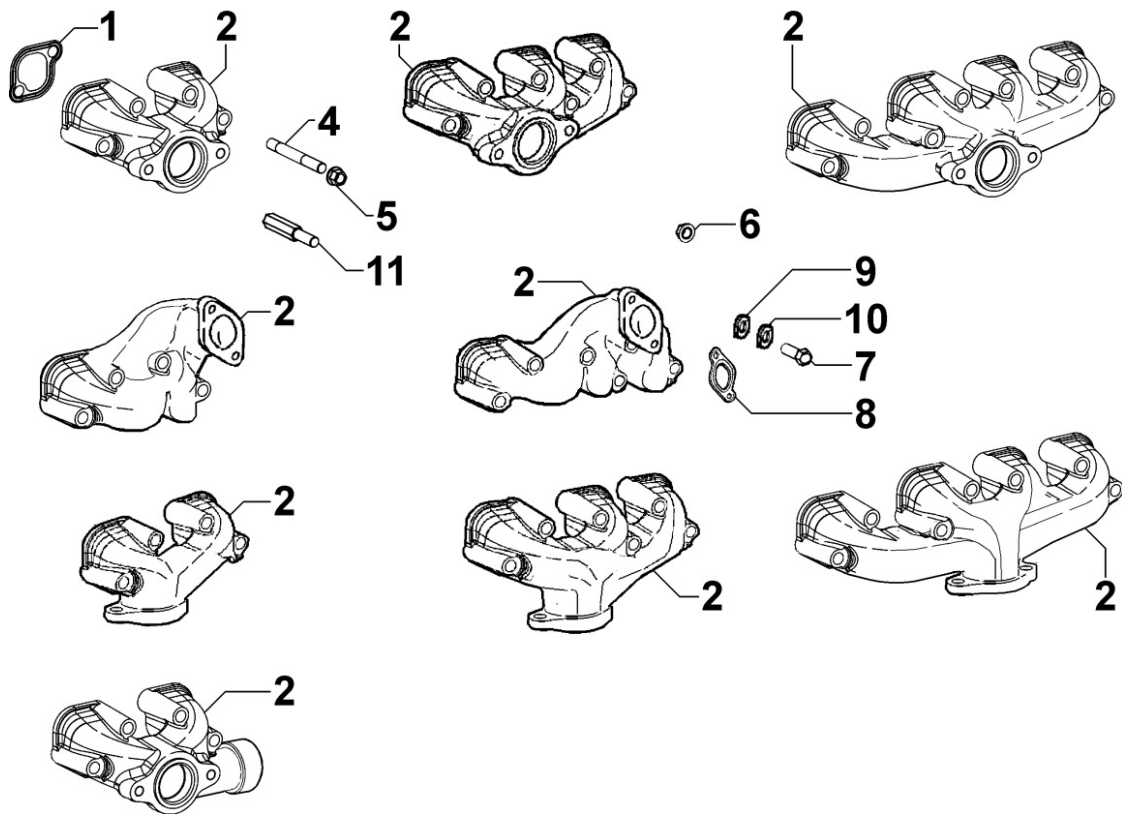

8085320080 - EXHAUST GAS MANIFOLD

Pos	Kit	Included In	Code	Description	Qty	Old Code	Tech. Info
1			ED0044200700-S	EXHAUST MANIFOLD GASKET	2		
2			ED0024862290-S	COLLETTORE SCARICO U.BASSO 602	1		
4			ED0067800280-S	STUD M8X55 UNI5911 ACC.C40 Zn	4		
5			ED0032401630-S	HEX FLANG HEAD NUT M8 RM	4