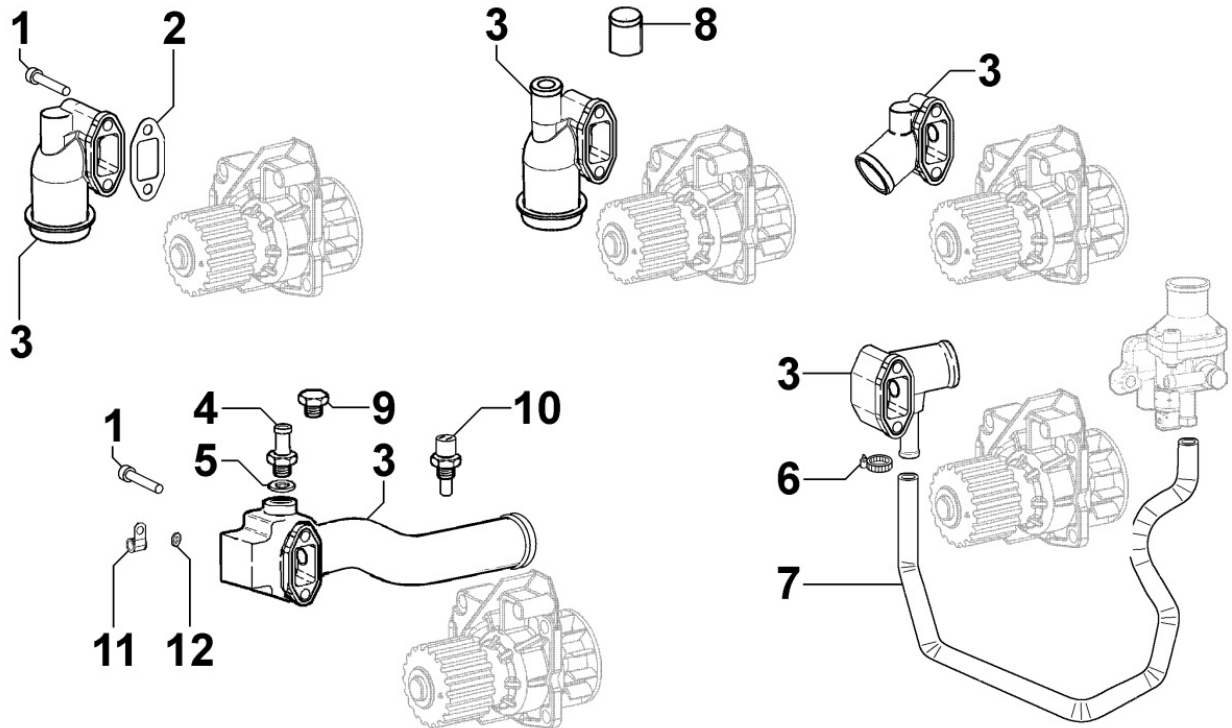

8075320010 - COOLANT INLET FLANGE

Pos	Kit	Included In	Code	Description	Qty	Old Code	Tech. Info
1			ED0097300160-S	SOC HEAD SCREW M6X35-5931.8G+ZN.B	2		
2			ED0045011580-S	WATER PUMP INLET FLANGE GASKET	1		
3			ED0038660460-S	Inlet pipe for water pump	1