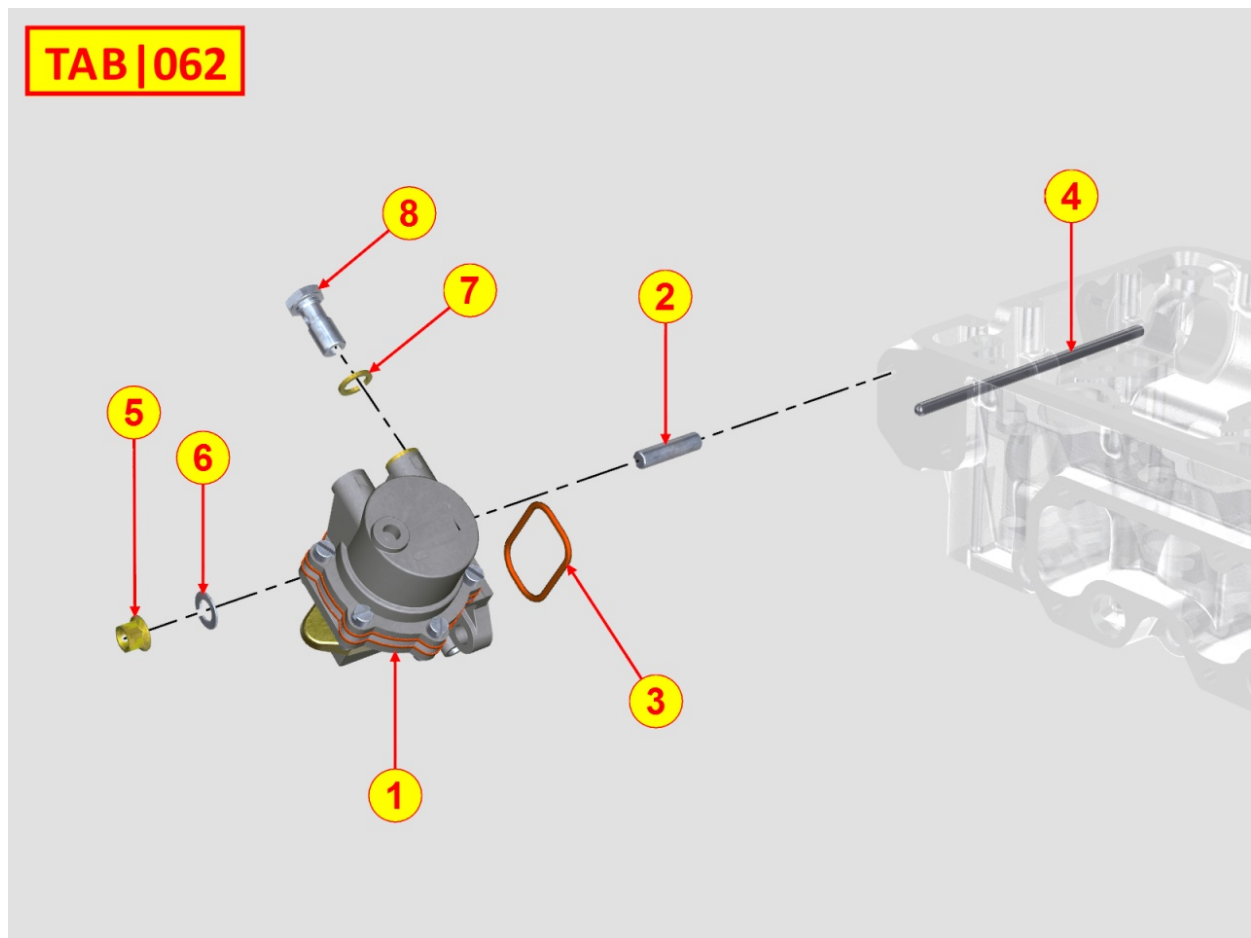

8062320390 - FUEL FEED PUMP

TAB | 062

Pos	Kit	Included In	Code	Description	Qty	Old Code	Tech. Info
1			ED0065851510-S	FUEL FEED PUMP	1		
2			ED0067800080-S	STUD M8X20	2		
3			ED0012000870-S	OR 3150	1		
4			ED0072007210-S	FUEL PUMP PUSH ROD	1		
5			ED0032401640-S	NUT	2		
6			ED0075550290-S	BEL WASHER D15/8.4 0.8 T	2		
7			ED0046700590-S	COPPER WASHER D14/10.2 1.	4		
8			ED0019011930-S	UNION BOLT M 10	2