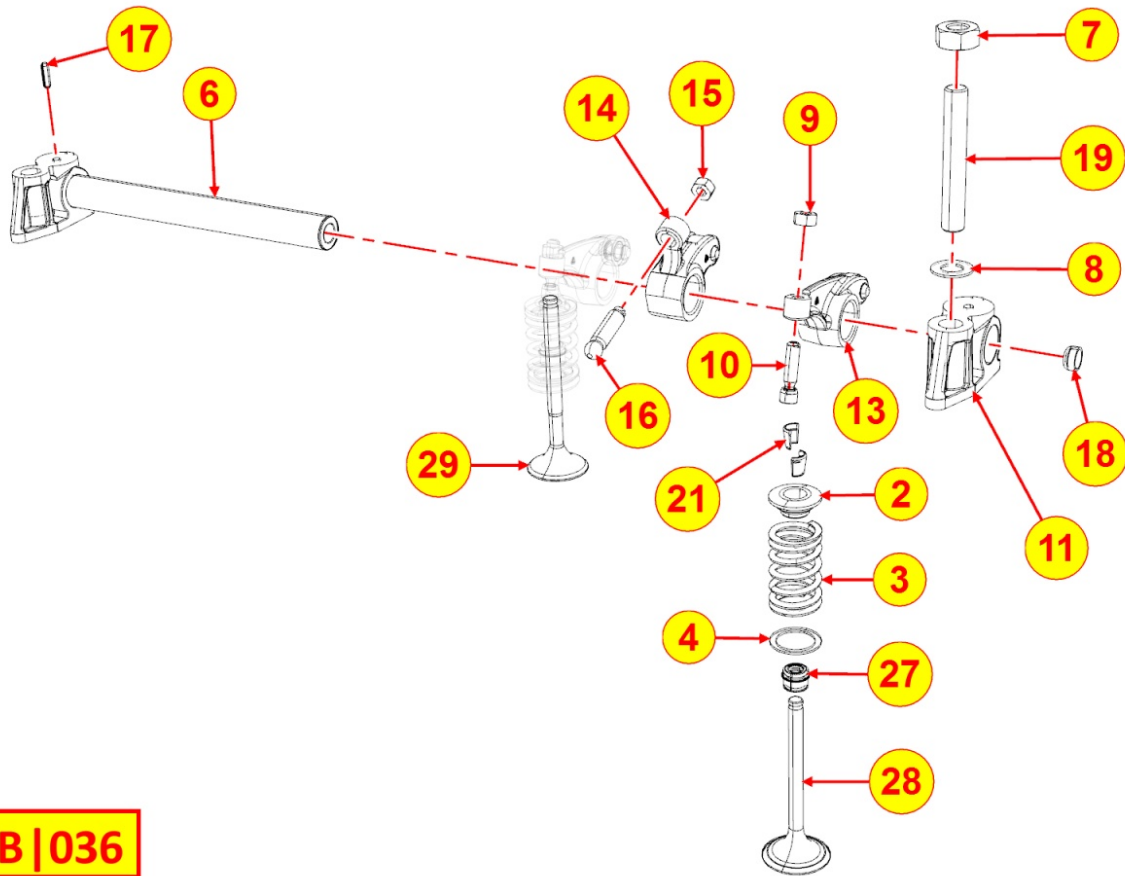

8036320110 - ROCKER ARMS / VALVES

TAB | 036

Pos	Kit	Included In	Code	Description	Qty	Old Code	Tech. Info
2	B		ED0064100170-S	RETAINER WITH HALF COLLETTES	4/6/8*		
3			ED0057551370-S	*VALVE SPRING	4		
4			ED0076251850-S	WASHER D.19X25X1	4		
6	A		ED0060451100-S	ROCKER ARM ASSY	1		
6	E	(A)	ED0060450850-S	R.ARM SHAFT	1		⚠
7			ED0032400330-S	NUT M10X1,5-UNI.5588-8S+ZN.B	3		
8			ED0076251300-S	WASHER D19/10.2 1.0 THK	3		
9		(A) (C)	ED0032400080-S	NUT M6-Cl.8 type 1-ISO	1		
10		(A) (C)	ED0098500880-S	ADJ.SCREW	1		
11		(A)	ED0086151050-S	SUPPORT	2		
13	C	(A)	ED0015411930-S	ROCKERARM	4		
14	D	(A)	ED0015412200-S	ROCKERARM	2		
15		(A) (D)	ED0032401510-S	NUT M8X1 UNI 5588-8G	1		
16		(A) (D)	ED0098501100-S	ADJ.SCREW	1		
17		(A) (E)	ED0084300610-S	TAPER PIN 'D 10	1		
18		(A) (E)	ED0090001480-S	PLUG D.11	2		
19			ED0068000880-S	STUD 10X45 UNI5914-66	3		
21		(B)	ED0080570030-S	HALF COLLET TRW 083.006.007.00.1	8		
27			ED0045350150-S	VALVE STEM SEAL	4		⚠
28			ED0096521570-S	*INTAKE VALVE	2		⚠
29			ED0096851500-S	*EXHAUST VALVE	2		⚠