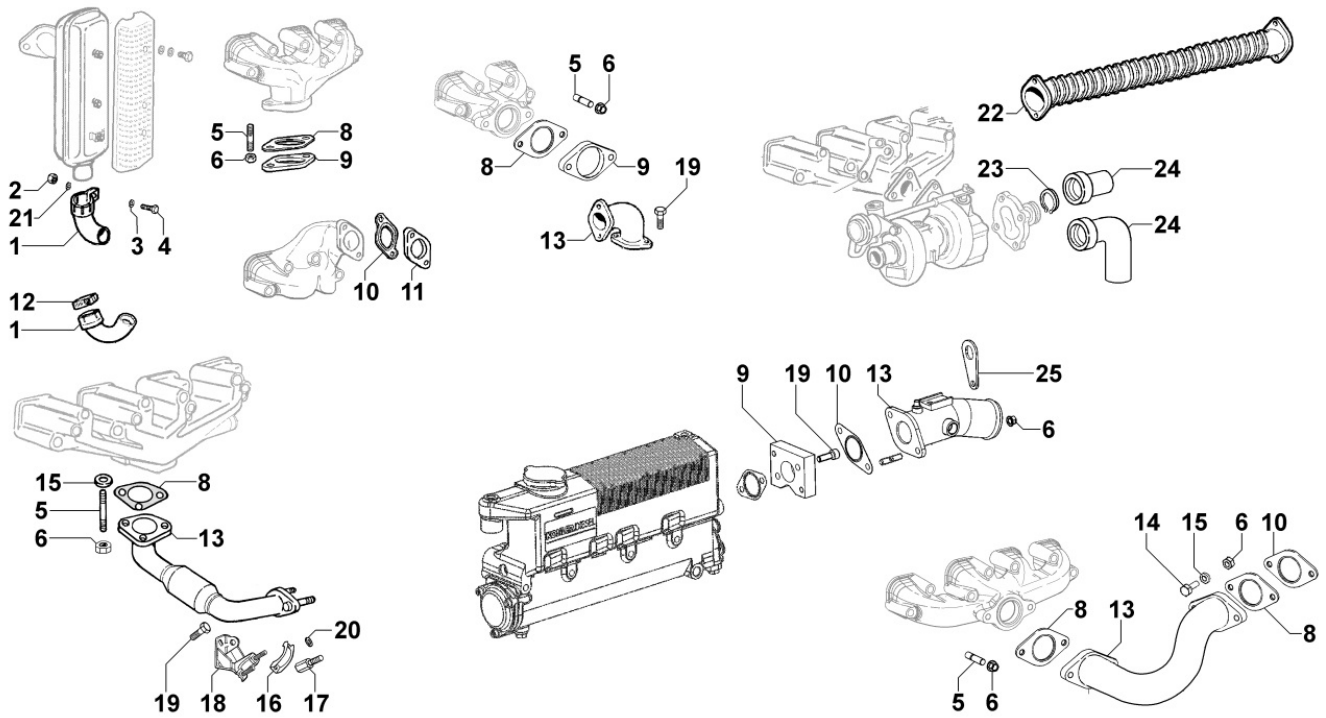

8087320470 - EXHAUST GAS ACCESSORIES

Pos	Kit	Included In	Code	Description	Qty	Old Code	Tech. Info
5			ED0067801710-S	STUD M8x22	2		
6			ED0032401630-S	HEX FLANG HEAD NUT M8 RM	2		
8			ED0045011010-S	GASKET EXHAUST MANIFOLD	1	ED0045011130-S	
9			ED0037810620-S	FLANGIA GR.6	1		
9			ED0038250200-S	FLANGE FOR SILENCER	1		
10			ED0044200760-S	GUARN.X FLANGIA SCAR.LGW METAL	1