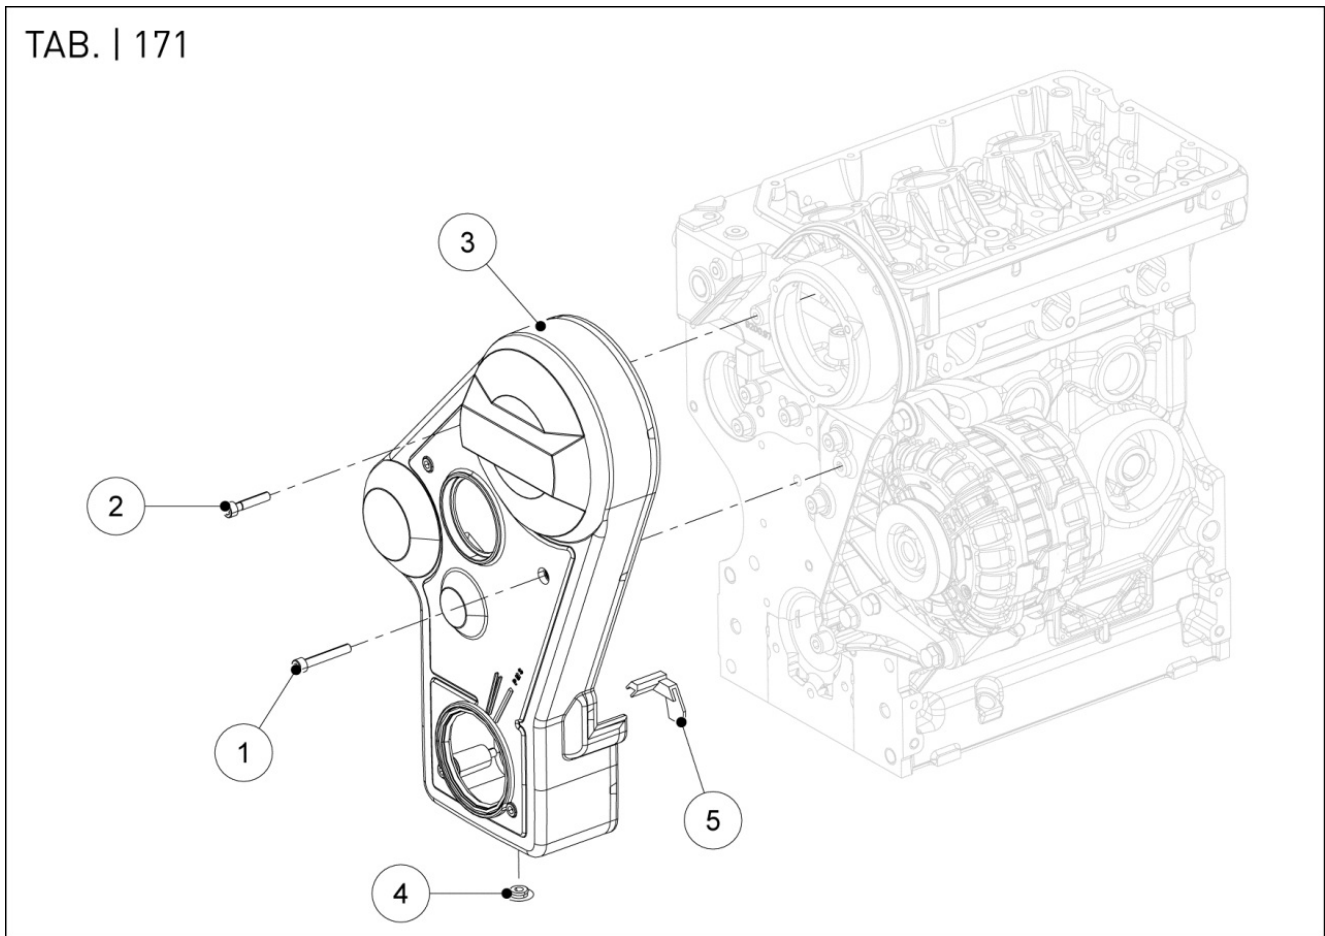

8171320070 - TIMING GEAR GUARD

TAB. | 171

Pos	Kit	Included In	Code	Description	Qty	Old Code	Tech. Info
1			ED0097300150-S	SOC HEAD SCREW M6X30-5931.8G+ZN.B	1		
2			ED0097320160-S	SOC HEAD CAP SCR M6X40L 8.8	4		
3			ED0069277050-S	TIMING BELT COVER RIG/BRUTUS	1		
4			ED0090000780-S	PLUG D.9-10	1		
5			ED0045801680-S	RUBBER PLUG	1