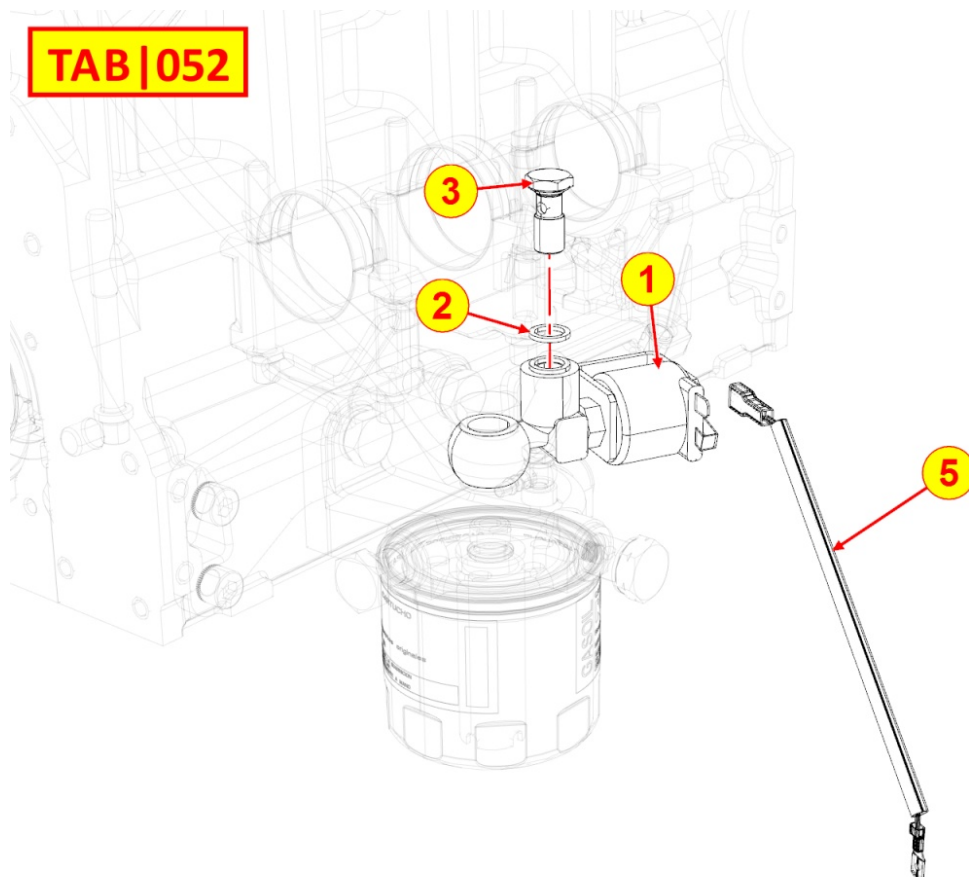

8052320080 - ELECTROVALVE

Pos	Kit	Included In	Code	Description	Qty	Old Code	Tech. Info
1			ED0035871190-S	SOLENOID FUEL STOP VALVE MOD.5254 NF	1		
2			ED0046700590-S	COPPER WASHER D14/10.2 1.	2		
3			ED0019011930-S	UNION BOLT M 10	1		
4			ED0024710060-S	NYLON COLLAR	1		
5			ED0021858780-S	CAVO/CABLE N	1