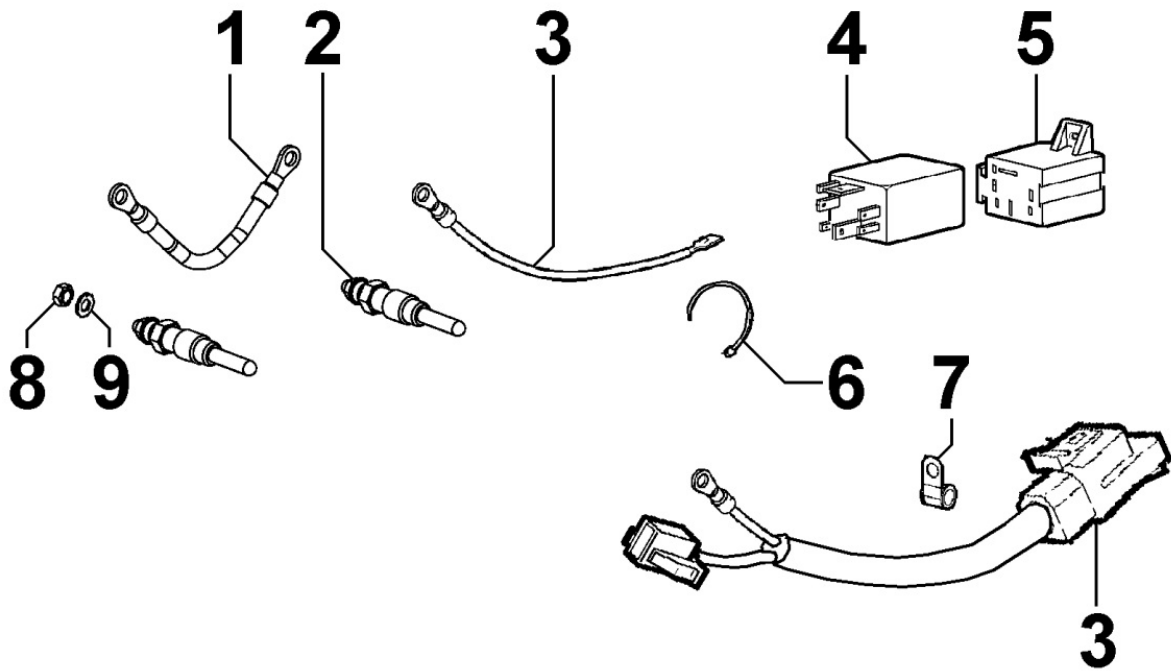

8106320010 - GLOW PLUGS / CONTROL UNIT

Pos	Kit	Included In	Code	Description	Qty	Old Code	Tech. Info
1			ED0021855480-S	CONNECTION CABLE	1		
2	A		ED0021000890-S	GLOW PLUG	2	ED0021000980-S	
3			ED0021858670-S	CONNECTION CABLE	1		
6			ED0024710190-S	NYLON COLLAR PLT2I-MO 3,6x203	1		
8		(A)	ED0032400040-S	NUT M5 UNI 5588 6s PG Zinc Pla	2/3/4	ED0032400050-S	
9		(A)	ED0076260660-S	WASHER	2/3/4