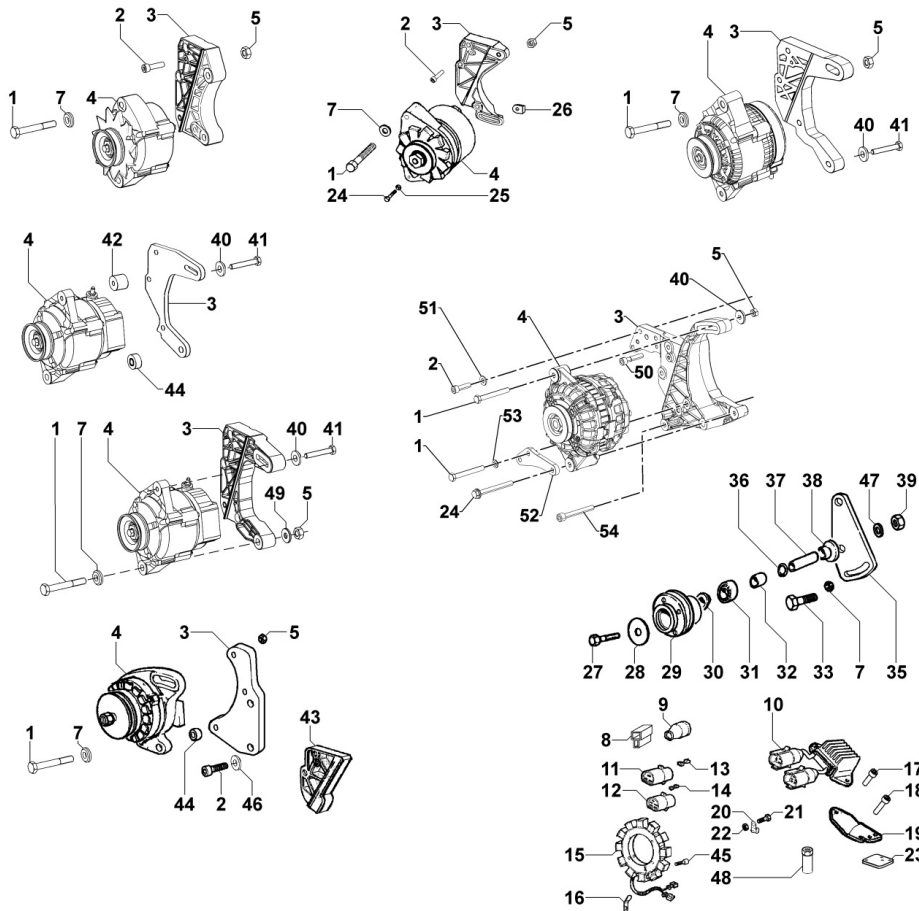

8100320640 - VOLTAGE ALTERNATOR

Pos	Kit	Included In	Code	Description	Qty	Old Code	Tech. Info
2			ED0097320640-S	SOC HEAD SCREW M8x30-5931.8G+Zn.B	2		
9			ED0021450650-S	CAP	2		⚠
10			ED0073623990-S	REGOLATORE 30A CON CAVI E W	1	ED0073623240-S	⚠
11			ED0015571280-S	CONNECTION BOX	1		⚠
12			ED0015571300-S	CONNECTOR	1		
13			ED0091801320-S	END	1		
14			ED0091800560-S	END	2		
15			ED0085650900-S	STATOR	1		⚠
16			ED0062751540-S	PIASTRA/PLATE D	1		
17			ED0097310300-S	SCREW	4		
18			ED0097301180-S	*SCREW M8x22 UNI5931-8.8+Z	2		
19			ED0085456450-S	STAFFA FISS. REGOLAT. INCLINAT	1		
19			ED0085453990-S	Staffa supp. regol/brace VOLT.REGU supp.	1		
20			ED0036170880-S	CLAMP	1		
21			ED0017700020-S	HEX.HEAD.SCR.M8X16-5739-	1		
22			ED0032400180-S	HEX NUT M8 1.25P STEEL 8	1		
43			ED0038000350-S	ALTERNATOR HOLE PLUG FLANGE	1