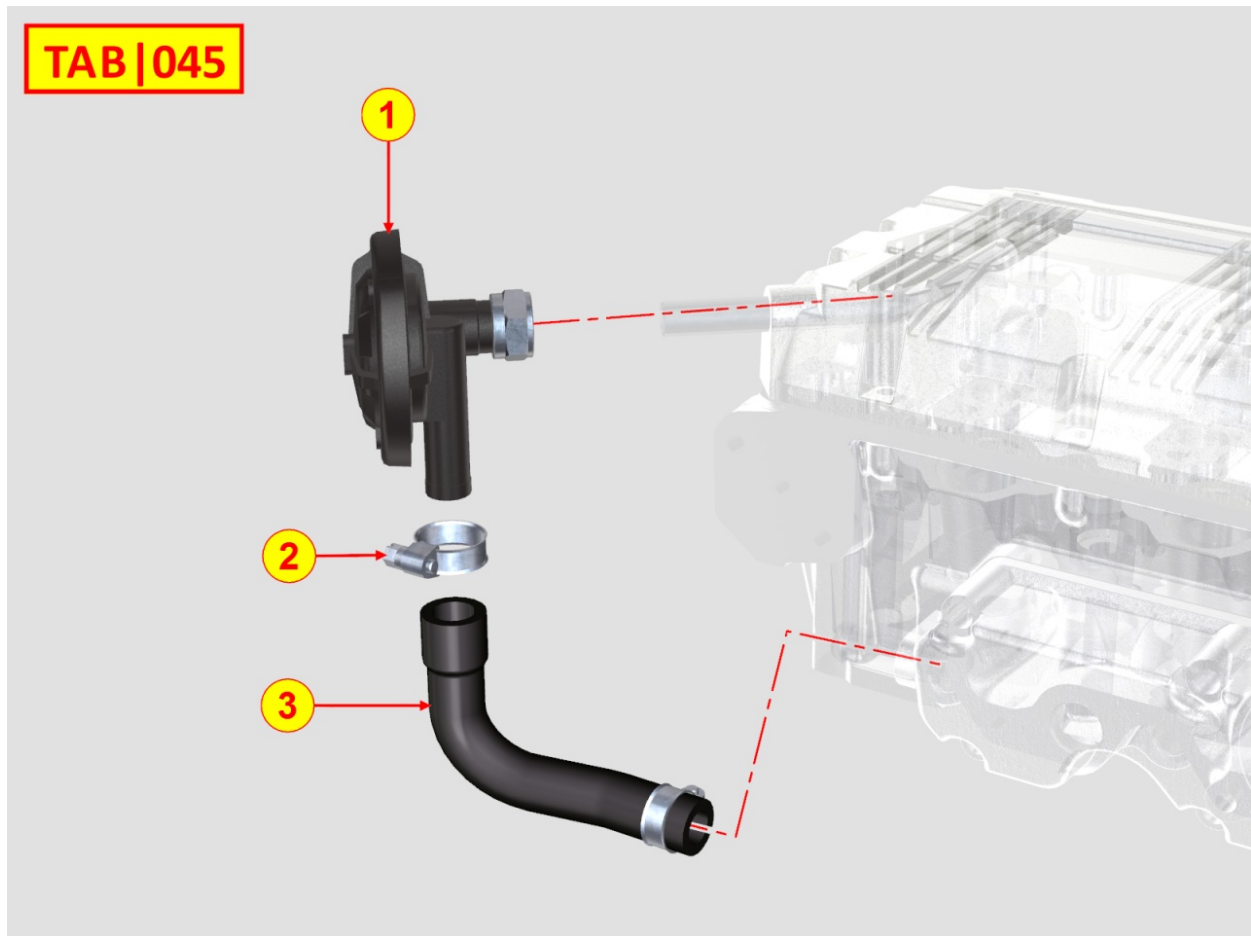

8045320020 - BREATHER SYSTEM

Pos	Kit	Included In	Code	Description	Qty	Old Code	Tech. Info
1			ED0096800340-S	BREATHING VALVE ASSY	1		
2			ED0036301470-S	CLAMP d.12-22 SX9C W2	2		
3			ED0094000980-S	BLOW-BY DRAIN HOSE	1