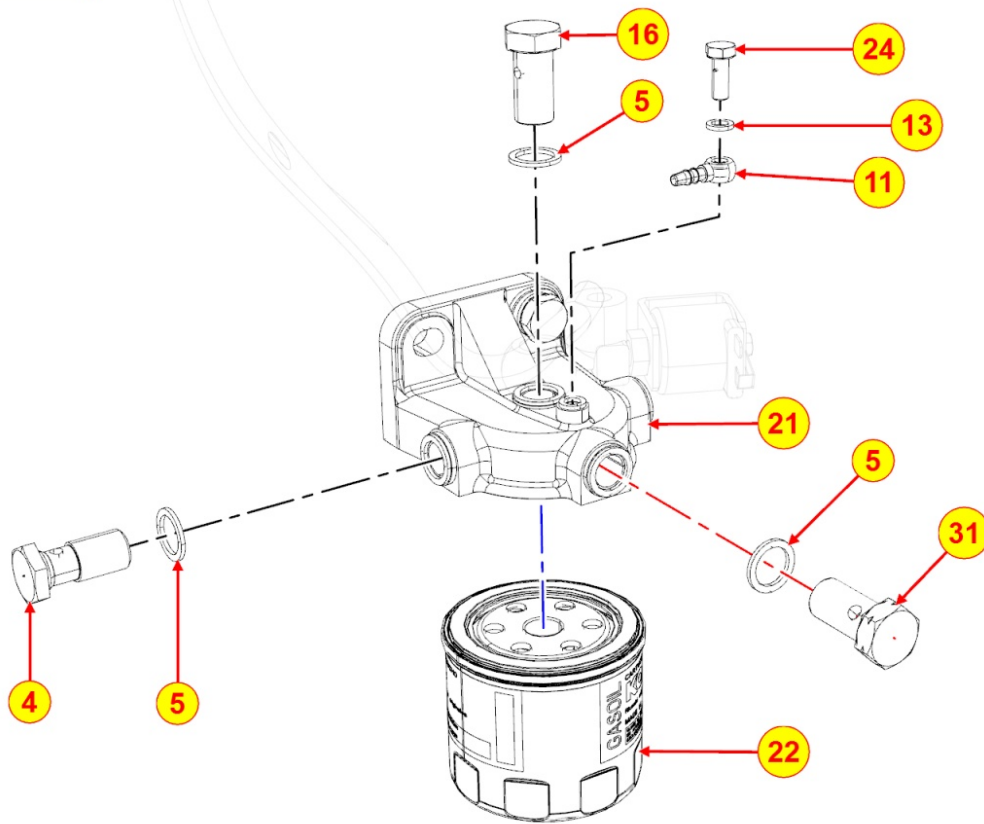

8061320740 - FUEL FILTER

TAB | 061

Pos	Kit	Included In	Code	Description	Qty	Old Code	Tech. Info
4			ED0015700450-S	Banjo bolt	1		
5			ED0046700610-S	COPPER WASHER D19/14.2 1.5 THK	6		
11			ED0072701080-S	BANJO D.6	1		
13			ED0046700620-S	COPPER WASHER D10/6.2 1.5 THK	2		⚠
16			ED0019010320-S	Banjo bolt 14X1	1		
21	A		ED0037301030-S	§FILT. GASOL.COMPL. SPEC.	1		⚠
22		(A)	ED0021752560-S	FUEL FILTER CARTRIDGE	1		⚠
24			ED0019010330-S	Banjo bolt M 6X 1	1		
31			ED0096800490-S	FUEL FILTER VALVE	1