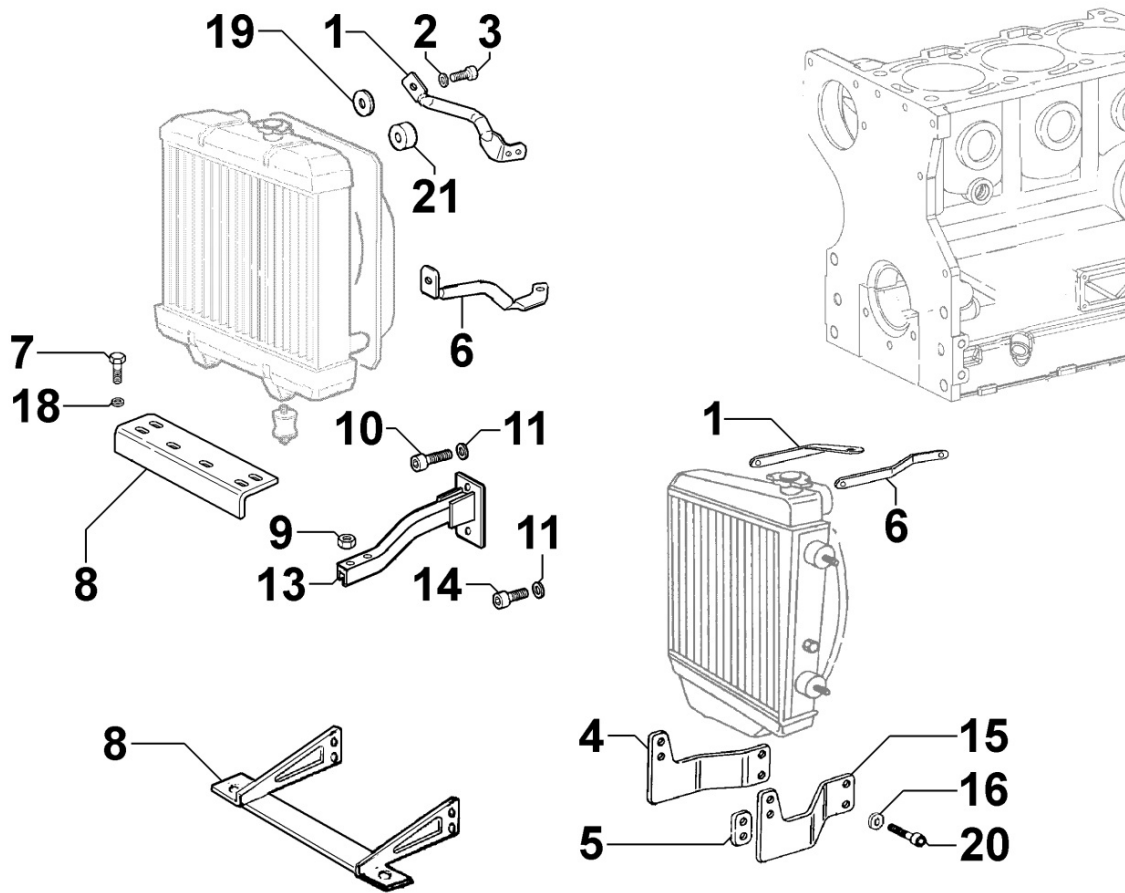

8067320100 - FIXING FOR COOLANT RADIATOR

Pos	Kit	Included In	Code	Description	Qty	Old Code	Tech. Info
1			ED0092651570-S	TIEROD	1		
4			ED0085453800-S	RIGHT BRACKET	1		⚠
5			ED0035273240-S	DISTANZIALE/SPACER D A 10	2		
6			ED0092651580-S	TIEROD	1		
15			ED0085453810-S	LEFT BRACKET	1		⚠
16			ED0076450060-S	BEL WASHER D13/8.4 0.8 T	4		
20			ED0097320740-S	SOC HEAD SCR M8X20L UNI5931 ST	4