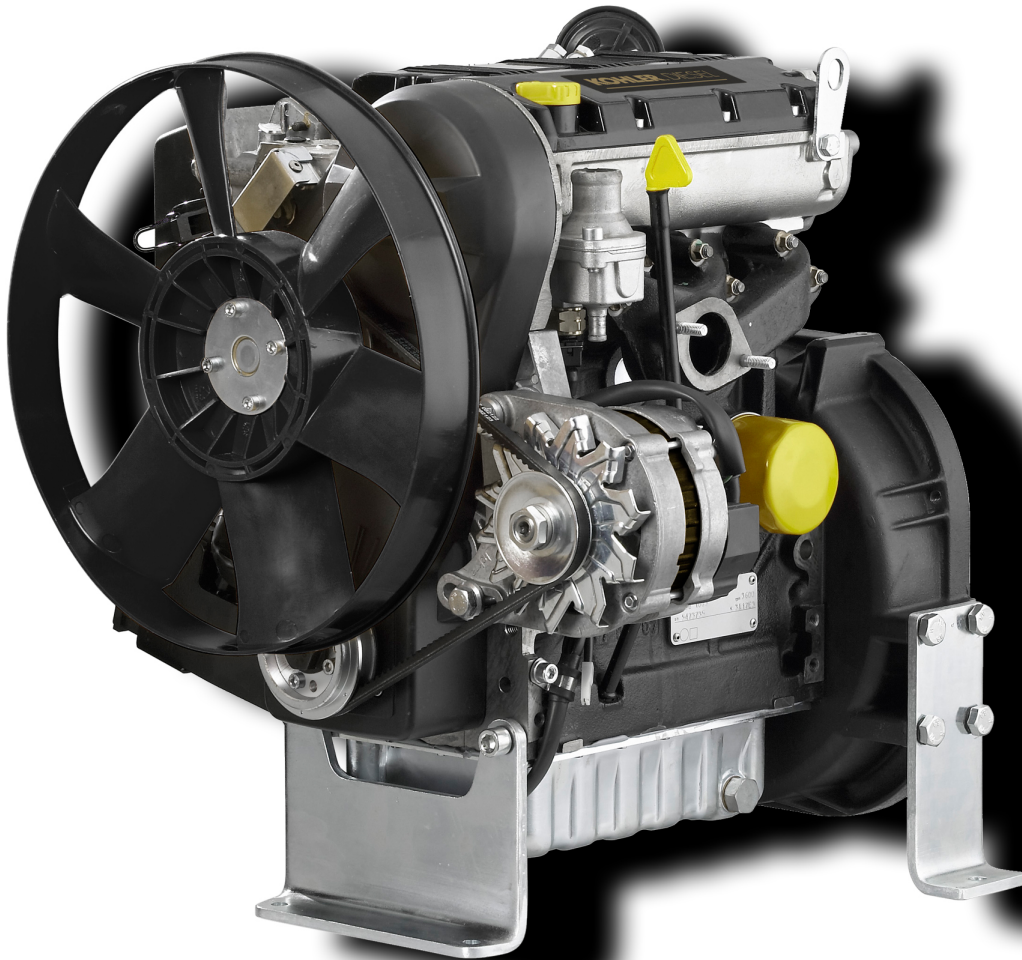

ED4A5305

Spare Parts Catalogue

LDW702

Update Date 24/04/2018