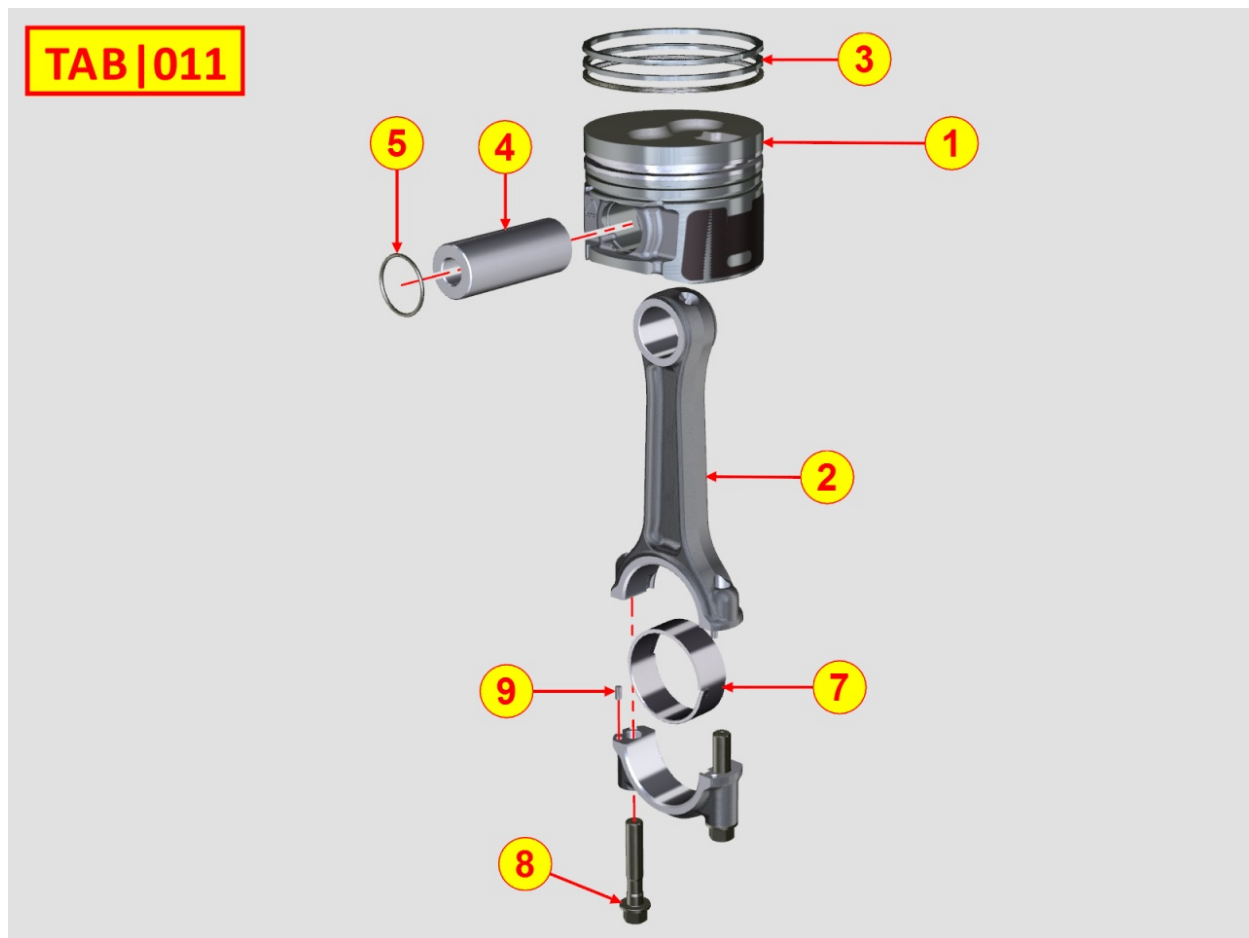

8011320110 - PISTON / CONNECTING ROD

Pos	Kit	Included In	Code	Description	Qty	Old Code	Tech. Info
1	A		ED0065015130-S	COMPLETE PISTON FOCS 1404 +0,50	2		
1	A		ED0065015120-S	PISTON SET STD	2		
1	A		ED0065015140-S	COMPLETE PISTON FOCS 1404 +1,00	2		
2	B		ED0015262260-S	*CONNECTING ROD ASSY.	2		⚠
3		(A)	ED0082112500-S	SEGMENTS SERIES STD FOCS 1404 +1.00	2/3/4		
3		(A)	ED0082112480-S	RINGS STAND.	2/3/4		
3		(A)	ED0082112490-S	SEGMENTS SERIES STD FOCS 1404 +0,50	2/3/4		
4		(A)	ED0084800810-S	PISTON PIN 20X55 f.10,5	2		
5		(A)	ED0012610990-S	PISTON CIRCLIP	4		
6		(B)	ED0016300380-S	SMALL END BUSH	2/3/4		⚠
7			ED0016401180-S	UNDER SIZE CONNECTING ROD -0,50	2/3/4		⚠
7			ED0016401170-S	UNDER SIZE CONNECTING ROD -0,25	2/3/4		⚠
7			ED0016401160-S	BEARING STD	2/3/4		⚠
8		(B)	ED0017701010-S	CONROD SCREW FL 8X1X42 R12	4/6/8