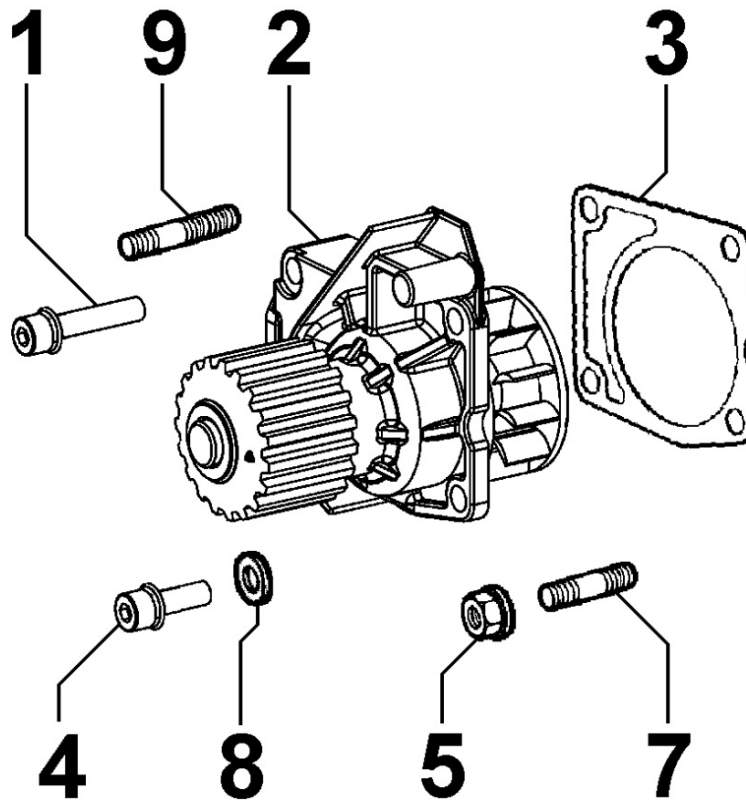

8077320010 - COOLANT PUMP

Pos	Kit	Included In	Code	Description	Qty	Old Code	Tech. Info
1			ED0017701780-S	HEX FLANG HEAD M8x35 8G+Zn.B	2		
2			ED0065844380-S	WATER PUMP	1		
3			ED0045802150-S	WATER PUMP GASKET STEEL FOAM	1		
4			ED0017701600-S	HEX FLANG HEAD M8x16-8G+ZN.B	2