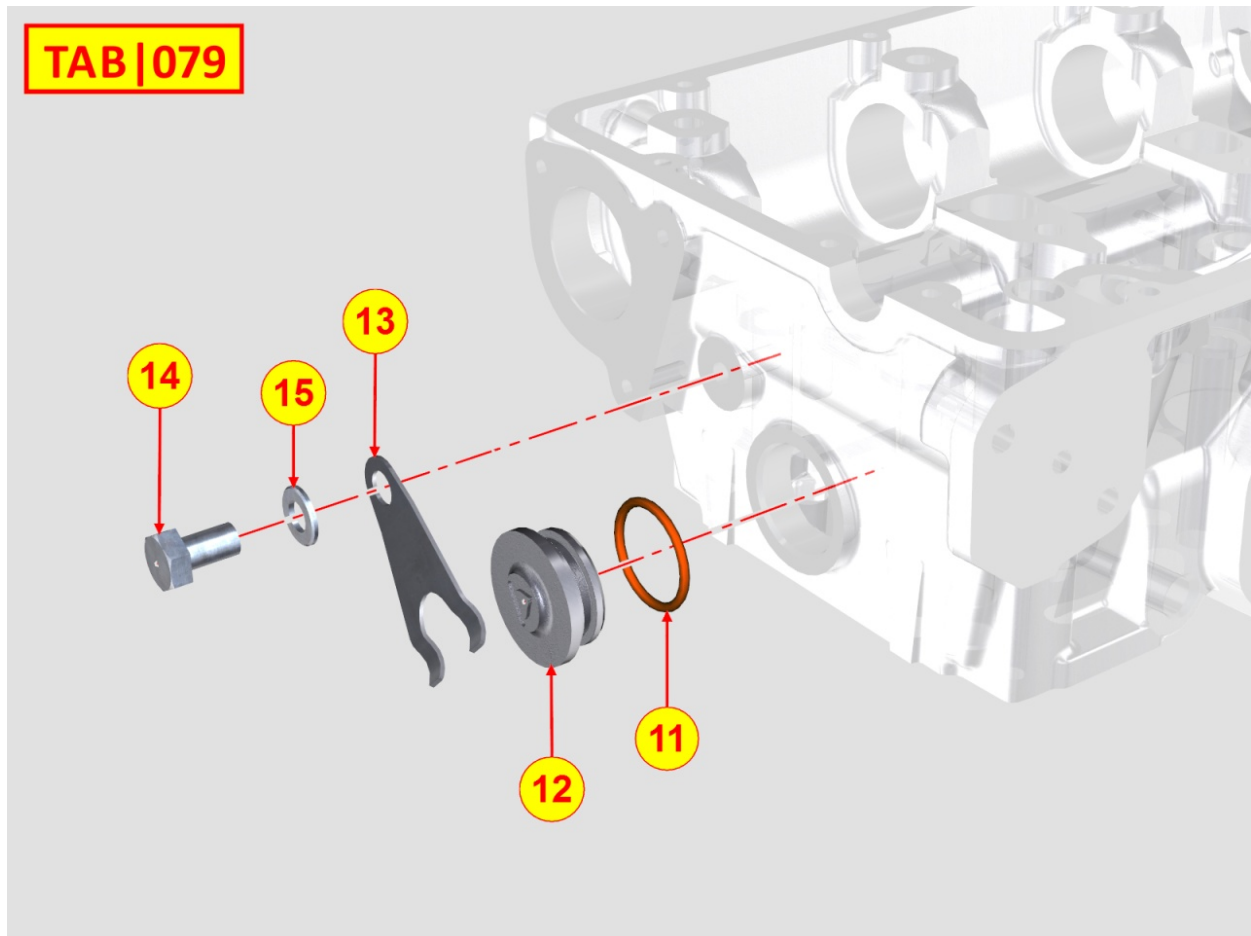

8079320040 - FITTING FOR CAB HEATING

Pos	Kit	Included In	Code	Description	Qty	Old Code	Tech. Info
11				802132...0			
12			ED0090650070-S	CYLINDER HEAD PLUG	1		
13				802132...0			
14				802132...0			
15				802132...0