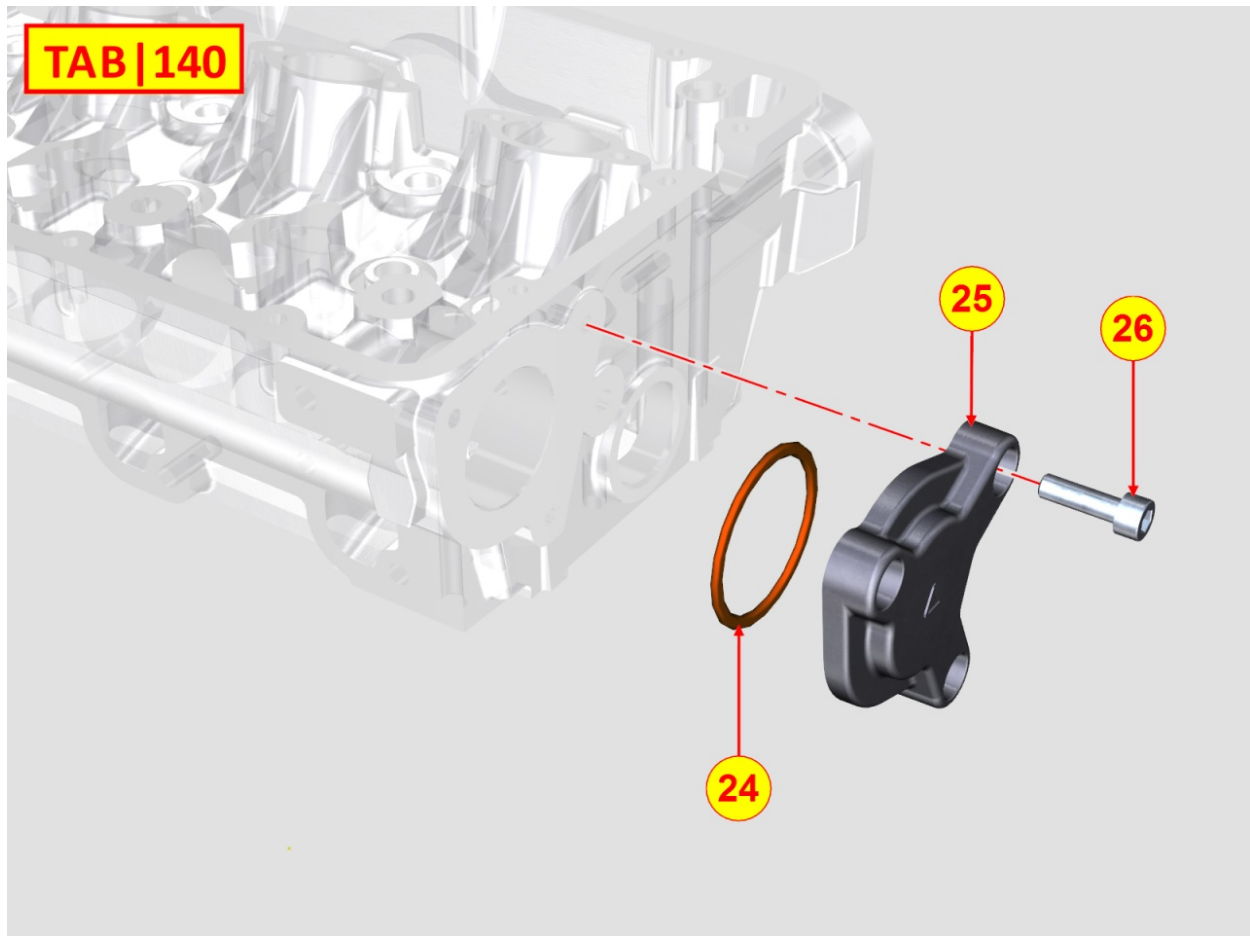

8140320040 - 3rd PTO

Pos	Kit	Included In	Code	Description	Qty	Old Code	Tech. Info
24			ED0012002330-S	OR 40,95X2,62 U	1		
25			ED0038000260-S	THIRD PTO COVER	1		
26			ED0097304160-S	SOCKET HEAD SCREW M6X20 WITH DRYLOC	3