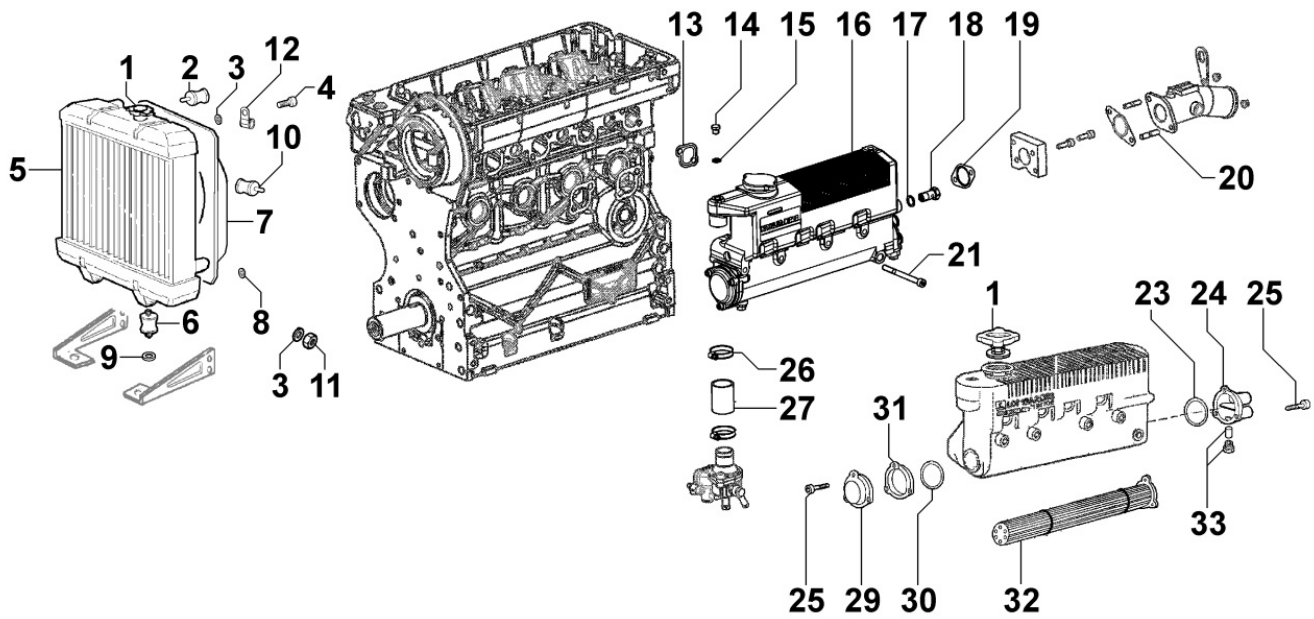

8073321240 - COOLANT RADIATOR

Pos	Kit	Included In	Code	Description	Qty	Old Code	Tech. Info
1		(A) (B)	ED0090001840-S	TAPPO INTRODUC.0.9 BAR	1		
3			ED0076250080-S	PLAIN WASHERS 6,4X12,5X1,6	3		
5	D		ED0073503850-S	COMPL.ALLUMINIUM SING.CIRC. H2O RADIATOR	1		⚠
7		(D)	ED0025694670-S	SHROUD	1		
10		(D)	ED0086362310-S	DUMPER SUPP.FOR RADIATOR	4		⚠