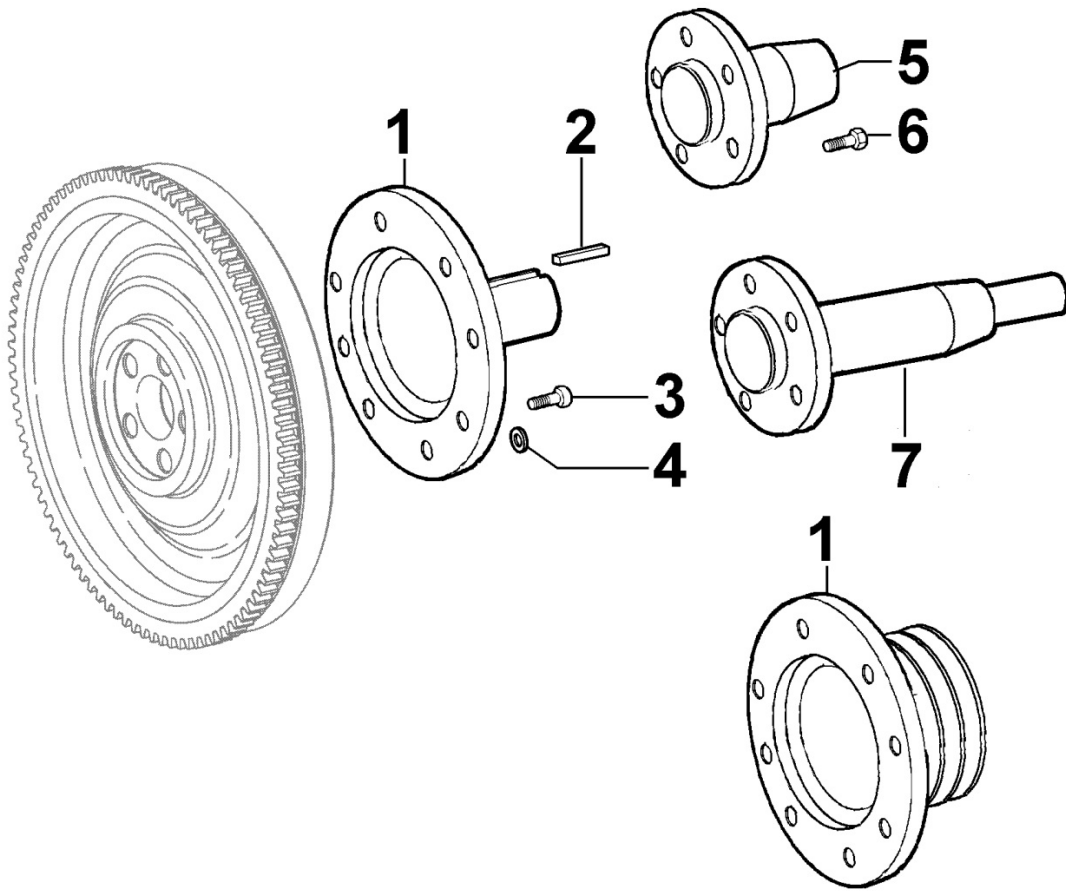

8162320040 - 1st PTO ACCESSORIES

Pos	Kit	Included In	Code	Description	Qty	Old Code	Tech. Info
1			ED001111270-S	ALBERO PER PRESA DI MOTO DI	1		
2			ED0022800500-S	KEY 6,32x6,32x60	1		
3			ED0097300440-S	VITE TCEI 10X25-5931.12.9+DACR	8