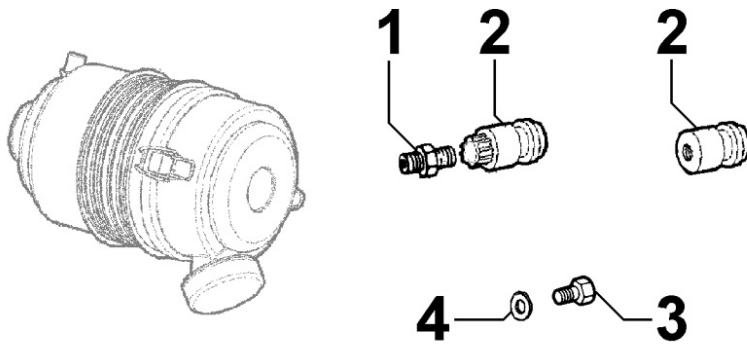

8084320010 - AIR FILTER DUST INDICATOR

Pos	Kit	Included In	Code	Description	Qty	Old Code	Tech. Info
2			ED0097001000-S	WARNING DEVICE	1