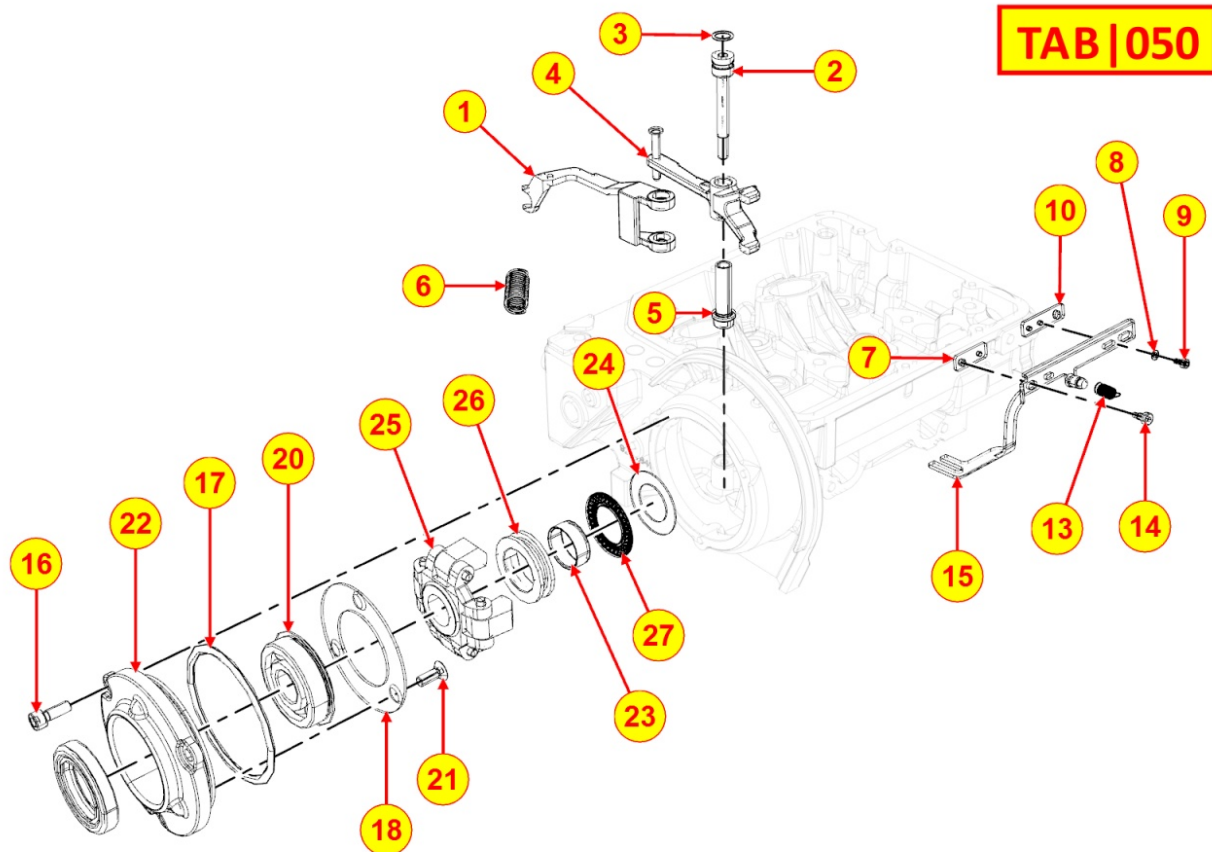

8050320520 - SPEED GOVERNOR

Pos	Kit	Included In	Code	Description	Qty	Old Code	Tech. Info
1	B		ED0048963600-S	LEVER ASSEMBLY	1		⚠
2		(B)	ED0061101010-S	REGULATOR LEVERS JURNAL	1		⚠
3		(B)	ED0012000370-S	O-RING 110	1		
4		(B)		POS. 1	1		
5		(B)	ED0019540200-S	SLEEVE	1		⚠
6			ED0056551850-S	DRIVE SPRING 3001/3600 RPM	1		⚠
7		(D) (E)	ED0063200710-S	PIASTRINA DI REGISTRO X ASTA	1		⚠
8		(D)	ED0076260370-S	RONDELLA PIANA 3,2X6X0,6	2/4/6		
9		(D)	ED0097320960-S	VITE TCEI M3X6 UNI5931 12.9	2		
10		(D) (E)	KDISC.		1	ED0063200730-S	
13			ED0056552570-S	EXTRAFUEL SPRING	1		⚠
14			ED0098652020-S	SPECIAL SCREW FOR PUMP RACK	2		
15	E		ED0013801030-S	INJECTION PUMP CONNECTING ROD	1		⚠
16			ED0097300100-S	SOC HEAD CAP SCR M6X16L STEEL	3		
17		(A)	ED0012020370-S	*O-RING 3281-GOMMA SILIC-	1		
18		(A)	ED0062751660-S	SPEED GOVERNOR RETAINER PLATE	1		
19		(A)	ED0012133030-S	Oil seal 52X35X9	1		
20		(A)	ED0030010660-S	BALL BEARING 6304 NR radiale rig	1		
21			ED0098001620-S	SOC HEAD SCREW M6X16 DRILOC 10.9	3		
22	A		ED0026902940-S	*SPEED GOVERNOR COVER	1		
23		(C)	ED0015850850-S	Du bush Dia 25x28x10	1		
24			ED0073520630-S	TRUST WASHER AS25X42X1	1		
25			ED0088050480-S	SPEED GOVERNOR SUPPORT ASSY	1		
26	C		ED0054012500-S	SLEEVE	1		
27			ED0031101650-S	TRUST NEEDLE BEARING AXK2542	1