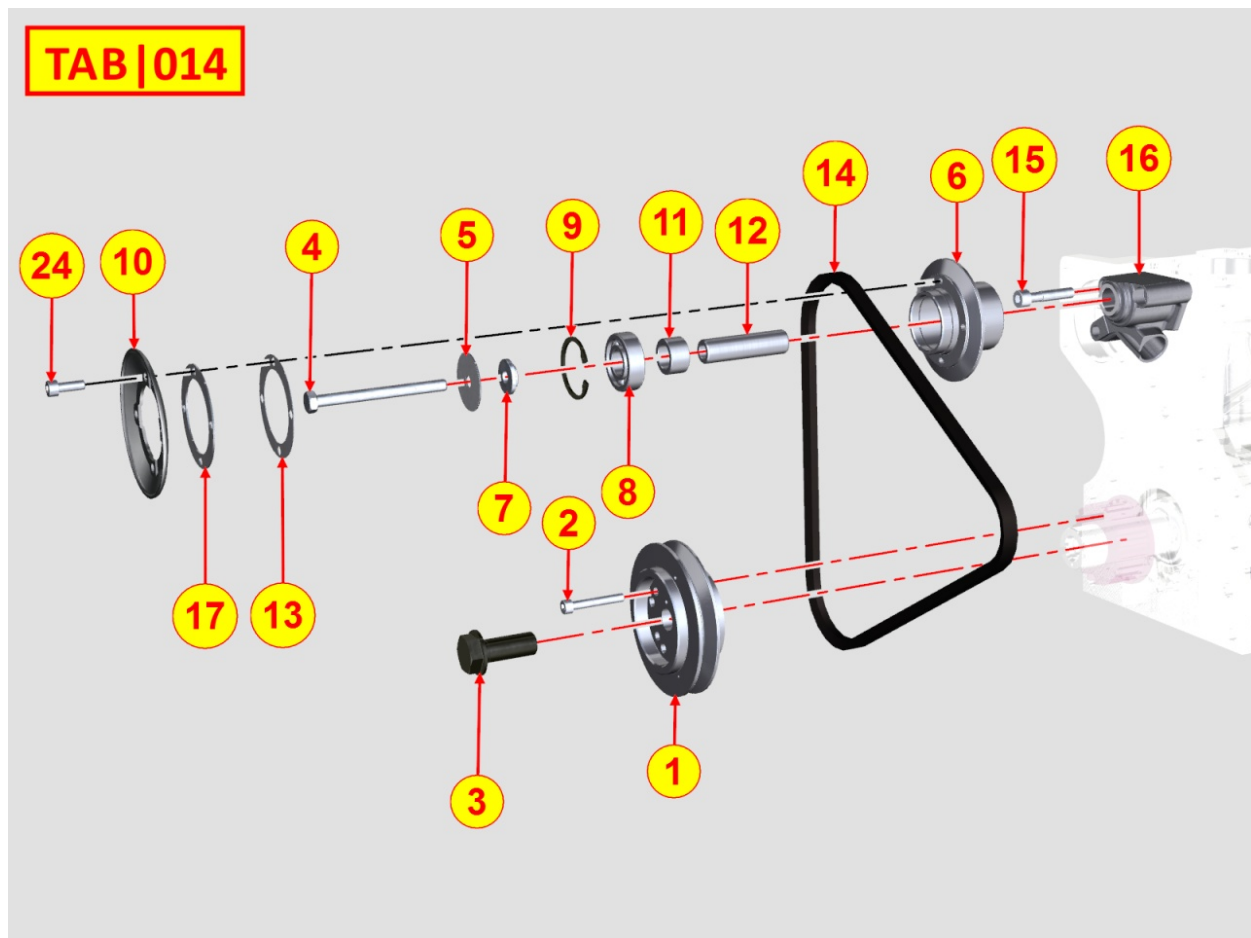

8014320060 - PULLEYS / BELT

Pos	Kit	Included In	Code	Description	Qty	Old Code	Tech. Info
1			ED0070511430-S	Crankshaft pulley (driving pulley) 1 gro	1		
2			ED0097320160-S	SOC HEAD CAP SCR M6X40L 8.8	4		
3			ED0098653190-S	CRANKSHAFT BOLT	1		
4			ED0017700220-S	HEX SCREW M8X90-5737-8G+ZN.B	1		
5			ED0075150060-S	DUST SEAL	1		
6	A		ED0070511660-S	PULLEY	1		
6		(A)	ED0080751000-S	SEMIPULEG/PULLEY	1		
7			ED0075900070-S	CENTERING WASHER	1		
8		(A)	ED0030020320-S	BEARING	2		
9		(A)	ED0012400390-S	INTERNAL CIRCLIPS D.4	2		
10			ED0080750950-S	SEMIPULEGGIA VENTILATORE	1		
11		(A)	ED0034660460-S	DISTANZIALE 17,1X25X14	1		
12		(A)	ED0062050280-S	AXLE BEARING FAN SUPPORT	1		
13			ED0075500160-S	RONDELLA DISTANZIATRICE	2		
14			ED0024403050-S	V belt 6708	1		
15			ED0097300310-S	SOC HEAD CAP SCR M8X40L 1	3		
16			ED0088500530-S	FAN SUPPORT	1		
17			ED0075500200-S	RONDELLA DISTANZIATRICE	4