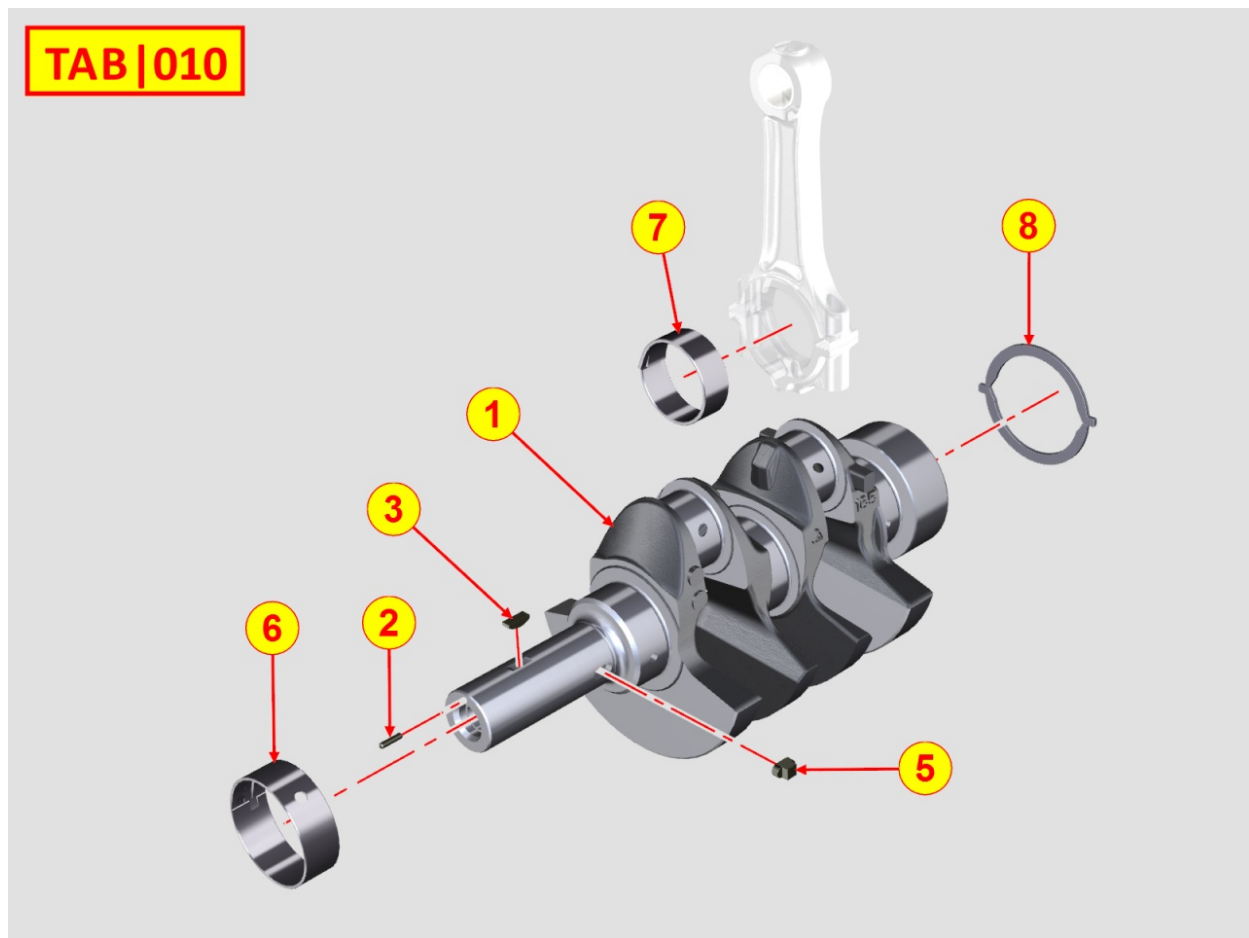

## 8010320100 - CRANKSHAFT

Pos	Kit	Included In	Code	Description	Qty	Old Code	Tech. Info
1	A		ED0010511040-S	CRANKSHAFT ASSY LDW702	1		
2		(A)	ED0084300040-S	TAPER PIN 3x12 DIN 1481	1		
3		(A)	ED0022801190-S	KEY 5X4	1		
4		(A)	ED0090801320-S	PLUG AVSEAL D6 02961-00607	2		
5		(A)	ED0022801490-S	KEY FOR OIL PUMP ROTOR 8MM	1		
6		(A)		802032...0	2/3/4/5		
7		(A)		801132...0	2/3/4		
8		(A)		802032...0	2		