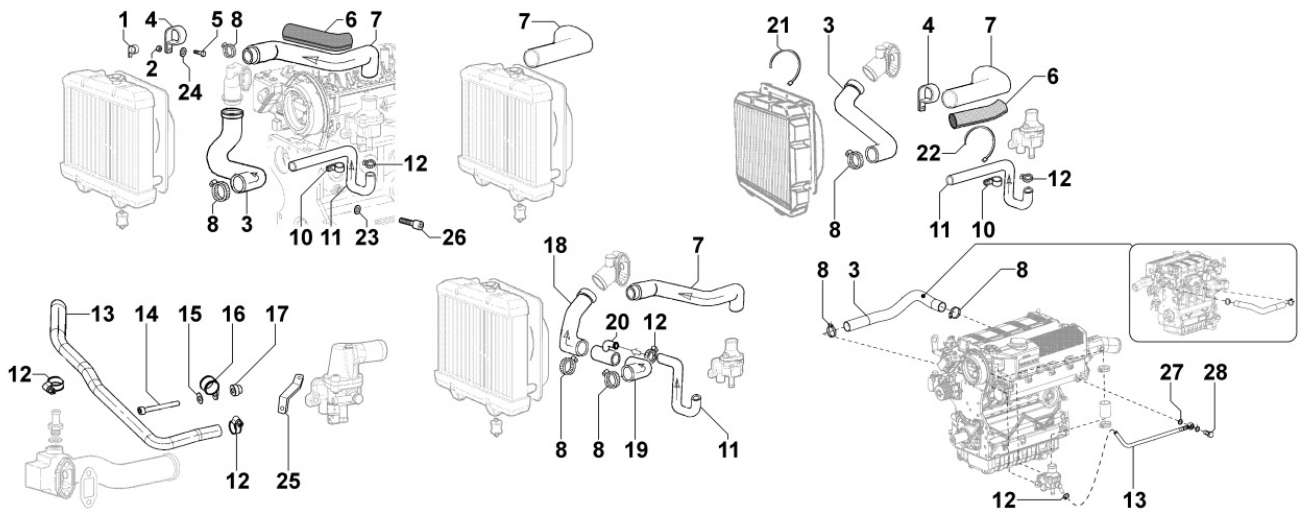

8068320430 - HOSES FOR WATER COOLER

Pos	Kit	Included In	Code	Description	Qty	Old Code	Tech. Info
6			ED0043400820-S	JACKET	2		
7			ED0053650700-S	HOSE	1		
8			ED0036301460-S	CLAMP d.25-40 SX9C W1	2		
10			ED0036170890-S	CALMP 20	1		
11			ED0093050730-S	BY PASS HOSE	1		
12			ED0036301470-S	CLAMP d.12-22 SX9C W2	1		
18			ED0053650690-S	HOSE	1		
19			ED0053650680-S	HOSE	1		
20			ED0093055090-S	TUBO INT. X MANICOTTI ASP H2O	1