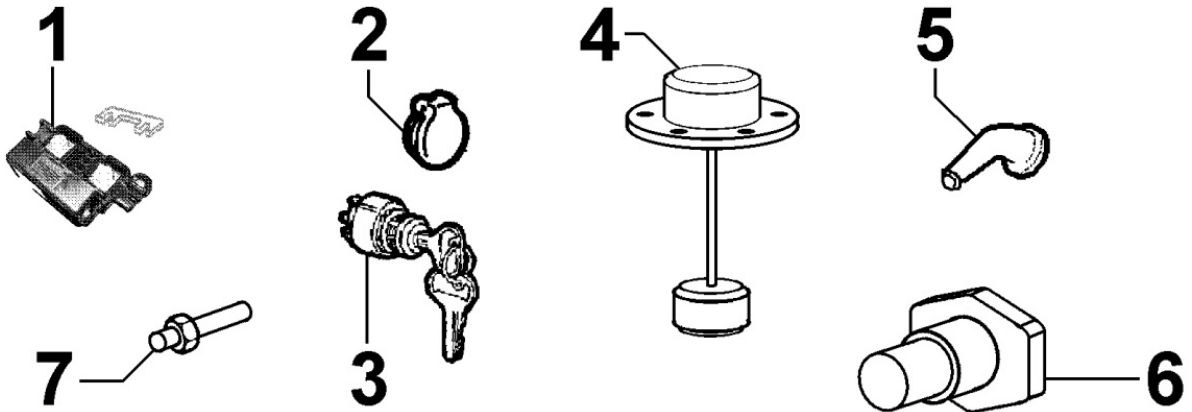

8108320010 - ELECTRICAL ACCESSORIES

Pos	Kit	Included In	Code	Description	Qty	Old Code	Tech. Info
3			ED0050410200-S	SWITCH	1