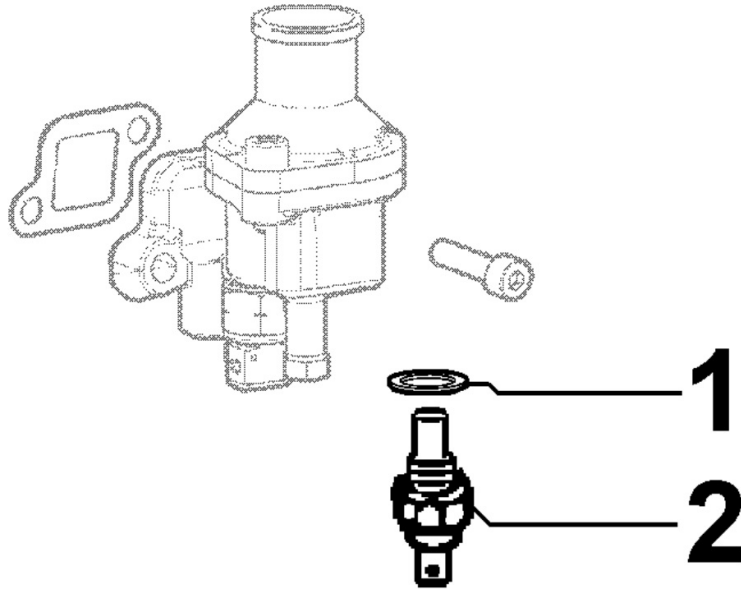

8104320020 - TEMPERATURE SENSORS

Pos	Kit	Included In	Code	Description	Qty	Old Code	Tech. Info
1			ED0046700610-S	COPPER WASHER D19/14.2 1.5 THK	1		
2			ED0091950940-S	SENSORE CENTRAL.PRERISC.CANDEL	1