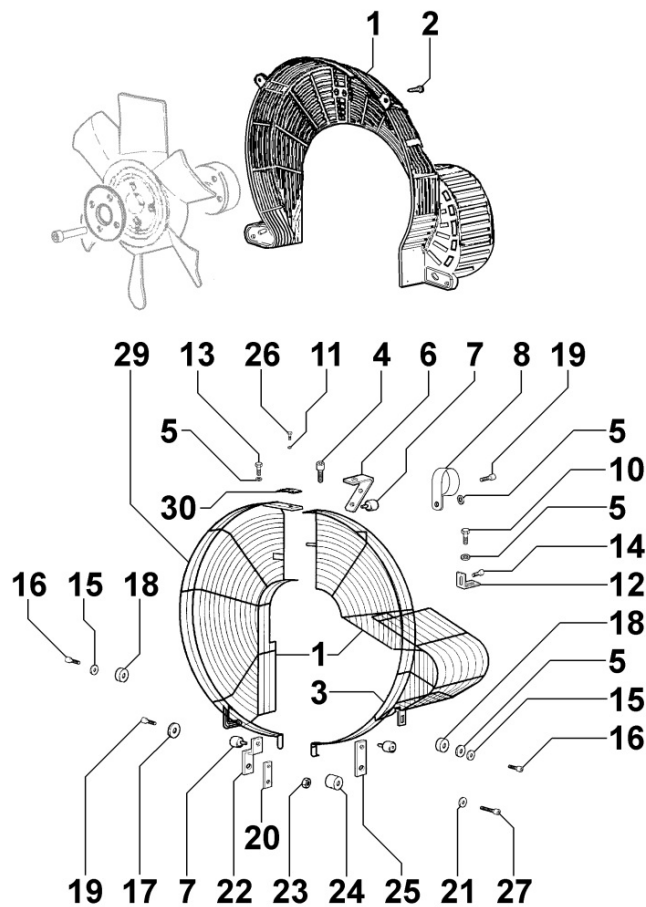

8172320090 - FAN GUARD

Pos	Kit	Included In	Code	Description	Qty	Old Code	Tech. Info
3			ED0069273830-S	PROTEZIONE/GUARD N	1		
10			ED0017600050-S	HEX BOLT M6X16L 8.8	1		
11			ED0076251090-S	WASHER	1		
13			ED0017600030-S	SCREW 6X12-5739-8G+ZN.B	1		
15		(A)	ED0076260010-S	PLAIN WASHERS 6,5X16X2	2		
16			ED0097320840-S	SOC HEAD SCR M6X12L UNI5931 ST	2		
26			ED0017550010-S	HEX HEAD SCREW M5X8 5739-8G+ZN.B	1		
29			ED0069273820-S	PROTEZIONE/GUARD D	1		
30			ED0062600760-S	PIASTRA/PLATE D	1		
31			ED0076250080-S	PLAIN WASHERS 6,4X12,5X1,6	2