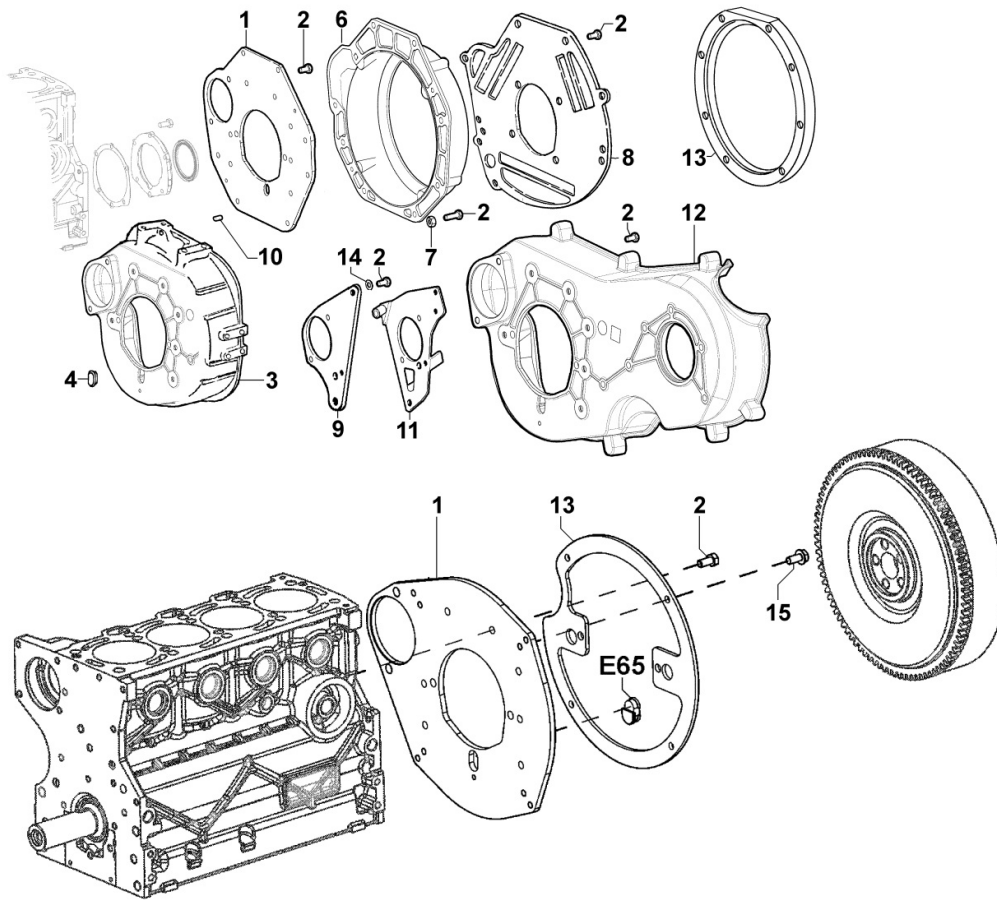

8160320090 - ENGINE FLANGE / BACKPLATE

Pos	Kit	Included In	Code	Description	Qty	Old Code	Tech. Info
1			ED0063705030-S	Kamko Housing Back plate	1		
2			ED0017701270-S	SCREW	9