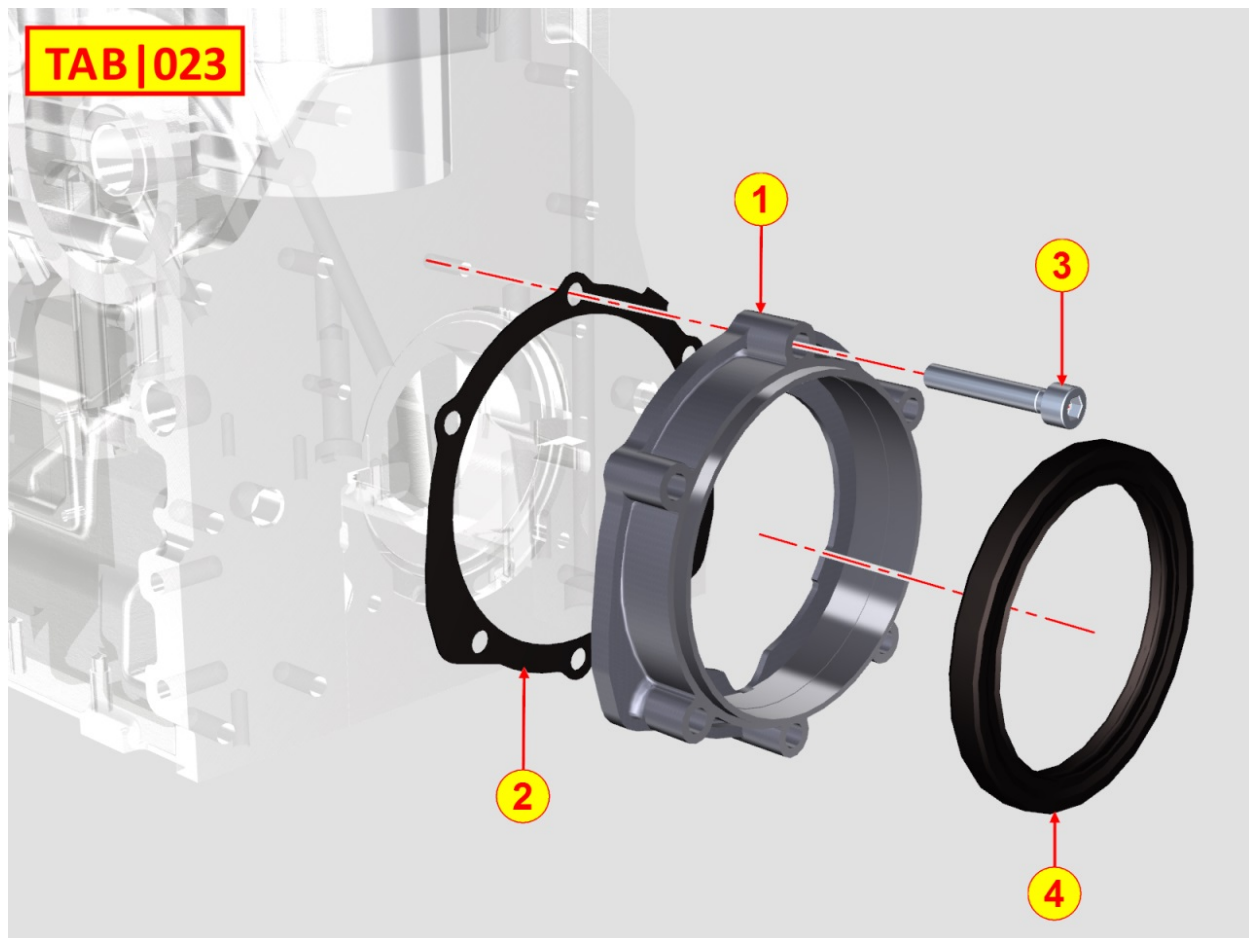

8023320020 - FLYWHEEL SIDE SUPPORT

Pos	Kit	Included In	Code	Description	Qty	Old Code	Tech. Info
1	A		ED0037900790-S	FLANGE	1		⚠
2			ED0045011560-S	FLYWHEEL FLANGE GASKET	1		⚠
3			ED0097303410-S	VITE TCEI 6X35 8G-DRILOC 218	6		
4		(A)	ED0012133470-S	OIL SEAL 70X88X8	1		⚠