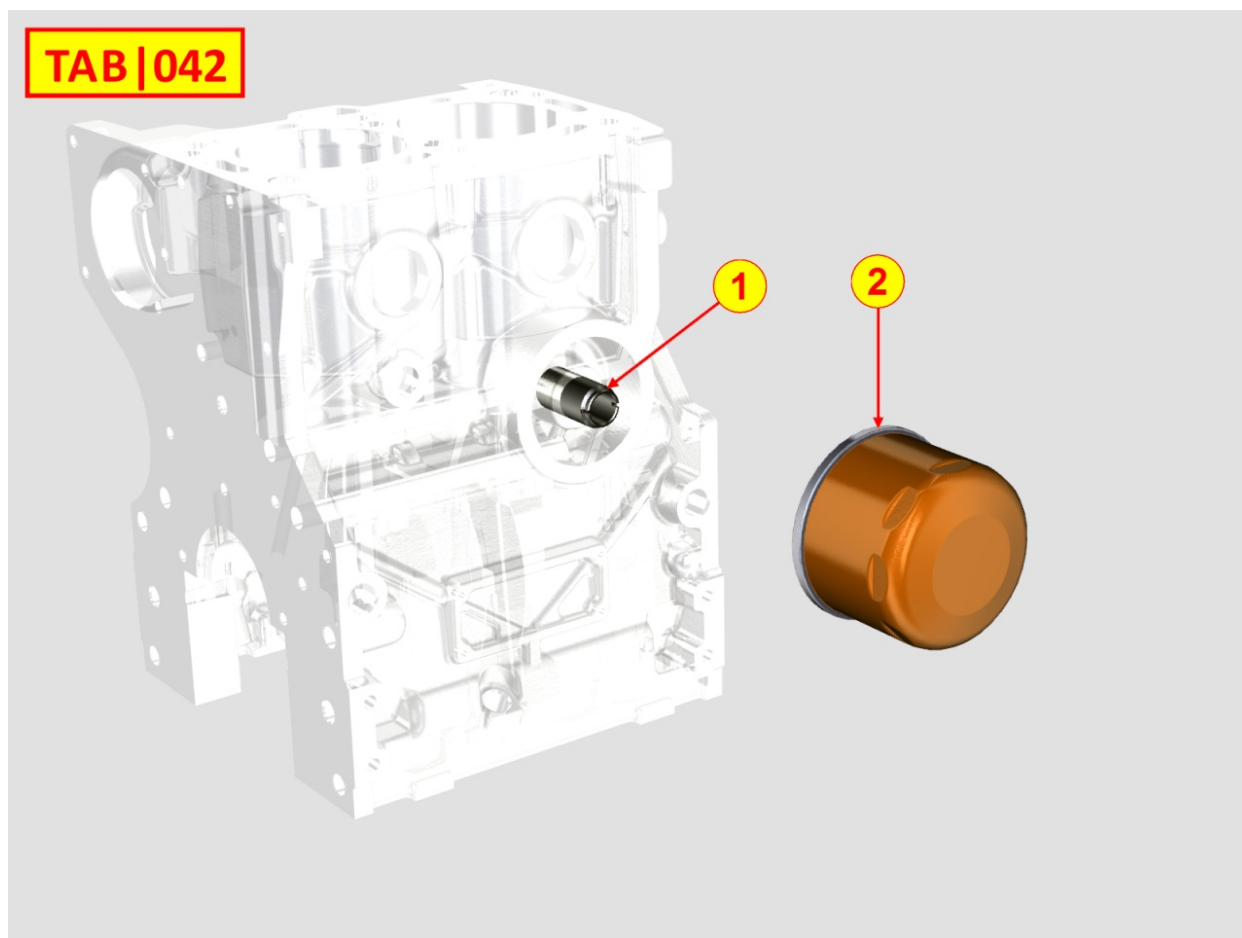

8042320040 - OIL FILTER

Pos	Kit	Included In	Code	Description	Qty	Old Code	Tech. Info
1			ED0072650210-S	OIL FLTER CONNECTION	1		
2			ED0021752830-S	OIL CARTRID. SPARE PART KOHLER	1	ED0021751070-S