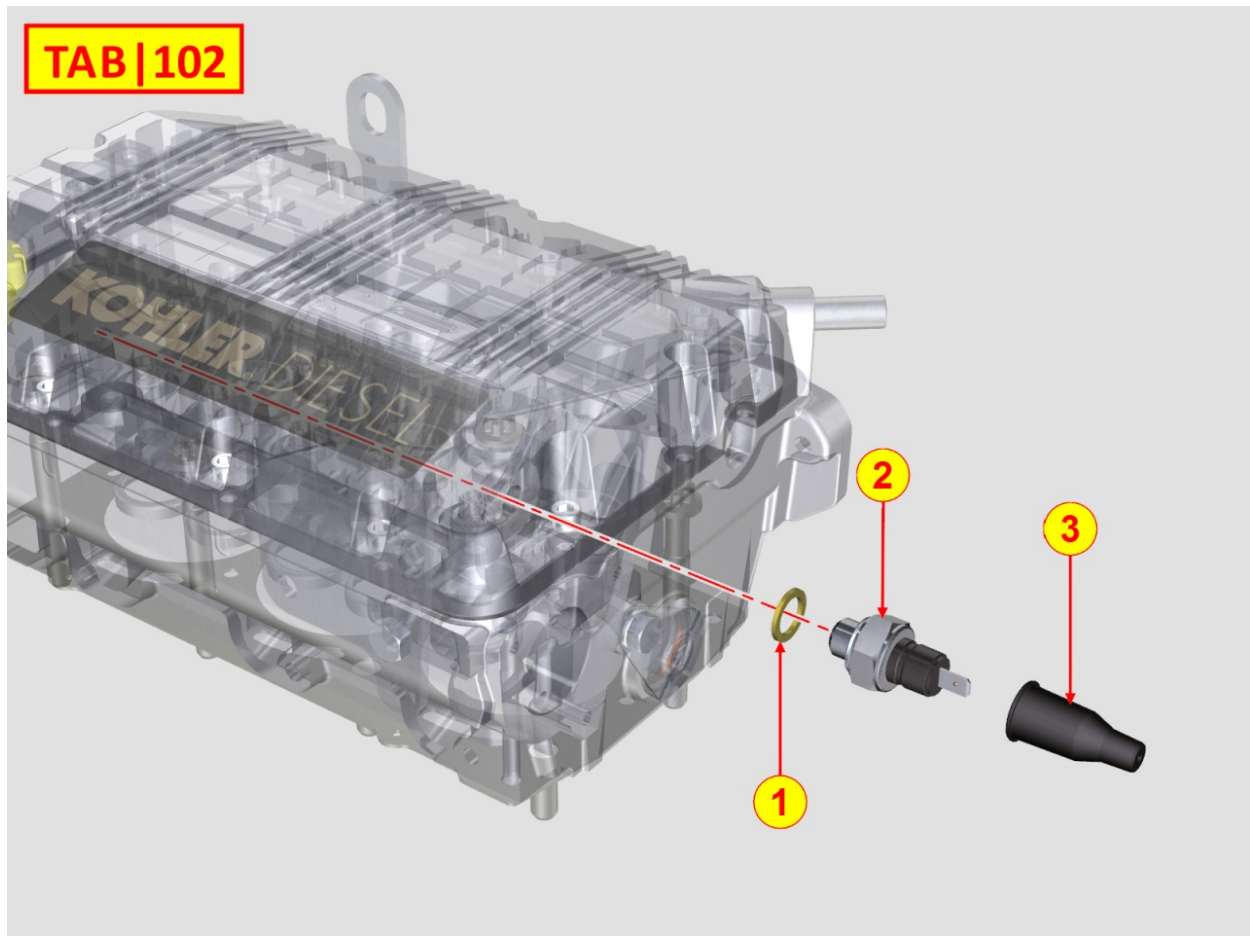

8102320020 - OIL PRESSURE SWITCH

Pos	Kit	Included In	Code	Description	Qty	Old Code	Tech. Info
1			ED0046700600-S	COPPER WASHER	1		
2			ED0067450930-S	OIL PRESSURE SWITCH 0.3BAR	1		
3			ED0064910130-S	GROMMET	1