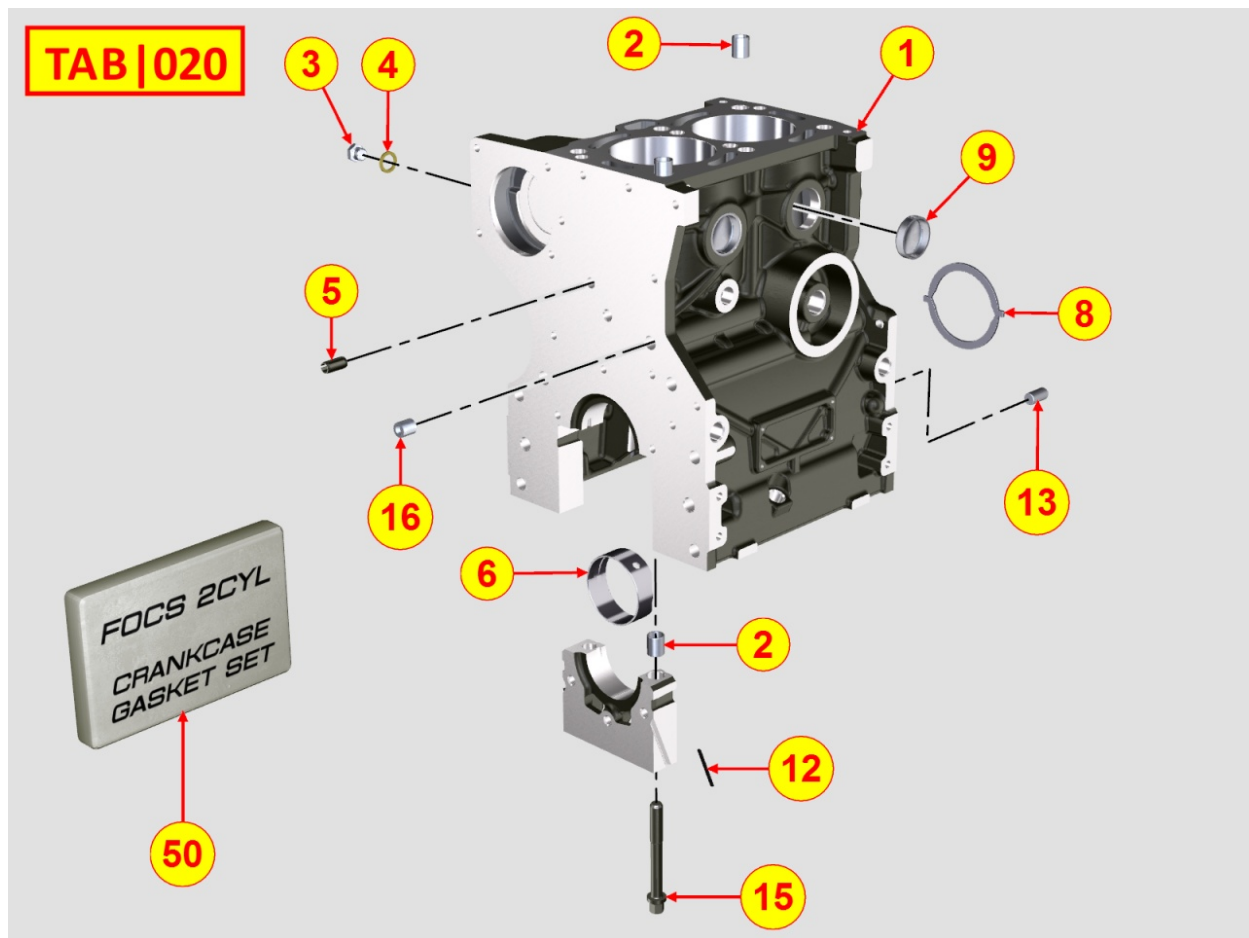

8020320150 - CRANKCASE

Pos	Kit	Included In	Code	Description	Qty	Old Code	Tech. Info
1	A		ED0015109140-S	CRANKCASE ASSY TWO CYLINDER	1		
2		(A)	ED0019701400-S	CYL DOWEL D13/11 15 LONG	2		▲
3			ED0089650480-S	HEX PLUG M10X1 F.ZN12I	1		
4			ED0046700600-S	COPPER WASHER	1		▲
5			ED0084301050-S	ELASTIC DOWEL PIN 8X16 DIN 1481	1		
6			ED0016111950-S	BEARING -0,50	3/4/5		▲
6			ED0016111940-S	BEARING -0,25	3/4/5		▲
6			ED0016111930-S	SUPP.BEARING STD.	3/4/5		▲
8			ED0012571590-S	THRUST BEARING +0.1	2		▲
8			ED0012571600-S	THRUST BEARING +0.2	2		▲
8			ED0012571580-S	ANELLO SPALLAMENTO STD 1404	2		▲
9		(A)	ED0089900220-S	PLUG D.30	2		▲
12		(A)	ED0044000540-S	BEARING CUP RUBBER SEAL	4		▲
13			ED0084001080-S	DOWEL PIN D.10X20 UNI 1707	2		
15		(A)	ED0098201200-S	BOLT	6		
16		(A)	ED0090801820-S	PLUG AVSEAL D10 02961-01012	1		
17			ED0046700190-S	COPPER WASHER D22X16.2 1	1		
18		(A)	ED0090400310-S	HEX PLUG M16X1.5 DIN 908 + ZNB	1		
20			ED0046700590-S	COPPER WASHER D14/10.2 1.	1		
50			ED0082051070-S	O'RING AND GASKET SET FOCS 2C (LOW SERI	1		▲