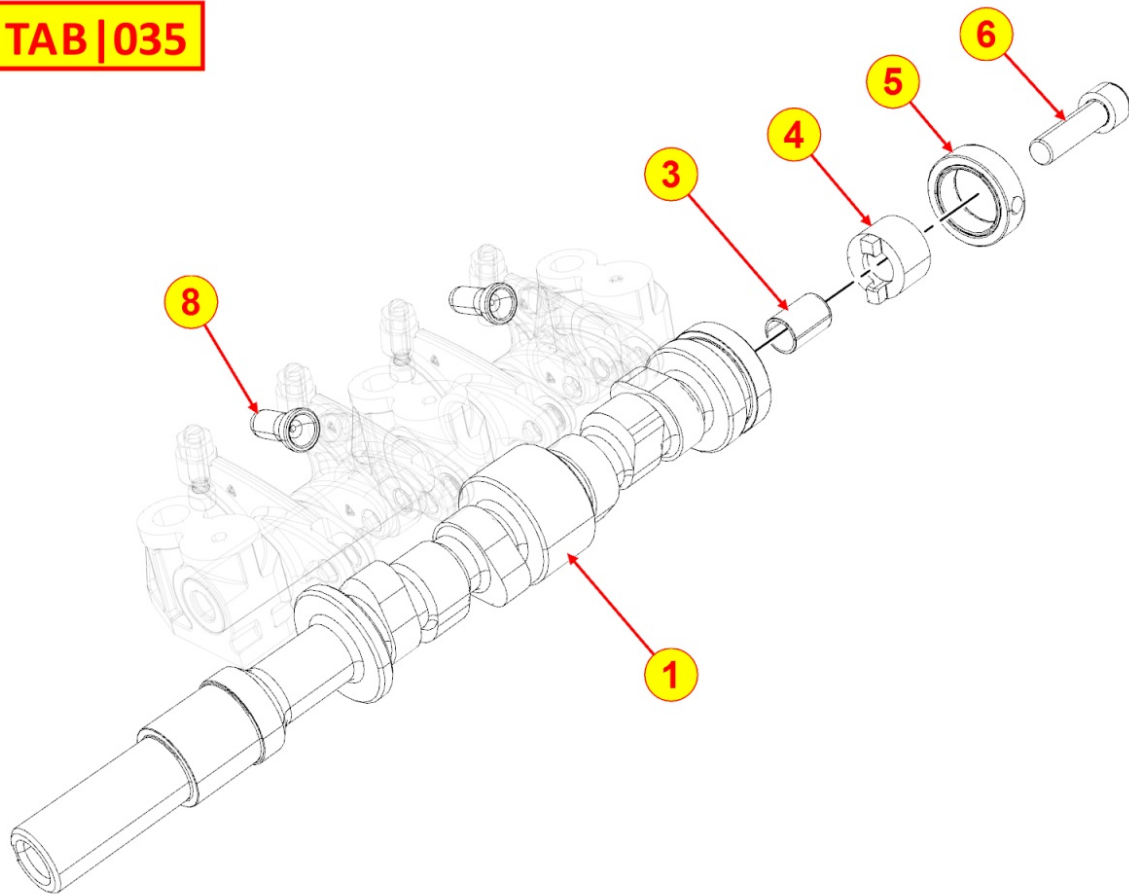

8035320680 - CAMSHAFT

TAB | 035

Pos	Kit	Included In	Code	Description	Qty	Old Code	Tech. Info
1			ED0010116300-S	CAMSHAFT 702 FULLY MACHINED	1		
3			ED0019704610-S	ECCENTRIC BUSH SMALL 18.5mm	1		⚠
4			ED0035800350-S	ECCENTRIC	1		⚠
5			ED0019704600-S	FUEL PUMP SLEEVE ASSY	1		⚠
6			ED0097303760-S	SOCKETED HEAD SCREW M10X1.25X35 8G	1		⚠
8			ED0014101120-S	PUSH ROD	2