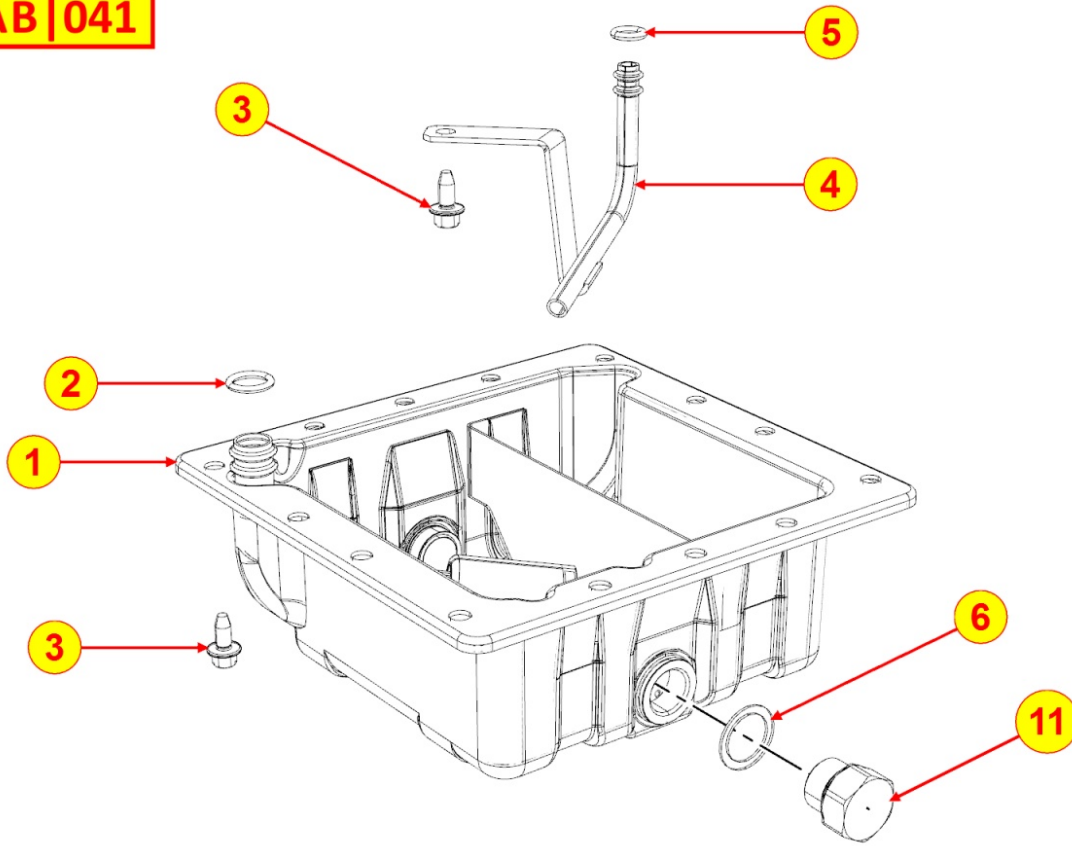

8041320330 - OIL PAN

TAB | 041

Pos	Kit	Included In	Code	Description	Qty	Old Code	Tech. Info
1			ED0066455720-S	COMPLETE OIL SUMP FOCS/2	1		
2			ED0012000300-S	OR 116-SILICONIC RUBBER	1		
3			ED0017601300-S	HEX FLANG HEAD SCRE M6X12-8.8+Zn.B	15		
4			ED0094852730-S	TUBO RITORNO OLIO COMPLETO	1		
5			ED0012002740-S	OR D.8X3 FOR OIL RETURN PIPE	1		⚠
6		(A)	ED0046700880-S	CUPPER WASHER 18X24X1	2		⚠
11		(A)	ED0090400350-S	OIL DRAIN PAN	2		
12			ED0044311300-S	GASKET	1