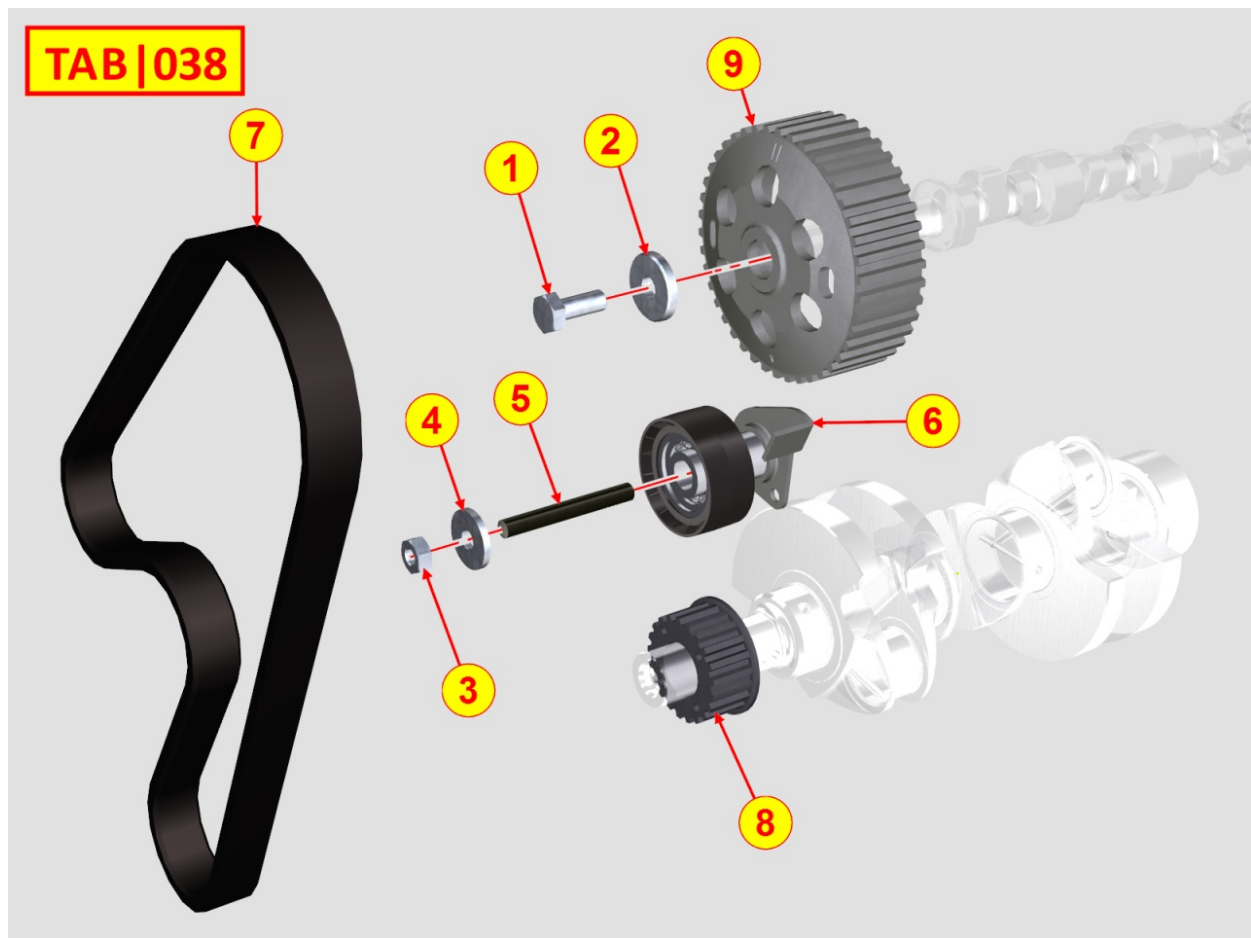

8038320020 - TIMING SYSTEM

Pos	Kit	Included In	Code	Description	Qty	Old Code	Tech. Info
1			ED0098201420-S	Hex bolt M10x25L, 1.25P	1		
2			ED0076250450-S	WASHER D.11X33X5	1		
3			ED0032400330-S	NUT M10X1,5-UNI.5588-8S+ZN.B	1		
4			ED0074950100-S	WASHER D.10,5X32X4	1		
5			ED0068000900-S	STUD M10X70 RAD.CORTA U	1		
6			ED0041100090-S	BELT TENSIONER	1		
7			ED0024403380-S	TIMING BELT	1		⚠
8			ED0069752920-S	TIMING DRIVING PULLEY	1		⚠
9			ED0070900120-S	TIMING DRIVEN PULLEY	1