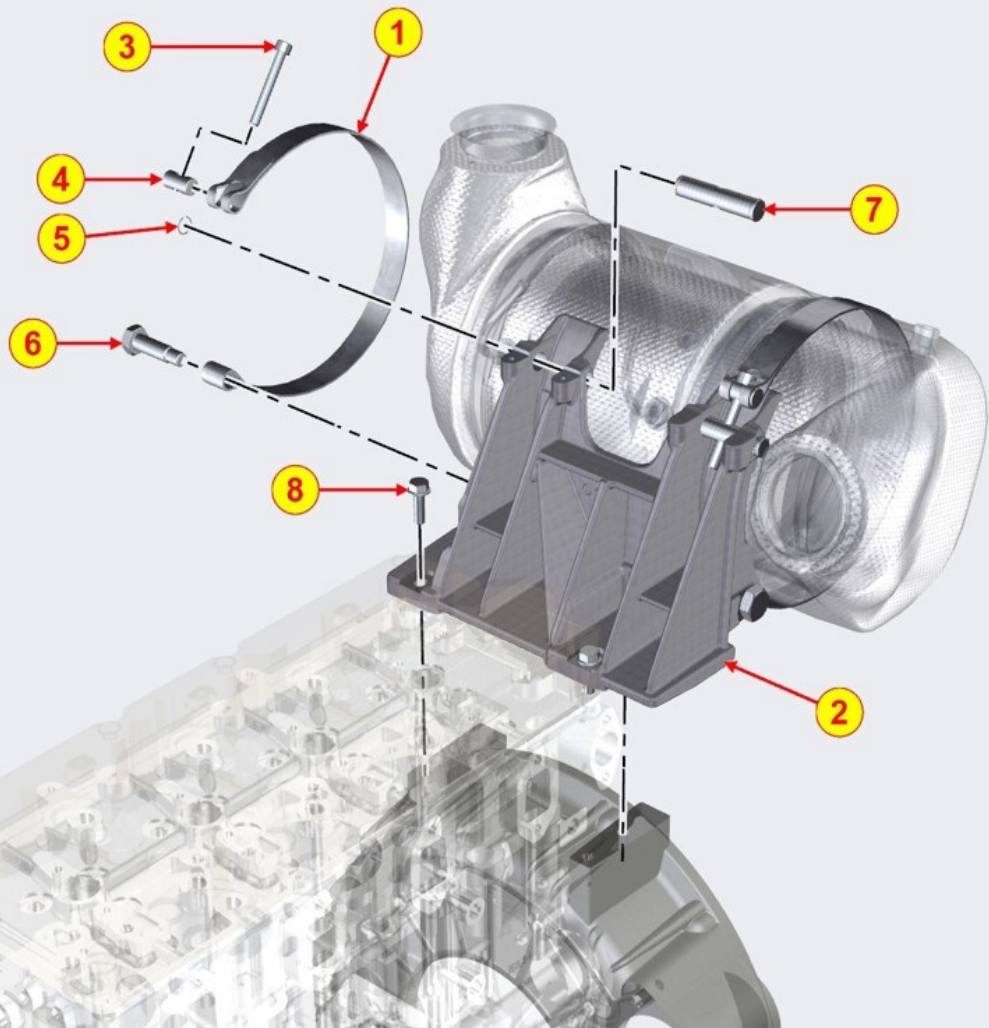

6	ED0085466510-S	Bracket	1
7	ED0063602640-S	Plate	1
9	ED0063602690-S	Plate	1

ATS FIXING - Group: 8114700030

TAB | 114

ATS FIXING - Group: 8114700030

Pos	Kit	Included in	Part #	Description	QTY	Tech info
1			ED0036302840-S	Clamp	2	
2			ED0085466330-S	Bracket	1	
3			ED0097300360-S	Screw	2	
4			ED0015570070-S	Junction block	2	
5			ED0011600750-S	Ring	2	