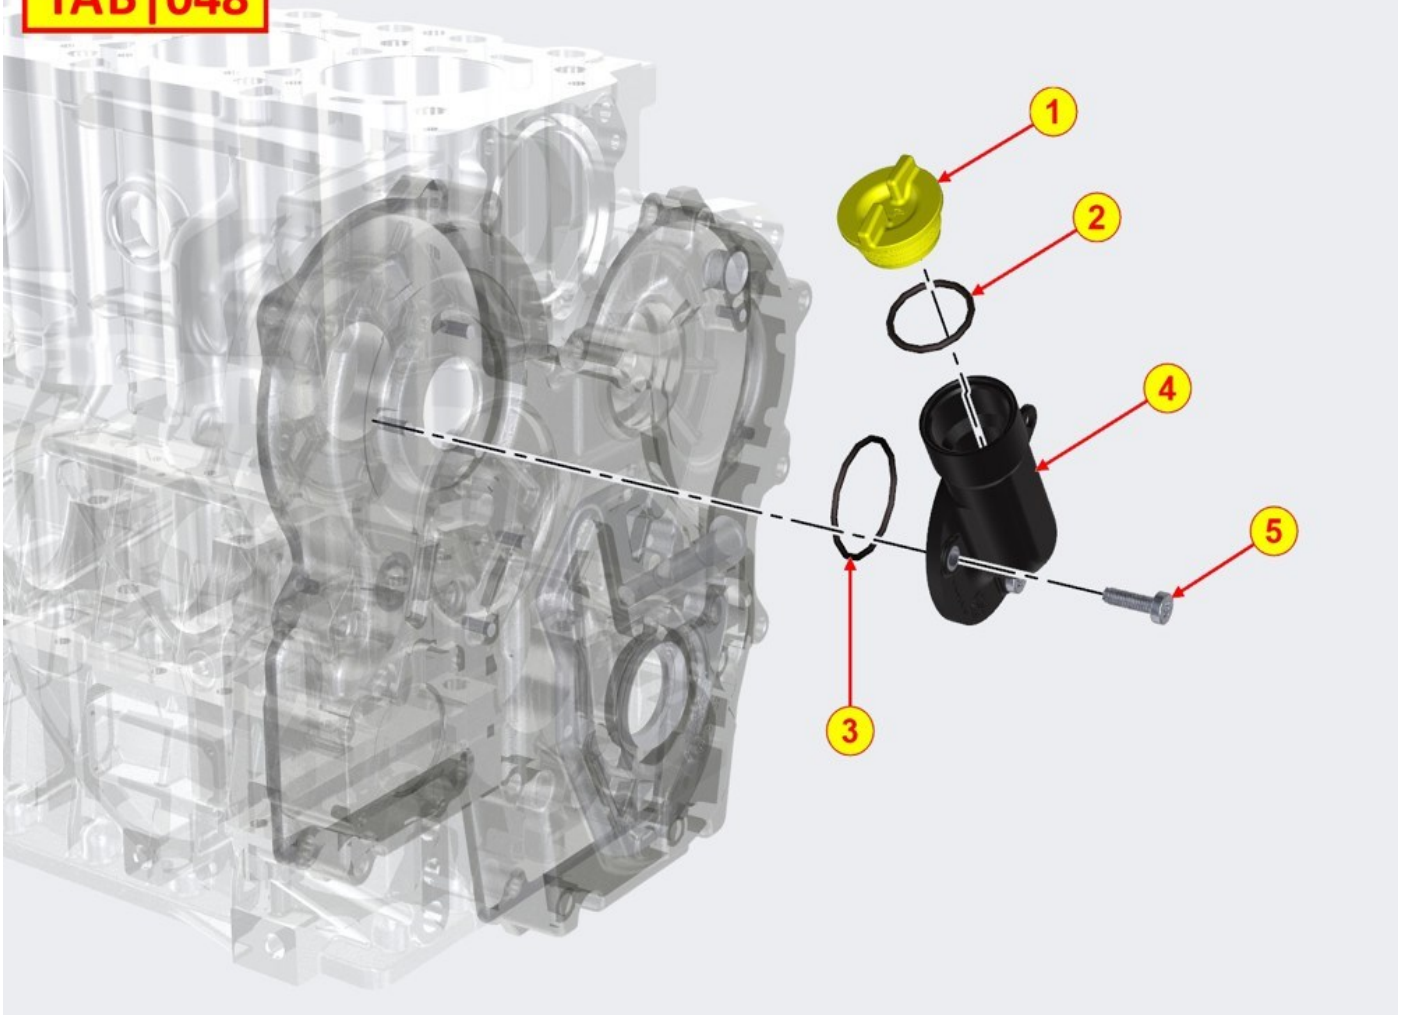

OIL FILLING KIT - Group: 8048700030

TAB | 048

OIL FILLING KIT - Group: 8048700030

Pos	Kit	Included in	Part #	Description	QTY	Tech info
1			ED0090321290-S	Filler cap	1	
2			ED0012000820-S	O-ring	1	
3			ED0012010980-S	O-ring	1	
4			ED0015700770-S	Union screw	1	
5			ED0097610460-S	Screw	3