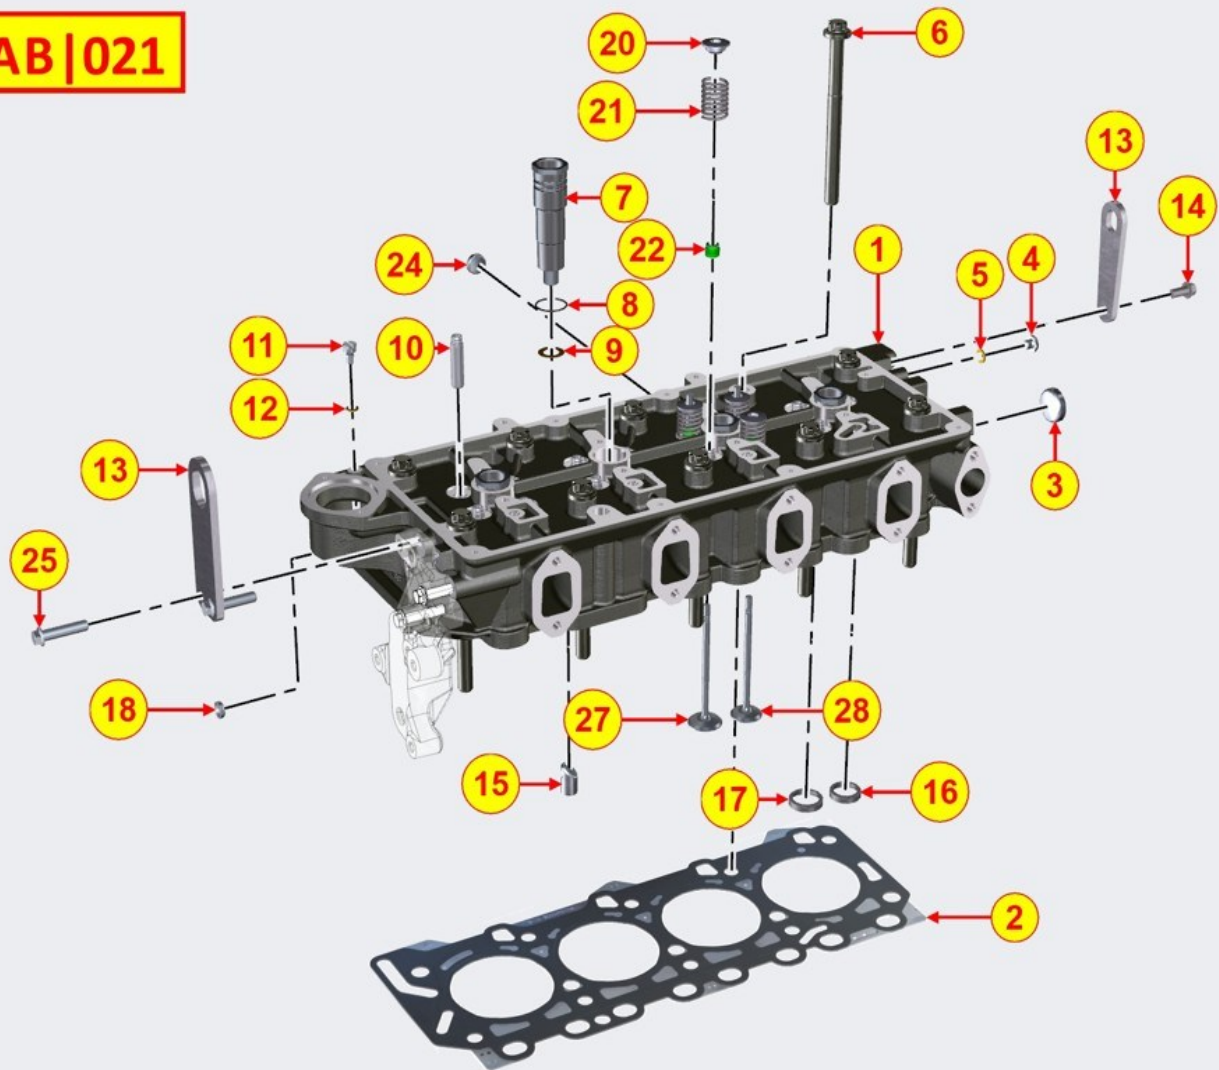

CYLINDER HEAD - Group: 8021700730

TAB|021

CYLINDER HEAD - Group: 8021700730

Pos	Kit	Included in	Part #	Description	QTY	Tech info
1	A		ED0092020170-S	CYLINDER HEAD ASSY KDI2504	1	⚠
2			ED0047311120-S	Cyl. head gasket 1 hole	1	⚠
2			ED0047311130-S	Cyl. head gasket 2 holes	1	⚠
2			ED0047311140-S	Cyl. head gasket 3 holes	1	⚠
3	(A)		ED0089900220-S	Cap	1