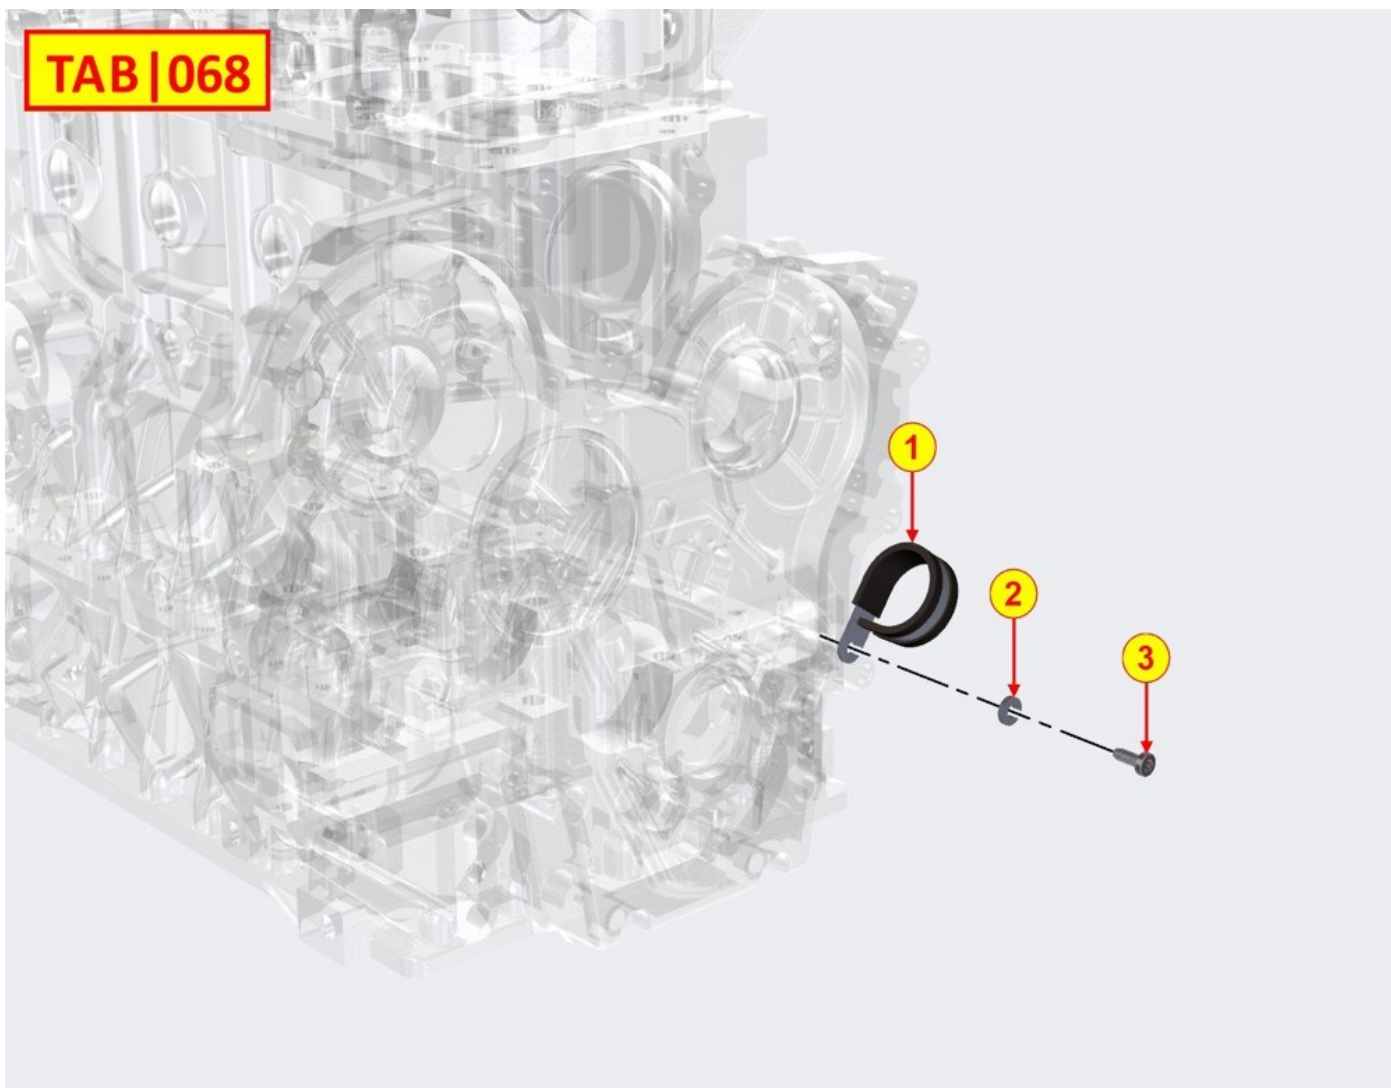

COOLANT HOSES - Group: 8068700010

COOLANT HOSES - Group: 8068700010

Pos	Kit	Included in	Part #	Description	QTY	Tech info
1			ED0036171970-S	Clamp	1	
2			ED0076250590-S	Washer	1	
3			ED0097610450-S	Screw	1