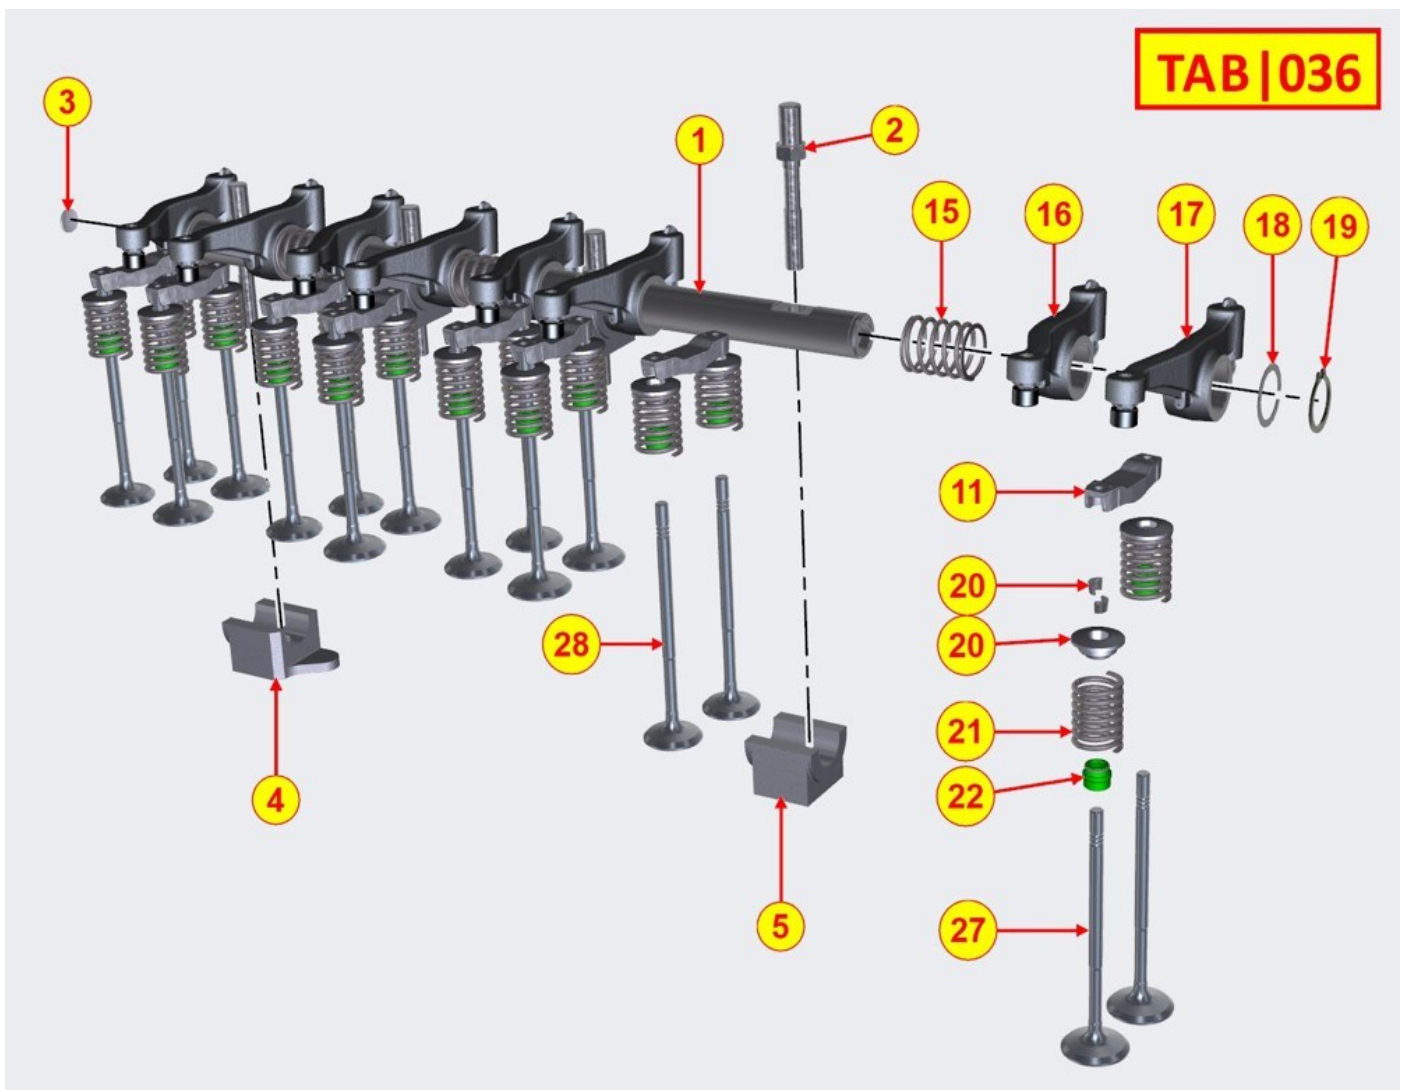

CAMSHAFT - Group: 8035700250

TAB | 035

CAMSHAFT - Group: 8035700250

Pos	Kit	Included in	Part #	Description	QTY	Tech info
1			ED0014100010-S	Pushrod	8	
2			ED0072151870-S	Tappet	8	
3			ED0010100390-S	Camshaft	1	
4			ED0022000020-S	Key	1	
5			ED0012400570-S	Snap ring	1	

6

ED0017801040-S

Screw

1

ROCKER ARMS / VALVES - Group: 8036700320

ROCKER ARMS / VALVES - Group: 8036700320

Pos	Kit	Included in	Part #	Description	QTY	Tech info
1	A		ED0060452420-S	Rocker arm shaft	1	
2			ED0098202700-S	Screw	4	
11			ED0021831240-S	U-bolt	8	⚠
15		(A)	ED0056150200-S	Spring	3	
16		(A)	ED0015413680-S	rocker arm	4	⚠