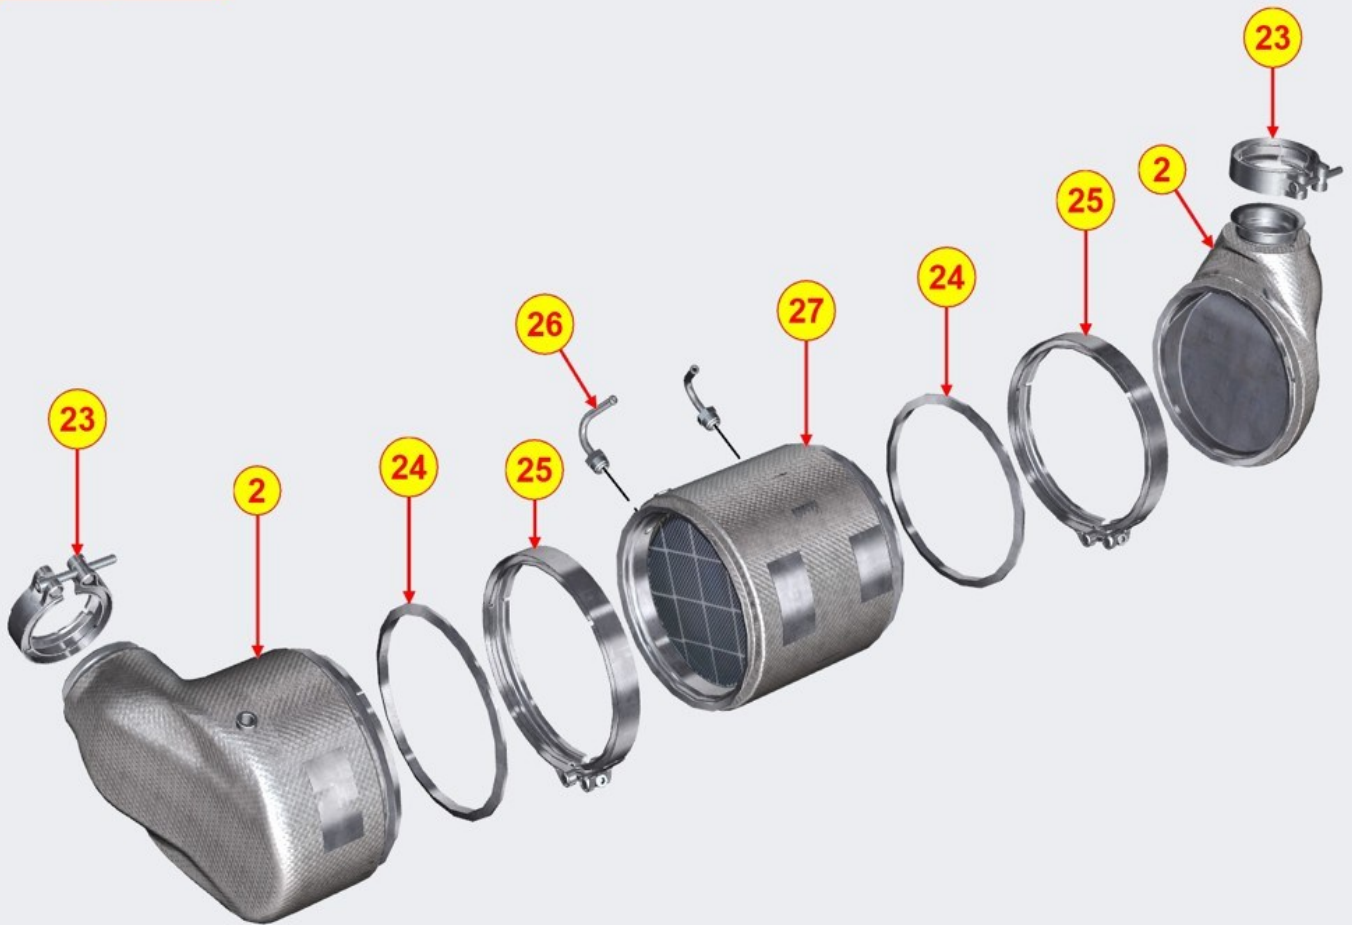

EXHAUST LINE - Group: 8086700590

TAB | 086

EXHAUST LINE - Group: 8086700590

Pos	Kit	Included in	Part #	Description	QTY	Tech info
2	A		ED0021802610-S	ATS > DOC + DPF	2	
23			ED0036302760-S	Clamp	2	
24		(A) (B) (C)	ED0044001520-S	Gasket	2	
25		(A)	ED0036302800-S	Clamp	2	
26		(A)	ED0073013050-S	Joint	2	⚠