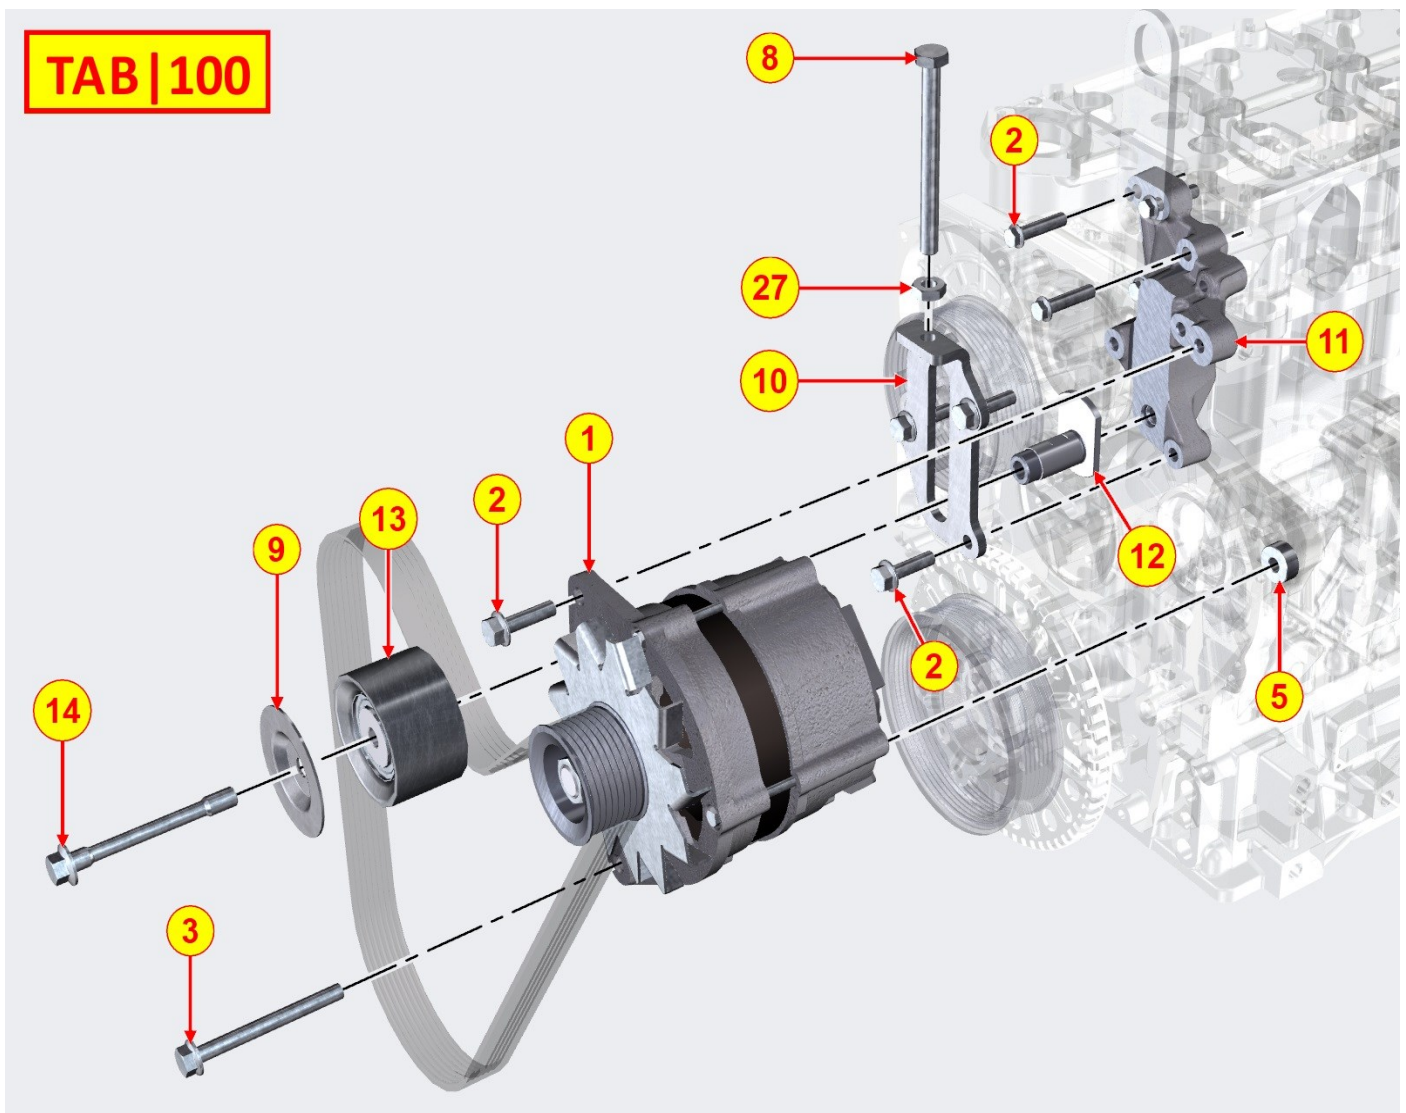

VOLTAGE ALTERNATOR - Group: 8100700200

TAB | 100

VOLTAGE ALTERNATOR - Group: 8100700200

Pos	Kit	Included in	Part #	Description	QTY	Tech info
1			ED0011574220-S	Alternator	1	
2			ED0017701780-S	Screw	6	
3			ED0017702010-S	Screw	1	
5			ED0035276760-S	Spacer	1	
8			ED0017801890-S	Screw	1