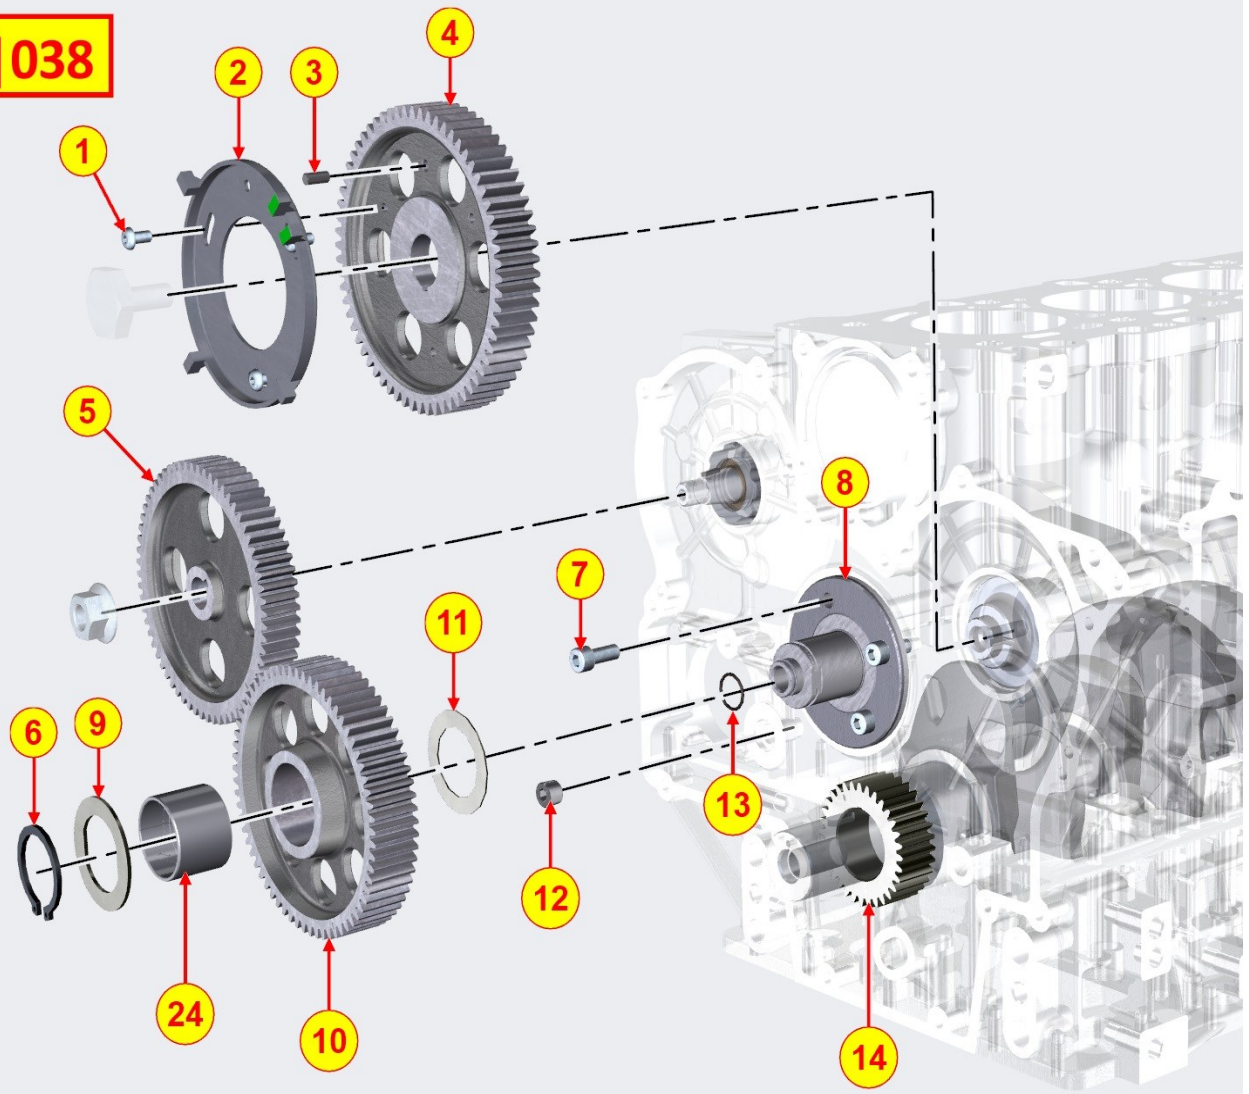

TIMING SYSTEM - Group: 8038700330

TAB | 038

TIMING SYSTEM - Group: 8038700330

Pos	Kit	Included in	Part #	Description	QTY	Tech info
1		(A)	ED0017702270-S	Screw	3	
2		(A)	ED0078151330-S	Wheel	1	
3		(A)	ED0084000100-S	Pin	1	
4			ED0049363410-S	Gear	1	
5			ED0049363430-S	Gear	1