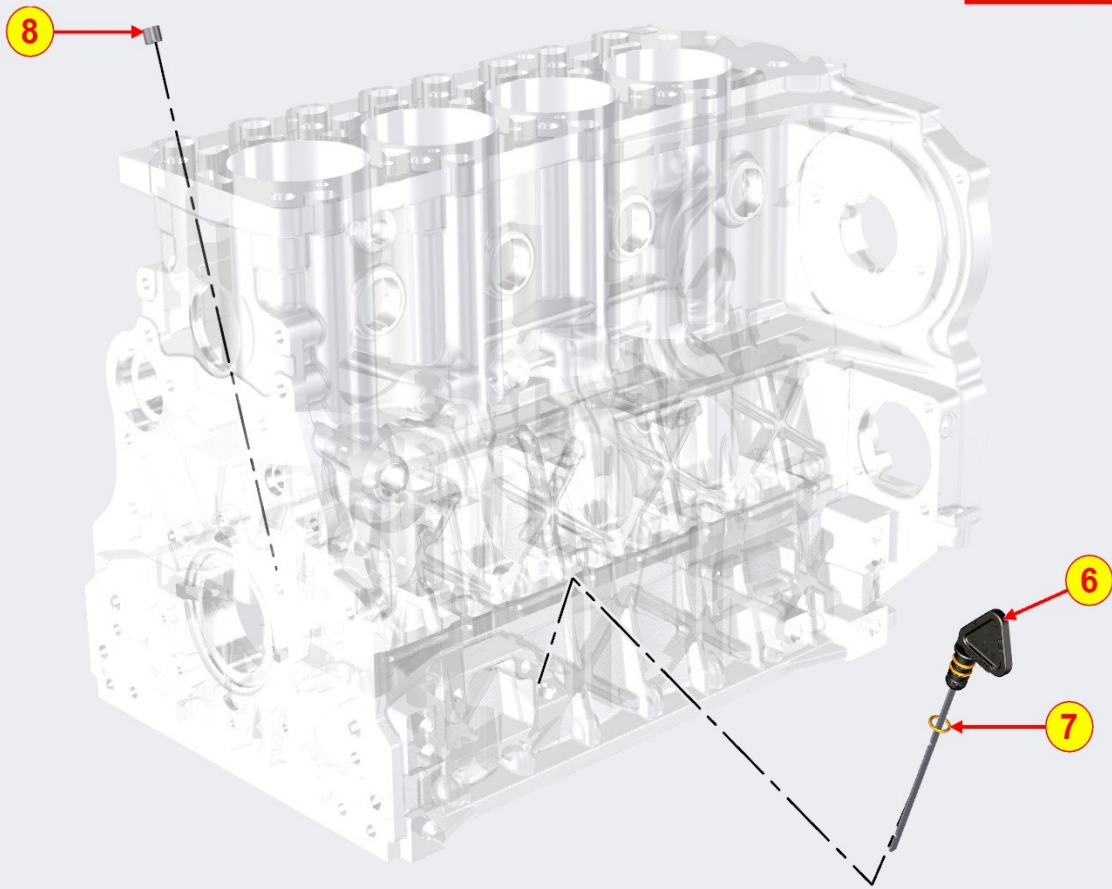

OIL DIPSTICK - Group: 8043700160

TAB | 043

OIL DIPSTICK - Group: 8043700160

Pos	Kit	Included in	Part #	Description	QTY	Tech info
6	A		ED0014006130-S	Dipstick	1	
7		(A)	ED0012003250-S	O-ring	3	
8			ED0090802850-S	Cap	1