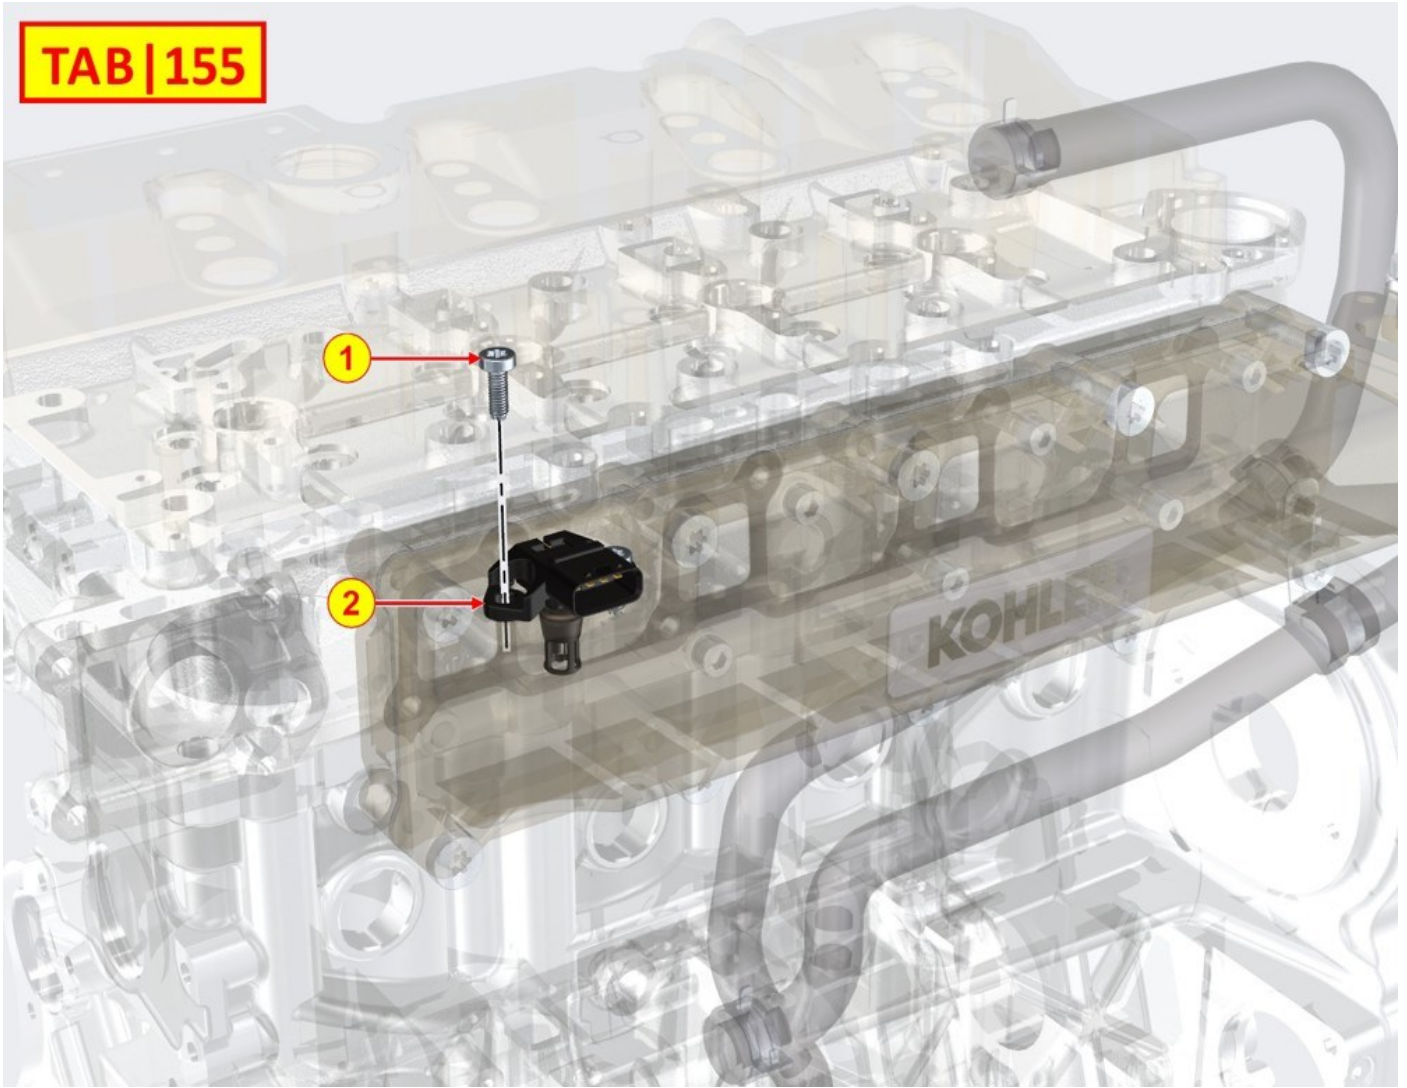

6

ED0076252130-S

Washer

2

T-MAP SENSOR - Group: 8155700010

TAB | 155

T-MAP SENSOR - Group: 8155700010

Pos	Kit	Included in	Part #	Description	QTY	Tech info
1			ED0097610450-S	Screw	2	
2			ED0080891620-S	T-MAP SENSOR	1	