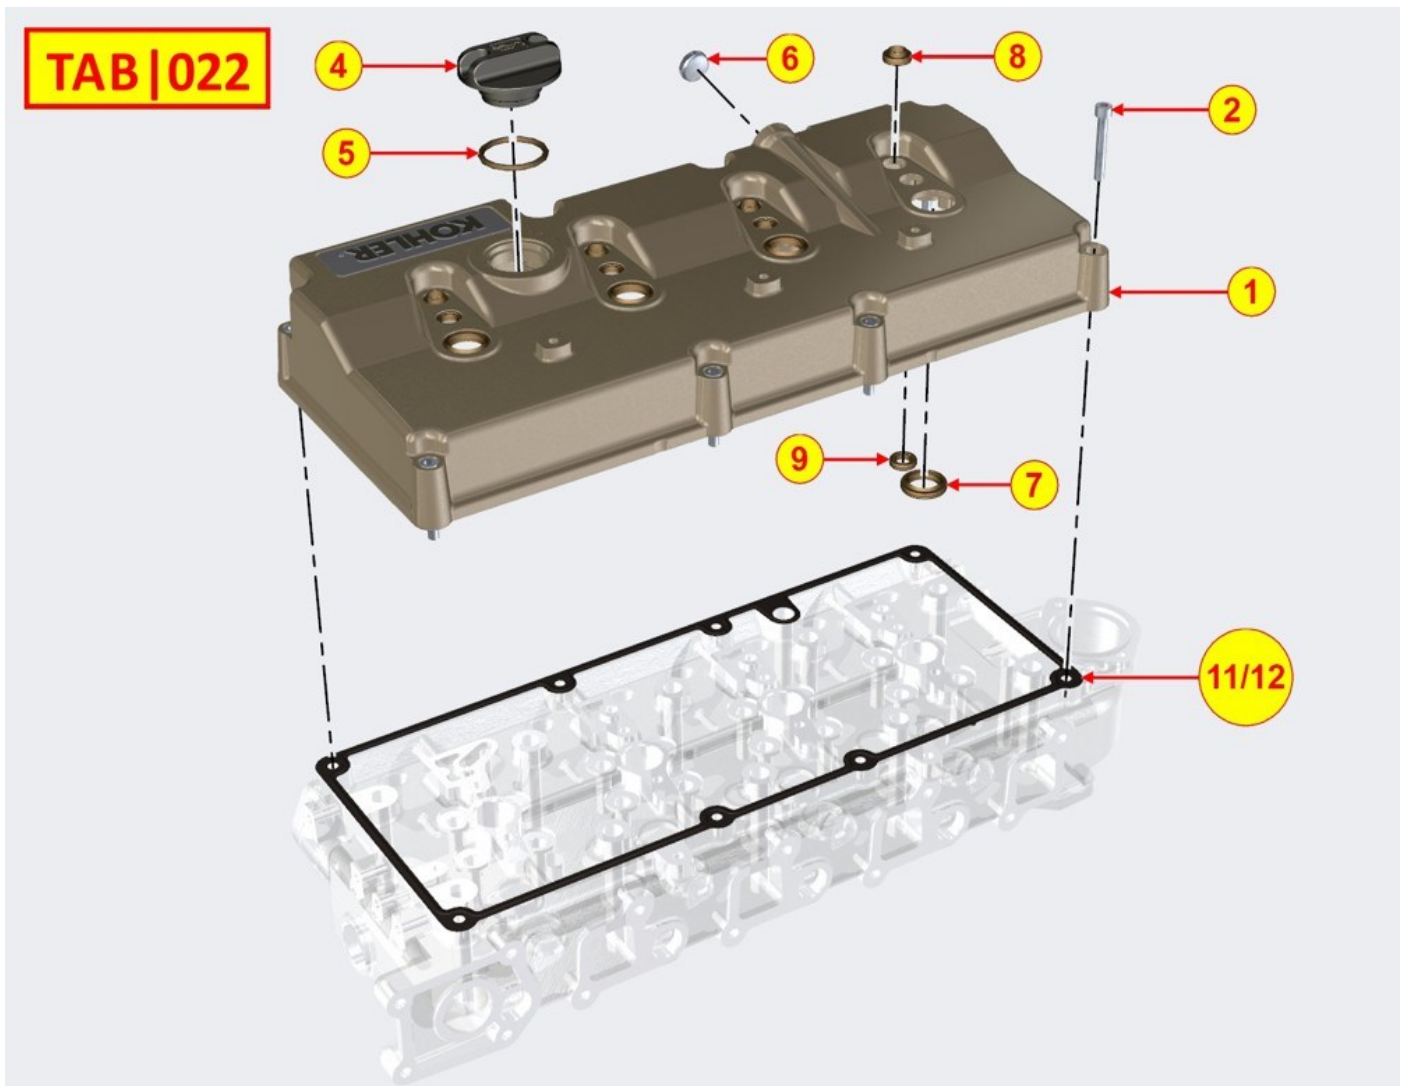

HEAD COVER - Group: 8022700390

HEAD COVER - Group: 8022700390

Pos	Kit	Included in	Part #	Description	QTY	Tech info
1	A		ED0021259140-S	Rocker arm cover	1	⚠
2			ED0097320160-S	Screw	8	
4		(A)	ED0090321350-S	Filler cap	1	
5		(A) (C) (D)	ED0012000150-S	O-ring	1	
6		(A)	ED0090801080-S	Cap	1