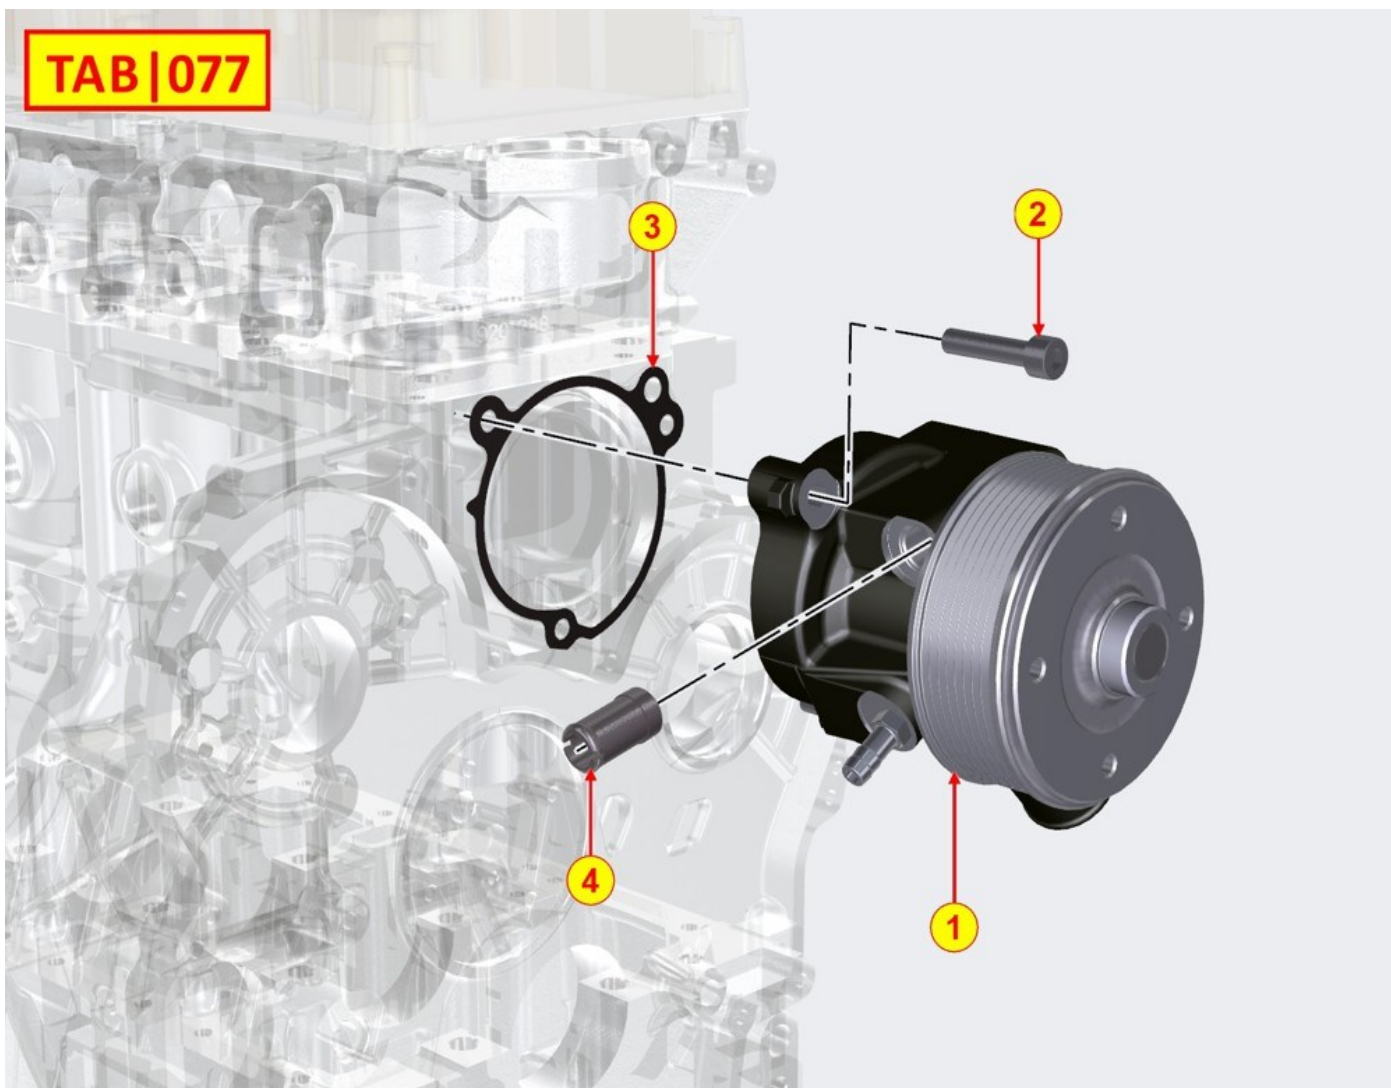

COOLANT PUMP - Group: 8077700200

COOLANT PUMP - Group: 8077700200

Pos	Kit	Included in	Part #	Description	QTY	Tech info
1	A		ED0065845690-S	Coolant pump	1	
2			ED0097320630-S	Screw	3	
3		(A)	ED0045802460-S	Gasket	1	
4			ED0072850010-S	Joint	1