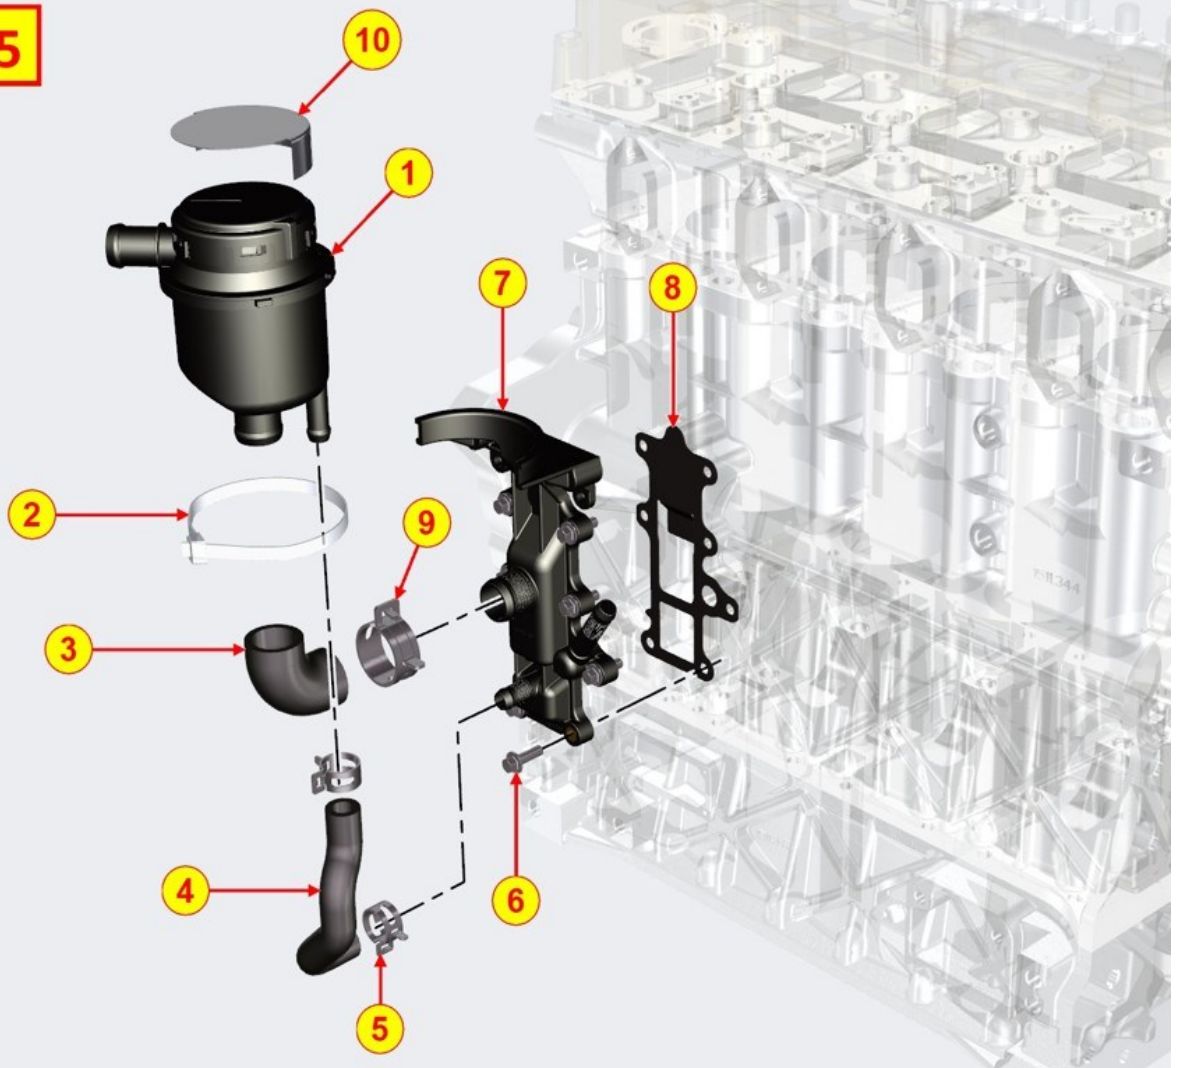

BREATHER SYSTEM - Group: 8045700240

TAB | 045

BREATHER SYSTEM - Group: 8045700240

Pos	Kit	Included in	Part #	Description	QTY	Tech info
1			ED0028713260-S	VAPOR SEPARATOR	1	
2			ED0024711110-S	Cable tie	1	
3			ED0094001820-S	hose	1	
4			ED0094001880-S	hose	1	
5			ED0036302440-S	Clamp	2