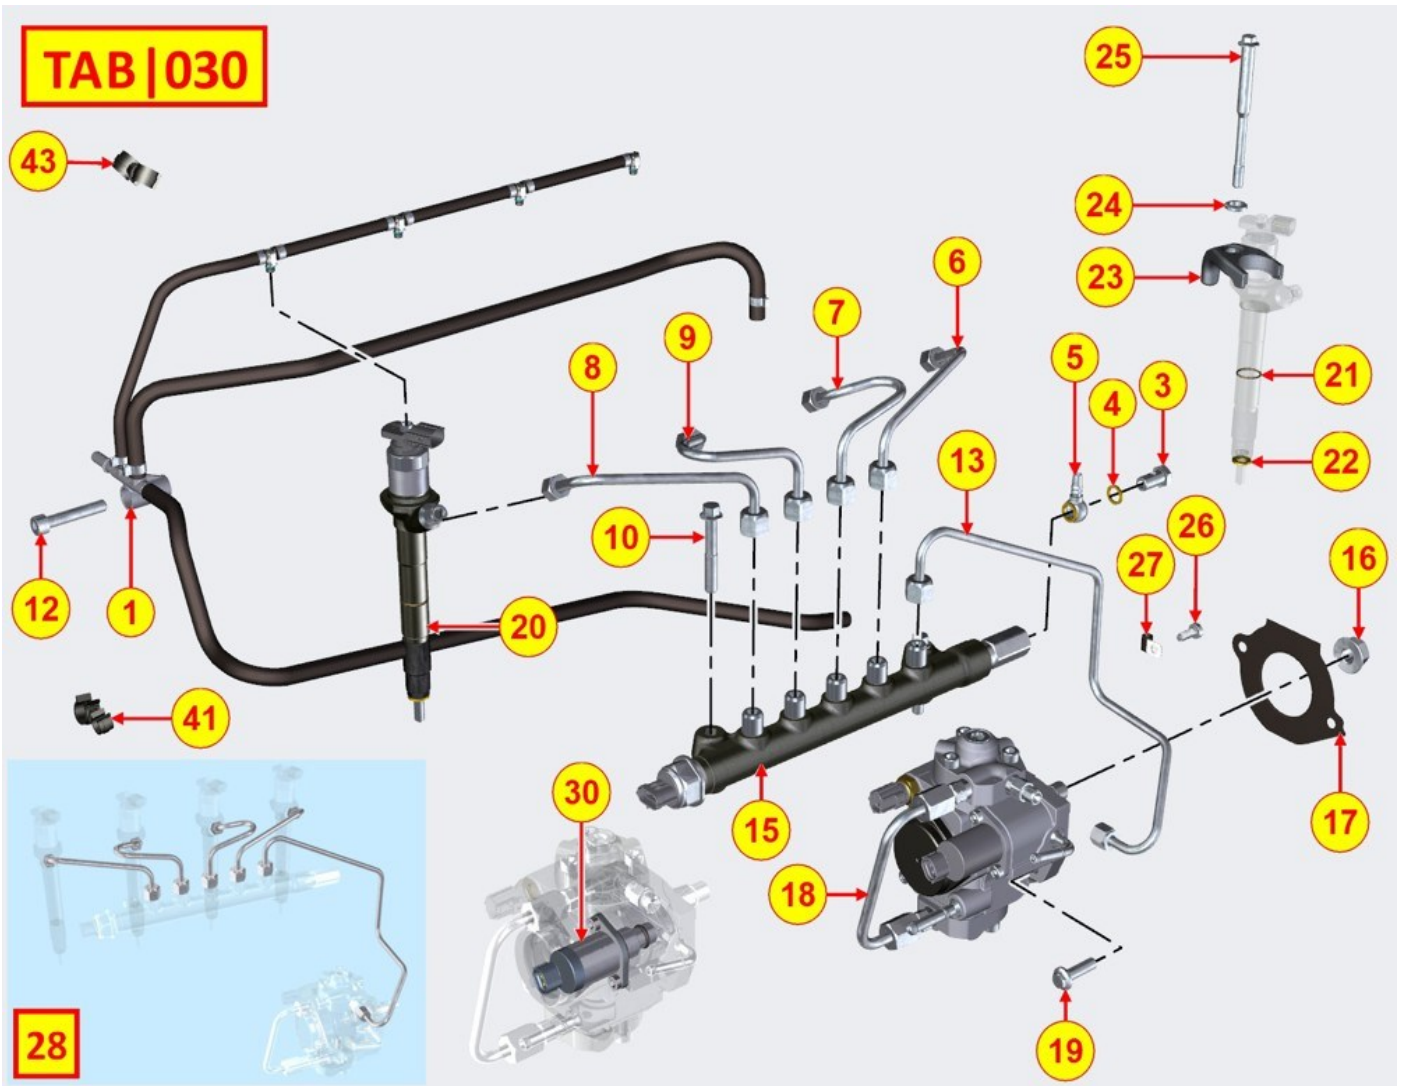

INJECTION SYSTEM - Group: 8030700990

INJECTION SYSTEM - Group: 8030700990

Pos	Kit	Included in	Part #	Description	QTY	Tech info
0			ED0036175690-S	Clamp	1	
1	C		ED0035450980-S	Distributor	1	⚠
3			ED0019011670-S	Union screw	1	
4			ED0046700590-S	Gasket	2	
6		(A)	ED0093763220-S	Fuel pipe	1