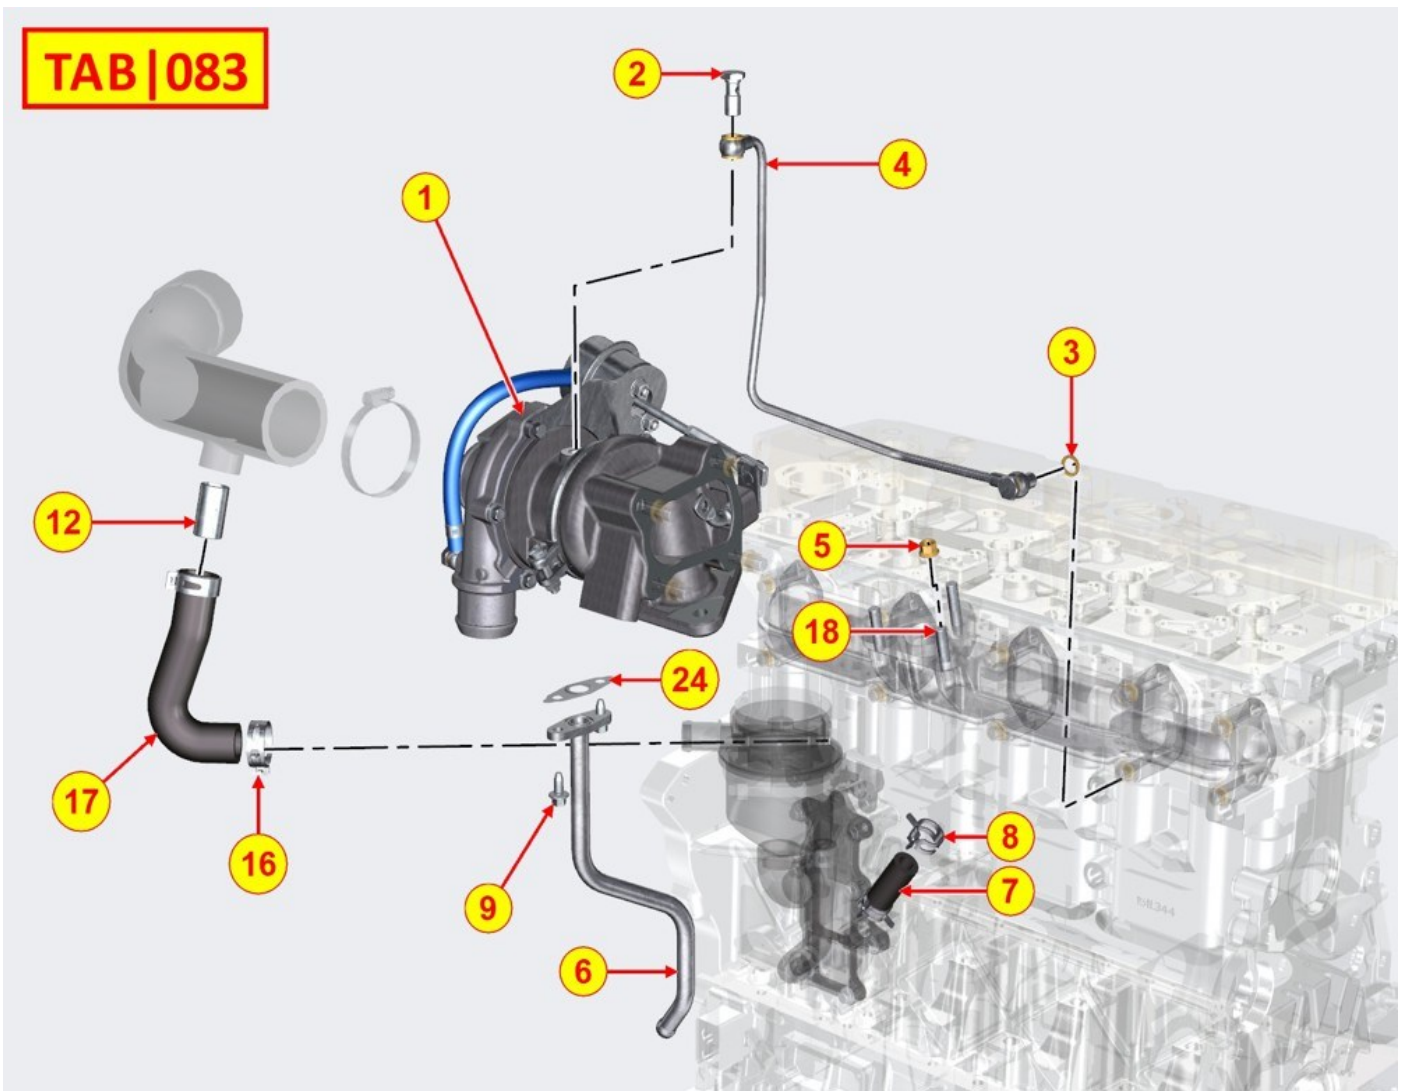

16

ED0037801170-S

Flange

1

TURBOCHARGER - Group: 8083700410

TAB | 083

TURBOCHARGER - Group: 8083700410

Pos	Kit	Included in	Part #	Description	QTY	Tech info
1			ED0096100790-S	Turbocharger	1	
2			ED0019010180-S	Union screw	2	
3			ED0046700590-S	Gasket	4	
4			ED0094650890-S	Pipe	1	
5			ED0032401650-S	Nut	3	