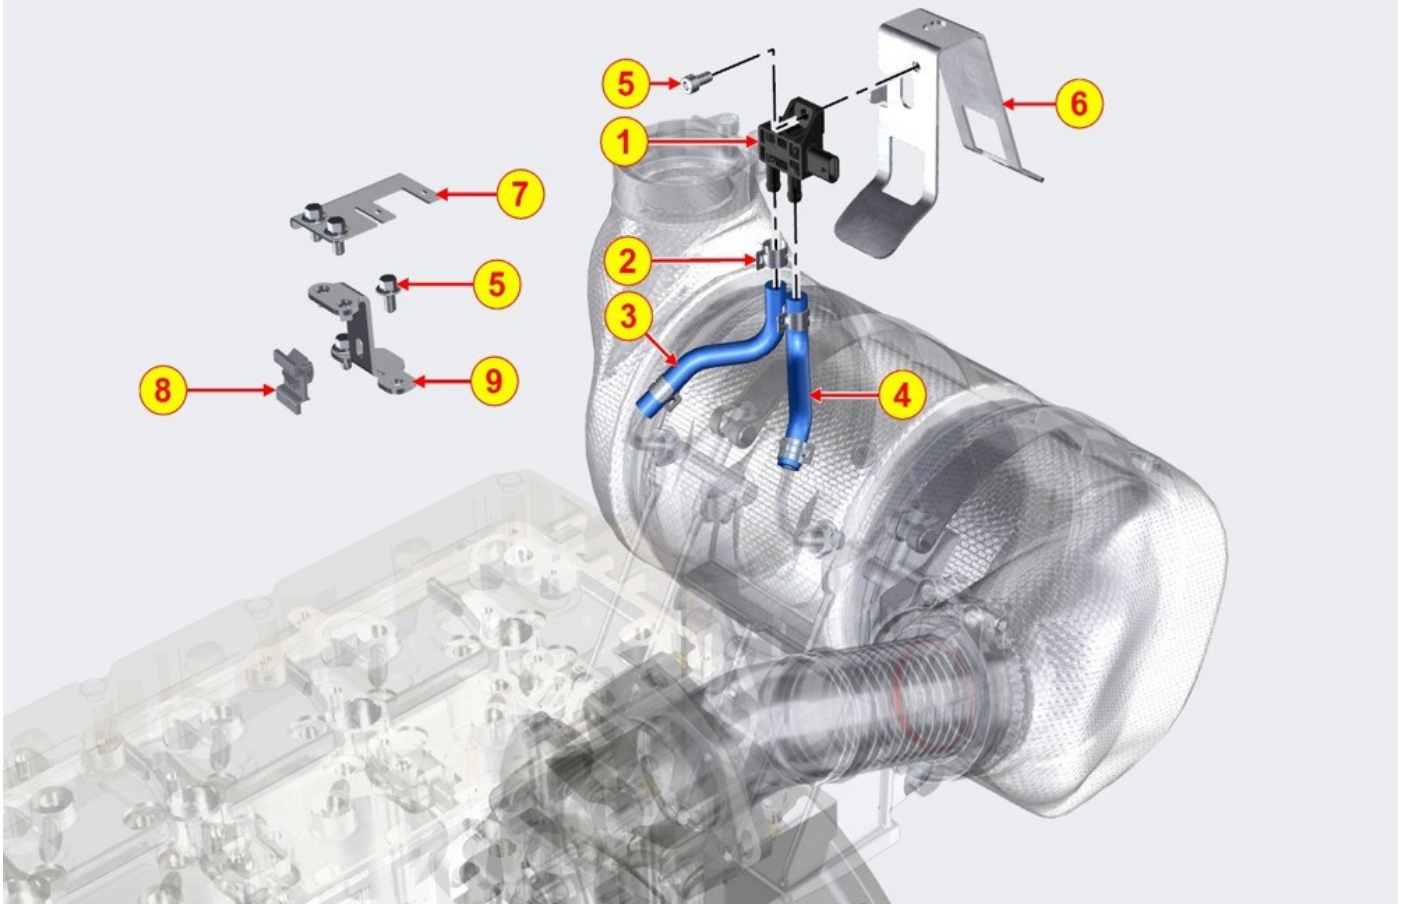

EXHAUST LINE PRESSURE SENSORS - Group: 8113700120

TAB | 113

EXHAUST LINE PRESSURE SENSORS - Group: 8113700120

Pos	Kit	Included in	Part #	Description	QTY	Tech info
1			ED0080891850-S	DELTA-P SENSOR	1	
2			ED0036302790-S	Clamp	4	⚠
3			ED0093056590-S	Delta-P HOSE	1	⚠
4			ED0093056600-S	Delta-P HOSE	1	⚠
5			ED0017601960-S	Screw	5