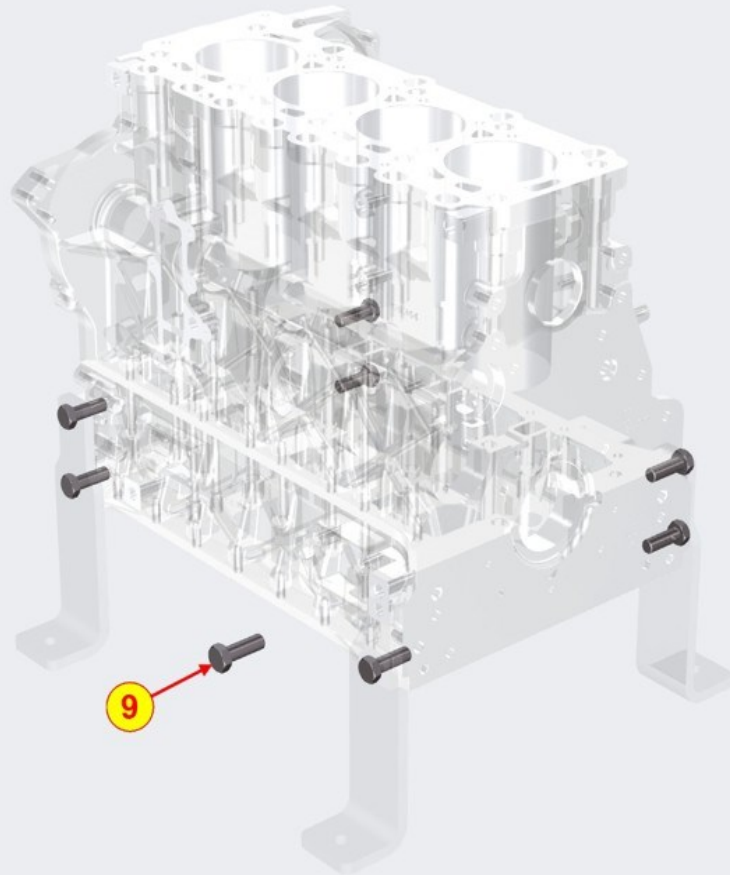

ENGINE MOUNTS - Group: 8025700010

TAB | 025

ENGINE MOUNTS - Group: 8025700010

Pos	Kit	Included in	Part #	Description	QTY	Tech info
9			ED0017900240-S	Screw	8