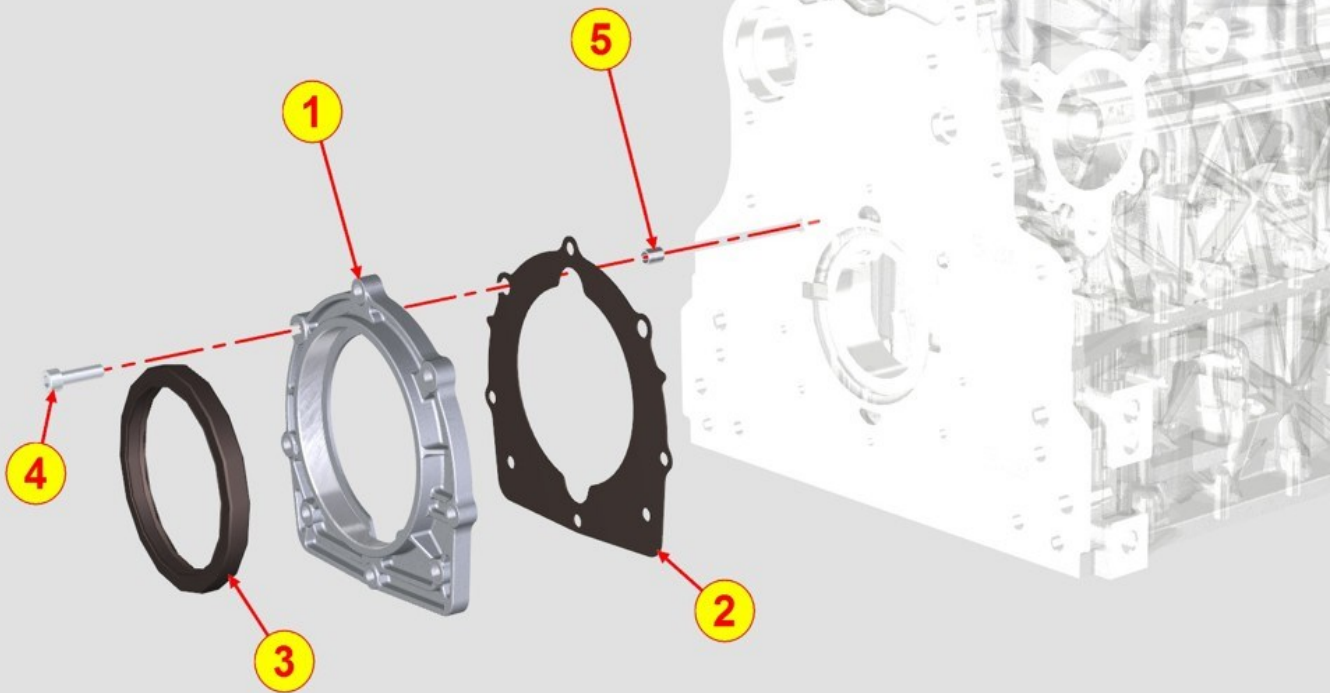

FLYWHEEL SIDE SUPPORT - Group: 8023700040

TAB. | 023

FLYWHEEL SIDE SUPPORT - Group: 8023700040

Pos	Kit	Included in	Part #	Description	QTY	Tech info
1	A		ED0037901230-S	Flange	1	
2		(A)	ED0045011690-S	Gasket	1	
3		(A)	ED0012135470-S	Seal ring	1	
4			ED00992R0460-S	VITE/SCREW M.6X22 5931 8.8+Zn.b	8	
5			ED0019704560-S	Bushing	2