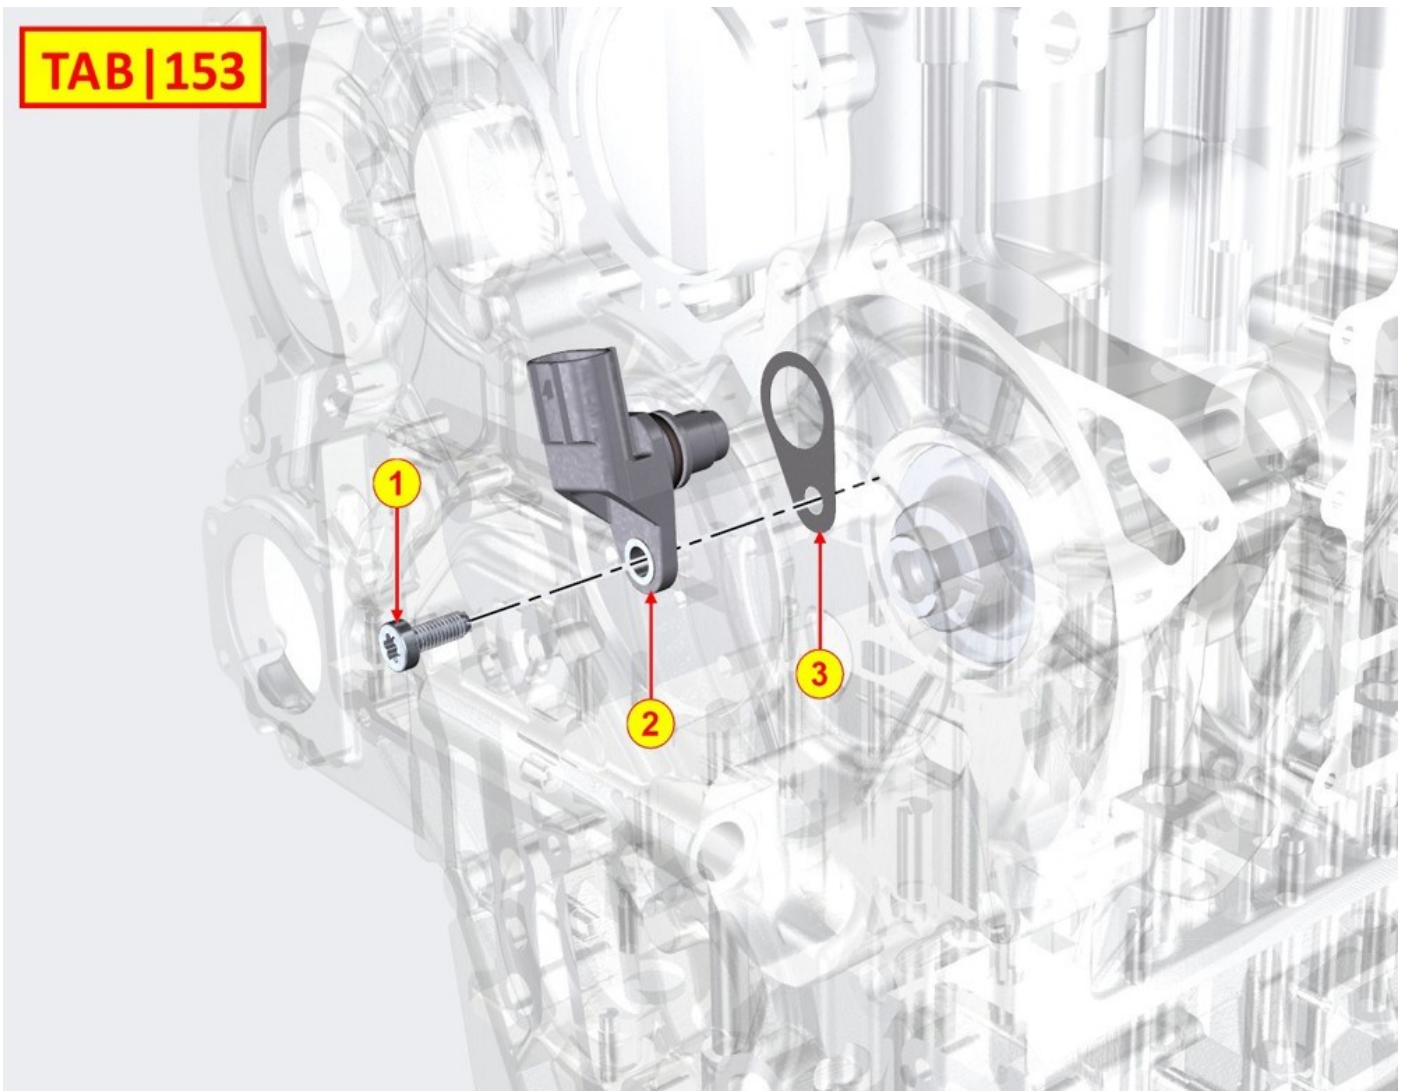

PHASE SENSOR - Group: 8153700020

TAB | 153

PHASE SENSOR - Group: 8153700020

Pos	Kit	Included in	Part #	Description	QTY	Tech info
1			ED0097610460-S	Screw	1	
2			ED0080891730-S	CAMSHAFT SENSOR	1	
3			ED0051511380-S	Sheet metal	1