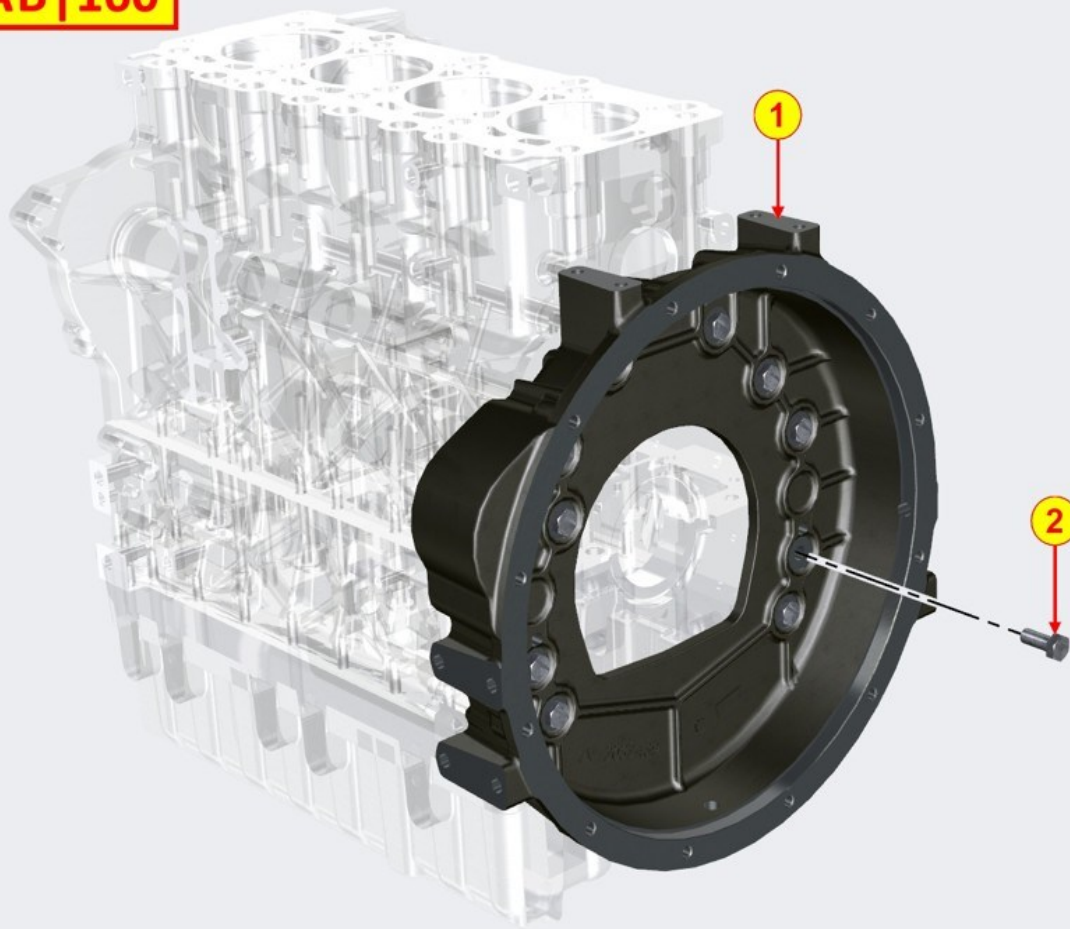

ENGINE FLANGE / BACKPLATE - Group: 8160700120

TAB | 160

ENGINE FLANGE / BACKPLATE - Group: 8160700120

Pos	Kit	Included in	Part #	Description	QTY	Tech info
1			ED0020324390-S	Flywheel housing	1	
2			ED0017800310-S	Screw	10