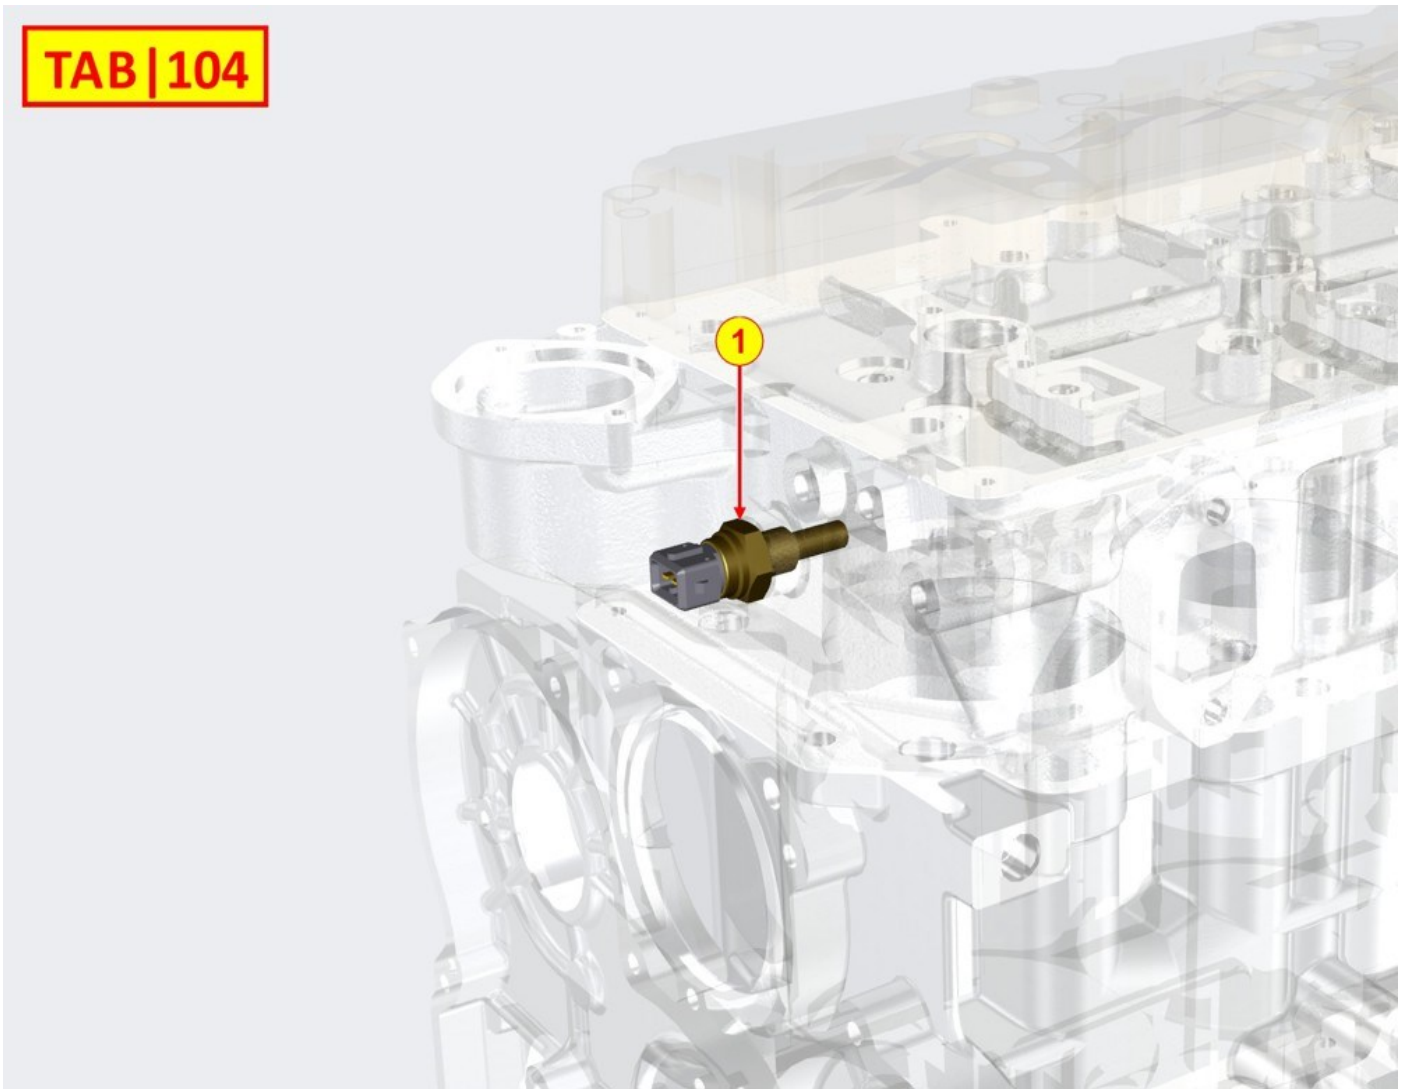

TEMPERATURE SENSORS - Group: 8104700010

TAB | 104

TEMPERATURE SENSORS - Group: 8104700010

Pos	Kit	Included in	Part #	Description	QTY	Tech info
1			ED0080891700-S	TEMPERATURE SENSOR	1