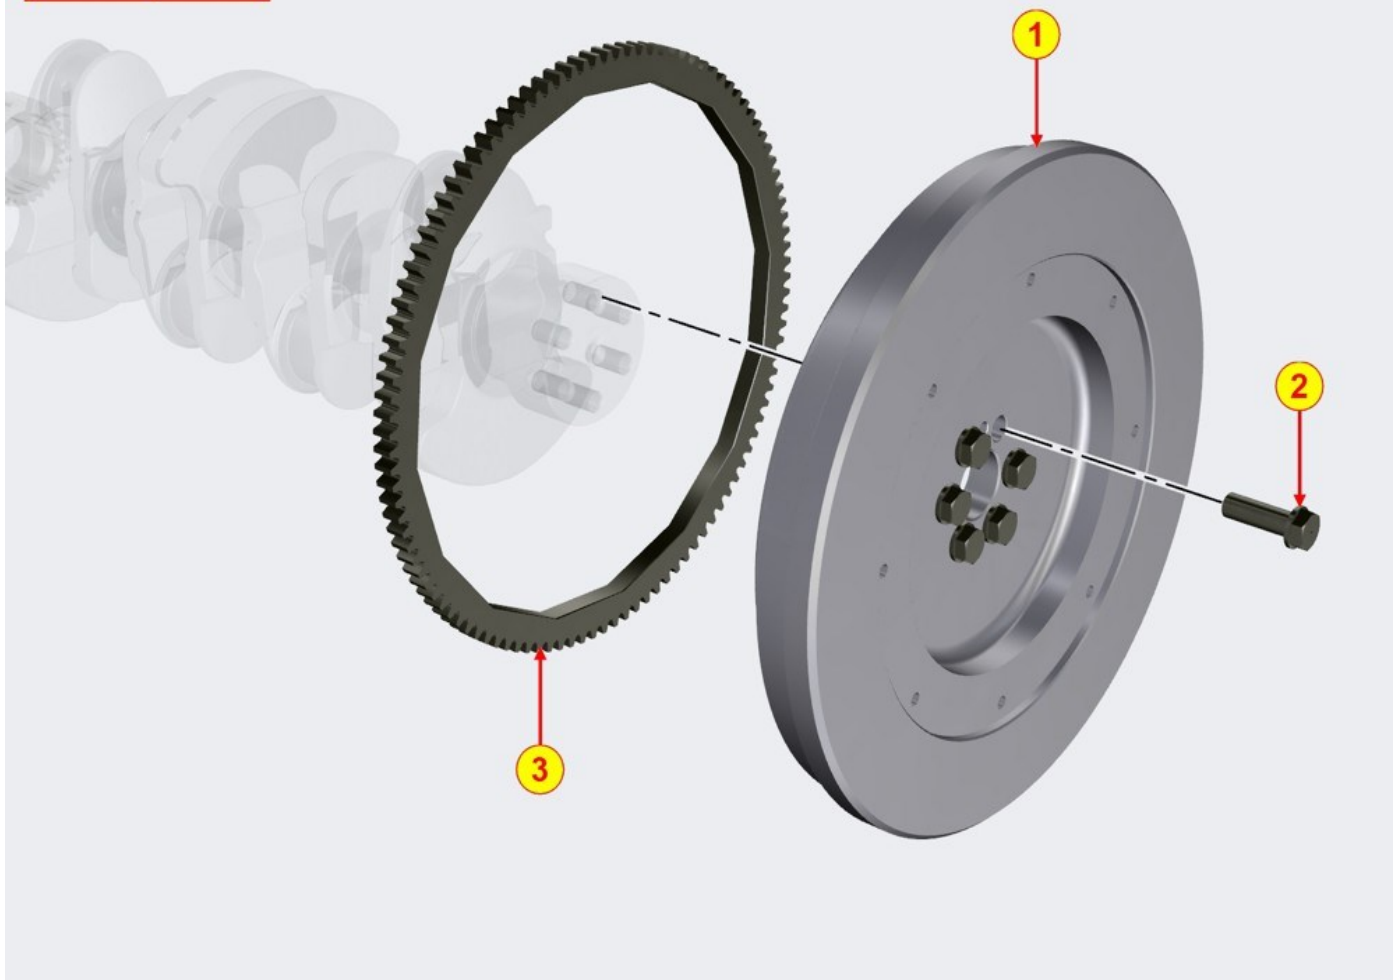

PISTON / CONNECTING ROD - Group: 8011700150

TAB|011

PISTON / CONNECTING ROD - Group: 8011700150

Pos	Kit	Included in	Part #	Description	QTY	Tech info
1	A		ED0065020890-S	Piston ass.y	4	
2		(A)	ED0082112900-S	Rings kit	4	
3		(A)	ED0084801220-S	Piston pin	4	
4		(A)	ED0011750970-S	Ring	8	
5	B		ED0015263490-S	Connecting rod	4	

6		ED0016401550-S	Bearing	3/4
7	(B)	ED0017801810-S	Screw	6/8
8	(B)	ED0016300850-S	Conrod bushing	1

FLYWHEEL - Group: 8012700030

TAB|012

FLYWHEEL - Group: 8012700030

Pos	Kit	Included in	Part #	Description	QTY	Tech info
1	A		ED0098816860-S	Flywheel	1	
2			ED0018620890-S	Screw	6	
3		(A)	ED0028162450-S	Ring gear	1	