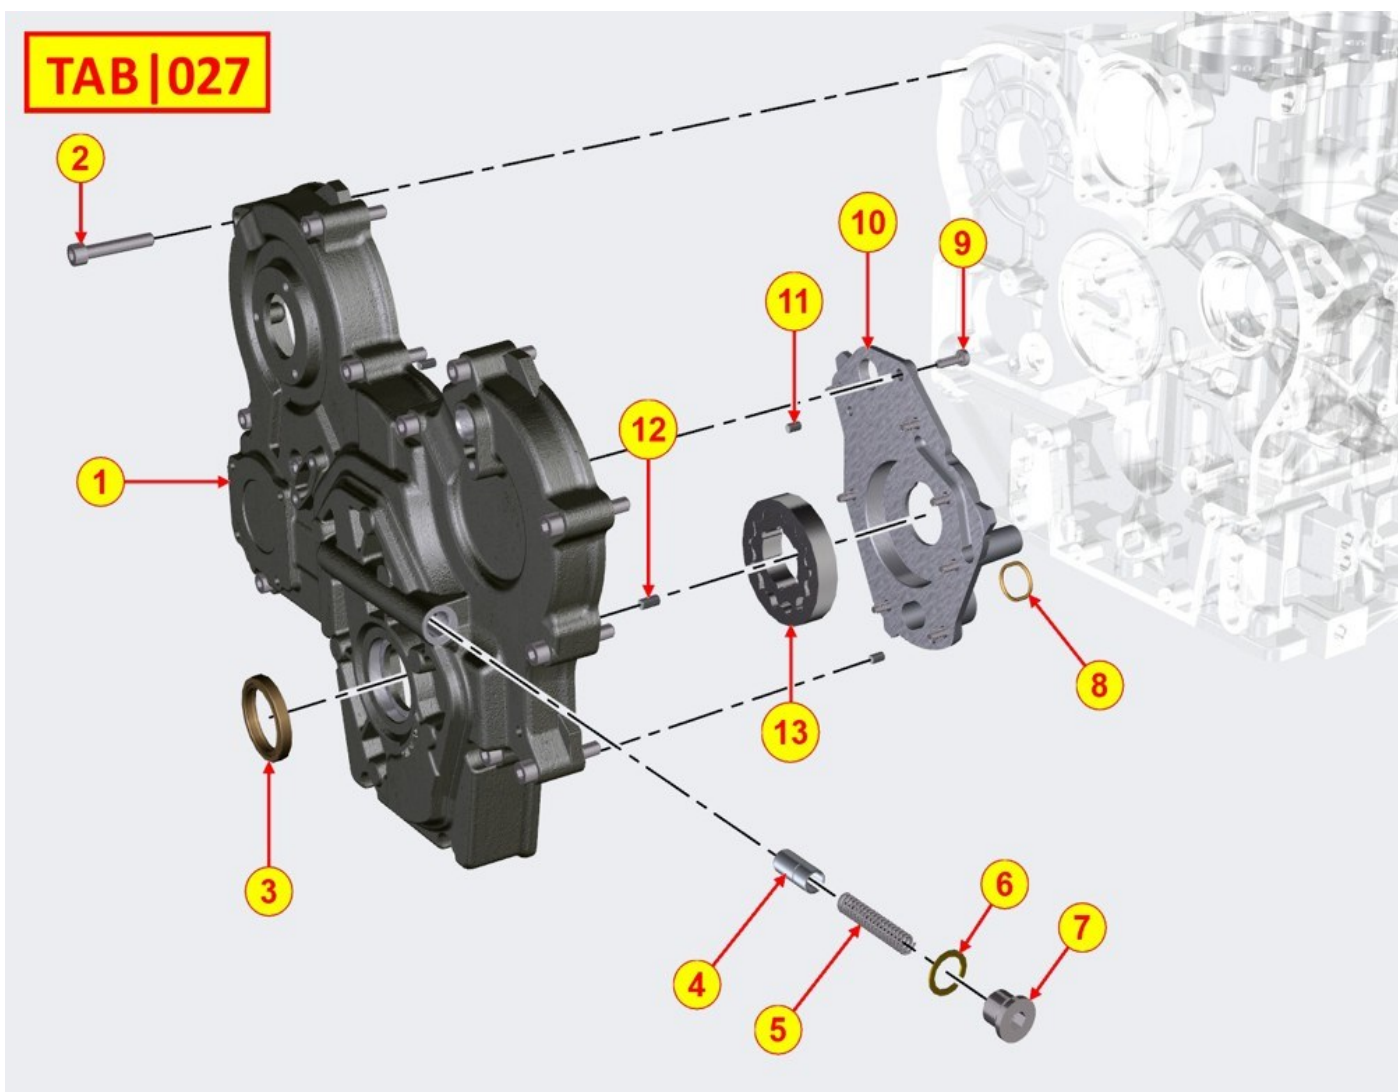

TIMING SYSTEM COVER - Group: 8027700200

TAB|027

TIMING SYSTEM COVER - Group: 8027700200

Pos	Kit	Included in	Part #	Description	QTY	Tech info
1	A		ED0066580390-S	Timing Gear Cover	1	⚠
2			ED0097300320-S	Screw	15	
3			ED0012135500-S	Seal ring	1	
4		(A)	ED0064950840-S	Plunger	1	
5		(A)	ED0056250300-S	Spring	1