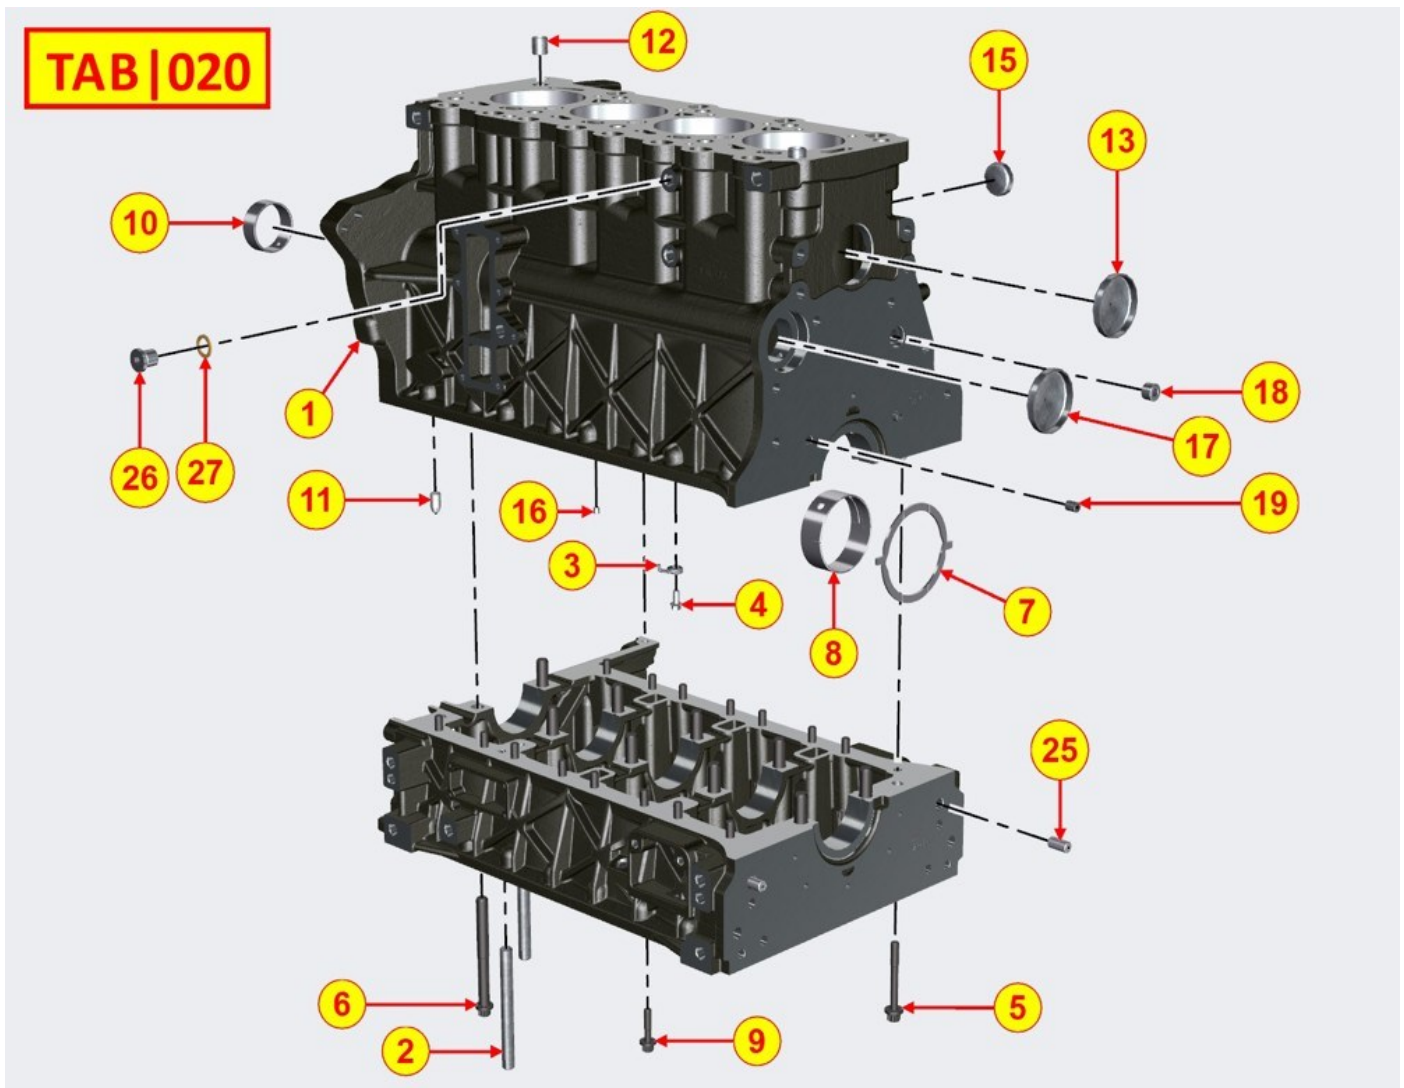

CRANKCASE - Group: 8020700530

CRANKCASE - Group: 8020700530

Pos	Kit	Included in	Part #	Description	QTY	Tech info
0			ED0082051330-S	Crankcase Gasket Set KDI 1903-2504	1	
1	A		ED0015116130-S	Crankcase	1	
2			ED0095801170-S	Pipe	2	
3			ED0084850270-S	Spray nozzle	4	
4			ED0015700800-S	Union screw	4