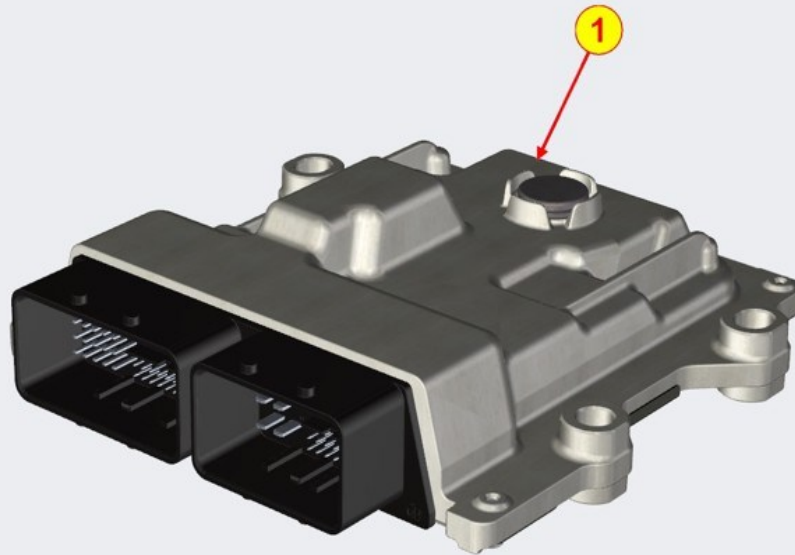

GLOW PLUGS / PRE-HEATING RELAY - Group: 8106700050

Pos	Kit	Included in	Part #	Description	QTY	Tech info
4			ED0097610480-S	Screw	4	

ECU - DCU - ELECTRONIC CONTROLS - Group: 8107707120

TAB | 107

ECU - DCU - ELECTRONIC CONTROLS - Group: 8107707120