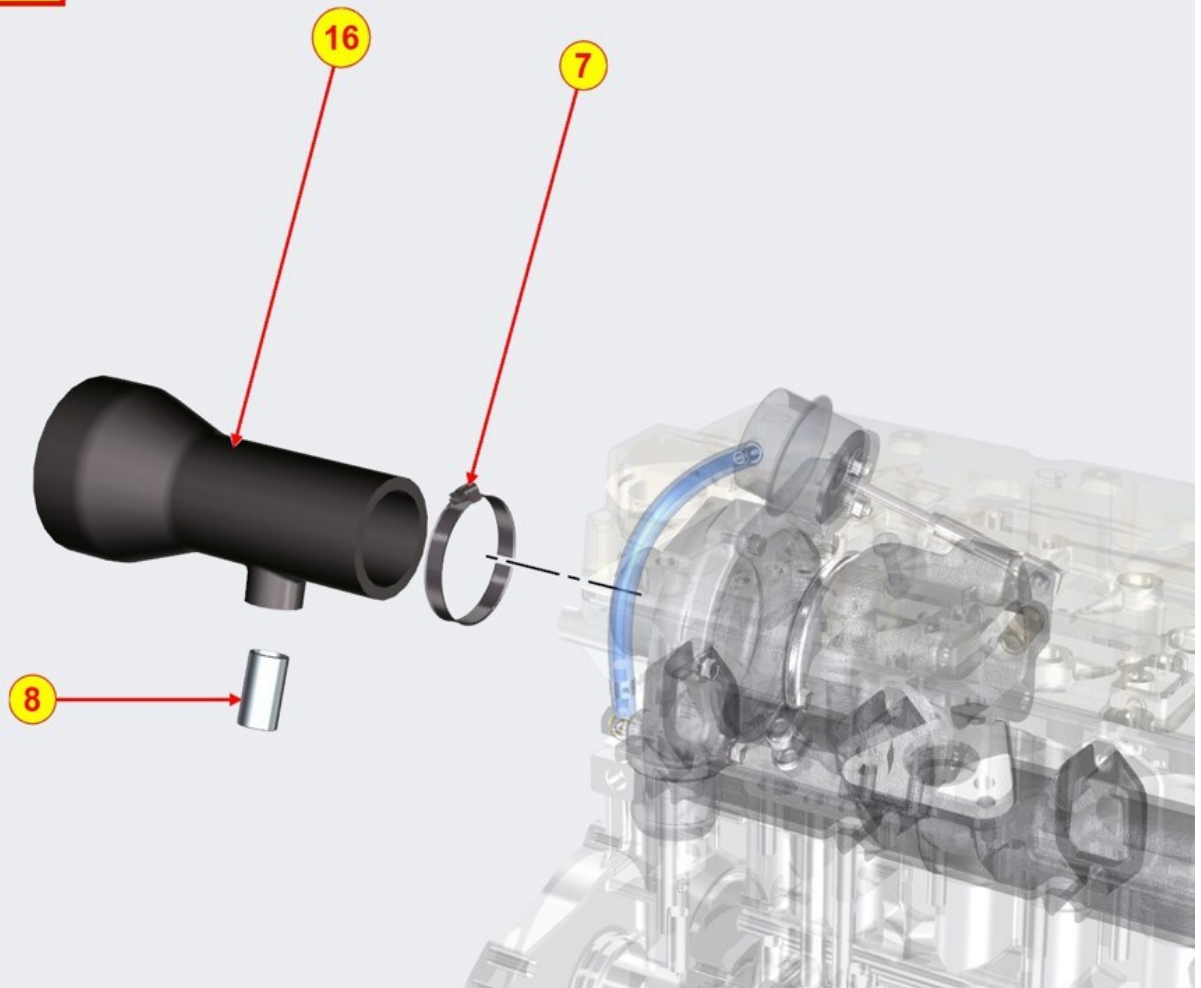

AIR FILTER - Group: 8081700350

TAB | 081

AIR FILTER - Group: 8081700350

Pos	Kit	Included in	Part #	Description	QTY	Tech info
7			ED0036300230-S	Clamp	1	
8			ED0095801150-S	Pipe	1	
16			ED0053651890-S	Hose	1