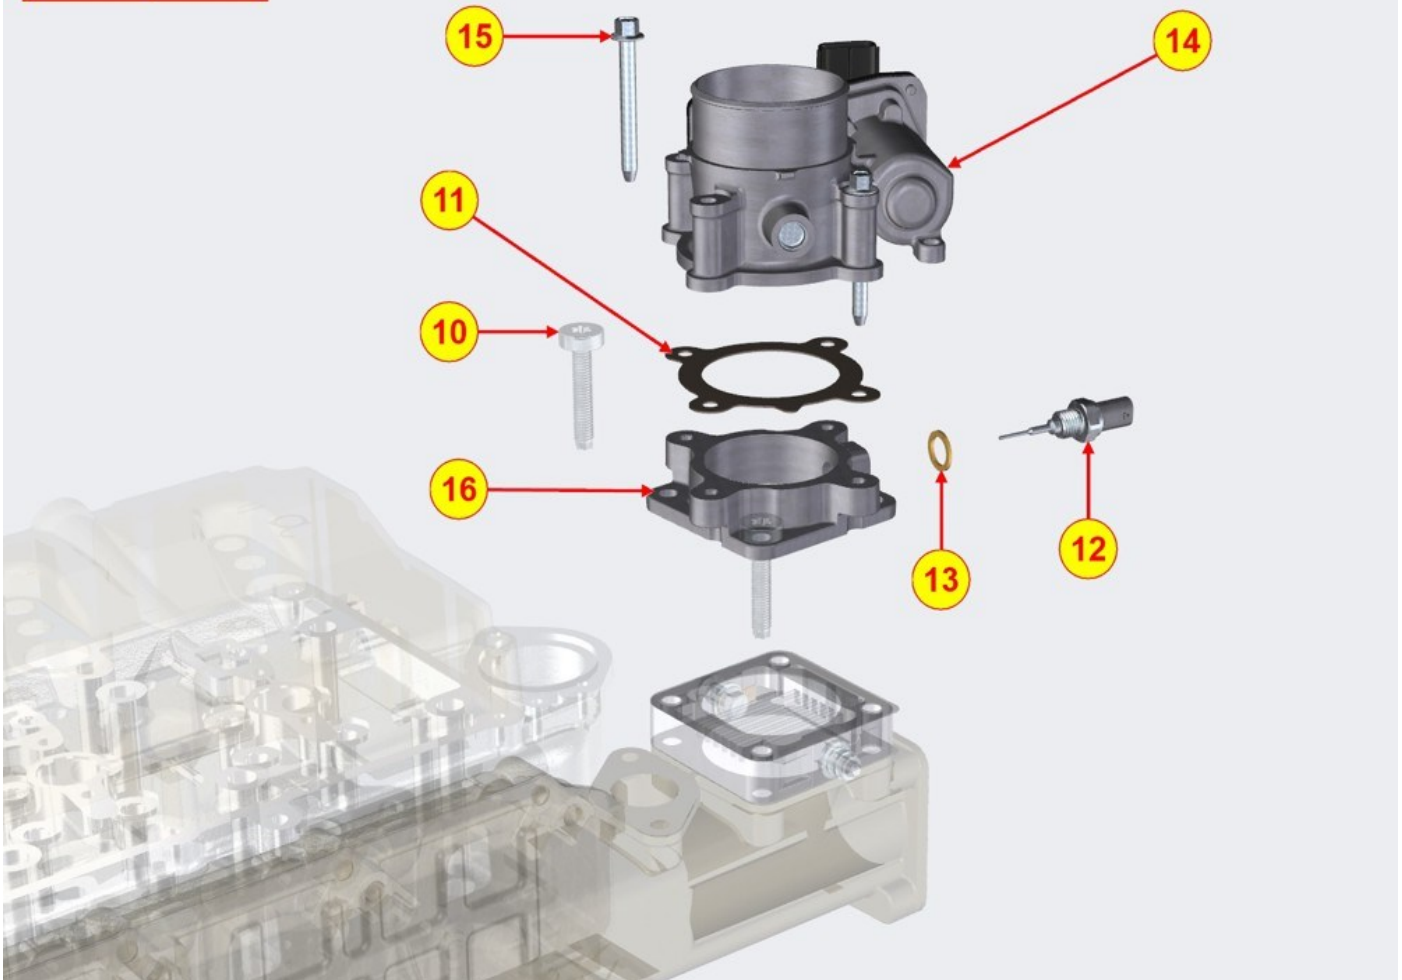

AIR INLET ACCESORIES - Group: 8082700050

TAB | 082

AIR INLET ACCESORIES - Group: 8082700050

Pos	Kit	Included in	Part #	Description	QTY	Tech info
11			ED0048200140-S	Gasket	1	
12			ED0080891900-S	AIR TEMPERATURE SENSOR	1	
13			ED0046700600-S	Gasket	1	
14			ED0028713500-S	ETB	1	
15			ED0017601940-S	Screw	4