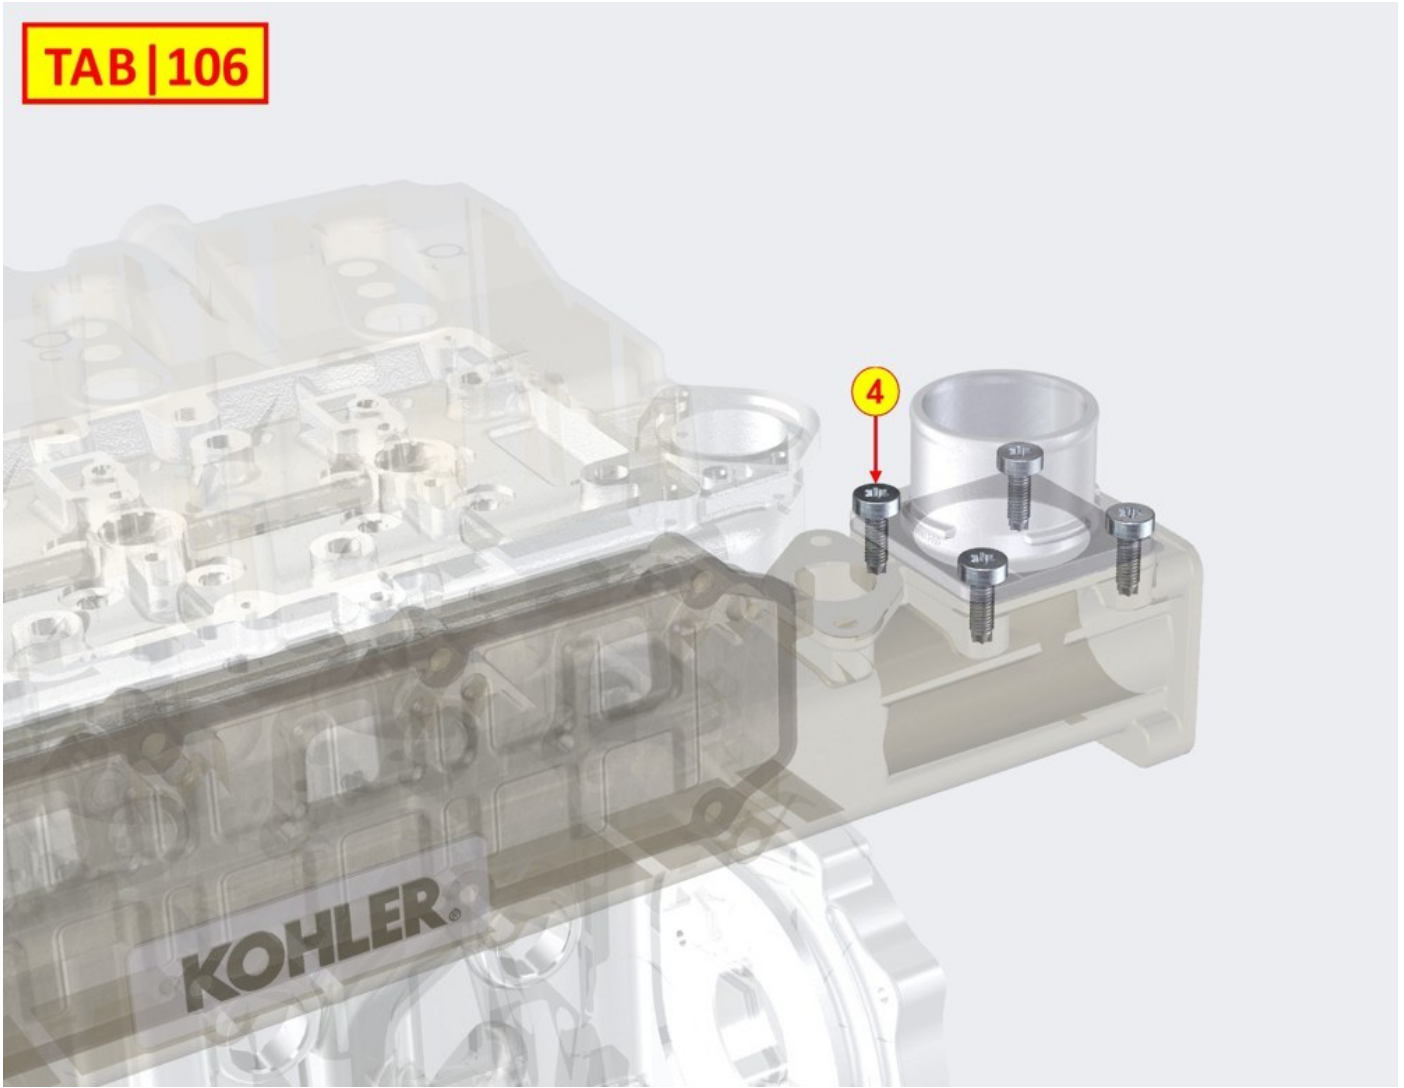

GLOW PLUGS / PRE-HEATING RELAY - Group: 8106700050

Pos	Kit	Included in	Part #	Description	QTY	Tech info
4			ED0097610480-S	Screw	4	

ECU - DCU - ELECTRONIC CONTROLS - Group: 8107707120

TAB | 107

ECU - DCU - ELECTRONIC CONTROLS - Group: 8107707120