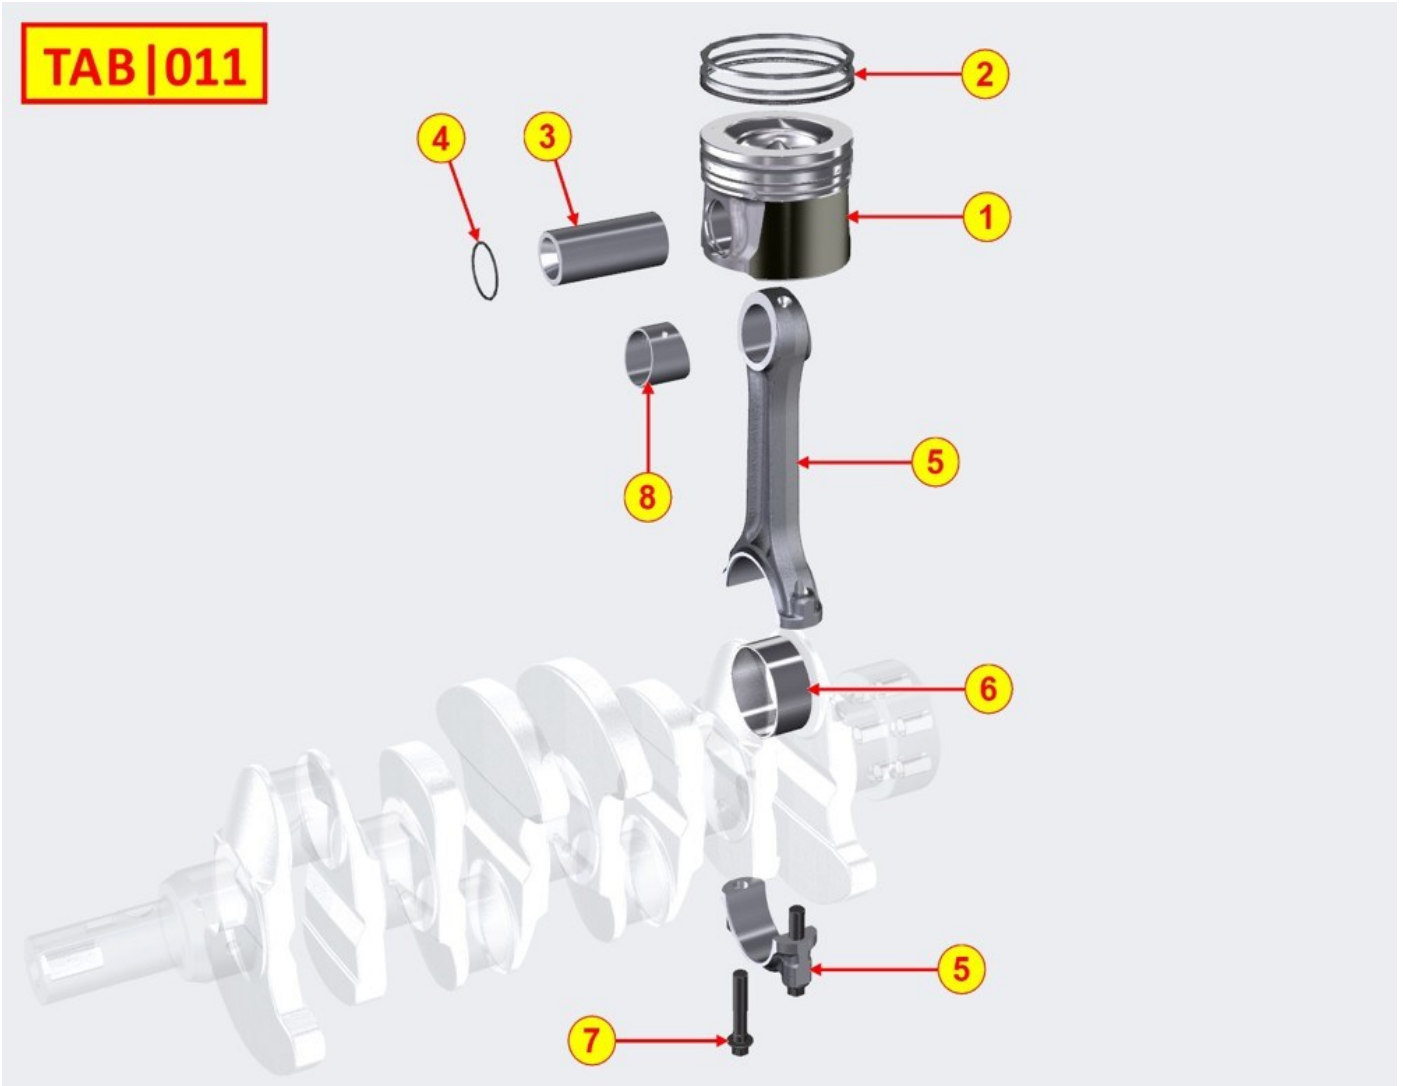

PISTON / CONNECTING ROD - Group: 8011700150

TAB|011

PISTON / CONNECTING ROD - Group: 8011700150

Pos	Kit	Included in	Part #	Description	QTY	Tech info
1	A		ED0065020890-S	Piston ass.y	4	
2		(A)	ED0082112900-S	Rings kit	4	
3		(A)	ED0084801220-S	Piston pin	4	
4		(A)	ED0011750970-S	Ring	8	
5	B		ED0015263490-S	Connecting rod	4