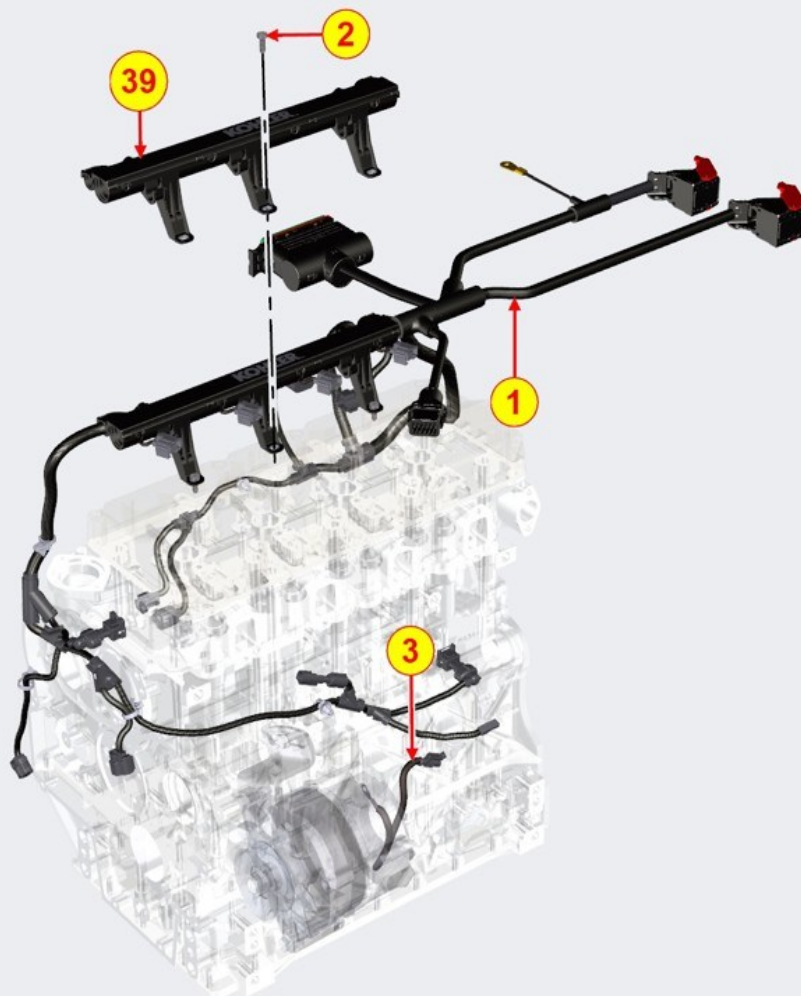

CONTROL PANEL / ENGINE WIRES - Group: 8103700840

TAB | 103

CONTROL PANEL / ENGINE WIRES - Group: 8103700840

Pos	Kit	Included in	Part #	Description	QTY	Tech info
1			ED0021865180-S	Cable	1	
2			ED0097610450-S	Screw	3	
3			ED0021863710-S	Cable	1