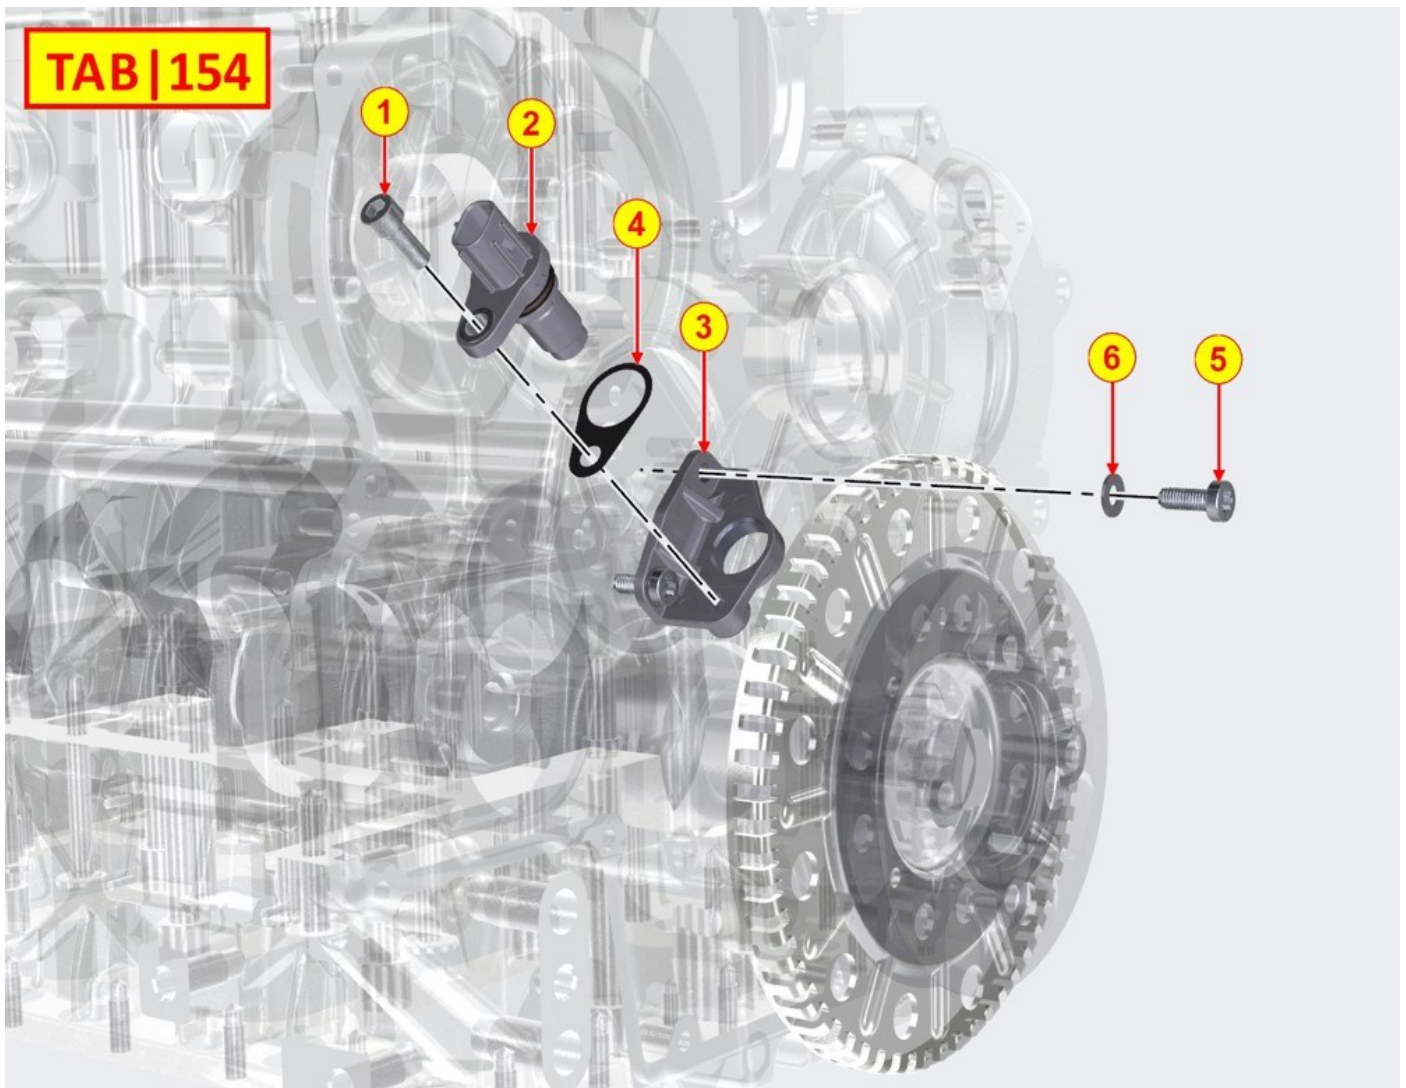

SPEED SENSOR - INJECTION SENSOR - Group: 8154700020

SPEED SENSOR - INJECTION SENSOR - Group: 8154700020

Pos	Kit	Included in	Part #	Description	QTY	Tech info
1			ED0097300100-S	Screw	1	
2			ED0080891720-S	SPEED SENSOR	1	
3			ED0085464310-S	Bracket	1	
4			ED0051511460-S	SPACER	2	
5			ED0097610460-S	Screw	2