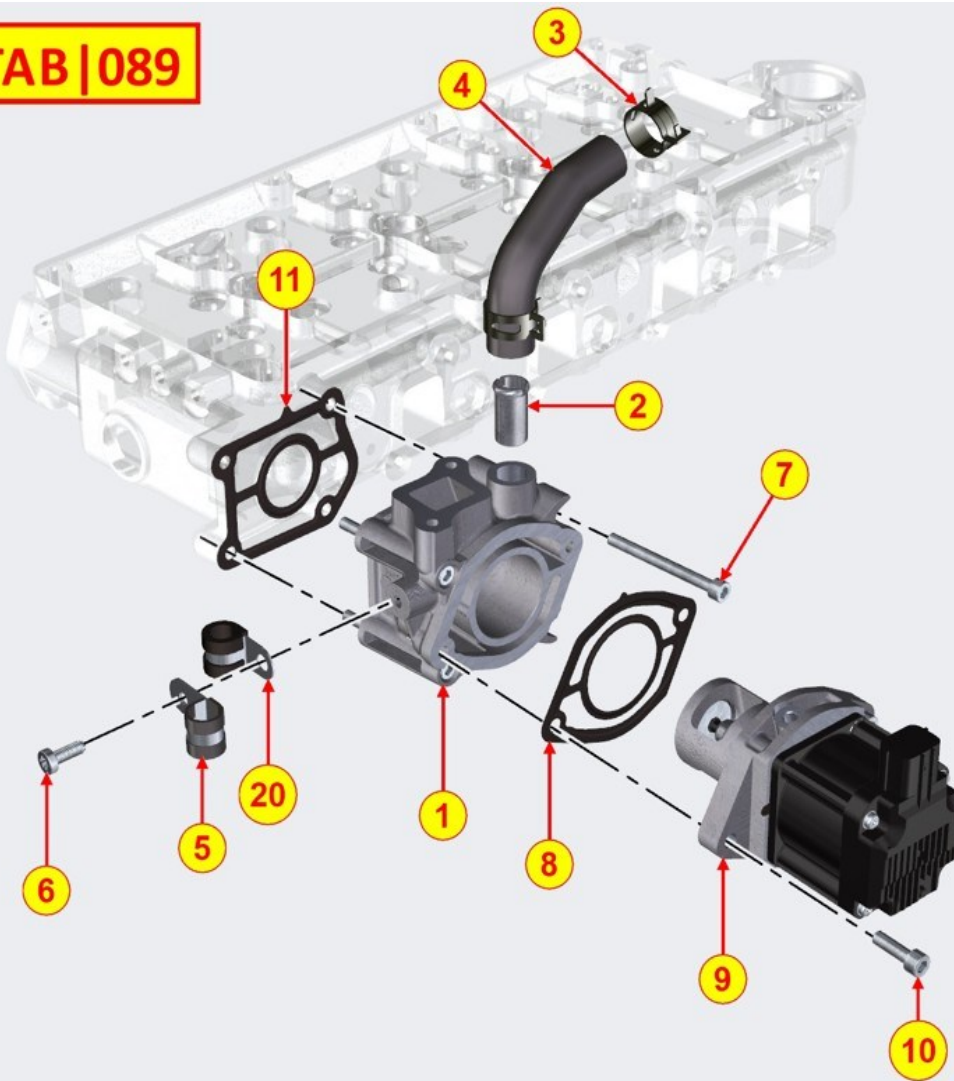

EGR VALVE - Group: 8089700120

TAB|089

EGR VALVE - Group: 8089700120

Pos	Kit	Included in	Part #	Description	QTY	Tech info
1			ED0038651430-S	Flange	1	⚠
2			ED0072850010-S	Joint	1	⚠
3			ED0036302420-S	Clamp	2	
4			ED0093055730-S	hose	1	⚠
5			ED0036302000-S	Clamp	1