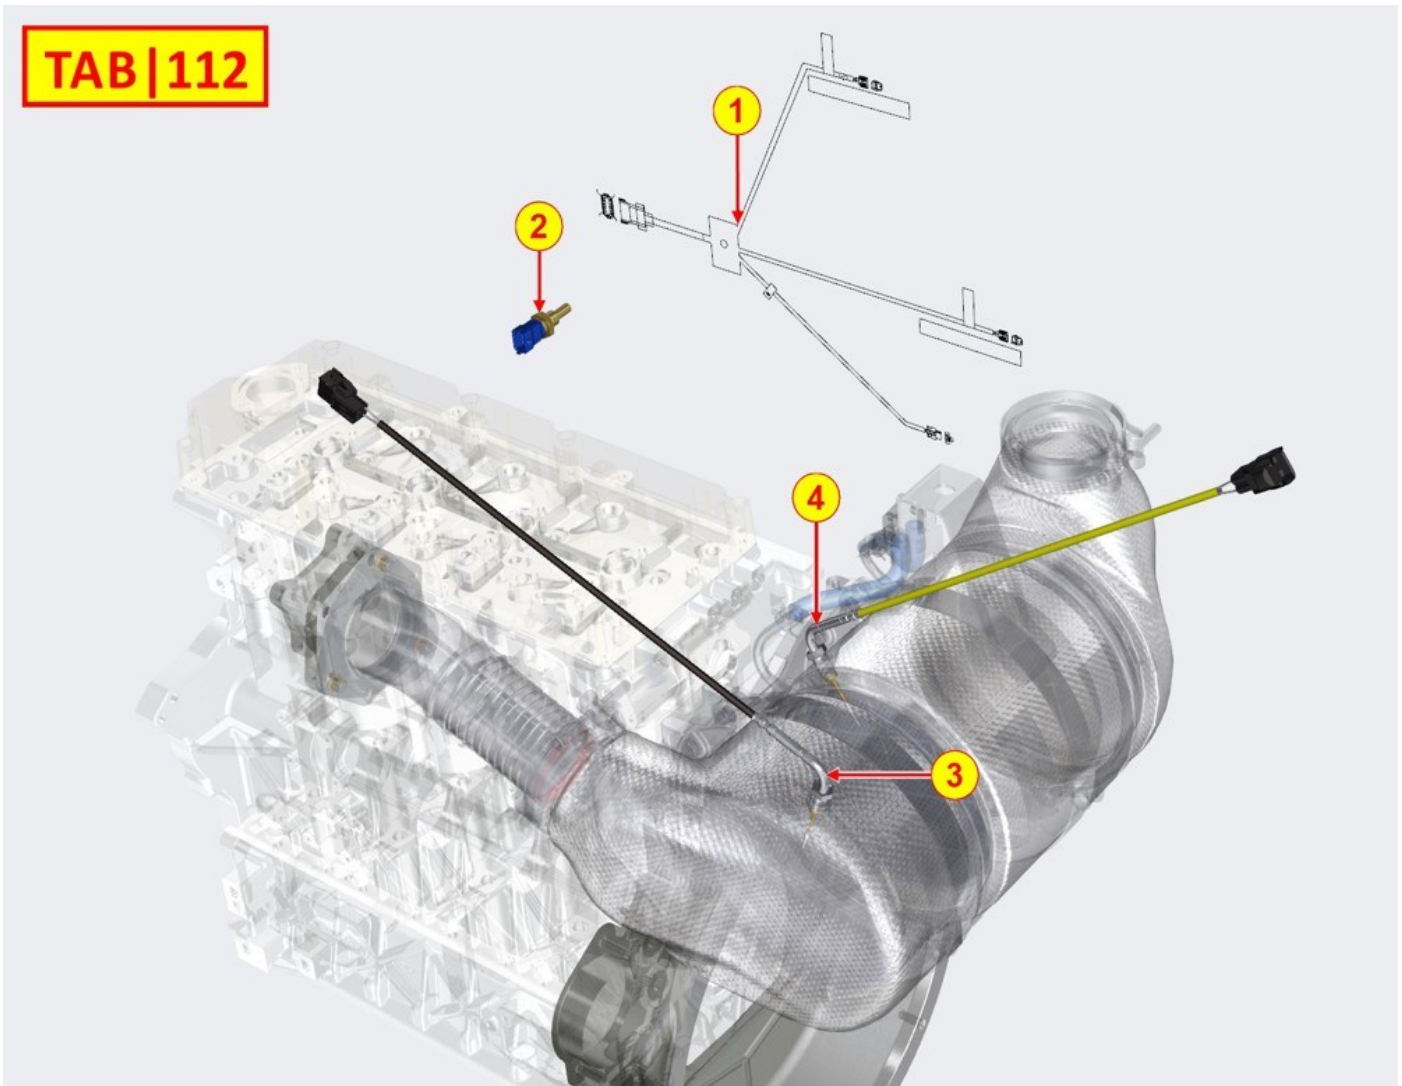

EXHAUST LINE TEMPERATURE SENSORS - Group: 8112700090

TAB | 112

EXHAUST LINE TEMPERATURE SENSORS - Group: 8112700090

Pos	Kit	Included in	Part #	Description	QTY	Tech info
1			ED0021865020-S	Cable	1	
2			ED0080891090-S	AIR TEMPERATURE SENSOR	1	
3			ED0080891910-S	EGTS (BLACK)	1	
4			ED0080891920-S	EGTS (YELLOW)	1