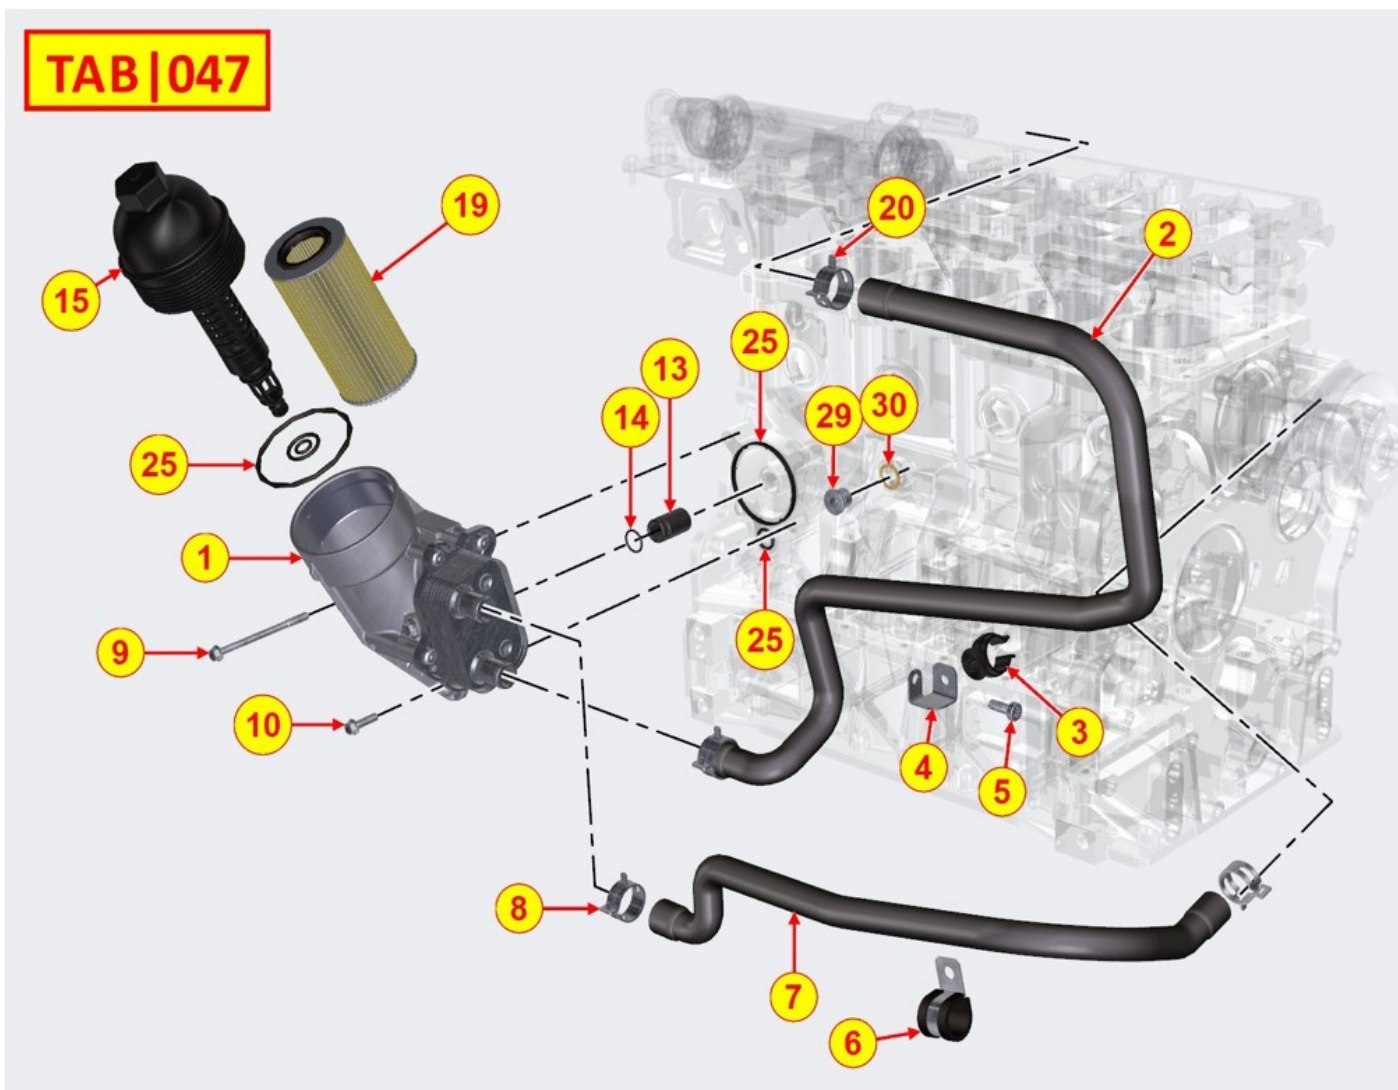

OIL COOLER - Group: 8047700140

TAB|047

OIL COOLER - Group: 8047700140

Pos	Kit	Included in	Part #	Description	QTY	Tech info
1	A		ED0037401690-S	Oil Cooler + Oil Filter	1	⚠
2			ED0093055720-S	hose	1	
3			ED0036172500-S	Clamp	1	
4			ED0063602310-S	Plate	1	
5			ED0097610450-S	Screw	1