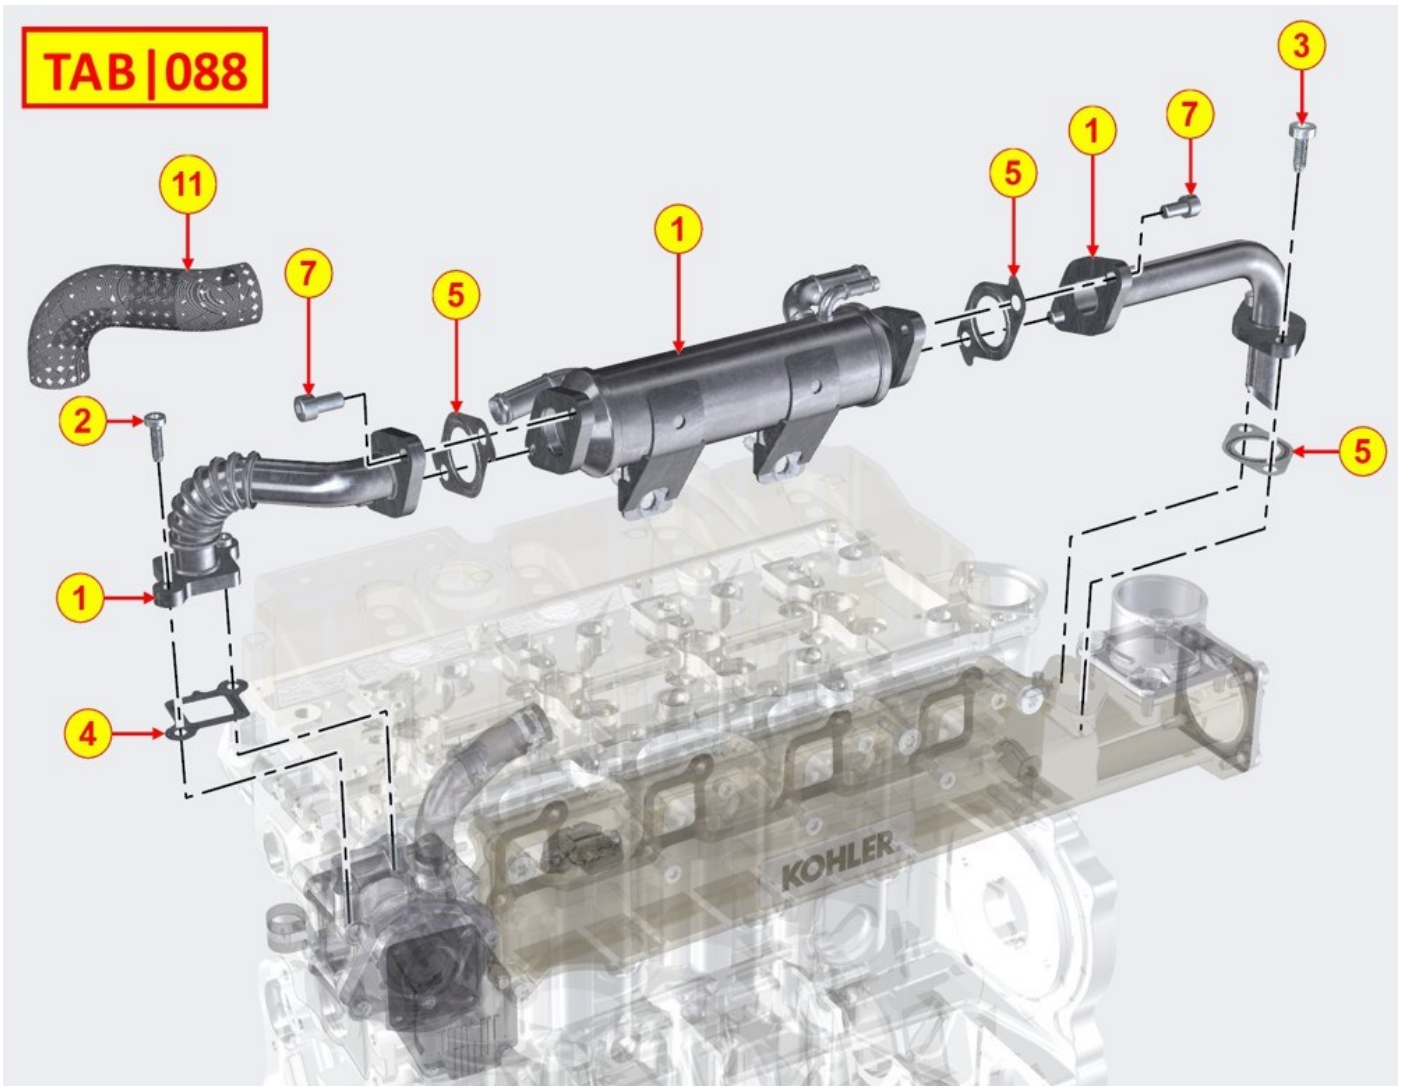

27

C B

(A)

ED0021803020-S

DPF Filter KIT - NEW

2/1

EGR SYSTEM - Group: 8088700150

TAB | 088