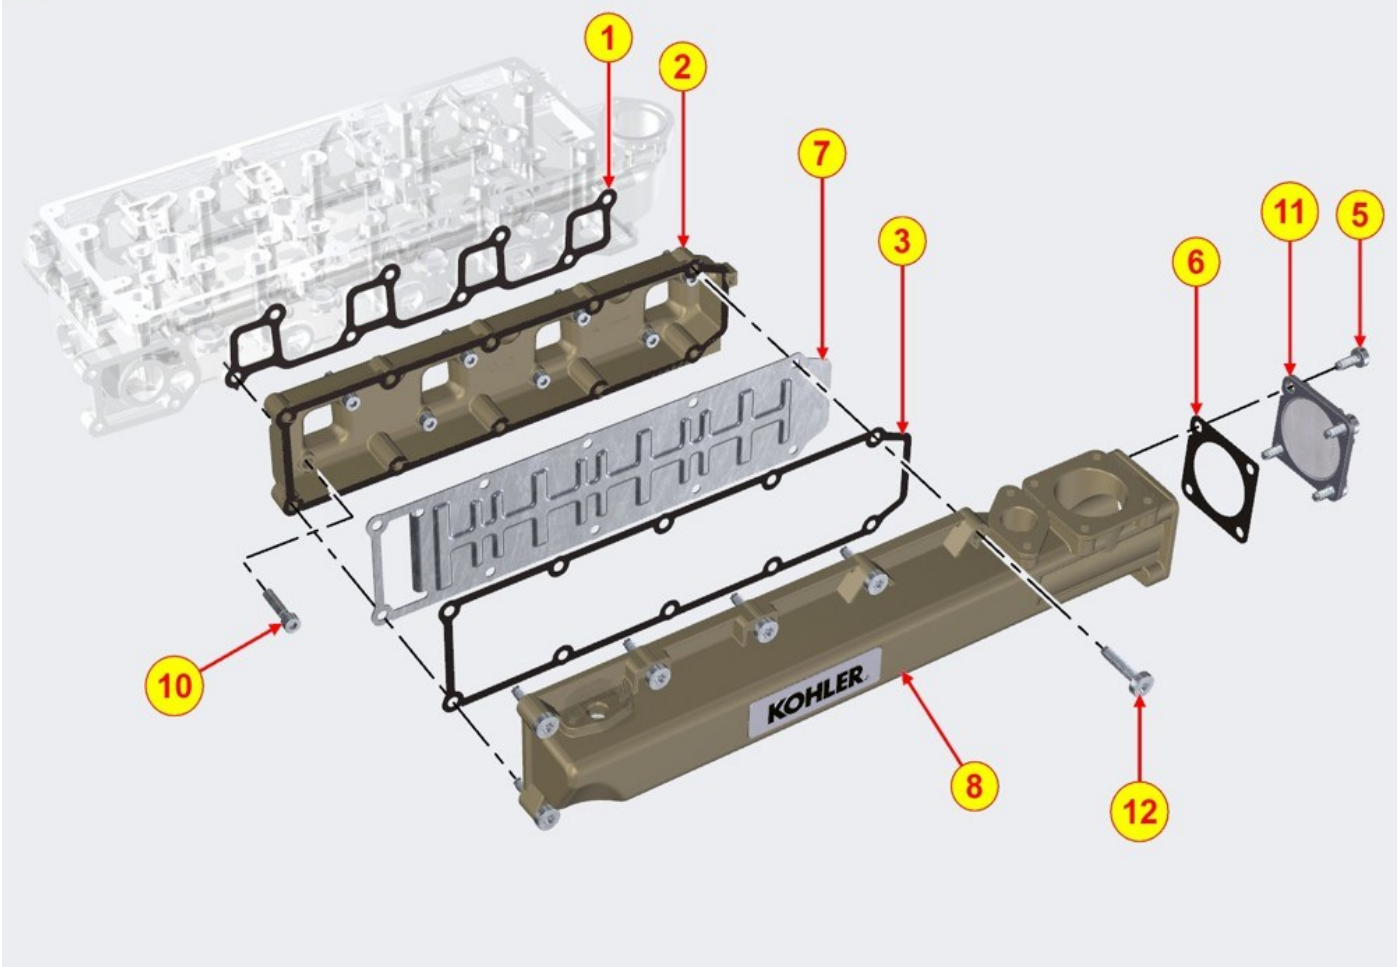

AIR INLET MANIFOLD / AIR FILTER - Group: 8080700370

TAB | 080

AIR INLET MANIFOLD / AIR FILTER - Group: 8080700370

Pos	Kit	Included in	Part #	Description	QTY	Tech info
1			ED0048200870-S	Gasket	1	
2			ED0024865960-S	manifold	1	
3			ED0048200960-S	Gasket	2	
5			ED0097610480-S	Screw	4	
6			ED0048200150-S	Gasket	2	