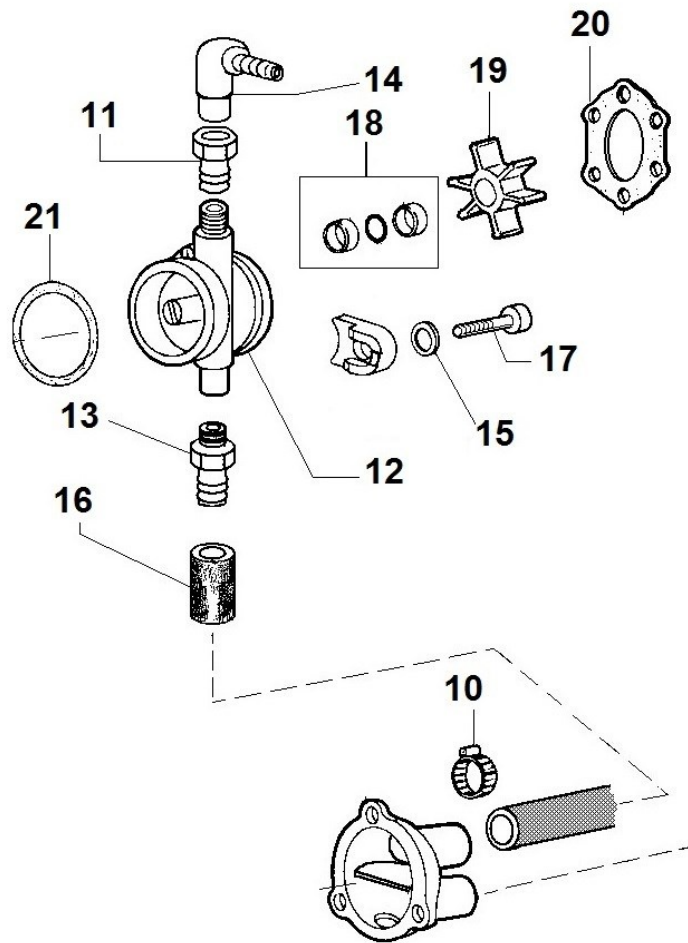

COOLANT PUMP - Group: 8077320210

COOLANT PUMP - Group: 8077320210

Pos	Kit	Included in	Part #	Description	QTY	Tech info
10			ED0036301110-S	Clamp	2	
11			ED0059530720-S	Nipple	1	
12	A		ED0065845100-S	Coolant pump	1	
13			ED0073302450-S	Joint	1	
14			ED0073302840-S	Joint	1