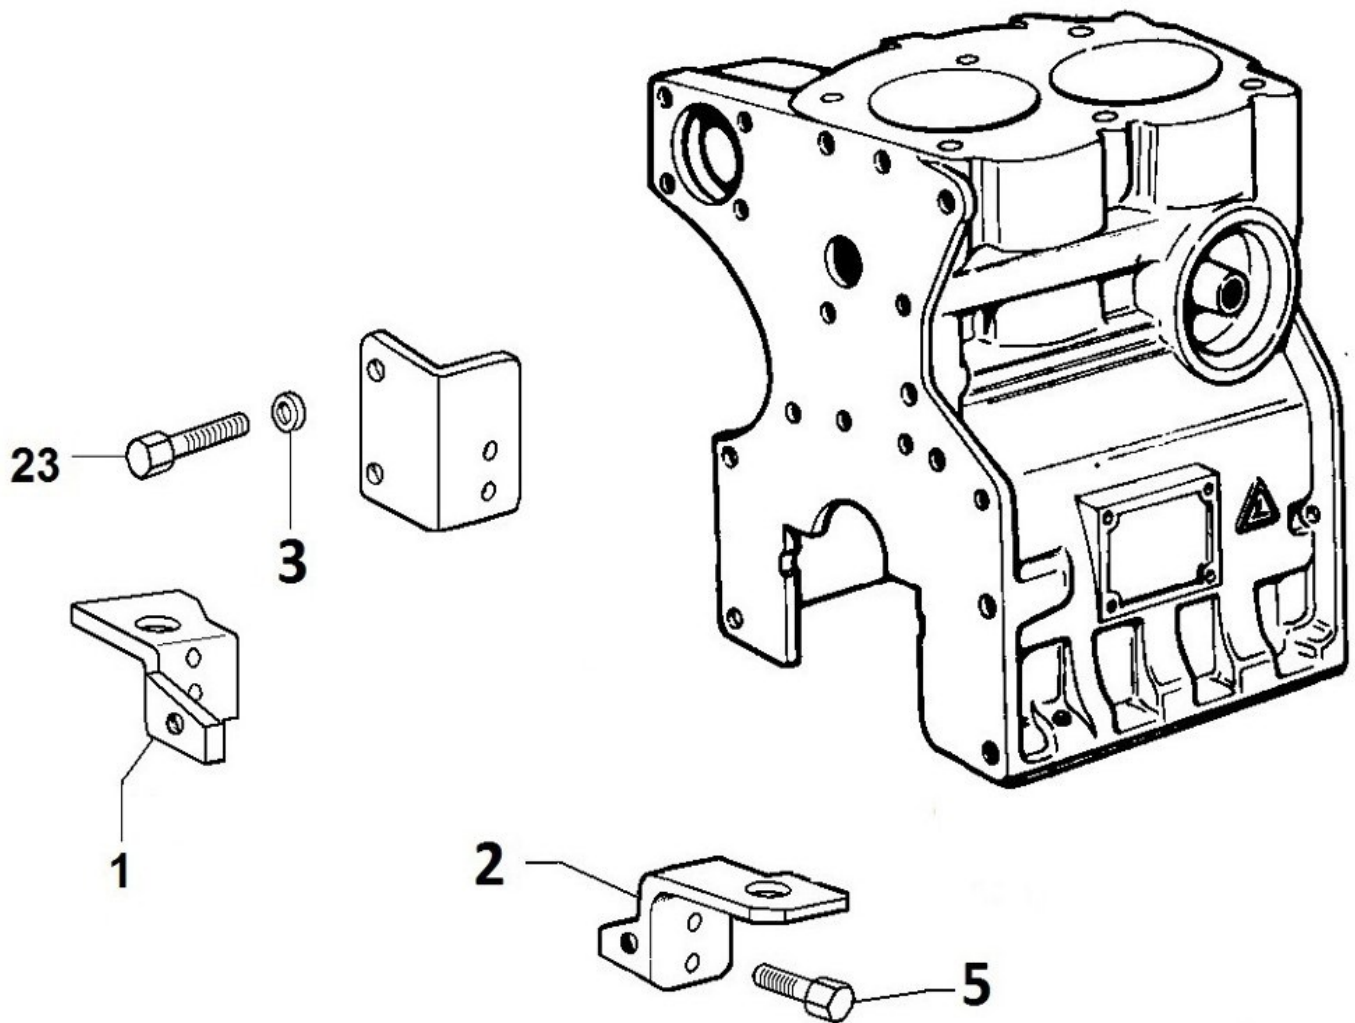

ENGINE MOUNTS - Group: 8025320830

ENGINE MOUNTS - Group: 8025320830

Pos	Kit	Included in	Part #	Description	QTY	Tech info
0			ED0064293480-S	Engine mount	1	
0			ED0064293490-S	Engine mount	1	
0			ED0064296080-S	Engine mount	1	
0			ED0064296090-S	Engine mount	1	
3			ED0076450070-S	Washer	2