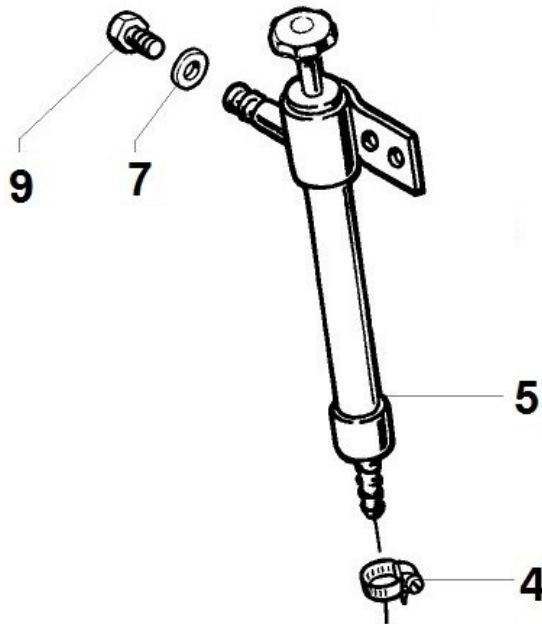

PUMP FOR OIL EXTRACTION - Group: 8046320060

PUMP FOR OIL EXTRACTION - Group: 8046320060

Pos	Kit	Included in	Part #	Description	QTY	Tech info
4			ED0036301290-S	Clamp	1	
5			ED0065950210-S	POMPA ESTRAZ. OLIO AB TRASM. PER LMG4000	1