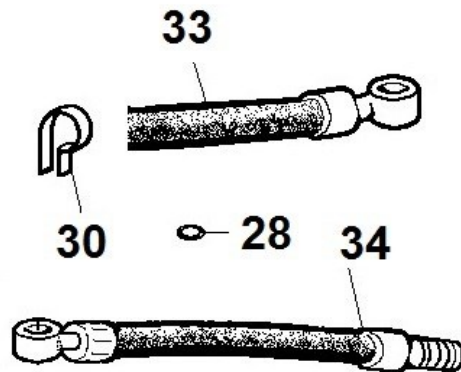

FUEL LINES - Group: 8064321250

FUEL LINES - Group: 8064321250

Pos	Kit	Included in	Part #	Description	QTY	Tech info
28			ED0046700590-S	Gasket	2	
30			ED0036301700-S	Clamp	1	
33			ED0093757480-S	Fuel pipe	1	
34			ED0093757500-S	Fuel pipe	1