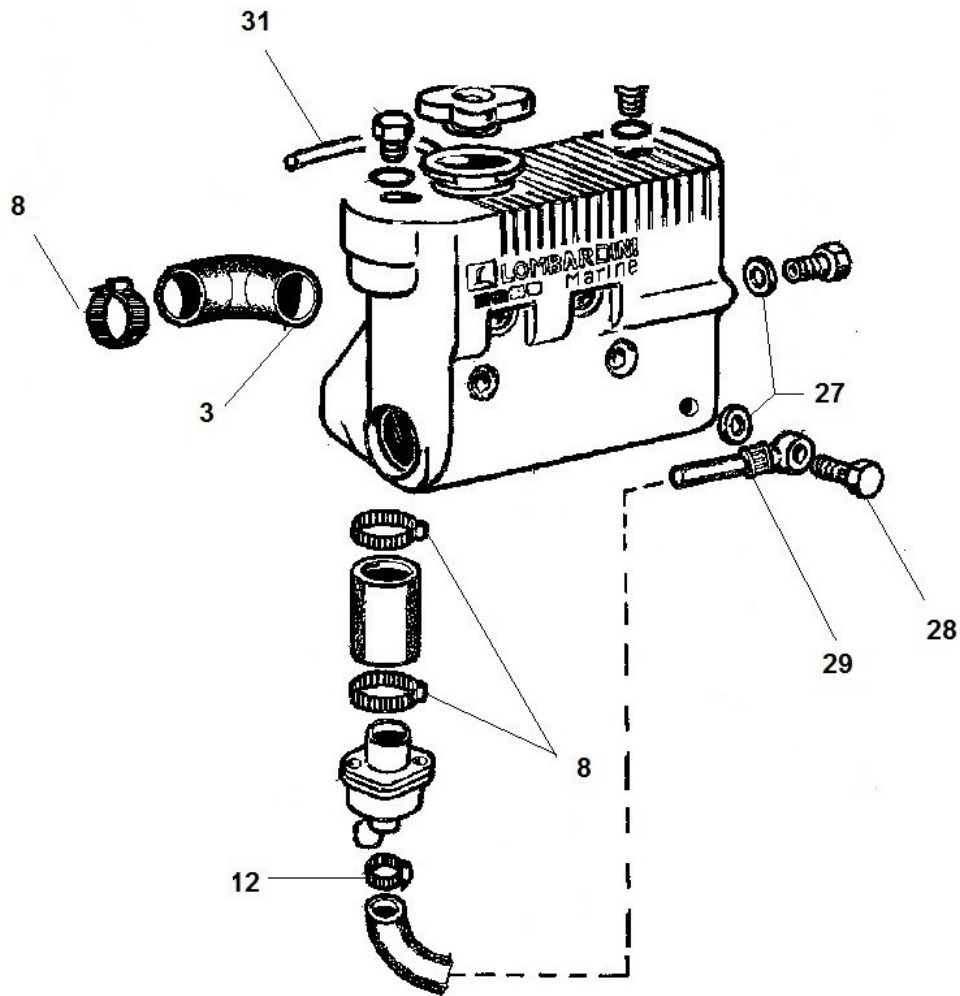

COOLANT HOSES - Group: 8068320610

COOLANT HOSES - Group: 8068320610

Pos	Kit	Included in	Part #	Description	QTY	Tech info
3			ED0093400170-S	TUBE	1	
8			ED0036301280-S	Clamp	2	
12			ED0036301290-S	Clamp	1	
13			ED0093051000-S	hose	1	
27			ED0046700610-S	Gasket	2