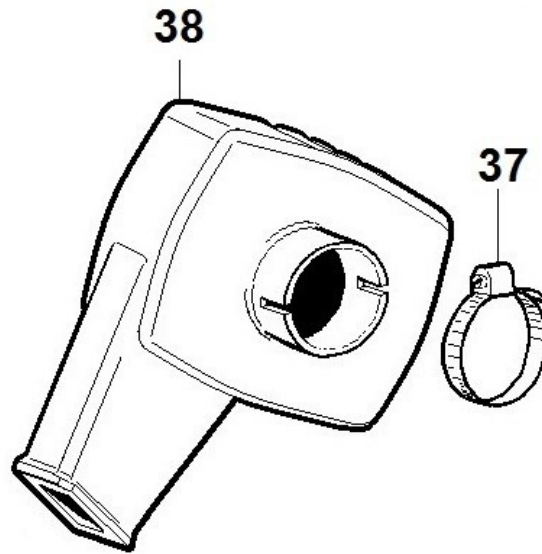

AIR FILTER - Group: 8081320560

AIR FILTER - Group: 8081320560

Pos	Kit	Included in	Part #	Description	QTY	Tech info
1	A		ED0037003330-S	Filter	1	
37			ED0036301520-S	Clamp	1