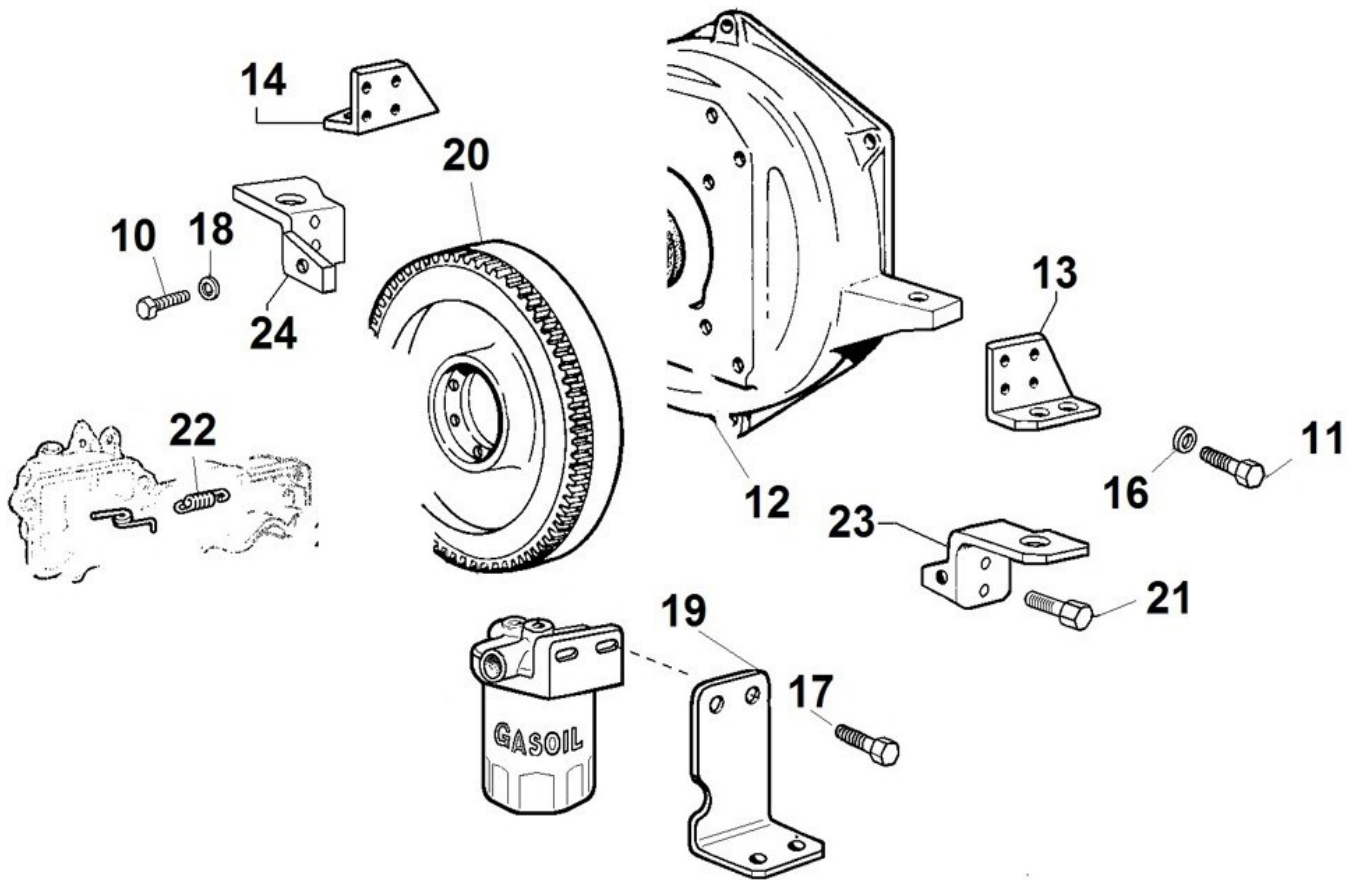

1st PTO ACCESSORIES - Group: 8161320180

1st PTO ACCESSORIES - Group: 8161320180

Pos	Kit	Included in	Part #	Description	QTY	Tech info
0			ED0028160880-S	Ring gear	1	
0			ED0064293490-S	Engine mount	1	
0			ED0064296090-S	Engine mount	1	
0			ED0064296100-S	Engine mount	1	
0			ED0064296110-S	Engine mount	1	
10			ED0017701240-S	Screw	7	
11			ED0017900370-S	Screw	8