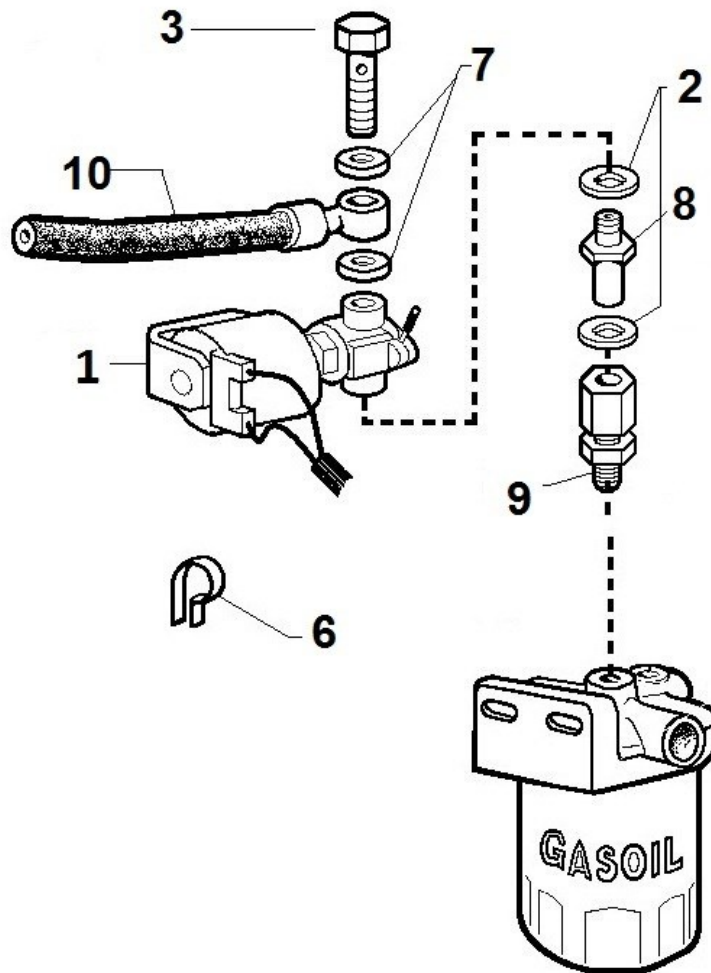

23	ED0017900240-S	Screw	2
31	ED0097302130-S	Screw	4

PUMP FOR OIL EXTRACTION - Group: 8046320060

PUMP FOR OIL EXTRACTION - Group: 8046320060

Pos	Kit	Included in	Part #	Description	QTY	Tech info
4			ED0036301290-S	Clamp	1	
5			ED0065950210-S	POMPA ESTRAZ. OLIO AB TRASM. PER LMG4000	1	

ELECTROVALVE - Group: 8052320160

ELECTROVALVE - Group: 8052320160

Pos	Kit	Included in	Part #	Description	QTY	Tech info
1			ED0035871970-S	Solenoid valve	1	
2			ED0046700590-S	Gasket	3	
3			ED0019011150-S	Union screw	1	
6			ED0036301700-S	Clamp	1	
7			ED0046700610-S	Gasket	1	
8			ED0073303140-S	Joint	1	