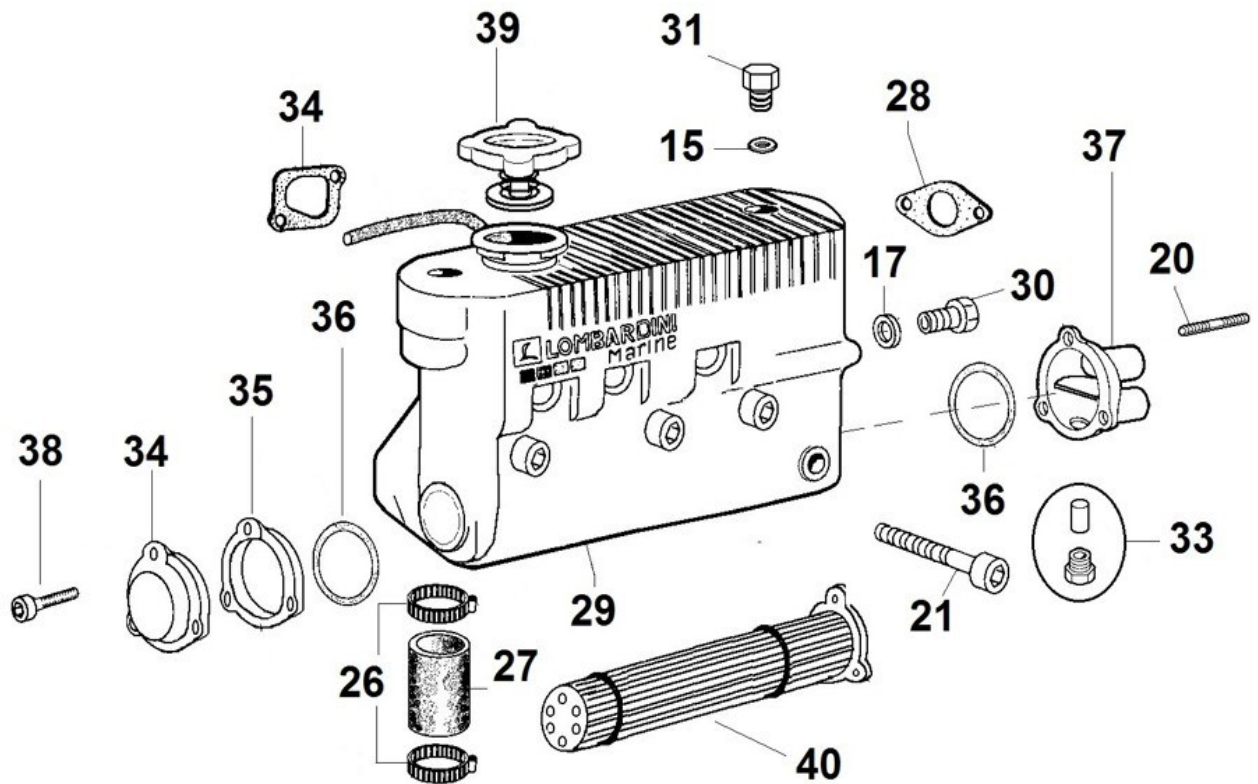

COOLANT HOSES - Group: 8068320610

COOLANT HOSES - Group: 8068320610

Pos	Kit	Included in	Part #	Description	QTY	Tech info
3			ED0093400170-S	TUBE	1	
8			ED0036301280-S	Clamp	2	
12			ED0036301290-S	Clamp	1	
13			ED0093051000-S	hose	1	
27			ED0046700610-S	Gasket	2	

28	ED0019011190-S	Union screw	1
39	ED0095800450-S	Pipe	1

COOLANT RADIATOR - Group: 8073320920

COOLANT RADIATOR - Group: 8073320920

Pos	Kit	Included in	Part #	Description	QTY	Tech info
1			ED0090002780-S	Cap	1	
17			ED0046700610-S	Gasket	1	
20			ED0067801420-S	Stud	2	
21			ED0097302210-S	Screw	6	
26			ED0036301280-S	Clamp	2	
27			ED0096020720-S	Pipe	1	
28			ED0045001020-S	Gasket	1	
29	B		ED0073500100-S	Cooler	1	