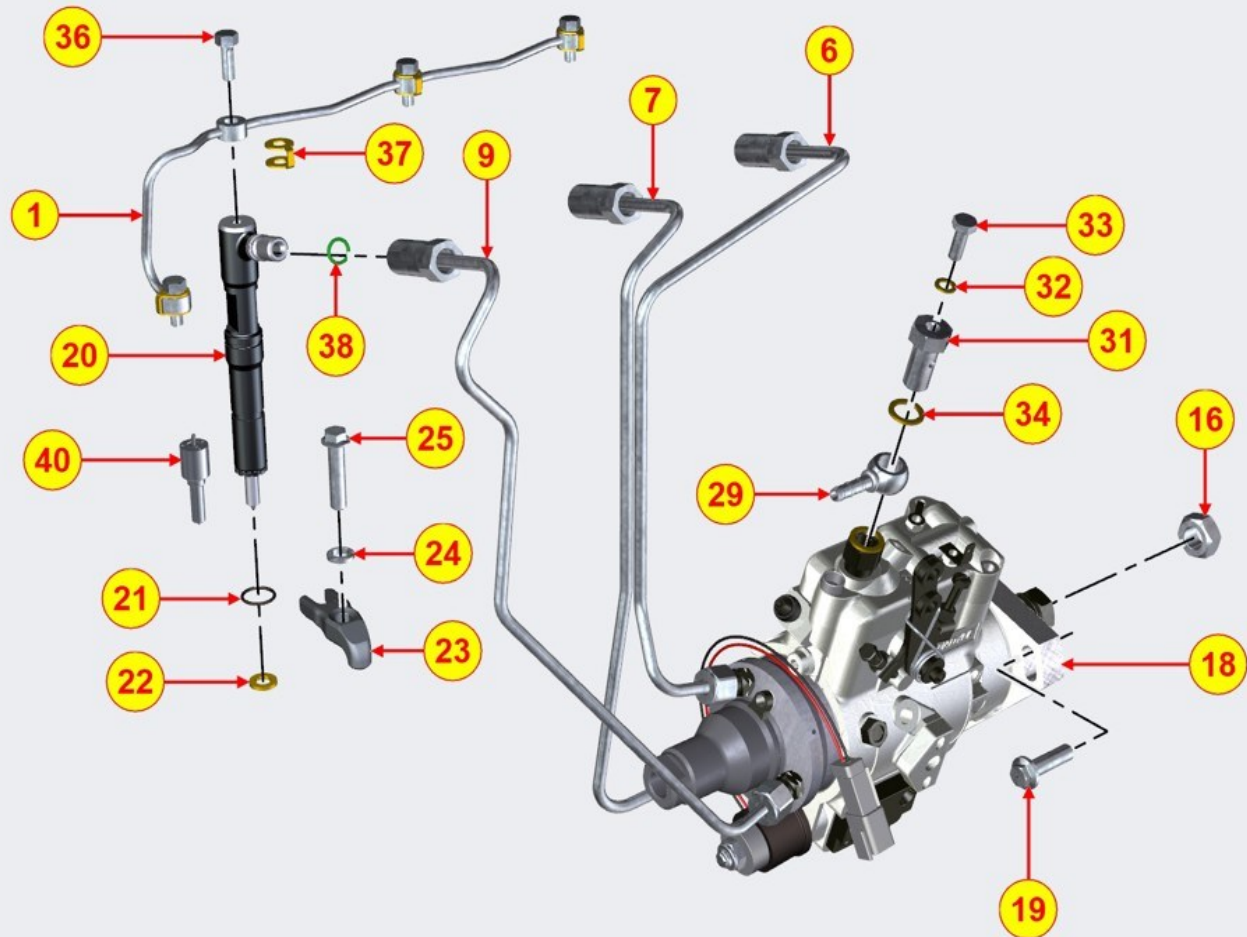

INJECTION SYSTEM - Group: 8030701210

TAB | 030

INJECTION SYSTEM - Group: 8030701210

Pos	Kit	Included in	Part #	Description	QTY	Tech info
0			ED0024710190-S	Cable tie	1	
1	C		ED0095712810-S	Fuel return hose	1	
6			ED0093765960-S	Fuel pipe	1	
7			ED0093765950-S	Fuel pipe	1	
9			ED0093765940-S	Fuel pipe	1