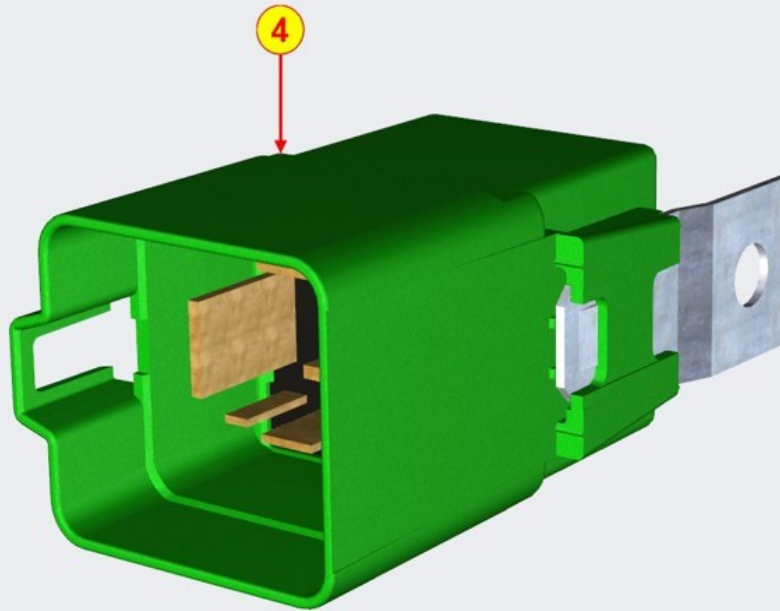

ECU - DCU - ELECTRONIC CONTROLS - Group: 8107701380

TAB | 107

ECU - DCU - ELECTRONIC CONTROLS - Group: 8107701380

Pos	Kit	Included in	Part #	Description	QTY	Tech info
4			ED0021938000-S	12V X AH+CSA Control Unit	1