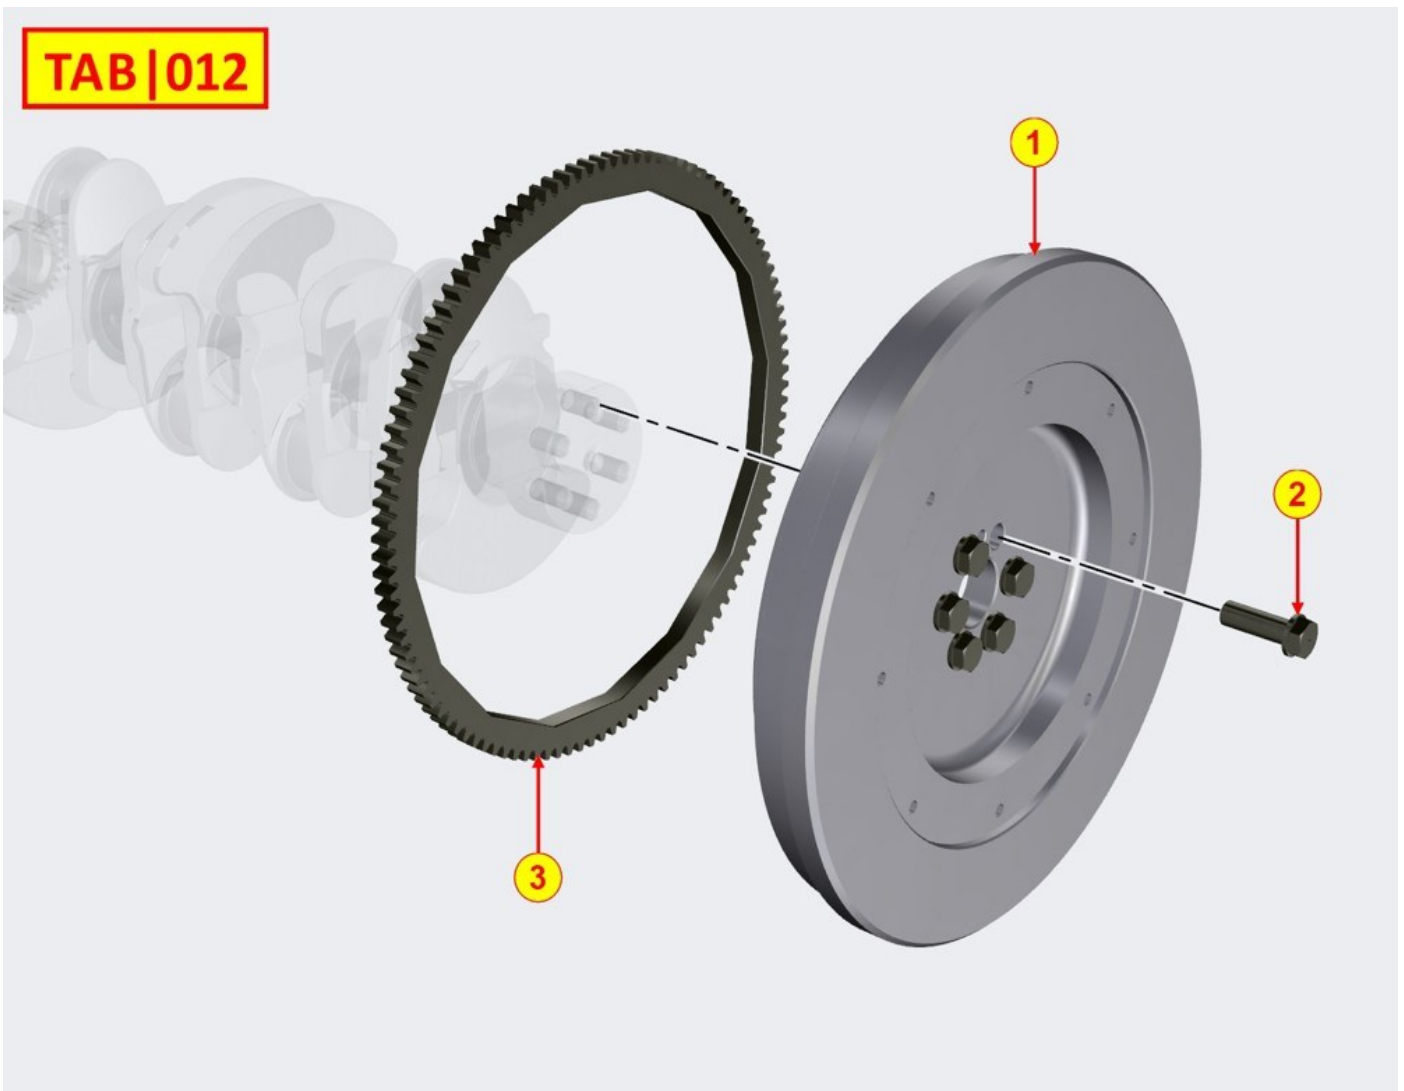

5	B	ED0015263490-S	Connecting rod	3
6		ED0016401550-S	Bearing	3/4
7	(B)	ED0017801810-S	Screw	6/8

FLYWHEEL - Group: 8012700030

TAB|012

FLYWHEEL - Group: 8012700030

Pos	Kit	Included in	Part #	Description	QTY	Tech info
1	A		ED0098816860-S	Flywheel	1	
2			ED0018620890-S	Screw	6	
3		(A)	ED0028162450-S	Ring gear	1	