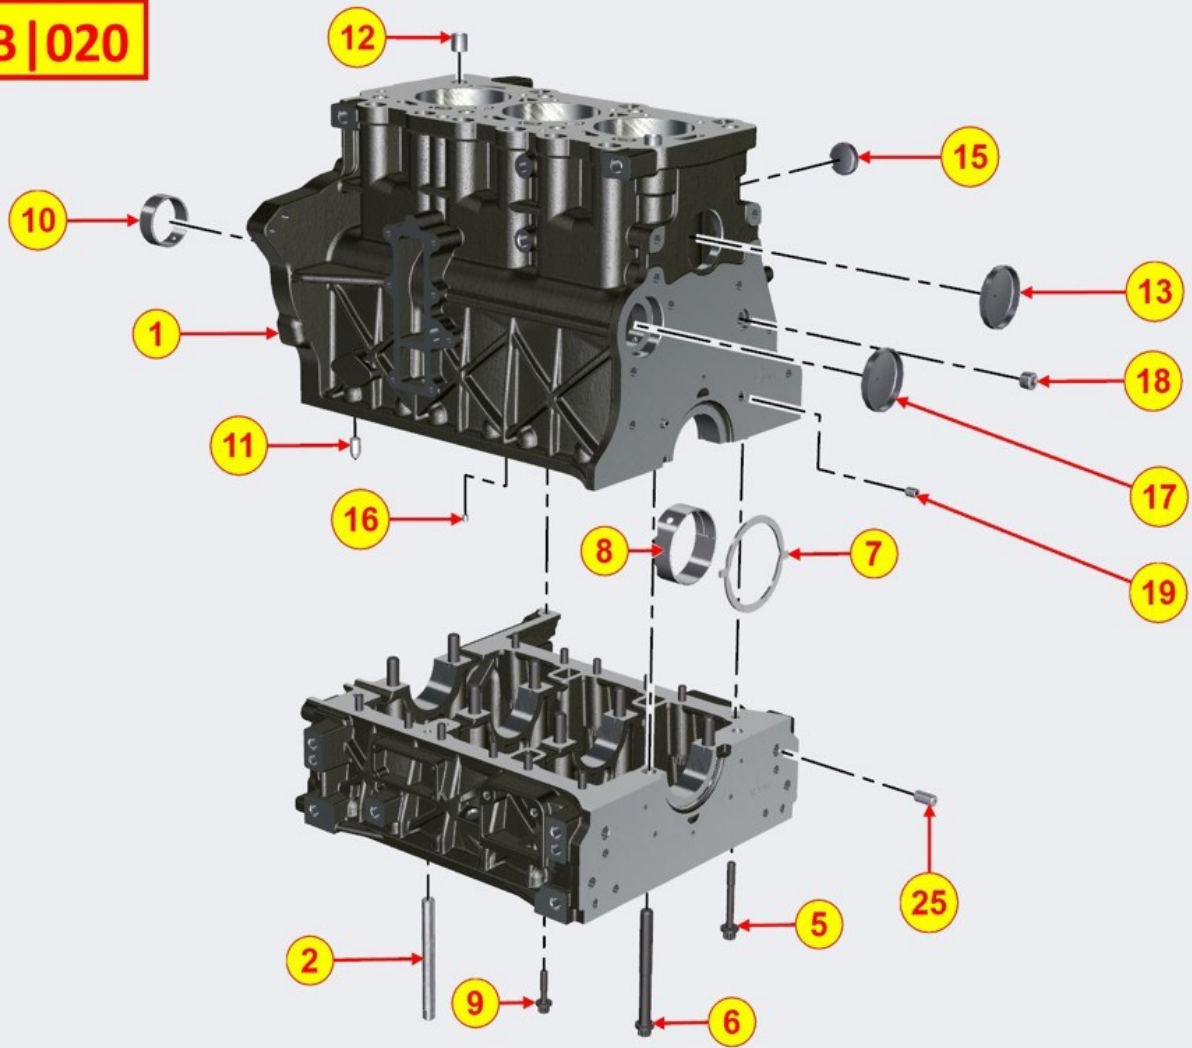

CRANKCASE - Group: 8020700580

TAB | 020

CRANKCASE - Group: 8020700580

Pos	Kit	Included in	Part #	Description	QTY	Tech info
0			ED0082051330-S	Crankcase Gasket Set KDI 1903-2504	1	
1	A		ED0015116180-S	Crankcase	1	⚠
2			ED0095801170-S	Pipe	1	
5		(A)	ED0097660040-S	Screw	12	
6		(A)	ED0097660030-S	Screw	10/8