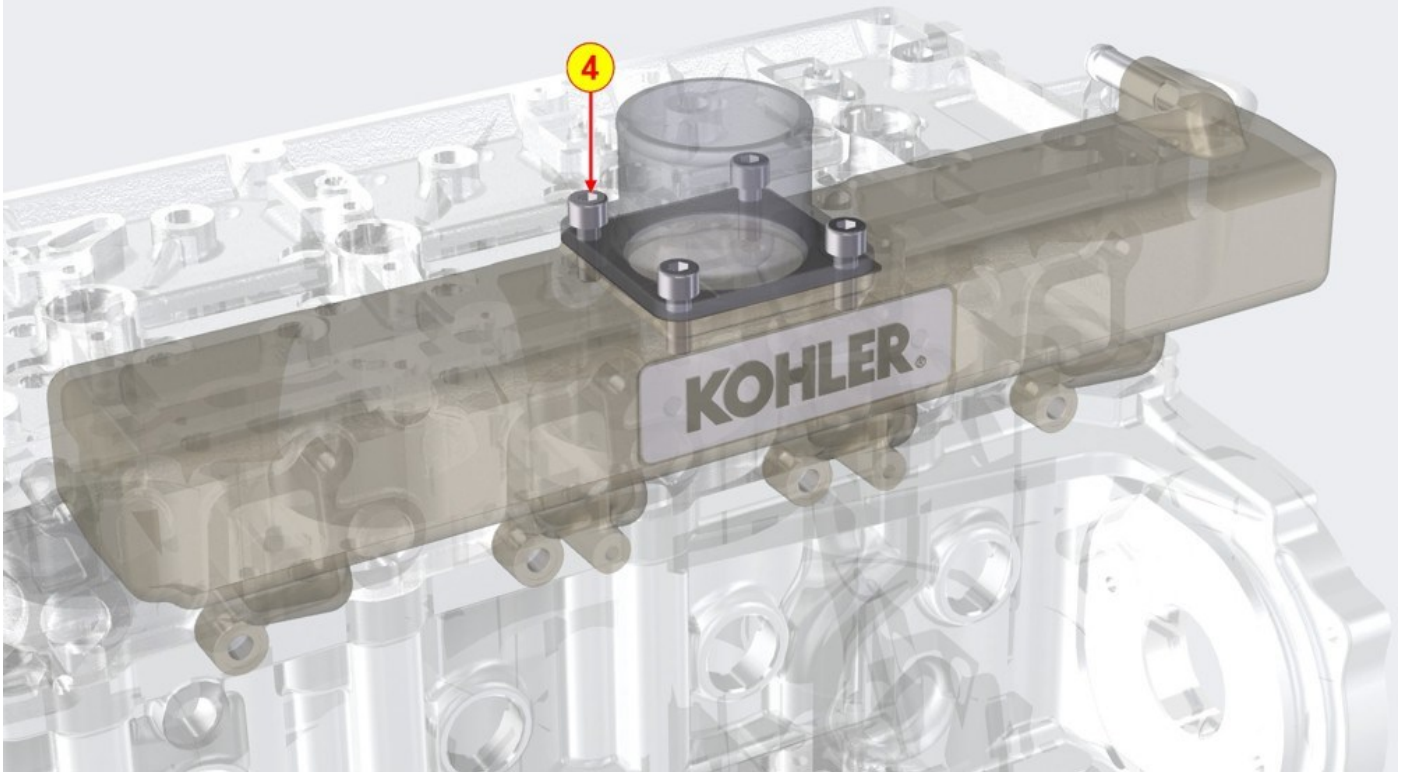

TAB | 104

TEMPERATURE SENSORS - Group: 8104700020

Pos	Kit	Included in	Part #	Description	QTY	Tech info
1			ED0091955490-S	Sensor	1	

GLOW PLUGS / PRE-HEATING RELAY - Group: 8106700070

TAB | 106

GLOW PLUGS / PRE-HEATING RELAY - Group: 8106700070