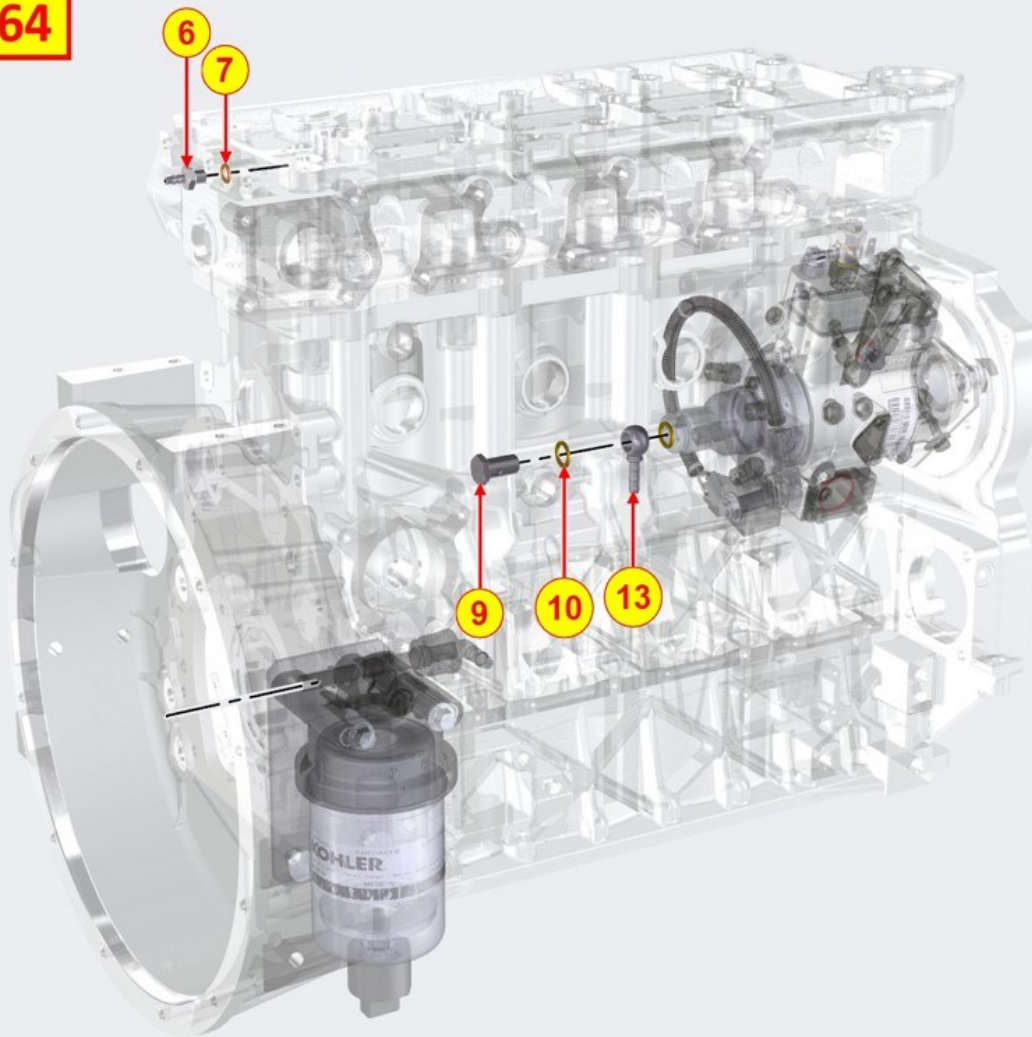

FUEL LINES - Group: 8064700110

TAB | 064

FUEL LINES - Group: 8064700110

Pos	Kit	Included in	Part #	Description	QTY	Tech info
6			ED0072702720-S	Joint	1	
7			ED0046700580-S	Gasket	1	
9			ED0019010400-S	Union screw	1	
10			ED0046700600-S	Gasket	3	
13			ED0072701090-S	Joint	1