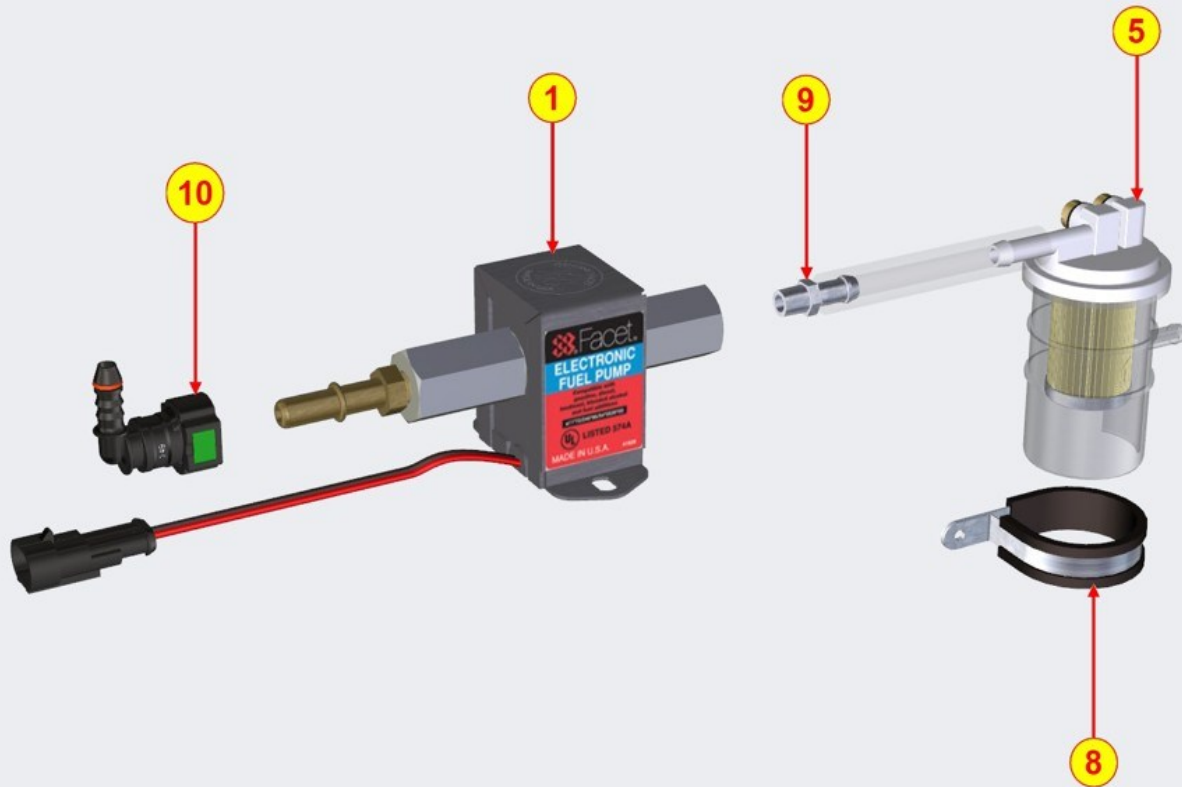

FUEL FEED PUMP - Group: 8062700110

TAB | 062

FUEL FEED PUMP - Group: 8062700110

Pos	Kit	Included in	Part #	Description	QTY	Tech info
1	A		ED0065851700-S	Lift pump	1	⚠
5			ED0067270600-S	Fuel Pre-filter	1	⚠
8			ED0036172480-S	Clamp	1	⚠
10			ED0050251230-S	QUICK CONNECTOR 3/8"	1	⚠