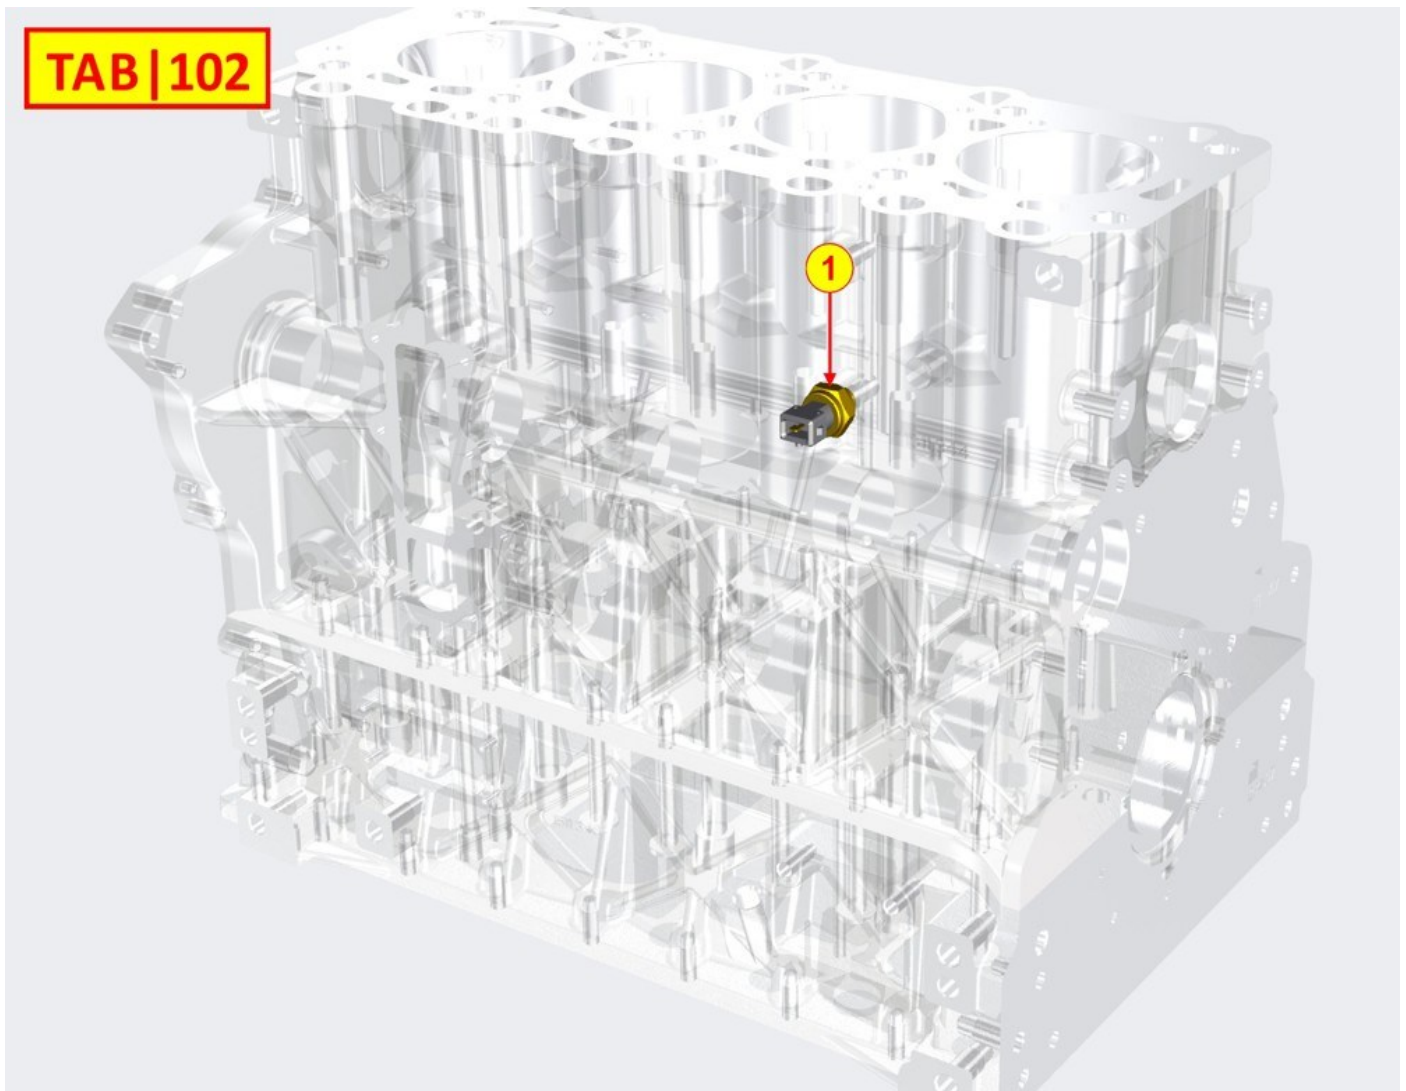

OIL PRESSURE SWITCH - Group: 8102700070

TAB | 102

OIL PRESSURE SWITCH - Group: 8102700070

Pos	Kit	Included in	Part #	Description	QTY	Tech info
1			ED0067451010-S	switch	1