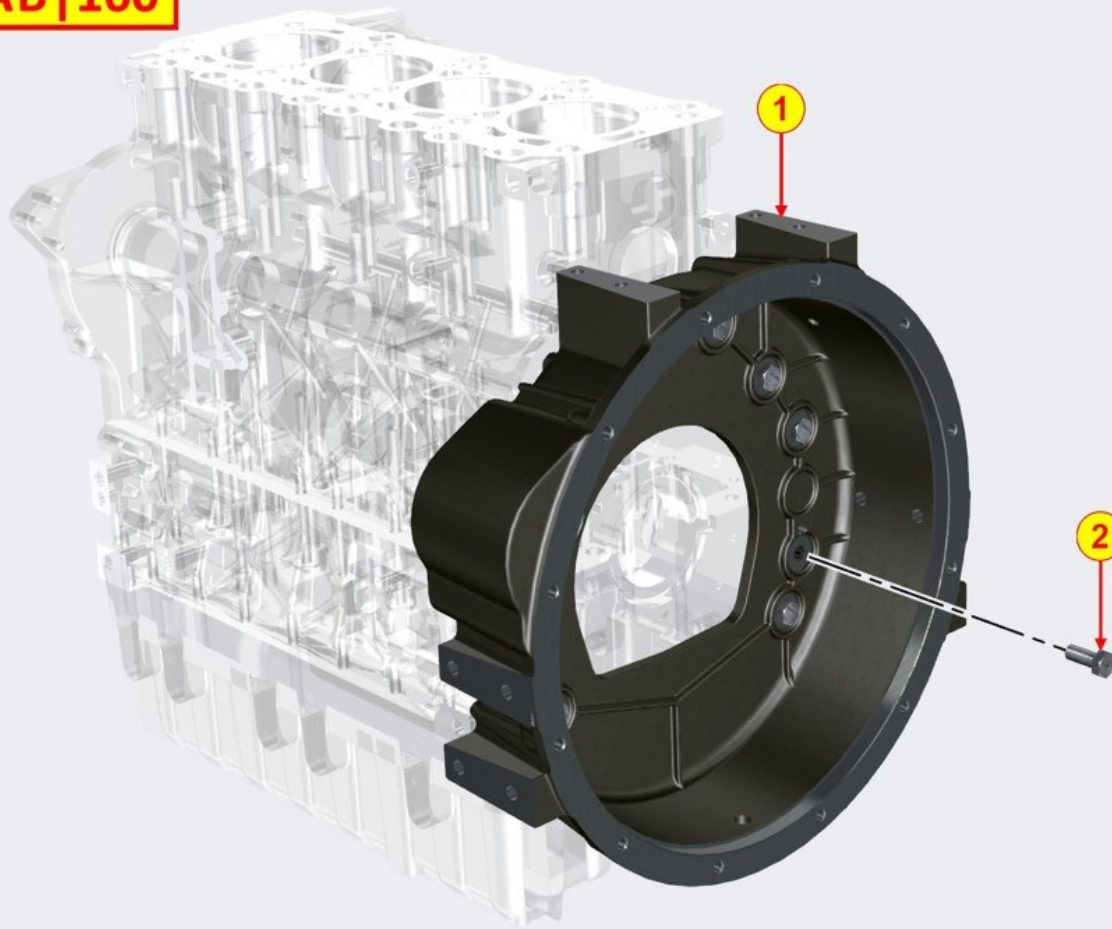

TAB | 160

ENGINE FLANGE / BACKPLATE - Group: 8160700090

Pos	Kit	Included in	Part #	Description	QTY	Tech info
1			ED0020324490-S	Flywheel housing	1	
2			ED0017800310-S	Screw	10	