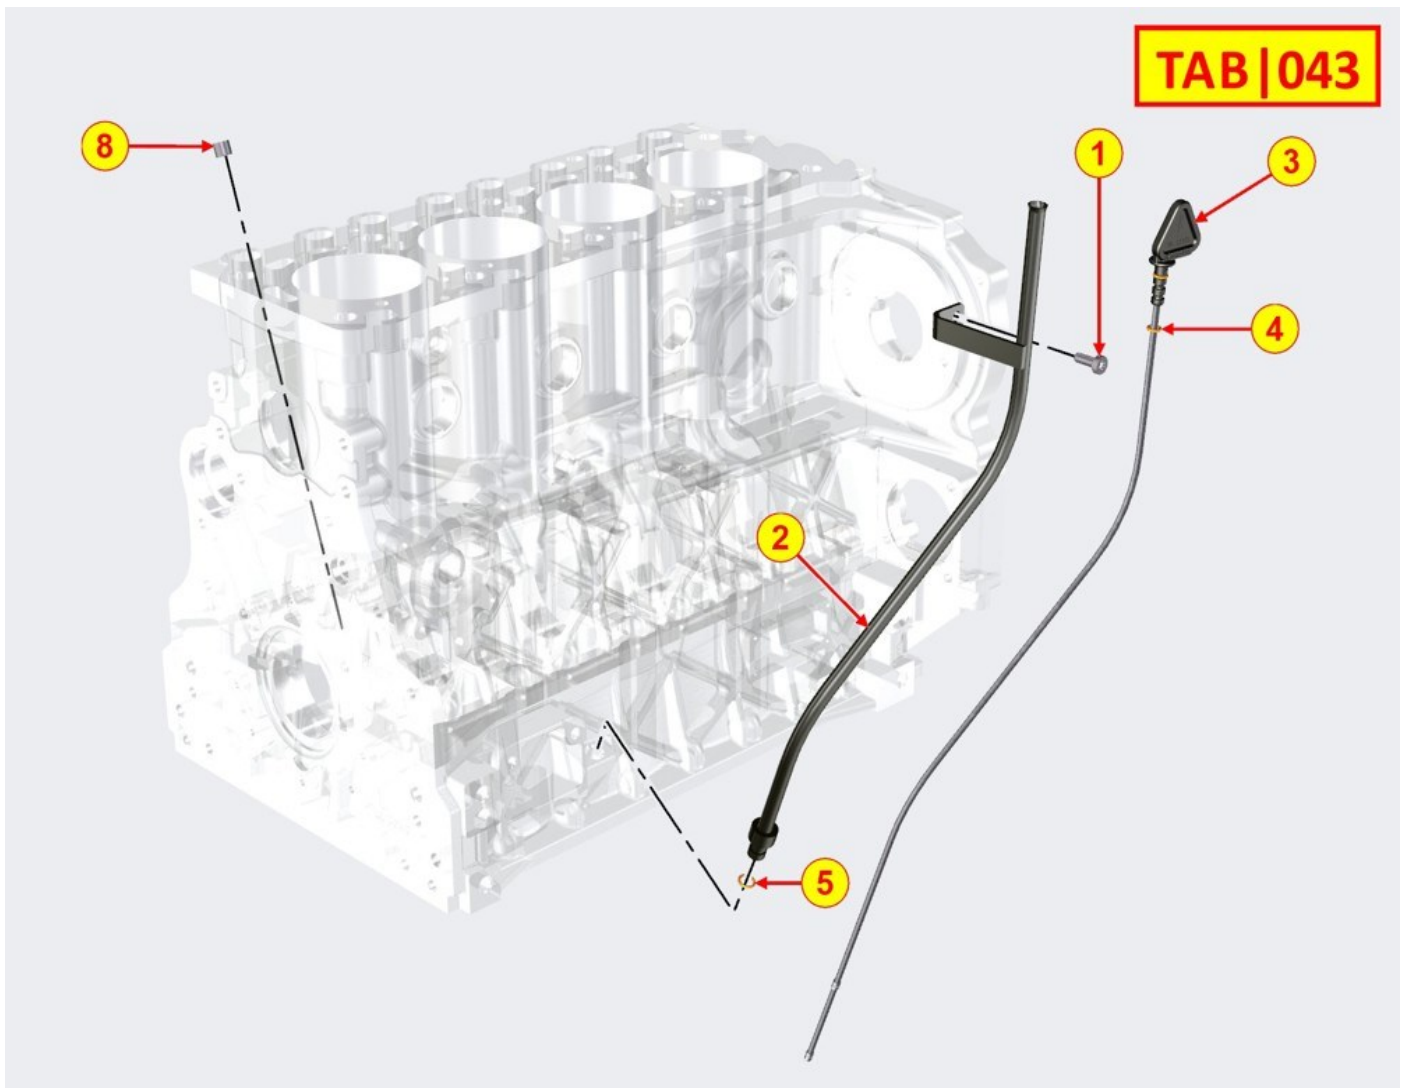

OIL DIPSTICK - Group: 8043700220

OIL DIPSTICK - Group: 8043700220

Pos	Kit	Included in	Part #	Description	QTY	Tech info
1			ED0097610450-S	Screw	1	
2	B		ED0093301790-S	hose	1	
3	A		ED0014006160-S	Dipstick	1	
4		(A)	ED0012003280-S	O-ring	1	
5		(B)	ED0012000010-S	O-ring	1