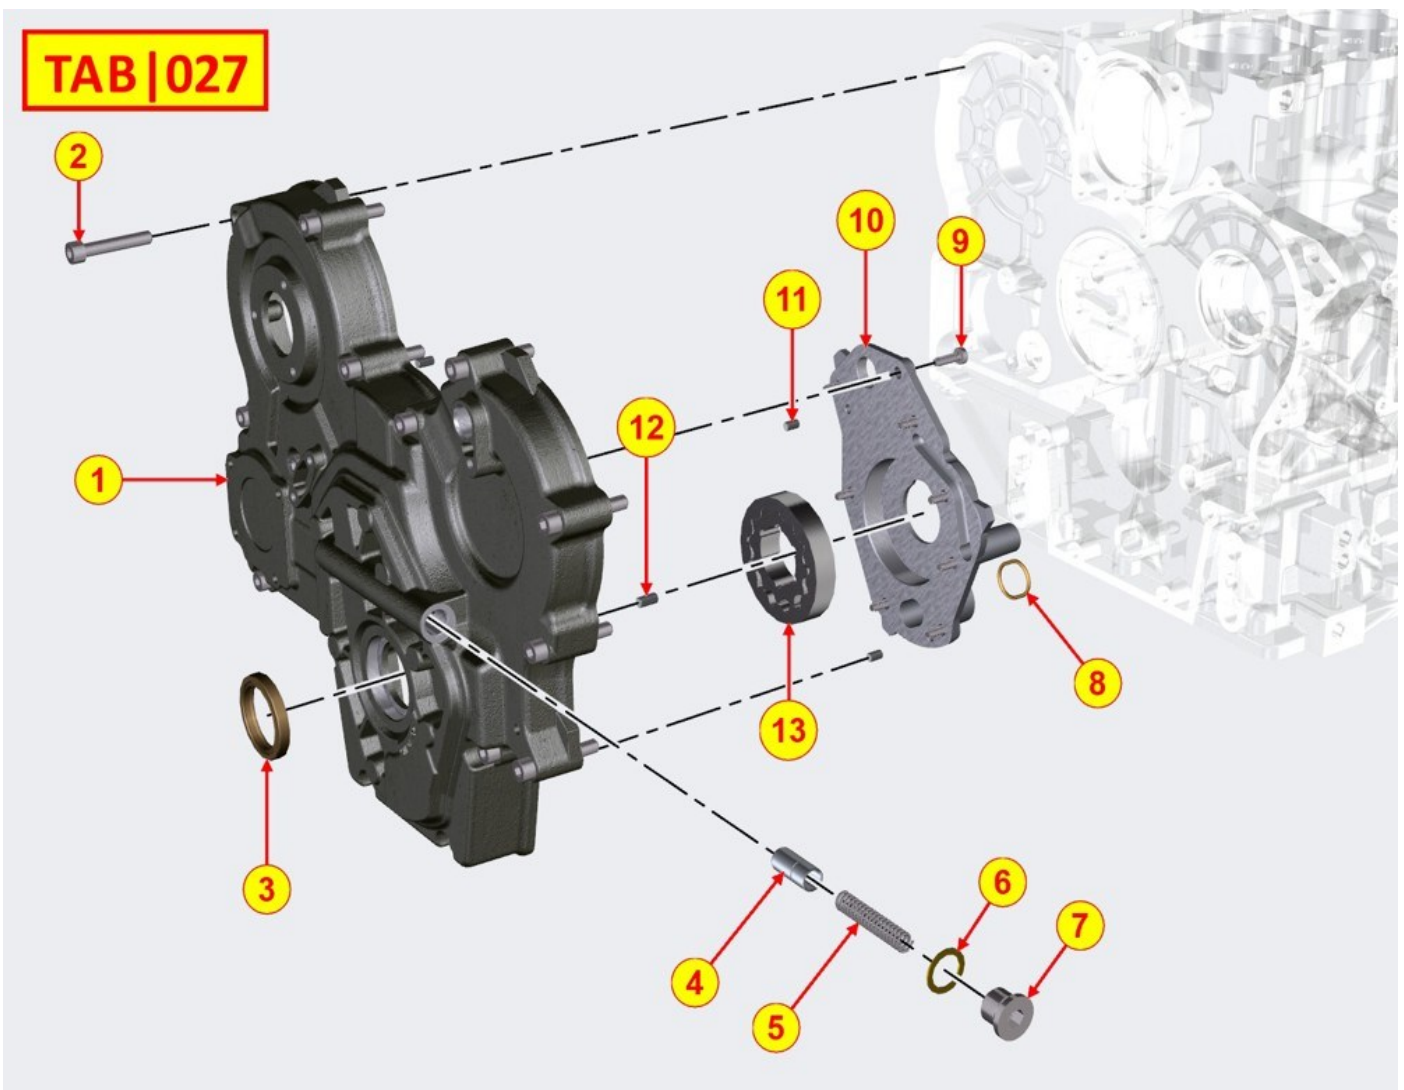

ENGINE MOUNTS - Group: 8025700010

TAB | 025

ENGINE MOUNTS - Group: 8025700010

Pos	Kit	Included in	Part #	Description	QTY	Tech info
9			ED0017900240-S	Screw	8	

TIMING SYSTEM COVER - Group: 8027700200

TAB|027