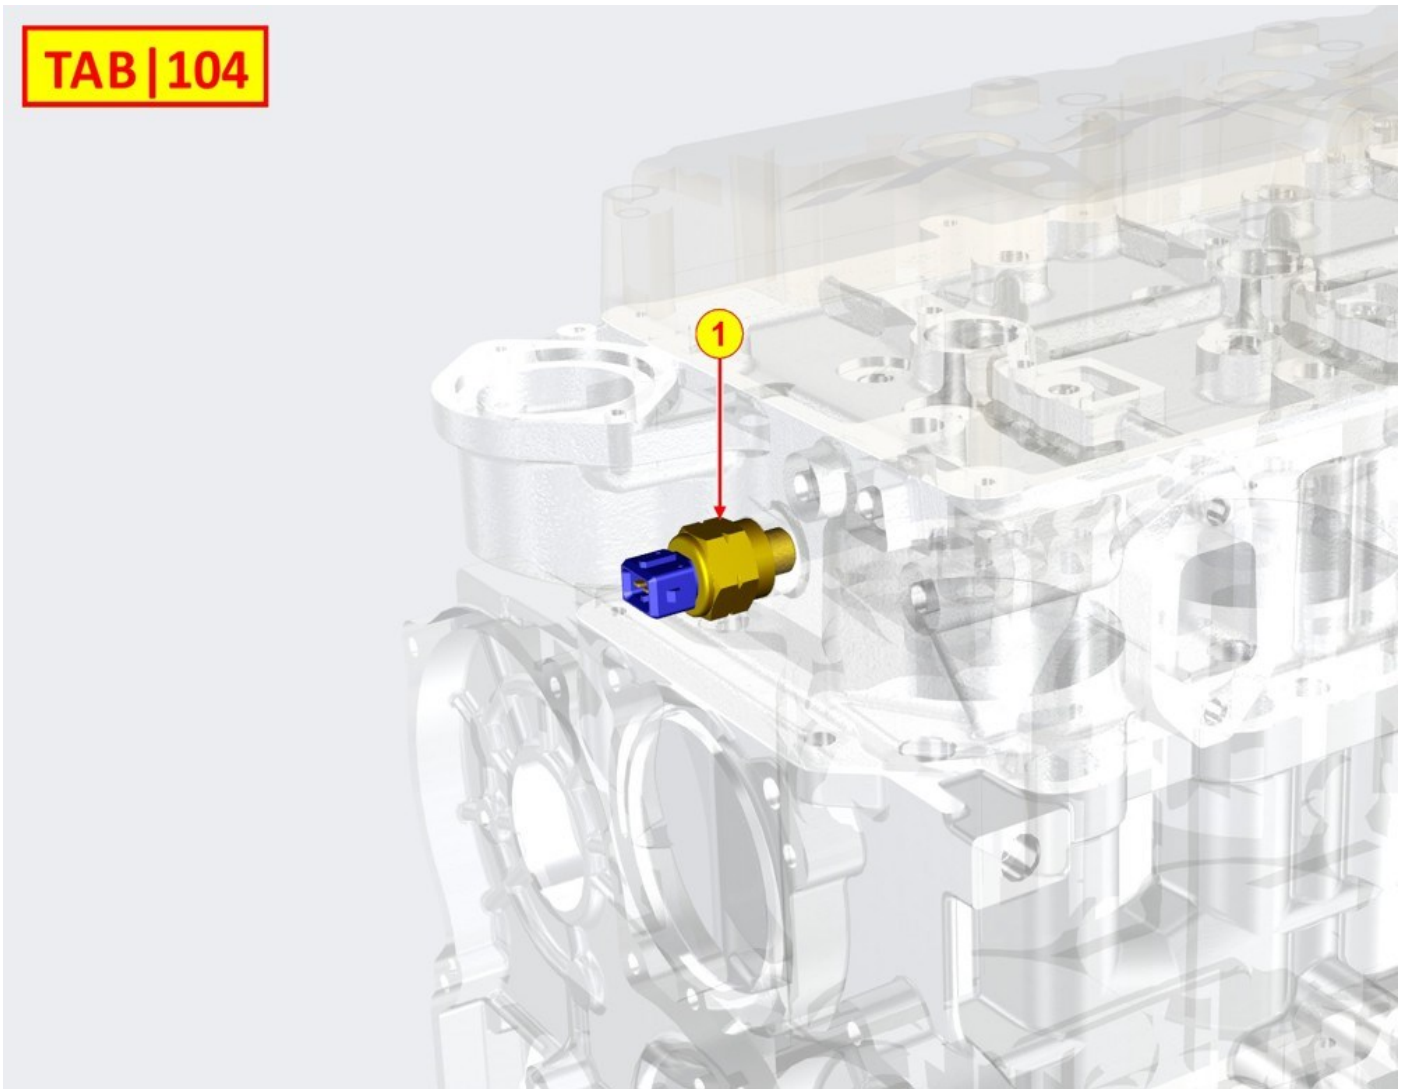

TEMPERATURE SENSORS - Group: 8104700020

TAB | 104

TEMPERATURE SENSORS - Group: 8104700020

Pos	Kit	Included in	Part #	Description	QTY	Tech info
1			ED0091955490-S	Sensor	1