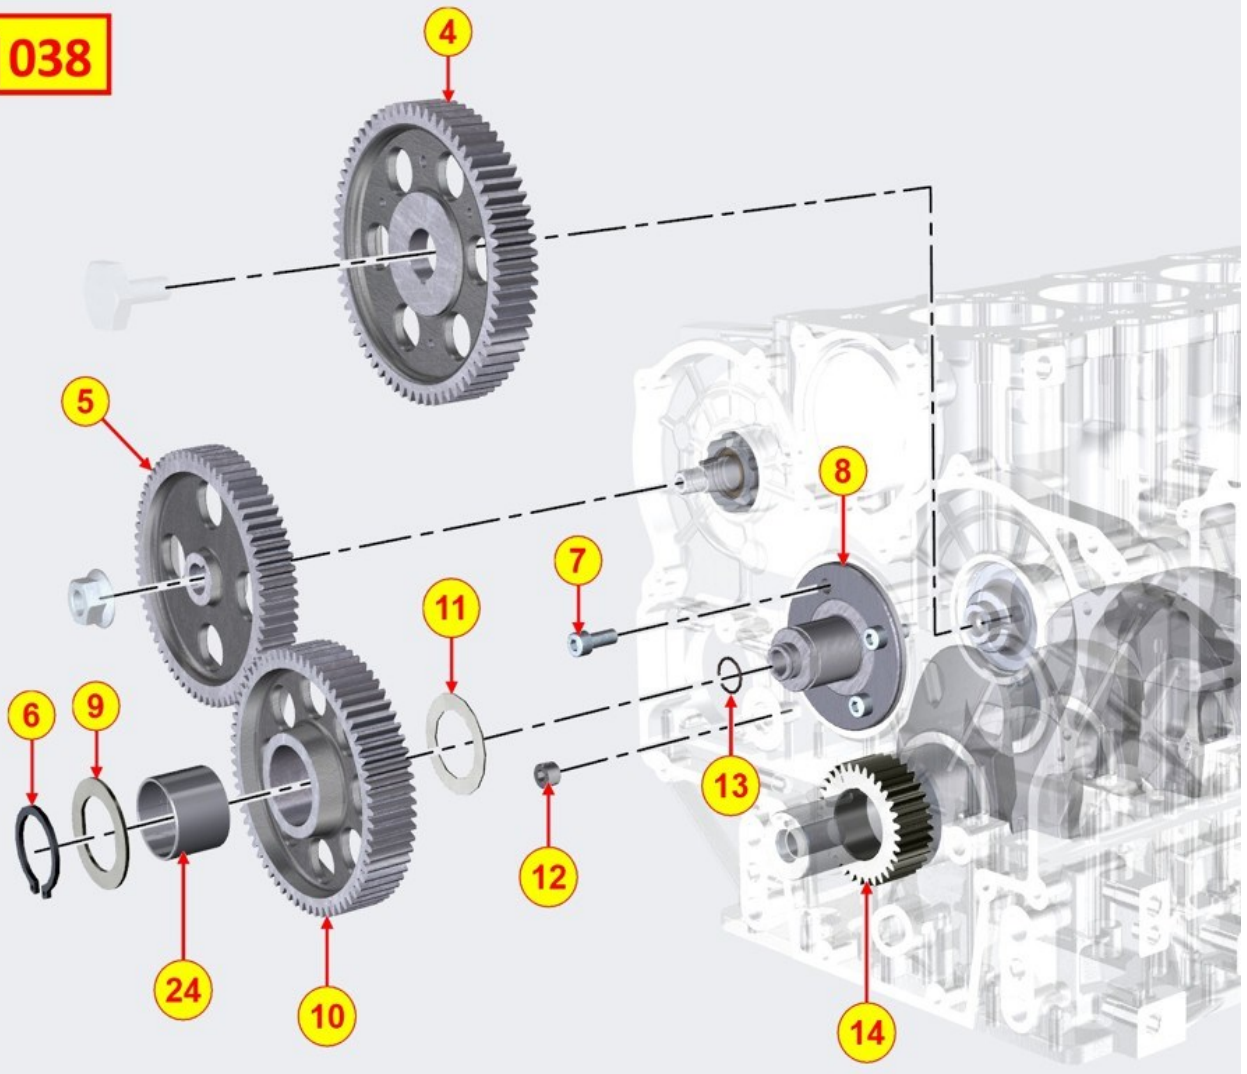

TIMING SYSTEM - Group: 8038700350

TAB | 038

TIMING SYSTEM - Group: 8038700350

Pos	Kit	Included in	Part #	Description	QTY	Tech info
4			ED0049363410-S	Gear	1	
5			ED0049363430-S	Gear	1	
6			V.M.	see technical modification document	1	
7			ED0097320740-S	Screw	4	
8			ED0061301250-S	Gear shaft	1	⚠