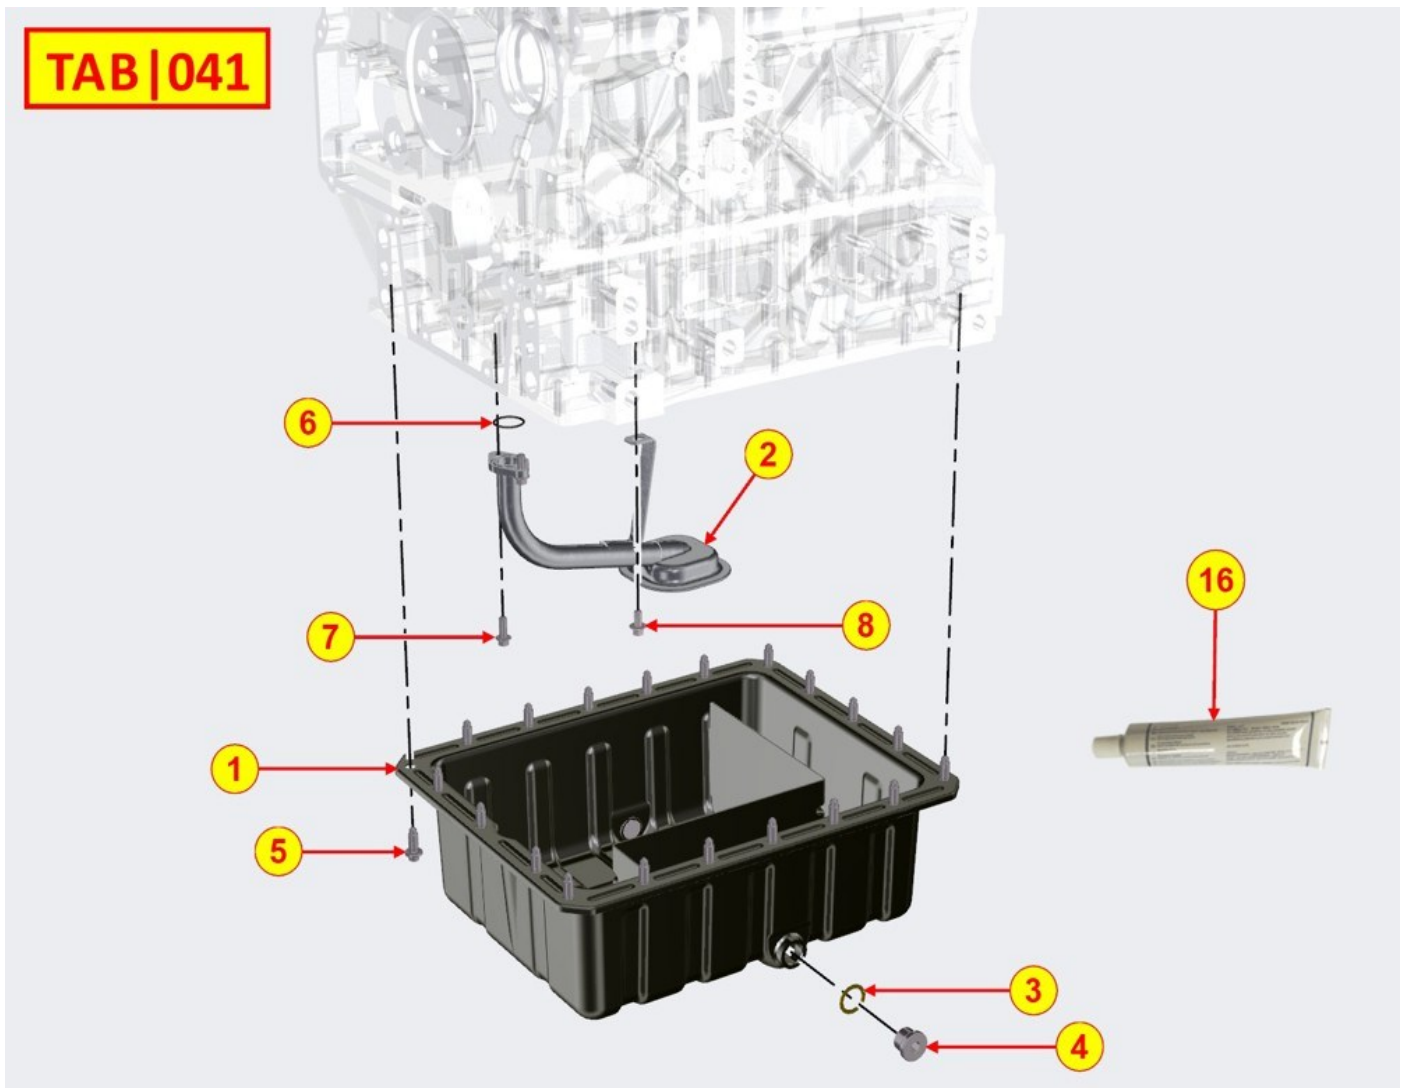

OIL PAN - Group: 8041700490

TAB | 041

OIL PAN - Group: 8041700490

Pos	Kit	Included in	Part #	Description	QTY	Tech info
1	A		ED0066459780-S	Oil sump	1	
2			ED0093202270-S	hose	1	
3			ED0046701810-S	Gasket	2	
4		(A)	ED0090400260-S	Cap	2	
5			ED0097660060-S	Screw	20