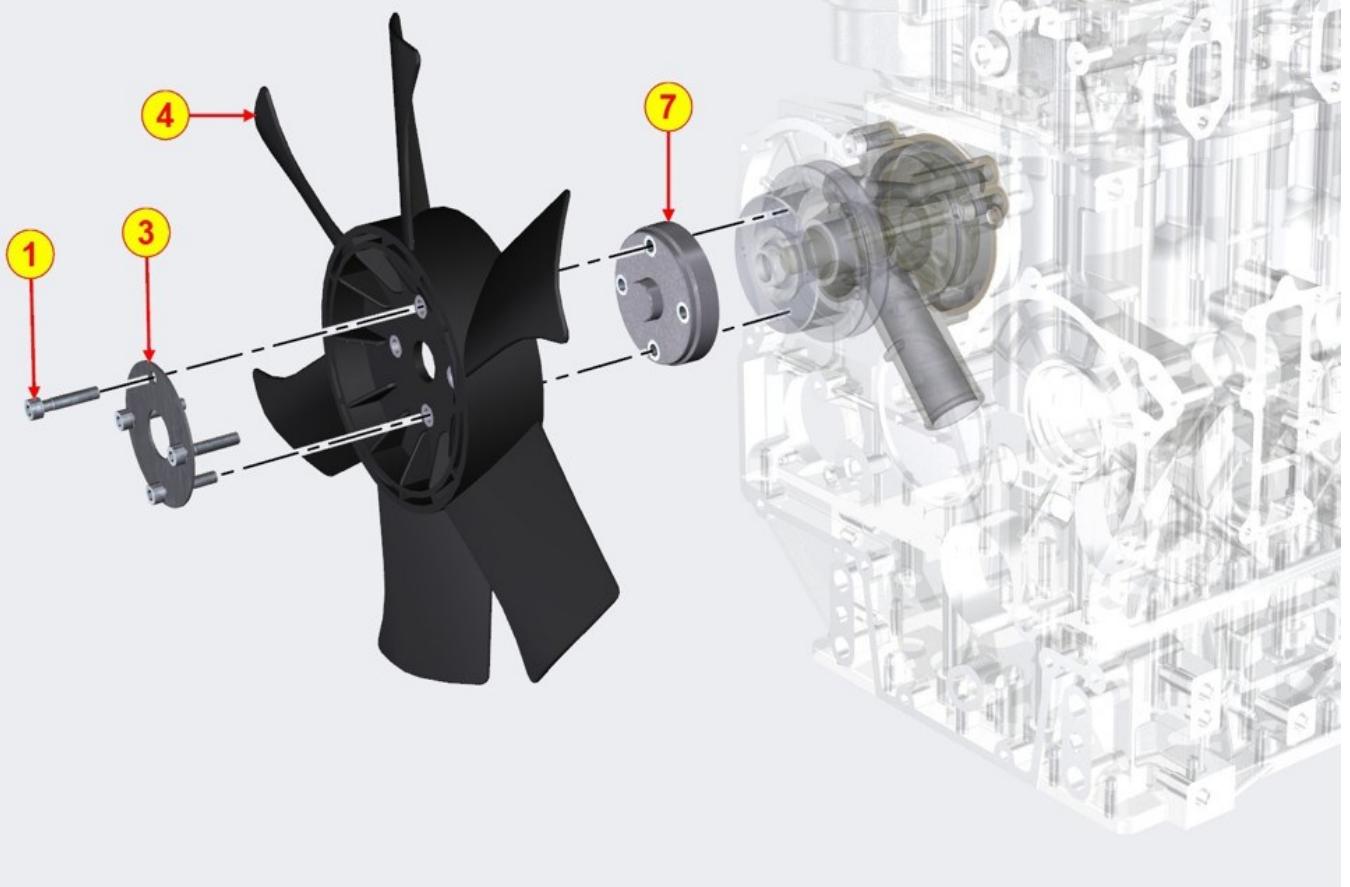

COOLING FAN - Group: 8071700110

TAB|071

COOLING FAN - Group: 8071700110

Pos	Kit	Included in	Part #	Description	QTY	Tech info
1			ED0097300160-S	Screw	4	
3			ED0062751470-S	Plate	1	
4			ED0097183260-S	Fan	1	
7			ED0038551580-S	Flange	1