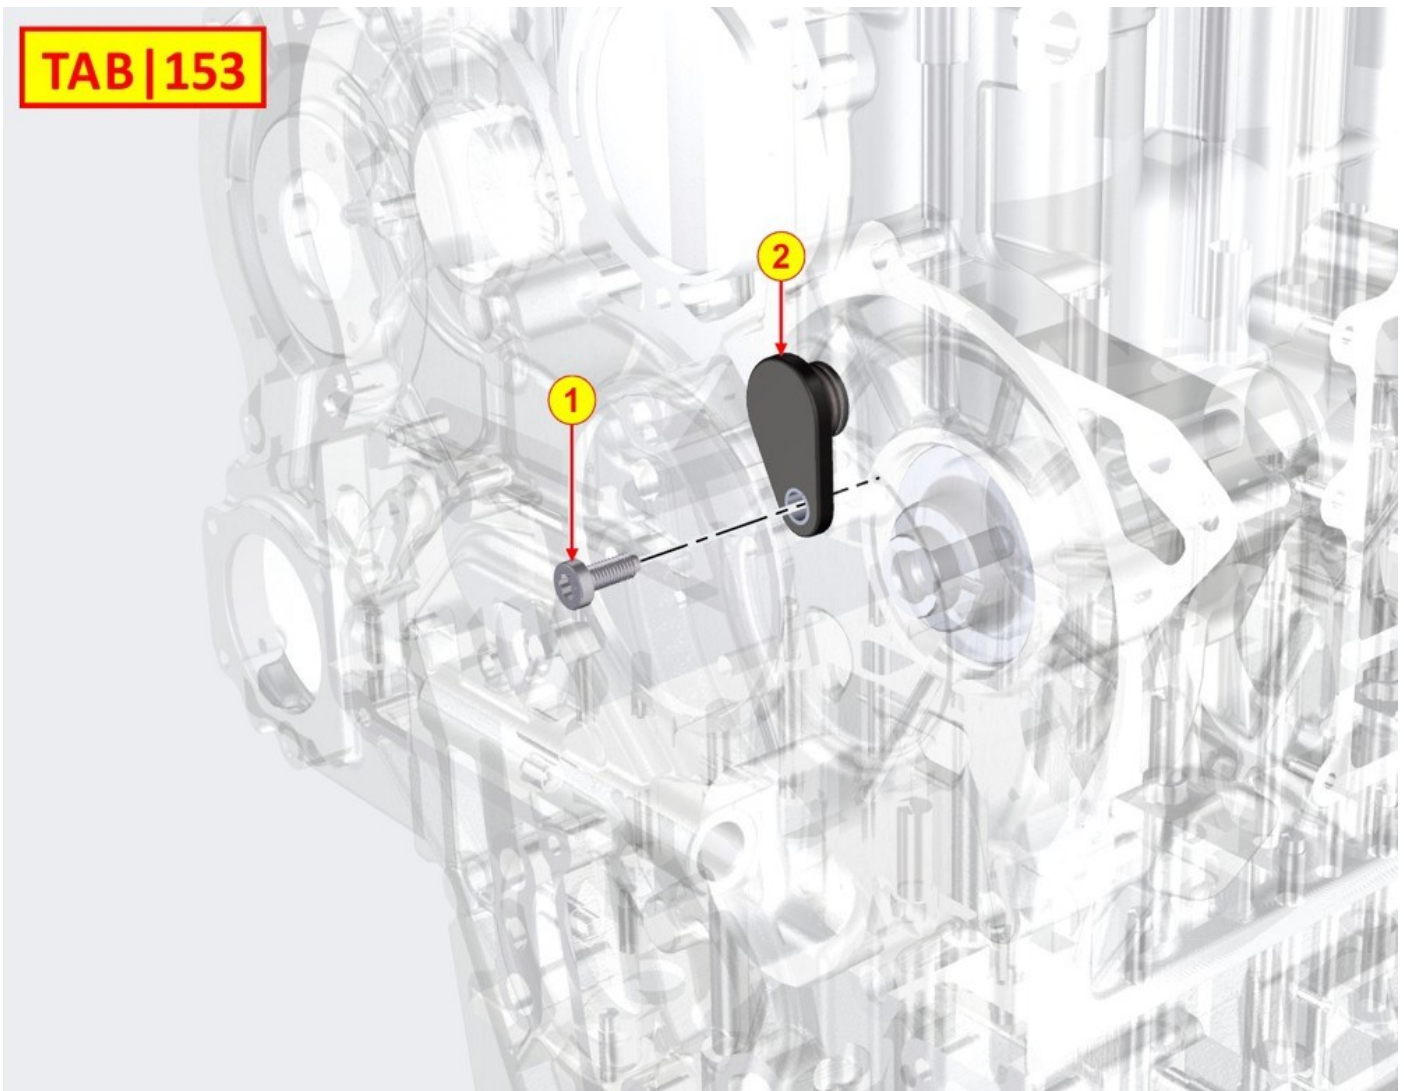

PHASE SENSOR - Group: 8153700010

TAB | 153

PHASE SENSOR - Group: 8153700010

Pos	Kit	Included in	Part #	Description	QTY	Tech info
1			ED0097610460-S	Screw	1	
2			ED0038000800-S	Flange	1