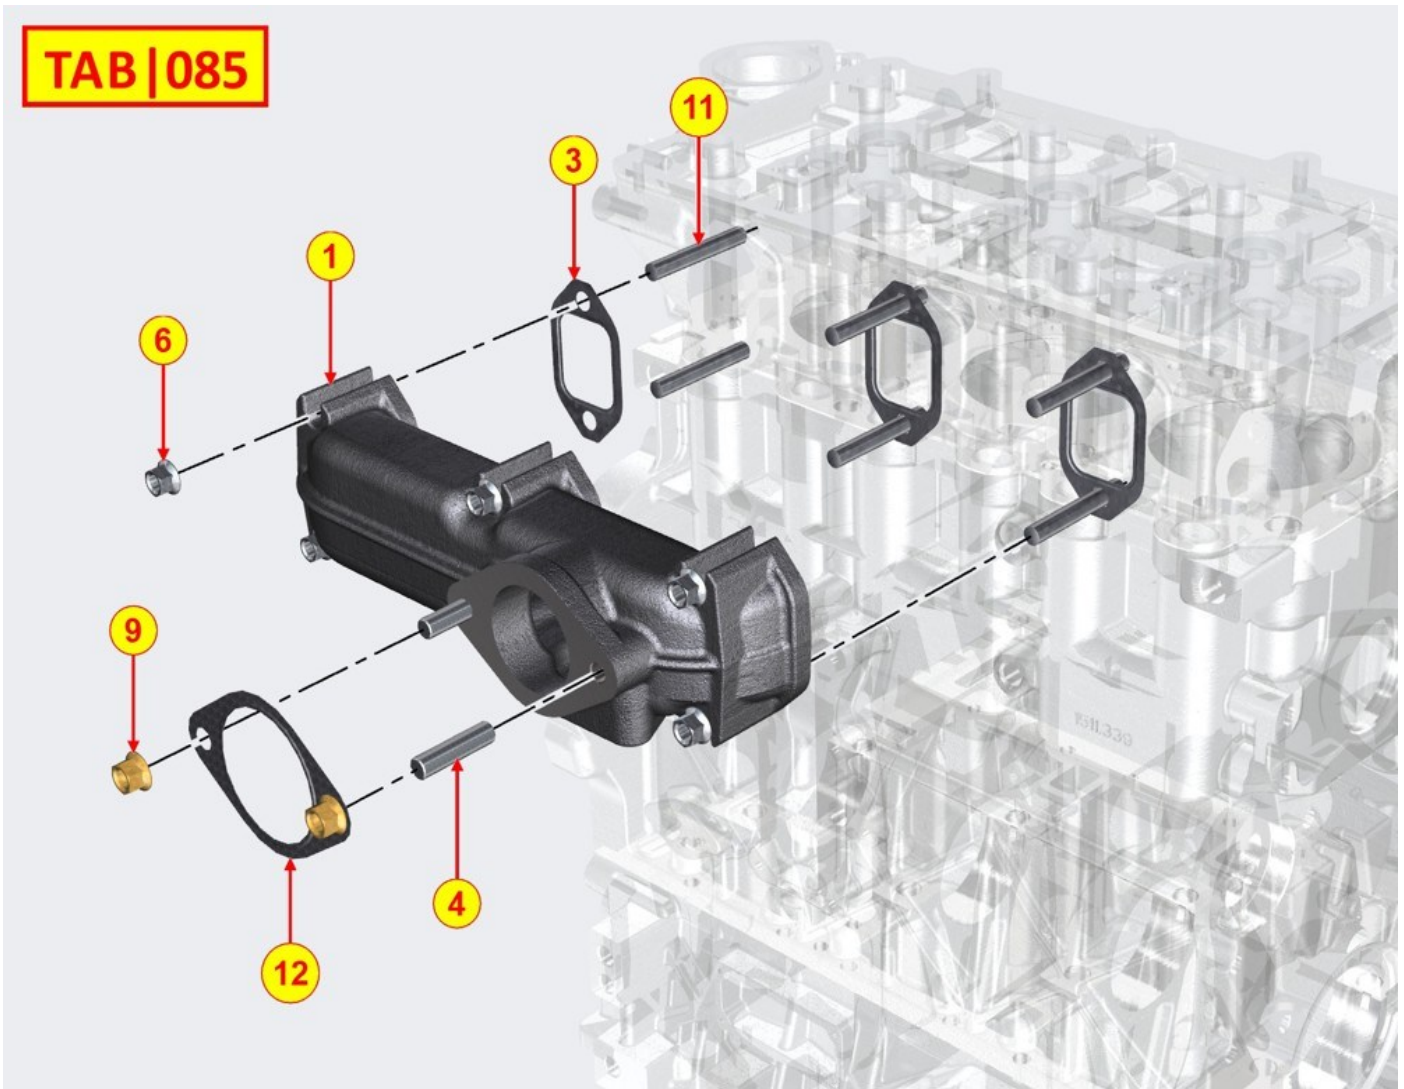

EXHAUST GAS MANIFOLD - Group: 8085700300

TAB | 085

EXHAUST GAS MANIFOLD - Group: 8085700300

Pos	Kit	Included in	Part #	Description	QTY	Tech info
0			ED0076251050-S	Washer	6	
1			ED0024866560-S	manifold	1	
3			ED0044201260-S	Gasket	3	
4			ED0067802150-S	Stud	2	
6			ED0032402100-S	Nut	6