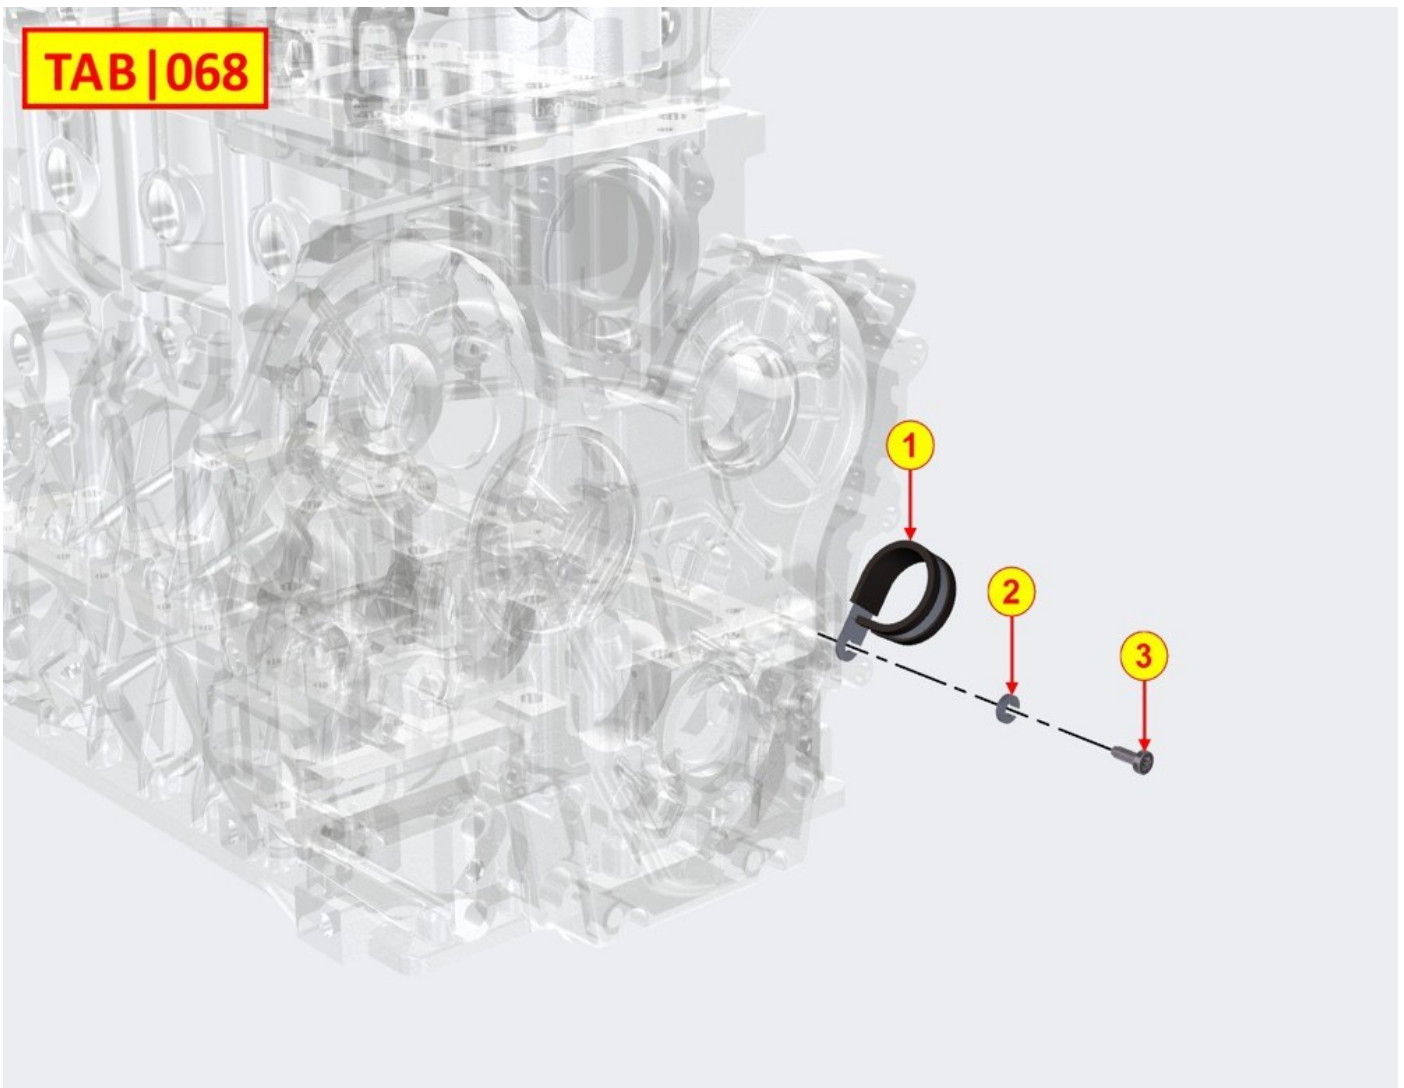

COOLANT HOSES - Group: 8068700010

COOLANT HOSES - Group: 8068700010

Pos	Kit	Included in	Part #	Description	QTY	Tech info
1			ED0036171970-S	Clamp	1	
2			ED0076250590-S	Washer	1	
3			ED0097610450-S	Screw	1