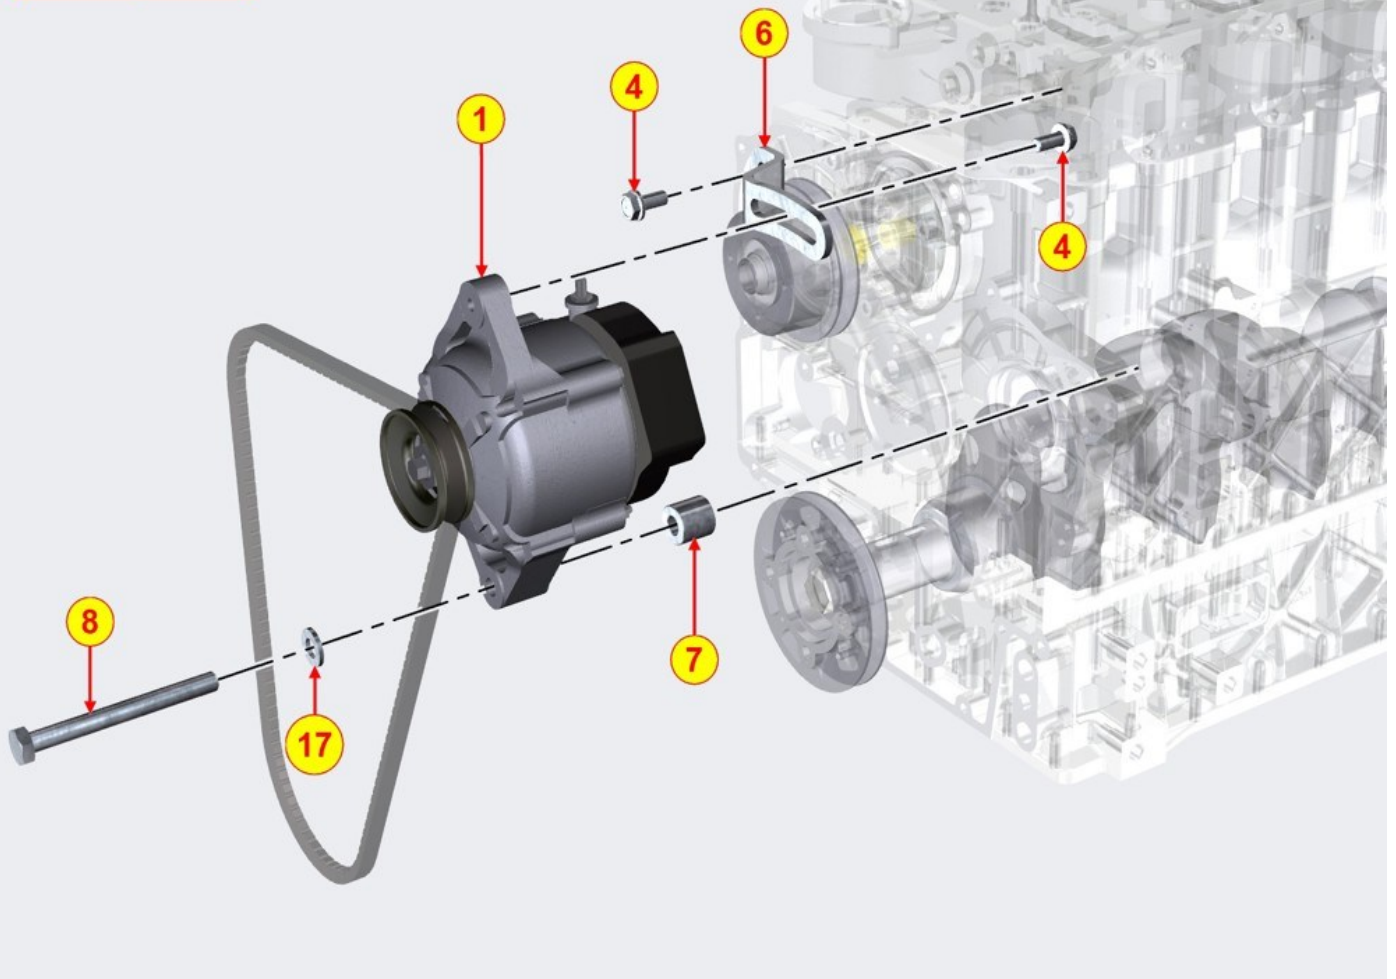

VOLTAGE ALTERNATOR - Group: 8100700110

TAB | 100

VOLTAGE ALTERNATOR - Group: 8100700110

Pos	Kit	Included in	Part #	Description	QTY	Tech info
1			ED0011575180-S	Alternator	1	
4			ED0017701500-S	Screw	2	
6			ED0085463980-S	Bracket	1	
7			ED0035276520-S	Spacer	1	
8			ED0017801110-S	Screw	1