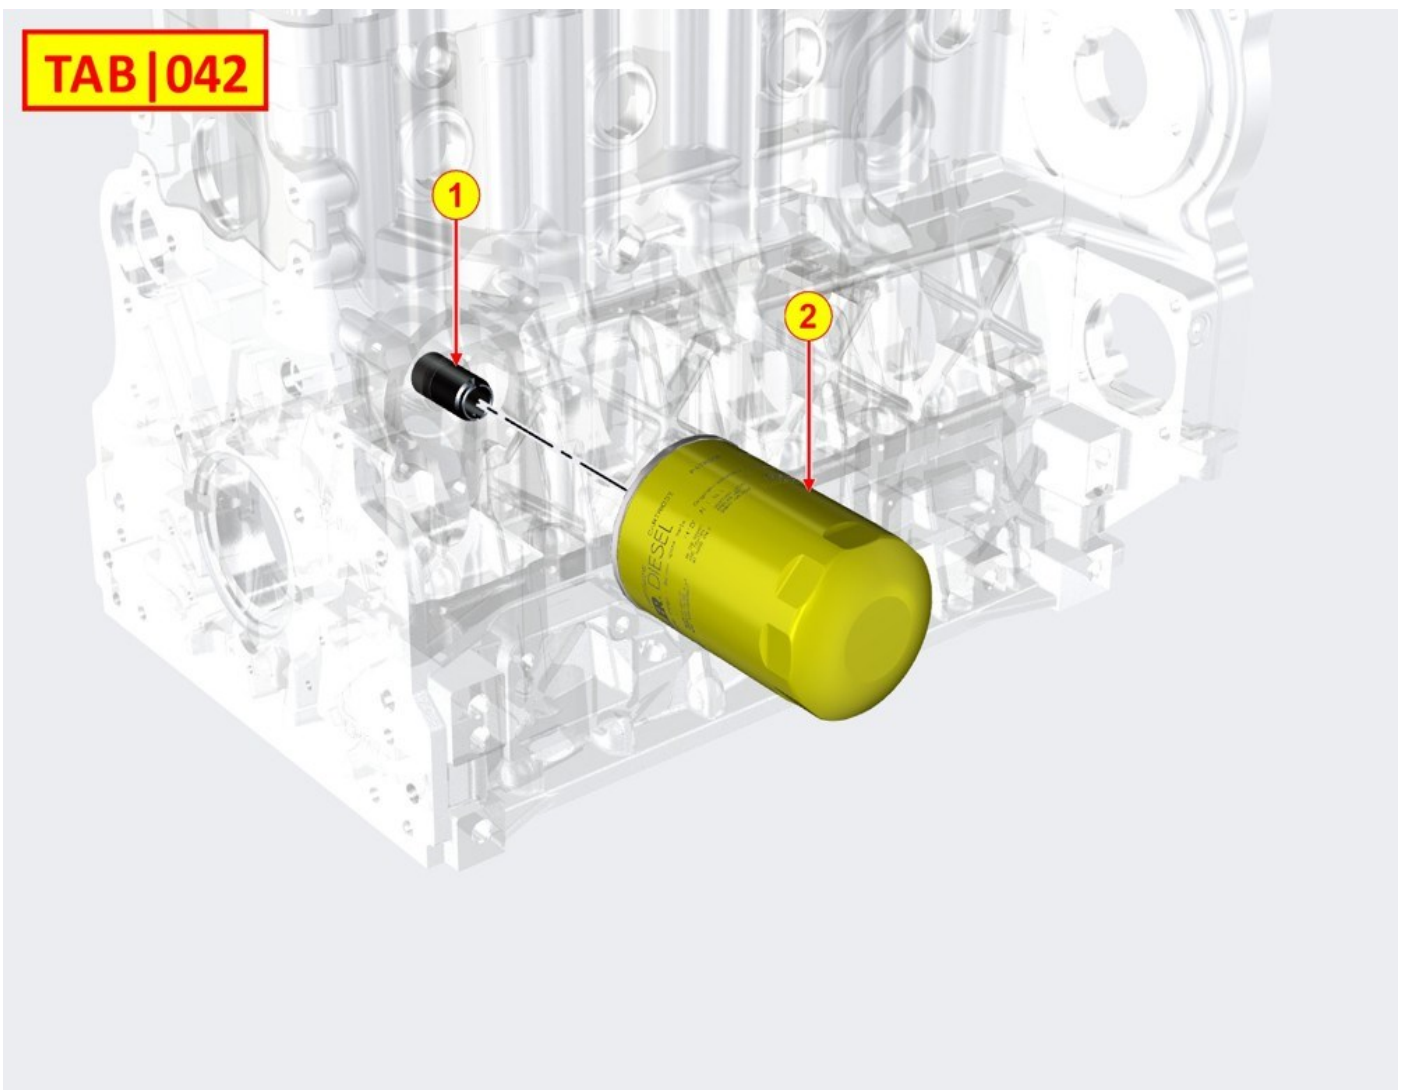

OIL FILTER - Group: 8042700010

OIL FILTER - Group: 8042700010

Pos	Kit	Included in	Part #	Description	QTY	Tech info
1			ED0072650210-S	Joint	1	
2			ED0021752800-S	OIL CARTRIDGE	1	⚠