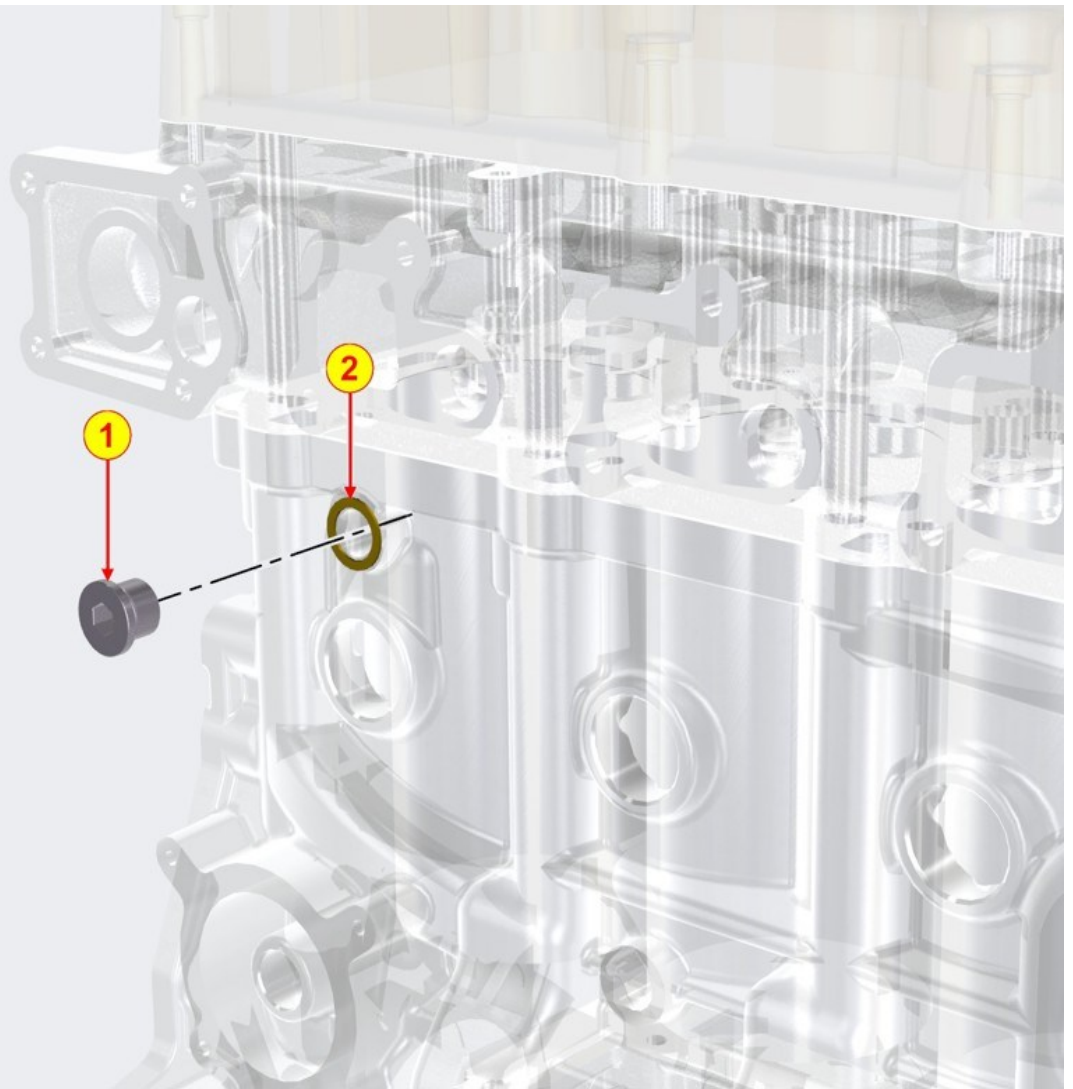

FITTING FOR CAB HEATING - Group: 8079700010

TAB|079

FITTING FOR CAB HEATING - Group: 8079700010

Pos	Kit	Included in	Part #	Description	QTY	Tech info
1			ED0090400310-S	Cap	1	
2			ED0046700190-S	Gasket	1