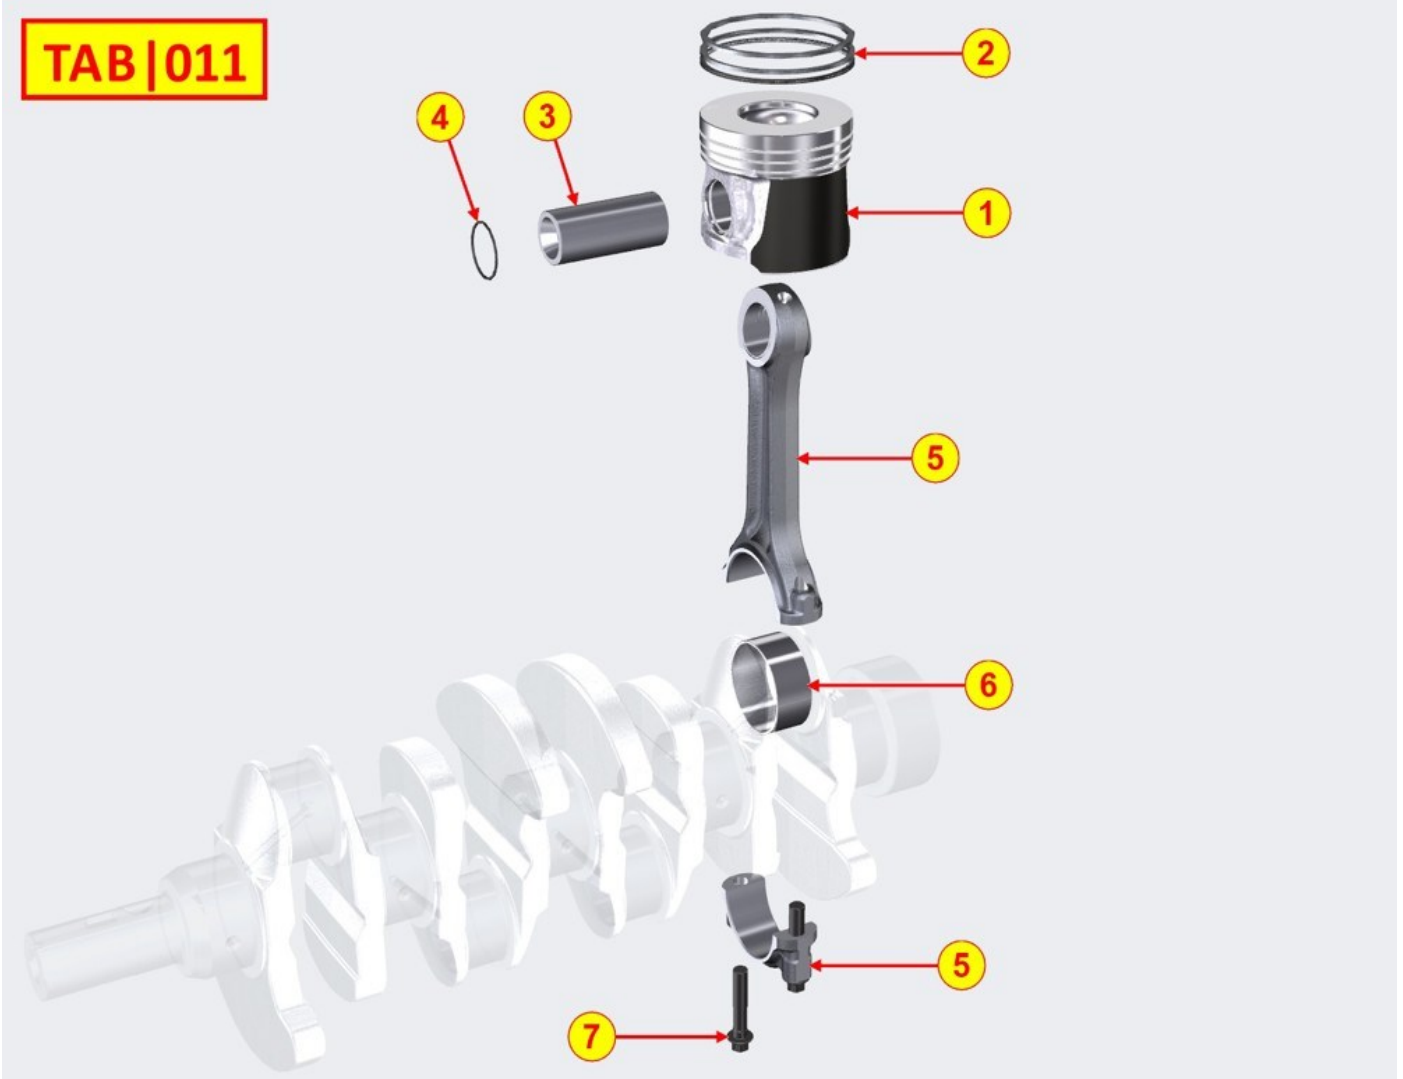

PISTON / CONNECTING ROD - Group: 8011700130

TAB|011

PISTON / CONNECTING ROD - Group: 8011700130

Pos	Kit	Included in	Part #	Description	QTY	Tech info
0			ED0016300850-S	Conrod bushing	1	
1	A		ED0065026310-S	Piston ass.y	3	
2		(A)	ED0082112870-S	Rings kit	3	
3		(A)	ED0084801220-S	Piston pin	3	
4		(A)	ED0011750970-S	Ring	6