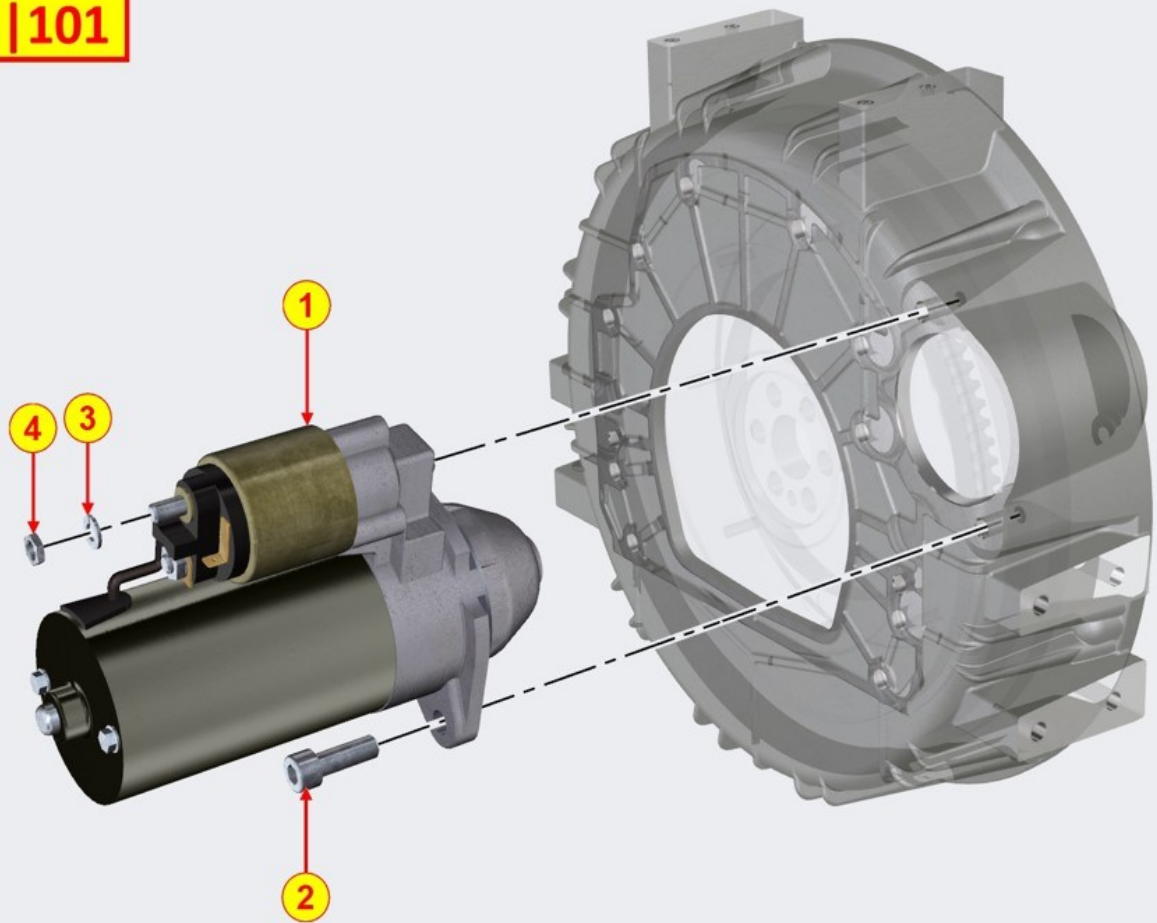

17

ED0076250220-S

Washer

1

STARTING MOTOR - Group: 8101700010

TAB | 101

STARTING MOTOR - Group: 8101700010

Pos	Kit	Included in	Part #	Description	QTY	Tech info
1			ED0058402810-S	Starter motor	1	
2			ED0097300450-S	Screw	2	
3			ED0075650070-S	Washer	1	
4			ED0032400180-S	Nut	1	