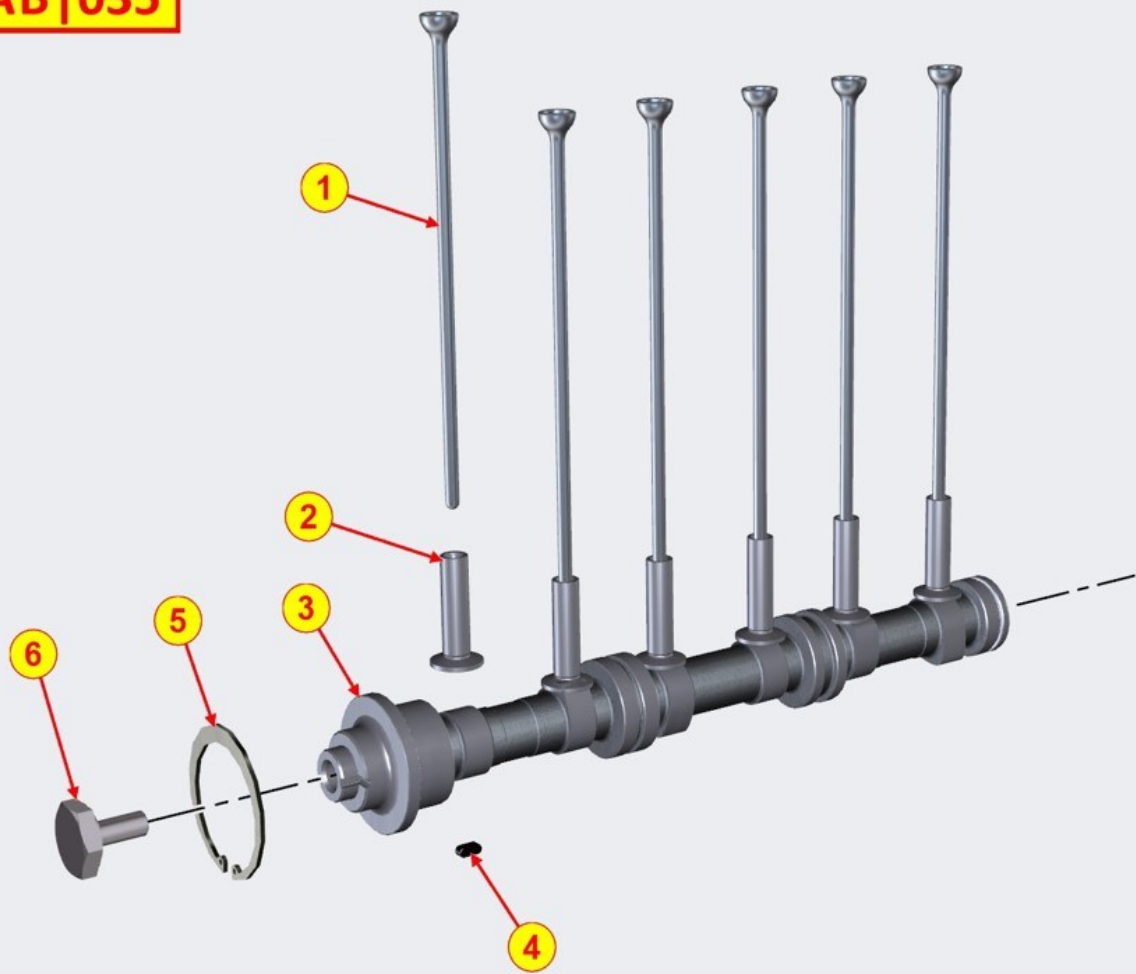

CAMSHAFT - Group: 8035700240

TAB | 035

CAMSHAFT - Group: 8035700240

Pos	Kit	Included in	Part #	Description	QTY	Tech info
1			ED0014100010-S	Pushrod	6	
2			ED0072151870-S	Tappet	6	
3			ED0010100380-S	Camshaft	1	
4			ED0022000020-S	Key	1	
5			ED0012400570-S	Snap ring	1