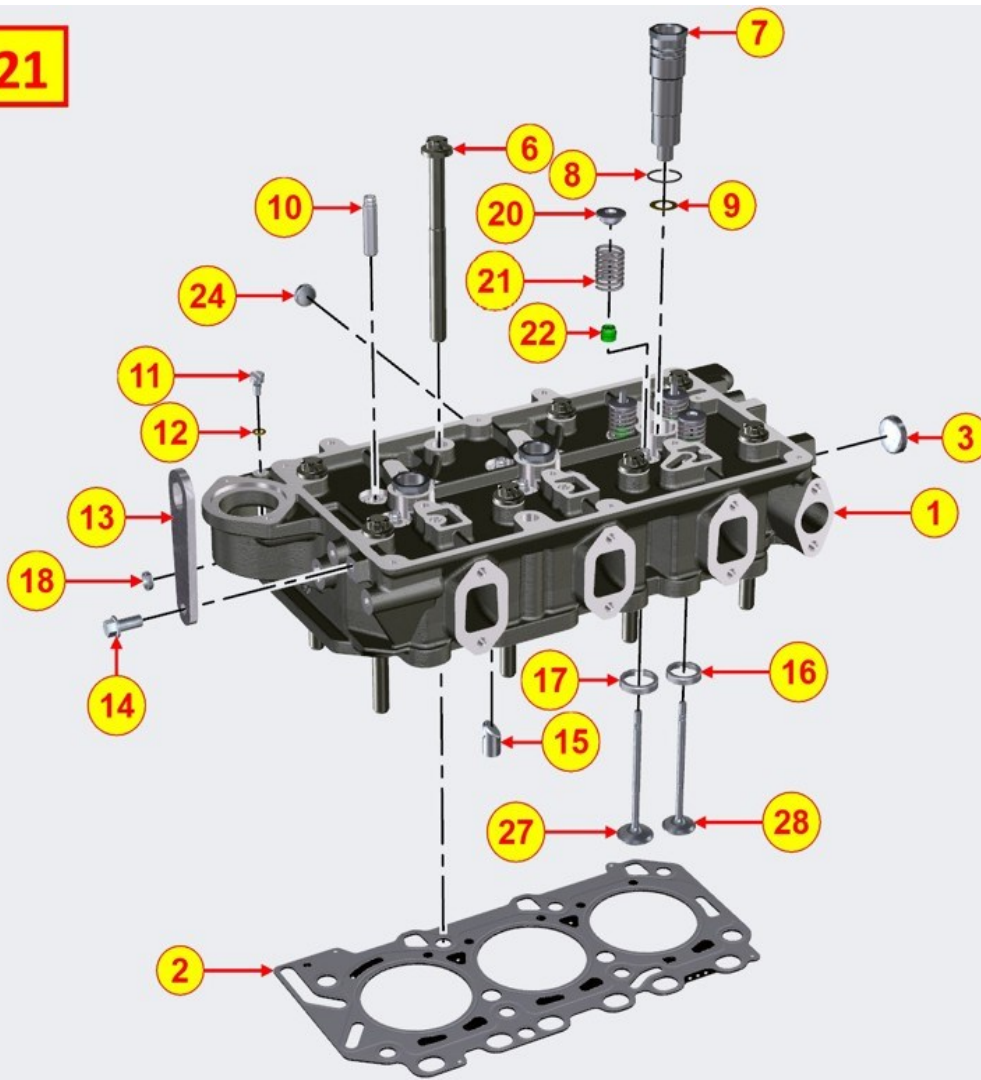

CYLINDER HEAD - Group: 8021700760

TAB|021

CYLINDER HEAD - Group: 8021700760

Pos	Kit	Included in	Part #	Description	QTY	Tech info
1	A		ED0092020160-S	CYLINDER HEAD ASSY KD1903	1	⚠
2			ED0047311060-S	Cyl. head gasket 1 hole	1	⚠
2			ED0047311070-S	Cyl. head gasket 2 holes	1	⚠
2			ED0047311080-S	Cyl. head gasket 3 holes	1	⚠
3	(A)		ED0089900220-S	Cap	1