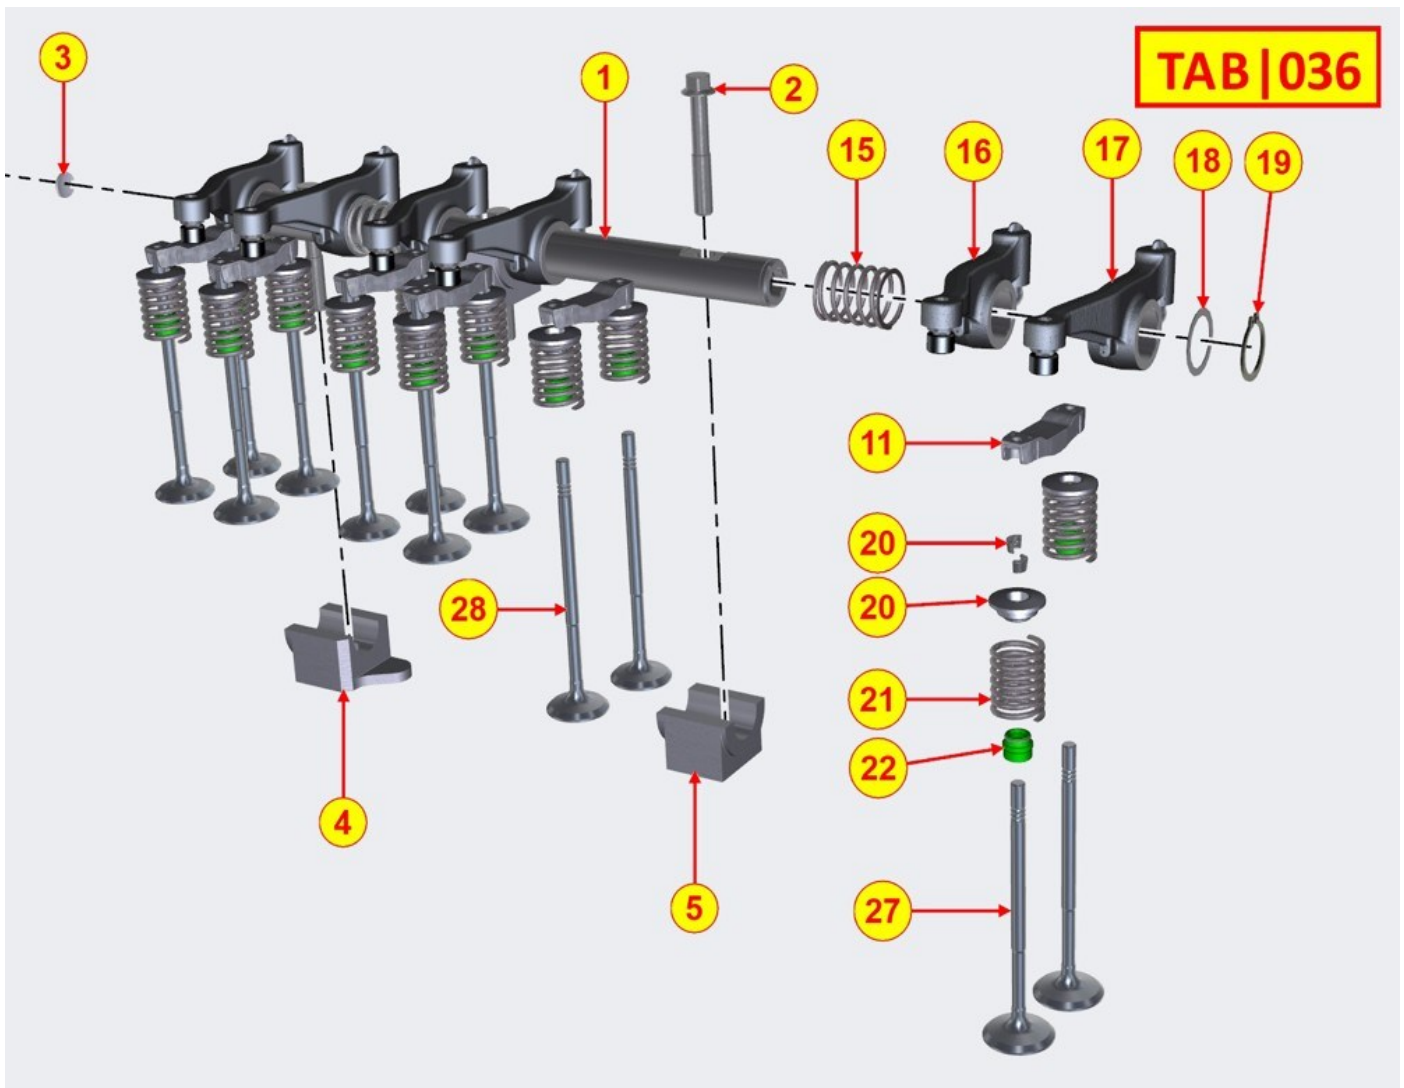

37	(C)	ED0046701750-S	Gasket	4
38		ED0012002860-S	O-ring	3/4
40	(B)	ED0065318600-S	Nozzle	3/4

CAMSHAFT - Group: 8035700240

TAB | 035

CAMSHAFT - Group: 8035700240

Pos	Kit	Included in	Part #	Description	QTY	Tech info
1			ED0014100010-S	Pushrod	6	
2			ED0072151870-S	Tappet	6	
3			ED0010100380-S	Camshaft	1	
4			ED0022000020-S	Key	1	
5			ED0012400570-S	Snap ring	1	

6

ED0017801040-S

Screw

1

ROCKER ARMS / VALVES - Group: 8036700220

ROCKER ARMS / VALVES - Group: 8036700220

Pos	Kit	Included in	Part #	Description	QTY	Tech info
1	A		ED0060452410-S	Rocker arm shaft	1	
2			ED0017702250-S	Screw	3	
11			ED0021831240-S	U-bolt	6	⚠
15		(A)	ED0056150200-S	Spring	2	
16		(A)	ED0015413680-S	rocker arm	3	⚠