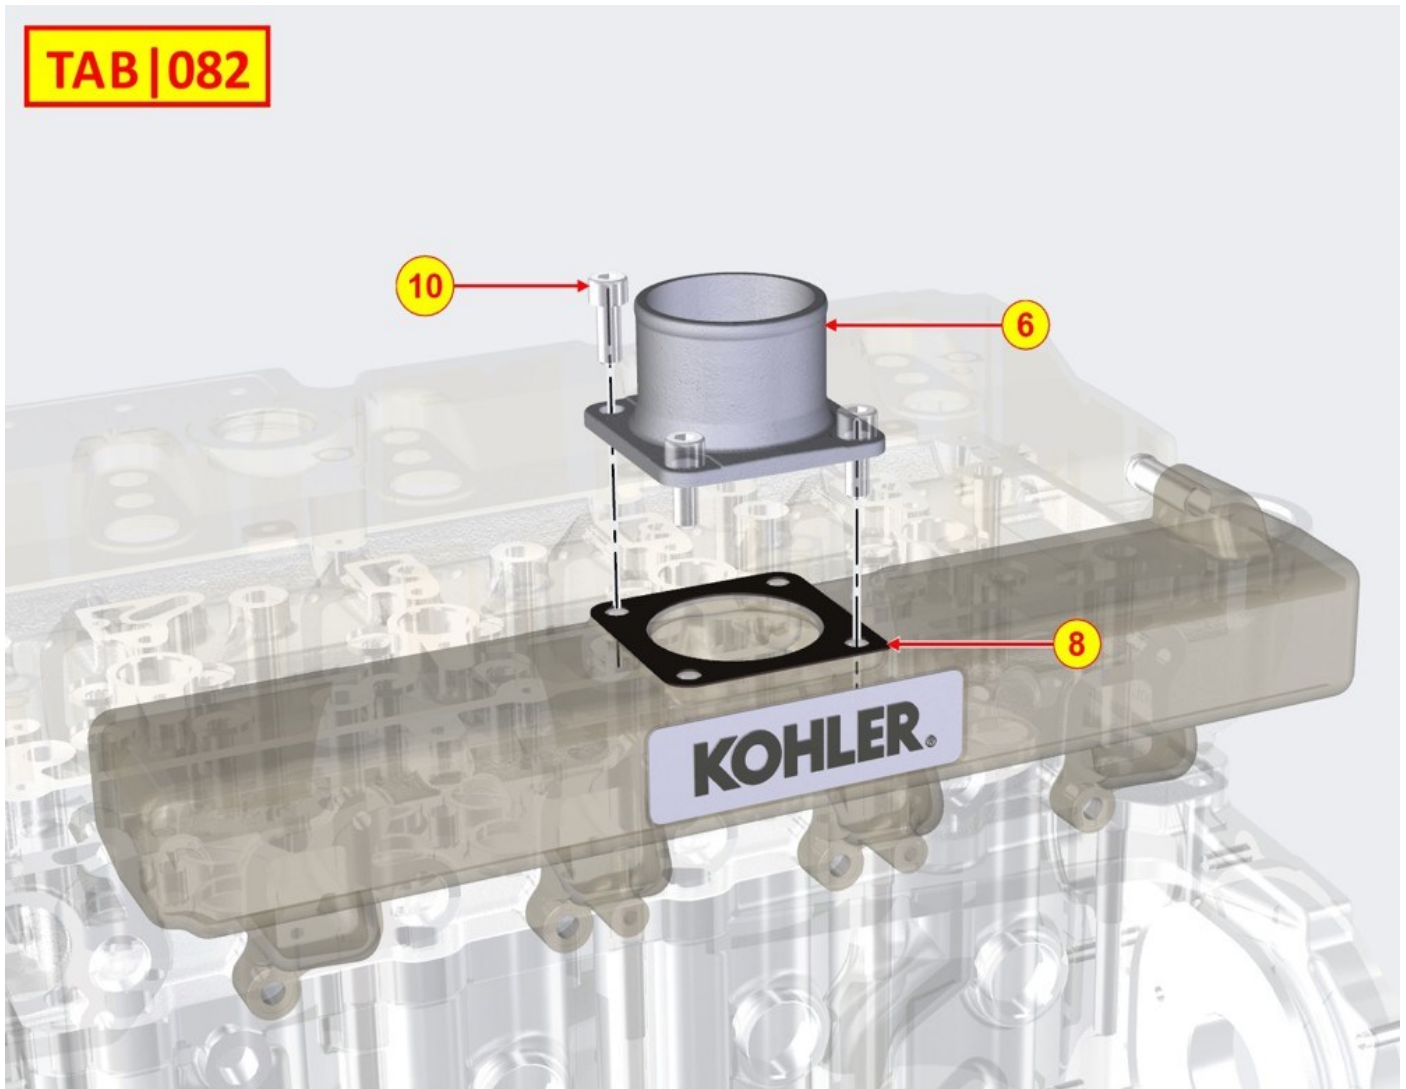

AIR INLET ACCESORIES - Group: 8082700100

TAB | 082

AIR INLET ACCESORIES - Group: 8082700100

Pos	Kit	Included in	Part #	Description	QTY	Tech info
6			ED0038661490-S	Flange	1	
8			ED0048200150-S	Gasket	1