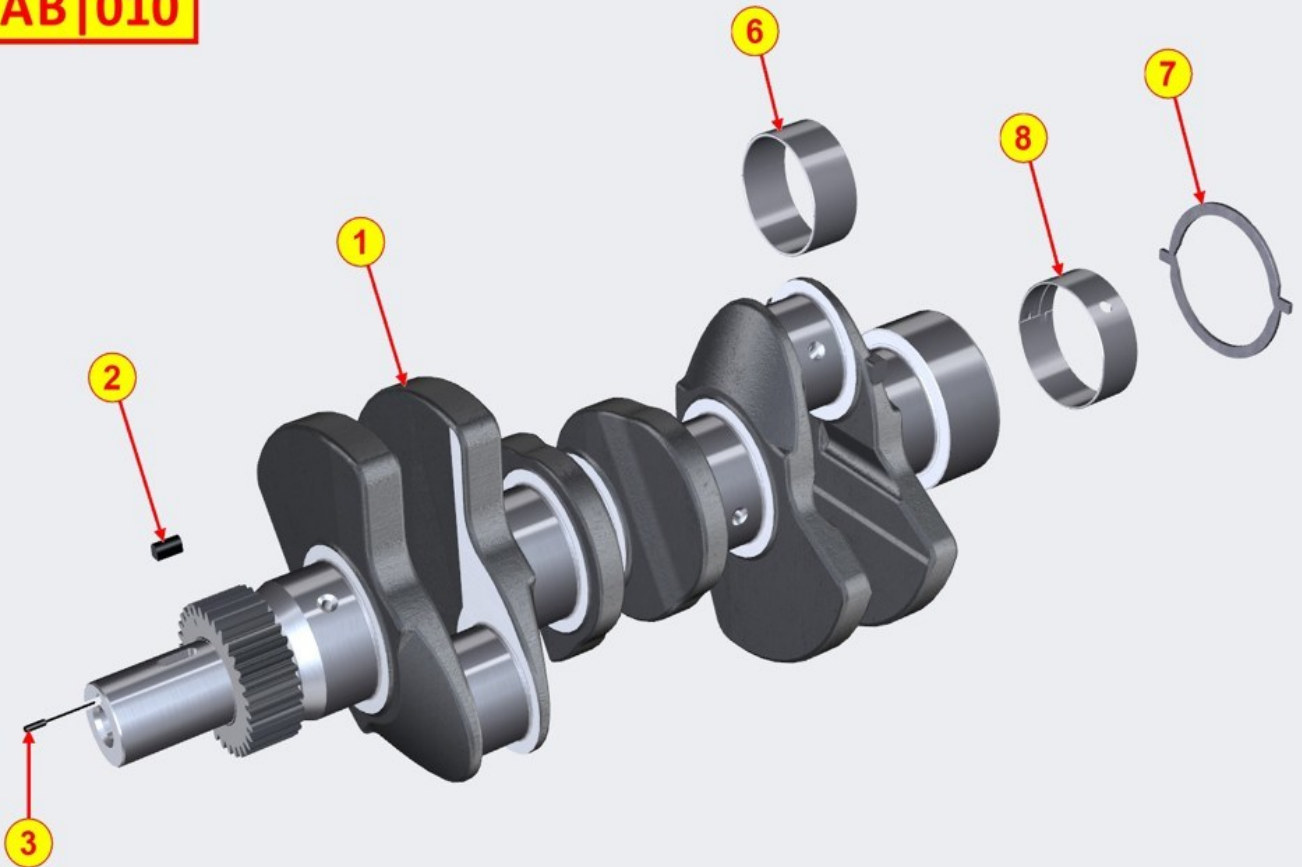

CRANKSHAFT - Group: 8010700050

TAB|010

CRANKSHAFT - Group: 8010700050

Pos	Kit	Included in	Part #	Description	QTY	Tech info
1	A		ED0010508850-S	Crankshaft	1	
2		(A)	ED0022801550-S	Key	1	
3		(A)	ED0084000480-S	Pin	1