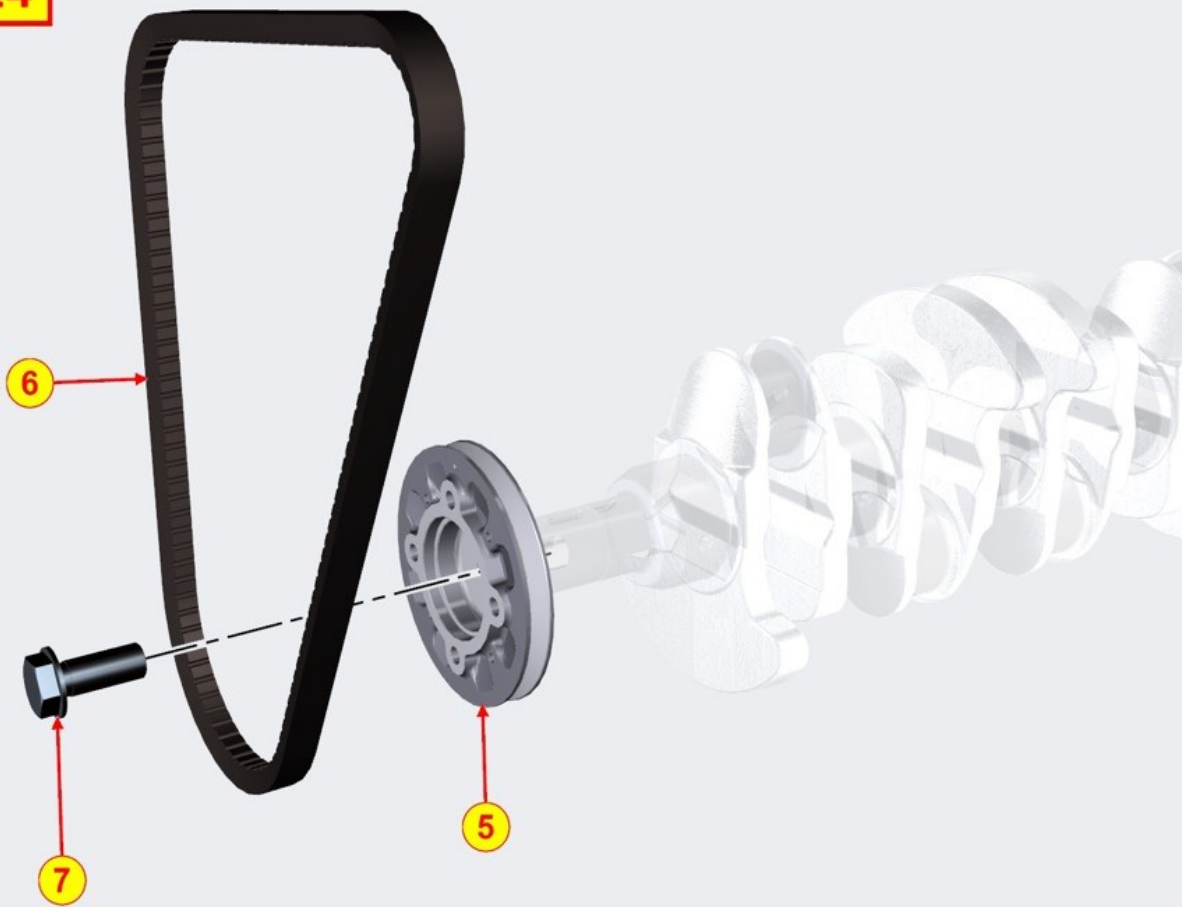

PULLEYS / BELT - Group: 8014700250

TAB|014

PULLEYS / BELT - Group: 8014700250

Pos	Kit	Included in	Part #	Description	QTY	Tech info
5			ED0069754260-S	Pulley	1	
6			DISC.	not available	1	
7			ED0098653190-S	CRANKSHAFT BOLT	1