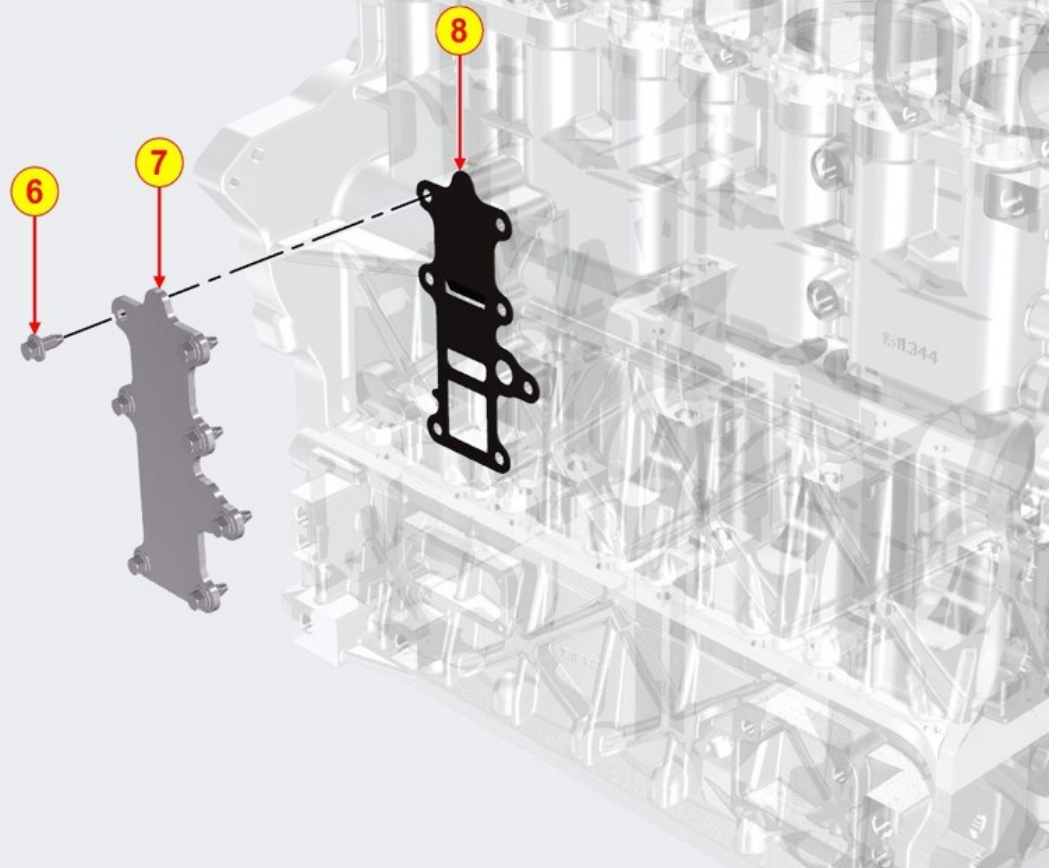

8

ED0090802850-S

Cap

1

BREATHER SYSTEM - Group: 8045700150

TAB | 045

BREATHER SYSTEM - Group: 8045700150

Pos	Kit	Included in	Part #	Description	QTY	Tech info
6			ED0017601300-S	Screw	7	
7			ED0063707640-S	Plate	1	
8			ED0047757490-S	Gasket	1	