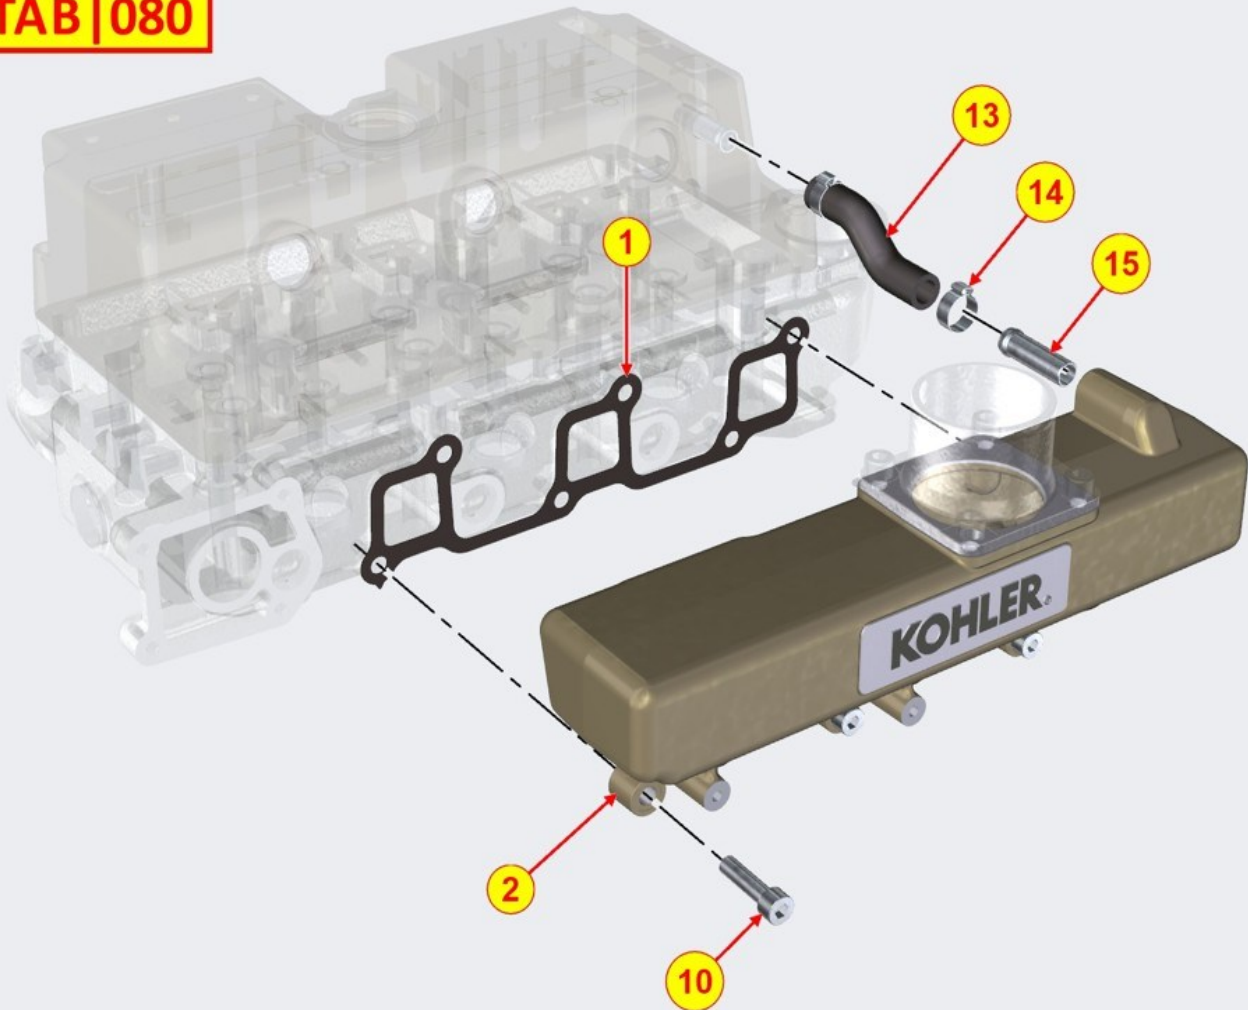

AIR INLET MANIFOLD / AIR FILTER - Group: 8080700140

TAB | 080

AIR INLET MANIFOLD / AIR FILTER - Group: 8080700140

Pos	Kit	Included in	Part #	Description	QTY	Tech info
1			ED0048200860-S	Gasket	1	
2	A		ED0024866050-S	manifold	1	
10			ED0097320640-S	Screw	6	
13			ED0095801200-S	Pipe	1	
14			ED0036301740-S	Clamp	2	