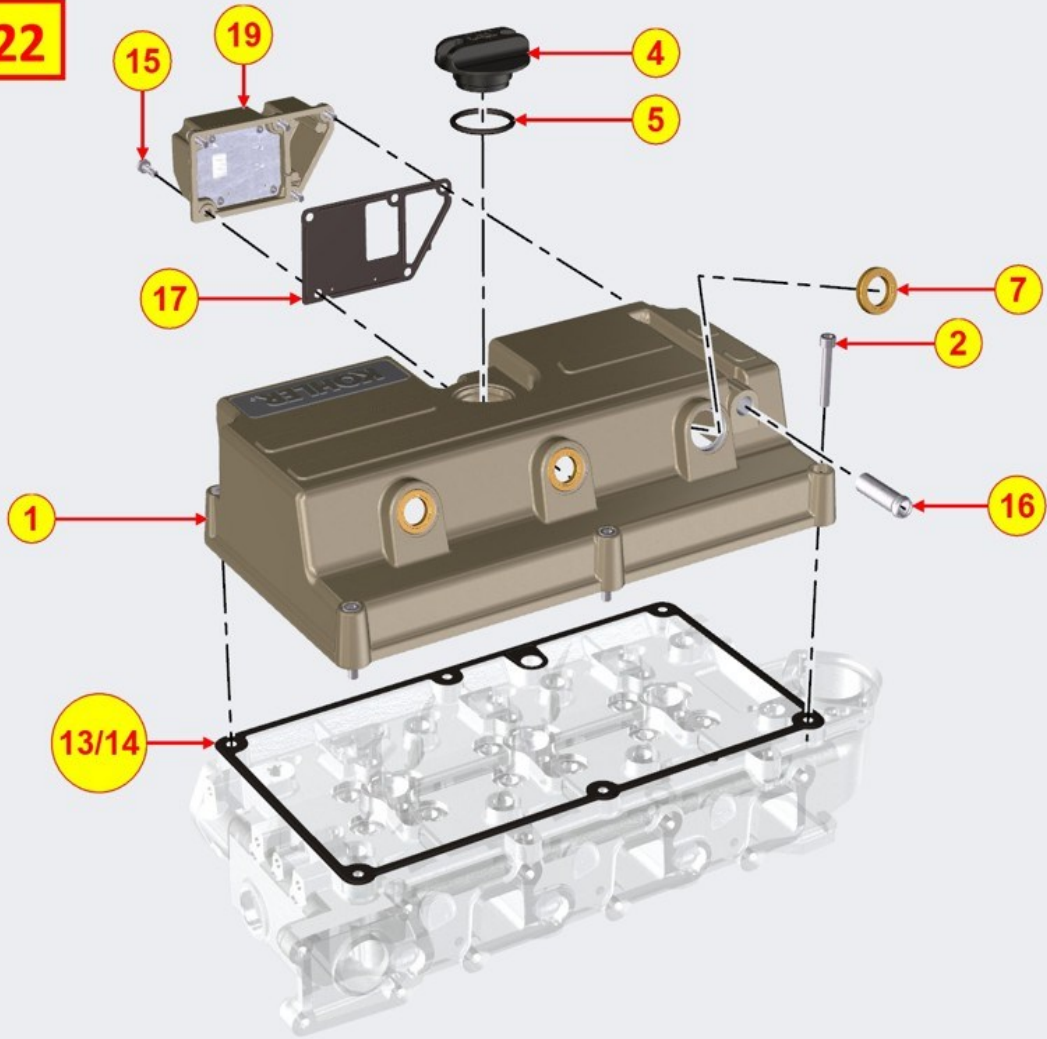

HEAD COVER - Group: 8022700450

TAB|022

HEAD COVER - Group: 8022700450

Pos	Kit	Included in	Part #	Description	QTY	Tech info
1	A		ED0021259300-S	Rocker arm cover	1	⚠
2			ED0097320160-S	Screw	6	
4	(A)		ED0090321350-S	Filler cap	1	
5	(A) (C) (D)		ED0012000150-S	O-ring	1	
7	(A) (B) (D)		ED0012135720-S	Seal ring	3