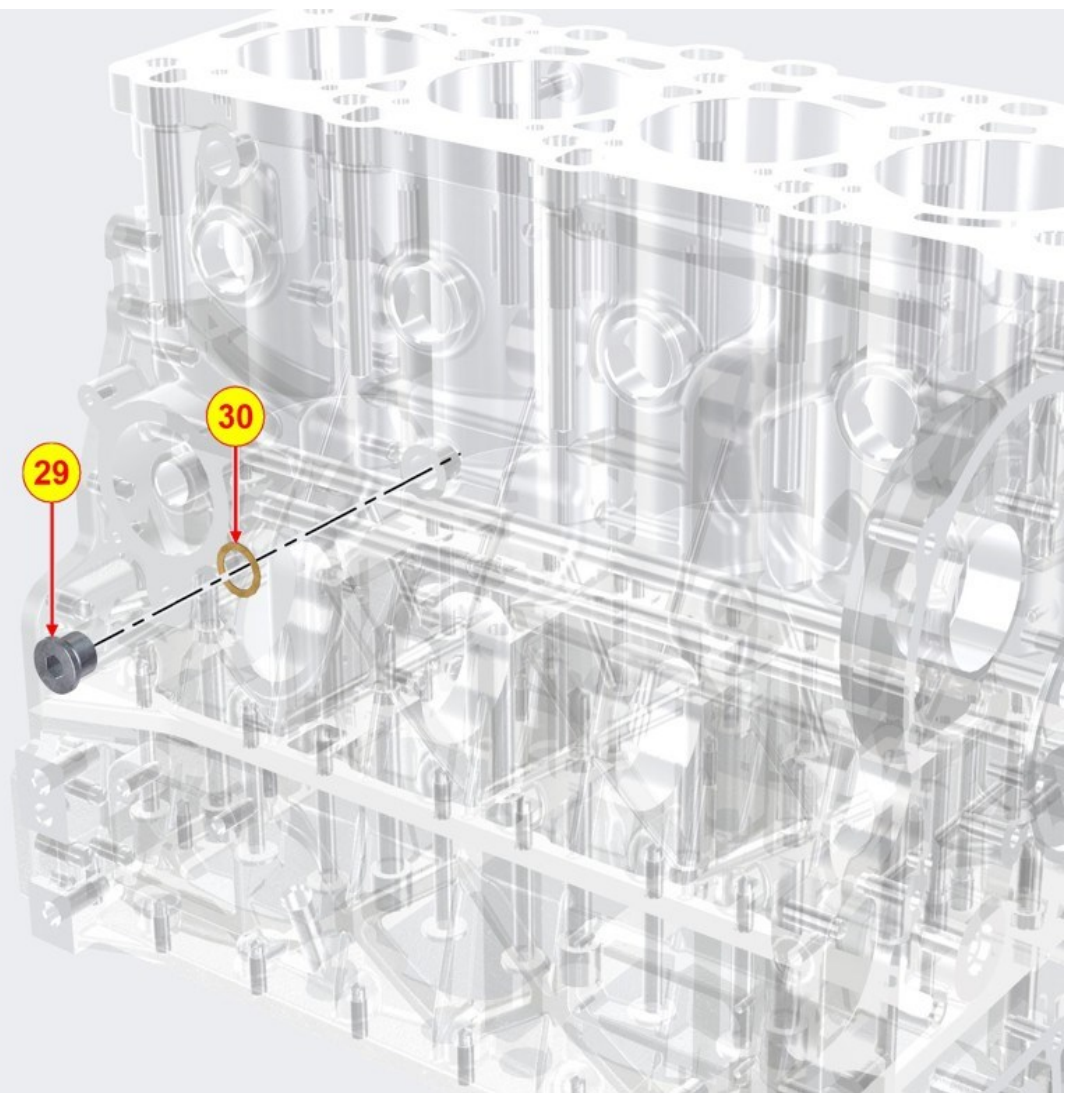

OIL COOLER - Group: 8047700020

TAB|047

OIL COOLER - Group: 8047700020

Pos	Kit	Included in	Part #	Description	QTY	Tech info
29			ED0090400310-S	Cap	1	
30			ED0046700190-S	Gasket	1